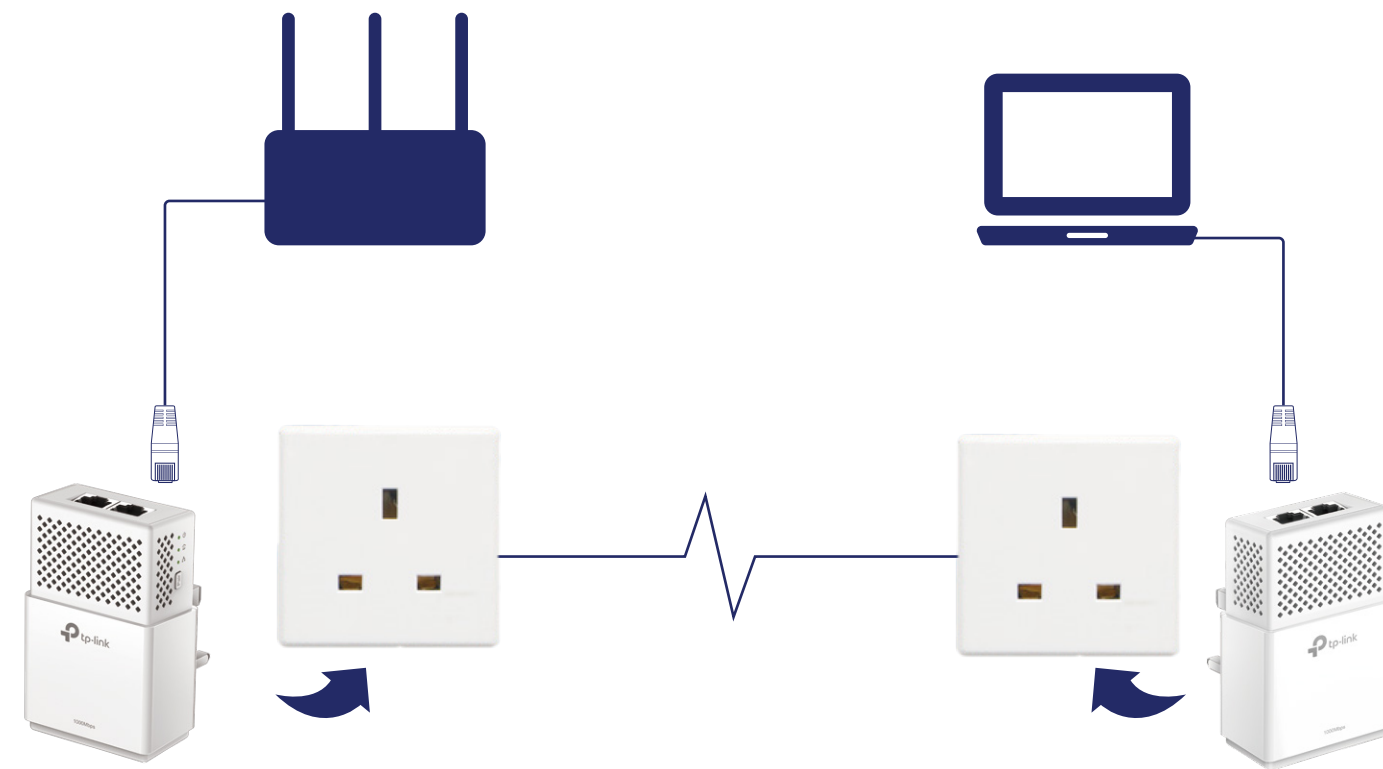

AV1000 2-port Gigabit Powerline Starter Kit

Smooth HD Streaming
on Multiple Devices

TL-PA7020 KIT

Highlights

HomePlug AV2 Standard Compliant

The HomePlug AV2 standard creates high-speed data transfer rates of up to 1000Mbps to support all your online activities.

Gigabit Ethernet for Fast Connections

Two Gigabit Ethernet ports provide reliable high-speed wired connections for game consoles, smart TVs, STB and more.

Highlights

Plug and Play!

Powerline adapters and extenders must be deployed in a set of two or more.

Internet from Any Outlet

Features

Speed

- Ultra-fast Powerline Speed – HomePlug AV2 standard compliant, high-speed data transfer rate of up to 1000Mbps, ideal for Ultra HD streaming and online gaming
- Multiple Gigabit Ports – 2 Gigabit Ethernet Ports allow your TVs, game consoles or PCs to connect to the internet at high speeds

Range

- 300-meter Range – Up to 300-meter range over the household power circuit.

Security

- Pair Button – 128-bit AES encryption easily at a push of "Pair" button

Energy Saving

- Power Saving – Power Saving Mode helps reducing power consumption by up to 85%