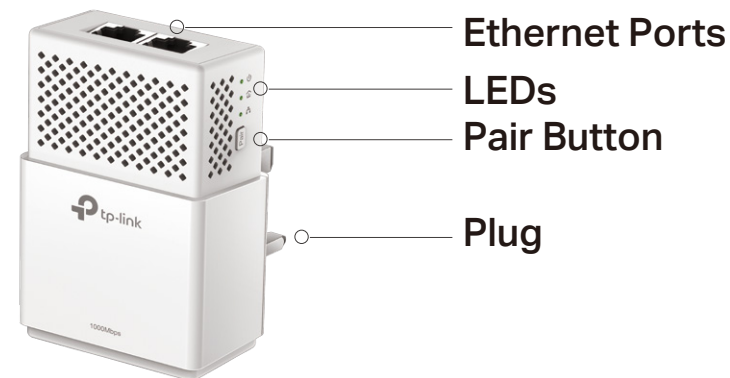

Range

- 300-meter Range – Up to 300-meter range over the household power circuit.

Security

- Pair Button – 128-bit AES encryption easily at a push of "Pair" button

Energy Saving

- Power Saving – Power Saving Mode helps reducing power consumption by up to 85%

Specifications

Hardware

- Plug Type: UK
- Standards and Protocols: HomePlug AV2, HomePlug AV, IEEE 1901, IEEE 802.3, IEEE 802.3u, IEEE 802.3ab
- Power Consumption: Maximum: 3.42W
Typical: 3.10W
Standby: 0.48W
- Range: Up to 300 Meters/1000 feet over existing electrical wiring
- Interface: 2 × Gigabit Ethernet Port
- Button: Pair Button
- LED Indicator: Power, Powerline, Ethernet
- Dimensions (W × D × H): 3.8 × 2.4 × 1.4 in. (98 × 60 × 36 mm)