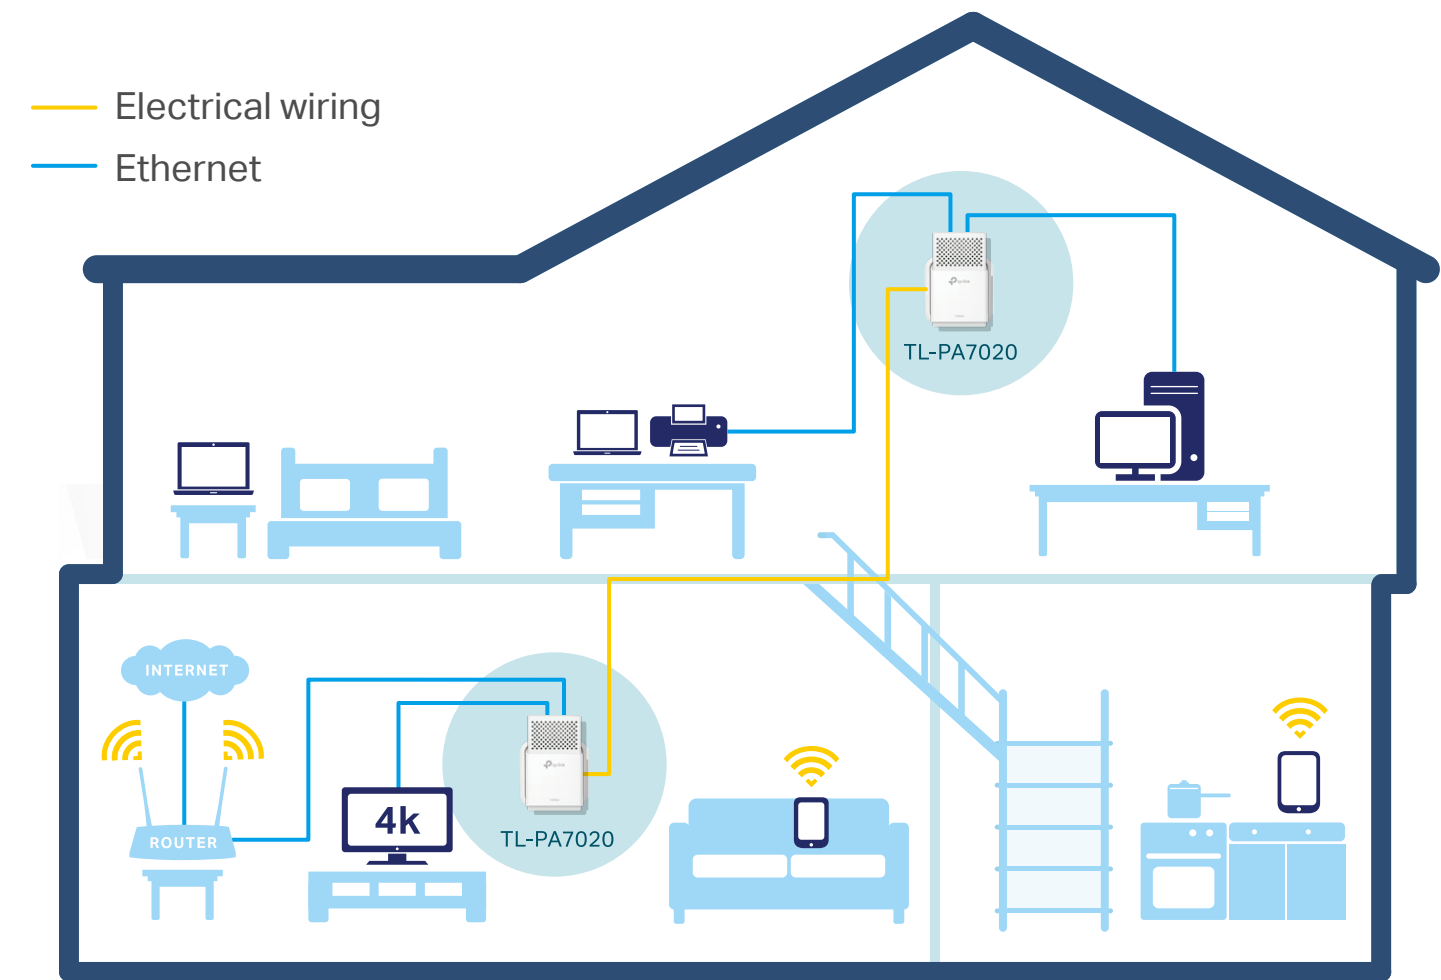

AV1000 2-port Gigabit Powerline Starter Kit

Smooth HD Streaming
on Multiple Devices

TL-PA7020 KIT

Highlights

HomePlug AV2 Standard Compliant

The HomePlug AV2 standard creates high-speed data transfer rates of up to 1000Mbps to support all your online activities.

Gigabit Ethernet for Fast Connections

Two Gigabit Ethernet ports provide reliable high-speed wired connections for game consoles, smart TVs, STB and more.

Highlights

Plug and Play!

Powerline adapters and extenders must be deployed in a set of two or more.

Internet from Any Outlet

Features

Speed

- Ultra-fast Powerline Speed – HomePlug AV2 standard compliant, high-speed data transfer rate of up to 1000Mbps, ideal for Ultra HD streaming and online gaming
- Multiple Gigabit Ports – 2 Gigabit Ethernet Ports allow your TVs, game consoles or PCs to connect to the internet at high speeds

Ease of Use

- Plug and play – Plug and play, no configuration required
- No new wires – No new wires, use existing electrical wiring to expand your home network
- TP-Link tpPLC – Allows you to easily manage your network using the tpPLC Utility