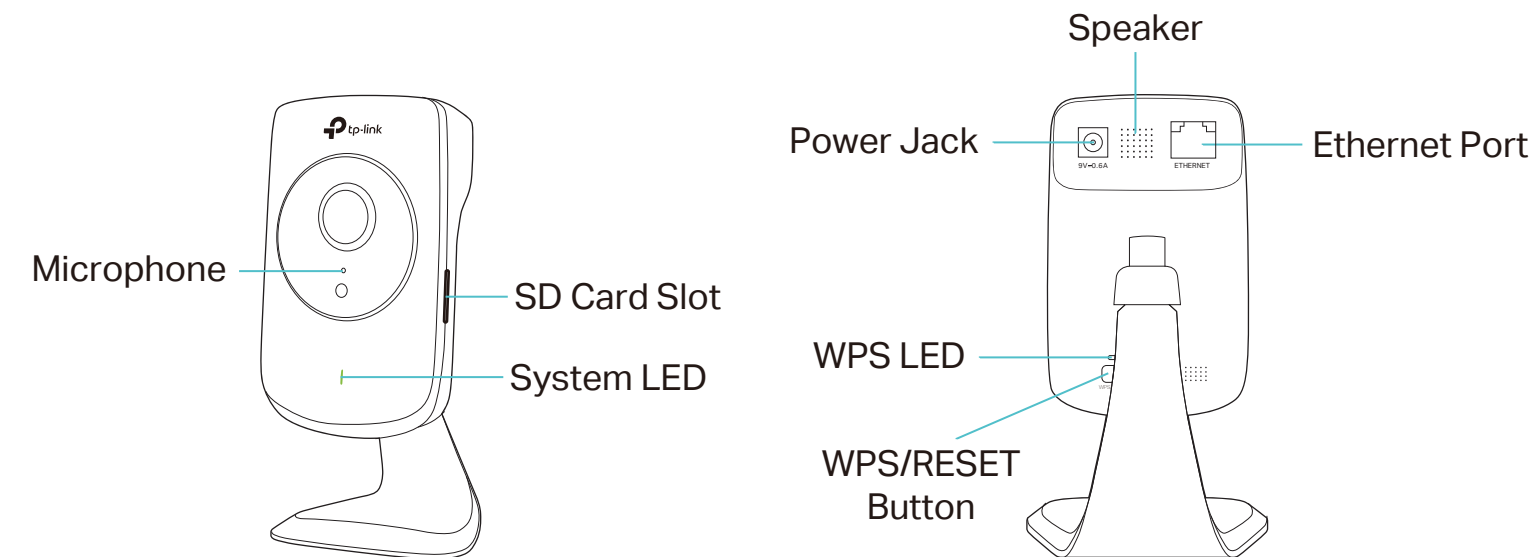

NC260 is your trusty companion that provides a complete home and office monitoring in high definition, keeping you in touch with what matters most.

Anywhere, Anytime Access

The tpCamera app and tplinkcloud.com web portal let you monitor events, record videos, and snap pictures wherever you have an internet connection. Make sure everything's OK and never miss a special moment, even when you're not on the scene.

Alarm and Event Management

- Input Trigger: Motion/Sound detection
- Notification Method: E-mail, App notification, FTP
- Detection Settings:
 - Configurable hot zone
 - Adjustable sensitivity
 - Store to Micro SD card

Specifications

Hardware

- Power Connector: DC power jack
- Ethernet: RJ-45 for Ethernet 10/100 Base-T
- Button: WPS/RESET button
- LED: System LED, WPS LED
- External Storage: SD card slot
- External Power Supply: 9V 0.6A DC, Max 5.4W
- Dimensions (W x D x H): 2.98 x 2.69 x 5.29 in. (75.7 x 68.4 x 134.4 mm)