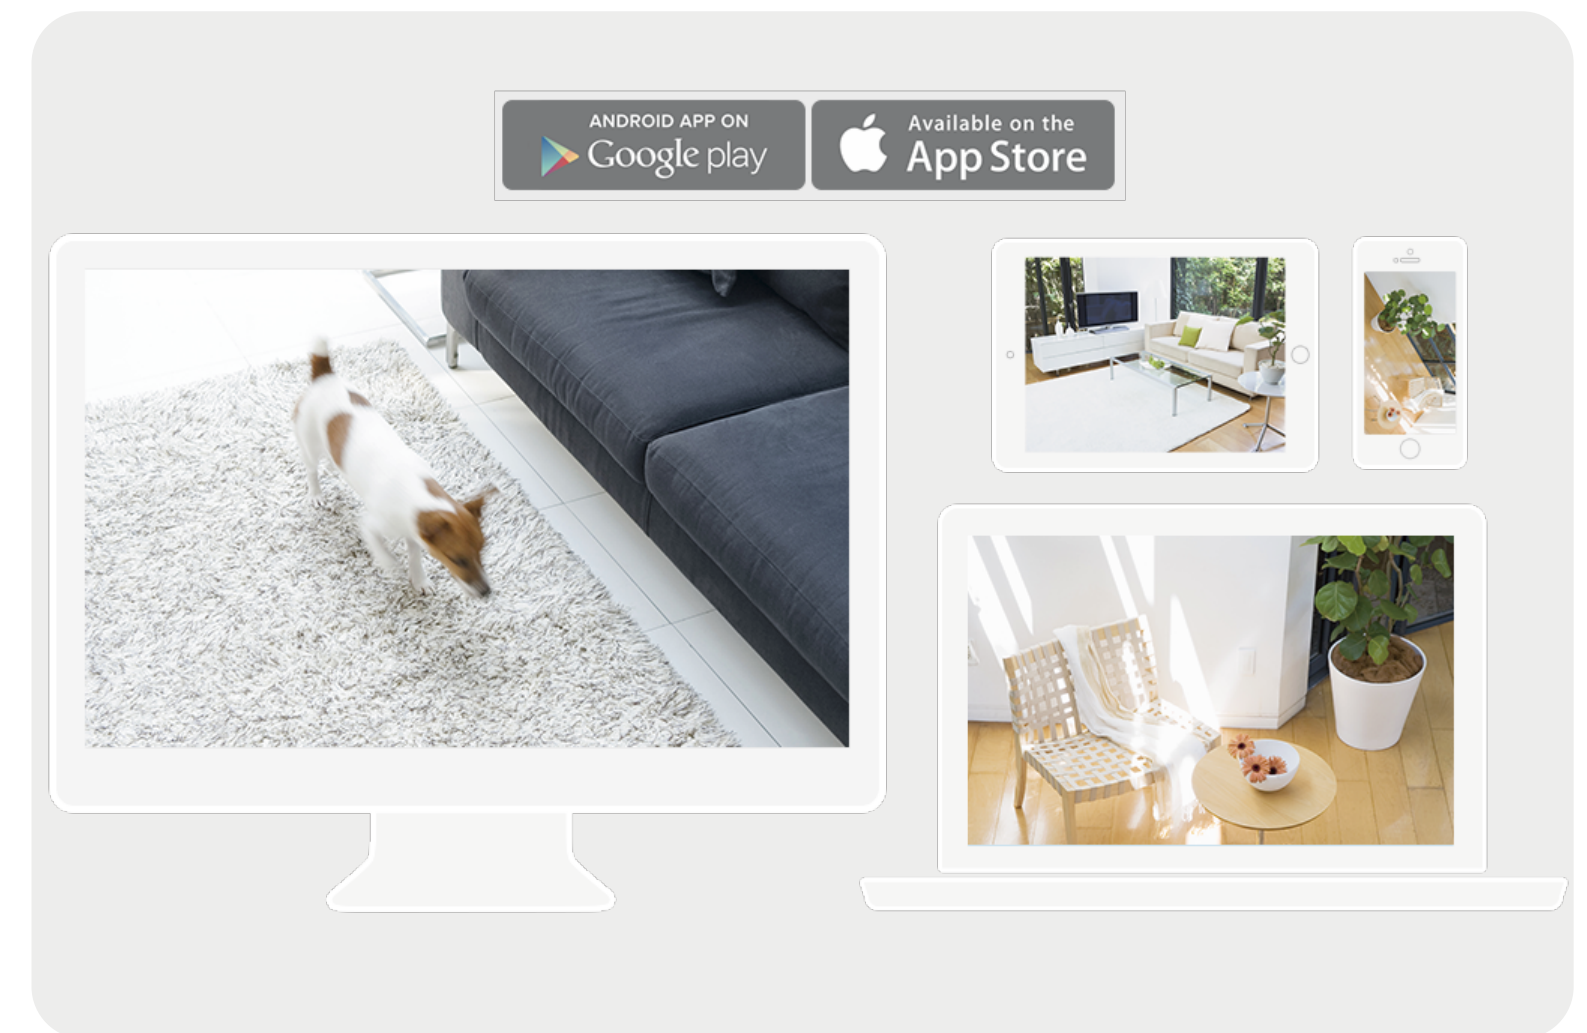

HD Day/Night Wi-Fi Camera

Integrated Micro SD Slot

NC260

Night
Vision

Motion
Detection

2-Way
Audio

Highlights

Stay Connected and Secure

NC260 is your trusty companion that provides a complete home and office monitoring in high definition, keeping you in touch with what matters most.

Anywhere, Anytime Access

The tpCamera app and tplinkcloud.com web portal let you monitor events, record videos, and snap pictures wherever you have an internet connection. Make sure everything's OK and never miss a special moment, even when you're not on the scene.

Multiple Applications

- Secure Your Lifestyle – The Wi-Fi camera helps you to keep in touch with what matters most, giving you a peace of mind, both at home and in the office
- Live Video – Check up on what's happening with high-quality HD live videos on your smartphone, tablet or computer from anywhere
- Communicate with Ease – Connect with your family instantly with 2-way communication
- Multi-user Access – Invite and share your camera access with family and friends
- SD Card Storage – Save your videos and images easily thanks to an integrated Micro SD slot