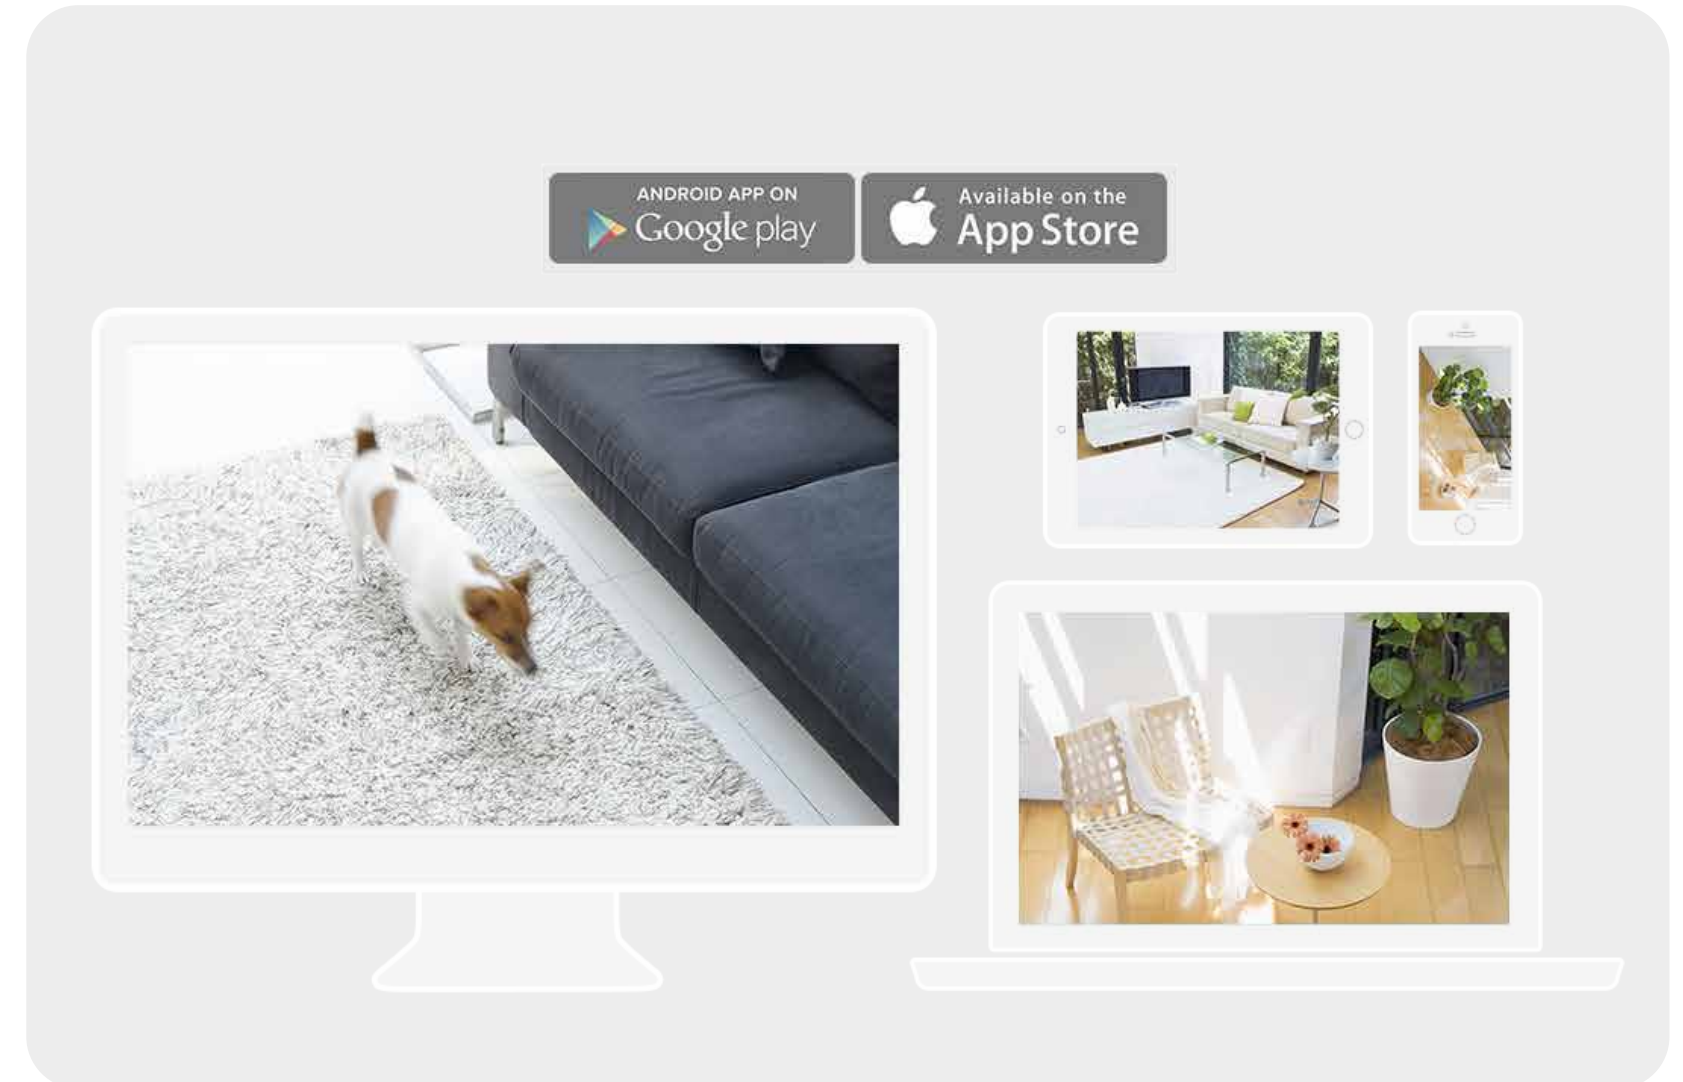

Uses

- **Secure Your Lifestyle** – The cloud camera helps you to keep in touch with what matters most, giving you a peace of mind, both at home and in the office.
- **Live Video** – Check up on what's happening with high-quality HD live videos on your smartphone, tablet or computer from anywhere.
- **Communicate with Ease** – Connect with your family instantly with 2-way communication.
- **Multi-user Access** – Invite and share your camera access with family and friends.
- **SD Card Storage** – The integrated Micro SD Card slot supports up to 128GB storage.

Anywhere, Anytime Access

The tpCamera app and tplinkcloud.com web portal let you monitor events, record videos, and snap pictures wherever you have an Internet connection. Make sure everything's OK and never miss a special moment, even when you're not on the scene.