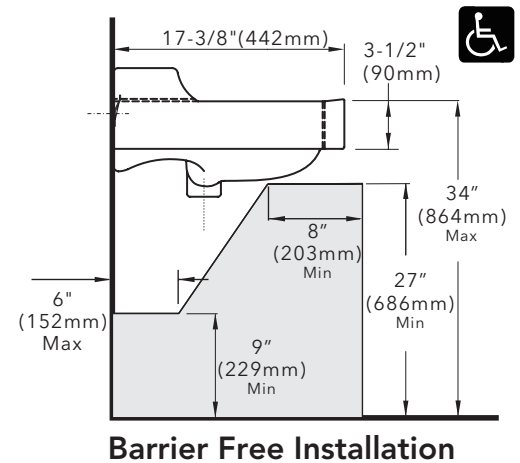

PF5414

Wall Hung Lavatories

Product Specifications

The wall mount lavatory shall be 19" x 17". Lavatory shall be made of vitreous china. Lavatory shall have 4" centers (PF5414) or single hole (PF5411) installation. Lavatory shall include overflow.

Standard Installation

Nominal Dimensions:
19-5/8" x 17-3/8"
(500mm x 442mm)

Bowl Size:
14-3/4" (375mm) wide
10-7/8" (276mm) front to back
5" (127mm) deep

Barrier Free Installation

Warranty and Codes

These products come complete with installation, operating, care and maintenance instructions. All PROFLO fixtures carry a 1-year limited warranty. In an effort to continually improve our products, FEI will make design changes from time to time. We reserve the right to ship newly designed product to fill any order unless we agree in writing to do otherwise. This product meets or exceeds ASME/ANSI A112.19.2M.