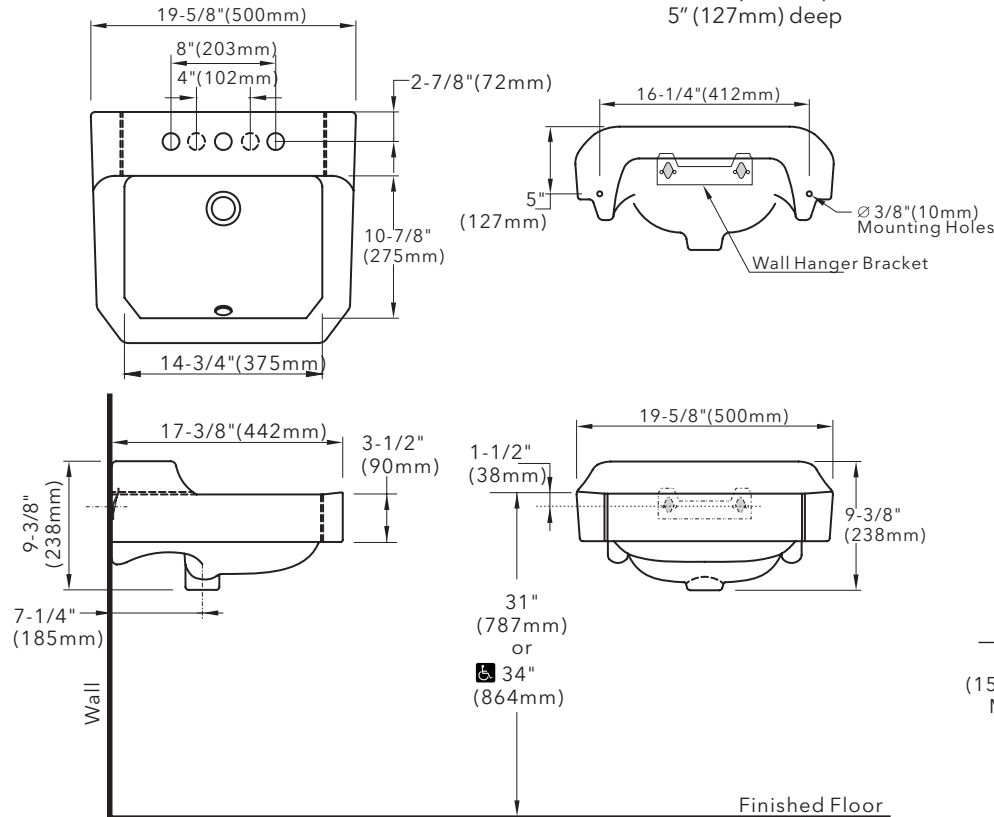

PF5414

Wall Hung Lavatories

Product Features

- 19" x 17" Wall hung lavatory
- Available with 4" faucet drillings
- ADA compliant
- Anti-splash rim
- Wall mount bracket included
- Concealed front overflow

PF5414WH

Color Specifications

White

Model Numbers

- | | |
|----------|--|
| PF5411WH | 19" x 17" single hole lavatory, white |
| PF5414WH | 19" x 17" 3 hole, 4" centerset lavatory, white |

Available Parts

- | | |
|---------|--------------------------------|
| PFWMBKT | Replacement wall mount bracket |
|---------|--------------------------------|

PF5414

Wall Hung Lavatories

Product Specifications

The wall mount lavatory shall be 19" x 17". Lavatory shall be made of vitreous china. Lavatory shall have 4" centers (PF5414) or single hole (PF5411) installation. Lavatory shall include overflow.

Standard Installation

Nominal Dimensions:
19-5/8" x 17-3/8"
(500mm x 442mm)

Bowl Size:
14-3/4" (375mm) wide
10-7/8" (276mm) front to back
5" (127mm) deep

Barrier Free Installation

Warranty and Codes

These products come complete with installation, operating, care and maintenance instructions. All PROFLO fixtures carry a 1-year limited warranty. In an effort to continually improve our products, FEI will make design changes from time to time. We reserve the right to ship newly designed product to fill any order unless we agree in writing to do otherwise. This product meets or exceeds ASME/ANSI A112.19.2M.