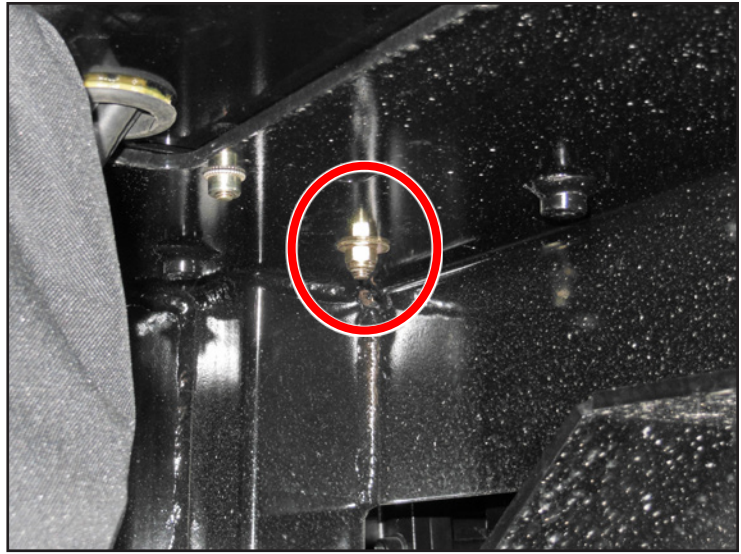

1. The fasteners to be checked are the four bolts that hold the water heater down, one in each of the four legs.
2. Visually inspect from under the water heater platform for the correct 3/8 bolts, washers and fibre nuts.
3. If the correct bolts, washers and nuts are not found, an immediate repair will be required.

Repair Procedure

4. Remove the water heater cabinet side panel.
5. Remove the four fasteners holding the water heater down.
6. Install the new bolts, washers and locking nuts.
7. Tighten the new bolts to a torque of 30 ft-lbs.
8. Check all the water heater cabinet bolts for correct torque and tighten as required.
9. Reinstall the side panel.
10. Verify correct operation and service as required.