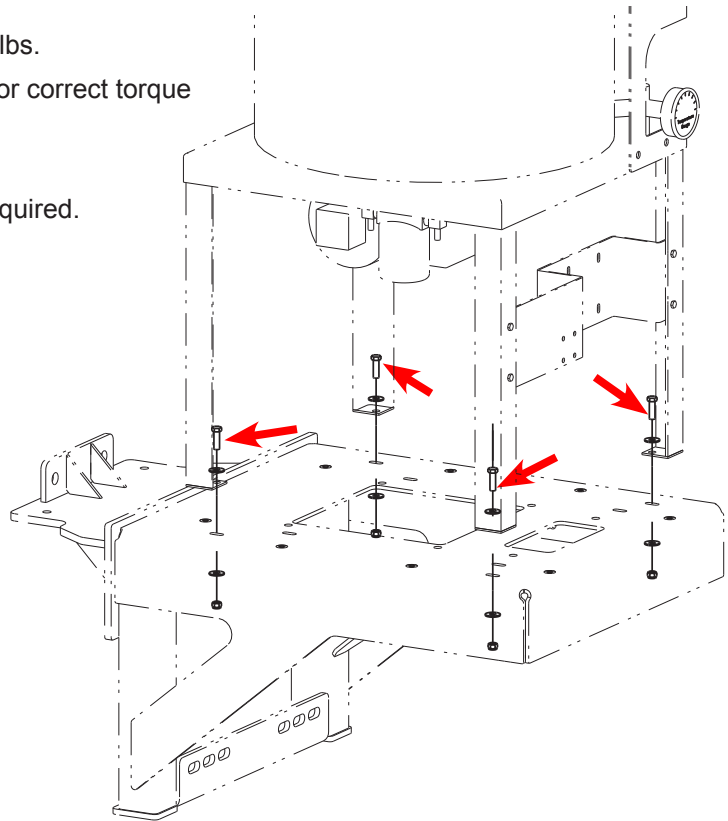

1. The fasteners to be checked are the four bolts that hold the water heater down, one in each of the four legs.
2. Visually inspect from under the water heater platform for the correct 3/8 bolts, washers and fibre nuts.
3. If the correct bolts, washers and nuts are not found, an immediate repair will be required.

Repair Procedure

4. Remove the water heater cabinet side panel.
5. Remove the four fasteners holding the water heater down.
6. Install the new bolts, washers and locking nuts.
7. Tighten the new bolts to a torque of 30 ft-lbs.
8. Check all the water heater cabinet bolts for correct torque and tighten as required.
9. Reinstall the side panel.
10. Verify correct operation and service as required.