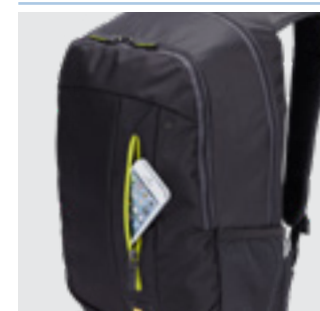

Organizational panel keeps your smaller accessories easy-to-find and built-in pen loops assure you'll never miss jotting down important notes

Quick access front pocket stows go-to items such as your phone or gum