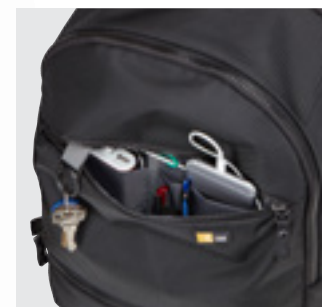

Internal zippered mesh pocket to easily store and locate smaller items

Zippered accessory storage with slip pockets and cord organization loop for convenient in-case charging

Soft-lined, quick-access pocket stores a smartphone or boarding pass

Low-profile side pocket unzips and expands to fit a water bottle

Luggage strap securely attaches backpack to most rolling luggage

Padded iPad® or 10.1" tablet sleeve

Pocket on back panel provides hidden storage for money, ID and passport

Strap management system keeps excess strap material rolled up, secured in place and out of your way

CASE LOGIC BRYKER BACKPACK

BRYBP115 | \$89.99

Thickly padded laptop compartment protects laptops with up to a 15.6" display