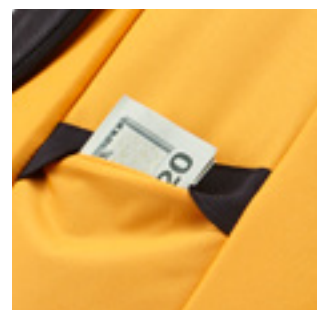

COMFORTABLE TO CARRY

Contoured, padded shoulder straps are designed to deliver comfort while hauling a day's worth of gear.

GRAB AND GO

Quick access pockets allow for retrieving water bottles and small accessories on the go while haul handles make it easy to quickly grab the pack and head out to the next class.

Vertical, quick-access pocket provides convenient place to stash and retrieve go-to items

Integrated sleeve for laptops up to 15.6" and dedicated iPad® or 10.1" tablet pocket

Additional storage for small electronic devices and cords