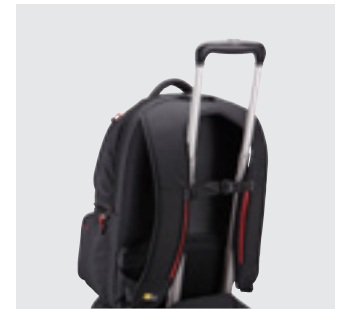

Elevated zippered pockets provide cord, smartphone and small accessory storage so they do not disappear into the bottom of the bag

Thick foam padding with breathable mesh covers pressure points in the shoulder blades and lumbar area to create airflow channels for ultimate comfort

Lumbar padding doubles as a smuggler's pocket for small items of value