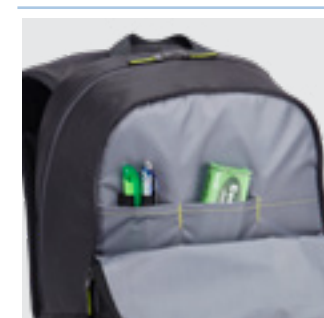

Large side pocket conveniently stores a water bottle or other small items

CASE LOGIC JAUNT BACKPACK

WMBP115 | \$34.99

Interior cord storage pocket keeps small power cords handy and prevents tangling

Integrated compartment for your 15.6" laptop plus sleeve for your tablet

Mesh side pockets conveniently store water bottles easily within reach

CASE LOGIC ERA 15.6" LAPTOP BACKPACK

ERABP116 | \$ 39.99

Thickly padded storage for a laptop up to 15.6"

Dedicated slip pocket for a 10.5" tablet