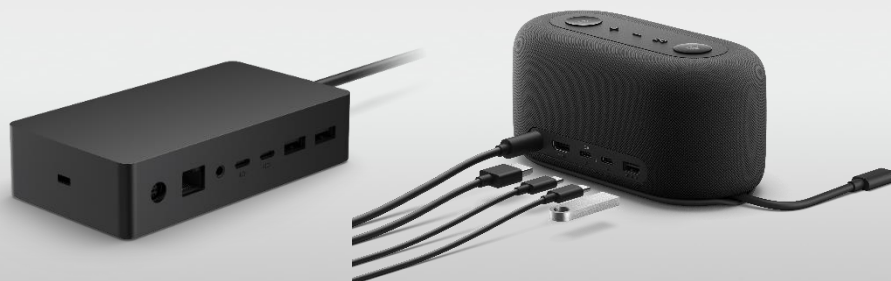

Dock Comparison

Specification	Surface Dock	Surface Dock 2	Microsoft Audio Dock
MSRP	\$199.99	\$259.99	\$249.99
Dimensions	5.12" x 2.36" x 1.18" (130mm x 60mm x 30mm)	5.12" x 2.75" x 1.18" (130mm x 70mm x 30mm)	6.6" x 3.16" x 3.19" (168mm x 80mm x 81mm)
Weight	1.21 lb. (550 g)	1.13 lb. (515 g)	1.43 lb. (650 g)
Cable	Surface Connect cable	Surface Connect 80cm	USB-C
Charging		Supports USB-C® Fast Charging	Support USB-C PD charging (up to 60 W)
Inputs		3.5mm in/out audio jack	
Lock		Kensington compatible	
Ports	1 power port 2HD video ports for dual 4K monitors 1 gigabit Ethernet port 4 USB 3.0 ports 1 audio output	2 front-facing USB-C® ports 2 rear-facing, video enabled USB-C® ports 2 rear-facing USB-A 3.2 (10Gbps) 1 Gigabit Ethernet	1 USB-C® (USB3.1 Gen 2, power up to 7.5 W) 1 USB-C® (USB3.1 Gen 2 data only, power up to 7.5 W) 1 USB-A 3.2 (USB3.1 Gen2) 1 HDMI 2.0 port with 4K@60Hz
Device compatibility	Surface Laptop Studio Surface Laptop 5 Surface Laptop 4 Surface Laptop 3 Surface Laptop 2 Surface Laptop (1 st Gen) Surface Laptop Go 2 Surface Laptop Go Surface Book 2 Surface Book Surface Pro X Surface Pro 9 Surface Pro 8 Surface Pro 7+ Surface Pro 7 Surface Pro 6 Surface Pro (5 th Gen) Surface Pro 4 Surface Pro 3 Surface Pro Surface Go 3 Surface Go 2 Surface Go Surface 3	Surface Laptop Studio Surface Laptop 5 Surface Laptop 4 Surface Laptop 3 Surface Laptop 2 Surface Laptop (1 st Gen) Surface Laptop Go 2 Surface Laptop Go Surface Book 3 Surface Book 2 Surface Pro X Surface Pro 9 Surface Pro 8 Surface Pro 7+ Surface Pro 7 Surface Pro 6 Surface Pro (5 th Gen) Surface Go 3 Surface Go 2 Surface Go Not compatible with Surface Pro 4, Surface Pro 3, or Surface Book (1 st Gen) models	Devices with Windows 11 Home/Pro, Windows 10, MacOS Must have USB-C port