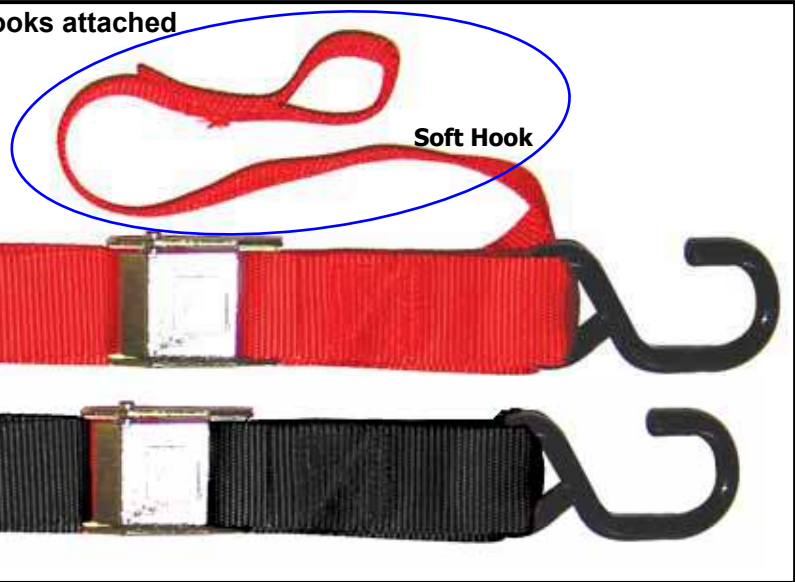

## Heavy Duty Tie Down Set -With Soft Hooks attached

1080Kg. strength  
Vinyl coated hooks.  
38mm Wide  
Soft Hooks attached for easy use.

**Black** [78-01902](#)  
**Red** [78-01904](#)