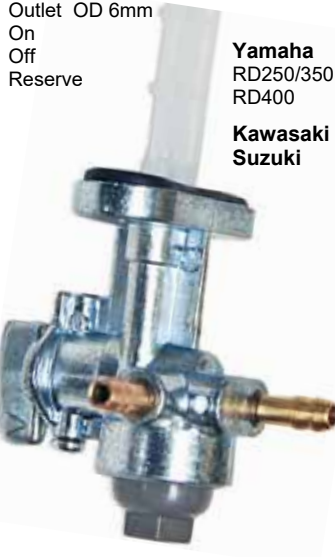

147-1A0

34mm centre
Outlet ID 4mm
Outlet OD 6mm
On
Off
Reserve

Yamaha
RD250/350
RD400
Kawasaki
Suzuki