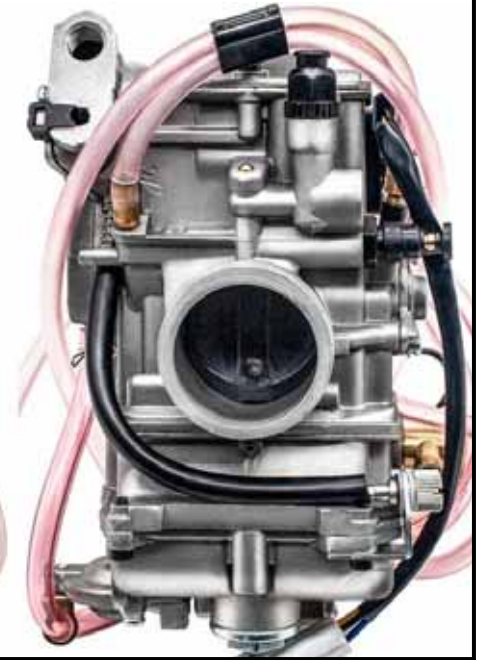

# 140-CARBURETTOR ASSEMBLY

**14-CB165-28** 28mm  
YBR125 CV Type (Diaphragm type)

**14-CB-FCR-37** 37mm  
**14-CB-FCR-39** 39mm

**14-CBG32-30** 30mm CVK  
4 Stroke 200-400cc

**14-CBG33-30** 30mm CVK  
4 Stroke 200-400cc