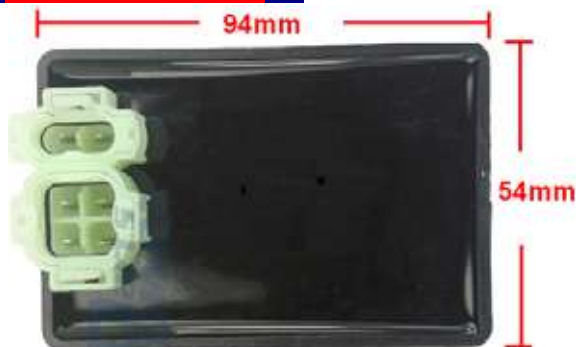

66-04G-337 Chinese 125/150/200 GY6 6Pin DC DC CDI is BIGGER than AC