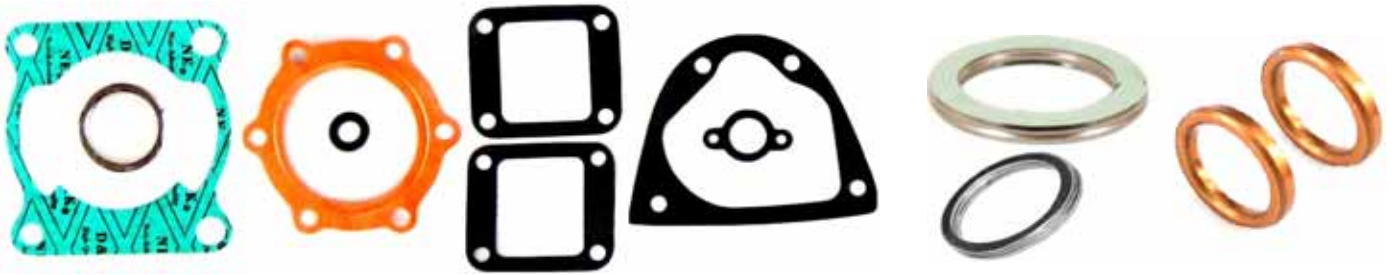

19-GASKETS

19-Gasket Set			
Make / Model			Part No.
Big Boy / Gomoto			
CG125		Complete	19A-CG125-C
150 Velocity (CG150)	>21	Complete	19A-CG150-C
Chinese GY6			
GY6 125cc		Complete	19A-GY6125-C
GY6 150cc		Complete	19A-GY6150-C
Honda			
C50 * CD50		Complete	19H-C50-C
Z50 (Monkey Bike)		Complete	19H-C50-C
NXR125		Complete	19H-01971-C
XL125LEK	12-21	Complete	19H-01971-C
XL125S	79-12	Lower	19H-KA2-B
R125L	12-21	Complete	19H-01971-C
XL185S	79-12	Top Lower	19H-KA2-T 19H-KA2-B
CD200	81-05	Complete	19H-399-C
XR200R (2 Valve)	80-04	Top Lower	19H-KA2-T 19H-KA2-B
CRF230	03-20	Complete	19H-CRF230-C
Kawasaki			
KDX200 <i>Limited Stocks</i>	95-06	Complete	19K-30661
Suzuki			
TF125	80-21	Complete	19S-TS125N-C
TS125ER	80-05	Complete	19S-TS125N-C
TS185ER	80-21	Complete	19S-TS185-C
SYM			
GY6 125cc		Complete	19A-GY6125-C
Yamaha			
PW50	81-22	Complete	19Y-PW50-C
PW80	81-18	Complete	19Y-PW80-C
AG125	17-22	Complete	19Y-5VL-C
DT125 Air Cooled	78-22	Complete Lower	19Y-3TT-C 19Y-2A7-B
TT-R125	00-22	Complete	19Y-5VL-C
XTZ125	13-22	Complete	19Y-5VL-C
YBR125	01-22	Complete	19Y-5VL-C
YFM125 Raptor ATV	11-15	Complete	19Y-5VL-C
DT175	92-22	Top Lower	19Y-3TS-T 19Y-2A7-B
AG200	88-22	Complete Clutch Cover	19Y-15A-C 19Y-15462-4BE
TW200	88-22	Complete Clutch Cover Muffler Gasket	19Y-15A-C 19Y-15462-4BE 19Y-XM-3YF
YFS200 Blaster ATV	89-07	Complete	19Y-3JM-C
SR250	80-12	Top Set	19Y-3Y1-T
XT250	08-22	Top Lower	19Y-5XT-T 19Y-5XT-B
YBR250	08-14	Top Lower	19Y-5XT-T 19Y-5XT-B
YFM250R Raptor ATV	08-13	Top Lower	19Y-5XT-T 19Y-5XT-B

Exhaust Gaskets				
Part No.	OD/ID/Th	O.E.M.#	Make	Type
19C-X-GY6	30x22x4		GY6 125/150	
19C-X-00961E	33x26x4	18291-Z8G-0000	SYM GY6	Steel/Fibre
19Y-X-4BR	40x29x3.5	4BR-14613-00	Yamaha	Copper/Fibre
19K-X-004	40x31x4	18067-004	Kawasaki	Copper
19H-X-216	40x32x4	18291-216-000	Honda / SYM	Copper
19Y-X-3YF	42x32x3.5	3YF-14613-01	Yamaha	Steel/Fibre
19K-X-018	42x33x3.5	18067-018	Kawasaki	Copper
19H-X-254	45x37x4	18291-MM5-860	Honda	Copper
19Y-X-3PA	45x37x5	3PA-14613-10	Yamaha	Steel/Fibre
19S-X-01D00	45x38x5	14181-01D00	Suzuki	Steel/Fibre
19Y-X-4BE	45x38x5	4BE-14613-00	Yamaha	Steel/Fibre

Part No.		O.E.M.#
19Y-15462-4BE	Gasket Clutch Cover Yamaha AG200* TW200* TT-R230* XT250	4BE-15462-00

Gasket Paper Sheet
Part# 19-99999
0.5mm thick x 250mm x 335mm

See our oil filter range

See our huge range of fuel taps