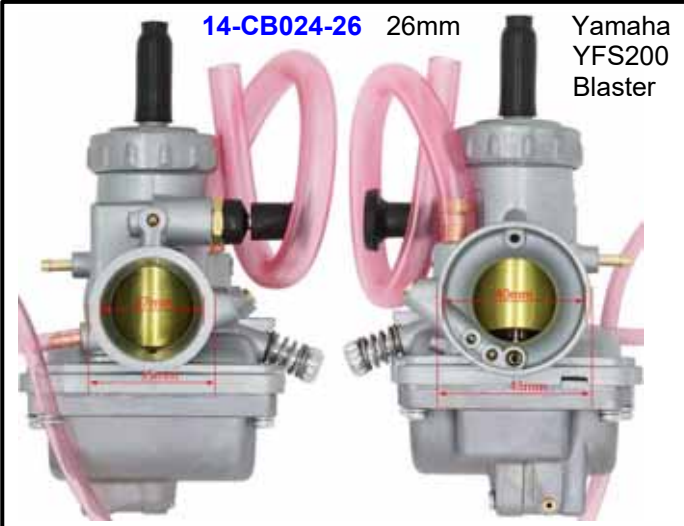

140-CARBURETTOR ASSEMBLY