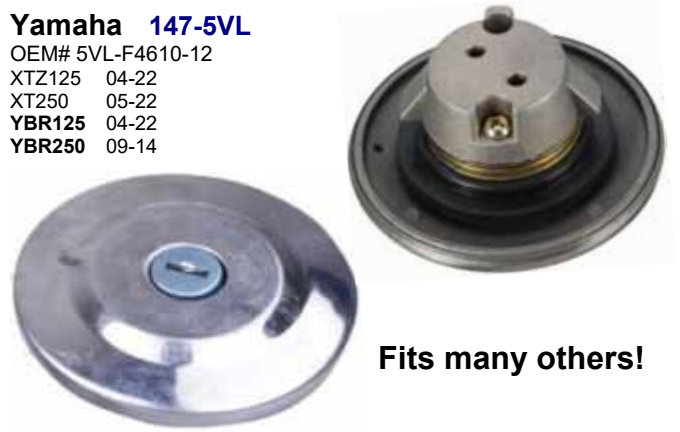

Yamaha 147-5VL

OEM# 5VL-F4610-12
XTZ125 04-22
XT250 05-22
YBR125 04-22
YBR250 09-14