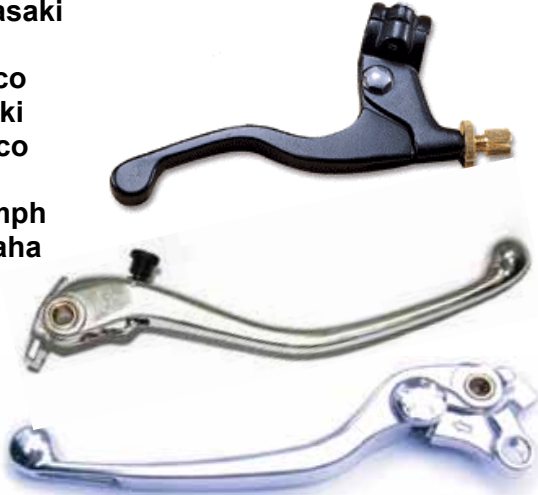

30-BRAKE & CLUTCH LEVER

Aprilia
Beta
BMW
Ducati
Honda
Husaberg
Husqvarna
Hyosung
Kawasaki
KTM
Kymco
Suzuki
Sherco
SYM
Triumph
Yamaha

Aprilia 2w	Year	Brake	Clutch
RST1000 Futura	01-03	30-9L54A	30-8L58A
RSV1000 Mille/R	00-03	30-9L57A	30-8L58A
RSV1000 Mille/R	04-	30-9U22A	30-8L00A
SL1000 Falco	00-03	30-9L57A	30-8L58A
Beta 2w			
250*300*350*400*430*450*480*498 2T & 4T Enduro	12-17	30-9200A	30-8098A
Big Boy 2w			
Velocity 150	14-22	32-93MEB	32-83MEB
BMW 2w			
310			
G310GS * G310R	17-20	30-9G31A	30-8G31A
650			
F650/ST 13mm Dia brake pivot hole	96-00	30-7U11B	32722345417
F650CS (K14)	00-03	30-9F65B	30-8F65B
F650CS (K14) Adjustable clutch lever	04-05	30-9F65B	32727688439
F650GS * Dakar (R13)	99-04	30-9F65B	30-8F65B
F650GS Dakar/M Adjustable clutch lever	03-08	30-9F65B	32727688439
G650GS (R131)	08-12	30-9F65B	32727688439
G650GS Sertão (R134)	10-15		Adjustable
G650 Xcountry*Xchallenge*Xmoto (K15)	06-09	30-9F65A/B	32727707982
700 / 800 / 850			
F650GS (K72) 700cc Twin	07-12	30-9636B	30-8705B
F700GS (K70)	11-17	30-9636B	30-8705B
F750GS 850cc Twin	18-21	30-9734B	30-8435B
F800GS * F800GS Adventure (K72)	07-16	30-9636B	30-8705B
F800GT (K71)	12-16	30-9636B	30-8705B
F800R (K73)	06-16	30-9636B	30-8705B
F800S * F800ST (K71)	05-13	30-9636B	30-8705B
F850GS 850cc Twin	18-21	30-9734B	30-8435B
F900R * F900XR	20-21	30-9734B	30-8435B
1000			
HP4 1000 (K42)	12-15	30-9080A	30-8696A
S1000R (K47)	13-20	30-9080A	32728559470
S1000R	2021	30-9734B	30-8435B
S1000RR (K46)	09-19	30-9080A	30-8696A
S1000RR	19-21	32728405671	30-8435B
S1000XR Naked (K49)	14-19	32728561584	2728553801
S1000XR	20-21	30-9734B	30-8435B
1100 / 1150 / 1170			
R1100S	97-05	30-9657B	30-8657B
R1150 *GS * R * RS * RT * Rockster	99-06	30-9657B	30-8657B
R nineT 1170cc	17-21	30-9734B	
HP2 1200 Enduro * Megamoto (K25H)	04-10	30-9636B	30-8637B
1200			
K1200GT (K41)	02-05	30-9657B	30-8657B
K1200GT (K44)	05-09	30-9657B	30-8807B
K1200LT (89V3)	97-09	30-9657B	30-8657B
K1200R * Sport (K43)	04-09	30-9636B	30-8637B
K1200RS (89V3)	00-05	30-9657B	30-8657B
K1200S (K40)	03-09	30-9636B	30-8637B
R1200GS (K25) * Adventure (K255)	03-14	30-9636B	30-8637B
R1200GS (K50) * Adventure (K51)	13-18	32728533739	32728525826