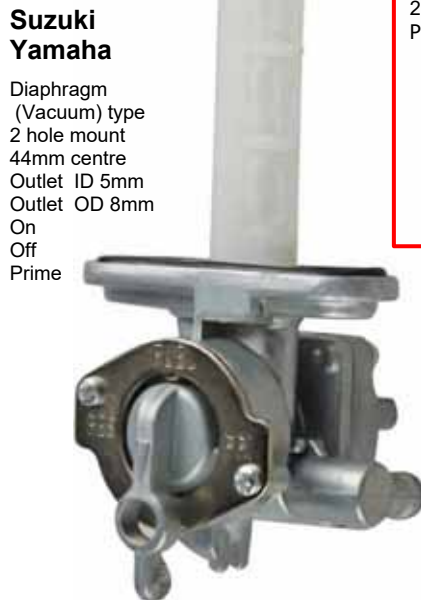

14-FY145

Kawasaki
Suzuki
Yamaha

Diaphragm (Vacuum) type
2 hole mount
44mm centre
Outlet ID 5mm
Outlet OD 8mm
On
Off
Prime