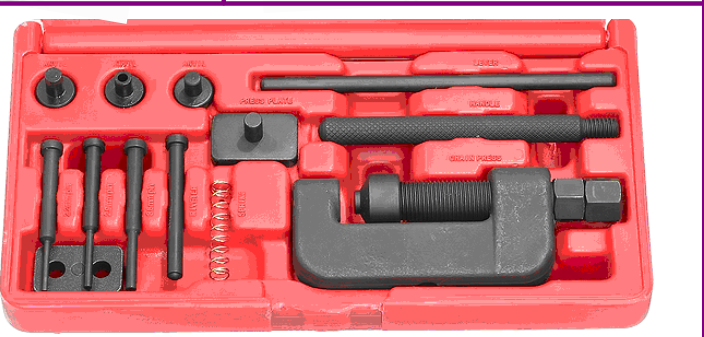

84-TOOLS

Spark Plug Wrench

Spark Plug Wrench-3 way
84-00008
10mm(16mm)-C
12mm(18mm)-D
14mm(21mm)-B
With T-Handle
73mm Long
Fits NGK B
C
D & X series

Spark Plug Wrench
84-10301 Long Reach 12mm(18mm)
Fits NGK D & X series

Spark Plug Wrench
84-10401
10mm(16mm)
Fits NGK C Series

Chain Cutters & Riveters

Drive Chain Cutter 84-SFR-1
Professional Heavy Duty.
For 420, 428, 520, 530 chain.

Chain Side Plate Press
84-00028
For 520
525
530

Timing Chain Cutter
84-TM04

Chain Riveter Set
84-00001
High quality.
Complete kit for installing riveting pins on cam or drive chains.
O-Ring & X-Ring
Each kit has 3 pins /2.20-cam chain/2.90-#35 chain/3.80 drive chain
Can also be used to remove pins on existing chains.

Please Note!
Recommended for professional use only.

Flywheel / Rotor Pullers

M24xP1.0 + M27xP1.0 L
2 in 1
External thread
84-00030A

M24xP1.5
Internal thread R.H.
84-31808A
CRF * KX-F
RM-Z * YZ-F

M26xP1.0
Internal thread R.H.
84-31806
KTM * Husqvarna
GasGas
4T
2T 200, 250, 300

M28xP1.0
Internal thread R.H.
84-31849
CRF
KX-F
RM-Z

M33xP1.5 Internal thread R.H.
84-TM16
Honda * KTM *
Polaris * Suzuki
Yamaha

Set 15 sizes/10 Pieces
84-TM20

M14xP1.5 * M16xP1.5 * M18xP1.5 * M19xP1.0
M20xP1.0+M27xP1.25 * M22xP1.0+M25xP1.5
M22xP1.5+M26xP1.5 * M24xP1.0+M27xP1.0L
M26xP1.0+M28xP1.0 * M28xP1.5

3 Hole Universal Puller
84-TM031

M35xP1.5
Internal thread R.H.
84-318XE
Kawasaki
Suzuki
Yamaha

Universal Rotor Holder
84-TM23

Cable Luber
84-00510

Six Way Spoke Wrench
84-00007
Forged. Fits 6 sizes.
Black finish.