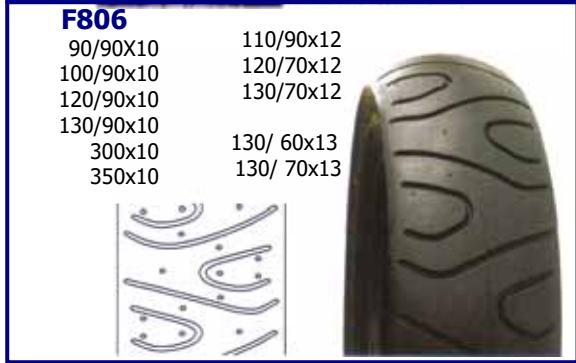

55- FORTUNE SCOOTER TYRES

Size	Part No.	Pattern			
8					
300x8	5508-300-928TT	F928	TT	F*R	
400x8	5508-400-871TT	F871	TT	F*R	
10					
90/ 90x10	5510-0909-806	F806	TL	F*R	
100/ 90x10	5510-1009-806	F806	TL	F*R	
120/ 90x10	5510-1209-806	F806	TL	F*R	
130/ 90x10	5510-1309-806	F806	TL	F*R	
300x10	5510-300-806	F806	TL	F*R	
350x10	5510-350-806	F806	TL	F*R	
12					
110/ 70x12	5512-1107-930F	F930F	TL	F	
110/ 90x12	5512-1109-806	F806	TL	F*R	
120/ 70x12	5512-1207-806	F806	TL	R	
130/ 70x12	5512-1307-806	F806	TL	R	
130/ 70x12	5512-1307-927	F927	TL	R	
13					
130/ 60x13	5513-1306-806	F806	TL	R	
130/ 70x13	5513-1307-806	F806	TL	R	
14					
70/ 90x14	5514-0709-909	F909	TL		
120/ 70x14	5514-1207-931	F931	TL	F*R	
225x14	5514-225-877	F877	TT	F*R	
16					
80/ 80x16	5516-0808-714	F714	TL	F*R	
80/ 90x16	5516-0809-712	F712	TL	F*R	
90/ 80x16	5516-0908-960	F960	TL	F*R	
100/80x16	5516-1008-711	F711	TL	F*R	
110/ 80x16	5516-1108-914	F914	TL	F*R