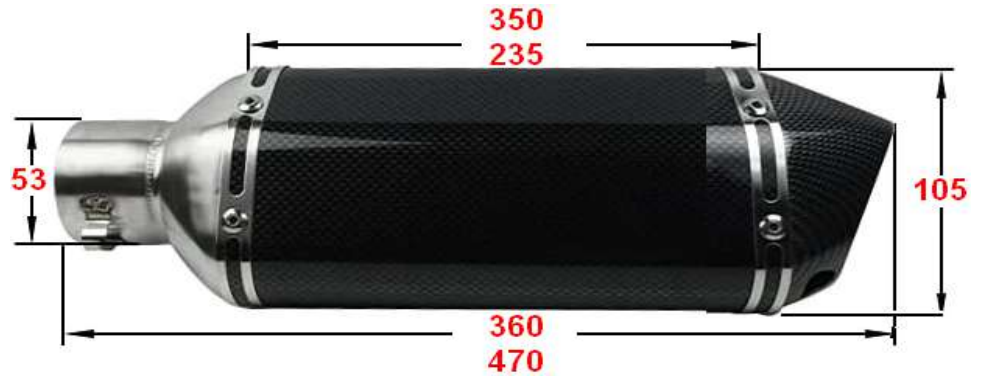

80-EXHAUST

Universal Slip-On

Slip-On Universal

Length 360mm
800-20360-BK Black
800-20360-SL Silver

Length 470mm
800-20470-BK Black
800-20470-SL Silver