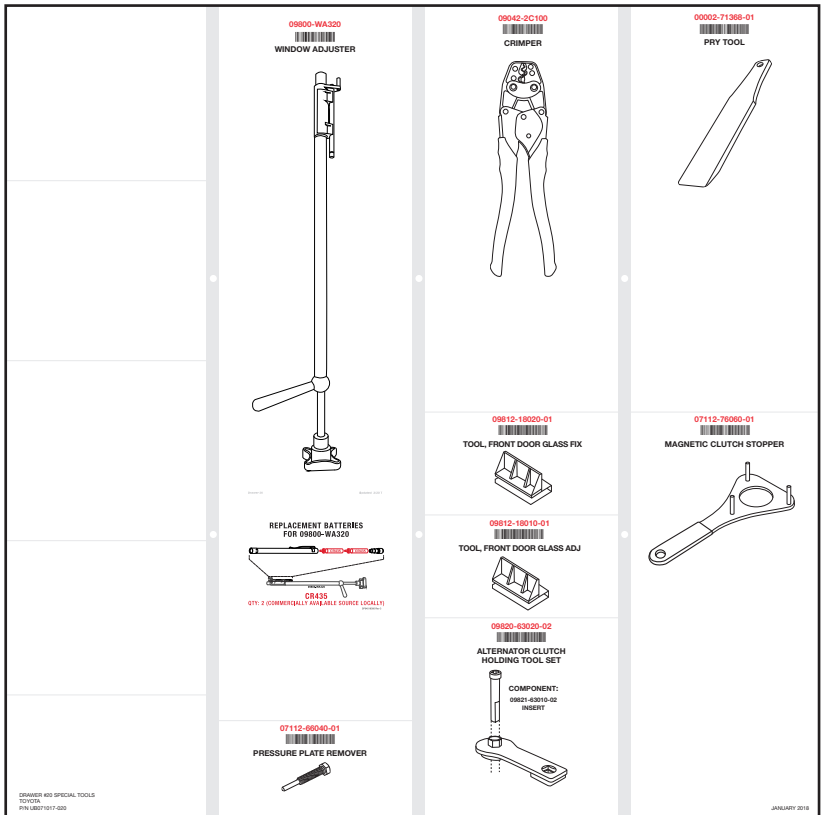

JANUARY 2019