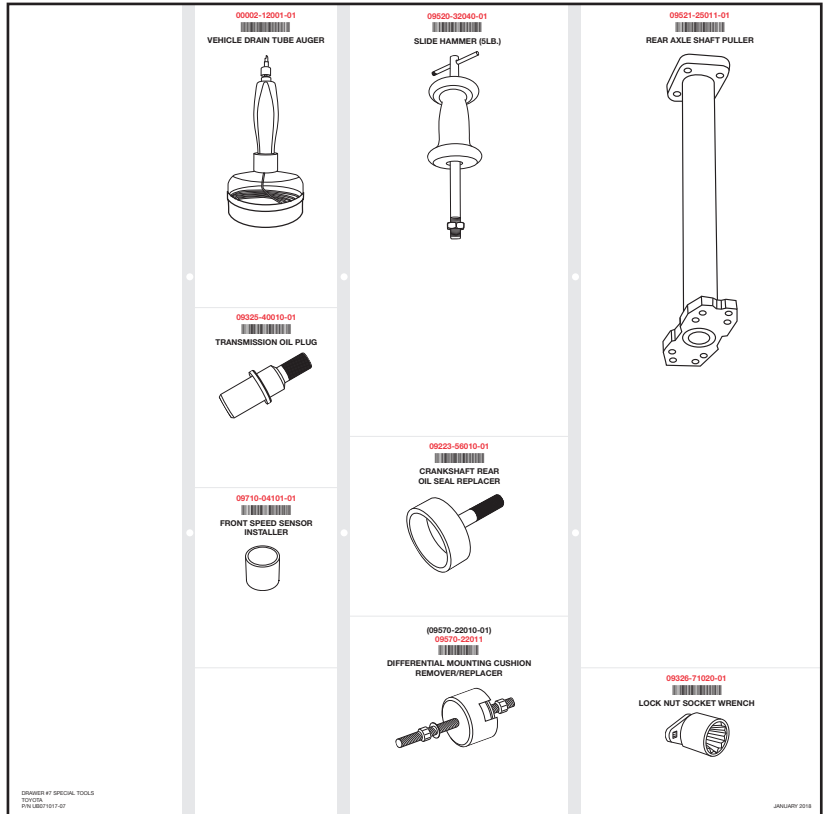

Drawer Liner Reference

TOOLS

- 00002-12001-01 VEHICLE DRAIN TUBE AUGER
- 09223-56010-01 CRANKSHAFT REAR OIL SEAL REPLACER
- 09325-40010-01 TRANSMISSION OIL PLUG
- 09326-71020-01 LOCK NUT SOCKET WRENCH
- 09520-32040-01 SLIDE HAMMER (5LB.)
- 09521-25011-01 REAR AXLE SHAFT PULLER
- 09570-22011 DIFFERENTIAL MOUNTING CUSHION
  REMOVER/REPLACER
- 09710-04101-01 FRONT SPEED SENSOR
  INSTALLER

DRAWER 7