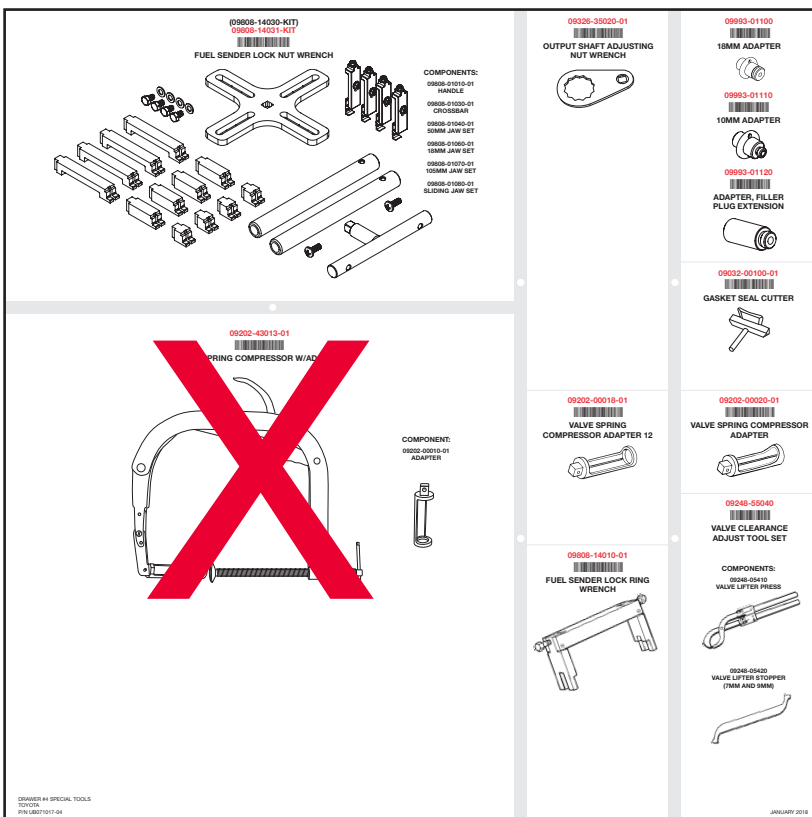

Drawer Liner Reference

TOOLS

09213-58012-01	CRANKSHAFT PULLEY HOLDING TOOL
09213-58013-01	CRANKSHAFT PULLEY HOLDING TOOL
09213-58014-01	CRANKSHAFT PULLEY HOLDING TOOL
09213-70011-01	CRANKSHAFT PULLEY HOLDING TOOL
09223-15020	CRANKSHAFT REAR OIL SEAL REPLACER
09223-15030	CRANKSHAFT REAR OIL SEAL REPLACER
09223-78010-01	CRANKSHAFT OIL SEAL REPLACER
09228-06500-02A	OIL FILTER WRENCH
09228-07502	OIL FILTER WRENCH
09248-77010-01	VALVE CLEARANCE ADJUSTING COMPRESSOR SET
09308-00010	OIL SEAL PULLER
09520-10021	TRANS HOUSING REMOVER

DRAWER 3

TOOLS

09032-00100-01	GASKET SEAL CUTTER
09202-00018-01	VALVE SPRING COMPRESSOR ADAPTER 12
09202-00020-01	VALVE SPRING COMPRESSOR ADAPTER
**09202-43013-01	VALVE SPRING COMPRESSOR W/ADAPTER
09248-55040	VALVE CLEARANCE ADJUST TOOL SET
09326-35020-01	OUTPUT SHAFT ADJUSTING NUT WRENCH
09808-14010-01	FUEL SENDER LOCK RING WRENCH
09808-14031-KIT	FUEL SENDER LOCK NUT WRENCH
09993-01100	18MM ADAPTER
09993-01110	10MM ADAPTER
09993-01120	ADAPTER, FILLER PLUG EXTENSION

DRAWER 4