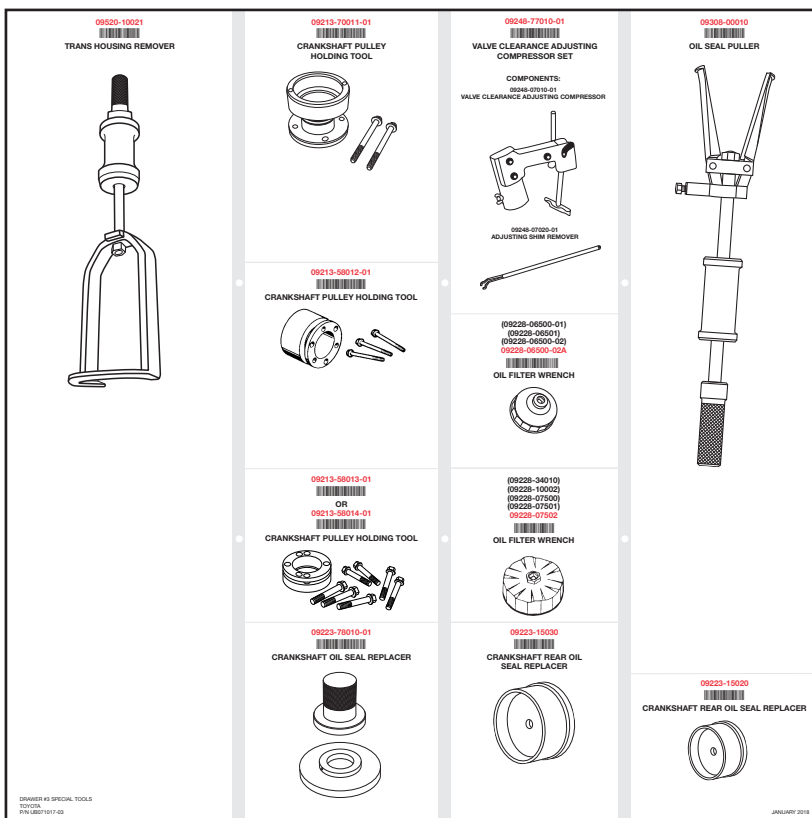

Drawer Liner Reference

TOOLS

09213-58012-01	CRANKSHAFT PULLEY HOLDING TOOL
09213-58013-01	CRANKSHAFT PULLEY HOLDING TOOL
09213-58014-01	CRANKSHAFT PULLEY HOLDING TOOL
09213-70011-01	CRANKSHAFT PULLEY HOLDING TOOL
09223-15020	CRANKSHAFT REAR OIL SEAL REPLACER
09223-15030	CRANKSHAFT REAR OIL SEAL REPLACER
09223-78010-01	CRANKSHAFT OIL SEAL REPLACER
09228-06500-02A	OIL FILTER WRENCH
09228-07502	OIL FILTER WRENCH
09248-77010-01	VALVE CLEARANCE ADJUSTING COMPRESSOR SET
09308-00010	OIL SEAL PULLER
09520-10021	TRANS HOUSING REMOVER

DRAWER 3