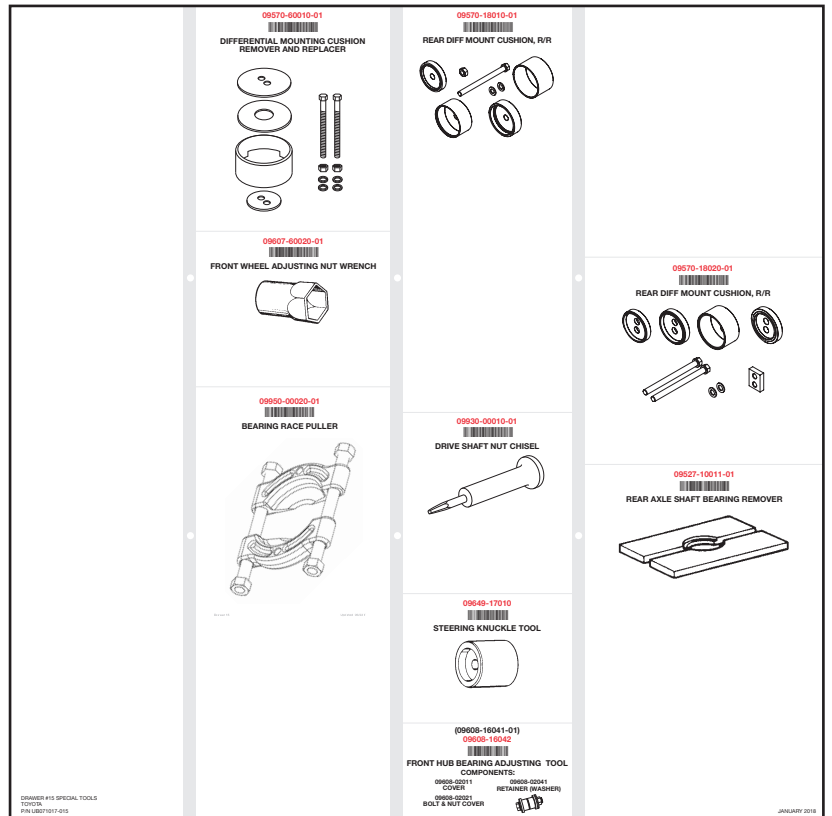

Drawer Liner Reference

TOOLS

- 09527-10011-01 REAR AXLE SHAFT BEARING REMOVER
- 09570-18010-01 REAR DIFF MOUNT CUSHION, R/R
- 09570-18020-01 REAR DIFF MOUNT CUSHION, R/R
- 09570-60010-01 DIFFERENTIAL MOUNTING CUSHION REMOVER AND REPLACER
- 09607-60020-01 FRONT WHEEL ADJUSTING NUT WRENCH
- 09608-16042 FRONT HUB BEARING ADJUSTING TOOL
- 09649-17010 STEERING KNUCKLE TOOL
- 09930-00010-01 DRIVE SHAFT NUT CHISEL
- 09950-00020-01 BEARING RACE PULLER

DRAWER 15