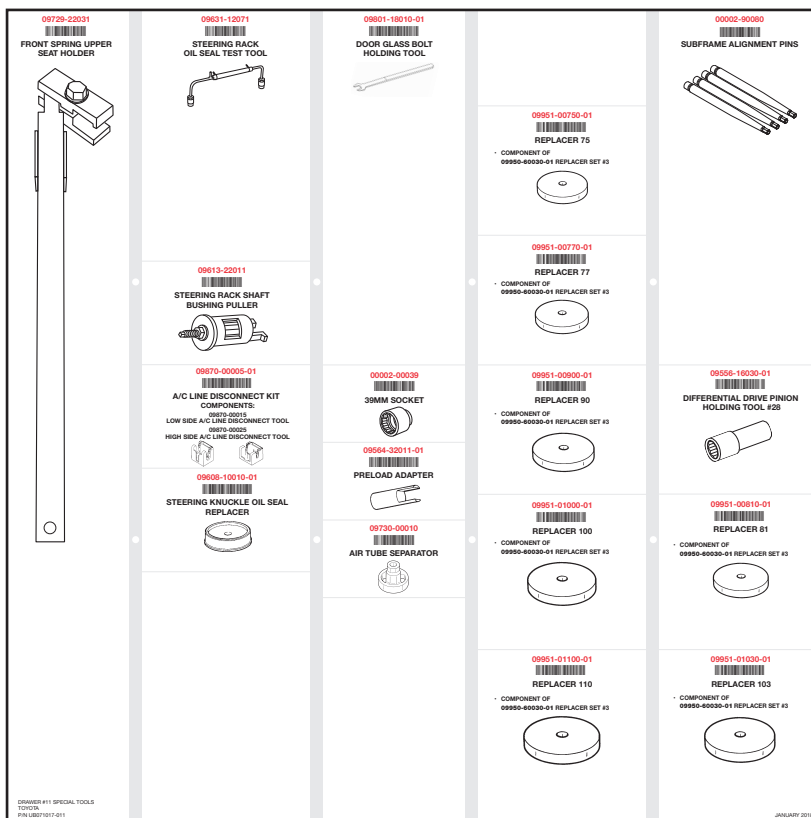

Drawer Liner Reference

TOOLS

00002-00039
00002-90080
09556-16030-01
09564-32011-01
09608-10010-01
09613-22011
09631-12071
09729-22031
09730-00010
09801-18010-01
09870-00005-01
09951-00750-01
09951-00770-01
09951-00810-01
09951-00900-01
09951-01000-01
09951-01030-01
09951-01100-01

39MM SOCKET
SUBFRAME ALIGNMENT PINS
DIFFERENTIAL DRIVE PINION HOLDING TOOL #28
PRELOAD ADAPTER
STEERING KNUCKLE OIL SEAL REPLACER
STEERING RACK SHAFT BUSHING PULLER
STEERING RACK OIL SEAL TEST TOOL
FRONT SPRING UPPER SEAT HOLDER
AIR TUBE SEPARATOR
DOOR GLASS BOLT HOLDING TOOL
A/C LINE DISCONNECT KIT
REPLACER 75
REPLACER 77
REPLACER 81
REPLACER 90
REPLACER 100
REPLACER 103
REPLACER 110

DRAWER 11