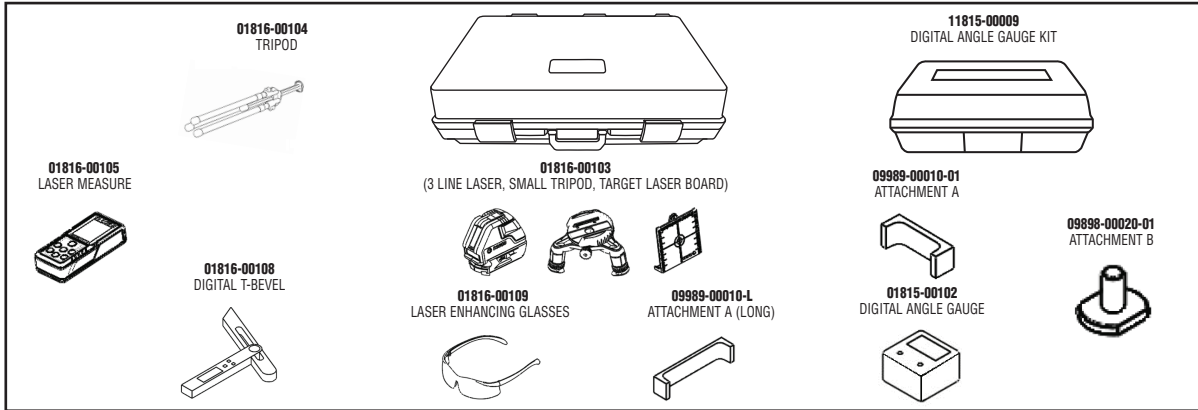

Essential Tools Not Located in Storage Cabinets

11816-00010 RADAR SENSOR CALIBRATION KIT