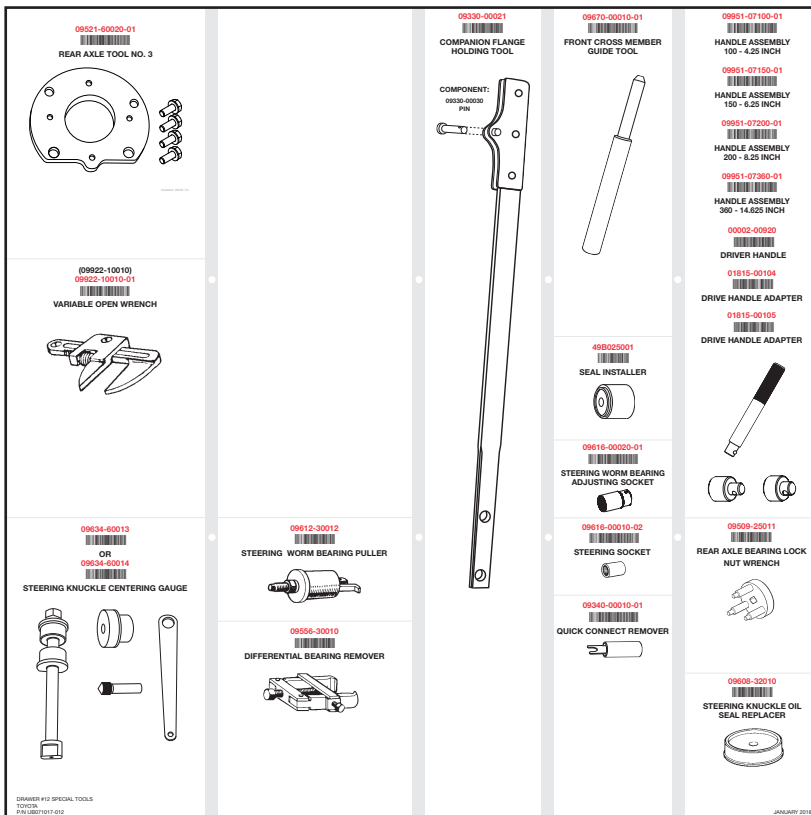

Drawer Liner Reference

TOOLS

00002-00039
00002-90080
09556-16030-01
09564-32011-01
09608-10010-01
09613-22011
09631-12071
09729-22031
09730-00010
09801-18010-01
09870-00005-01
09951-00750-01
09951-00770-01
09951-00810-01
09951-00900-01
09951-01000-01
09951-01030-01
09951-01100-01

39MM SOCKET
SUBFRAME ALIGNMENT PINS
DIFFERENTIAL DRIVE PINION HOLDING TOOL #28
PRELOAD ADAPTER
STEERING KNUCKLE OIL SEAL REPLACER
STEERING RACK SHAFT BUSHING PULLER
STEERING RACK OIL SEAL TEST TOOL
FRONT SPRING UPPER SEAT HOLDER
AIR TUBE SEPARATOR
DOOR GLASS BOLT HOLDING TOOL
A/C LINE DISCONNECT KIT
REPLACER 75
REPLACER 77
REPLACER 81
REPLACER 90
REPLACER 100
REPLACER 103
REPLACER 110

DRAWER 11

TOOLS

00002-00920
01815-00104
01815-00105
09330-00021
09340-00010-01
09509-25011
09521-60020-01
09556-30010
09608-32010
09612-30012
09616-00010-02
09616-00020-01
09634-60013
09634-60014
09670-00010-01
09922-10010-01
09951-07100-01
09951-07150-01
09951-07200-01
09951-07360-01
49B025001

DRIVER HANDLE
DRIVE HANDLE ADAPTER
DRIVE HANDLE ADAPTER
COMPANION FLANGE HOLDING TOOL
QUICK CONNECT REMOVER
REAR AXLE BEARING LOCK NUT WRENCH
REAR AXLE TOOL NO. 3
DIFFERENTIAL BEARING REMOVER
STEERING KNUCKLE OIL SEAL REPLACER
STEERING WORM BEARING PULLER
STEERING SOCKET
STEERING WORM BEARING ADJUSTING SOCKET
STEERING KNUCKLE CENTERING GAUGE
STEERING KNUCKLE CENTERING GAUGE
FRONT CROSS MEMBER GUIDE TOOL
VARIABLE OPEN WRENCH
HANDLE ASSEMBLY 100 - 4.25 INCH
HANDLE ASSEMBLY 150 - 6.25 INCH
HANDLE ASSEMBLY 200 - 8.25 INCH
HANDLE ASSEMBLY 360 - 14.625 INCH
SEAL INSTALLER
STEERING WORM BEARING ADJUSTING SOCKET
STEERING SOCKET
QUICK CONNECT REMOVER
REAR AXLE BEARING LOCK NUT WRENCH
STEERING KNUCKLE OIL SEAL REPLACER

DRAWER 12