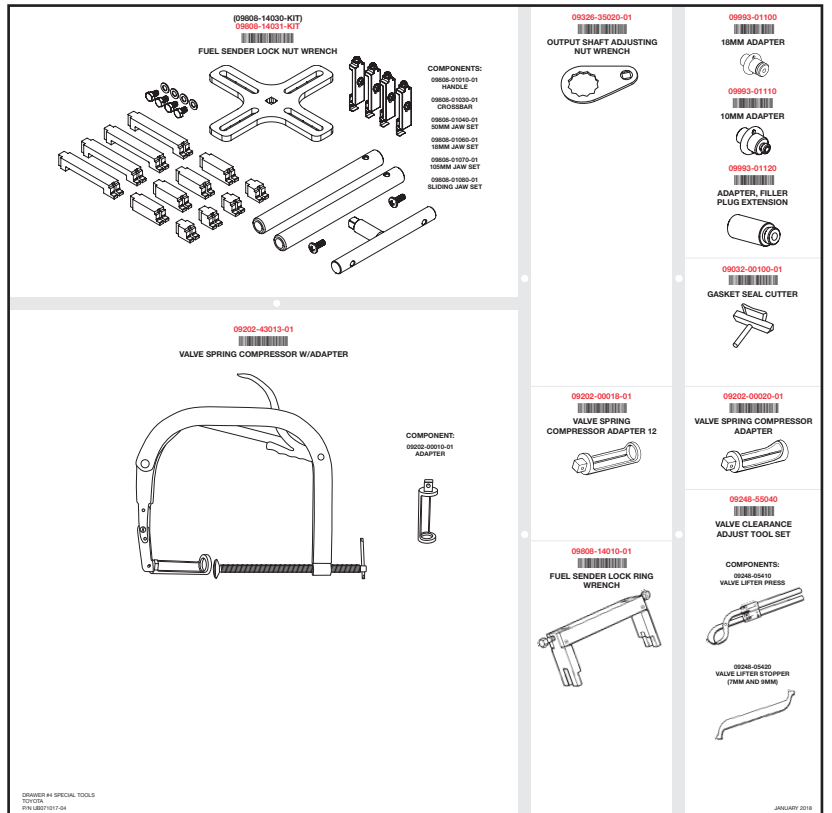

Drawer Liner Reference

TOOLS

09213-58012-01	CRANKSHAFT PULLEY HOLDING TOOL
09213-58013-01	CRANKSHAFT PULLEY HOLDING TOOL
09213-58014-01	CRANKSHAFT PULLEY HOLDING TOOL
09213-70011-01	CRANKSHAFT PULLEY HOLDING TOOL
09223-15020	CRANKSHAFT REAR OIL SEAL REPLACER
09223-15030	CRANKSHAFT REAR OIL SEAL REPLACER
09223-78010-01	CRANKSHAFT OIL SEAL REPLACER
09228-06500-02A	OIL FILTER WRENCH
09228-07502	OIL FILTER WRENCH
09248-77010-01	VALVE CLEARANCE ADJUSTING COMPRESSOR SET
09308-00010	OIL SEAL PULLER
09520-10021	TRANS HOUSING REMOVER

DRAWER 3

TOOLS

09032-00100-01	GASKET SEAL CUTTER
09202-00018-01	VALVE SPRING COMPRESSOR ADAPTER 12
09202-00020-01	VALVE SPRING COMPRESSOR ADAPTER
09202-43013-01	VALVE SPRING COMPRESSOR W/ADAPTER
09248-55040	VALVE CLEARANCE ADJUST TOOL SET
09326-35020-01	OUTPUT SHAFT ADJUSTING NUT WRENCH
09808-14010-01	FUEL SENDER LOCK RING WRENCH
09808-14031-KIT	FUEL SENDER LOCK NUT WRENCH
09993-01100	18MM ADAPTER
09993-01110	10MM ADAPTER
09993-01120	ADAPTER, FILLER PLUG EXTENSION

DRAWER 4