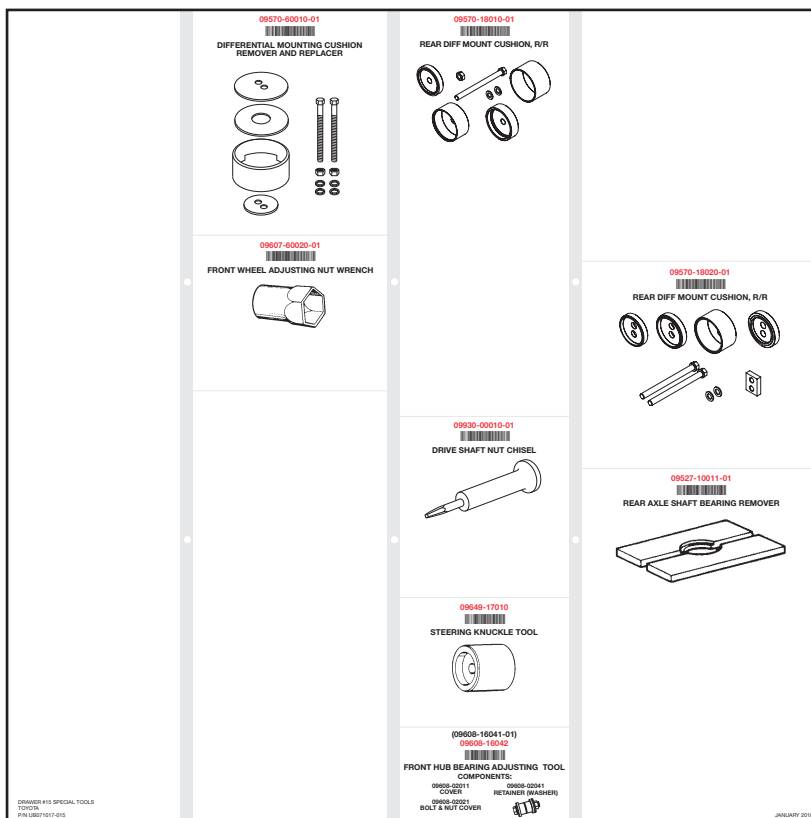

Drawer Liner Reference

TOOLS

- 09527-10011-01 REAR AXLE SHAFT BEARING REMOVER
- 09570-18010-01 REAR DIFF MOUNT CUSHION, R/R
- 09570-18020-01 REAR DIFF MOUNT CUSHION, R/R
- 09570-60010-01 DIFFERENTIAL MOUNTING CUSHION REMOVER AND REPLACER
- 09607-60020-01 FRONT WHEEL ADJUSTING NUT WRENCH
- 09608-16042 FRONT HUB BEARING ADJUSTING TOOL
- 09649-17010 STEERING KNUCKLE TOOL
- 09930-00010-01 DRIVE SHAFT NUT CHISEL

DRAWER 15