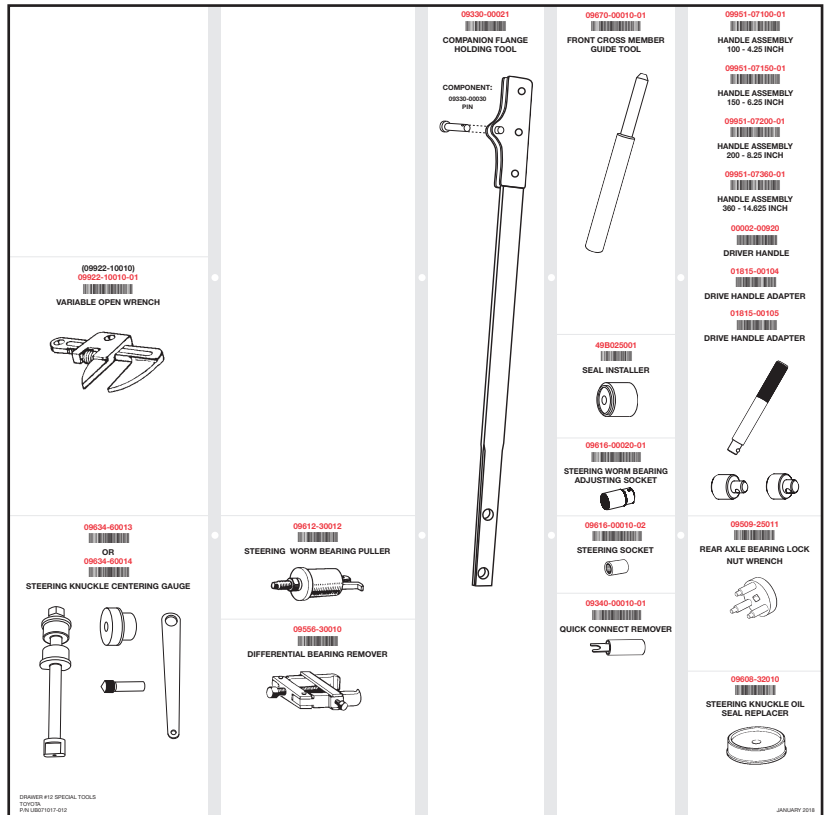

Drawer Liner Reference

TOOLS

00002-00039
00002-90080
09556-16030-01

09564-32011-01
09608-10010-01
09613-22011
09631-12071
09729-22031
09730-00010
09801-18010-01
09870-00005-01
09951-00750-01
09951-00770-01
09951-00810-01
09951-00900-01
09951-01000-01
09951-01030-01
09951-01100-01

39MM SOCKET
SUBFRAME ALIGNMENT PINS
DIFFERENTIAL DRIVE PINION HOLDING TOOL #28
TOOL #28
PRELOAD ADAPTER
STEERING KNUCKLE OIL SEAL REPLACER
STEERING RACK SHAFT BUSHING PULLER
STEERING RACK OIL SEAL TEST TOOL
FRONT SPRING UPPER SEAT HOLDER
AIR TUBE SEPARATOR
DOOR GLASS BOLT HOLDING TOOL
A/C LINE DISCONNECT KIT
REPLACER 75
REPLACER 77
REPLACER 81
REPLACER 90
REPLACER 100
REPLACER 103
REPLACER 110

DRAWER 11

TOOLS

00002-00920
01815-00104
01815-00105
09330-00021
09340-00010-01
09509-25011
09556-30010
09608-32010
09612-30012
09616-00010-02
09616-00020-01
09634-60013
09634-60014
09670-00010-01
09922-10010-01
09951-07100-01
09951-07150-01
09951-07200-01
09951-07360-01
49B025001

DRIVER HANDLE
DRIVE HANDLE ADAPTER
DRIVE HANDLE ADAPTER
COMPANION FLANGE HOLDING TOOL
QUICK CONNECT REMOVER
REAR AXLE BEARING LOCK NUT WRENCH
DIFFERENTIAL BEARING REMOVER
STEERING KNUCKLE OIL SEAL REPLACER
STEERING WORM BEARING PULLER
STEERING SOCKET
STEERING WORM BEARING ADJUSTING SOCKET
STEERING KNUCKLE CENTERING GAUGE
STEERING KNUCKLE CENTERING GAUGE
FRONT CROSS MEMBER GUIDE TOOL
VARIABLE OPEN WRENCH
HANDLE ASSEMBLY 100 - 4.25 INCH
HANDLE ASSEMBLY 150 - 6.25 INCH
HANDLE ASSEMBLY 200 - 8.25 INCH
HANDLE ASSEMBLY 360 - 14.625 INCH
SEAL INSTALLER
STEERING WORM BEARING ADJUSTING SOCKET
STEERING SOCKET
QUICK CONNECT REMOVER
REAR AXLE BEARING LOCK NUT WRENCH
STEERING KNUCKLE OIL SEAL REPLACER

DRAWER 12