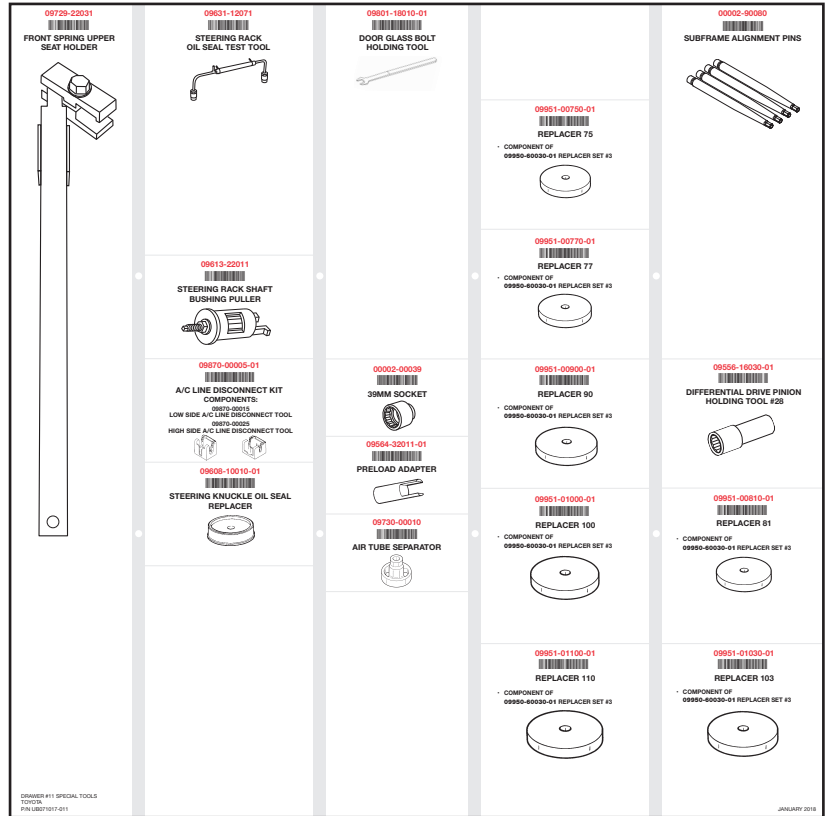

Drawer Liner Reference

TOOLS

00002-00039
00002-90080
09556-16030-01

09564-32011-01
09608-10010-01
09613-22011
09631-12071
09729-22031
09730-00010
09801-18010-01
09870-00005-01
09951-00750-01
09951-00770-01
09951-00810-01
09951-00900-01
09951-01000-01
09951-01030-01
09951-01100-01

39MM SOCKET
SUBFRAME ALIGNMENT PINS
DIFFERENTIAL DRIVE PINION HOLDING TOOL #28
TOOL #28
PRELOAD ADAPTER
STEERING KNUCKLE OIL SEAL REPLACER
STEERING RACK SHAFT BUSHING PULLER
STEERING RACK OIL SEAL TEST TOOL
FRONT SPRING UPPER SEAT HOLDER
AIR TUBE SEPARATOR
DOOR GLASS BOLT HOLDING TOOL
A/C LINE DISCONNECT KIT
REPLACER 75
REPLACER 77
REPLACER 81
REPLACER 90
REPLACER 100
REPLACER 103
REPLACER 110

DRAWER 11