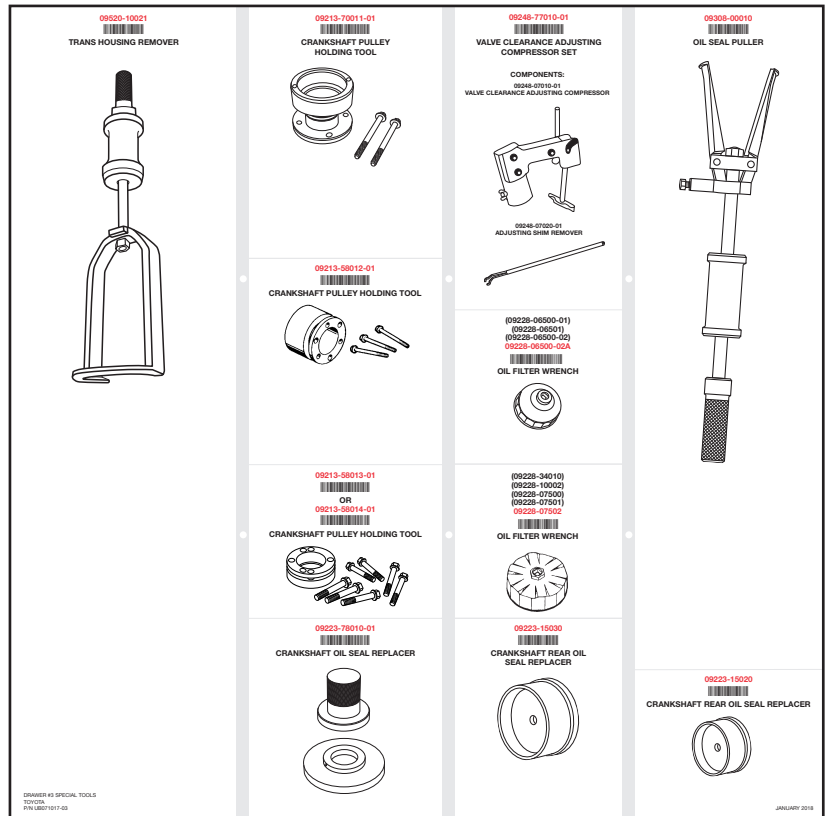

Drawer Liner Reference

TOOLS

09213-58012-01	CRANKSHAFT PULLEY HOLDING TOOL
09213-58013-01	CRANKSHAFT PULLEY HOLDING TOOL
09213-58014-01	CRANKSHAFT PULLEY HOLDING TOOL
09213-70011-01	CRANKSHAFT PULLEY HOLDING TOOL
09223-15020	CRANKSHAFT REAR OIL SEAL REPLACER
09223-15030	CRANKSHAFT REAR OIL SEAL REPLACER
09223-78010-01	CRANKSHAFT OIL SEAL REPLACER
09228-06500-02A	OIL FILTER WRENCH
09228-07502	OIL FILTER WRENCH
09248-77010-01	VALVE CLEARANCE ADJUSTING COMPRESSOR SET
09308-00010	OIL SEAL PULLER
09520-10021	TRANS HOUSING REMOVER

DRAWER 3