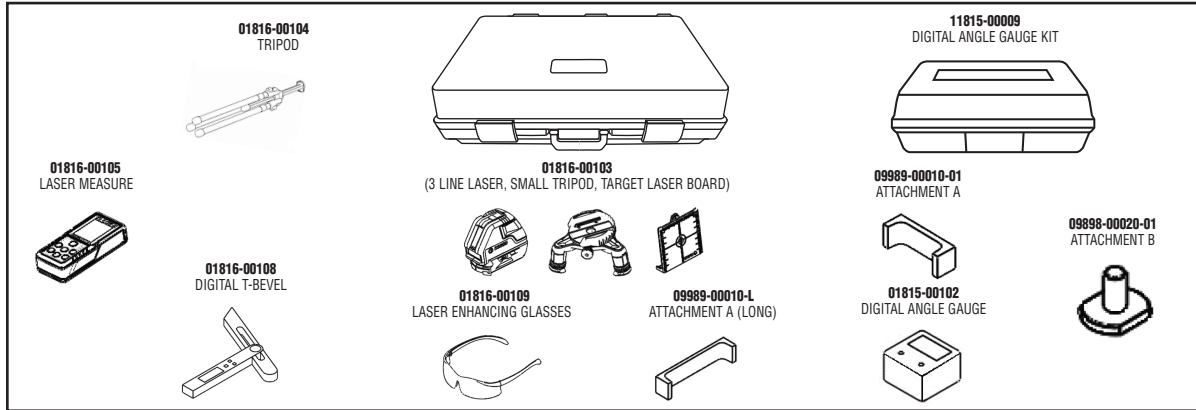

# Essential Tools Not Located in Storage Cabinets

11816-00010 RADAR SENSOR CALIBRATION KIT

DCA-8000P T DIAGNOSTIC CHARGER

TSADVUNIT TECHSTREAM ADVI

DSS-5000P T HANDHELD TESTER

Note: Size of tools shown on this page are not to scale.