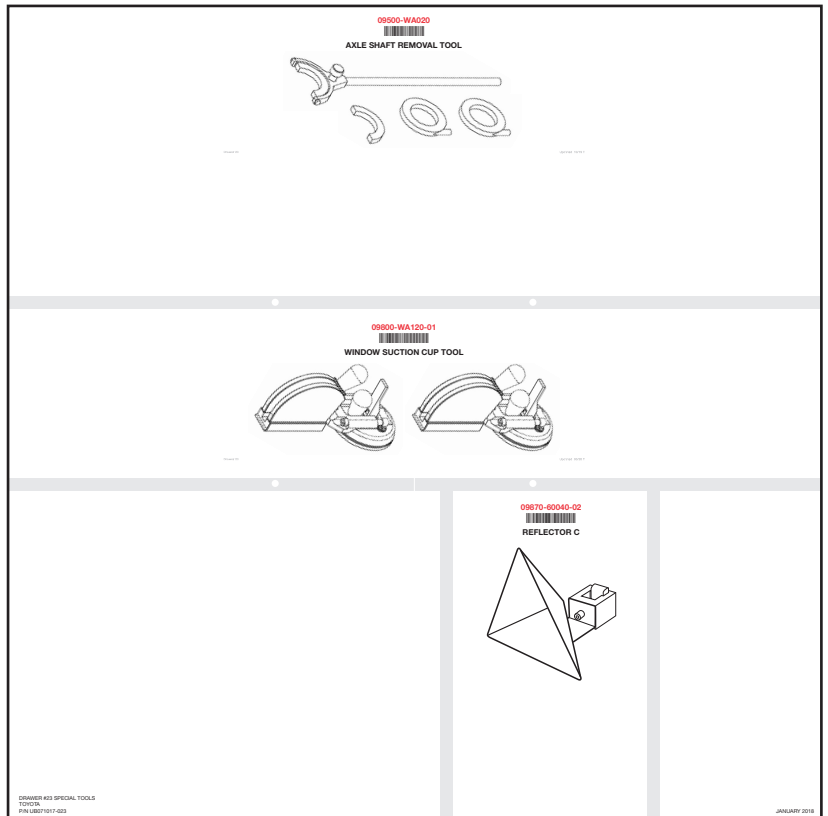

# Drawer Liner Reference

## DRAWER 23