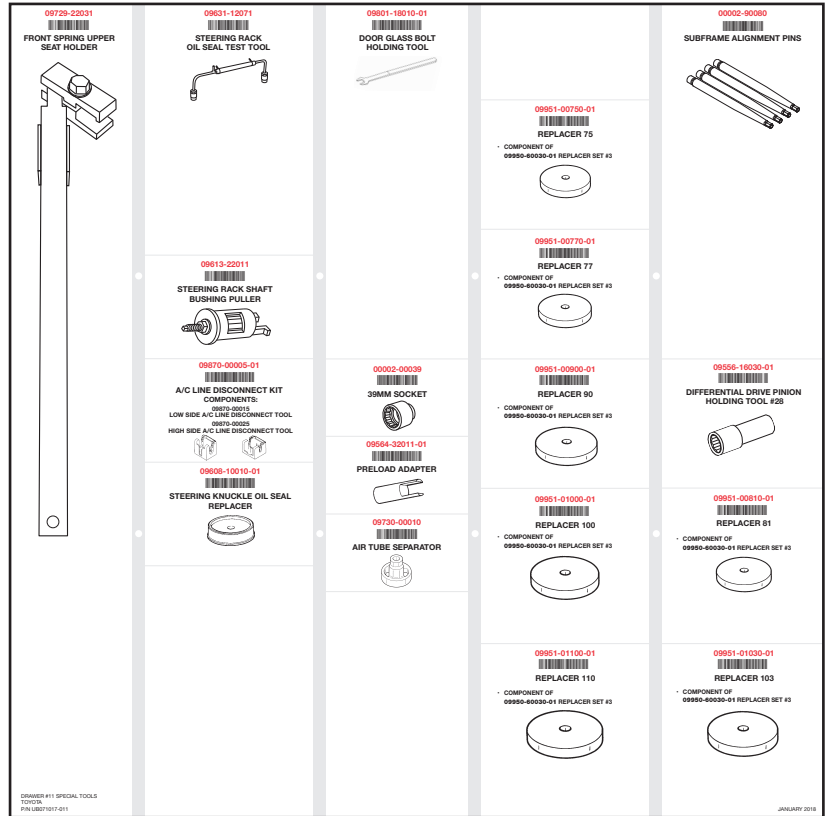

Drawer Liner Reference

TOOLS

00002-00039
00002-90080
09556-16030-01

09564-32011-01
09608-10010-01
09613-22011
09631-12071
09729-22031
09730-00010
09801-18010-01
09870-00005-01
09951-00750-01
09951-00770-01
09951-00810-01
09951-00900-01
09951-01000-01
09951-01030-01
09951-01100-01

39MM SOCKET
SUBFRAME ALIGNMENT PINS
DIFFERENTIAL DRIVE PINION HOLDING TOOL #28
TOOL #28
PRELOAD ADAPTER
STEERING KNUCKLE OIL SEAL REPLACER
STEERING RACK SHAFT BUSHING PULLER
STEERING RACK OIL SEAL TEST TOOL
FRONT SPRING UPPER SEAT HOLDER
AIR TUBE SEPARATOR
DOOR GLASS BOLT HOLDING TOOL
A/C LINE DISCONNECT KIT
REPLACER 75
REPLACER 77
REPLACER 81
REPLACER 90
REPLACER 100
REPLACER 103
REPLACER 110