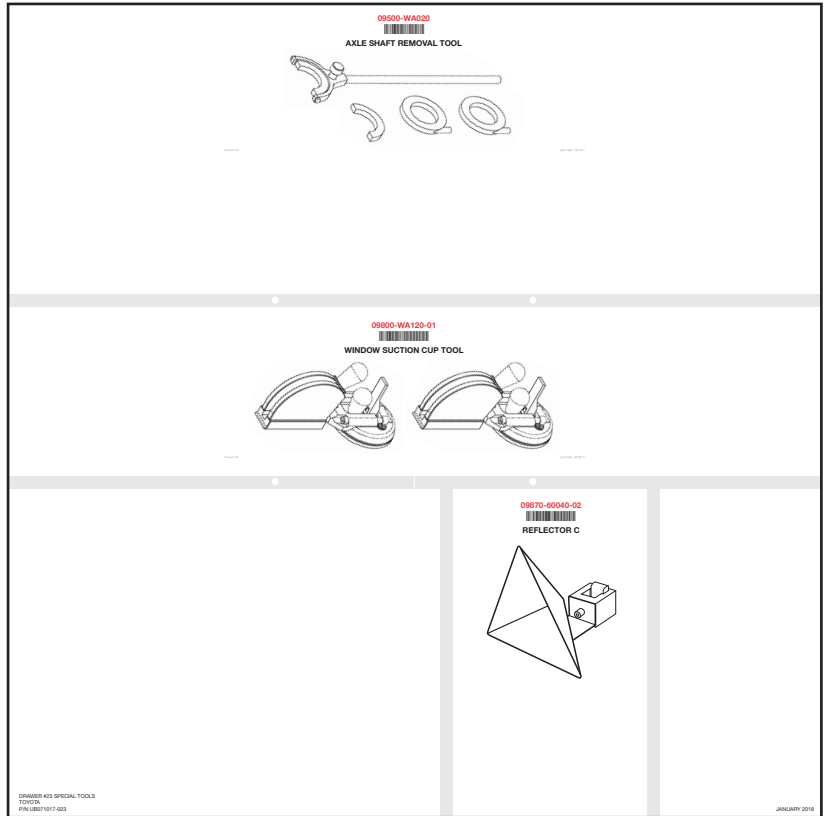

Drawer Liner Reference

TOOLS

09500-WA020
09800-WA120-01
09870-60040-02

AXLE SHAFT REMOVAL TOOL
WINDOW SUCTION CUP TOOL
REFLECTOR C

DRAWER 23