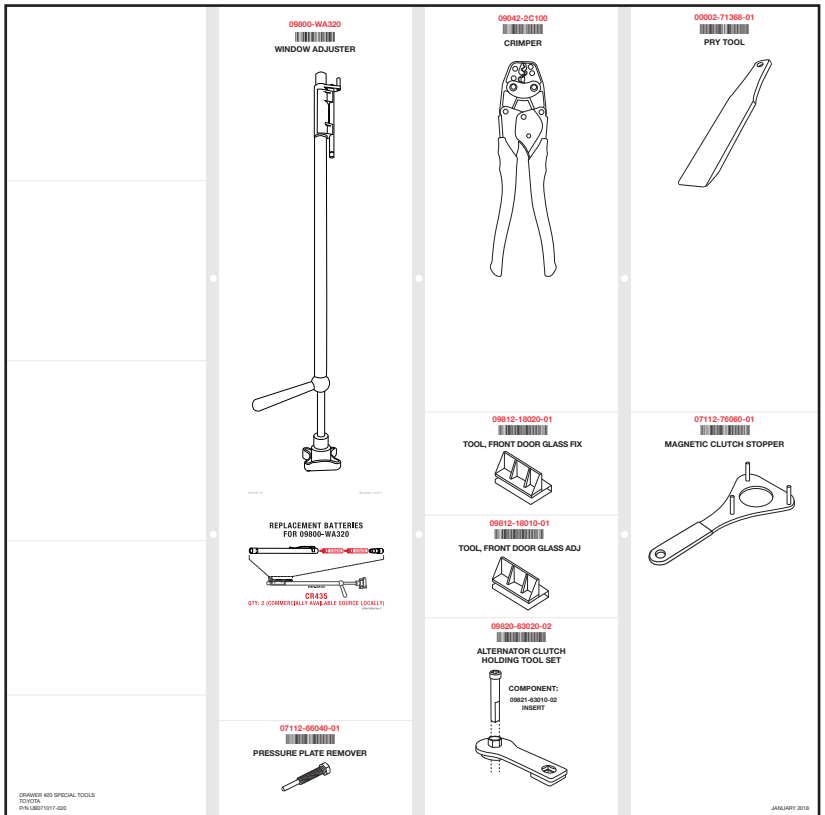

JANUARY 2018