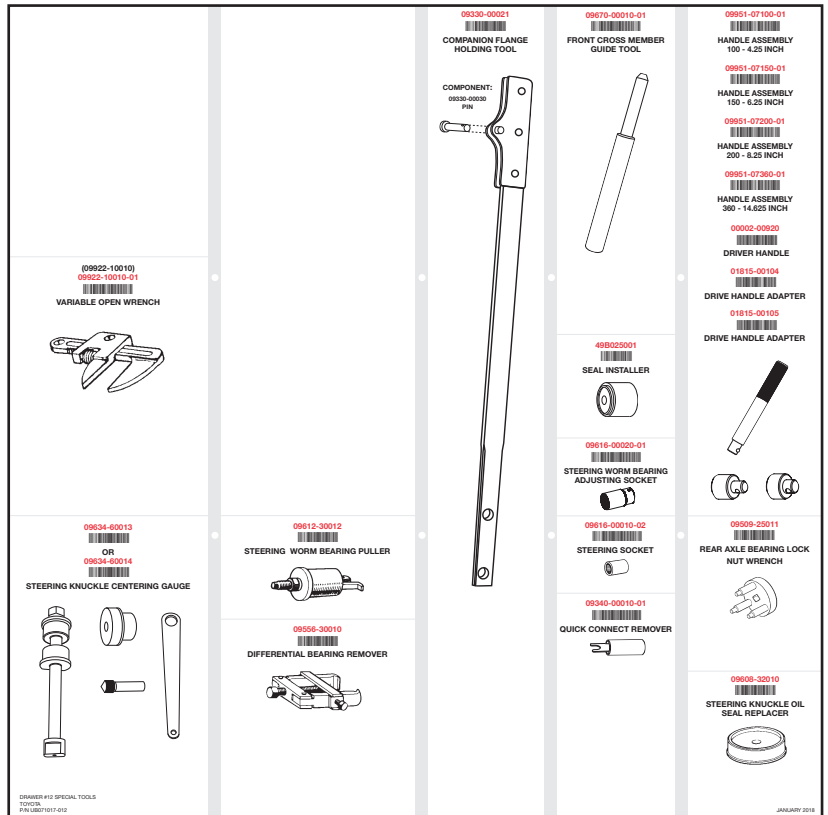

DRAWER 11

TOOLS

00002-00920
01815-00104
01815-00105
09330-00021
09340-00010-01
09509-25011
09556-30010
09608-32010
09612-30012
09616-00010-02
09616-00020-01
09634-60013
09634-60014
09670-00010-01
09922-10010-01
09951-07100-01
09951-07150-01
09951-07200-01
09951-07360-01
49B025001

DRIVER HANDLE
DRIVE HANDLE ADAPTER
DRIVE HANDLE ADAPTER
COMPANION FLANGE HOLDING TOOL
QUICK CONNECT REMOVER
REAR AXLE BEARING LOCK NUT WRENCH
DIFFERENTIAL BEARING REMOVER
STEERING KNUCKLE OIL SEAL REPLACER
STEERING WORM BEARING PULLER
STEERING SOCKET
STEERING WORM BEARING ADJUSTING SOCKET
STEERING KNUCKLE CENTERING GAUGE
STEERING KNUCKLE CENTERING GAUGE
FRONT CROSS MEMBER GUIDE TOOL
VARIABLE OPEN WRENCH
HANDLE ASSEMBLY 100 - 4.25 INCH
HANDLE ASSEMBLY 150 - 6.25 INCH
HANDLE ASSEMBLY 200 - 8.25 INCH
HANDLE ASSEMBLY 360 - 14.625 INCH
SEAL INSTALLER
STEERING WORM BEARING ADJUSTING SOCKET
STEERING SOCKET
QUICK CONNECT REMOVER
REAR AXLE BEARING LOCK NUT WRENCH
STEERING KNUCKLE OIL SEAL REPLACER