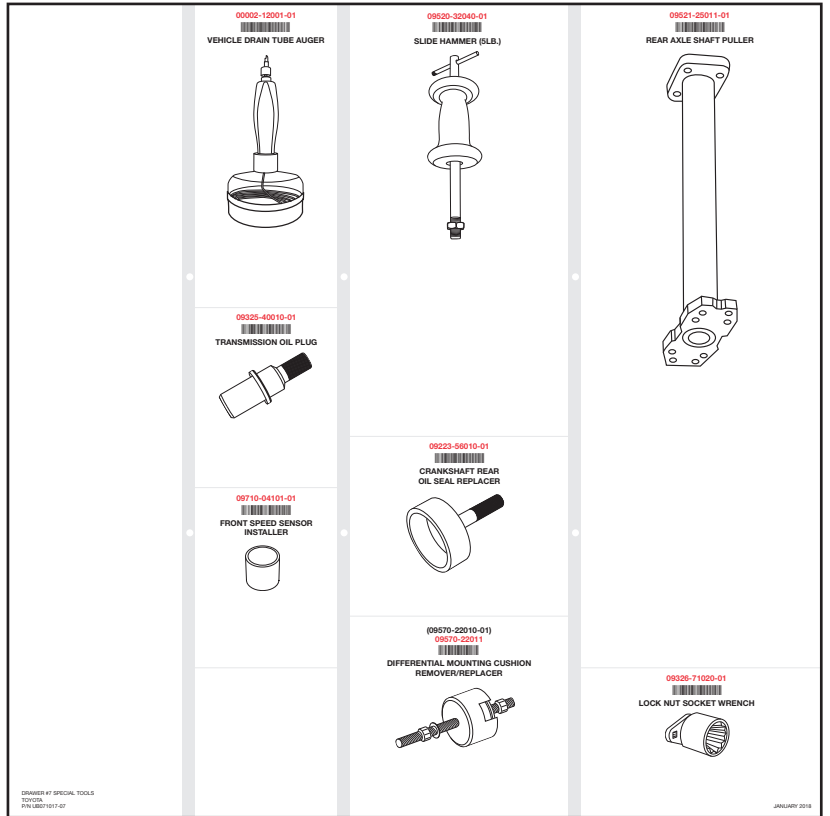

Drawer Liner Reference

TOOLS

- 00002-12001-01 VEHICLE DRAIN TUBE AUGER
- 09223-56010-01 CRANKSHAFT REAR OIL SEAL REPLACER
- 09325-40010-01 TRANSMISSION OIL PLUG
- 09326-71020-01 LOCK NUT SOCKET WRENCH
- 09520-32040-01 SLIDE HAMMER (5LB.)
- 09521-25011-01 REAR AXLE SHAFT PULLER
- 09570-22011 DIFFERENTIAL MOUNTING CUSHION
  REMOVER/REPLACER
- 09710-04101-01 FRONT SPEED SENSOR
  INSTALLER

DRAWER 7