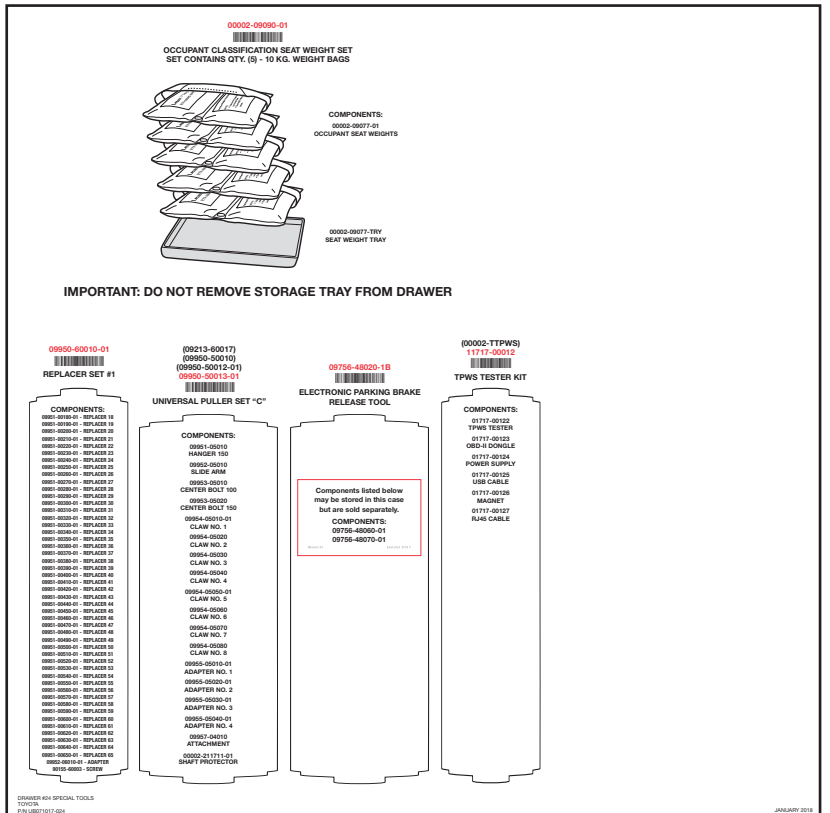

Drawer Liner Reference

TOOLS

09500-WA020
09800-WA120-01
09870-60040-02

AXLE SHAFT REMOVAL TOOL
WINDOW SUCTION CUP TOOL
REFLECTOR C

DRAWER 23

TOOLS

00002-09090-01
09756-48020-1B
09950-50013-01
09950-60010-01
11717-00012

OCCUPANT CLASSIFICATION SEAT WEIGHT SET
ELECTRONIC PARKING BRAKE RELEASE TOOL
UNIVERSAL PULLER SET "C"
REPLACER SET #1
TPWS TESTER KIT

DRAWER 24