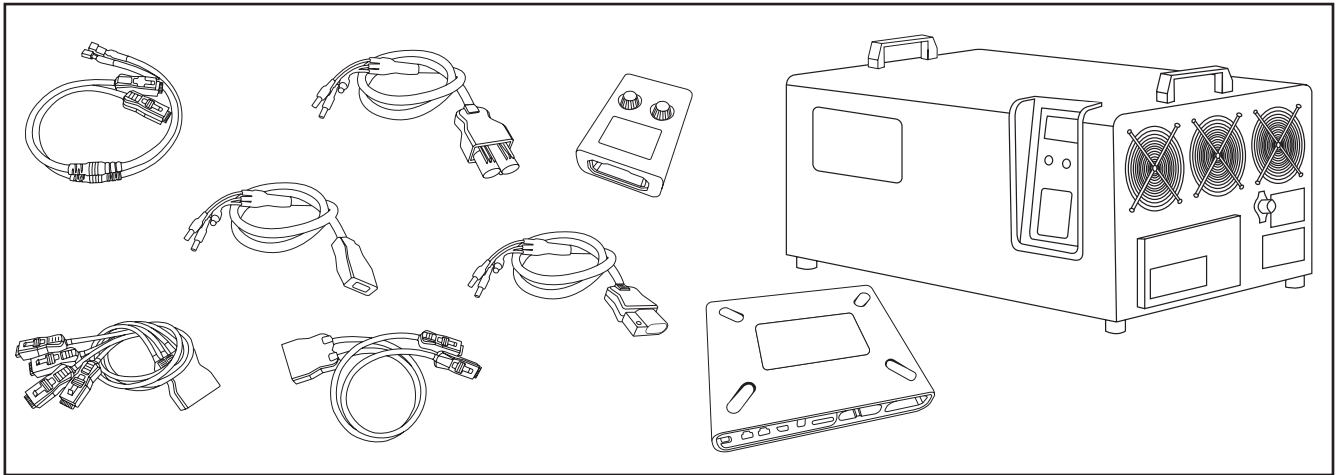

Essential Tools Not Located in Storage Cabinets

Hybrid Electric Vehicle (HEV) Workstation

11413-00002 HIGH VOLTAGE BATTERY SERVICE KIT (GRX 5100)