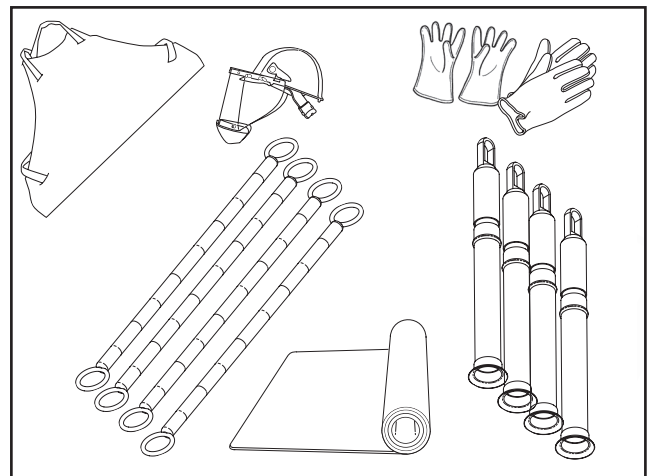

Note: Size of tools shown on this page are not to scale.

Essential Tools Not Located in Storage Cabinets

Hybrid Electric Vehicle (HEV) Workstation

11413-00002 HIGH VOLTAGE BATTERY SERVICE KIT (GRX 5100)

11813-00003 INSULATED TOOLS