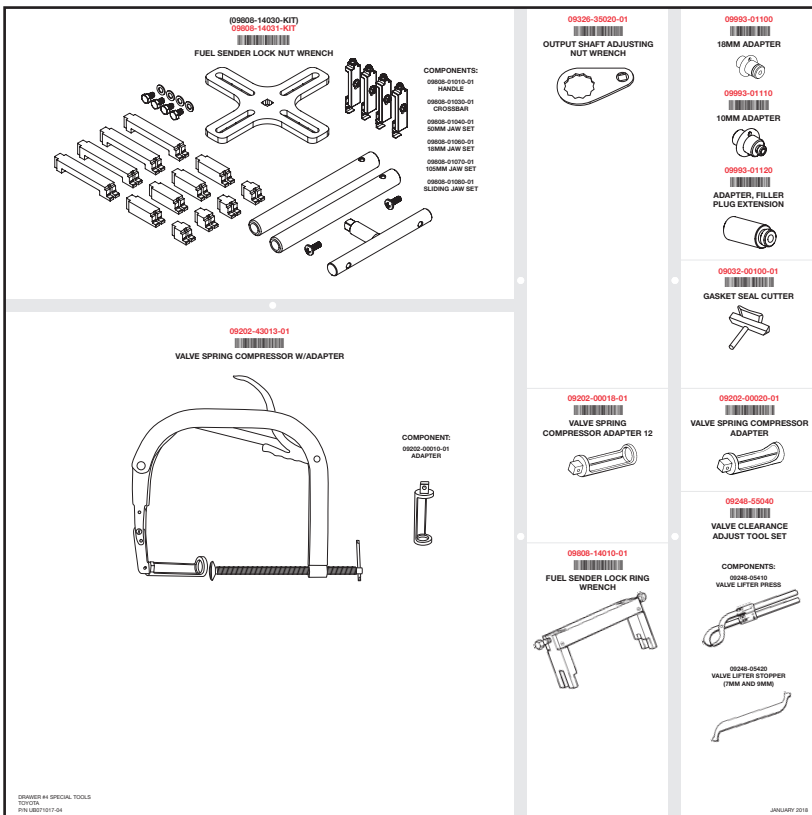

Drawer Liner Reference

TOOLS

09213-58012-01	CRANKSHAFT PULLEY HOLDING TOOL
09213-58013-01	CRANKSHAFT PULLEY HOLDING TOOL
09213-58014-01	CRANKSHAFT PULLEY HOLDING TOOL
09213-70011-01	CRANKSHAFT PULLEY HOLDING TOOL
09223-15020	CRANKSHAFT REAR OIL SEAL REPLACER
09223-15030	CRANKSHAFT REAR OIL SEAL REPLACER
09223-78010-01	CRANKSHAFT OIL SEAL REPLACER
09228-06500-02A	OIL FILTER WRENCH
09228-07502	OIL FILTER WRENCH
09248-77010-01	VALVE CLEARANCE ADJUSTING COMPRESSOR SET
09308-00010	OIL SEAL PULLER
09520-10021	TRANS HOUSING REMOVER

DRAWER 3

TOOLS

09032-00100-01	GASKET SEAL CUTTER
09202-00018-01	VALVE SPRING COMPRESSOR ADAPTER 12
09202-00020-01	VALVE SPRING COMPRESSOR ADAPTER
09202-43013-01	VALVE SPRING COMPRESSOR W/ADAPTER
09248-55040	VALVE CLEARANCE ADJUST TOOL SET
09326-35020-01	OUTPUT SHAFT ADJUSTING NUT WRENCH
09808-14010-01	FUEL SENDER LOCK RING WRENCH
09808-14031-KIT	FUEL SENDER LOCK NUT WRENCH
09993-01100	18MM ADAPTER
09993-01110	10MM ADAPTER
09993-01120	ADAPTER, FILLER PLUG EXTENSION

DRAWER 4