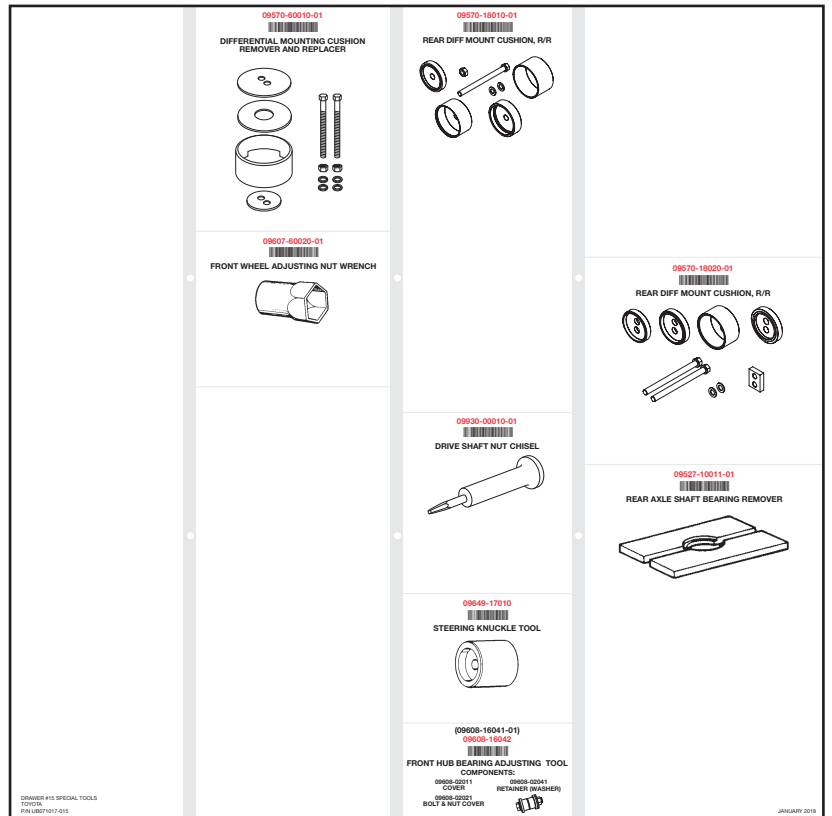

Drawer Liner Reference

TOOLS

- 09527-10011-01 REAR AXLE SHAFT BEARING REMOVER
- 09570-18010-01 REAR DIFF MOUNT CUSHION, R/R
- 09570-18020-01 REAR DIFF MOUNT CUSHION, R/R
- 09570-60010-01 DIFFERENTIAL MOUNTING CUSHION REMOVER AND REPLACER
- 09607-60020-01 FRONT WHEEL ADJUSTING NUT WRENCH
- 09608-16042 FRONT HUB BEARING ADJUSTING TOOL
- 09649-17010 STEERING KNUCKLE TOOL
- 09930-00010-01 DRIVE SHAFT NUT CHISEL

DRAWER 15