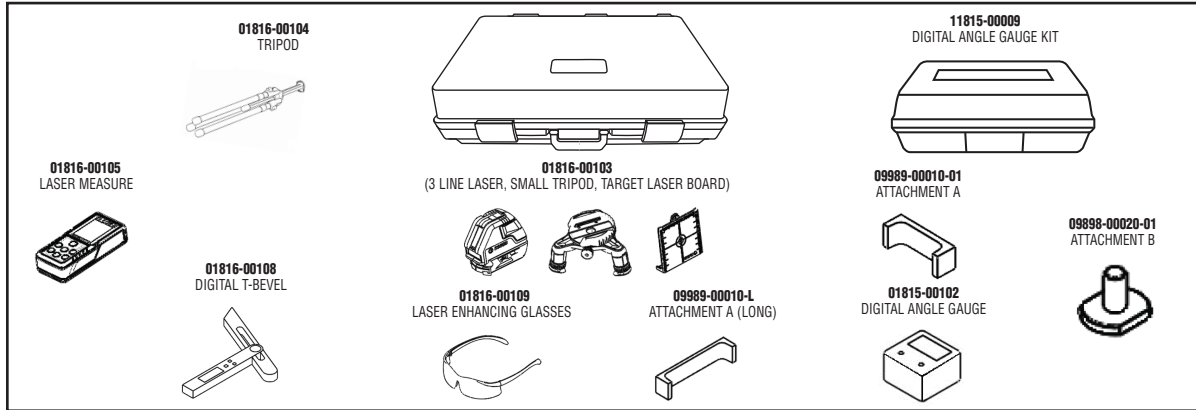

Note: Size of tools shown on this page are not to scale.

Essential Tools Not Located in Storage Cabinets

11816-00010 RADAR SENSOR CALIBRATION KIT

DCA-8000P T DIAGNOSTIC CHARGER

TSADVUNIT TECHSTREAM ADVI

DSS-5000P T HANDHELD TESTER