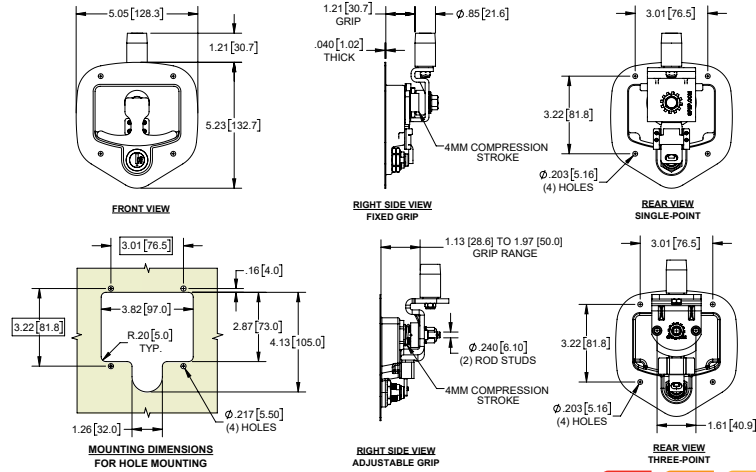

Hole Mounted, Padlocking, Compression Bi-Directional Folding T-Handles

Part Number	Key Code	Rotation	Pan Material / Finish	Handle Material / Finish	Cam Type	Grip
499BK-01	CH751	bi-directional	steel / black powder coated	die cast zinc / black powder coated	4mm compression stroke	1.21 [30.75]
499CH-01			steel / black powder coated	die cast zinc / chrome plated		
499SS-01			304SS / electropolished	die cast zinc / chrome plated		
499BK-10			steel / black powder coated	die cast zinc / black powder coated	4mm compression stroke with studs for 3pt latching	1.13 [28.6] to 1.97 [50.0]
499CH-10			steel / black powder coated	die cast zinc / chrome plated		
499SS-10			304SS / electropolished	die cast zinc / chrome plated		

- ▶ gasket available separately as part no. 496G-01
- ▶ recessed lock
- ▶ accepts up to 7/16" padlock
- ▶ see pg. 63 (part no. 723) for rods and accessories
- ▶ see pg. 70 for spare locks (LCEM-series & LCDB-series)

part no. 496G-01

Blind-Mounted, Padlocking, Compression Bi-Directional Folding T-Handles

Part Number	Key Code	Rotation	Pan Material / Finish	Handle Material / Finish	Cam Type	Grip
499BK-15	CH751	bi-directional	steel / black powder coated	die cast zinc / black powder coated	4mm compression stroke with studs for 3pt latching	1.13 [28.6] to 1.97 [50.0]
499CH-15			steel / black powder coated	die cast zinc / chrome plated		
499SS-15			304SS / electropolished	die cast zinc / chrome plated		
499BK-55	CH501	bi-directional	steel / black powder coated	die cast zinc / black powder coated	4mm compression stroke with studs for 3pt latching	1.13 [28.6] to 1.97 [50.0]
499CH-55			steel / black powder coated	die cast zinc / chrome plated		
499SS-55			304SS / electropolished	die cast zinc / chrome plated		