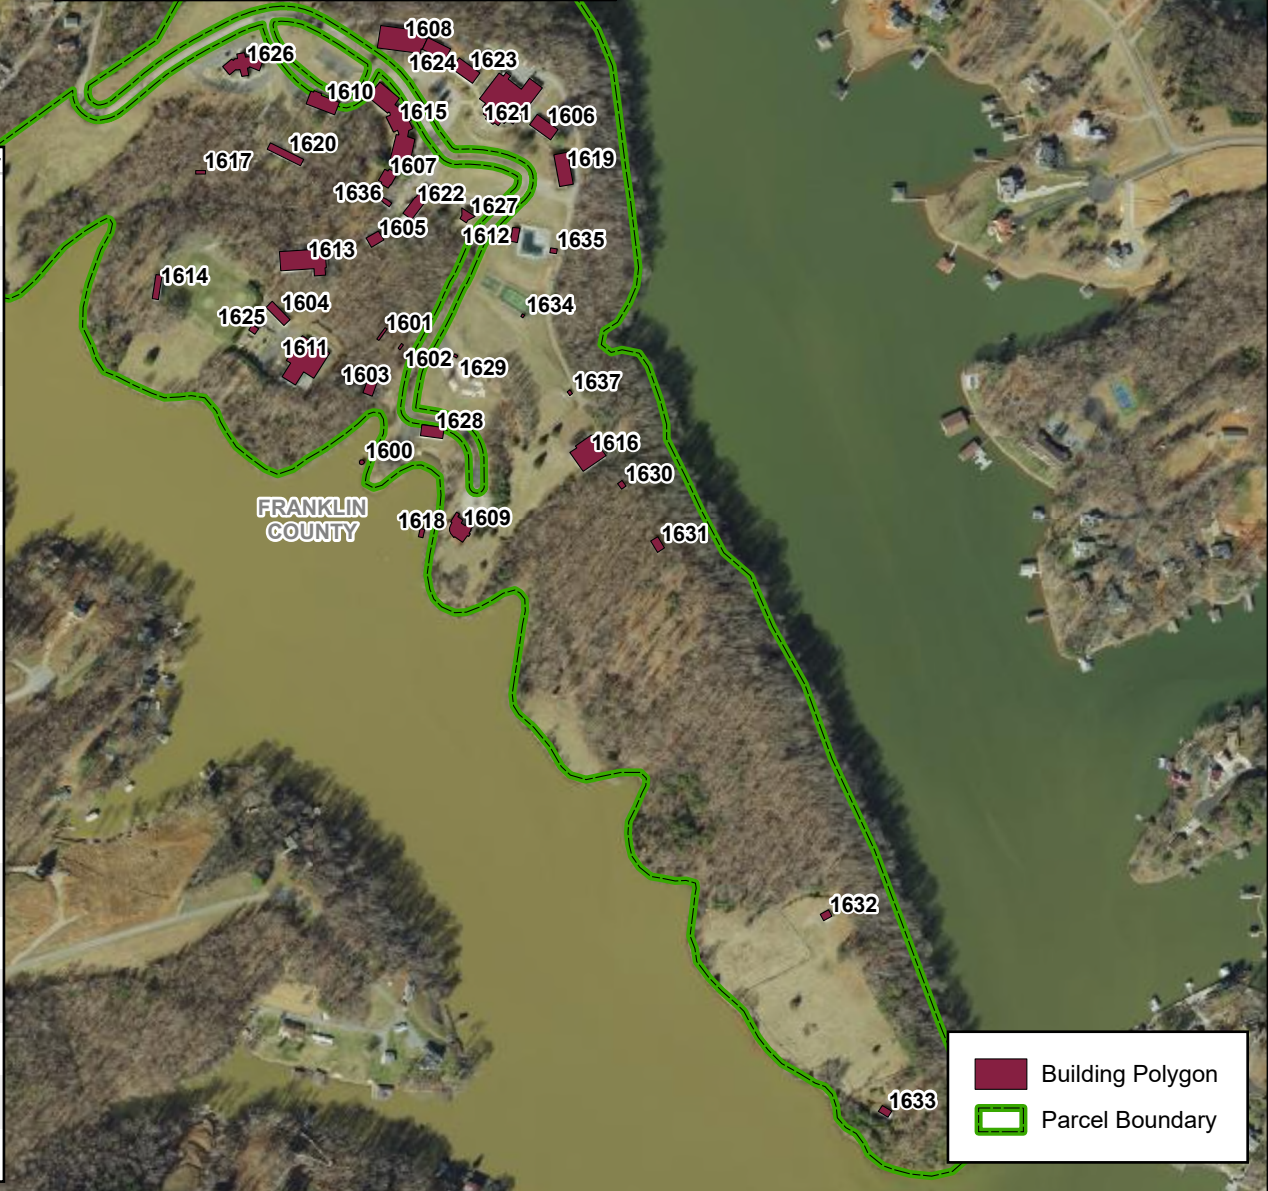

# Skelton 4-H Center Wirtz, VA

Building Name	Building Number
ADVANCE AUTO PARTS GAZEBO	1600
ARCHERY SHOOTING STANDS	1601
ARCHERY STORAGE	1602
BOAT HOUSE	1603
BUILDINGS AND GROUNDS SHOP	1604
CERAMICS AND COUNTRY STORE	1605
FLORA LODGE	1606
FRIENDSHIP RETIREMENT COMMUNITY WELLNESS CENTER	1607
HEPLER-JAMISON LODGE	1608
JAMES A. MEADOR NATURE EDUCATION BUILDING	1609
JOCO LEARNING CENTER/COMPUTER LAB	1610
JOHN G. ROCOVICH REGIONAL SHOOTING SPORTS COMPLEX	1611
LIONBERGER BATH HOUSE/SWIMMING POOL	1612
OPEN AIR PAVILION	1613
PATSY (P.T.) SMITH MEMORIAL GOLF COMPLEX	1614
REID JONES JR. LODGE & CONFERENCE CENTER	1615
REYNOLDS HORSE CENTER	1616
RIFLE RANGE BUILDING	1617
SHERIFF BOAT DOCK	1618
SKELTON/HANCOCK LODGE	1619
SMALL ANIMAL BARN	1620
SMITH CENTRAL ACTIVITIES BUILDING	1621
STAFF LODGE	1622
SVOBODA LODGE	1623
TAUBMAN CONFERENCE CENTER	1624
WASTE WATER TREATMENT PLANT	1625
WELCOME CENTER	1626
WILLARD AMPHITHEATER	1627
WILLARD PICNIC SHELTER	1628
WISS MINIATURE GOLF SHED	1629
WOOD SHED	1630
CHALLENGE COURSE PAVILION	1631
FAR POINT WALK-IN SHED	1632
FAR POINT PAVILION	1633
RECREATION FIELD STORAGE SHED	1634
POOL PUMP HOUSE	1635
FRIENDSHIP RETIREMENT GARAGE	1636
HORSE RING PAVILION	1637

Building Polygon  
 Parcel Boundary

Date Created: Oct 13, 2023