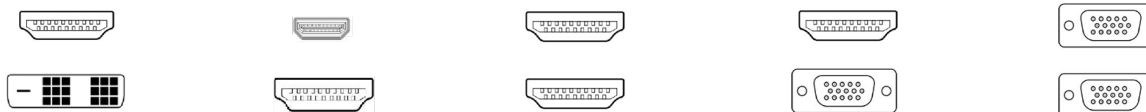

Get connected in a second

Fujitsu Accessories - Connectivity

Fujitsu	HDMI to DVI-D Cable	Micro HDMI to HDMI Cable	HDMI to HDMI 2.1a Cable	VGA Conversion Cable (HDMI to VGA)	VGA to VGA Cable
Length	1.8 m	2.0 m	2.0 m	0.18 m	1.8 m
Color	Black	Black	Black	Black	Black
Specification	HDMI 1.3	-	HDMI 2.1a, 8k at 6 Hz, UHD-2	165 MHz	-
Interface	male / male	male / male	male / male	male / female	male / male
Order information					
Order code	S26391-F6055-L250	S26391-F6055-L231	S26391-F6055-L218	S26391-F938-L900	S26391-F6055-L261