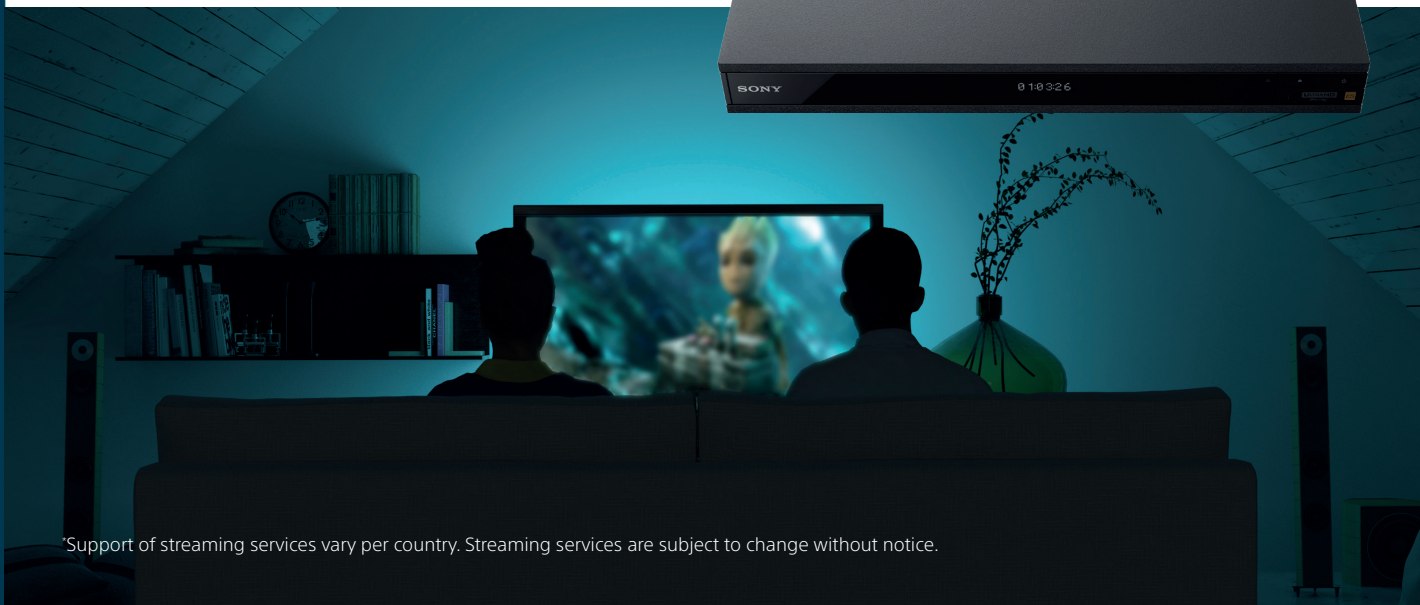

Premium construction for optimum audio-visual performance

Sony's unique frame-and-beam chassis construction eliminates microscopic vibrations, while also providing highly effective electrical shielding. All you experience is the highest sound and picture quality.