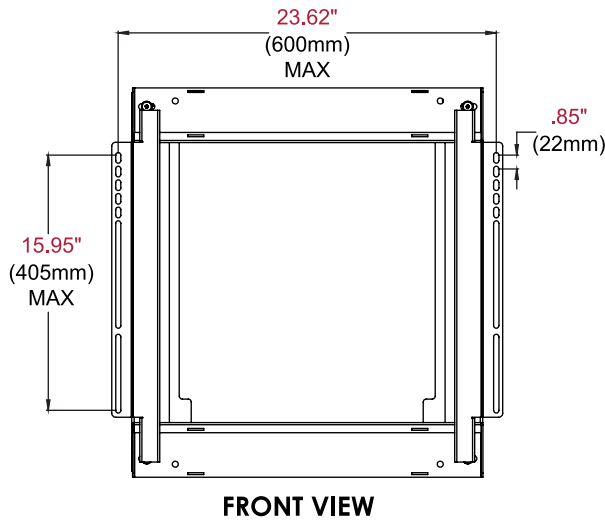

SF684VL2	SmartMount® Flat Wall Mount with Vertical Lift for 90.2 – 154lb (41 – 70kg) Interactive Displays
SF684VL3	SmartMount® Flat Wall Mount with Vertical Lift for 145.2 – 209lb (66 – 95kg) Interactive Displays

Product Specifications

	DIMENSIONS (W x H x D)	PRODUCT WEIGHT	LOAD CAPACITY	FINISH	AVAILABLE COLORS
SF684VL2	24.43" x 24.33" x 4.29" (621 x 618 x 109mm)	59lb (26.8kg)	90.2 – 154lb (41 – 70kg)	Textured	Black
SF684VL3			145.2 – 209lb (66 – 95kg)		

Package Specifications

	PACKAGE SIZE (W x H x D)	PACKAGE SHIP WEIGHT	PACKAGE UPC CODE	PACKAGE CONTENTS	UNITS IN PACKAGE
SF684VL2	30.25" x 4.38" x 33.25" (845 x 111 x 618mm)	67lb (30.4kg)	735029315131	Wall Mount, Vertical Lift, Adaptor Bracket, Mounting Hardware	1
SF684VL3			735029315148		

All dimensions = inch (mm)

Architect Specifications

The Smartmount® Flat Wall Mount with Vertical Lift shall be a Peerless-AV model SF684VL2 or SF684VL3 and shall be located where indicated on the plans. Assembly and installation shall be done according to instructions provided by the manufacturer.

Visit peerless-av.com to see the complete line of AV solutions from Peerless-AV, including outdoor displays, wireless, kiosks, digital audio, display mounts, projector mounts, carts/stands, and a full assortment of accessories.

Peerless-AV
2300 White Oak Circle
Aurora, IL 60502 USA

(800) 865-2112
(630) 375-5100
Fax: (800) 359-6500

Peerless-AV Europe
Unit 3 Watford Interchange
Colonial Way, Watford
Herts, WD24 4WP
United Kingdom
+44 (0) 1923 200100
Fax: +44 (0) 1923 200101

Peerless-AV de México
Ave de las Industrias 413
Parque Industrial Escobedo
Escobedo, N.L.,
Mexico 66050
+52 (81) 8384-8300
Fax: +52 (81) 8384-8360