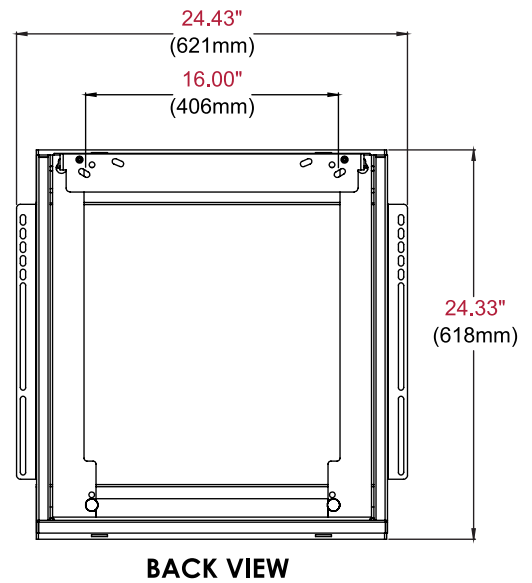

SF684VL2	SmartMount® Flat Wall Mount with Vertical Lift for 90.2 – 154lb (41 – 70kg) Interactive Displays
SF684VL3	SmartMount® Flat Wall Mount with Vertical Lift for 145.2 – 209lb (66 – 95kg) Interactive Displays

Product Specifications

	DIMENSIONS (W x H x D)	PRODUCT WEIGHT	LOAD CAPACITY	FINISH	AVAILABLE COLORS
SF684VL2	24.43" x 24.33" x 4.29" (621 x 618 x 109mm)	59lb (26.8kg)	90.2 – 154lb (41 – 70kg)	Textured	Black
SF684VL3			145.2 – 209lb (66 – 95kg)		

Package Specifications

	PACKAGE SIZE (W x H x D)	PACKAGE SHIP WEIGHT	PACKAGE UPC CODE	PACKAGE CONTENTS	UNITS IN PACKAGE
SF684VL2	30.25" x 4.38" x 33.25" (845 x 111 x 618mm)	67lb (30.4kg)	735029315131	Wall Mount, Vertical Lift, Adaptor Bracket, Mounting Hardware	1
SF684VL3			735029315148		

All dimensions = inch (mm)

Architect Specifications

The Smartmount® Flat Wall Mount with Vertical Lift shall be a Peerless-AV model SF684VL2 or SF684VL3 and shall be located where indicated on the plans. Assembly and installation shall be done according to instructions provided by the manufacturer.

Visit peerless-av.com to see the complete line of AV solutions from Peerless-AV, including outdoor displays, wireless, kiosks, digital audio, display mounts, projector mounts, carts/stands, and a full assortment of accessories.

Peerless-AV
2300 White Oak Circle
Aurora, IL 60502 USA

(800) 865-2112
(630) 375-5100
Fax: (800) 359-6500

Peerless-AV Europe
Unit 3 Watford Interchange
Colonial Way, Watford
Herts, WD24 4WP
United Kingdom
+44 (0) 1923 200100
Fax: +44 (0) 1923 200101

Peerless-AV de México
Ave de las Industrias 413
Parque Industrial Escobedo
Escobedo, N.L.,
Mexico 66050
+52 (81) 8384-8300
Fax: +52 (81) 8384-8360