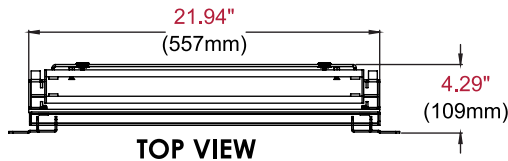

SF684VL2	SmartMount® Flat Wall Mount with Vertical Lift for 90.2 – 154lb (41 – 70kg) Interactive Displays
SF684VL3	SmartMount® Flat Wall Mount with Vertical Lift for 145.2 – 209lb (66 – 95kg) Interactive Displays

Product Specifications

	DIMENSIONS (W x H x D)	PRODUCT WEIGHT	LOAD CAPACITY	FINISH	AVAILABLE COLORS
SF684VL2	24.43" x 24.33" x 4.29" (621 x 618 x 109mm)	59lb (26.8kg)	90.2 – 154lb (41 – 70kg)	Textured	Black
SF684VL3			145.2 – 209lb (66 – 95kg)		

Package Specifications

	PACKAGE SIZE (W x H x D)	PACKAGE SHIP WEIGHT	PACKAGE UPC CODE	PACKAGE CONTENTS	UNITS IN PACKAGE
SF684VL2	30.25" x 4.38" x 33.25" (845 x 111 x 618mm)	67lb (30.4kg)	735029315131	Wall Mount, Vertical Lift, Adaptor Bracket, Mounting Hardware	1
SF684VL3			735029315148		

All dimensions = inch (mm)