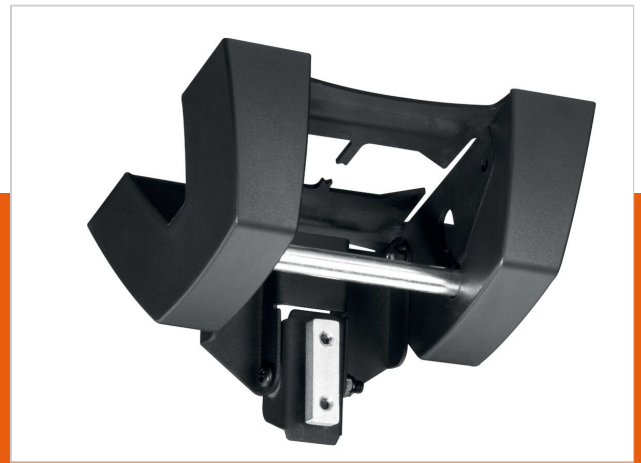

PUC 1070 Ceiling plate tilt

Article number (SKU) 7210704
 Colour Black

The PUC 1070 ceiling plate is a part of the modular Connect-it system with which you can create a ceiling solution for medium- to large-sized displays.

PUC 1070 Ceiling plate tilt

www.vogels.com

VOGEL'S HOLDING BV 2019 (c) All rights reserved.
Subject to printing errors, technical and price amendments.
Date: 2019-06-05

Specifications

Product type number	PUC 1070
Article number (SKU)	7210704
Colour	Black
EAN single box	8712285318689
TÜV certified	Yes
Tilt	Tilt up to 90°
Guarantee	5 years
Max. weight load (kg)	80
Ceiling plate options	Flat / inclined 0-90°
Ceiling types	Flat / inclined ceiling
Connect It exceptions	2x if inches gte 65
Fischer inside	Yes