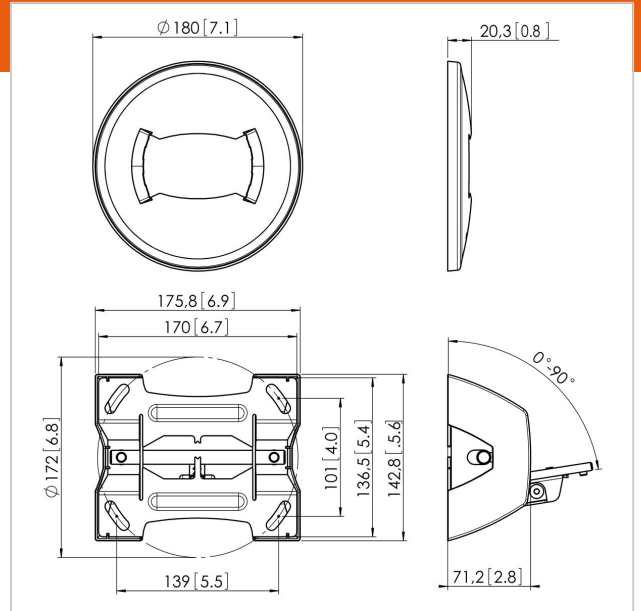

PUC 1070 Ceiling plate tilt

Article number (SKU) 7210704
 Colour Black

The PUC 1070 ceiling plate is a part of the modular Connect-it system with which you can create a ceiling solution for medium- to large-sized displays.

PUC 1070 Ceiling plate tilt

www.vogels.com

VOGEL'S HOLDING BV 2019 (c) All rights reserved.
Subject to printing errors, technical and price amendments.
Date: 2019-06-05

Specifications

Product type number	PUC 1070
Article number (SKU)	7210704
Colour	Black
EAN single box	8712285318689
TÜV certified	Yes
Tilt	Tilt up to 90°
Guarantee	5 years
Max. weight load (kg)	80
Ceiling plate options	Flat / inclined 0-90°
Ceiling types	Flat / inclined ceiling
Connect It exceptions	2x if inches gte 65
Fischer inside	Yes