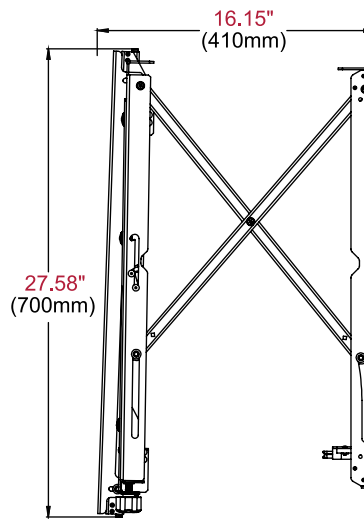

Product Specifications

	DIMENSIONS (W X H X D)	PRODUCT WEIGHT	LOAD CAPACITY	FINISH	AVAILABLE COLORS
DS-VW795-QR	32.87" x 27.58" x 4.09" (835 x 700 x 93-104mm)	40lb (18.1kg)	225lb (102kg)	Powder Coat	Black

Package Specifications

	PACKAGE SIZE (W x H x D)	PACKAGE SHIP WEIGHT	PACKAGE UPC CODE	PACKAGE CONTENTS	UNITS IN PACKAGE
DS-VW795-QR	34.00" x 28.00" x 3.75" (864 x 711 x 95mm)	43lb (19.5kg)	735029301455	Wall mount assembly, mounting attachment rails, fasteners	1

Accessories

- ACC-V800X: Adaptor for VESA® 800 x 400mm mounting patterns
- DS-ACC770: Media Player Mounting Bracket

TOP VIEW

All dimensions = inch (mm)

FRONT VIEW

SIDE VIEW EXTENDED

SIDE VIEW COLLAPSED

Architect Specifications