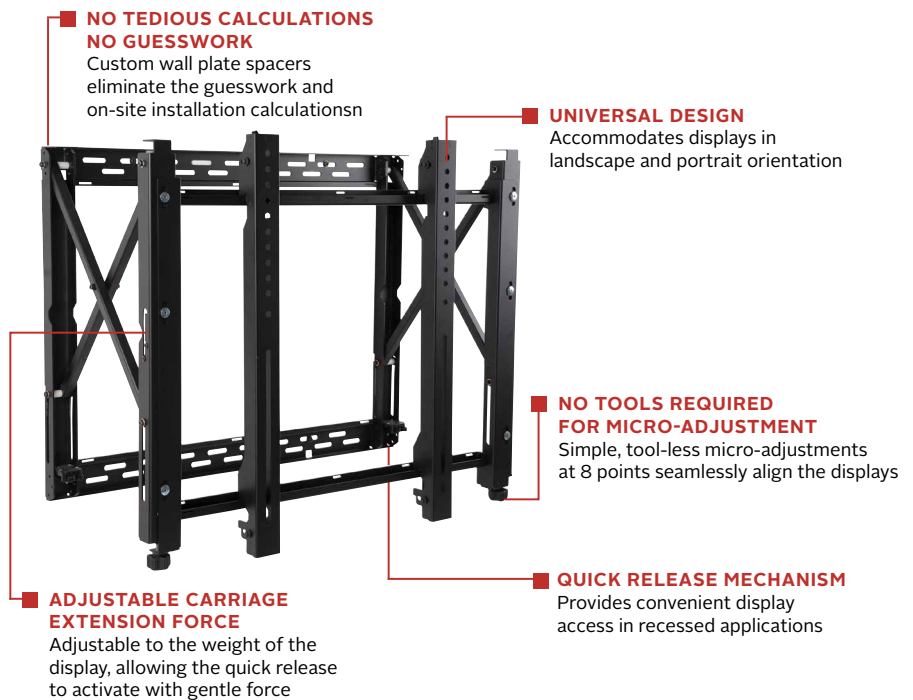

DS-VW795-QR

Display size
65"-98"

Max load
225lb (102kg)

SMARTMOUNT.

Full Service Video Wall Mount with Quick Release

FOR 65" TO 98" DISPLAYS

The DS-VW795-QR full service video wall mount with quick release offers an easy to install and service solution for both landscape and portrait large format displays. Designed for quick service access in recessed video wall applications, the DS-VW795-QR provides versatility demanded by today's integrator. With the quick-release functionality, users have the ability to articulate the display from the wall by gently pressing on the front of the display. Featuring tool-less micro-adjustment at eight points, the mounts can overcome uneven walls to create a seamless video wall display. In addition, custom wall plate spacers eliminating the guesswork and on-site installation calculations and measurement reducing installation time and cost. With no-tool-required micro-adjustments and easy-access to any display for quick serviceability, it's the ultimate video wall mounting solution.

The DS-VW795-QR's pop out mechanism provides easy-access and quick serviceability, so you can achieve a seamless video wall in no time.

Additional Features

- ✓ Quick release pop out mechanism provides convenient display access in recessed applications
- ✓ Quick release can be disabled with a locking screw to prevent unintentional pop outs
- ✓ Carriage extension force can be adjusted to accommodate the weight of the display, allowing the quick release to activate with gentle force
- ✓ Tool-less micro-adjustments at 8 points allows the mount to overcome uneven walls to create a seamless video wall display
- ✓ Accommodates displays in landscape and portrait orientation
- ✓ Reusable custom wall plate spacers eliminate the guesswork and on-site installation calculations
- ✓ Modular mount for unlimited video wall display configurations
- ✓ Integrated cable management tie-backs make display-to-display cabling simple