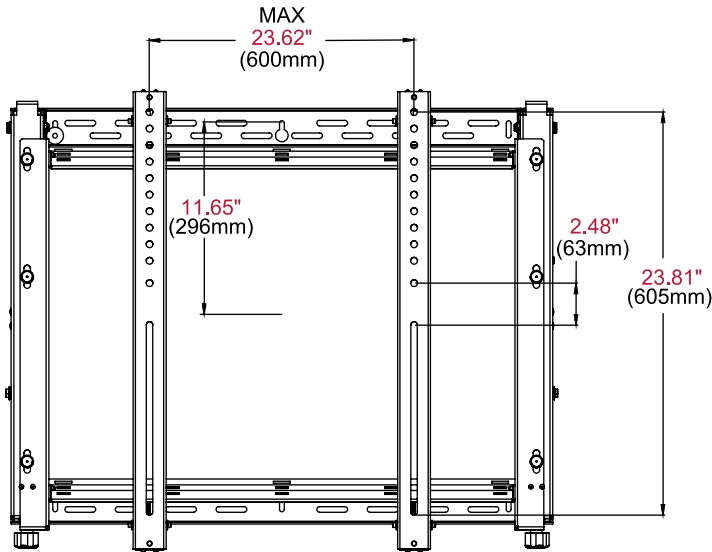

Product Specifications

	DIMENSIONS (W X H X D)	PRODUCT WEIGHT	LOAD CAPACITY	FINISH	AVAILABLE COLORS
DS-VW795-QR	32.87" x 27.58" x 4.09" (835 x 700 x 93-104mm)	40lb (18.1kg)	225lb (102kg)	Powder Coat	Black

Package Specifications

	PACKAGE SIZE (W x H x D)	PACKAGE SHIP WEIGHT	PACKAGE UPC CODE	PACKAGE CONTENTS	UNITS IN PACKAGE
DS-VW795-QR	34.00" x 28.00" x 3.75" (864 x 711 x 95mm)	43lb (19.5kg)	735029301455	Wall mount assembly, mounting attachment rails, fasteners	1

Accessories

- ACC-V800X: Adaptor for VESA® 800 x 400mm mounting patterns
- DS-ACC770: Media Player Mounting Bracket

TOP VIEW

All dimensions = inch (mm)

FRONT VIEW

SIDE VIEW EXTENDED

SIDE VIEW COLLAPSED

Architect Specifications