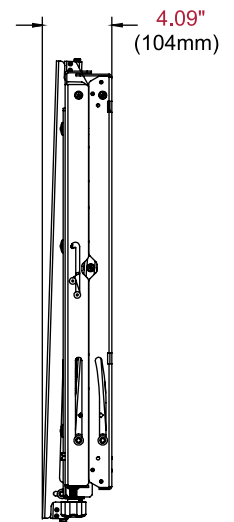

DS-VW795-QR

Display size
65"-98"

Max load
225lb (102kg)

SMARTMOUNT.

Full Service Video Wall Mount with Quick Release

FOR 65" TO 98" DISPLAYS

The DS-VW795-QR full service video wall mount with quick release offers an easy to install and service solution for both landscape and portrait large format displays. Designed for quick service access in recessed video wall applications, the DS-VW795-QR provides versatility demanded by today's integrator. With the quick-release functionality, users have the ability to articulate the display from the wall by gently pressing on the front of the display. Featuring tool-less micro-adjustment at eight points, the mounts can overcome uneven walls to create a seamless video wall display. In addition, custom wall plate spacers eliminating the guesswork and on-site installation calculations and measurement reducing installation time and cost. With no-tool-required micro-adjustments and easy-access to any display for quick serviceability, it's the ultimate video wall mounting solution.

Product Specifications

	DIMENSIONS (W X H X D)	PRODUCT WEIGHT	LOAD CAPACITY	FINISH	AVAILABLE COLORS
DS-VW795-QR	32.87" x 27.58" x 4.09" (835 x 700 x 93-104mm)	40lb (18.1kg)	225lb (102kg)	Powder Coat	Black

Package Specifications

	PACKAGE SIZE (W x H x D)	PACKAGE SHIP WEIGHT	PACKAGE UPC CODE	PACKAGE CONTENTS	UNITS IN PACKAGE
DS-VW795-QR	34.00" x 28.00" x 3.75" (864 x 711 x 95mm)	43lb (19.5kg)	735029301455	Wall mount assembly, mounting attachment rails, fasteners	1

Accessories

- ACC-V800X: Adaptor for VESA® 800 x 400mm mounting patterns
- DS-ACC770: Media Player Mounting Bracket

TOP VIEW

All dimensions = inch (mm)

FRONT VIEW

SIDE VIEW EXTENDED

SIDE VIEW COLLAPSED

Architect Specifications