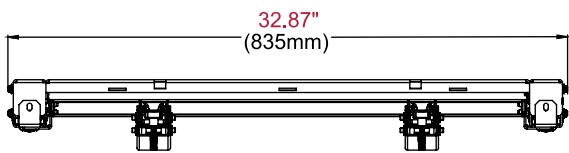

DS-VW795-QR

Display size
65"-98"

Max load
225lb (102kg)

SMARTMOUNT.

Full Service Video Wall Mount with Quick Release

FOR 65" TO 98" DISPLAYS

The DS-VW795-QR full service video wall mount with quick release offers an easy to install and service solution for both landscape and portrait large format displays. Designed for quick service access in recessed video wall applications, the DS-VW795-QR provides versatility demanded by today's integrator. With the quick-release functionality, users have the ability to articulate the display from the wall by gently pressing on the front of the display. Featuring tool-less micro-adjustment at eight points, the mounts can overcome uneven walls to create a seamless video wall display. In addition, custom wall plate spacers eliminating the guesswork and on-site installation calculations and measurement reducing installation time and cost. With no-tool-required micro-adjustments and easy-access to any display for quick serviceability, it's the ultimate video wall mounting solution.

Product Specifications

	DIMENSIONS (W X H X D)	PRODUCT WEIGHT	LOAD CAPACITY	FINISH	AVAILABLE COLORS
DS-VW795-QR	32.87" x 27.58" x 4.09" (835 x 700 x 93-104mm)	40lb (18.1kg)	225lb (102kg)	Powder Coat	Black

Package Specifications

	PACKAGE SIZE (W x H x D)	PACKAGE SHIP WEIGHT	PACKAGE UPC CODE	PACKAGE CONTENTS	UNITS IN PACKAGE
DS-VW795-QR	34.00" x 28.00" x 3.75" (864 x 711 x 95mm)	43lb (19.5kg)	735029301455	Wall mount assembly, mounting attachment rails, fasteners	1

Accessories

- ACC-V800X: Adaptor for VESA® 800 x 400mm mounting patterns
- DS-ACC770: Media Player Mounting Bracket

TOP VIEW

All dimensions = inch (mm)

FRONT VIEW

SIDE VIEW EXTENDED

SIDE VIEW COLLAPSED

Architect Specifications