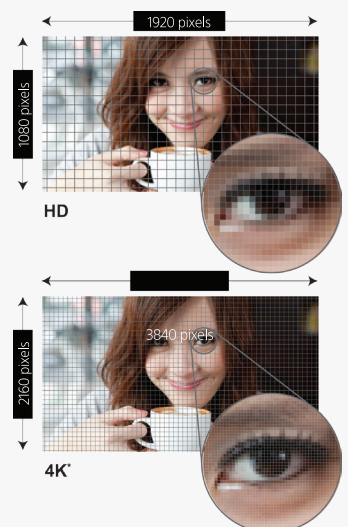

Ultimate Picture Quality

16:9 4K resolution (3840 x 2160 pixels)

With over 8 million pixels, a 4K resolution screen offers four times the detail of Full HD. Combined with the ability to manage 4K 60P up to 18Gbps, it now produces a level of detail and realism beyond anything you've seen before.