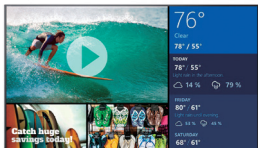

BRAVIA Signage (WQ-BS1)

BRAVIA Signage simplifies management and distribution of signage content across multiple networked BRAVIA displays. Group displays, schedule content playback and more – everything's included with this highly flexible package.