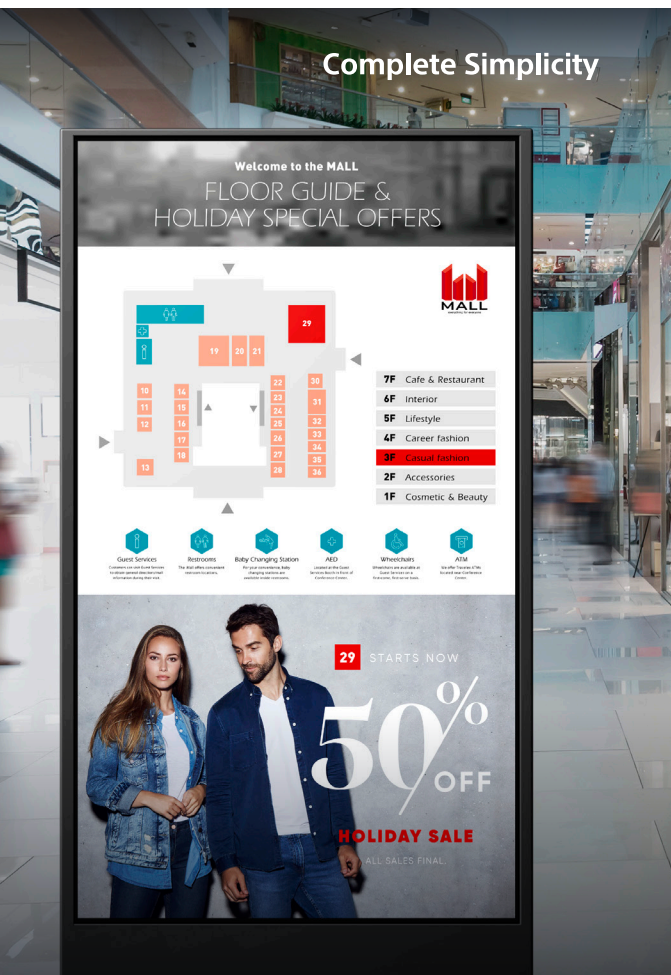

Complete Simplicity

Strong performance

With new functionalities such as Wi-Fi 5GHz Support, Apple AirPlay, Chromecast built-in, DICOM, the BRAVIA performance is stronger than ever before.

Elegant design

With the sleek new design, your BRAVIA will add a perfectly sophisticated touch to any environment.

Versatile control options

Easily control your BRAVIA remotely – including on/off, input signal select and adjust volume – via IP or via RS-232C. For quick operation in meetings or for digital signage, it takes just one click to change to your chosen default settings.

Automatic on/off feature

Easily program your BRAVIA with the On Timer feature to automatically turn your BRAVIA on or off.

Mode portrait and 24/7 capability

For greater signage impact, the BRAVIA Display can be used in both in portrait orientation and operate 24/7.

Professional Mode

There is now more control to disable input or remote control, remove labels and block buttons; customize and store display settings and features, add security then copy them easily from display to display via USB flash memory.