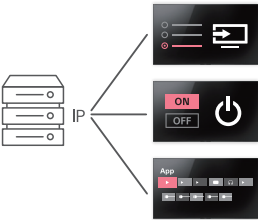

Over 100 REST APIs for remote monitoring and control

With more than 100 REST APIs built-in, monitoring and controls from remote locations and integration with external systems are available. We also provide a free app that enables control of the display via IP.