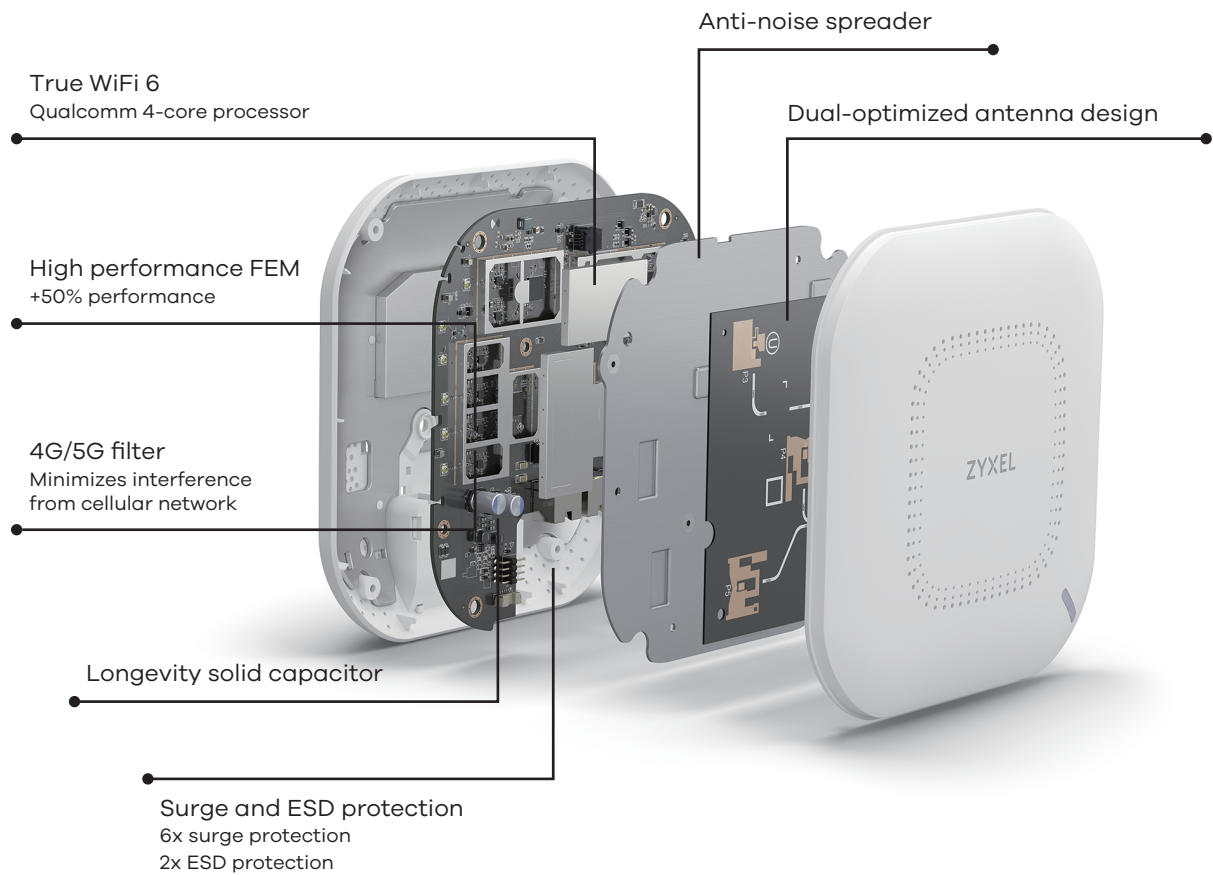

Powerful Hardware Design