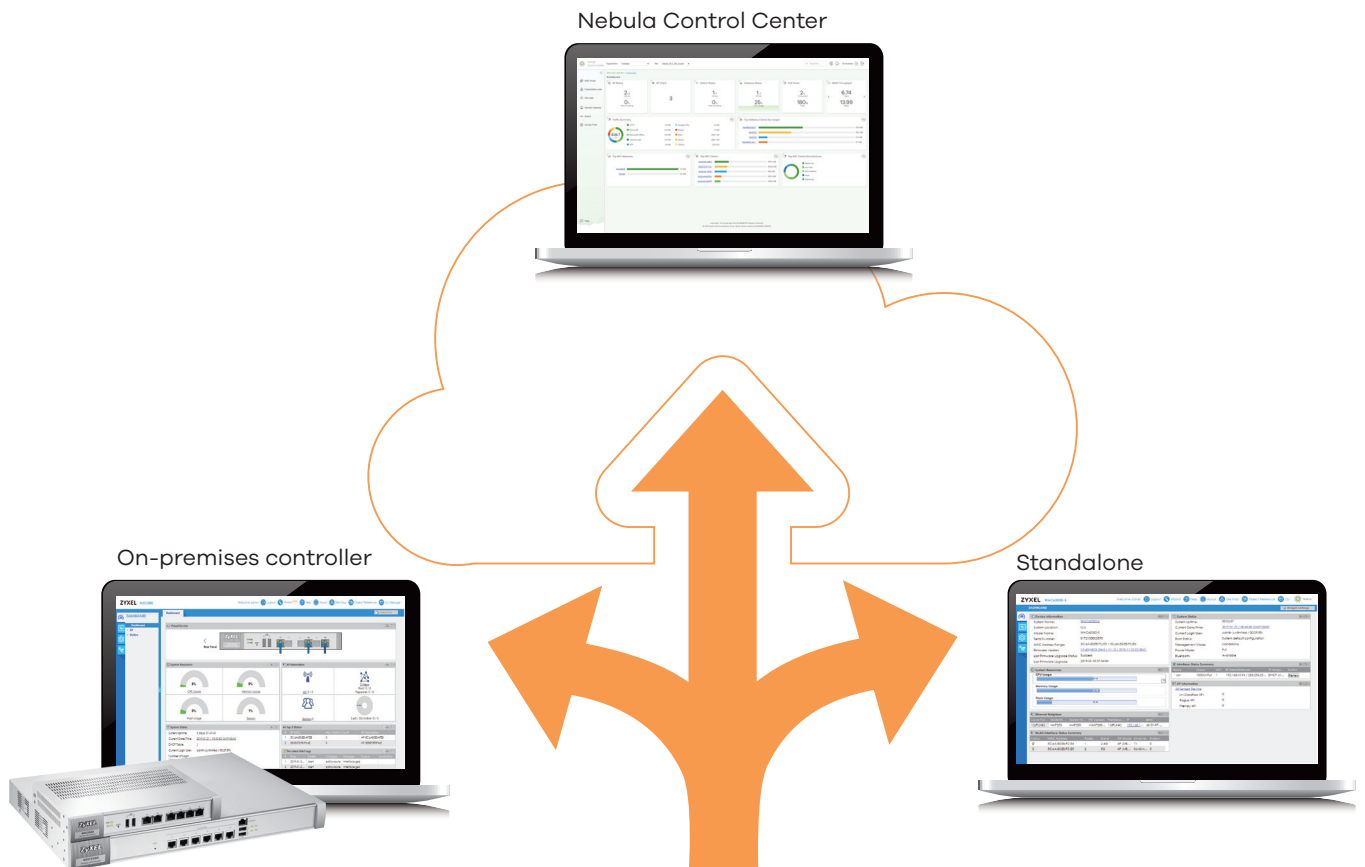

Switch Among Triple Modes