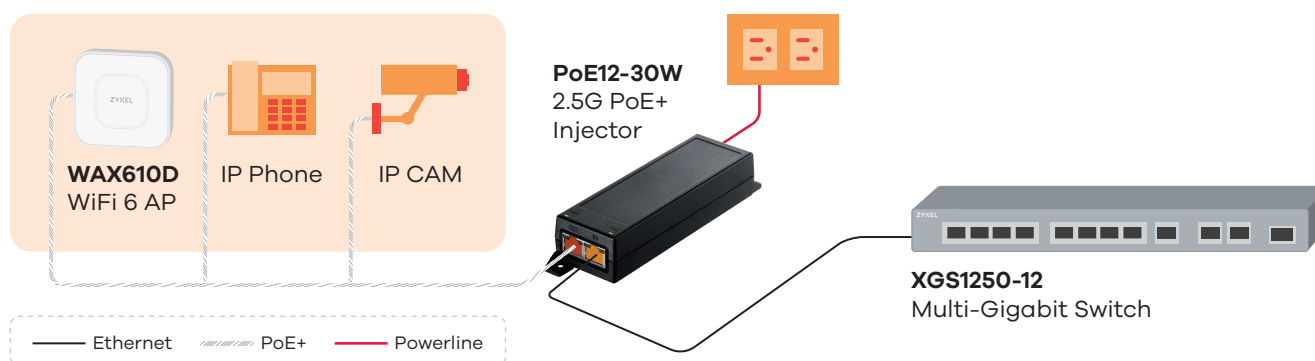

Superior performance with innovative “Dual-optimized” antenna

People without RF expertise may not realize that installing an AP optimized for ceiling-mount as wall-mount may cause the ceiling-mount radiation pattern to interfere with other devices up- or downstairs as well as to deliver signals with shorter-than-expected range for its clients. Designed with the innovative “Dual-optimized” antenna, the WAX610D adapts to both wall- and ceiling-mount installations. Thus, users can switch between the two optimized antenna modes easily to fit either situation. To boost WiFi speeds for your network, the WAX610D is definitely an excellent choice.

4G/5G cellular network coexistence

With the growing pervasiveness of mobile devices in the wireless network, users start to experience degraded performance, such as ping drops and high latency, however whenever user shutdown the mobile equipment, wireless service resumes working smooth. Thus, to enable 4G/5G cellular network coexistence and minimize interference from 4G/5G antennas or signal boosters, the WAX610D has built-in 4G/5G interference filters. As a result, the visible or invisible 4G/5G indoor antennas in the environment is no longer an issue when installing APs.

*1: The licensing terms may vary depending on part numbers or regions
Please contact your local sales representative.

Powerful Hardware Design

Switch Among Triple Modes

Suggested PoE Injector

Specifications