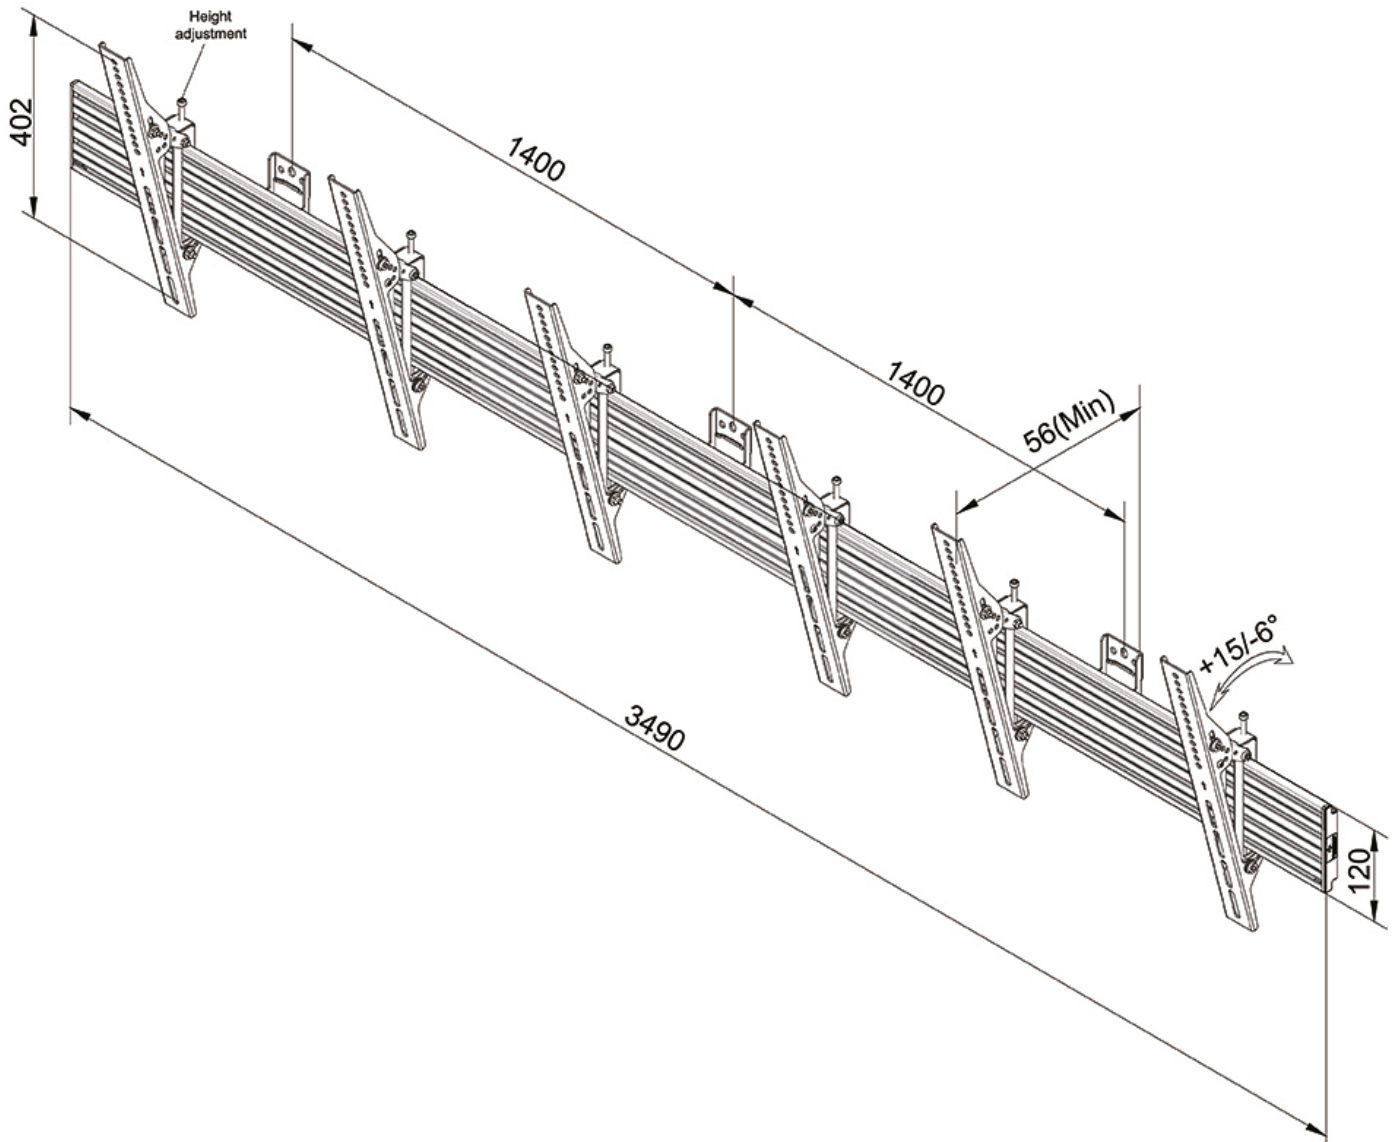

NMPRO-WMB3

NEOMOUNTS PRO MENU BOARD WALL MOUNT

Neomounts

Measuring unit: mm