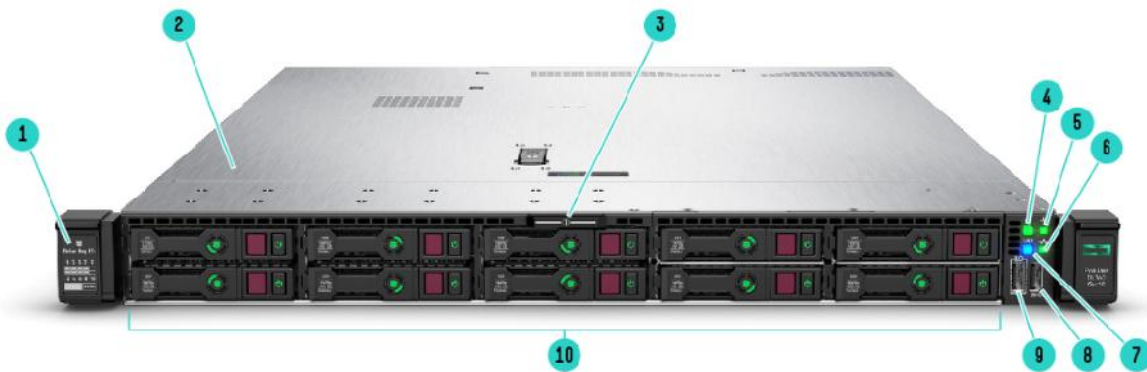

HPE DL360 Gen10

-
-
-
-

: server@servershop.kz
: +7-701-7189604

8 SFF Front View – 8 SFF + 2 SFF- Universal Media Bay option shown

Premium 10SFF NVMe Front View

4 LFF Front View – Standard 4 LFF shown

Internal View - Standard for all DL360 Gen10