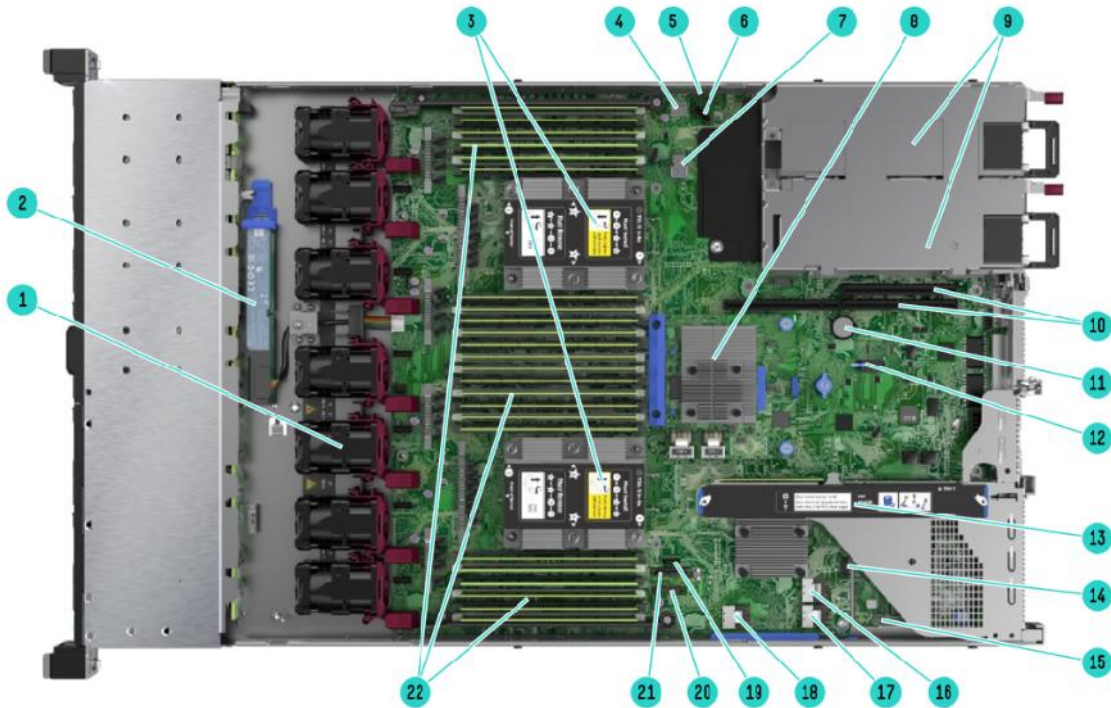

HPE DL360 Gen10

-
-
-
-

: server@servershop.kz
: +7-701-7189604

8 SFF Front View – 8 SFF + 2 SFF- Universal Media Bay option shown

Premium 10SFF NVMe Front View

4 LFF Front View – Standard 4 LFF shown

Internal View - Standard for all DL360 Gen10