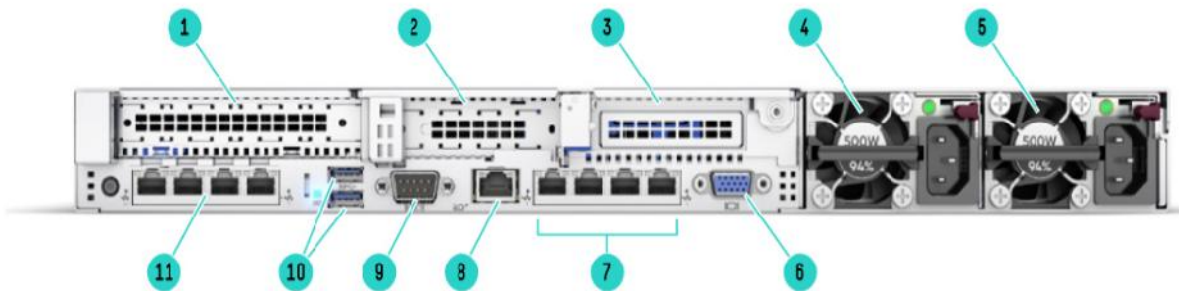

HPE DL360 Gen10

-
-
-
-

: server@servershop.kz
: +7-701-7189604

8 SFF Front View – 8 SFF + 2 SFF- Universal Media Bay option shown

Premium 10SFF NVMe Front View

4 LFF Front View – Standard 4 LFF shown

Internal View - Standard for all DL360 Gen10