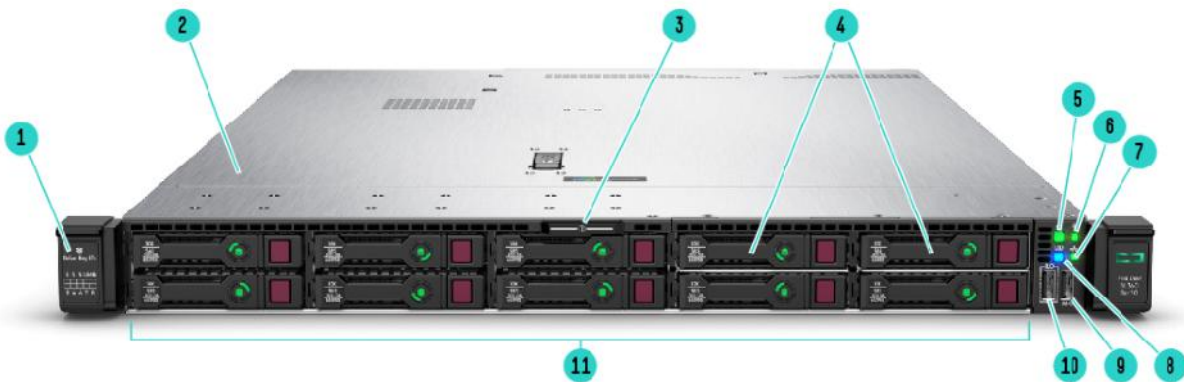

HPE DL360 Gen10

-
-
-
-

: server@servershop.kz
: +7-701-7189604

8 SFF Front View – 8 SFF + 2 SFF- Universal Media Bay option shown

Premium 10SFF NVMe Front View

4 LFF Front View – Standard 4 LFF shown

Internal View - Standard for all DL360 Gen10