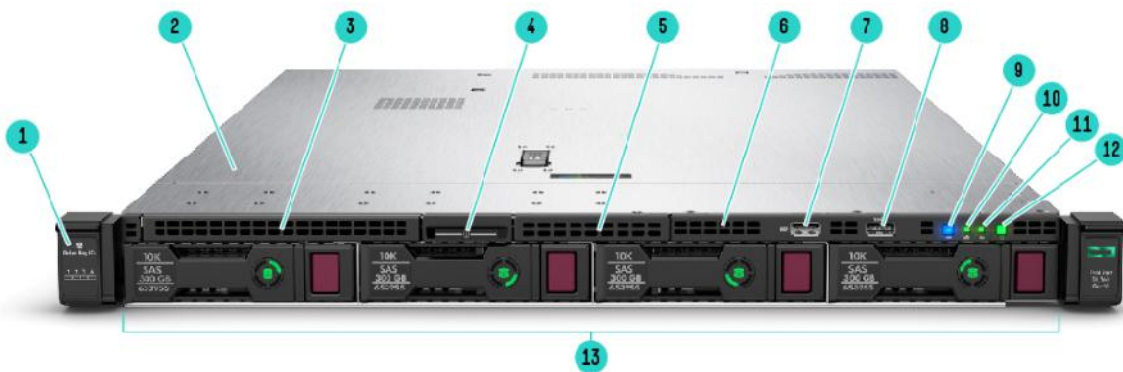

HPE DL360 Gen10

-
-
-
-

: server@servershop.kz
: +7-701-7189604

8 SFF Front View – 8 SFF + 2 SFF- Universal Media Bay option shown

Premium 10SFF NVMe Front View

4 LFF Front View – Standard 4 LFF shown

Internal View - Standard for all DL360 Gen10