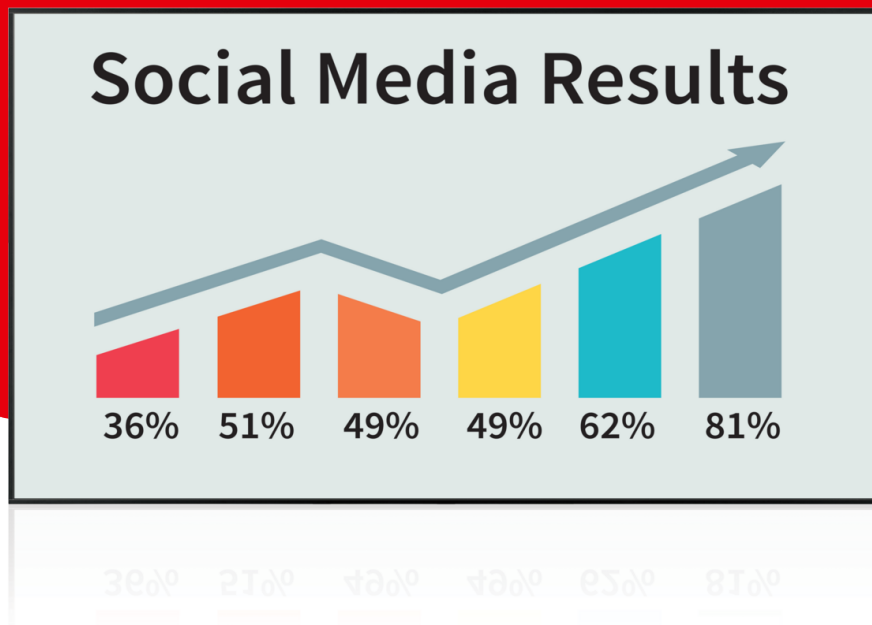

Smart large format signage and meeting room displays

PN-HB851

Create eye-catching visuals and messaging

- 85" (215,9 cm) display for professional 16/7 signage
- Powerful and flexible stand-alone operation with embedded Android 7.1 SoC
- Portrait, Landscape and Face-Down Installation Support
- SHARP E-Signage S Player Pre-Installed on Android SoC
- Multi Screen Mode: 5x5
- CEC Support for HDMI
- 3840 x 2160 pixels with 350cd/m2
- Flexible performance upgrade with Mini-OPS extension slot
- Slim Bezel Design with Speakers 10W + 10W
- Quad Screen Mode, Auto Input, Priority Input, Start Input Mode
- P in P and P by P Mode
- Wakeup via HDMI, RS232 and LAN

Specifikationer

DISPLAY MODULE DATA

Panel Technology	LCD TFT
Native Resolution (Pixels)	3840 X 2160
Diagonal Size (inches / cm)	85 / 215,9
Aspect Ratio	16:9
Backlight Technology	Direct LED
Brightness (cd/m2)	350
Contrast Ratio	5000:1
Display Colours	10.7 Billion
Response Time (grey to grey avg) ms	9,5
Viewing Angle (H/V)0 CR >10	178 / 178