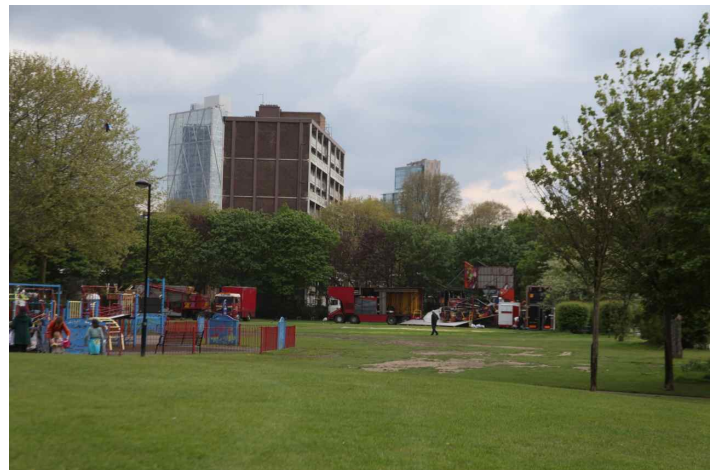

02159-004.jpg