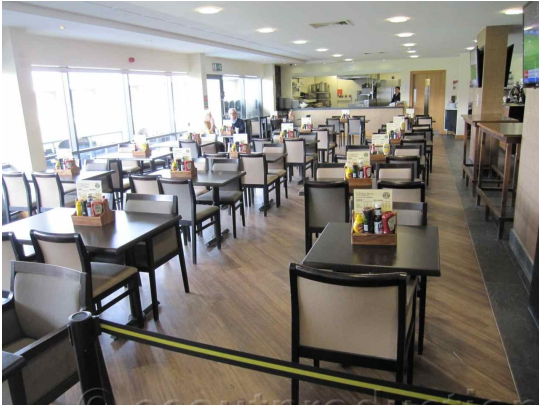

Location SP01515	Additional Info	Address
Spacious and contemporary dining/bar area with modern kitchen within football stadium.	Distance From London W1(miles): 9.97 Parking: Access: Availability: Power: Noise:	Area: Central London\North London