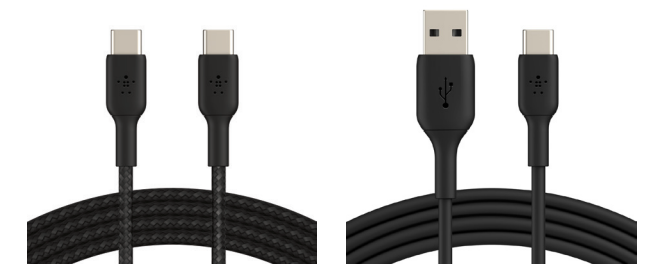

Power and Protection

SCREENFORCE™ TruePrivacy Screen Protection for iPad

iPad 7th Gen	OVA008zz
iPad Air 3	OVA009zz
iPad Pro 11	OVA010zz
iPad Pro 12.9" (3rd Gen)	OVA011zz

Ethernet+Power Adapter (Lightning Connector)

B2B165bt

Power Bank 10K (Multi-port)

Part# F8J267btBLK

- 10,000 mAh
- 15W total power
- 3 ports: 2 USB-A and 1 USB-C
- 6 in./15cm USB-A to USB-C cable included

Lightning to USB-A Cable, 1M, black CAA001bt1MBK	Braided USB-C to Lightning Cable 1M, black CAA004bt1MBK
Lightning to USB-A Cable, 2M, black CAA001bt2MBK	Braided USB-C to Lightning Cable 2M, black CAA004bt2MBK

Braided USB-C to USB-C Cable 1M, black CAB004bt1MBK	USB-C to USB-A Cable 1M, black CAB001bt1MBK
Braided USB-C to USB-C Cable 2M, black CAB004bt2MBK	USB-C to USB-A Cable 2M, black CAB001bt2MBK

Dual USB-A Car Charger 24W