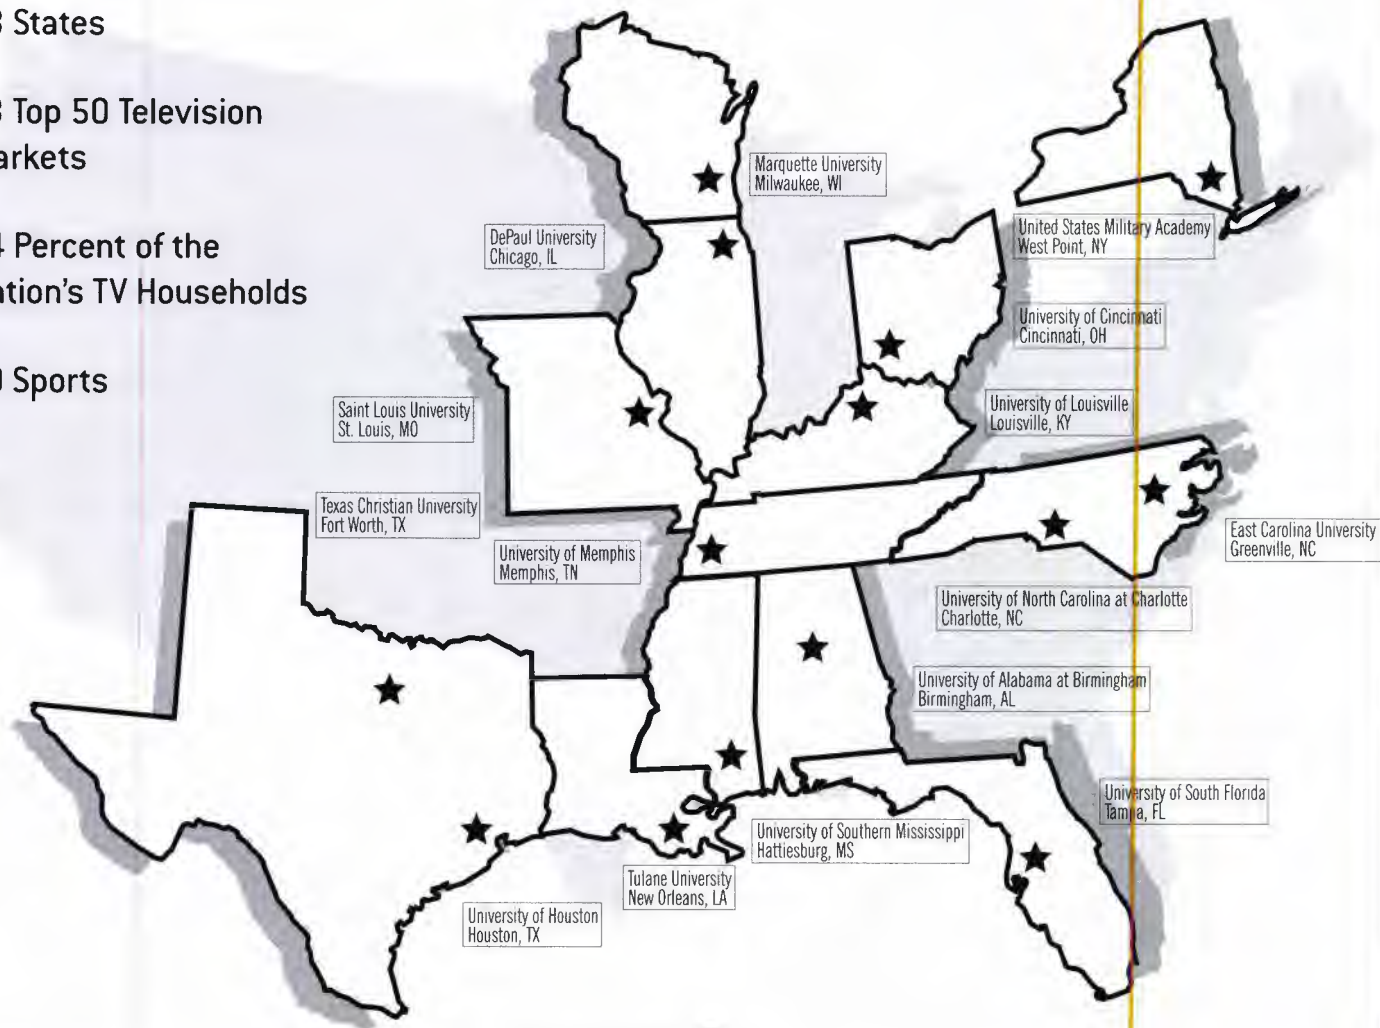

CONFERENCE USA

- ★ 15 Universities
- ★ 13 States
- ★ 13 Top 50 Television Markets
- ★ 24 Percent of the Nation's TV Households
- ★ 19 Sports

C-USA FACTS

- ★ Conference USA spans 13 states across the U.S., more than any other Division I conference
- ★ C-USA has one of the largest total enrollments among major conferences with more than 275,000 students
- ★ C-USA markets have a combined population of more than 28 million
- ★ With approximately 25 million households in its markets, C-USA comprises nearly 24 percent of the nation's television audience
- ★ Thirteen C-USA schools are located in the nation's Top 50 markets, including six in the Top 25
- ★ C-USA has more than 1.5 million alumni throughout the U.S.
- ★ Eight C-USA markets rank in the Top 150 for population growth over the last 10 years, including four in the Top 50