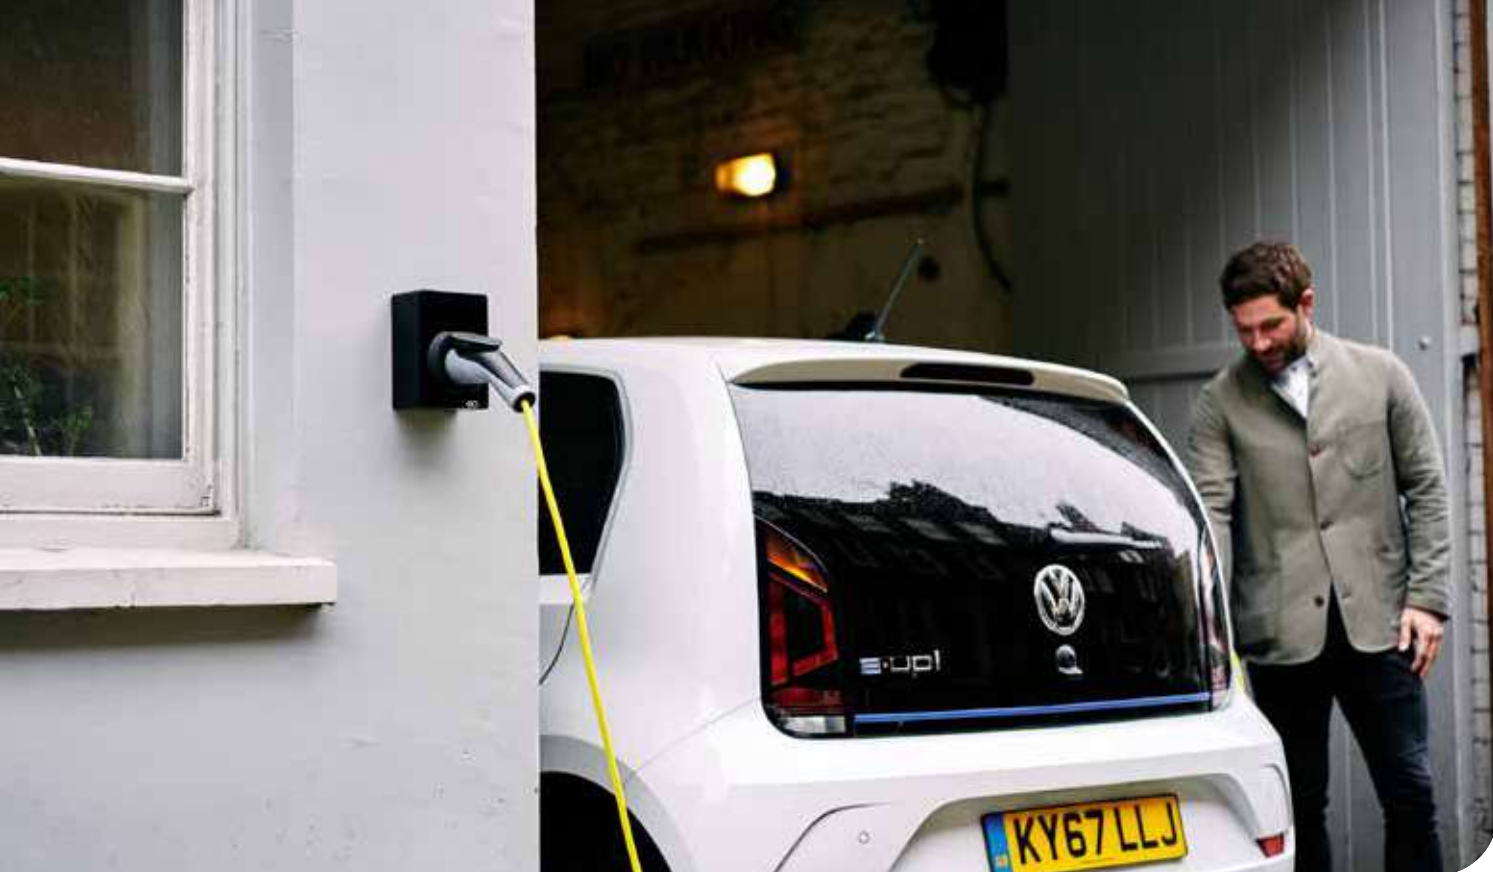

eo EO Mini Pro

Meet the EO Mini Pro - the world's smallest smart home charger designed for the energy conscious EV driver. It's powered by intelligent software so that you can start, stop and schedule charging - all from the palm of your hand.

Your next adventure, or adventurous commute to work, starts here...

- Compatible with all plug-in Electric Vehicles (correct charging cable required - not included)
- Universal Type 2 Socket as standard
- Smartphone app controlled
- OLEV Approved: Home charge grant (£500)
- Power rating configurable at installation- up to 7.2kW