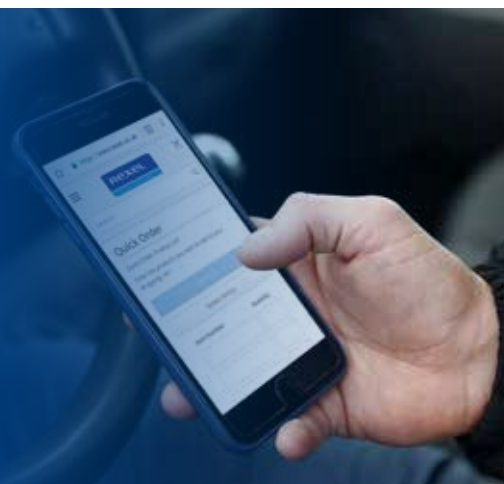

**rexel.co.uk****REXEL**a world of energy

*Click & Collect within 1hr. Same day order by 12pm. Next day order by 5pm

Google Nest Hello Video Doorbell

Nest Hello lets you know who's there, so you never miss a visitor or a package. And with 24/7 streaming, you can check in anytime.