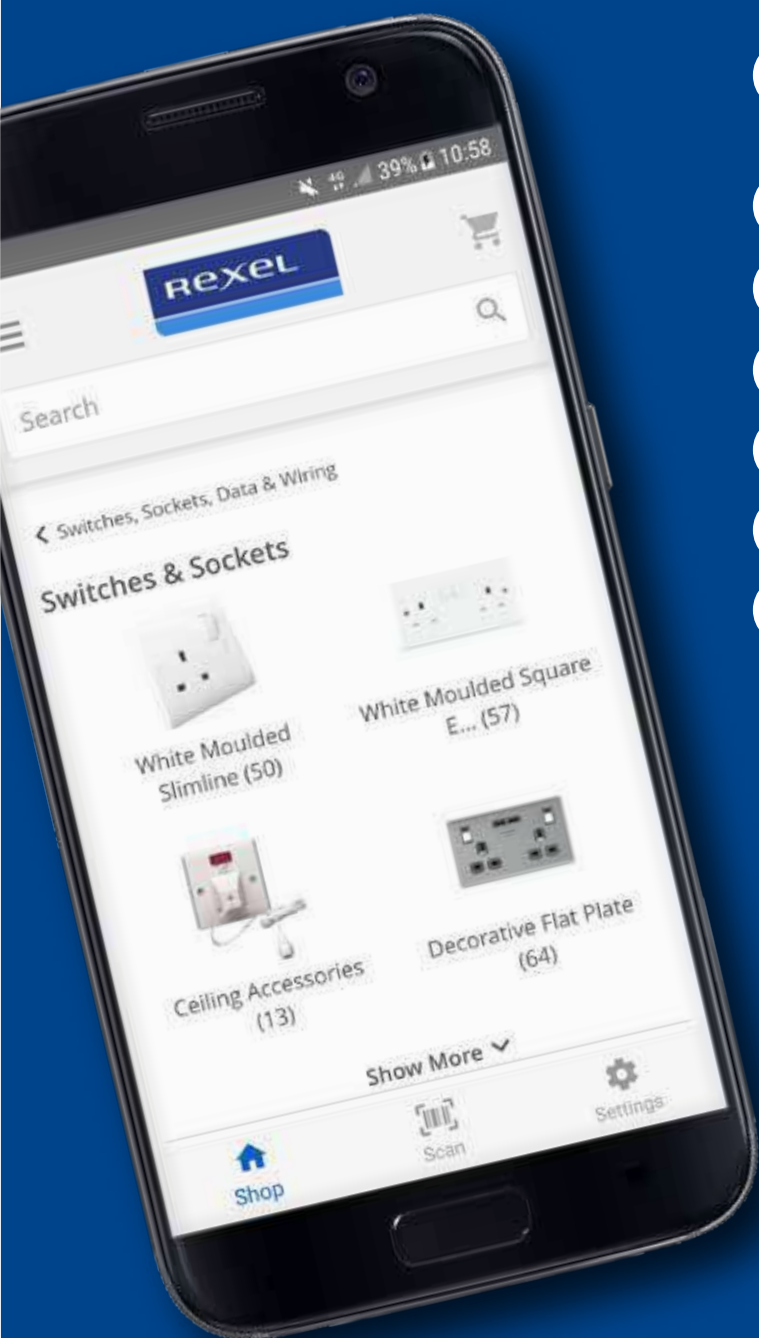

Register now to take full advantage of our time-saving features!

- ✓ Order online and collect in branch or have delivered*
- ✓ View your order history
- ✓ Check & print invoices
- ✓ Access your personalised prices
- ✓ Check branch stock
- ✓ Build job lists & save carts
- ✓ Set up users & permissions

Online Offers

Weekly email promotions – make sure you've opted in!

[rexel.co.uk](https://www.rexel.co.uk)

Get your products, the way that suits you!*

Click
& Collect

Same
day delivery*

Next
day delivery
nationwide

*Click & Collect within 1hr. Same day order by 12pm. Next day order by 5pm