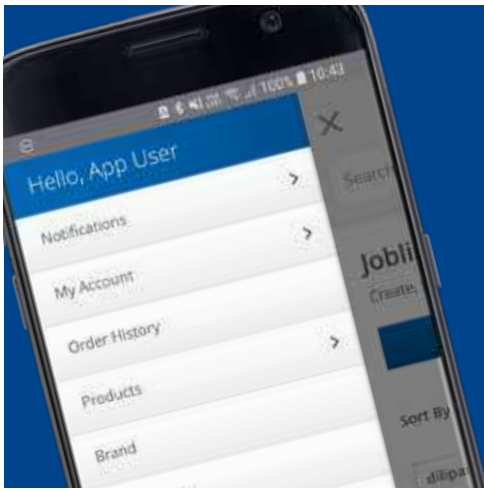

Download our Rexel UK app

- ✓ Branch locator
- ✓ View order history
- ✓ View invoices*
- ✓ Manage my account

REXEL

a world of energy

*Pdf

Active Heating Multizone Thermostat

Control your heating at home, or from your smartphone, tablet or laptop.

- A Hive Active Heating™ upgrade to control additional heating zones from your smartphone, tablet and laptop
- No need to heat your whole home, just heat the zone you need and you could save energy and money
- Controls zonal heating systems including wet underfloor heating (Hive does not support electric underfloor heating)
- Works with Hive Active Heating™ and the Hive Hub

Note: Use in conjunction with Hive Active Heating Thermostat - Page 26

Order No.	Model No.	Description
2501260731	UK7004219	Active Heating Multizone Thermostat

Requires IOS or Android device