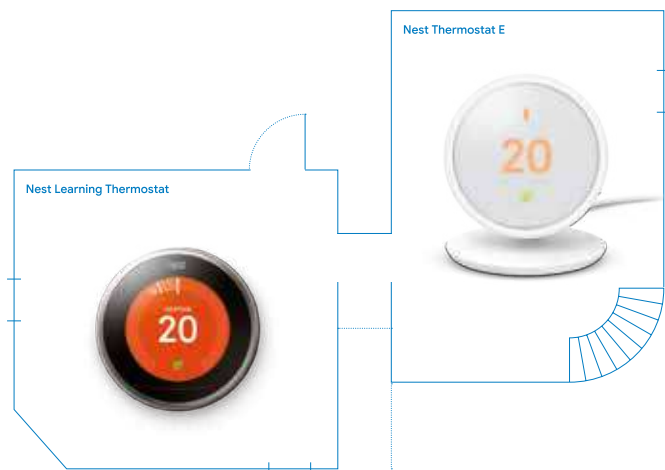

Now there's a Nest thermostat for every home.

Introduce savings to your customers with the Nest Learning Thermostat and the Nest Thermostat E. Proven energy-saving features.¹ Beautiful design. They're compatible with most central heating systems, and both can be controlled with a phone.² Find the right thermostat for your customers with Google Nest.