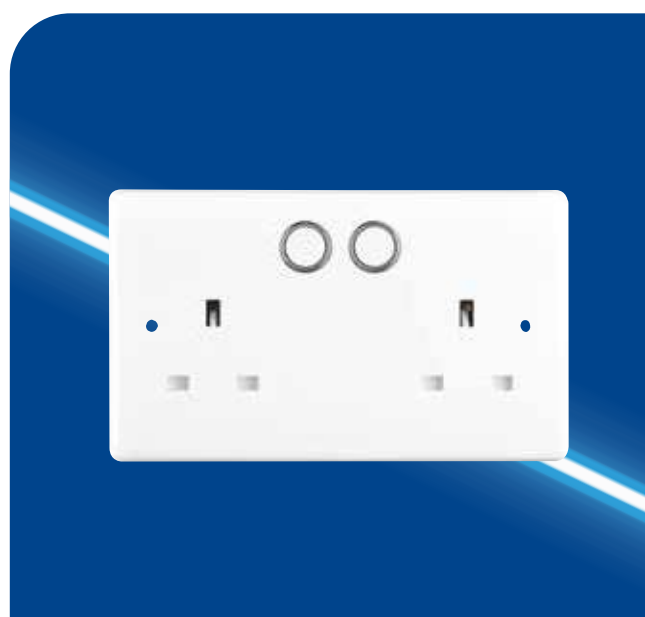

BG Smart 13A 2G Socket

Innovative Home Automation system from BG.
Control your connected devices from anywhere.
Your life connected, Your life smarter.

- Individual socket control
- Socket retrofits into 25mm boxes
- Quick and easy set-up, with in-App support
- BG Home' App available to download from App Store or Google Play
- Compatible with Google Home, and Amazon Alexa for smart home integration

Order No.	Model No.	Description
2501187442	822/HC-01	WH DBL SW 13A CW