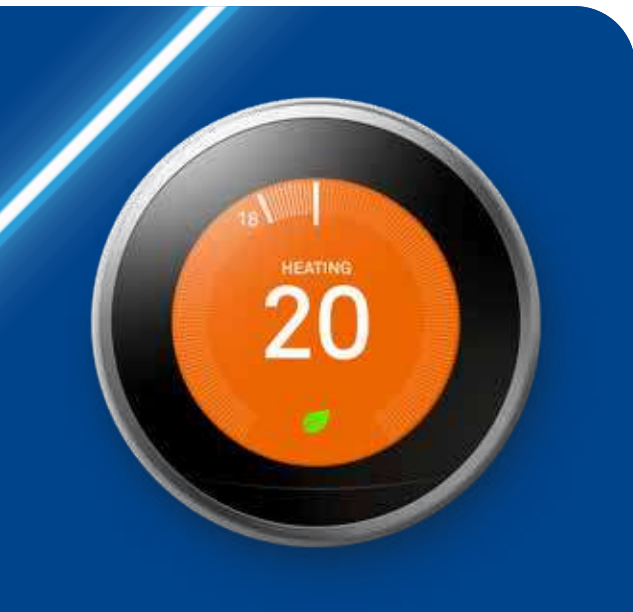

Google Nest Learning Thermostat

The Nest Learning Thermostat programs itself and automatically helps save energy when you're away. And you can control it using your phone, tablet or laptop.

- No more programming
- Home/away assist
- Remote control
- Know more, save more
- Look for the Leaf
- Control your hot water

You can easily control the temperature of your home with simple voice commands using your Google Assistant device such as "Hey Google, make it warmer" to give your system a 3° boost or be more specific with "Hey Google, set the temperature to 23°. This works seamlessly with your Nest Learning Thermostat to keep you comfortable.

Order No.	Model No.	Description
2501021003	T3028GB	Stainless Steel
2501021006	T3031EX	Copper
2501021005	T3030EX	White
2501021004	T3029EX	Black