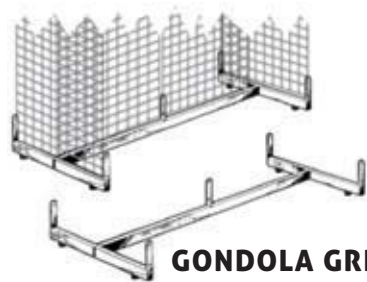

GONDOLA GRID BASE
Price: $19.99 each
GGB(B)