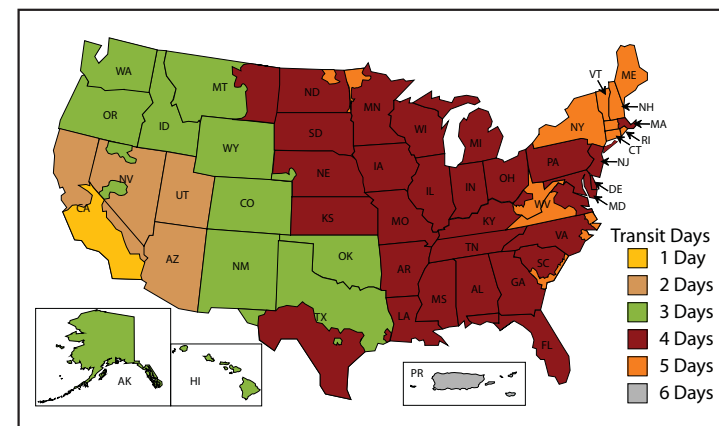

credited by the original method of payment excluding shipping and handling charges. No returns are accepted on clearance or custom made items.

A check, money order, or credit card number payment for shipping and handling charges must accompany all exchanges. Merchandise returned for exchange without a check or money order to cover shipping and handling will be charged on customer's credit card with appropriate charges.

Send your returns to:
Revgear
Customer Returns
15073 Keswick St
Van Nuys, CA 91405

Please allow 2 to 4 weeks on all returns for exchange, refund or credit. If you have any questions regarding our return policy, please contact us at **800-767-8288 or 818-781-7277**.

Due to vendor requirements, videos, books and DVDs cannot be refunded once the seal is broken. If your DVD, video or book proves to be defective you can exchange it for the same title.

Limited Replacement Warranty:

Except where noted we warrant our products to be free of defects in materials and workmanship for a period of 90-days from date of purchase, provided they have not been subjected to abuse, neglect, or misuse. Please see our complete terms and conditions at www.revgear.com or contact customer service to forward you a copy.

Special Notice:

We make every effort to ensure that all information is correct at the time of printing. We reserve the right to change printed prices without prior notice and to invoice at the corrected price.

Wholesale Program:

To open a wholesale account at Revgear. Please fax us your business license, and in CA, a copy of your resale certificate to **818-781-7833 - Attention: New Accounts**. A Revgear representative will contact you within 48 hours of receiving your information.

Drop Ship Truck:

Products that have this icon ship separately from a different warehouse.