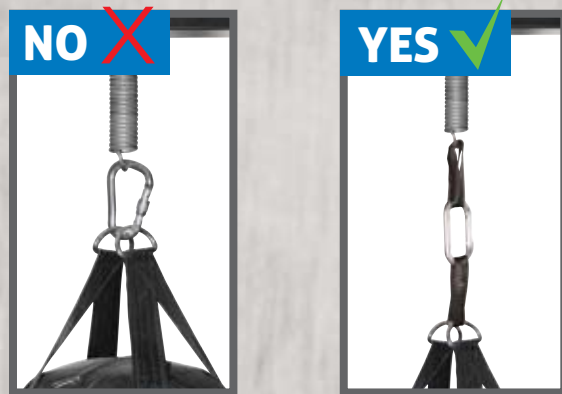

**Color:** Black  
**Sold as a pair**  
**Price:** \$54.99  
**839013**

Cut away handle system

**QUEST ALLSTRIKE**

- ALLSTRIKE is the only striking tool that simulates the human head. Its durable, realistic striking surface allows you to develop pinpoint striking. With no need for your trainer to turn their mitts, you can improvise your strike combos to get better, faster.

## HEAVY BAG HANGING 101: LESSON #1: NO METAL ON METAL

Hanging a heavy bag can be tricky. Remember never to set up your system so you have metal on metal. The D rings are sewn into the straps of the heavy bag. If they break, you might have to replace the whole heavy bag! Remember to always have some non-metal intermediary between your D rings and your hook or carabiner. If you break a sling or nylon strap, it costs much less to replace, and it's much faster too!