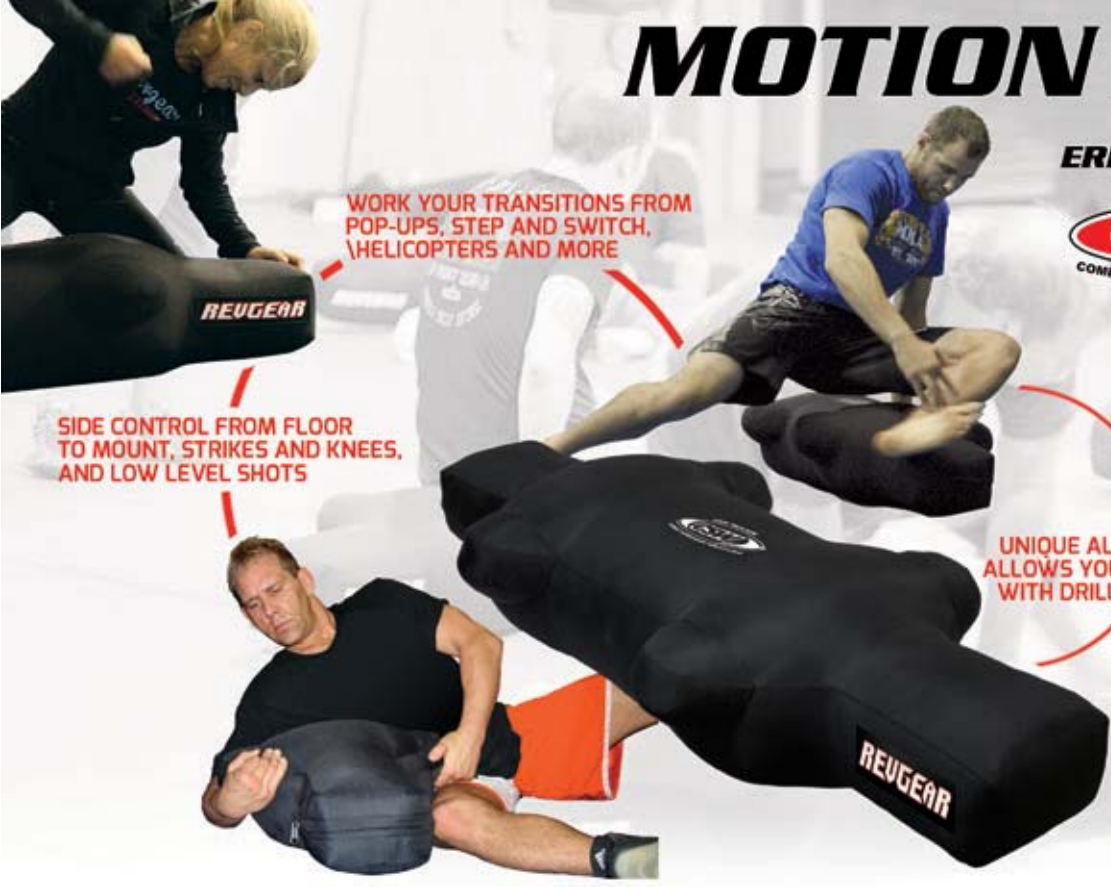

MOTION MASTER

created by
ERIK PAULSON

WORK YOUR TRANSITIONS FROM POP-UPS, STEP AND SWITCH, HELICOPTERS AND MORE

SIDE CONTROL FROM FLOOR TO MOUNT, STRIKES AND KNEES, AND LOW LEVEL SHOTS

UNIQUE ALLIGATOR SHAPE ALLOWS YOU TO BE CREATIVE WITH DRILLS & WORKOUTS