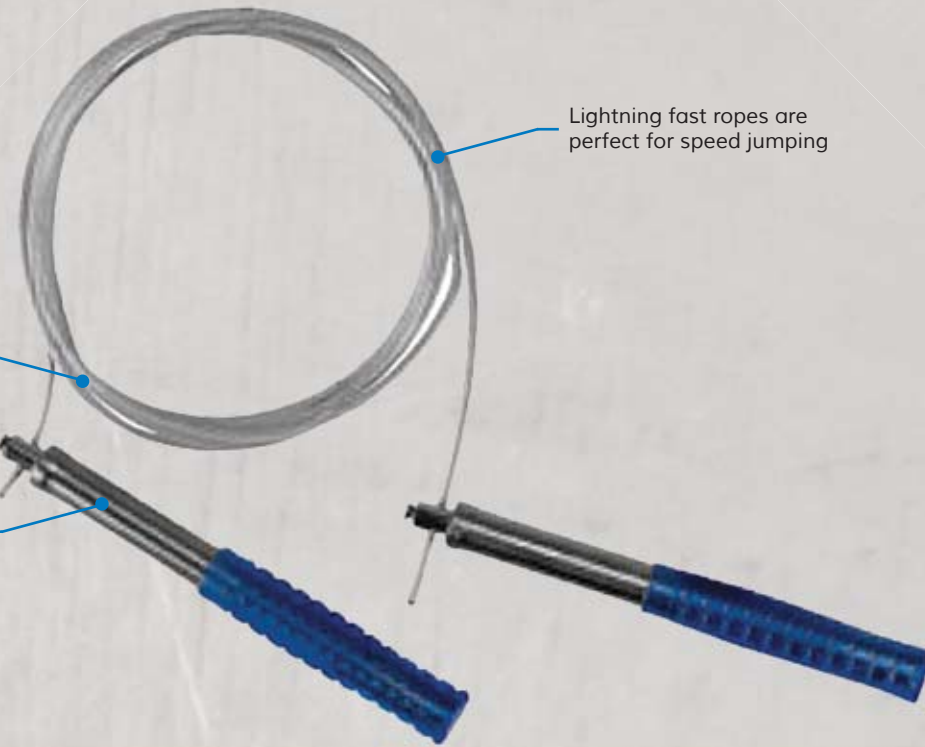

JUMPROPES

FIRST PLACE ULTRA SPEED ROPE

Color: Blue Handle
Price: $24.99
429012

Ropes are 9'6" long and easy to adjust to make the length shorter

First Place Speed Ropes are very light and turn with incredible ease

Lightning fast ropes are perfect for speed jumping

MENS NYLON WEIGHTLIFTING BELT

- Nylon material makes this belt durable, light and comfortable
- 3" of support in the front and 5" in the back
- Ultra-Lock™ hook and loop closure for secure fit and support

Sizes: S [27-33"], M [31-37"], L [35-41"], XL [39-45"]
Color: Black
Price: $49.99
999000