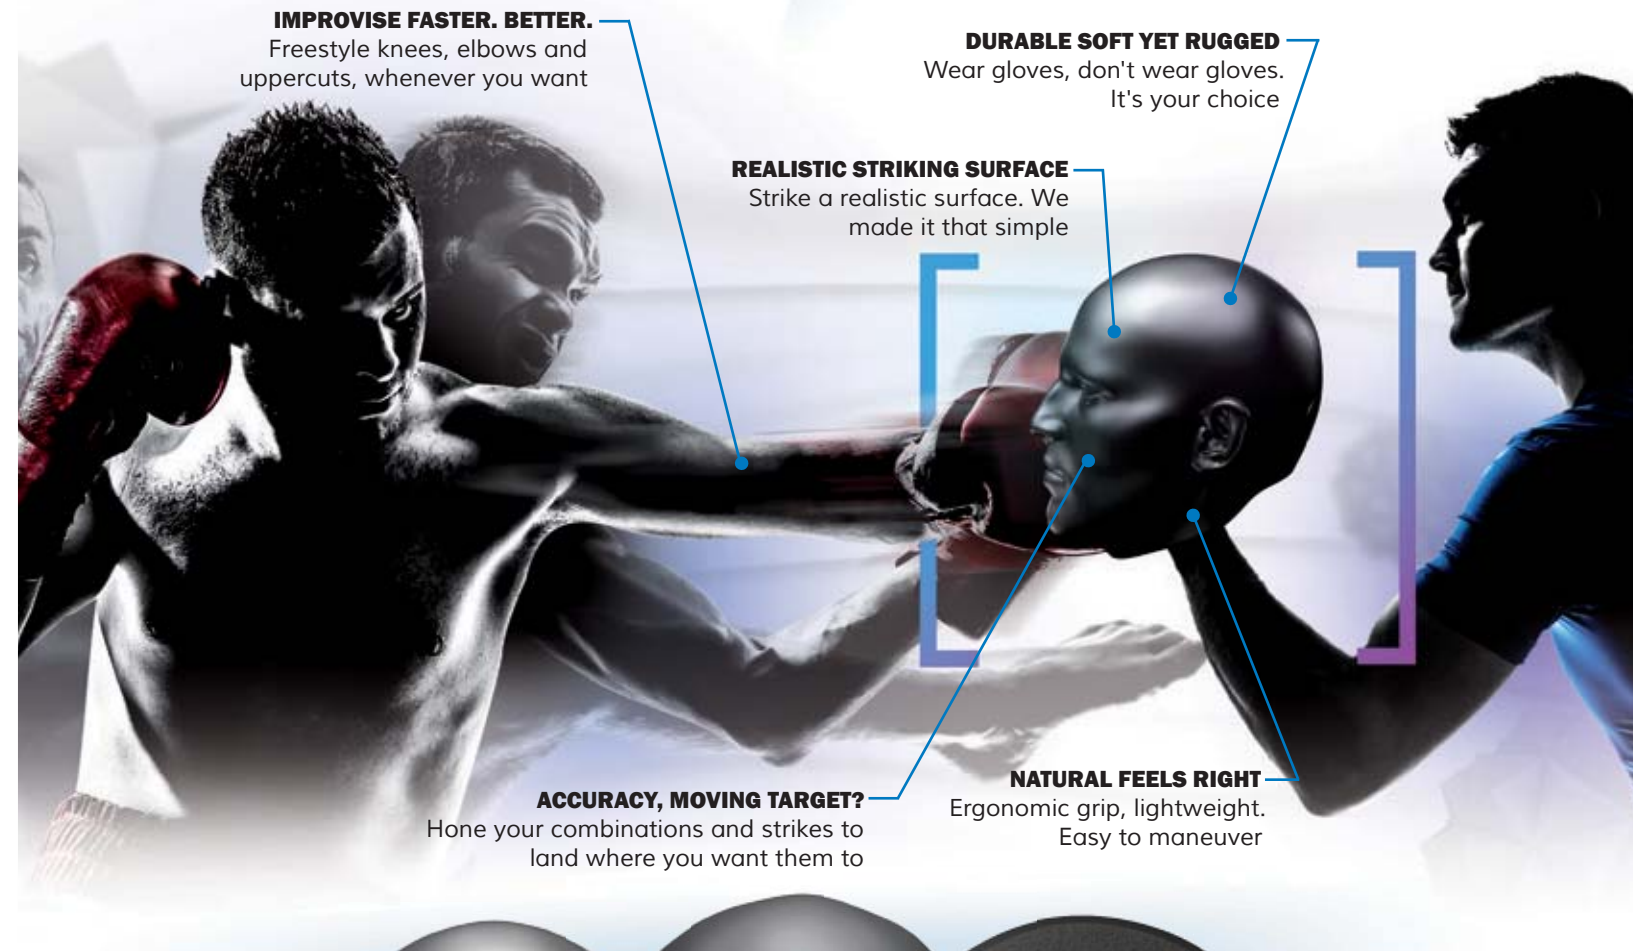

QUEST ALLSTRIKE

THE ULTIMATE FOCUS MITT

IMPROVISE FASTER. BETTER.
Freestyle knees, elbows and uppercuts, whenever you want

DURABLE SOFT YET RUGGED
Wear gloves, don't wear gloves. It's your choice

REALISTIC STRIKING SURFACE
Strike a realistic surface. We made it that simple

ACCURACY, MOVING TARGET?
Hone your combinations and strikes to land where you want them to

NATURAL FEELS RIGHT
Ergonomic grip, lightweight. Easy to maneuver