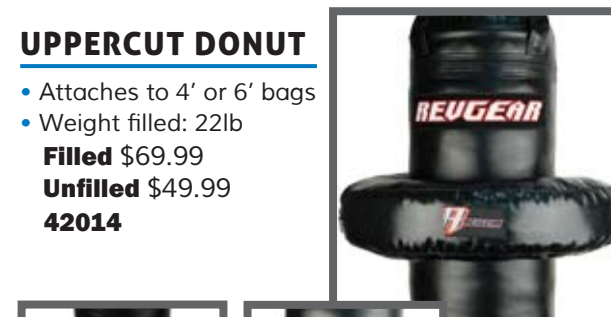

UPPERCUT DONUT

- Attaches to 4' or 6' bags
- Weight filled: 22lb

Filled $69.99

Unfilled $49.99

42014

Use to stabilize bag!

Use for uppercuts