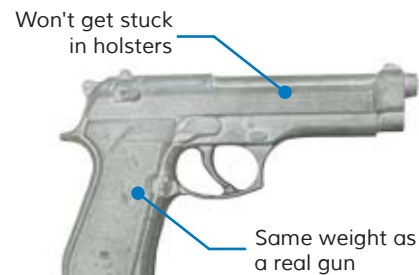

**RUBBER TRAINING GUN**

- Beginner training gun
- Price:** \$21.99  
**51400**

**TRAINING HAND CUFFS**

- Size:** 10oz.  
**Color:** Steel  
**Price:** \$34.99  
**999007**

**BERETTA ALUMINUM TRAINING GUN**