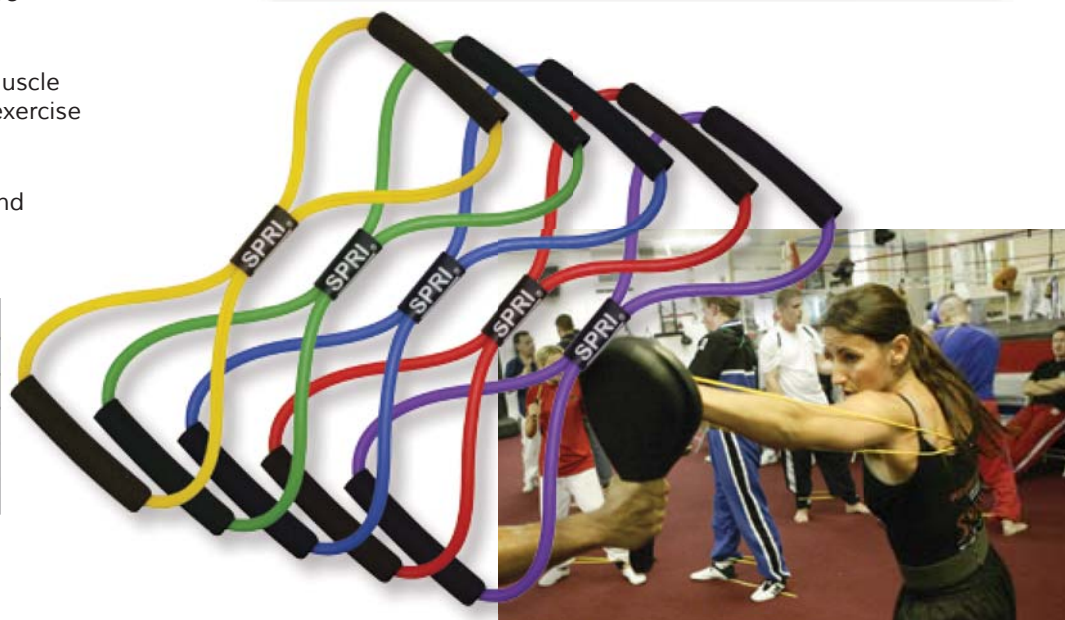

ULTRA TONER®

- The patented Ultra Toner® will help you build explosive power in your punches, and increased speed of your defenses
- The Ultra Toner® offers progressive resistance levels for multiple uses and fitness levels
- Allows for isolation of targeted muscle groups and full range of motion exercise
- Ideal for group exercise, personal training, and traveling
- Yellow is the easiest resistance and purple is the most challenging

31600

Resistance	Color	Price
Very Light	Yellow	$12.99
Light	Green	$12.99
Medium	Red	$12.99
Heavy	Blue	$12.99
Ultra Heavy	Purple	$12.99

"The Quality of the SPRI® product is unbeatable. They last longer than every other brand I have tried!"
- Brian Herbst
Fight Forum, Montrose, California

FEATURING eZROPE® SPRI®

XERCUFFS PLUS

- The Xercuffs® Plus, provides increased resistive range of motion for developing stronger stances and more powerful kicks
- 36" in length
- Awesome for building explosive and powerful kicks
- Use for fitness classes, or to kick shields, bags and targets
- Entry level is yellow and red the most challenging

31200

Resistance	Color	Price
Easiest	Yellow	$19.99
Light	Green	$19.99
Hardest	Red	$19.99
Heavy	Blue	$19.99