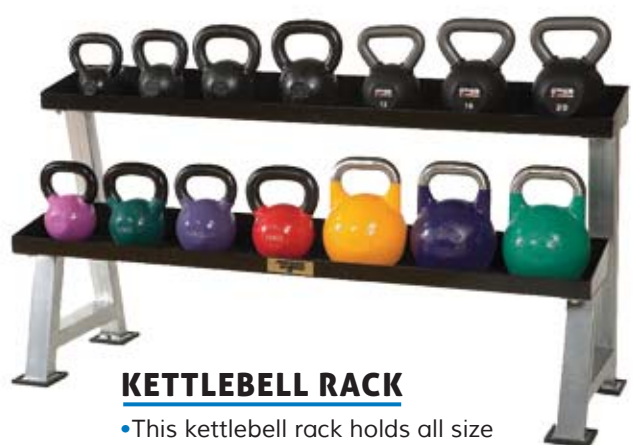

KETTLEBELL RACK

- This kettlebell rack holds all size kettlebells. Keeps kettlebells off the floor and out of the way
- Rubber base on trays protect kettlebells and reduces noise
- Stores up to 30 Kettlebells

Dimensions: 60"Wx32"Dx28"H
Color: Black
Price: $349.99
429020

DROP SHIP

KETTLEBELL

- First Place Kettlebells are durable, cast iron balls with a handle and a non-skid, rubber bottom

Color: Black
Pricing/Weight: 2kg: $34.99, 4kg: $39.99, 6kg: $44.99, 8kg: $49.99, 10kg: $54.99, 12kg: $59.99, 14kg: $64.99, 16kg: $74.99, 18kg: $79.99, 20kg: $84.99, 22kg: $89.99, 24kg: $94.99, 26kg: $99.99, 28kg: $109.99, 32kg: $129.99, 36kg: $144.99, 40kg: $154.99, 44kg: $164.99, 48kg: $174.99

429018 **DROP SHIP**