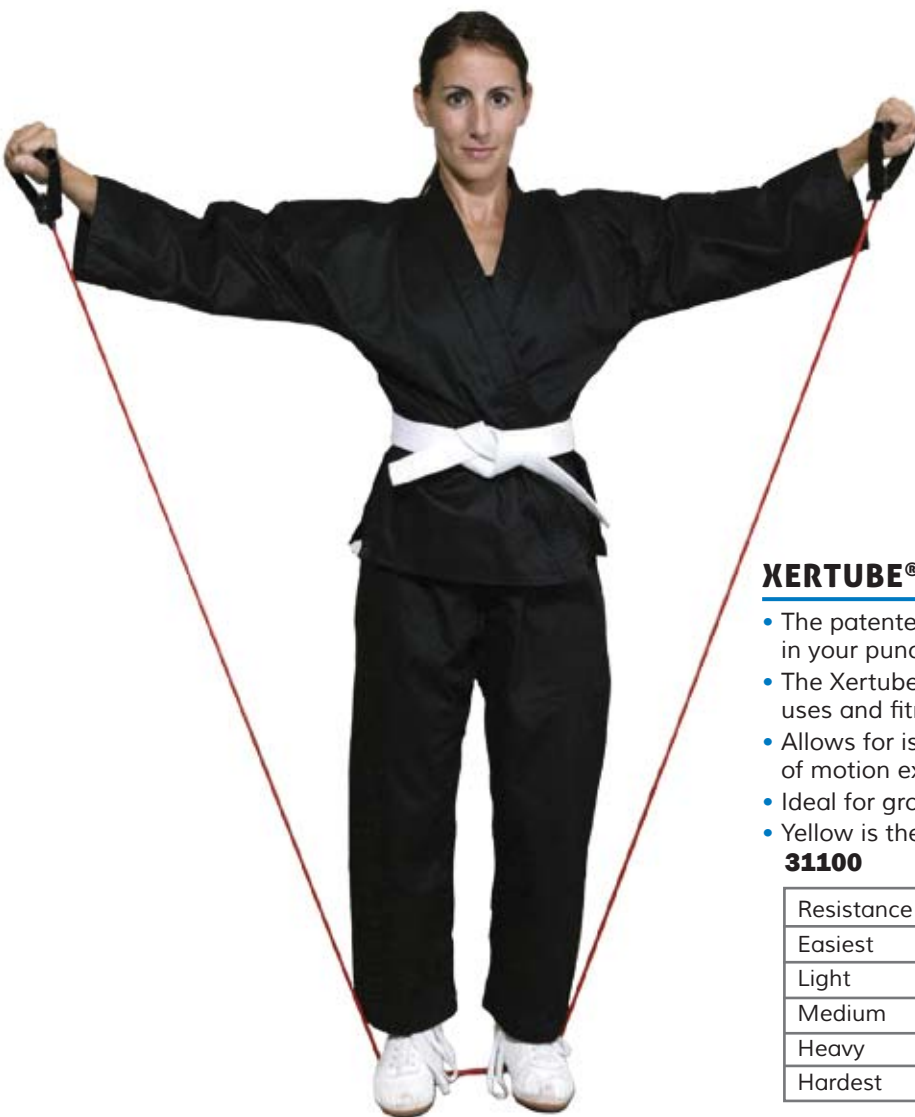

XERTUBE®

- The patented Xertube® will help you build explosive power in your punches, and increased speed of your defenses
- The Xertube® offers progressive resistance levels for multiple uses and fitness levels
- Allows for isolation of targeted muscle groups and full range of motion exercise
- Ideal for group exercise, personal training, and traveling
- Yellow is the easiest resistance and purple is the most challenging

31100

Resistance	Color	Price
Easiest	Yellow	$19.99
Light	Green	$19.99
Medium	Red	$19.99
Heavy	Blue	$19.99
Hardest	Purple	$19.99