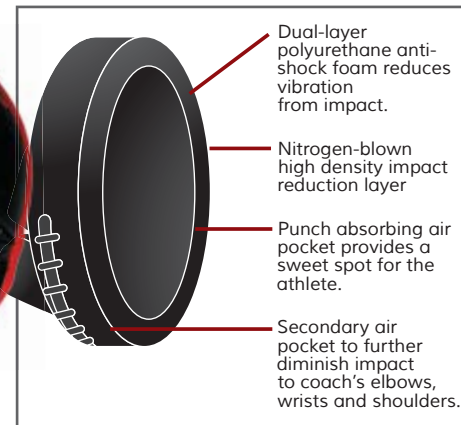

AIR MITTS

- Leather covers more than 3" of shock dispersing padding
- Perfect for heavy hitters
- Air pocket for shock absorption
- Ultra-Lock™ hook and loop closure
- Sold as pair

Price: $69.99
839006

"I love these mitts! They are well suited for coaches and gyms with heavy hitters."
-Kru Mark DellaGrotte