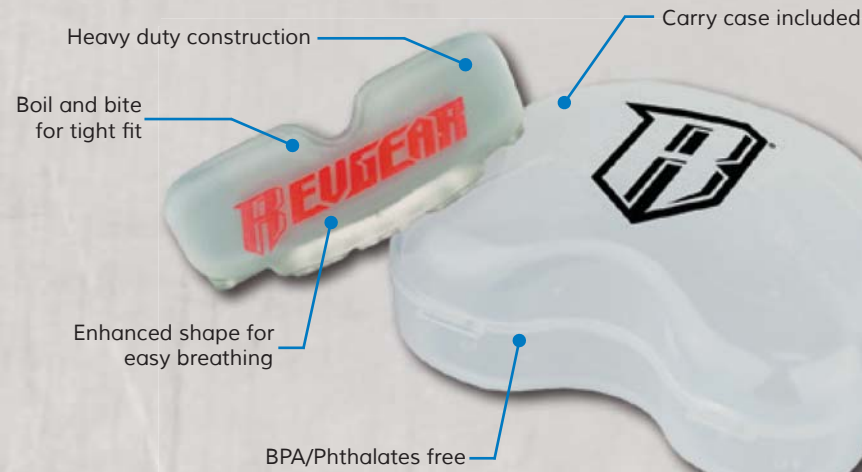

MOUTHGUARDS

MOUTH GUARD AND CASE

Color: Grey
Size: Adult
Price: $14.99
539002

TOMBSTONE II
The Next Generation
★ ★ ★ ★ ★
First Pad of its Kind

INVENTED BY REVGEAR IN 1996

Size: 20"x12"x6", 3lb
Price: $119.99
41002