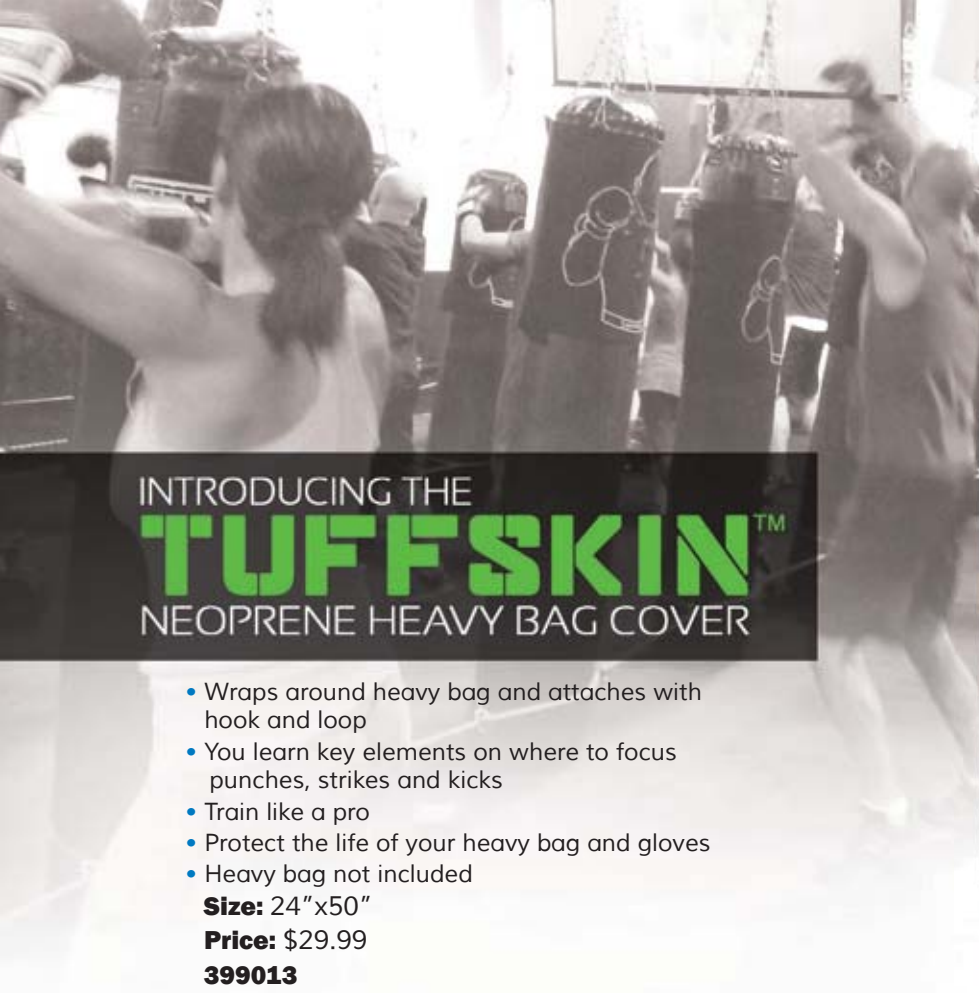

INTRODUCING THE
TUFFSKIN™
NEOPRENE HEAVY BAG COVER

1. Wraps around heavy bag and attaches with hook and loop
   - You learn key elements on where to focus punches, strikes and kicks
   - Train like a pro
   - Protect the life of your heavy bag and gloves
   - Heavy bag not included
2. **Size:** 24"x50"
   Price: $29.99
   399013

- Patented design easily affixes to just about any bag with hook and loop
- Protects the life of your heavy bag and gloves
- Helps develop accuracy, speed and hand eye coordination
- Develop accuracy
- Fits most bags
- Durable neoprene