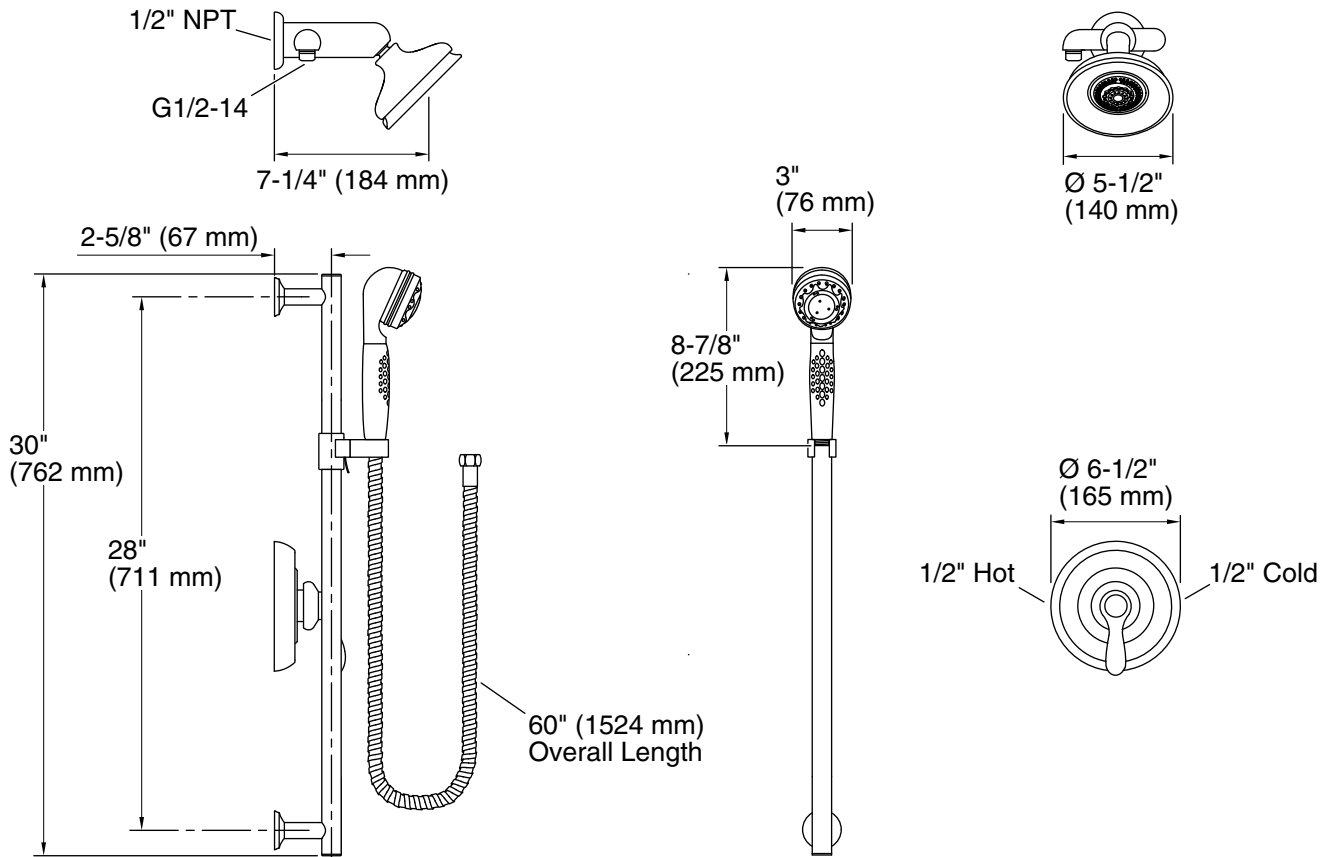

Technical Information

All product dimensions are nominal.

Handshower:

Rated maximum flow: 2.5 gal/min (9.5 l/min)

Pressure: 80 psi (5.5 bar)

Showerhead/Body Spray:

Rated maximum flow: 2.5 gal/min (9.5 l/min)

Pressure: 80 psi (5.5 bar)

Notes

Install this product according to the installation guide.

Install the Rite-Temp® valve according to the valve installation guide.