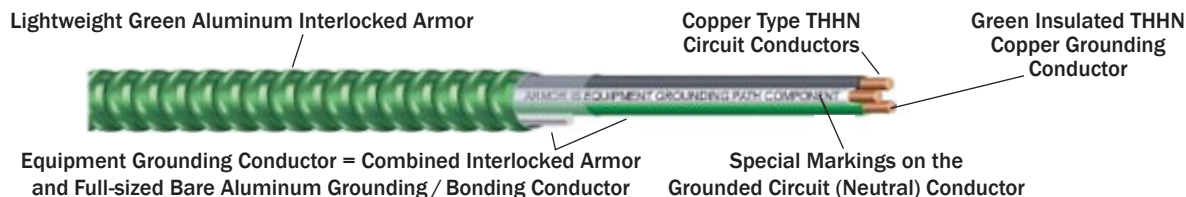

MCAP STRANDED HOSPITAL GRADE

Werner #	Size	Conductor Color	Put Up
.2562544	12/2	Black/White	250'
.2594099	12/2	Black/White	1000'
.4050018	12/2	Blue/White	250'
.4050017	12/2	Red/White	250'
.3947413	12/2	Brown/Gray	250'
.4008003	12/3	Black/White/Red	250'
.4030651	12/3	Black/White/Red	1000'
.3946834	10/2	Black/White	250'

MCAP SOLID HOSPITAL GRADE

Werner #	Size	Conductor Color	Put Up
.2532265	12/2	Black/White	250'
.3863518	12/2	Black/White	1000'
.3992814	12/2	Red/White	1000'
.3992815	12/2	Blue/White	1000'
.4055651	12/2	Brown/Gray	250'
.4035145	12/2	Brown/Gray	1000'
.4032997	12/2	Orange/Gray	1000'
.4035149	12/2	Yellow/Gray	1000'
.4055656	12/3	Black/White/Red	250'
.3863519	12/3	Black/White/Red	1000'
.4042826	12/3	Brown/Orange/Gray	250'
.3956440	12/3	Brown/Orange/Gray	1000'
.4055657	12/4	Black/White/Red/Blue	250'
.4030062	12/4	Black/White/Red/Blue	1000'
.4055657	12/4	Brown/Orange/Yellow/Gray	250'
.4035153	12/4	Brown/Orange/Yellow/Gray	1000'
.3831876	10/2	Black/White	1000'
.4055662	10/3	Black/White/Red	250'
.4055664	10/3	Black/White/Red	1000'
.3840601	10/4	Black/White/Red/Blue	250'
.3840664	10/4	Black/White/Red/Blue	1000'

*Red highlighted items are non-stock.