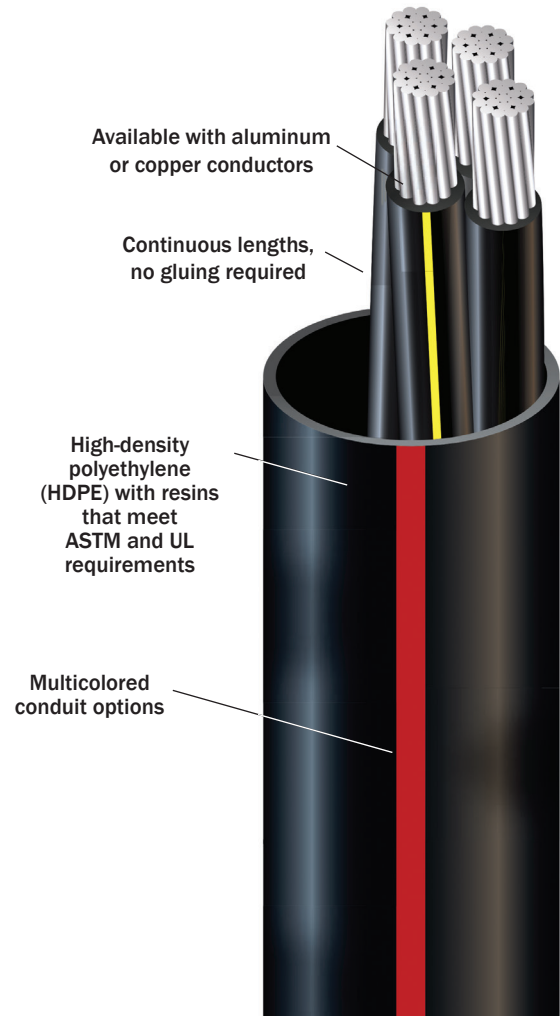

SIMpull® Cable-In-Conduit (CIC)

Why SIMpull® Cable-In-Conduit (CIC)

- One-step installation saves time, money, and equipment costs
- Conduit protects cable from damage due to installation, transit, weather and rodents
- Increased flexibility eliminates low-temperature breakage
- Lower replacement costs, reduced outage time, reduced property damage and allowance of cable upgrade

SOUTHWIRE CABLE-IN-CONDUIT HDPE BLACK CONDUIT

Wire Size	Conduit Size	Part #
10/4 THHN BLACK/RED/WHITE/GREEN	3/4" HDPE	.4143031
10/4 THHN BROWN/ORANGE/GRAY/GREEN	3/4" HDPE	.4143032
8/3c w #10g THHN BLACK/RED/WHITE #10GREEN GROUND	1" HDPE	.4143039
6/3c w #8g THHN BLACK/WHITE/RED #8 GREEN GROUND	1" HDPE	.4143121
6/2c w #8g THHN BLACK/RED #8 GREEN GROUND	1" HDPE	.4143125
6/3c w #8g THHN BROWN/ORANGE/GRAY #8 GREEN GROUND	1" HDPE	.4143126
SOUTHWIRE 1" HDPE EMPTY BLACK CONDUIT CUT 63:11:67:02 (WERNER CUT)	1" HDPE	.4143129
SOUTHWIRE 3/4" HDPE EMPTY DUCT W/PULLTAPE 2500' 63:20:29:01	3/4" HDPE	.4176612

HDPE CONDUIT COUPLINGS

Wire Size	Conduit Size	Part #
SW-DEL-105	0.75"	59714001
SW-DEL-131	1"	64970501
SW-DEL-166	1.25"	64970601
SW-DEL-190	1.5"	64970701

Protect the power inside with
SIMpull® Cable-In-Conduit (CIC)