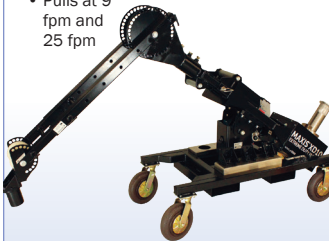

Southwire®
SIMpull SOLUTIONS^{SM}

Guide It

- Universal adapter for hands free circuit wire feeding
- Routes circuit wire in enclosures up to 18"
- Helps to prevent any damage to wire during installation
- Reduces the need to route circuit wire into a raceway or conduit

Grip It

- Reusable pulling head for circuit wire
- Easily attach up to 7 wires
- Easily connects to fish tape, string or maxis rope
- No need to tape wire

Maxis Pro Jax

- One person can easily transport through most jobsite environments
- Pro-Jax stands can lift up to 6000 lbs.
- Uses an 18V cordless drill to lift wire reels
- Easy adjustment for uneven surfaces on jobsite

XD-1

- 600lbs of constant pulling force with 1000 lbs peak pulling force
- Lightweight and portable
- One person set-up and operation
- Accepts most commercial 18V cordless drills
- Removable capstan to facilitate rope removal

XD-10

A 10,000 pound puller that sets up in less than 5 minutes

- Ready to pull - no assembly
- Booms out to 12 ft.
- 10,000 lbs. pulling strength
- Pulls at 9 fpm and 25 fpm

M6K-M

- One person set up and operation
- Light-weight (74 lbs. without drill or adapters)
- 6,000 lbs. pulling force
- 2 pulling speeds
- 12 ft./min low speed
- 44 ft./min high speed

M3K-M

- Lightweight
- Sets up in minutes
- Attaches to truck receiver hitch
- Tripod adaptable
- Extends extra 10 ft. with 3" EMT
- Speeds from 100 fpm to 17 fpm
- Underground, overhead & side pulls

CK-01

- Rugged transport system for (8) SIMpull® CoilPAK™ Payoffs with an integrated pay off system
- Innovative staging springs allow you to secure and organize up to 8 wires
- Best for scenarios where conductors are frequently changing, adding or dropping

U100