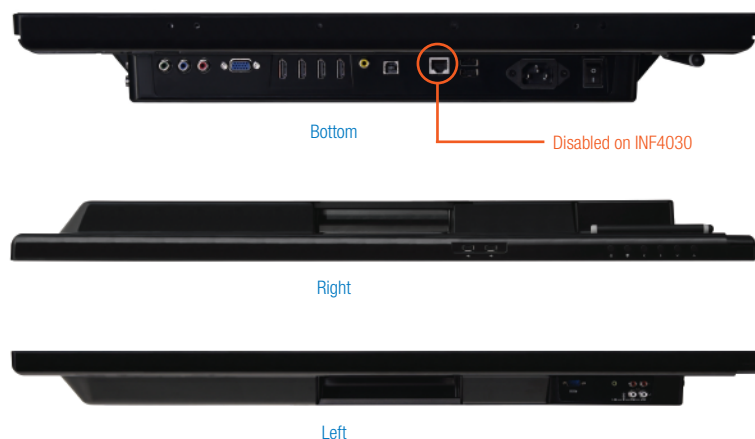

- Display via HDMI, VGA, or component video and enable touch via USB
- RS232 port for integration with room control systems
- Audio input and output ports allow for quality sound

Specifications*

Display

LightCast Technology (INF4032 only)

Wireless Display Protocol	Miracast, AirPlay, and InFocus LightCast Sender
Casting Device Compatibility	Android, Windows, and Apple iOS and OSX
Connectivity	802.11 b/g/n (2 dipole antenna), RJ-45 (10Base-TX), USB Type-A
Wireless Range	Up to 300 ft/91 m
Data Rate	Wireless: Up to 150 Mbps LAN: 10/100
Wi-Fi Compliant	802.11 b/g/n with MIMO
Security	IEEE Standard 64/128 bit WEP/WPA/WPA2-PSK/WPA-Enterprise

Accessories

Stand for 40-Inch Display - (Coming Soon)

Extended Warranty (EPWHW40JT1, EPWHW40JT2)

DigiEasel Sign Manager

Use your DigiEasel as a multi-purpose interactive sign with the DigiEasel Sign Manager, coming soon. Your DigiEasel interactive sign can be customized for a variety of different environments, including offices, education, retail, and more.