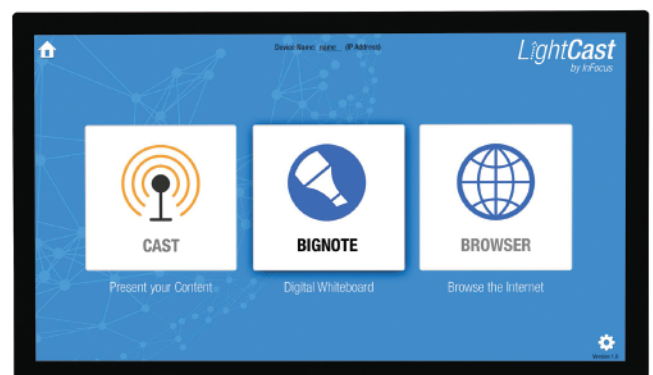

Part #: INF4030, INF4032

Draw, write, and capture notes or share your device's screen on DigiEasel's bright, colorful 40" interactive touch display—all at an unbeatable price.

DigiEasel's versatility helps you collaborate and prepares you to capture the next big idea, whenever or wherever it strikes.

Key Features

- Beautiful 1080p capacitive touch display in portrait or landscape orientation
- Draw on a massive whiteboard canvas and save and share the results
- Multiple colors, shapes and backgrounds are available to help you communicate your ideas
- Wirelessly display your device's screen or browse the web (INF4032 only)
- Display your notebook via HDMI, VGA, or component video
- Impress your visitors with a professional, high-tech tool that's fun to use

Use It Anywhere

Great ideas and conversations can happen anywhere, anytime. Be ready to capture that information with DigiEasel. At 40 inches, DigiEasel is our most versatile interactive whiteboard and display. Choose from portrait or landscape mode to fit the need of any boardroom, classroom, huddle space—or anywhere you collaborate.

Go Digital for a Great Value

Leave those smelly pens, stained dry-erase boards, and warped flip charts behind. DigiEasel elevates your meeting space with the professional look and technological power of an interactive whiteboard at an ultra-low cost. Make collaboration easier and more efficient with a whiteboard display solution for today's fast-paced digital world.