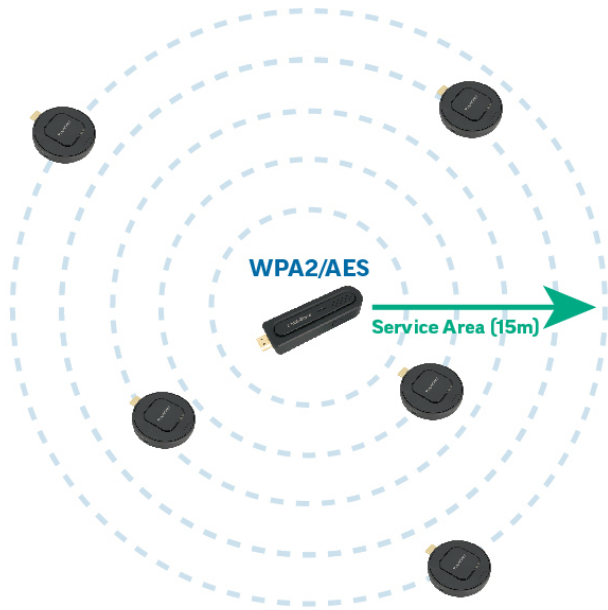

Easy to Implement, Easy to Use

SimpleShare is a point to point wireless presentation solution, which makes it incredibly easy to implement—no software downloads, no network management, and no IT burden. SimpleShare eliminates the hassle of cables and works without any configuration or installation, so that anyone can connect and share content wirelessly to any display with an HDMI input, in a matter of seconds.

Information Security

The SimpleShare platform is designed to service a radius of 15m from the receiver. In order to prevent access from unauthorized users, SimpleShare utilizes WPA2, the most secure encryption method developed by the Wi-Fi alliance. The AES-CCMP algorithm used is a cipher key encryption with variable key size. The cipher is automatically changed at varying intervals, which prevents any possibility of information leakage or hacking.

Details

TRANSMITTER (INA-SIMTM1)

Size	82 x 72 x 20 mm
Transmitting Function	Real-time wireless mirroring Image: 1080p supported - 1920x1080p(60fps) - 1280x1024p(60fps) - 1280x720p(60fps) - 1024x768p(60fps) - 720x480p(60fps) Sound: Mono, Stereo supported
Compatible Devices	HDMI supported PC, tablet, camcorder, game console, etc; smart pad such as Galaxy Tab, iPad, and smartphone supported if gender charger is connected
Interface	HDMI (HDCP Compatible)
Communication	Direct connection of Wi-Fi 802.11n 5GHz with receiver
Power Supply	Built-in rechargeable battery with maximum charge of 3 hrs

CHARGING STATION (INA-SIMCH1)

Size	309 x 120 x 110 mm
Weight	800g
Input / Output	DC Socket / micro 5pin USB x3
Power	AC 110-220V, 50/60Hz, 0.4A
Input	DC 5V/6A
Output	5V 3.6A
Maximum Rated Power	18W
Operating Temperature	0° - 40° C