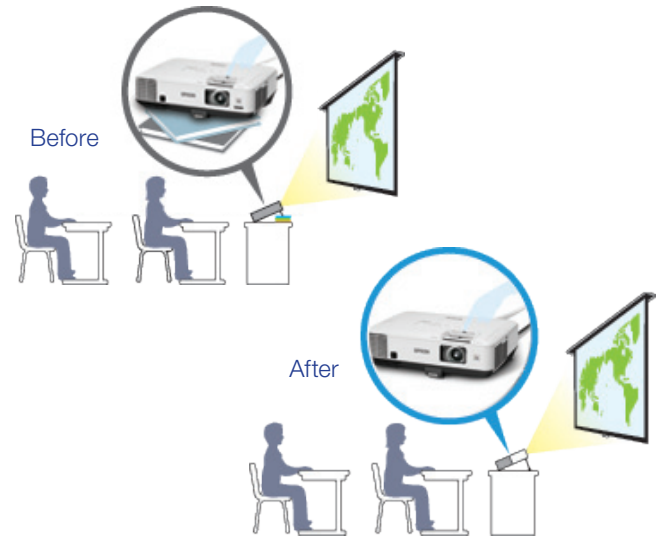

Flexible setup

Easy horizontal and vertical keystone correction

Epson's horizontal and vertical keystone correction means you can project a rectangular image from any angle. Just move the slider bar to make the necessary horizontal adjustments. Your PowerLite 1850W can be off to the side and above or below the screen, while your presentation is front and center.

Without Horizontal Keystone

With Horizontal Keystone

More visible, larger images

Equipped with a 1.6x optical zoom, the projector enlarges images 40% more than competitive models with a 1.2x optical zoom. Optical lenses maintain the integrity of the image while a higher zoom means the projector can stay close to the screen.

Quick Corner®

This innovative feature allows you to move any of the four corners of an image independently at setup, using the remote control to adjust each corner for a perfectly rectangular picture.

Leading-edge technology

HDMI input for high-quality, high-definition video **HDMI™**

- Deliver both audio and brilliant HD video content with just one cable
- Compatible with the latest laptops, Blu-ray® and media players

PC-free slideshows