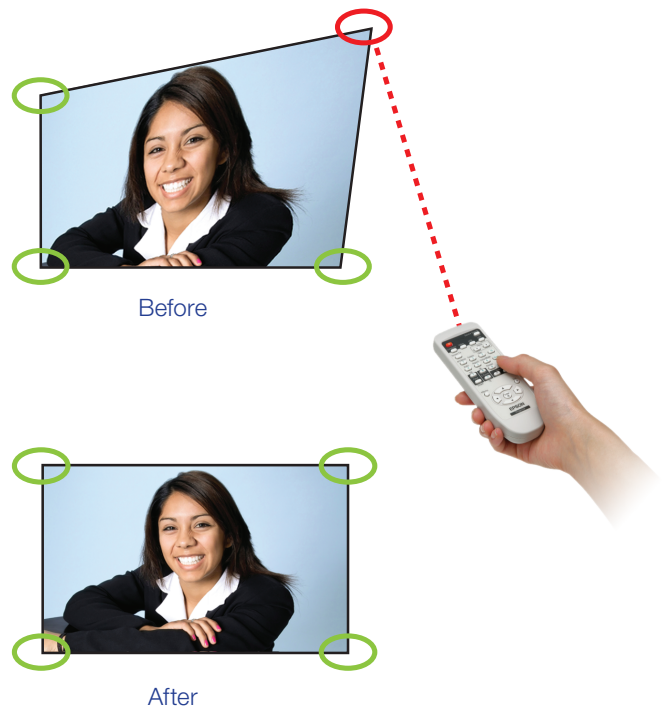

Flexible setup

Easy horizontal and vertical keystone correction

Epson's horizontal and vertical keystone correction means you can project a rectangular image from any angle. Just move the slider bar to make the necessary horizontal adjustments. Your PowerLite 1850W can be off to the side and above or below the screen, while your presentation is front and center.

Without Horizontal Keystone

With Horizontal Keystone

More visible, larger images

Equipped with a 1.6x optical zoom, the projector enlarges images 40% more than competitive models with a 1.2x optical zoom. Optical lenses maintain the integrity of the image while a higher zoom means the projector can stay close to the screen.

Quick Corner®

This innovative feature allows you to move any of the four corners of an image independently at setup, using the remote control to adjust each corner for a perfectly rectangular picture.

Leading-edge technology