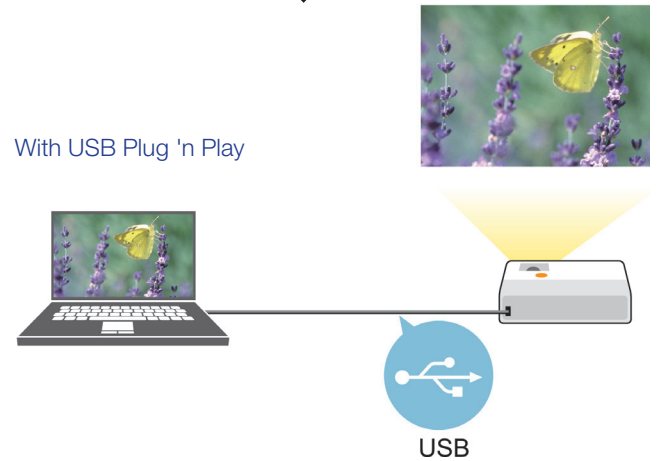

Quick Corner®

This innovative feature allows you to move any of the four corners of an image independently at setup, using the remote control to adjust each corner for a perfectly rectangular picture.

Leading-edge technology

- Just plug your USB memory device into the USB port, and you are ready to display whichever slide you choose from the drive
- Compatible with the following file formats: JPG/BMP/GIF/PNG/FSE/SIT
- Create a slideshow using files on the USB drive

Camera and flash drive sold separately

USB display – advanced 3-in-1 USB Plug 'n Play

- Three features, all with one connection — display your presentation, transmit audio and use your remote control as a mouse to control your presentation
- No more computer function keys or bulky VGA and audio cables
- Just plug in a standard USB cable and instantly project — compatible with Windows® and Mac®