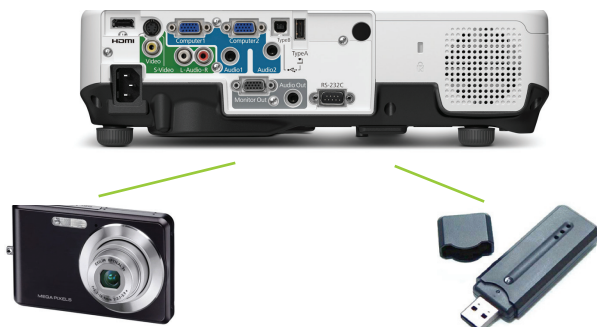

Quick Corner®

This innovative feature allows you to move any of the four corners of an image independently at setup, using the remote control to adjust each corner for a perfectly rectangular picture.

Leading-edge technology

Camera and flash drive sold separately

USB display – advanced 3-in-1 USB Plug 'n Play

- Three features, all with one connection — display your presentation, transmit audio and use your remote control as a mouse to control your presentation
- No more computer function keys or bulky VGA and audio cables
- Just plug in a standard USB cable and instantly project — compatible with Windows® and Mac®