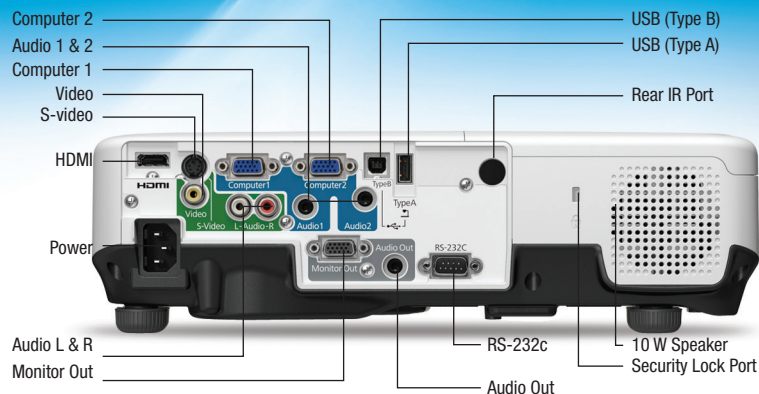

4000 hours (Eco Mode)

Size (projected distance)

29" – 280" 16:10 aspect (0.84 - 8.4m wide or 1.36 - 13" tele)

Contrast Ratio

2500:1

Color Reproduction

16.7 million colors

Keystone Correction

Vertical: ± 30 degrees auto

Horizontal: ± 30 degrees manual

Projection Lens

Type

Manual focus/Manual (optical) zoom

F-number

1.51 – 1.99

Focal Length

18.2mm – 29.2mm

Zoom Ratio

Optical zoom 1.0 – 1.6

Throw Ratio Range

1.38 – 2.24

Other

Display Performance

NTSC: 480 line

PAL: 576 line

(depends on the observation of the multi-burst pattern)

Input Signal

NTSC/NTSC4.43/PAL/M-PAL/N-PAL/

PAL60/SECAM

Interfaces

Computer/component video: D-sub 15 pin x 2

S-video: Mini DIN x 1

Composite video: RCA x 1

Serial: RS-232c x 1

HDMI

USB Type A (Memory)

Monitor out

Audio out

Audio in x2

Raw LxR RCA Audio

Audio Output

10W mono speaker

Audio Signal

500 mVrms/47 k-ohm

Operating Temperature

41 ° to 95 °F (5 ° to 35 °C)

Power Supply Voltage

100 – 240 V ± 10%, 50/60 Hz AC

Power Consumption

381 W (Normal Mode)

309 W (ECO Mode)

3.5 W Standby (Communication On)

0.27 W Standby (Communication Off)

Fan Noise

39 dB (Normal Mode)

35 dB (ECO Mode)

Security

Security cable hole, Kensington® lock provision

Effective Scanning Frequency Range

Pixel Clock

13.5 MHz – 162 MHz (up to UXGA 60 Hz)

Horizontal

15 kHz – 92 kHz

Vertical

50 Hz – 85 Hz

USB Plug 'n Play

Mac and PC compatible

Other Connectivity

Mac compatible via DVI to VGA adapter (not included)

VGA to component (ELP KC19)

Dimensions (W x D x H)

Including feet: 13.5" x 10.3" x 4.2"

Excluding feet: 13.5" x 10.3" x 3.6"

Weight: 7.4 lb

Remote Control

Features

Search, comp, video, USB, power, aspect, color mode, volume, e-zoom, A/V mute, freeze, menu, page up and down, help, auto, mouse functions, user, pointer, esc, enter

Operating Angle

Right/left: ± 30 degrees

Upper/lower: ± 30 degrees

Operating Distance

19 ft (6 m)

Support

The Epson Connection^{SM}

Pre-sales support (U.S. and Canada):

800-463-7766

Internet website: www.epson.com

Service Programs

Two-year projector limited warranty, Epson Road Service program, PrivateLine® dedicated toll-free support and 90-day lamp limited warranty

What's In The Box

PowerLite 1850W projector, power cord, computer cable (VGA), USB cable, projector remote control, batteries, user manual CD, projector software CD, Quick Setup Sheet, PrivateLine support card and password protection sticker

Accessory Part Numbers

Genuine Epson lamp	V13H010L64
Replacement air filter	V13H134A35
Document imager (ELPDC05)	V12H162020
DC-06 document camera (PC / Mac)	V12H321005
DC-11 document camera	V12H377020
PixiePlus control system	ELPSP10
6' VGA computer cable	F3H982-06
10' VGA computer cable	F3H982-10
25' VGA computer cable	F3H982-25
3' HDMI computer cable	AV22300-03
6' HDMI computer cable	AV22300-06
12' HDMI computer cable	AV22300-12
Universal ceiling mount	ELPMBPJF
Duet 4:3, 16:9 portable screen	ELPSC80
ES3000 ultra portable projector screen	V12H002S3Y
Portable projection screen 50"	ELPSC06
Structural round ceiling plate	ELPMBP03
False ceiling plate kit	ELPMBP02
Adjustable suspended ceiling kit	ELPMBP01
Adjustable extension column (Pipe) 8" -11"	ELPMB01
Kensington microcover security lock	ELPSL01
BrightLink Solo	V12H415020
BrightLink Solo with RM EasiTeach	V12H415020RM
Soft carrying case (ELPKS64)	V12H001K64
Extended Service Agreements	
1-year extended exchange	EPPEXPB1
1-year extended fast turn depot	EPPFTPB1
2-year extended fast turn depot	EPPFTPB2

Packaging Specifications

PowerLite 1850W

Dimensions 20.6" x 15.4" x 9.1" (W x D x H)

Weight 14.8 lb

Genuine Epson Lamp

Dimensions 6.1" x 5.4" x 5.5" (W x D x H)

Weight 0.8 lb

Master Carton

Dimensions 28.2" x 12.9" x 6.4" (W x D x H)

Weight 9.1 lb

Units Per Master Carton 10

Replacement Air Filter

Dimensions 4.7" x 3.3" x 1.8" (W x D x H)

Weight 0.1 lb

Master Carton

Dimensions 9.9" x 7.1" x 5.3" (W x D x H)

Weight 1.0 lb

Units Per Master Carton 10

¹ Color and white light output will vary depending on mode selected. White light output measured using ISO 21118 standard.

² Lamp life will vary depending upon mode selected, environmental conditions and usage. Lamp brightness decreases over time.

³ Data source: ProjectorCentral.com, Jan. 2011. Average of 1038 shipping models, for which manufacturers provided lumens and total power data, all resolutions and brightness levels.