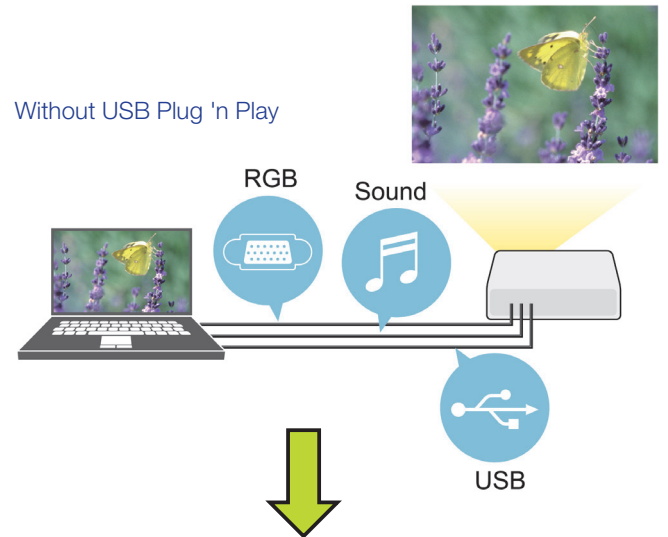

Quick Corner®

This innovative feature allows you to move any of the four corners of an image independently at setup, using the remote control to adjust each corner for a perfectly rectangular picture.

Leading-edge technology

HDMI input for high-quality, high-definition video **HDMI™**

- Deliver both audio and brilliant HD video content with just one cable
- Compatible with the latest laptops, Blu-ray® and media players

PC-free slideshows

- Just plug your USB memory device into the USB port, and you are ready to display whichever slide you choose from the drive
- Compatible with the following file formats: JPG/BMP/GIF/PNG/FSE/SIT
- Create a slideshow using files on the USB drive

Camera and flash drive sold separately

USB display – advanced 3-in-1 USB Plug 'n Play

- Three features, all with one connection — display your presentation, transmit audio and use your remote control as a mouse to control your presentation
- No more computer function keys or bulky VGA and audio cables
- Just plug in a standard USB cable and instantly project — compatible with Windows® and Mac®