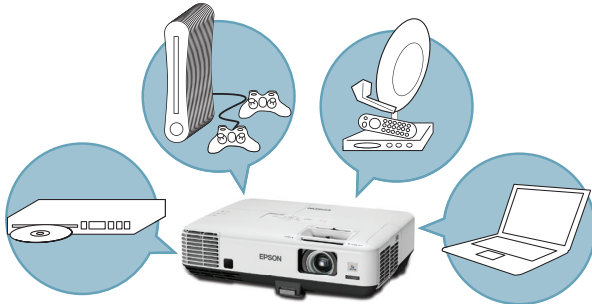

Quick Corner®

This innovative feature allows you to move any of the four corners of an image independently at setup, using the remote control to adjust each corner for a perfectly rectangular picture.

Leading-edge technology

HDMI input for high-quality, high-definition video **HDMI™**

- Deliver both audio and brilliant HD video content with just one cable
- Compatible with the latest laptops, Blu-ray® and media players

PC-free slideshows