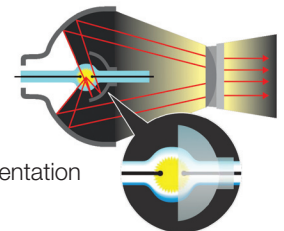

▲ E-TORL lamp

Better Products for a Better Future™

For more information on Epson's environmental programs, go to eco.epson.com

Eco Features

- Energy-efficient 3LCD light engine
- Energy-efficient E-TORL lamp
- Low power consumption of 0.3 W in Standby Mode (network communication off)
- Designed to be recycled⁴
- RoHS compliant
- Epson America, Inc. is a SmartWay^{SM} Transport Partner⁵