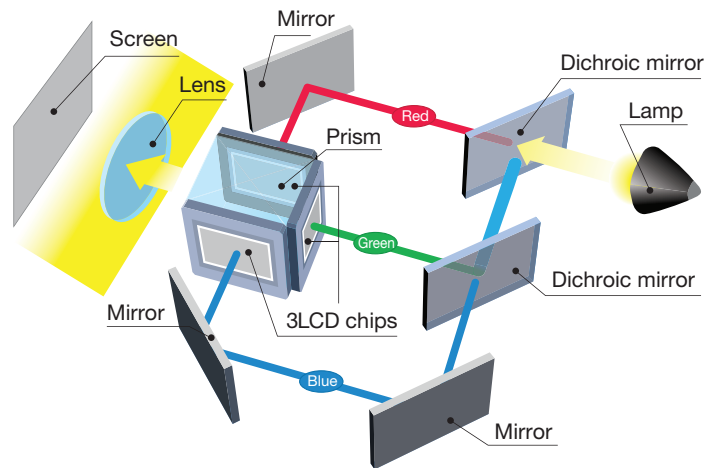

3LCD technology – for quality and color that's beyond amazing

- 3 chips for full-time, vibrant color
- 25% less electricity required per lumen of brightness when compared to 1-chip DLP projectors³
- Over 20 years of road-tested reliability built into every projector