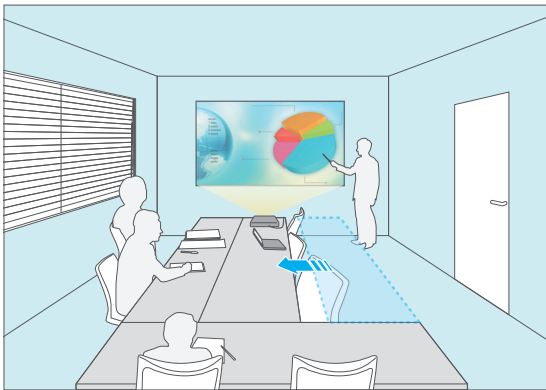

Flexible setup

Easy horizontal and vertical keystone correction

Epson's horizontal and vertical keystone correction means you can project a rectangular image from any angle. Just move the slider bar to make the necessary horizontal adjustments. Your PowerLite 1850W can be off to the side and above or below the screen, while your presentation is front and center.

Without Horizontal Keystone