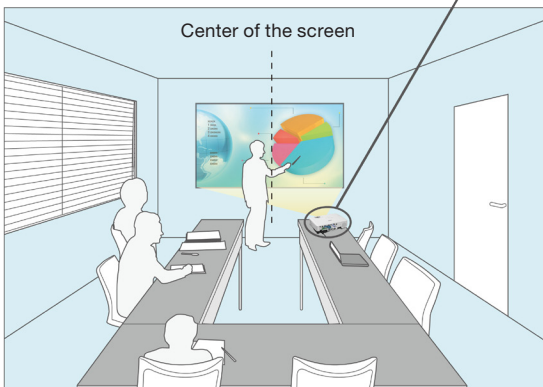

With Horizontal Keystone