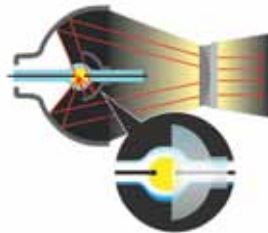

E-TORL lamp

Amazing light output

- 2700 lumens color light output and 2700 lumens white light output¹ (PowerLite 96W)
- 2600 lumens color light output and 2600 lumens white light output¹ (PowerLite 95)
- High color light output for bright, balanced, colorful images
- White light output that's measured using ISO 21118 (a more rigid standard than the outdated ANSI lumens rating used by some competitive products)

High-quality images with HDMI digital connectivity

- Deliver both audio and brilliant video content with just one cable
- Compatible with the latest laptops, Blu-ray® and media players

RJ-45 network connectivity

- Project presentations over the network — transmit both audio and video with a single connection
  - Display images from any networked location, or, in up to 4 different classrooms simultaneously
  - Present remotely to support distance learning applications
  - Connect wirelessly, via a network access point, to promote collaborative sharing and an engaging learning environment