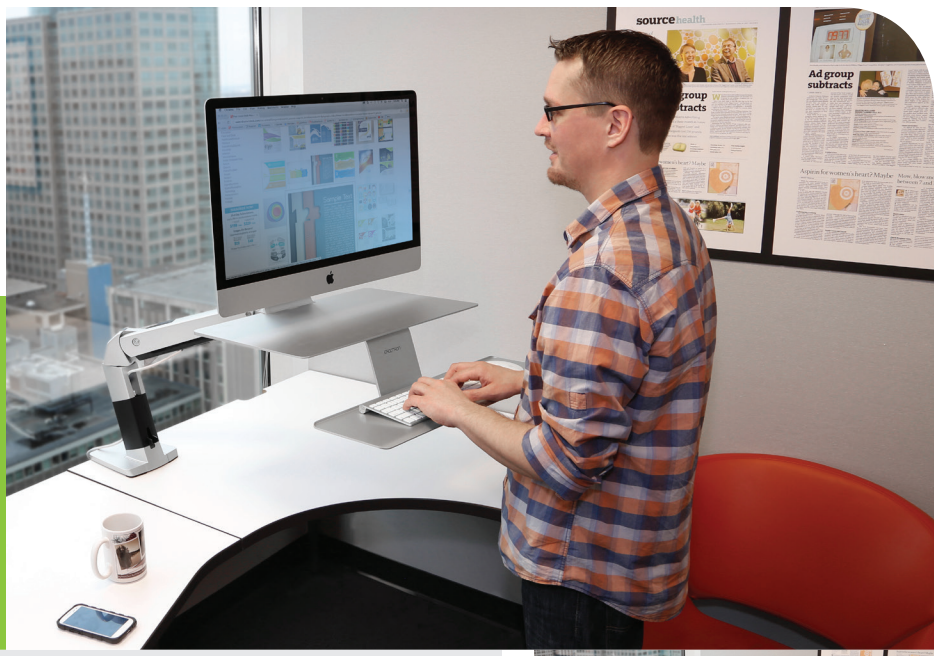

WorkFit Convert-to-LCD & Laptop Kit from Single HD 97-605

This kit converts a WorkFit-C or WorkFit-A Single HD Workstation into a WorkFit LCD & Laptop Workstation

WorkFit Convert-to-LCD & Laptop Kit from Dual Displays 97-617

This kit converts a WorkFit-S, WorkFit-C or WorkFit-A Dual Workstation into a WorkFit LCD & Laptop Workstation

The science behind the need to stand

The American Medical Association (AMA) agrees that sitting for extended periods of time can be bad for personal health. Their newly adopted policy recommends business organizations offer sitting alternatives, including standing desks.

- A recent study published by the CDC (Centers for Disease Control) indicates adjustable sit-to-stand products are an effective solution for reducing prolonged sitting. Sit or stand, instantly, while remaining effectively engaged with your computer.
- A 2010 University of Queensland, Australia study found that even when adults meet physical activity guidelines, sitting for prolonged periods can compromise metabolic health.