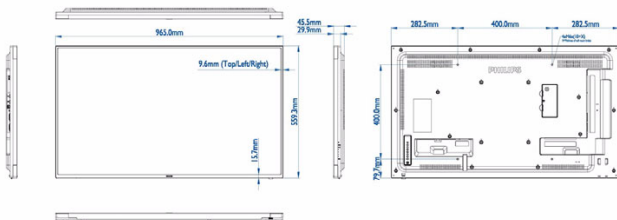

Dimensions

- Bezel width: 9.6 mm (T/L/R), 15.7 mm (B)
- Set dimensions (W x H x D): 965.0 x 559.3 x 45.5 mm
- Set dimensions in inch (W x H x D): 37.99 x 22.02 x 1.79 inch
- VESA Mount: 400 x 400mm, M6
- Product weight: 10.41 kg
- Product weight (lb): 22.95 lb lb

Operating conditions

- Temperature range (operation): 5 ~ 40 °C
- Temperature range (storage): -10 ~ 50 °C
- MTBF: 50,000 hour(s)
- Altitude: 0 ~ 3000 m
- Humidity range (operation)[RH]: 10 ~ 90% (without condensation)
- Humidity range (storage) [RH]: 0 ~ 100% (without condensation)

Power

- Consumption (On mode): 120W(max)
- Mains power: AC (100 ~ 240 V) , 2.5A
- Standby power consumption: <0.5 W
- Consumption (Typical): 65 W

Sound

- Built-in speakers: 2 x 10W RMS

Accessories

- Included accessories: AC Power Cord, RS232 cable, Remote Control, Batteries for remote control, Quick start guide
- Included Accessories: Edge Alignment Kit (1)-2pcs, Edge Alignment Kit (2)-1pcs, M3 screw x 1, RS232 daisy-chain cable, SD card cover x 1, Thumb

- Screw x8
- Stand: BM05922 (Universal Stand-L)(Option)

Miscellaneous

- Warranty: 3 year warranty
- On-Screen Display Languages: English, French, German, Italian, Polish, Russian, Spanish, Turkish, Simplified Chinese, Traditional Chinese, Arabic, Japanese
- Regulatory approvals: BSMI, CB, CE, EAC, EnergyStar 7.0, FCC, Class A, PSB, UL/cUL

Philips 43BDL4031D
Version: 1.0
Release Date: 2019/05/27

Issue date 2019-09-12

Version: 1.0.1

12 NC: 8670 001 57444
EAN: 87 12581 75590 4

© 2019 Koninklijke Philips N.V.
All Rights reserved.

Specifications are subject to change without notice.
Trademarks are the property of Koninklijke Philips N.V.
or their respective owners.

www.philips.com