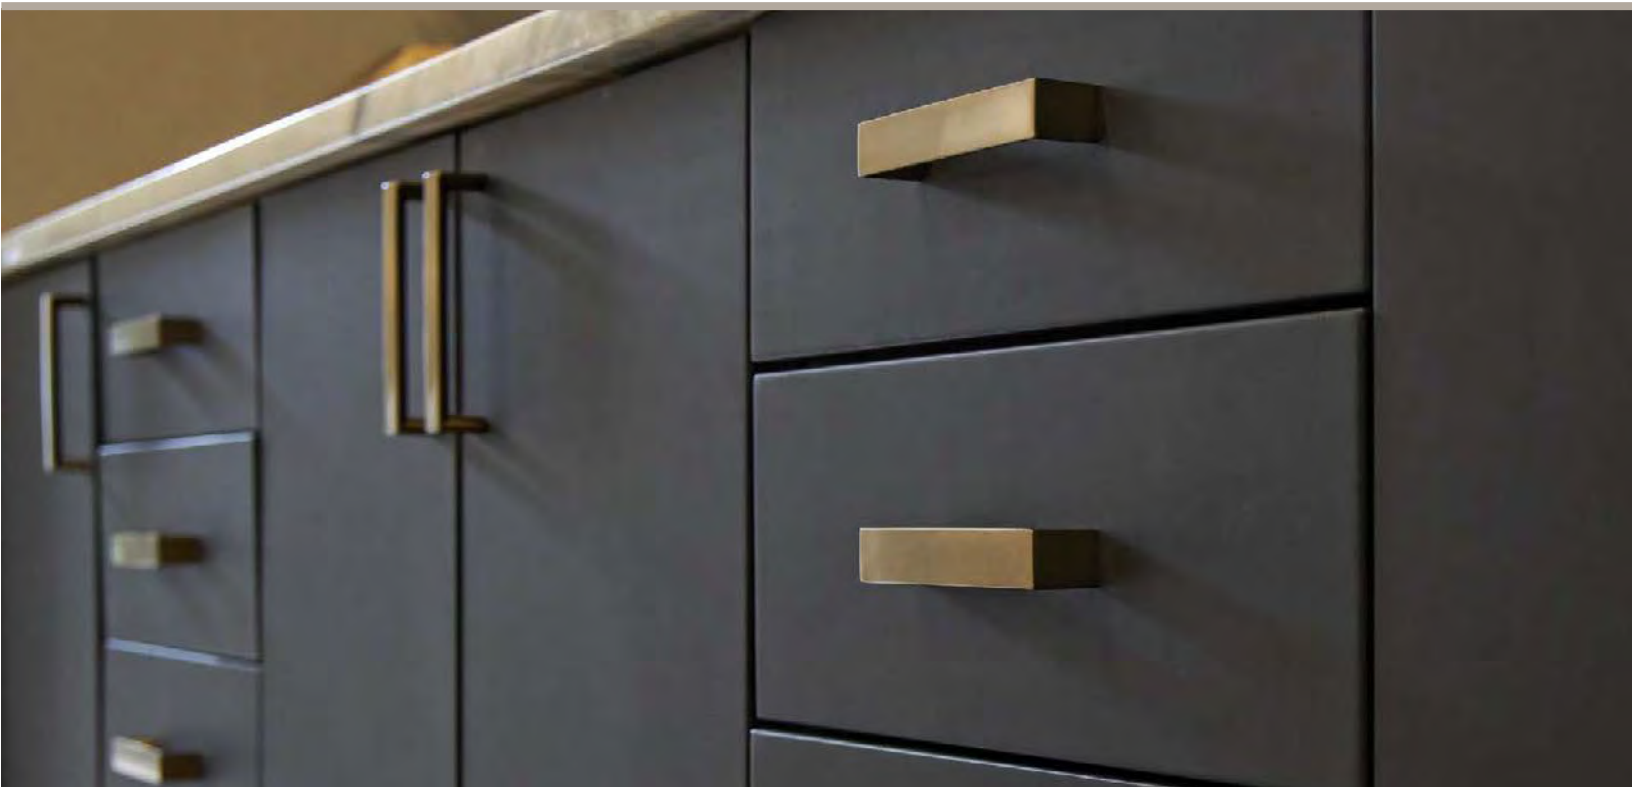

FINISHES

Oil Rubbed Bronze
Matte Black
Dark Pewter
Polished Chrome
Rose Gold
Satin Nickel

INTRODUCING
NEW DECORATIVE HARDWARE
2022-2023

REPUBLIC ELITE

- 1-2 FLORENCE COLLECTION
- 3-5 MONACO COLLECTION
- 6-7 COLORADO COLLECTION
- 8-9 MANHATTAN COLLECTION
- 10-13 BAR PULL COLLECTION
- 14 SQUARE PULL COLLECTION
- 15 MIAMI COLLECTION
- 16 WASHINGTON COLLECTION
- 17 ST LOUIS COLLECTION
- 18 VAIL COLLECTION
- 19 CHARLOTTE COLLECTION
- 20-23 MODERN COLLECTION
- 24-31 TRADITIONAL COLLECTION
- 32-33 TAB PULL COLLECTION
- 34-35 CUP PULL COLLECTION
- 36-39 VARIOUS COLLECTION
- 40 WIRE PULL COLLECTION
- 41 BOW PULLS