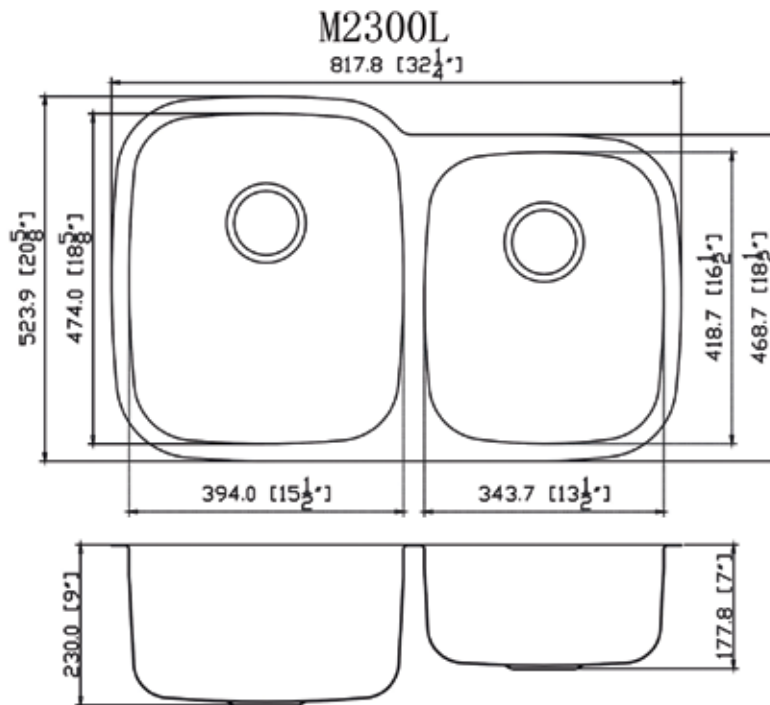

REPUBLICELITE.COM

15167 Business Ave | Addison, TX 75001

(972) 606-9667 office

(972) 735-0934 fax

info@republicelite.com

Republic Elite endeavors to provide you with accurate information and descriptions of our products. Due to variations in individual user's monitor settings, calibrations, and lighting sources, we cannot guarantee that your sink will be an exact match to the colors represented on this website or product data sheet. Republic Elite manufactures & install our products with the highest quality of workmanship and materials. Republic Elite warrants its products to be free of all manufacturing defects upon receipt.