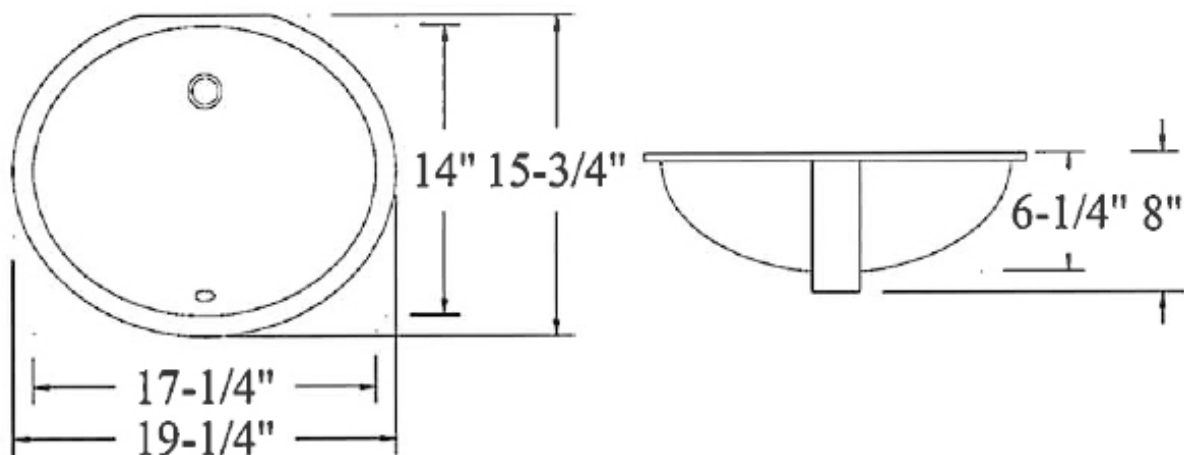

Model #	Color	Material	Finish	Mount Options	Overflow	Drain Size	ADA Compliant
10VBM8028	White	Vitreous China	Enameled	Under-mount	Yes	1-1/2"	Yes
20VBM8028	Bisque	Vitreous China	Enameled	Under-mount	Yes	1-1/2"	Yes