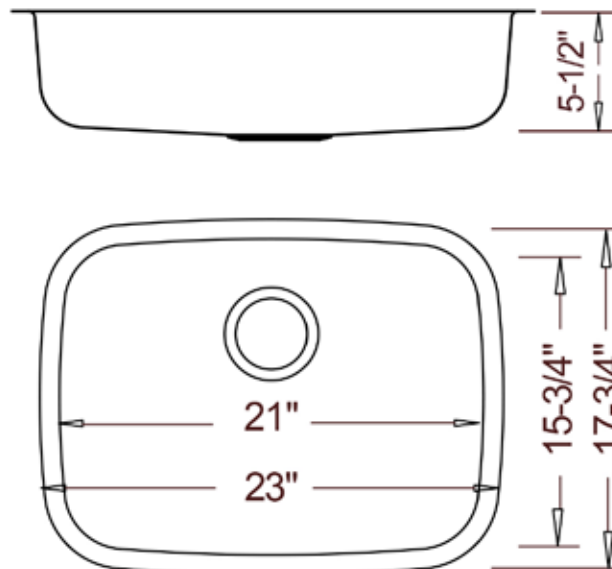

REPUBLICELITE.COM

15167 Business Ave | Addison, TX 75001

(972) 606-9667 office

(972) 735-0934 fax

info@republicelite.com