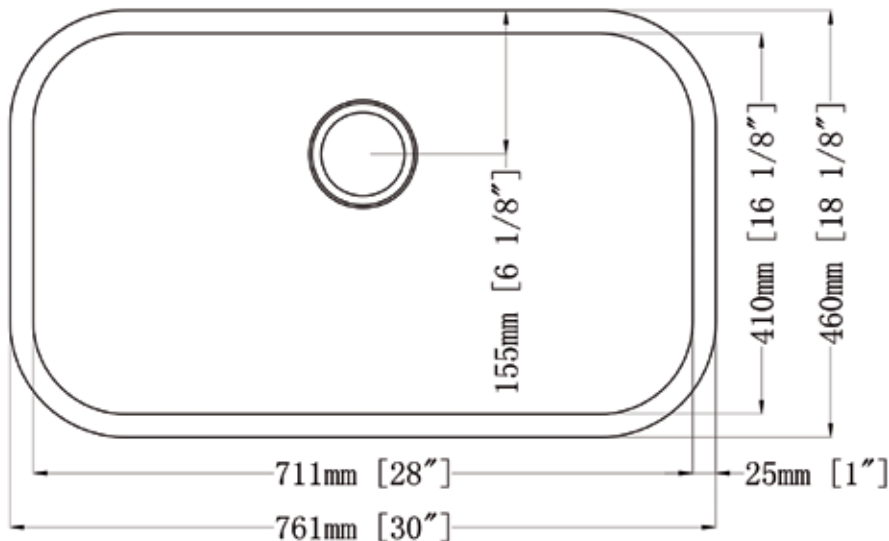

REPUBLICELITE.COM

15167 Business Ave | Addison, TX 75001

(972) 606-9667 office

(972) 735-0934 fax

info@republicelite.com