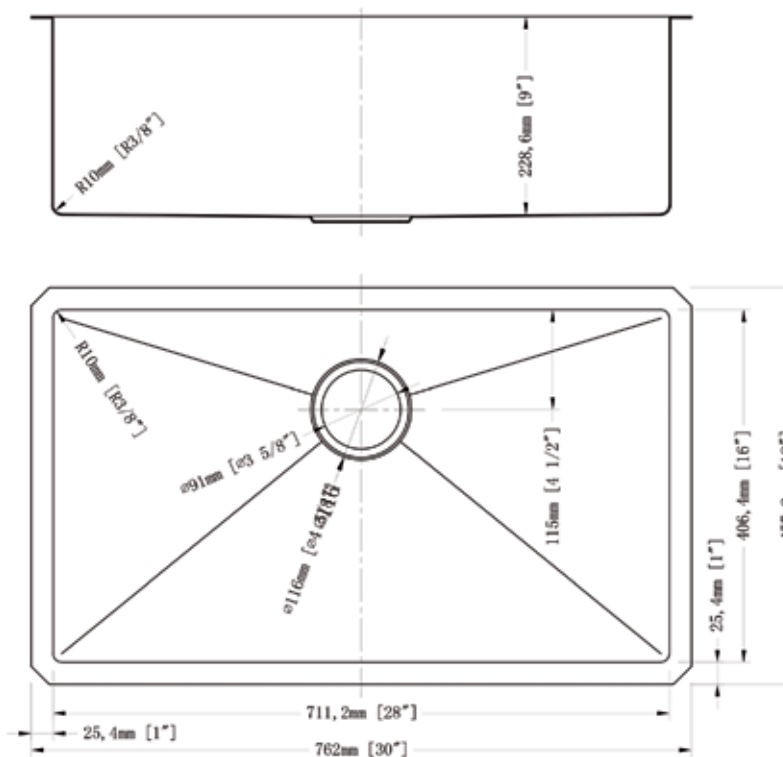

REPUBLICELITE.COM

15167 Business Ave | Addison, TX 75001

(972) 606-9667 office

(972) 735-0934 fax

info@republicelite.com