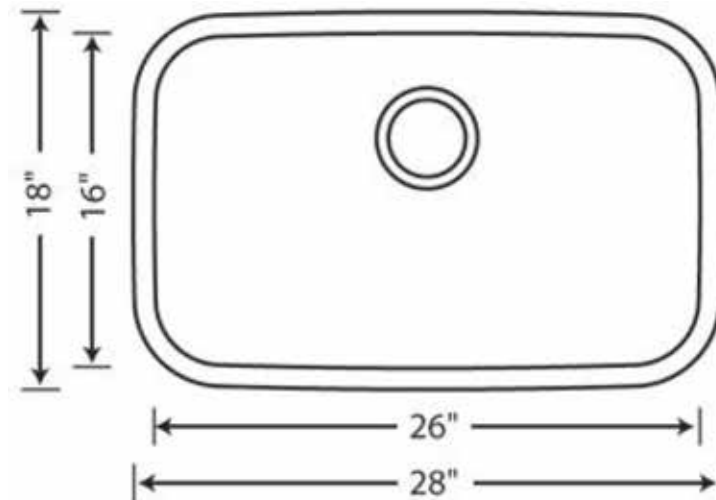

REPUBLICELITE.COM

15167 Business Ave | Addison, TX 75001

(972) 606-9667 office

(972) 735-0934 fax

info@republicelite.com