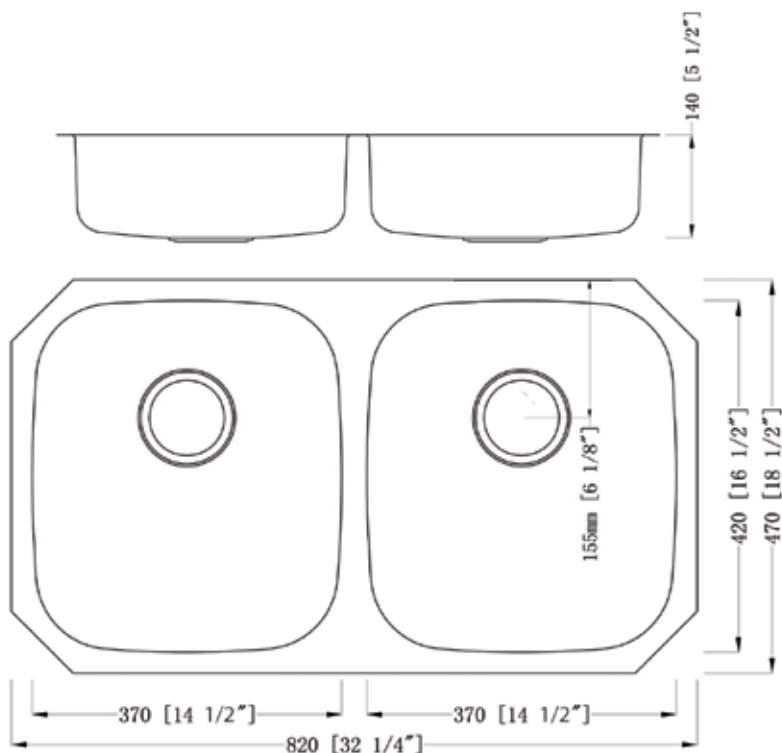

REPUBLICELITE.COM

15167 Business Ave | Addison, TX 75001

(972) 606-9667 office

(972) 735-0934 fax

info@republicelite.com