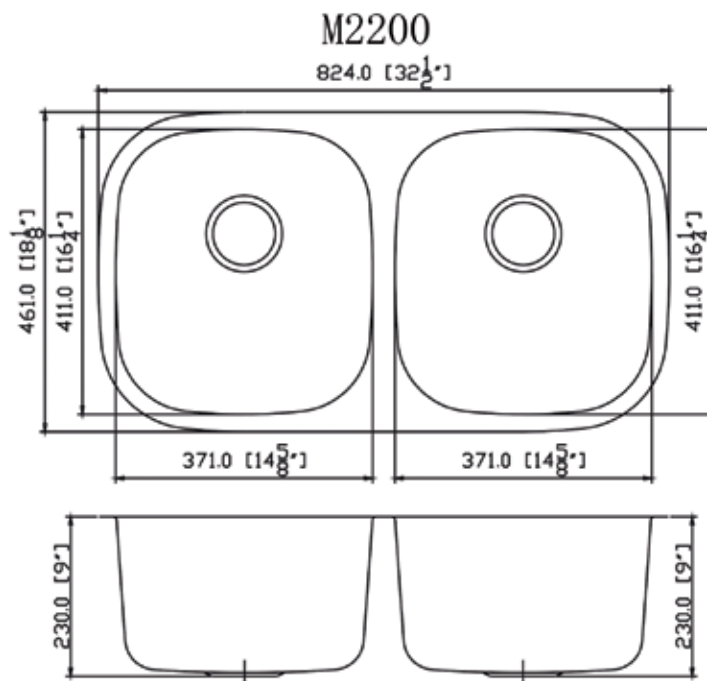

REPUBLICELITE.COM

15167 Business Ave | Addison, TX 75001

(972) 606-9667 office

(972) 735-0934 fax

info@republicelite.com