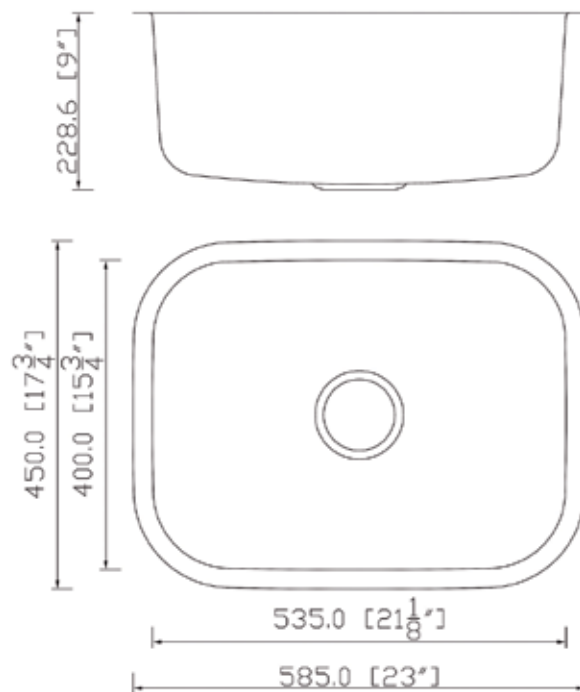

M2408

REPUBLICELITE.COM

15167 Business Ave | Addison, TX 75001

(972) 606-9667 office

(972) 735-0934 fax

info@republicelite.com