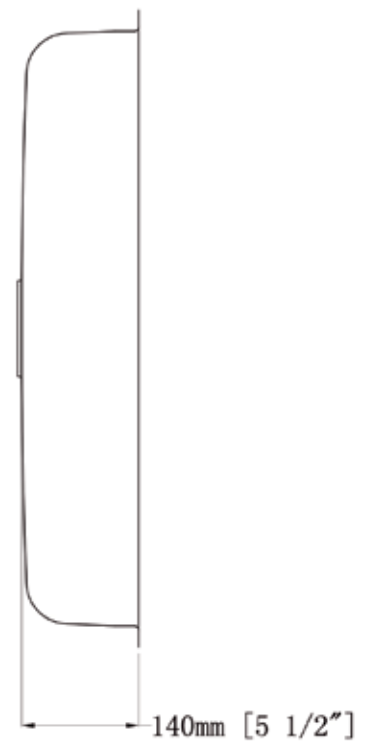

Model #	Material	Finish	Mount Options	Overflow	Drain Size	ADA Compliant	Guage
5202	Stainless Steel	Satin	Under-mount	No	3-1/2"	Yes	18G

REPUBLICELITE.COM

15167 Business Ave | Addison, TX 75001

(972) 606-9667 office