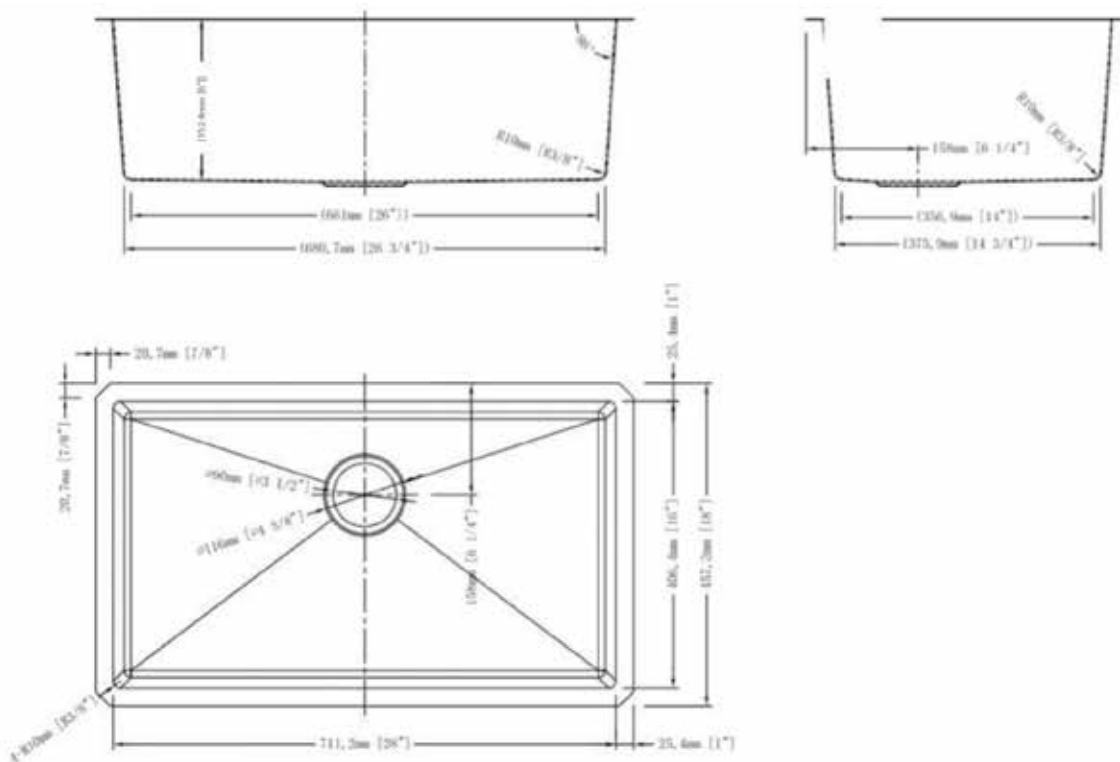

REPUBLICELITE.COM

15167 Business Ave | Addison, TX 75001

(972) 606-9667 office

(972) 735-0934 fax

info@republicelite.com

Republic Elite endeavors to provide you with accurate information and descriptions of our products. Due to variations in individual user's monitor settings, calibrations, and lighting sources, we cannot guarantee that your sink will be an exact match to the colors represented on this website or product data sheet. Republic Elite manufactures & install our products with the highest quality of workmanship and materials. Republic Elite warrants its products to be free of all manufacturing defects upon receipt.