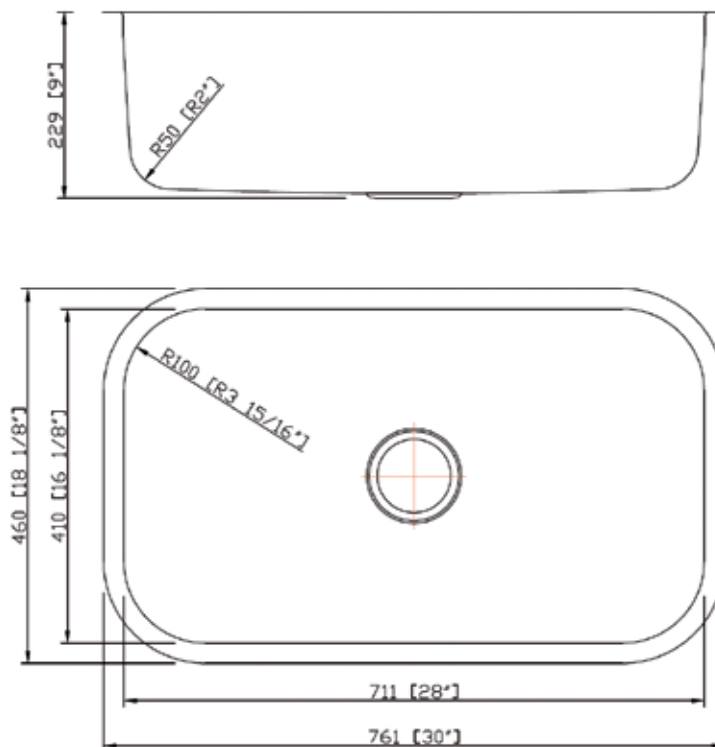

REPUBLICELITE.COM

15167 Business Ave | Addison, TX 75001

(972) 606-9667 office

(972) 735-0934 fax

info@republicelite.com