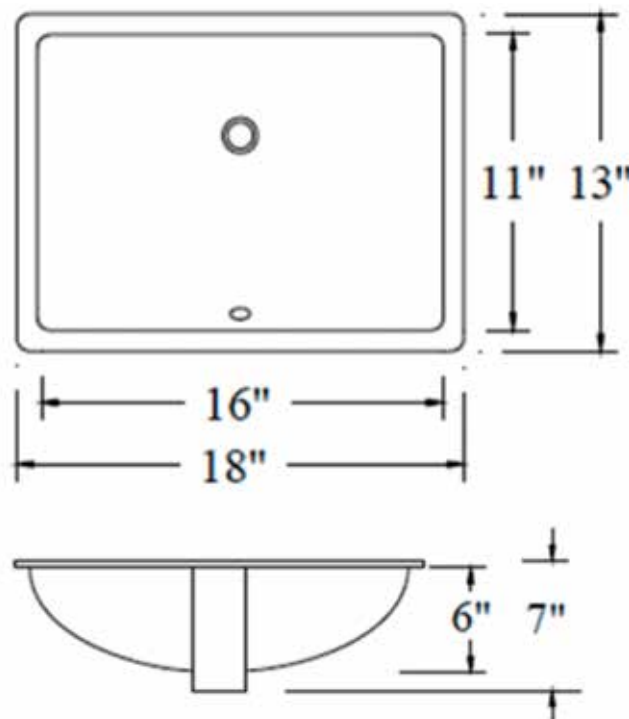

REPUBLICELITE.COM

15167 Business Ave | Addison, TX 75001

(972) 606-9667 office

(972) 735-0934 fax

info@republicelite.com