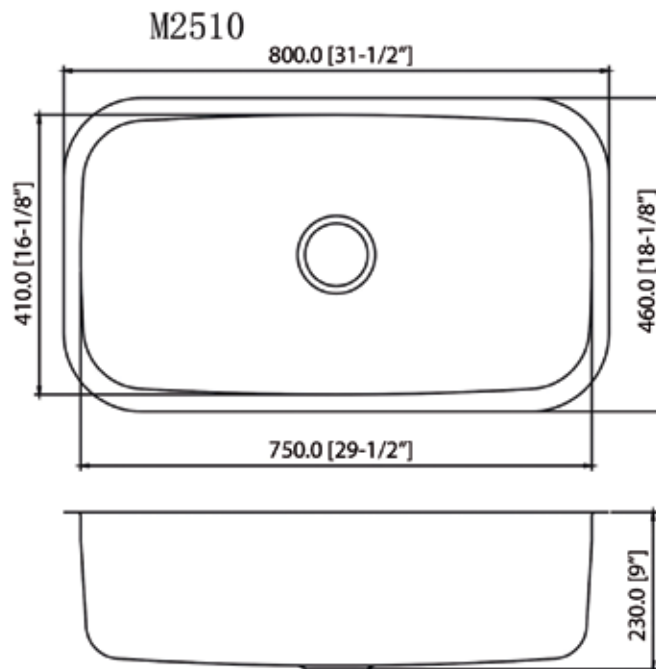

Model #	Material	Finish	Mount Options	Overflow	Drain Size	ADA Compliant	Gauge
M2509	Stainless Steel	Brushed	Under-mount	No	3-1/2"	No	16G
M2510	Stainless Steel	Brushed	Under-mount	No	3-1/2"	Yes	18G

REPUBLICELITE.COM