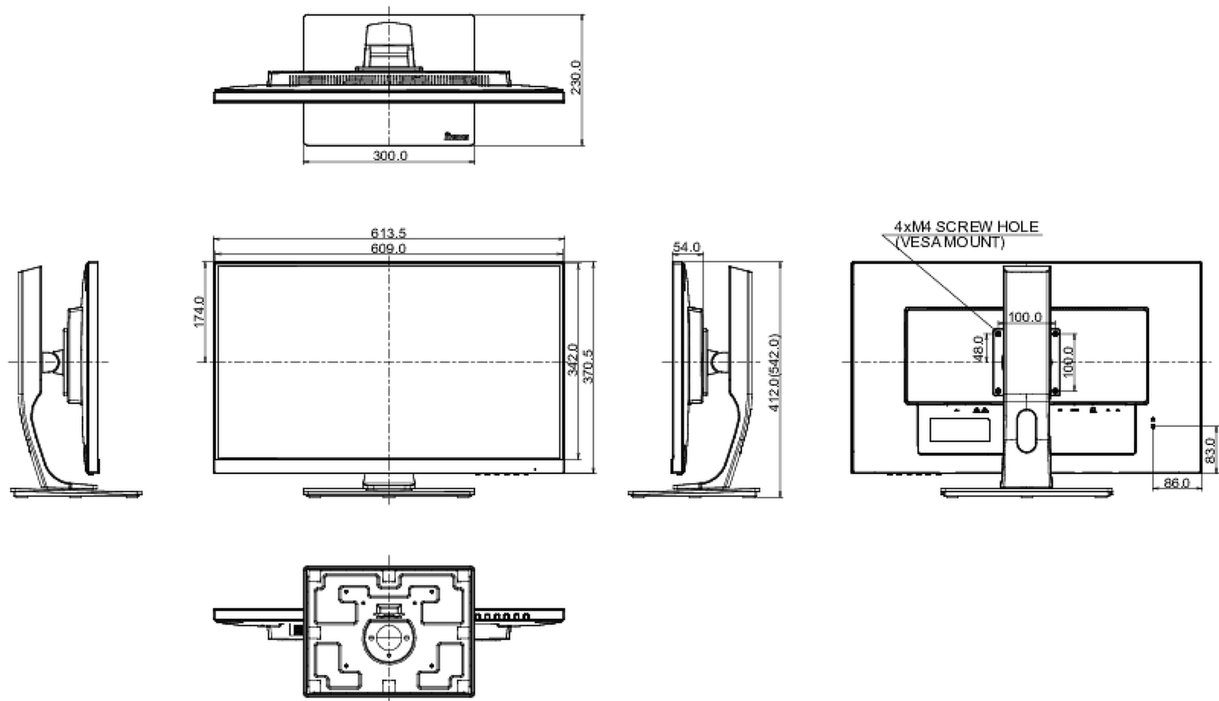

Other

quick start guide, safety guide

06 POWER MANAGEMENT

Power supply unit

internal

Power supply

AC 100 - 240V, 50/60Hz

Power usage

19.W typical, 0.3W stand by, 0.27W off mode

07 SUSTAINABILITY

Regulations

CE, TÜV-GS, EAC, RoHS support, ErP, ENERGY STAR®, WEEE, REACH

Energy efficiency class (Regulation (EU) 2017/1369)

E

Other

REACH SVHC above 0.1%: Lead

08 DIMENSIONS / WEIGHT

Product dimensions W x H x D

613.5 x 440.5 x 197mm

Box dimensions W x H x D

690 x 451 x 140mm

Weight (without box)

5.3kg

Weight (with box)

6.6kg

EAN code

4948570115716

All trademarks and registered trademarks acknowledged. E & O E. Specification subject to change without notice. All LCD's comply with ISO-9241-307:2008 in connection with pixel defects.