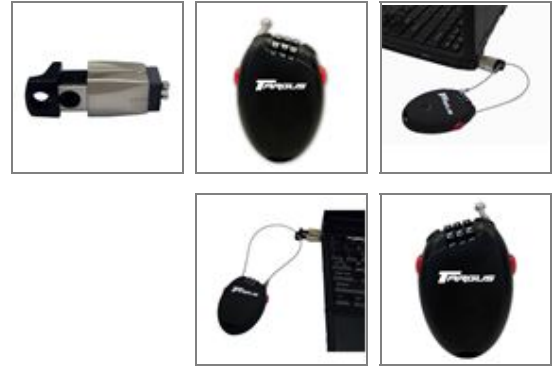

Retractable Cable Travel Lock - Black

ASP01EU

Description

The Targus Retractable Cable Travel Lock allows you to secure your personal and valuable belongings wherever you go. You can lock your luggage at the airport lounge, your ski equipment at the lodge, or your laptop computer in the hotel. your ski equipment at the lodge, or your laptop computer in the hotel.

Features

- Up to 73 cm of coated steel cable
- Compact and lightweight
- Includes adapter for alternative locking solution for notebook computers
- Retractable Cable for Easy Storage
- Re-settable Mechanism for up to 1,000 User Settable Combinations