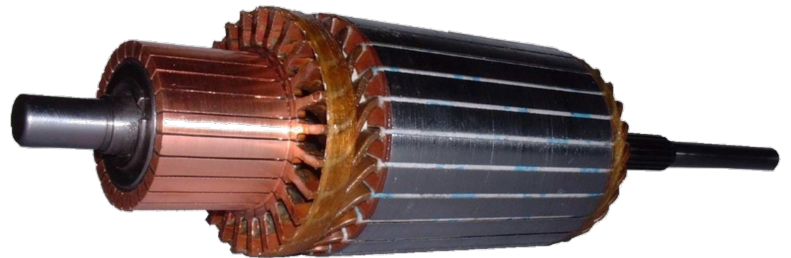

AESS Heavy Duty Starter

"Uniting Innovation, Engineering, Manufacturing and Distribution"

Product Description

PowerRail, an AAR M-1003 Certified Quality Company, is pleased to offer our **NEW AESS Heavy Duty Auto Engine Start & Stop Starter.**

This Starter is offered in both 32Volt and 64Volt, and has been field tested in Class 1's, Regionals and Short Line Railroads.

Benefits:

- Modified Single Brushholder Design.
- Heavy Duty Special Oversize Brush replaces OEM 2 brush per box design.
- Modified Heavy Duty Solenoid
- Modified Armature, increased Amperage Capacity and Heat Transfer

Part Numbers:

- E1990333AESS 32 Volt AESS
- E1990333AESS-UX 32 Volt AESS
- E40069492AESS 32 Volt SD70 Series
- E1993740AESS 64 Volt AESS
- E8428605AESS-UX 64 Volt AESS

OEM References:

- 8384834
- 1990333
- 9553075
- 10478828
- 10478827
- 40069492
- 1109629
- 1993740
- 10478829
- 8428605