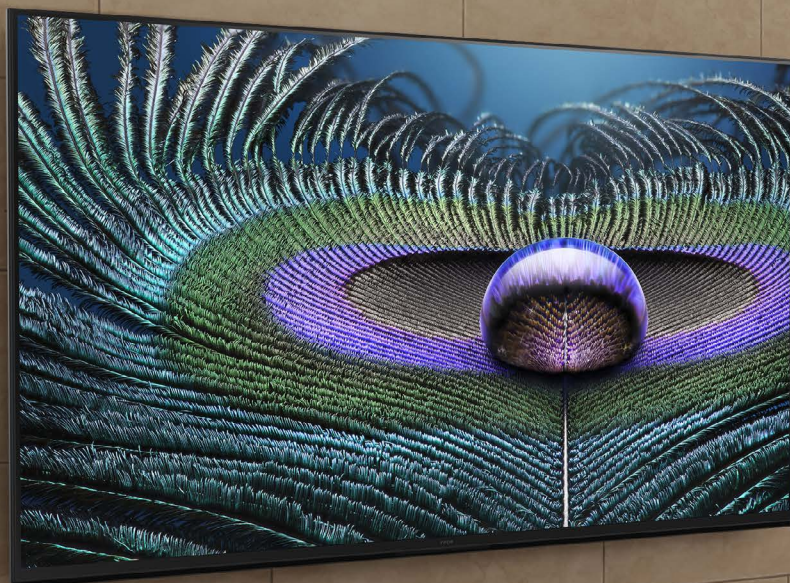

SONY

BRAVIA™ 8K HDR Professional Displays

Innovative displays designed for business

75" - 85"
Z9J-series

FWD-75Z9J
FWD-85Z9J

Unleash the extraordinary visual power of 8K HDR images

Give customers, partners and visitors an unparalleled viewing experience on an impressive scale. The Z9J BRAVIA MASTER Series Professional Display partners exquisite 8K HDR images with easy operation, and a premium design.

Optimised for professional display applications, the BRAVIA MASTER Series harnesses the full power of cutting-edge Sony picture technologies. Backlight Master Drive full-array 8K BRAVIA technology is teamed with our Cognitive Processor XR to ensure vibrant high-contrast 8K HDR images, bursting with fine detail, rich colour, and spectacular contrast.

8K big-screen pictures are matched by the powerfully minimalist design of the Z9J Series that's sure to impress in any setting. Picture and audio are in perfect harmony with Sony's Acoustic Multi-Audio™ system for a captivating audio-visual performance.

Ultimate Picture Quality

Spectacularly lifelike 8K HDR images

Powered by our Cognitive Processor XR, featuring XR HDR Remaster, XR Motion, 8K XR Super Resolution among others, scenes are reproduced with thousands of tones, shades and gradations, making them look incredibly real.