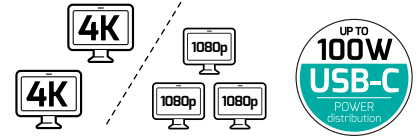

Office - 2 x 4K

Up to 11 peripherals

- Dual video display up to 4K (DisplayPort™)
- Manages up to 11 peripherals
- USB-A & USB-C connectivity to notebook
- Compatible with Windows®, Mac OS® (single display)

EU: 901910W-EU
UK: 901910W-UK