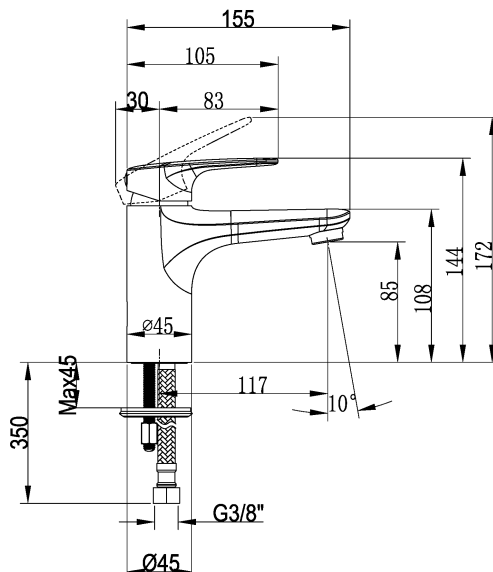

## PRODUCT INFORMATION

Model	TVW10510311061
Collection	O.novo Start
Finish	Polished Chrome
Water Flow	max. 5 l/min
Cartridge	35mm with ceramic disc
Faucet Height	144 mm
Aerator Height	85 mm
Projection of Spout	117 mm
Pop-up waste	without
Aerator	Smart Lime Cleaning (SLC) Pressure Compensating (PCA) M24 x 1 – male thread
Faucet Material	Low Lead Brass
Red/Blue Indexing	On Lever
Supply Hoses	2 x M10 x G 3/8" screw-in high pressure hoses
Salt Spray Test	200 hours (according EN 248)

## TECHNICAL DRAWING

## EXPLOSION DRAWING AND SPARE PARTS

Explosion Drawing	Article Number	Description	No.	Consists of
	TVP10500402061	Lever kit / Knobs	1	cap
			2	screw
			3	handle
	N/A	N/A	4	flange
	N/A	N/A	5	cartridge nut
	TVP00000111000	Ceramic cartridge	6	cartridge
	N/A	N/A	7	body
	N/A	N/A	8	O-ring
	TVP00000601000	Fixation kit	9	washer
			10	clamp
			11	bolt
			12	lock nut
	TVP00000509000	Aerator	13	aerator
	TVP00000709000	Flexible connection hoses	14	Flexible hose (hot)
			15	Flexible hose (cold)
	N/A	N/A	16	Allen key