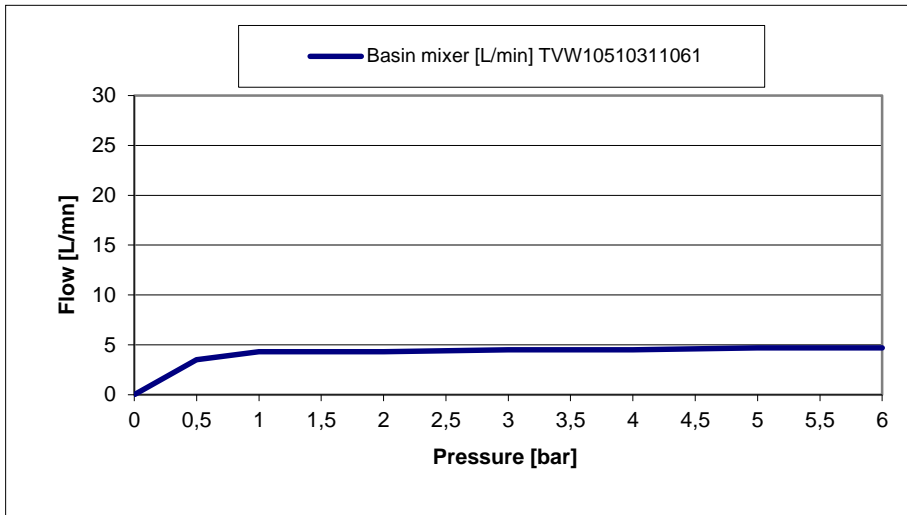

O.NOVO START SINGLE LEVER BASIN MIXER

FLOW CHART

EXPLOSION DRAWING AND SPARE PARTS

Explosion Drawing	Article Number	Description	No.	Consists of
	TVP10500402061	Lever kit / Knobs	1	cap
			2	screw
			3	handle
	N/A	N/A	4	flange
	N/A	N/A	5	cartridge nut
	TVP00000111000	Ceramic cartridge	6	cartridge
	N/A	N/A	7	body
	N/A	N/A	8	O-ring
	TVP00000601000	Fixation kit	9	washer
			10	clamp
			11	bolt
			12	lock nut
	TVP00000509000	Aerator	13	aerator
	TVP00000709000	Flexible connection hoses	14	Flexible hose (hot)
			15	Flexible hose (cold)
	N/A	N/A	16	Allen key