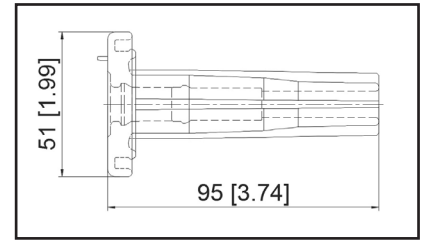

36-2138

UPC A: 00059935323678
Available to Order
Pop. Code: W

Reference	Brand	Notes
SPB197	BWD	
35-7141	Carquest	
CP101	DuraLast	
22465-1P100	Infiniti	
702515	NAPA Parts	
CP101	PROspark	
SPP134E	Standard Motor Products	
98-229	Ultima Select	
CC27	WVE