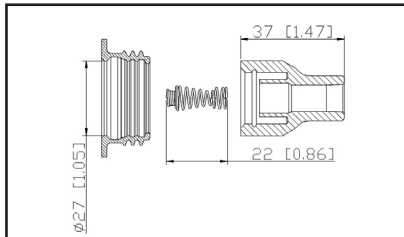

36-211006

UPC A: 00059935324712
Available to Order

Set of 6 boots

Reference	Brand	Notes
D515C Boot	AC Delco	Set of 6
12632479 Boot	General Motors	Set of 6
SPP142E	Standard Motor Products	Set of 6

36-2111

UPC A: 00059935312474
Available to Order
Pop. Code: C