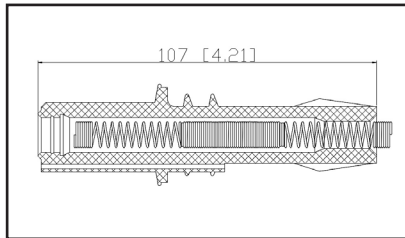

36-2061

UPC A: 00059935224975
Available to Order
Pop. Code: C

Reference	Brand	Notes
50046-1	Autolite	
SPB150	BWD	
35-7007	Carquest	
CP044	DuraLast	
3L3Z-12029-BA Boot	Ford	
3L3Z-12A402-BA	Ford	
ICB14	Forecast	
DG-511 Boot	Motorcraft	
702460	NAPA Parts	
FD006	NGK	
CP044	PROspark	
SPP87E	Standard Motor Products	
99-149	Ultima Select