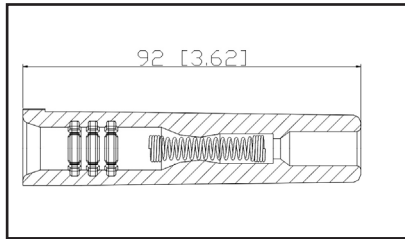

36-2069

UPC A: 00059935308590
Available to Order
Pop. Code: D

Reference	Brand	Notes
50017-1	Autolite	
02509	Bosch	
SPB103	BWD	
35-7004	Carquest	
CP025	DuraLast	
12165490	General Motors	
702431	NAPA Parts	
GM001	NGK	
CP025	PROspark	
SPP40E	Standard Motor Products	
99-103	Ultima Select