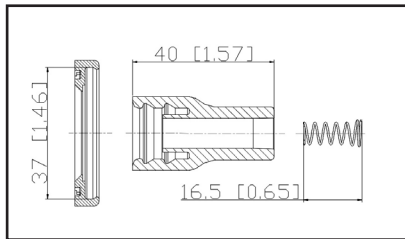

36-210804

UPC A: 00059935324699
Available to Order

Set of 4 boots

Reference	Brand	Notes
SPP140E	Standard Motor Products	Set of 4
SPP146E	Standard Motor Products	Set of 4
SPP148E	Standard Motor Products	Set of 4
SPP149E	Standard Motor Products	Set of 4
SPP150E	Standard Motor Products	Set of 4
SPP151E	Standard Motor Products	Set of 4
90080-19016 Boot	Toyota	Set of 4
90080-19027 Boot	Toyota	Set of 4
90919-02234 Boot	Toyota	Set of 4
90919-02237 Boot	Toyota	Set of 4
90919-02248 Boot	Toyota	Set of 4
90919-02259 Boot	Toyota	Set of 4
90919-A2001 Boot	Toyota	Set of 4
90919-A2003 Boot	Toyota	Set of 4
90919-A2005 Boot	Toyota	Set of 4