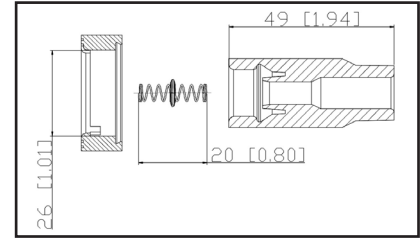

36-2101

UPC A: 00059935305766
Available to Order
Pop. Code: C

Reference	Brand	Notes
SPB190	BWD	
35-7094	Carquest	
702508	NAPA Parts	
SPP127E	Standard Motor Products	
33400-51K20 boot	Suzuki	
98-227	Ultima Select