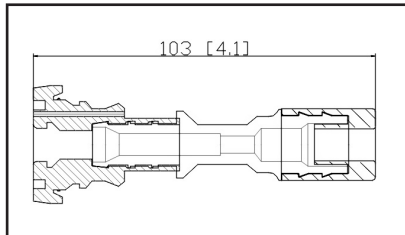

36-204003

UPC A: 00059935329649
Available to Order

Set of 3 boots

Reference	Brand	Notes
SPB149	BWD	set of 3
SPP86E	Standard Motor Products	set of 3