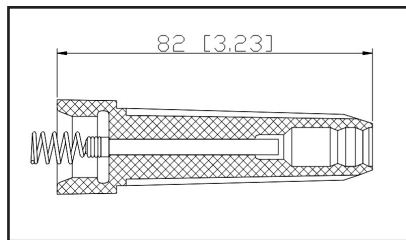

36-2073

UPC A: 00059935233090
Available to Order
Pop. Code: W

Reference	Brand	Notes
50059-1	Autolite	
SPB171	BWD	
35-7069	Carquest	
CP057	DuraLast	
LHE 1510AB Boot	Jaguar	
CP057	PROspark	
SPP108E	Standard Motor Products	
98-169	Ultima Select