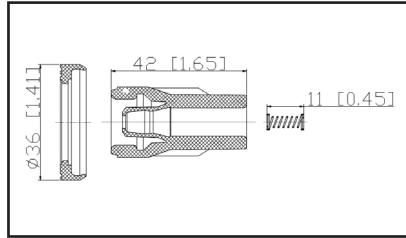

36-2095

UPC A: 00059935305728
Available to Order
Pop. Code: C

Reference	Brand	Notes
50072-1	Autolite	
SPB220	BWD	
35-7015	Carquest	
4606824AB Boot	Chrysler	
CP069	DuraLast	
702538	NAPA Parts	
CP069	PROspark	
SPP157E	Standard Motor Products	
99-212	Ultima Select	

36-209504

UPC A: 00059935330485
Available to Order

Set of 4 boots

Reference	Brand	Notes
134020	PROConnect/Prestolite	

36-2096

UPC A: 00059935305704
Available to Order
Pop. Code: B

Reference	Brand	Notes
SPB198	BWD	
35-7115	Carquest	
CP048	DuraLast	
27301-3E100 - COP	Hyundai	
702516	NAPA Parts	
SPP135E	Standard Motor Products	
98-230	Ultima Select	

36-2097

UPC A: 00059935305735
Available to Order
Pop. Code: W

Reference	Brand	Notes
ZSE045	Beru	
5963.21	Peugeot	
597080	Peugeot	
96363378	Peugeot	
2527364	Valeo	

36-2098

UPC A: 00059935305742
Available to Order
Pop. Code: W
Europe/Mexico Only

Reference	Brand	Notes
90536194	General Motors	
9119567	General Motors	
1208008	Opel	
2526116A	Valeo	

36-2099

UPC A: 00059935305759
Available to Order
Pop. Code: C

Reference	Brand	Notes
SPB215	BWD	
35-7088	Carquest	
1104082 - COP	Delphi	
CP089	DuraLast	
10458316 - COP	General Motors	
25186679	General Motors	
702533	NAPA Parts	
1208021 - COP	Opel	
CP089	PROspark	
SPP152E	Standard Motor Products	
99-207	Ultima Select