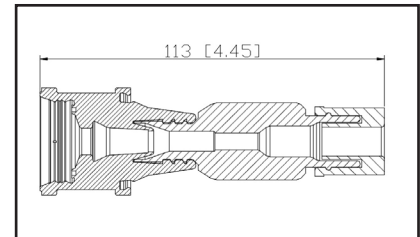

36-2093

UPC A: 00059935292233
Available to Order
Pop. Code: B
Spring Supplied Loose

Reference	Brand	Notes
50074-1	Autolite	
SPB191	BWD	
35-7093	Carquest	
CP071	DuraLast	
LF2L-18-100 - COP	Mazda	
702509	NAPA Parts	
CP071	PROspark	
SPP128E	Standard Motor Products	
98-187	Ultima Select