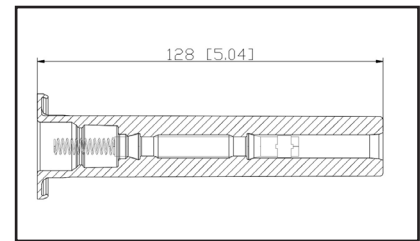

36-2102

UPC A: 00059935305773
Available to Order
Pop. Code: W
w/internal spring terminal

Reference	Brand	Notes
SPB186	BWD	
35-7090	Carquest	
CP090	DuraLast	
702504	NAPA Parts	
CP090	PROspark	
SPP123E	Standard Motor Products	
90919-02228 boot	Toyota	Complete Assembly
98-183	Ultima Select