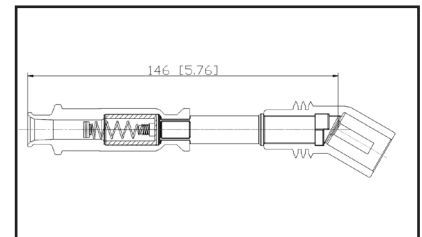

36-2089

UPC A: 00059935291168
Available to Order
Pop. Code: W

2.0KΩ

Reference	Brand	Notes
0 356 100 102	Bosch	
SPB192	BWD	
35-7114	Carquest	
000 159 40 42	Mercedes-Benz	
A 000 159 40 42	Mercedes-Benz	
A 000 159 40 42 64	Mercedes-Benz	
702510	NAPA Parts	
SPP129E	Standard Motor Products	
98-188	Ultima Select