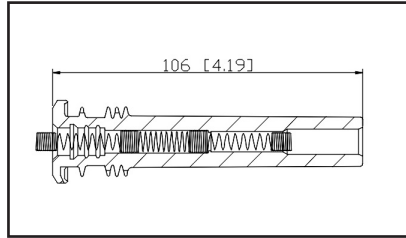

36-2026

UPC A: 00059935221462
Available to Order
Pop. Code: C
Spring Supplied Loose

Reference	Brand	Notes
50018-1	Autolite	single boot
02504	Bosch	single boot
SPB123	BWD	single boot
35-7019	Carquest	
5602 8394AB Boot	Chrysler	single boot
5602 8394AC Boot	Chrysler	single boot
5602 8394AD Boot	Chrysler	single boot
CP026	DuraLast	
ICB10	Forecast	single boot
702430	NAPA Parts	
CR004	NGK	single boot
CP026	PROspark	
SPP59E	Standard Motor Products	single boot
99-122	Ultima Select