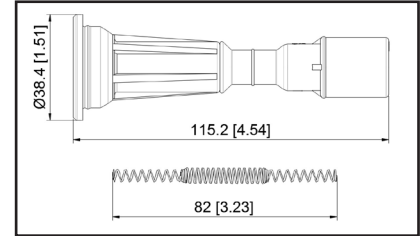

36-2124

UPC A: 00059935324903
Available to Order
Pop. Code: D
Spring Supplied loose

Reference	Brand	Notes
SPB242	BWD	
35-7130	Carquest	
ZJ20-18-100 - COP	Mazda	
ZJ20-18-100A - COP	Mazda	
702562	NAPA Parts	
SPP179E	Standard Motor Products	
98-238	Ultima Select