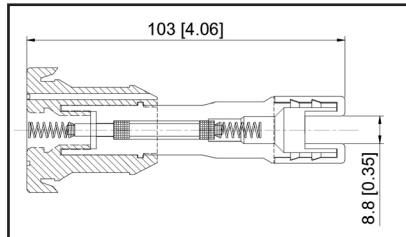

36-213504

UPC A: 00059935331192
Available to Order

Set of 4 boots

Reference	Brand	Notes
SPP168E	Standard Motor Products	set of 4

36-2136

UPC A: 00059935323692
Available to Order
Pop. Code: D

Reference	Brand	Notes
SPB167	BWD	
35-7139	Carquest	
1832A010 - Coil	Mitsubishi	
1832A033	Mitsubishi	
SPP104E	Standard Motor Products	
98-165	Ultima Select	