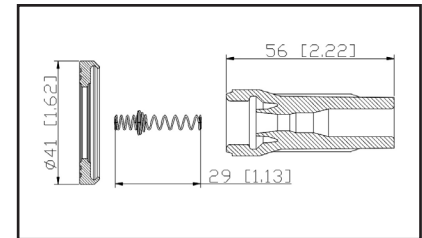

36-212006

UPC A: 00059935331130
Available to Order

Set of 6 boots

Reference	Brand	Notes
SPP167E	Standard Motor Products	set of 6
SPP167E	Standard Motor Products	set of 6