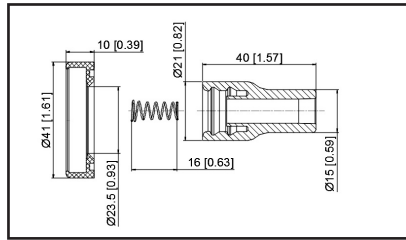

36-213504

UPC A: 00059935331192
Available to Order

Set of 4 boots

Reference	Brand	Notes
SPP168E	Standard Motor Products	set of 4