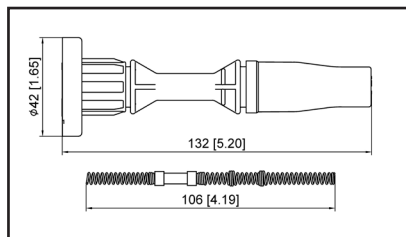

36-215404

UPC A: 00059935334247
Available to Order

Set of 4

Reference	Brand	Notes
SPB253	BWD	
SPP190E	Standard Motor Products