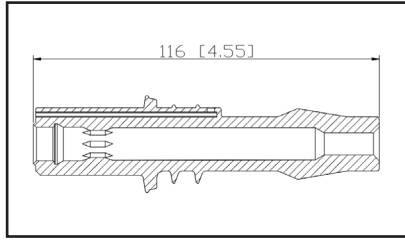

36-2100

UPC A: 00059935298143
Available to Order
Pop. Code: B
Spring Supplied Loose

Reference	Brand	Notes
50067-1	Autolite	
SPB176	BWD	
35-7087	Carquest	
CP065	DuraLast	
8L3Z-12029-A Boot	Ford	
8L3Z-12A402-A	Ford	
ICB15	Forecast	
DG-521 Boot	Motorcraft	
702494	NAPA Parts	
CP065	PROspark	
SPP113E	Standard Motor Products	
99-173	Ultima Select