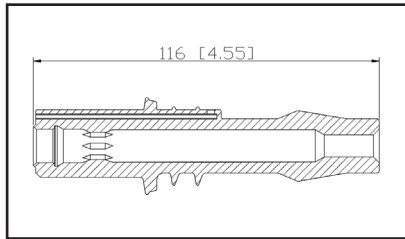

36-210008

UPC A: 00059935329656
Available to Order

Set of 8 boots

Reference	Brand	Notes
128045	PROConnect/Prestolite