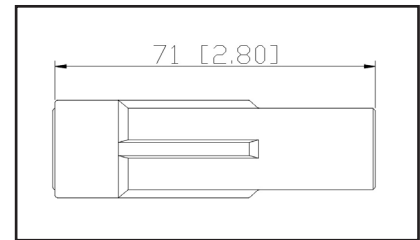

36-208404

UPC A: 00059935331048
Available to Order

Set of 4 boots

Reference	Brand	Notes
CPBK800	BWD	
CPBK800	Standard Motor Products