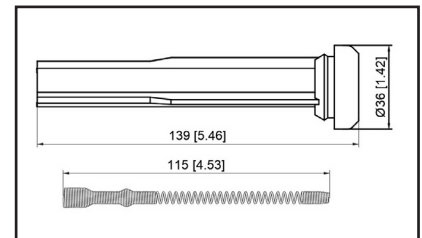

36-2148

UPC A: 00059935332861
Available to Order

Reference	Brand	Notes
35-7151	Carquest	
FT4Z-12029-A - Coil	Ford	
FU7Z-12A402-A	Ford	
DG-555 - Coil	Motorcraft	
WR-6152	Motorcraft	
702593	NAPA Parts	
SPP209E	Standard Motor Products	
99-231	Ultima Select