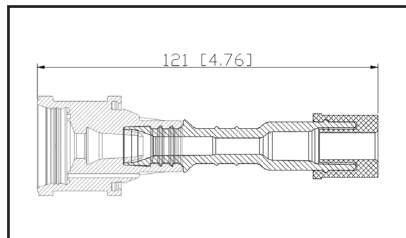

36-2087

UPC A: 00059935290826
Available to Order
Pop. Code: C
Spring Supplied Loose

Reference	Brand	Notes
50063-1	Autolite	
SPB185	BWD	
35-7086	Carquest	
CP063	DuraLast	
LFB6-18-100B - COP	Mazda	
702503	NAPA Parts	
CP063	PROspark	
SPP122E	Standard Motor Products	
98-182	Ultima Select