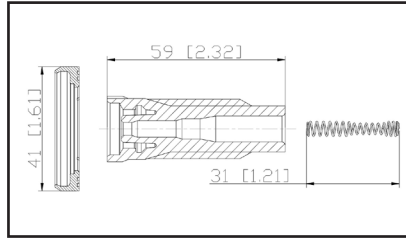

36-2104

UPC A: 00059935305797
Available to Order
Pop. Code: C
4 rib style end seal

Reference	Brand	Notes
SPB200	BWD	
35-7105	Carquest	
CP091	DuraLast	
ICB50	Forecast	
702518	NAPA Parts	
CP091	PROspark	
SPP137E	Standard Motor Products	
90919-A2004 - COP	Toyota	
90919-A2007 - COP	Toyota	
98-193	Ultima Select