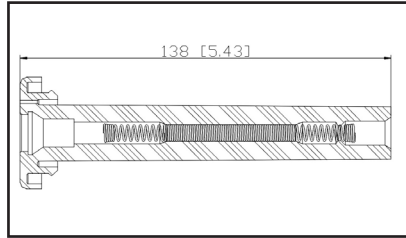

36-2022

UPC A: 00059935221424
Available to Order
Pop. Code: D
Spring Supplied Loose

Reference	Brand	Notes
50045-1	Autolite	
SPB124	BWD	
35-7060	Carquest	
CP020	DuraLast	
ICB25	Forecast	
8-19005-250-0 - COP	Isuzu	
702445	NAPA Parts	
HG002	NGK	
SPP60E	Standard Motor Products	
98-123	Ultima Select	
CC4	WVE