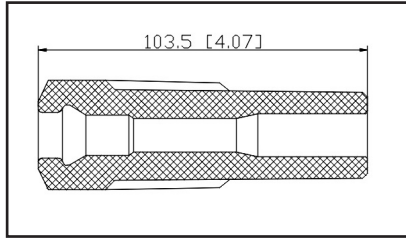

36-202406

UPC A: 00059935324446
Available to Order

Set of 6 boots

Reference	Brand	Notes
E508D Boot	AC Delco	Set of 6
50008-1	Autolite	Set of 6
02505	Bosch	Set of 6
CPBK260	BWD	
ICB4	Forecast	Set of 6
89057965 Boot	General Motors	Set of 6
56041476AA Boot	Jeep	Set of 6
CR002	NGK	Set of 6
136020	PROconnect/Prestolite	
CPBK260	Standard Motor Products