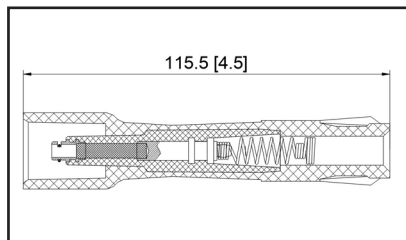

36-200106

UPC A: 00059935329625
Available to Order

Set of 6 boots

Reference	Brand	Notes
CPBK710	BWD	
CPBK710	Standard Motor Products	

36-2006

UPC A: 00059935221271
Available to Order
Pop. Code: A
2.0KΩ, Interchangeable with 36-2006B