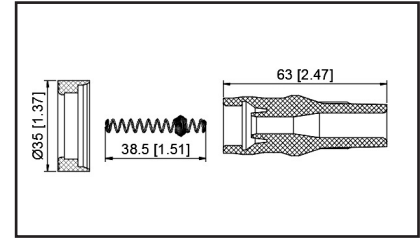

36-2132

UPC A: 00059935323647
Available to Order
Pop. Code: D

Reference	Brand	Notes
50078-1	Autolite	
SPB250	BWD	
35-7135	Carquest	
MR994643 - COP	Mitsubishi	
702570	NAPA Parts	
SPP187E	Standard Motor Products	
98-223	Ultima Select