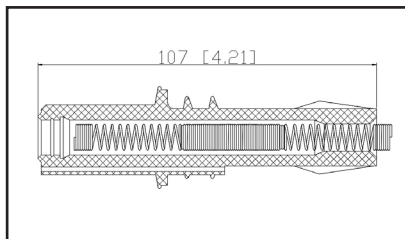

36-206108

UPC A: 00059935324415
Available to Order

Set of 8 boots

Reference	Brand	Notes
50046-1	Autolite	Set of 8
CPBK240	BWD	
3L3Z 12029-BA Boot	Ford	Set of 8
3L3Z 12A402-BA	Ford	Set of 8
ICB14	Forecast	Set of 8
DG-511 Boot	Motorcraft	Set of 8
FD006	NGK	Set of 8
128043	PROconnect/Prestolite	
CPBK240	Standard Motor Products