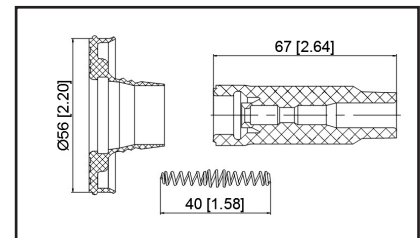

36-214308

UPC A: 00059935331215
Available to Order

Set of 8 boots

Reference	Brand	Notes
SPP158E	Standard Motor Products	set of 8