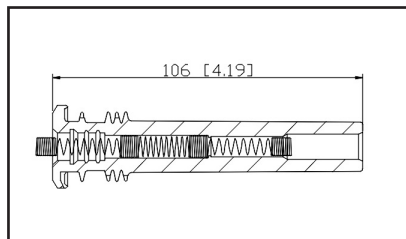

36-202608

UPC A: 00059935324477
Available to Order

Set of 8 boots

Reference	Brand	Notes
50018-1	Autolite	set of 8
02504	Bosch	set of 8
SPB123	BWD	set of 8
56028394AB Boot	Chrysler	set of 8
56028394AC Boot	Chrysler	set of 8
56028394AD Boot	Chrysler	set of 8
ICB10	Forecast	set of 8
CR004	NGK	set of 8
SPP59E	Standard Motor Products	set of 8