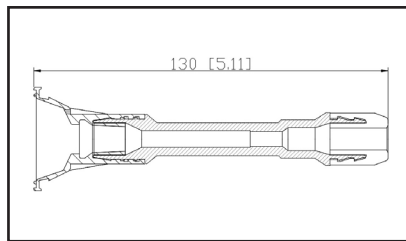

36-210406

UPC A: 00059935331055
Available to Order

Set of 6 boots

Reference	Brand	Notes
CPBK610	BWD	
CPBK610	BWD	
CPBK610	Standard Motor Products	
CPBK610	Standard Motor Products	

36-2105

UPC A: 00059935305803
Available to Order
Pop. Code: B
2.0KΩ, Spring and resistor supplied loose