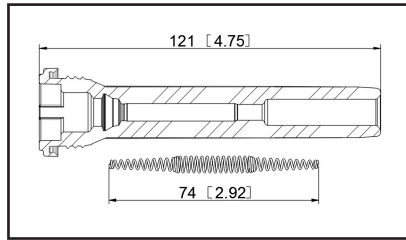

36-2144

UPC A: 00059935326303
Available to Order
Pop. Code: D

Reference	Brand	Notes
079 905 199D	Audi	
079 905 199F	Audi	
35-7146	Carquest	
702587	NAPA Parts	
SPP203E	Standard Motor Products	
98-254	Ultima Select	
079 905 110H - Coil	Volkswagen	
079 905 110K - Coil	Volkswagen	
079 905 199C	Volkswagen