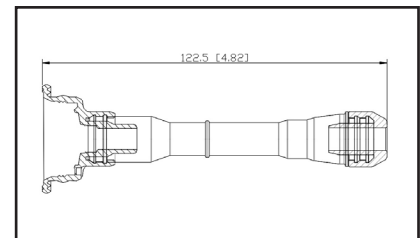

Reference	Brand	Notes
SPB225	BWD	
35-7121	Carquest	
702543	NAPA Parts	
22448-1KCOA Boot	Nissan	
CP105	PROspark	
SPP162E	Standard Motor Products	
98-217	Ultima Select