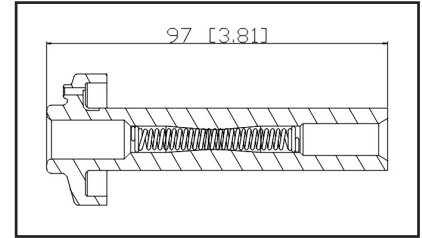

36-206504

UPC A: 00059935324422
Available to Order

Set of 4 boots

Reference	Brand	Notes
12576465	AC Delco	Set of 4
50007-1	Autolite	Set of 4
02508	Bosch	Set of 4
CPBK130	BWD	Set of 4
ICB48	Forecast	Set of 4
GM004	NGK	Set of 4
114031	PROconnect/Prestolite	
CPBK130	Standard Motor Products	Set of 4