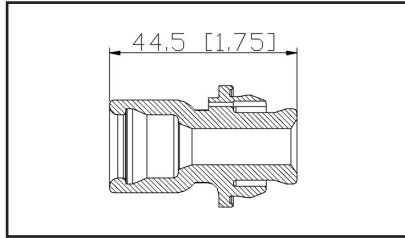

36-2090

UPC A: 00059935291908
Available to Order
Pop. Code: D

Reference	Brand	Notes
50060-1	Autolite	
SPB113	BWD	
35-7064	Carquest	
CP059	DuraLast	
702485	NAPA Parts	
CP059	PROspark	
SPP49E	Standard Motor Products	
90919-02205 - COP	Toyota	
90919-02216 - COP	Toyota	
90919-11007	Toyota	Boot Only w/o Spring
98-112	Ultima Select