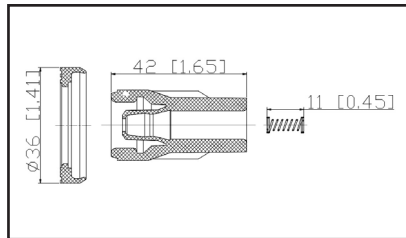

36-209504

UPC A: 00059935330485
Available to Order

Set of 4 boots

Reference	Brand	Notes
134020	PROConnect/Prestolite