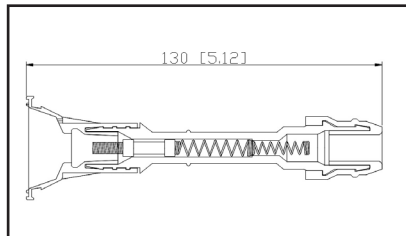

36-204804

UPC A: 00059935324514
Available to Order

Set of 4 boots

Reference	Brand	Notes
50042-1	Autolite	Set of 4
CPBK420	BWD	
ICB7	Forecast	Set of 4
N005	NGK	Set of 4
22448-8H315 Boot	Nissan	Set of 4
22448-ED000 Boot	Nissan	Set of 4
22465-6N215	Nissan	Set of 4
CPBK420	Standard Motor Products