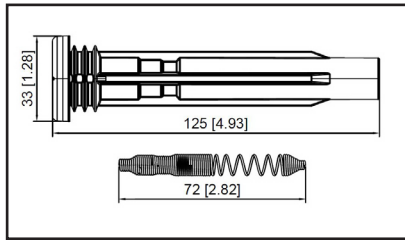

36-2150

UPC A: 00059935332885
Available to Order
Pop. Code: D
Spring Supplied Loose

Reference	Brand	Notes
35-7153	Carquest	
702574	NAPA Parts	
SPP191E	Standard Motor Products	
98-246	Ultima Select	
06J 905 110D - Coil	Volkswagen	
06J 905 110E - Coil	Volkswagen	
06J 905 110F - Coil	Volkswagen	
06J 905 110G - Coil	Volkswagen	
06J 905 110K - Coil	Volkswagen	
06K 905 110D - Coil	Volkswagen	
06K 905 110K - Coil	Volkswagen	
06K 905 199	Volkswagen	
06K 905 199A	Volkswagen	
06L 905 199B	Volkswagen