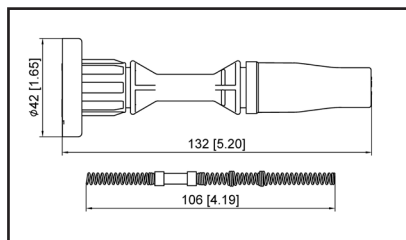

36-2154

UPC A: 00059935338252
Available to Order
Pop. Code: D

Reference	Brand	Notes
SPB253	BWD	
35-7157	Carquest	
12654078 - Coil	General Motors	
702573	NAPA Parts	
SPP190E	Standard Motor Products	
99-227	Ultima Select