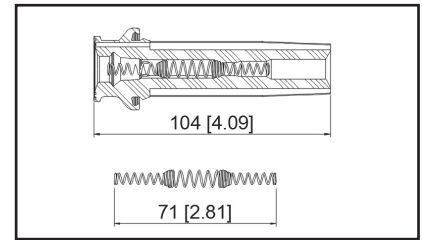

36-2139

UPC A: 00059935324224
Available to Order
Pop. Code: C

Reference	Brand	Notes
SPB234	BWD	
35-7102	Carquest	
CP082	DuraLast	
CB5Z-12A402-A	Ford	
CM5Z-12029-A Boot	Ford	
CM5Z-12029-K Boot	Ford	
C2D30616	Jaguar	
LR0 30637 Boot	Land Rover	
LR0 45645	Land Rover	
LR0 84889 Boot	Land Rover	
WR-6144	Motorcraft	
702554	NAPA Parts	
SPP171E	Standard Motor Products	
99-222	Ultima Select	
CC51	WVE	