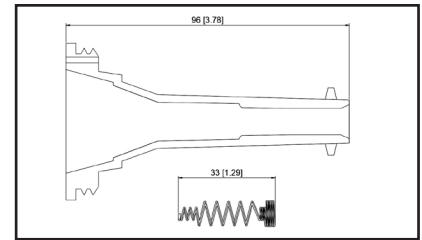

36-2056

UPC A: 00059935224890
Available to Order
Pop. Code: C

Reference	Brand	Notes
50036-1	Autolite	
SPB164	BWD	
35-7072	Carquest	
CP036	DuraLast	
ICB44	Forecast	
702458	NAPA Parts	
EU015	NGK	
CP036	PROspark	
SPP102E	Standard Motor Products	
98-162	Ultima Select	
30713417 Boot	Volvo Cars	
8677837	Volvo Cars