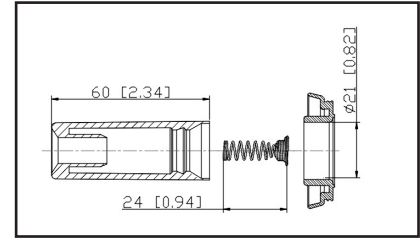

36-206704

UPC A: 00059935330997
Available to Order

Set of 4 boots

Reference	Brand	Notes
CPBK280	BWD	
CPBK280	Standard Motor Products	

36-2070

UPC A: 00059935229666
Available to Order
Pop. Code: C

Reference	Brand	Notes
50077-1	Autolite	
SPB168	BWD	
35-7062	Carquest	
CP074	DuraLast	
MN187373 - COP	Mitsubishi	
702476	NAPA Parts	
CP074	PROspark	
SPP105E	Standard Motor Products	
98-166	Ultima Select	