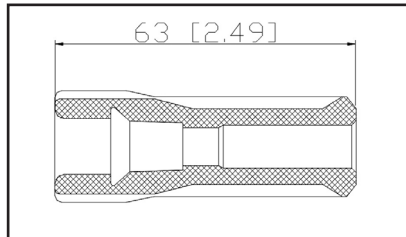

36-2077

UPC A: 00059935267910
Available to Order
Pop. Code: W

Reference	Brand	Notes
E514C	AC Delco	
SPB161	BWD	
35-7051	Carquest	
CP093	DuraLast	
88921298	General Motors	
22433-97E05	Nissan	
22465-97E05	Nissan	
CP093	PROspark	
SPP98E	Standard Motor Products	
98-159	Ultima Select