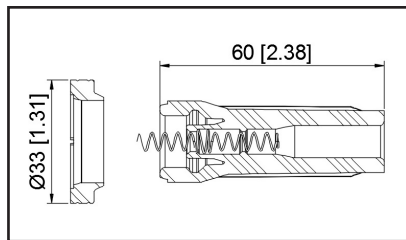

36-2145

UPC A: 00059935329328
Available to Order
Pop. Code: D

new

Reference	Brand	Notes
SPB232	BWD	
35-7147	Carquest	
6807 0492AB - Boot	Chrysler	
6807 0492AC - Boot	Chrysler	
6807 0492AD - Boot	Chrysler	
6807 0492AD - Boot	Fiat	
702550	NAPA Parts	
SPP169E	Standard Motor Products	
98-231	Ultima Select