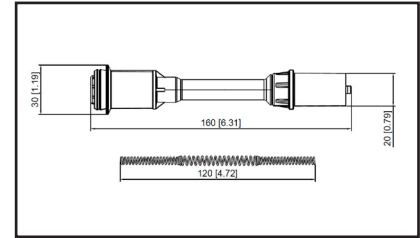

36-215104

UPC A: 00059935334230
Available to Order
Pop. Code: C

Set of 4

Reference	Brand	Notes
SPB255	BWD	
SPP192E	Standard Motor Products