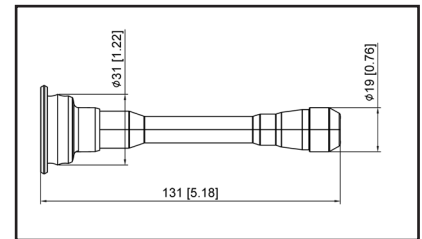

36-2163

UPC A: 00059935339679
Available to Order
Pop. Code: N
Buick, Cadillac 4.6L 2007-2011

Reference	Brand	Notes
12597745 - Coil	General Motors	
SPP195E	Standard Motor Products	

36-2164

UPC A: 00059935339730
Available to Order
Pop. Code: N
Chevrolet City Express, Infiniti, Nissan various, 2015-2018