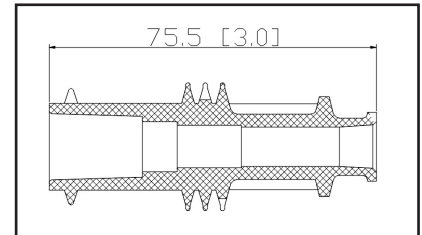

36-2079

UPC A: 00059935273232
Available to Order
Pop. Code: D

Reference	Brand	Notes
D587 Boot	AC Delco	
D588 Boot	AC Delco	
50055-1	Autolite	
SPB182	BWD	
35-7068	Carquest	
CO053	DuraLast	
90584336 Boot	General Motors	
90584337 Boot	General Motors	
702500	NAPA Parts	
CO053	PROspark	
SPP119E	Standard Motor Products	
99-179	Ultima Select