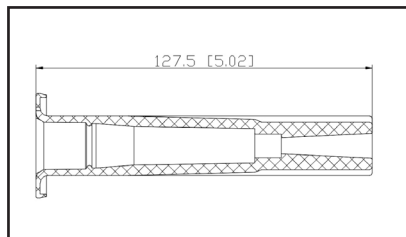

36-2119

UPC A: 00059935316380
Available to Order
Pop. Code: D
coils with 129mm coil stem

Reference	Brand	Notes
SPB178	BWD	
35-7125	Carquest	
702496	NAPA Parts	
SPP115E	Standard Motor Products	
90919-02215 Boot	Toyota	
98-175	Ultima Select