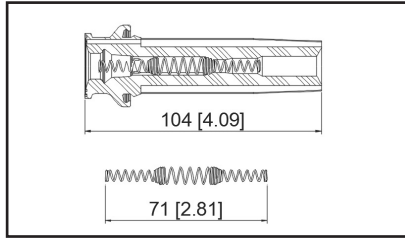

36-213904

UPC A: 00059935331208
Available to Order
Pop. Code: D
Set of 4 boots

Reference	Brand	Notes
SPP171E	Standard Motor Products	set of 4