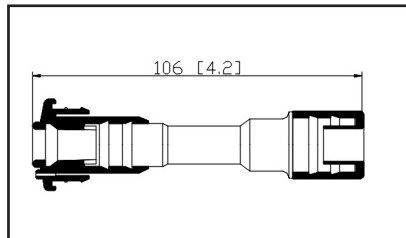

36-2013

UPC A: 00059935221332
Available to Order
Pop. Code: C
Spring supplied loose

Reference	Brand	Notes
50019-1	Autolite	
02515	Bosch	
SPB116	BWD	
35-7055	Carquest	
CP027	DuraLast	
ICB43	Forecast	
BP6D-18-100A - COP	Mazda	
BP6D-18-T08A	Mazda	
702426	NAPA Parts	
Z003	NGK	
CP027	PROspark	
SPP52E	Standard Motor Products	
98-115	Ultima Select