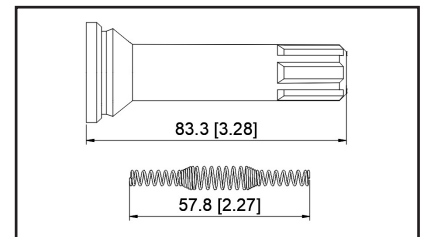

36-2129

UPC A: 00059935324927
Superseded

Replaced by 1pc boot, 36-2144

Reference	Brand	Notes
079 905 110H - COP	Volkswagen	
079 905 199C	Volkswagen	

36-2130

UPC A: 00059935324934
Available to Order
Pop. Code: D
Spring Supplied Loose