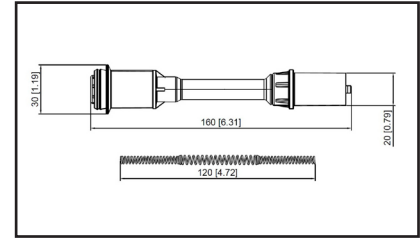

36-2151

UPC A: 00059935339143
Available to Order
Pop. Code: D
2KΩ Resistor, Spring Supplied Loose

Reference	Brand	Notes
5C1887-coil	Airtex	
SPB255	BWD	
35-7154	Carquest	
BM5Z 12029-B-coil	Ford	
702575	NAPA Parts	
SPP192E	Standard Motor Products	
99-228	Ultima Select	
C1830-coil	WVE