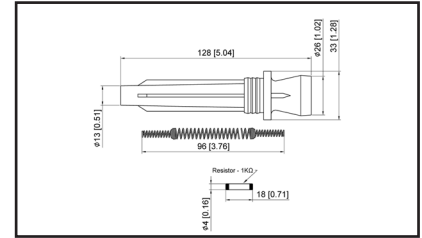

36-2169

UPC A: 00059935340408
Available to Order
Pop. Code: N
Jaguar 3.0L, 5.0L, 2013-2016

Reference	Brand	Notes
C2Z18619 - Coil	Jaguar	

36-2170

UPC A: 00059935340415
Electronically Announced
Pop. Code: N
Mitsubishi 1.2L models, 2014-2018