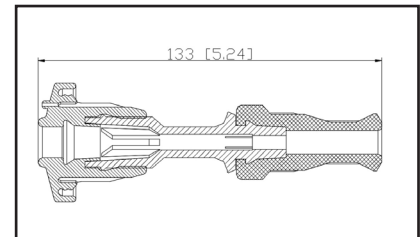

36-2094

UPC A: 00059935292240
Available to Order
Pop. Code: D
Spring Supplied Loose

Reference	Brand	Notes
50070-1	Autolite	
SPB118	BWD	
35-7046	Carquest	
CP068	DuraLast	
702486	NAPA Parts	
22448-30P02 Boot	Nissan	
22465-30P00	Nissan	
22465-30P02	Nissan	
CP068	PROspark	
SPP53E	Standard Motor Products	
SPP54E	Standard Motor Products	
98-116	Ultima Select