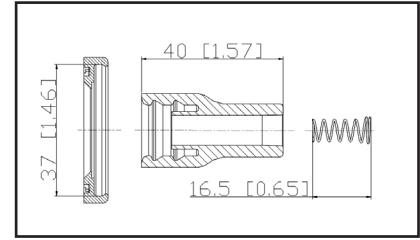

36-210806

UPC A: 00059935331062
Available to Order

Set of 6 boots

Reference	Brand	Notes
SPP140E	Standard Motor Products	set of 6
SPP146E	Standard Motor Products	set of 6
SPP148E	Standard Motor Products	set of 6
SPP149E	Standard Motor Products	set of 6
SPP150E	Standard Motor Products	set of 6
SPP151E	Standard Motor Products	set of 6