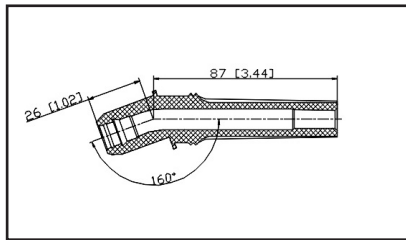

36-2025

UPC A: 0005993521455
Available to Order
Pop. Code: A
black silicone, Spring w/ferrite insert,
supplied loose

Reference	Brand	Notes
F523 Boot	AC Delco	
50003-1	Autolite	
SPB102A	BWD	
35-7006	Carquest	
CP003	DuraLast	
1L2Z 12029-AA Boot	Ford	
3W7Z 12029-AA Boot	Ford	
F7TZ 12029-CC Boot	Ford	
F7TZ-12A402-AA	Ford	
ICB1	Forecast	
ICB2 (set of 4 boots)	Forecast	
88921369 Boot	General Motors	
702418	NAPA Parts	
FD001	NGK	
CP003	PROspark	
SPP39E	Standard Motor Products	
SPP39L	Standard Motor Products	
5011B	STI/Karlyn	
99-102	Ultima Select