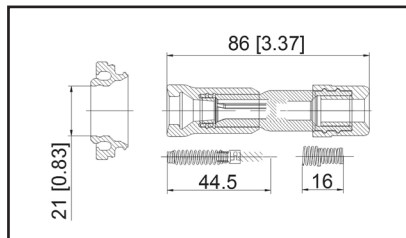

36-2127

UPC A: 00059935323623
Available to Order
Pop. Code: C

Reference	Brand	Notes
SPB174	BWD	
35-7099	Carquest	
30520-PWC-S01	Honda	
30520-RB0-013	Honda	
30520-RB0-S01 Boot	Honda	
30520-RB0-003	Honda