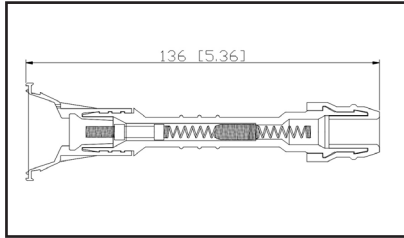

36-2051

UPC A: 00059935224784
Available to Order
Pop. Code: B
2.0KQ, Spring Supplied Loose

Reference	Brand	Notes
50038-1	Autolite	
SPB159	BWD	
35-7039	Carquest	
CP038	DuraLast	
ICB49	Forecast	
702454	NAPA Parts	
NO11	NGK	
22448-6N011 Boot	Nissan	
22448-6N015 Boot	Nissan	
22465-6N015	Nissan	
CP038	PROspark	
SPP96E	Standard Motor Products	
98-157	Ultima Select