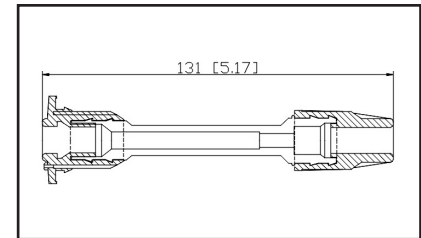

36-2032

UPC A: 00059935221516
Available to Order
Pop. Code: W
Spring Supplied Loose

Reference	Brand	Notes
50013-1	Autolite	
SPB140	BWD	
35-7041	Carquest	
CP013	DuraLast	
702439	NAPA Parts	
N007	NGK	
22448-31U06 Boot	Nissan	
CP013	PROspark	
SPP77E	Standard Motor Products	
98-139	Ultima Select