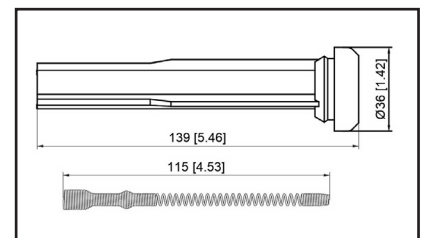

36-214806

UPC A: 00059935334216
Available to Order

Set of 6

Reference	Brand	Notes
FU7Z-12A402-A	Ford	
WR-6152	Motorcraft