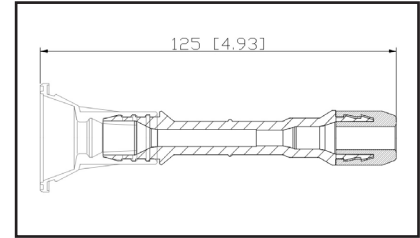

Reference	Brand	Notes
702545	Belden	
702589	Belden	
SPB227	BWD	
35-7106	Carquest	
CP064	DuraLast	
702545	NAPA Parts	
22448-EA000 - COP	Nissan	
22448-EY00A - COP	Nissan	
22448-JA10A - COP	Nissan	
22448-JA10C - COP	Nissan	
CP097	PROspark	
SPP164E	Standard Motor Products	single boot
98-219	Ultima Select