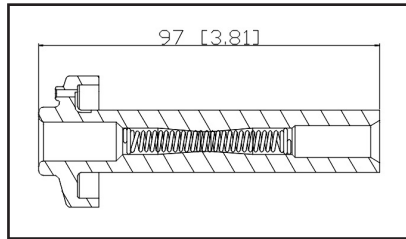

36-2065

UPC A: 00059935226672
Available to Order
Pop. Code: C

Reference	Brand	Notes
12576465	AC Delco	
50007-1	Autolite	
02508	Bosch	
SPB110	BWD	
35-7002	Carquest	
CP007	DuraLast	
ICB48	Forecast	
10457581	General Motors	
12580538	General Motors	
12587426	General Motors	
702424	NAPA Parts	
GM004	NGK	
CP007	PROspark	
SPP47E	Standard Motor Products	
99-110	Ultima Select