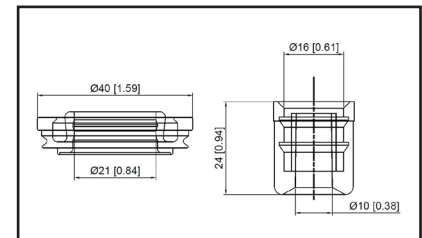

36-215504

UPC A: 00059935334254
Available to Order

Set of 4

Reference	Brand	Notes
35-7108	Carquest	

36-2156

UPC A: 00059935334537
Available to Order
Pop. Code: N
Acura CSX, EL, ILX, MDX; Honda Accord, CR-V, Element, various, 2001-2014