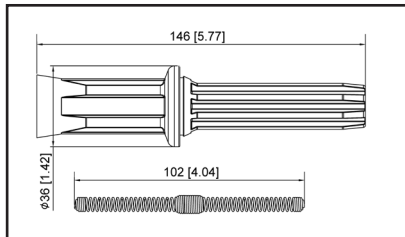

Reference	Brand	Notes
12673523 - Coil	General Motors