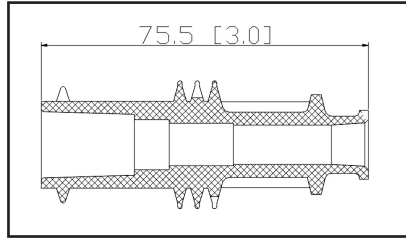

36-207906

UPC A: 00059935330409
Available to Order

Set of 6 boots

Reference	Brand	Notes
CPBK160	BWD	
116083	PROconnect/Prestolite	
CPBK160	Standard Motor Products