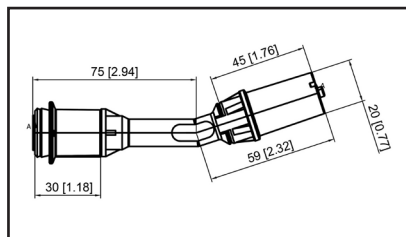

36-2146

UPC A: 00059935332847
Available to Order
Pop. Code: D

Reference	Brand	Notes
DS7Z-12029-B - Coil	Ford	
DG-554 - Coil	Motorcraft	

36-214604

UPC A: 00059935334209
Available to Order

Set of 4

Reference	Brand	Notes
DS7Z-12029-B-Coil	Ford	
DG-554-Coil	Motorcraft	