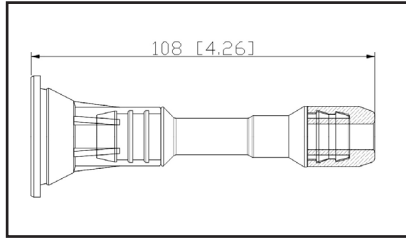

36-2114

UPC A: 00059935312511
Available to Order
Pop. Code: D
2.0KΩ, Spring and resistor supplied loose

Reference	Brand	Notes
SPB226	BWD	
35-7122	Carquest	
702544	NAPA Parts	
22448-JF00B Boot	Nissan	
SPP163E	Standard Motor Products	
98-218	Ultima Select