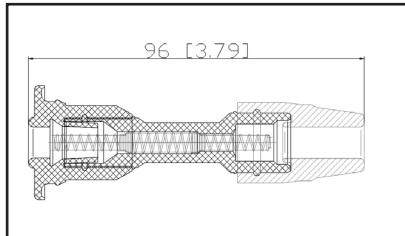

36-2091

UPC A: 00059935291915
Available to Order
Pop. Code: D
Spring Supplied Loose

Reference	Brand	Notes
50076-1	Autolite	
SPB189	BWD	
35-7092	Carquest	
CP073	DuraLast	
702507	NAPA Parts	
22448-3H000 - COP	Nissan	
CP073	PROspark	
SPP126E	Standard Motor Products	
98-186	Ultima Select