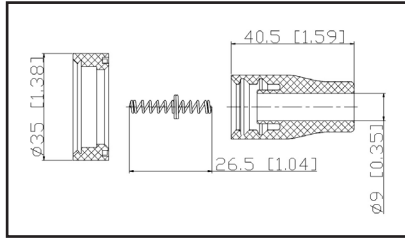

36-2131

UPC A: 00059935323630
Available to Order
Pop. Code: B

Reference	Brand	Notes
50081-1	Autolite	
SPB239	BWD	
35-7100	Carquest	
CP078	DuraLast	
27300-3F100 - Boot	Hyundai	
27301-3C000 -Boot	Hyundai	
27301-3C010 - Boot	Hyundai	
702559	NAPA Parts	
SPP176E	Standard Motor Products	
98-235	Ultima Select