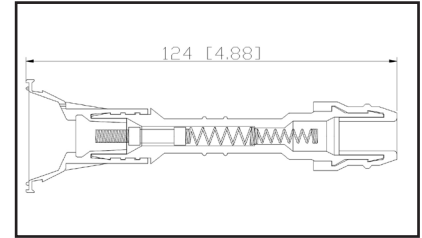

36-2049

UPC A: 00059935268276
Available to Order
Pop. Code: D
2.0KΩ, Spring Supplied Loose

Reference	Brand	Notes
50041-1	Autolite	
50064-1	Autolite	
702586	Belden	
SPB115	BWD	
SPB265	BWD	
35-7049	Carquest	
35-7103	Carquest	
CP041	DuraLast	
ICB8	Forecast	
702586	NAPA Parts	
N002	NGK	
22448-7S015 Boot	Nissan	
22448-8J110 Boot	Nissan	
22448-8J115 Boot	Nissan	
22448-AR215 Boot	Nissan	
22448-ZE00A Boot	Nissan	
22448-ZE00C Boot	Nissan	
22465-8J115	Nissan	
CP041	PROspark	
SPP202E	Standard Motor Products	
SPP51E	Standard Motor Products	
33411-82Z00	Suzuki	
98-253	Ultima Select