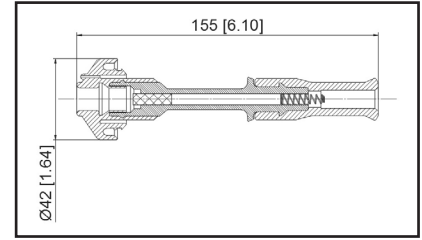

36-2137

UPC A: 00059935323685
Available to Order
Pop. Code: W

Reference	Brand	Notes
SPB163	BWD	
35-7050	Carquest	
CP094	DuraLast	
22465-97E00	Nissan	
CP094	PROspark	
SPP100E	Standard Motor Products	
98-161	Ultima Select