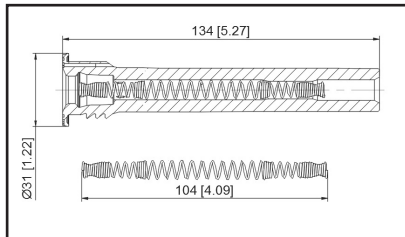

36-2141

UPC A: 00059935324965
Available to Order
Pop. Code: D

Reference	Brand	Notes
SPB236	BWD	
35-7143	Carquest	
5500 0827AB - COP	Chrysler	
702556	NAPA Parts	
SPP173E	Standard Motor Products	
99-223	Ultima Select