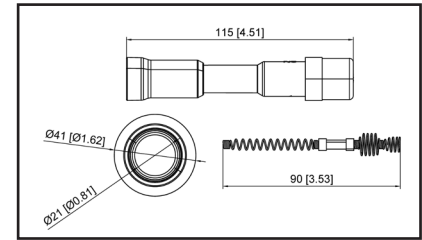

36-2155

UPC A: 00059935338269
Available to Order
Pop. Code: D
2KΩ Resistor

Reference	Brand	Notes
35-7108	Carquest	
35-7158	Carquest	
702564	NAPA Parts	
SPP181E	Standard Motor Products	
98-240	Ultima Select