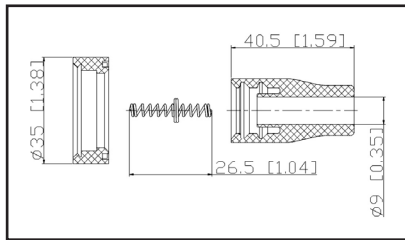

36-213104

UPC A: 00059935331178
Available to Order

Set of 4 boots

Reference	Brand	Notes
SPP176E	Standard Motor Products	set of 4