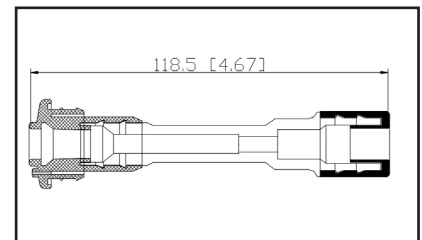

36-201402

UPC A: 00059935324620
Available to Order

Set of 2 boots

Reference	Brand	Notes
50016-1	Autolite	set of 2
02514	Bosch	set of 2
SPB111	BWD	set of 2
ICB24	Forecast	set of 2
FFY1-18-100 Boot	Mazda	set of 2
FP85-18-100C Boot	Mazda	set of 2
KJ01-18-100B Boot	Mazda	set of 2
KJ01-18-100C Boot	Mazda	set of 2
KJ01-18-T07	Mazda	set of 2
KJ01-18-T08	Mazda	set of 2
Z002	NGK	set of 2
184073	PROconnect/Prestolite	
SPP48E	Standard Motor Products	set of 2