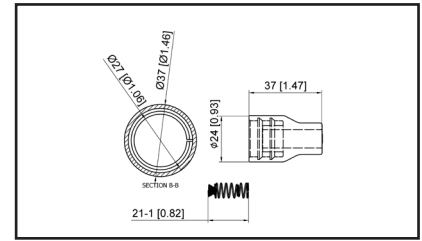

36-2163

UPC A: 00059935339679
Available to Order
Pop. Code: N
Buick, Cadillac 4.6L 2007-2011

Reference	Brand	Notes
12597745 - Coil	General Motors	
SPP195E	Standard Motor Products	

36-2164

UPC A: 00059935339730
Available to Order
Pop. Code: N
Chevrolet City Express, Infiniti, Nissan various, 2015-2018