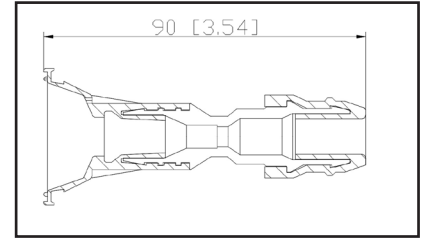

36-2088

UPC A: 00059935290833
Available to Order
Pop. Code: B
2.0KΩ, Spring Supplied Loose

Reference	Brand	Notes
D517A Boot	AC Delco	single boot
50056-1	Autolite	single boot
SPB183	BWD	single boot
35-7082	Carquest	
CP054	DuraLast	
12578224 Boot	General Motors	single boot
702501	NAPA Parts	
CP054	PROspark	
SPP120E	Standard Motor Products	single boot
99-180	Ultima Select