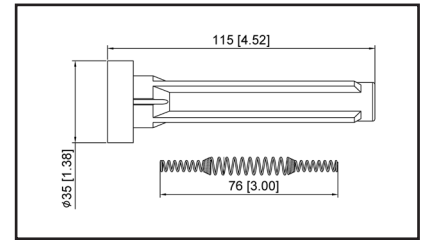

Reference	Brand	Notes
1832A057 - Coil	Mitsubishi	

36-2171

UPC A: 00059935340422
Electronically Announced
Pop. Code: N
Mitsubishi Outlander 2.4L, 2014-2017