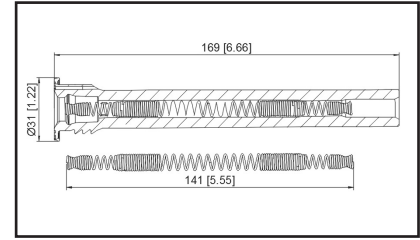

36-2142

UPC A: 00059935324972
Available to Order
Pop. Code: D

new

Reference	Brand	Notes
SPB238	BWD	
35-7144	Carquest	
6808 0580AB - Coil	Chrysler	
68242286AA - Coil	Chrysler	
68242286AB	Chrysler	
68250384AA - Coil	Chrysler	
702558	NAPA Parts	
SPP175E	Standard Motor Products	
99-224	Ultima Select