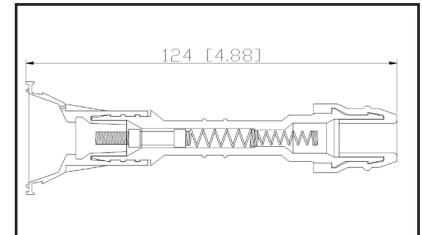

36-204906

UPC A: 00059935324538
Available to Order

Set of 6 boots

Reference	Brand	Notes
50041-1	Autolite	Set of 6
50064-1	Autolite	Set of 6
CPBK450	BWD	
ICB8	Forecast	Set of 6
22448-7S015 Boot	NGK	Set of 6
22448-8J110 Boot	Nissan	Set of 6
22448-AR215 Boot	Nissan	Set of 6
22448-ZE00A Boot	Nissan	Set of 6
22448-ZE00C Boot	Nissan	Set of 6
22465-8J118	Nissan	Set of 6
176020	PROConnect/Prestolite	
CPBK450	Standard Motor Products