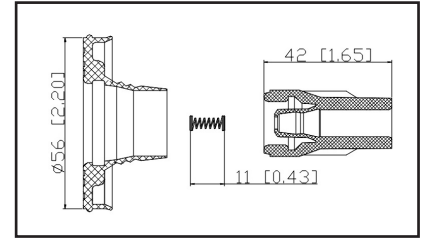

36-208006

UPC A: 00059935324705
Available to Order
Pop. Code: B
Set of 6 boots

Reference	Brand	Notes
16102	AC Delco	set of 6
50073-1	Autolite	set of 6
02548	Bosch	set of 6
SPB204	BWD	set of 6
6716291	Denso	set of 6
7T4Z 12025A	Ford	set of 6
7T4Z 12029E Boot	Ford	set of 6
BL3Z 12029C Boot	Ford	set of 6
BL3Z 12A402A	Ford	set of 6
CY01-18-100 Boot	Mazda	set of 6
CY01-18-100A Boot	Mazda	set of 6
DG-520 Boot	Motorcraft	set of 6
WR-6135	Motorcraft	set of 6
SPP141E	Standard Motor Products	set of 6