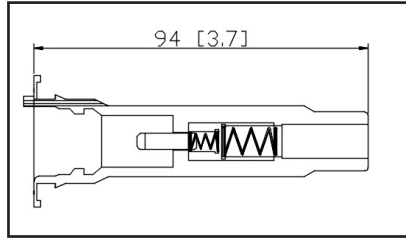

36-2057

UPC A: 00059935224913
Available to Order
Pop. Code: D

Reference	Brand	Notes
50027-1	Autolite	
SPB158	BWD	
35-7065	Carquest	
CP024	DuraLast	
ICB12	Forecast	
OK013-18-100	Hyundai	
702491	NAPA Parts	
K002	NGK	
CP024	PROspark	
SPP95E	Standard Motor Products	
98-156	Ultima Select