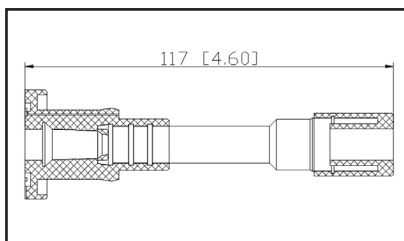

36-2052

UPC A: 00059935224807
Available to Order
Pop. Code: D

Reference	Brand	Notes
SPB155	BWD	
35-7077	Carquest	
CP049	DuraLast	
702455	NAPA Parts	
S002	NGK	
CP049	PROspark	
SPP92E	Standard Motor Products	
33400-65G00 - COP	Suzuki	
33400-65G01 - COP	Suzuki	
98-153	Ultima Select