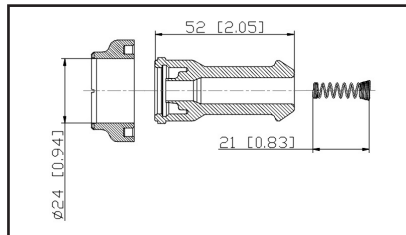

36-209504

UPC A: 00059935330485
Available to Order

Set of 4 boots

Reference	Brand	Notes
134020	PROConnect/Prestolite	

36-2096

UPC A: 00059935305704
Available to Order
Pop. Code: B

Reference	Brand	Notes
SPB198	BWD	
35-7115	Carquest	
CP048	DuraLast	
27301-3E100 - COP	Hyundai	
702516	NAPA Parts	
SPP135E	Standard Motor Products	
98-230	Ultima Select	