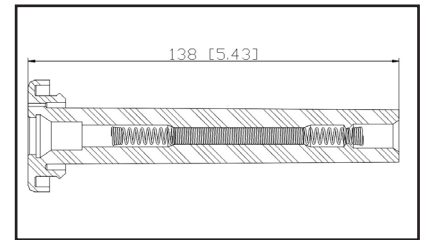

36-2021

UPC A: 00059935221417
Available to Order
Pop. Code: D
Spring Supplied Loose

Reference	Brand	Notes
50025-1	Autolite	
SPB125	BWD	
35-7059	Carquest	
CP019	DuraLast	
ICB46	Forecast	
8-19005-249-0 - COP	Isuzu	
702444	NAPA Parts	
H0001	NGK	
SPP61E	Standard Motor Products	
98-124	Ultima Select	
CC8	WVE