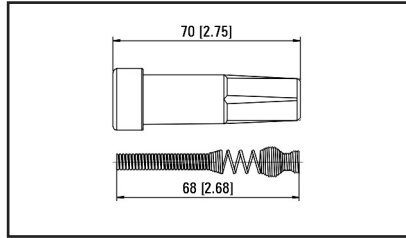

36-2076

UPC A: 00059935269983
Available to Order
Pop. Code: B
Mexico, Europe only

Reference	Brand	Notes
0 986 221 001	Bosch	
CE20012	Delphi	
29700-8291	Denso	
4408389	General Motors	
91159996	General Motors	
DMB804	Lucas Electrical	
22448-00QAA	Nissan	
22448-00QAC	Nissan	
22448-00QAE	Nissan	
77 00 107 50 00	Renault	
77 00 113 357	Renault	
77 00 113 357A	Renault	
77 00 875 000	Renault	
82 00 154 186	Renault	
82 00 154 186A	Renault	
82 00 208 611	Renault	
82 00 380 267	Renault	
82 00 405 098	Renault	
82 00 568 671	Renault	
82 00 765 882	Renault	
21595273-2	Sagem	
2526180A	Sagem	
21603121-9	Valeo	
245104	Valeo