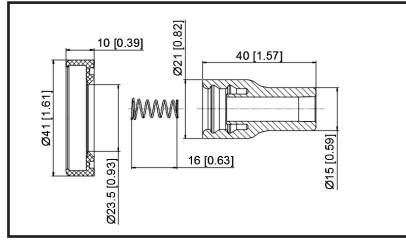

36-2135

UPC A: 00059935323661
Available to Order
Pop. Code: C

Reference	Brand	Notes
SPB231	BWD	
35-7138	Carquest	
88970216 - Boot	General Motors	
702549	NAPA Parts	
SPP168E	Standard Motor Products	
90919-02238 - Boot	Toyota	
98-222	Ultima Select