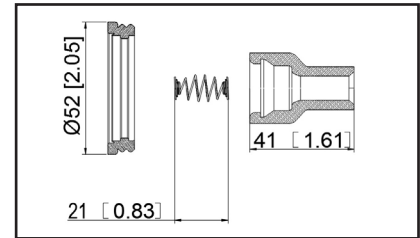

36-2133

UPC A: 00059935324941
Available to Order
Pop. Code: D

Reference	Brand	Notes
50066-1	Autolite	
SPB257	BWD	
35-7136	Carquest	
702577	NAPA Parts	
SPP194E	Standard Motor Products	
98-225	Ultima Select	
1275602-0 - COP	Volvo Cars