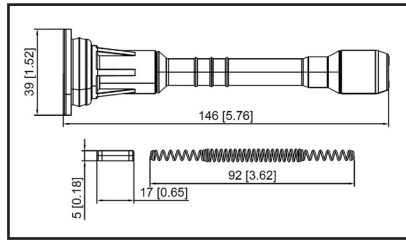

36-215004

UPC A: 00059935334223
Available to Order

Set of 4

Reference	Brand	Notes
06K 905 199A	Volkswagen	

36-2153

UPC A: 00059935334728
Available to Order
Pop. Code: D
Spring and Resistor supplied loose

Reference	Brand	Notes
35-7156	Carquest	
702588	NAPA Parts	
22448-1LA0A - Boot	Nissan	
SPP204E	Standard Motor Products	
98-255	Ultima Select	