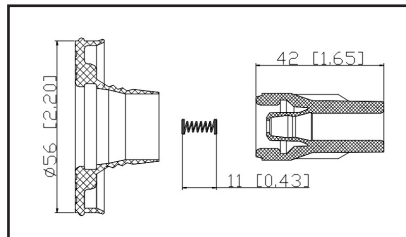

36-207906

UPC A: 00059935330409
Available to Order

Set of 6 boots

Reference	Brand	Notes
CPBK160	BWD	
116083	PROconnect/Prestolite	
CPBK160	Standard Motor Products	

36-2080

UPC A: 00059935273294
Available to Order
Pop. Code: B