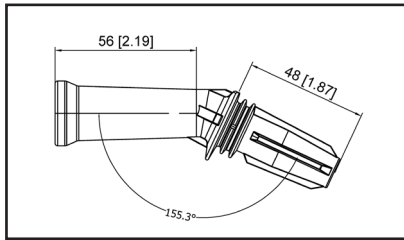

Reference	Brand	Notes
12635672 Coil	Chevrolet	

36-2167

UPC A: 00059935339761
Available to Order
Pop. Code: N
Acura/Honda models, 1.5L, 2.0L, 2016-2020