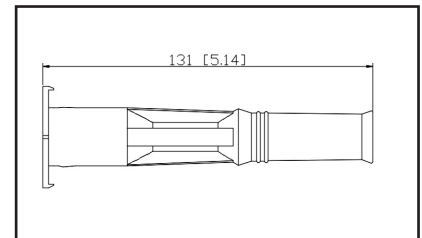

36-2029

UPC A: 00059935221486
Available to Order
Pop. Code: D
Spring Assembly Installed

Reference	Brand	Notes
50015-1	Autolite	
02512	Bosch	
SPB143	BWD	
35-7033	Carquest	
CP021	DuraLast	
702451	NAPA Parts	
T002	NGK	
CP021	PROspark	
SPP80E	Standard Motor Products	
90919-02213 Boot	Toyota	
98-142	Ultima Select