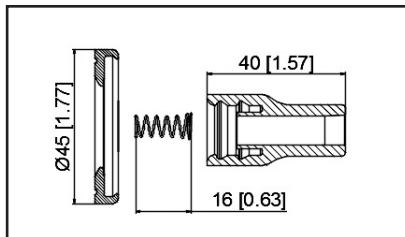

36-2123

UPC A: 00059935320936
Available to Order
Pop. Code: B

Reference	Brand	Notes
SPB206	BWD	
SPB207	BWD	
SPB208	BWD	
35-7129	Carquest	
702524	NAPA Parts	
SPP143E	Standard Motor Products	
SPP144E	Standard Motor Products	
SPP145E	Standard Motor Products	
90080-19015 - Coil	Toyota	
90080-19019 - Coil	Toyota	
90080-19023 - Coil	Toyota	
90919-02239 - Coil	Toyota	
90919-02244 - Coil	Toyota	
90919-02265 - Coil	Toyota	
90919-11009	Toyota	
98-199	Ultima Select