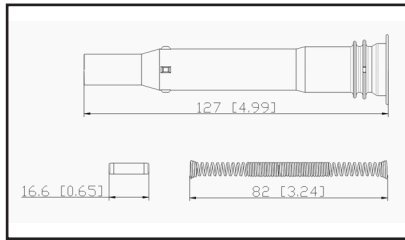

36-2122

UPC A: 00059935323609
Available to Order
Pop. Code: D

Reference	Brand	Notes
SPB235	BWD	
35-7128	Carquest	
1561590042	Mercedes-Benz	
702555	NAPA Parts	
SPP172E	Standard Motor Products	
98-233	Ultima Select