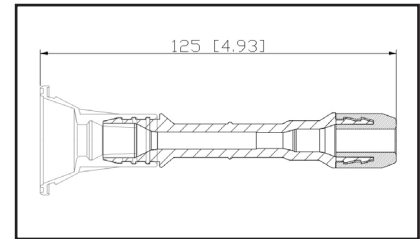

36-211206

UPC A: 00059935331093
Available to Order

Set of 6 boots

Reference	Brand	Notes
SPP164E	Standard Motor Products	set of 6

36-2113

UPC A: 00059935312504
Available to Order
Pop. Code: D
2.0KΩ, Spring and resistor supplied loose