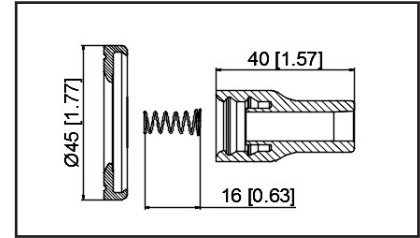

36-212304

UPC A: 00059935331154
Available to Order

Set of 4 boots

Reference	Brand	Notes
SPP143E	Standard Motor Products	set of 4
SPP144E	Standard Motor Products	set of 4
SPP145E	Standard Motor Products	set of 4