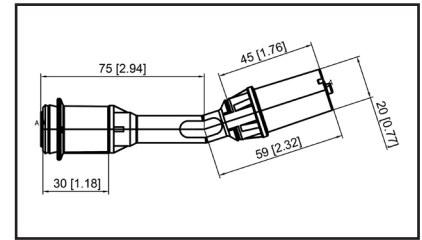

36-2146

UPC A: 00059935332847
Available to Order
Pop. Code: D

Reference	Brand	Notes
DS7Z-12029-B - Coil	Ford	
DG-554 - Coil	Motorcraft	

36-214604

UPC A: 00059935334209
Available to Order

Set of 4

Reference	Brand	Notes
DS7Z-12029-B-Coil	Ford	
DG-554-Coil	Motorcraft	