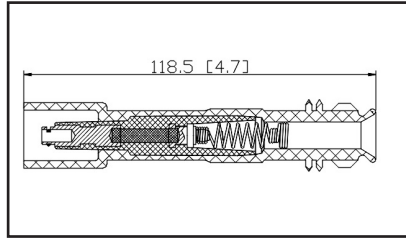

36-2047

UPC A: 00059935224517
Available to Order
Pop. Code: C

2.0KΩ

Reference	Brand	Notes
0 300 122 114	Beru	
ZLE255	Beru	
SPB134	BWD	
35-7029	Carquest	
CP30	DuraLast	
702465	NAPA Parts	
EU008	NGK	
996 602 105 00	Porsche	
CP30	PROspark	
SPP70E	Standard Motor Products	
98-133	Ultima Select