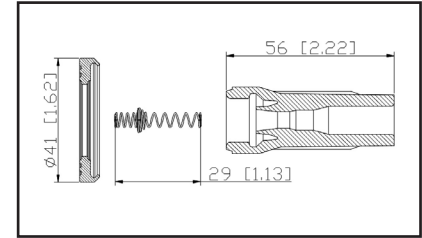

36-2120

UPC A: 00059935315550
Available to Order
Pop. Code: B
6 rib style end seal

Reference	Brand	Notes
SPB230	BWD	
35-7126	Carquest	
702548	NAPA Parts	
CP104	PROspark	
SPP167E	Standard Motor Products	
90919-02251 Boot	Toyota	
90919-02255 Boot	Toyota	
90919-A2002 Boot	Toyota	
98-221	Ultima Select