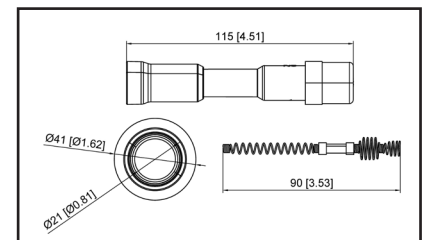

36-215504

UPC A: 00059935334254
Available to Order

Set of 4

Reference	Brand	Notes
35-7108	Carquest