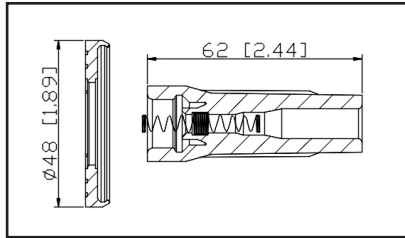

36-2068

UPC A: 00059935229642
Available to Order
Pop. Code: B

Reference	Brand	Notes
50048-1	Autolite	
SPB170	BWD	
35-7012	Carquest	
CP046	DuraLast	
6E5Z-12029-BA Boot	Ford	
DG-514 Boot	Motorcraft	
702474	NAPA Parts	
CP046	PROspark	
SPP107E	Standard Motor Products	
99-168	Ultima Select