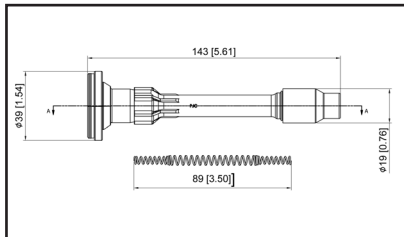

Reference	Brand	Notes
30520-59B-013 Coil	Honda