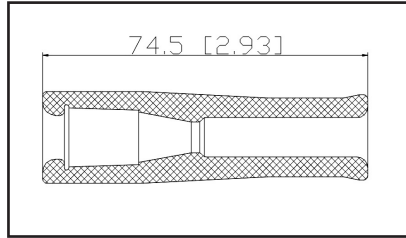

36-2072

UPC A: 00059935233083
Available to Order
Pop. Code: W

Reference	Brand	Notes
50065-1	Autolite	
SPB172	BWD	
35-7073	Carquest	
CP061	DuraLast	
LCA 1510AB Boot	Jaguar	
LNE 1510AB Boot	Jaguar	
CP061	PROspark	
SPP109E	Standard Motor Products	
98-170	Ultima Select