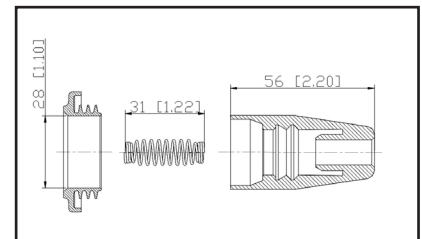

36-2099

UPC A: 00059935305759
Available to Order
Pop. Code: C

Reference	Brand	Notes
SPB215	BWD	
35-7088	Carquest	
1104082 - COP	Delphi	
CP089	DuraLast	
10458316 - COP	General Motors	
25186679	General Motors	
702533	NAPA Parts	
1208021 - COP	Opel	
CP089	PROspark	
SPP152E	Standard Motor Products	
99-207	Ultima Select