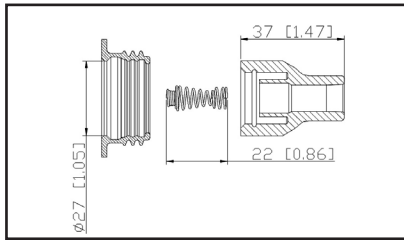

36-2110

UPC A: 00059935312481
Available to Order
Pop. Code: B

Reference	Brand	Notes
D515C Boot	AC Delco	
SPB205	BWD	
35-7119	Carquest	
12632479 Boot	General Motors	
702523	NAPA Parts	
SPP142E	Standard Motor Products	
99-198	Ultima Select