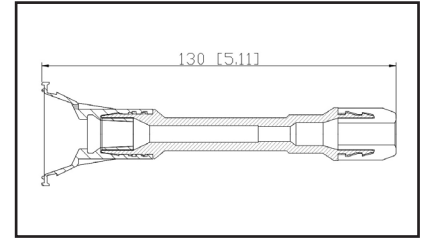

36-210504

UPC A: 00059935324668
Available to Order

Set of 4 boots

Reference	Brand	Notes
CPBK480	BWD	
ICB52	Forecast	Set of 4
22448-JA00A Boot	Nissan	Set of 4
22448-JA00C Boot	Nissan	Set of 4
CPBK480	Standard Motor Products