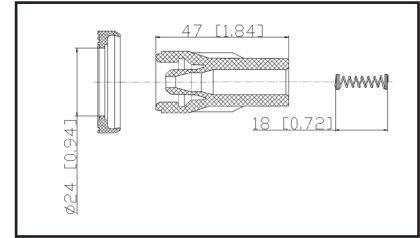

36-209206

UPC A: 00059935330492
Available to Order

Set of 6 boots

Reference	Brand	Notes
136024	PROconnect/Prestolite	
CPBK320	Standard Motor Products