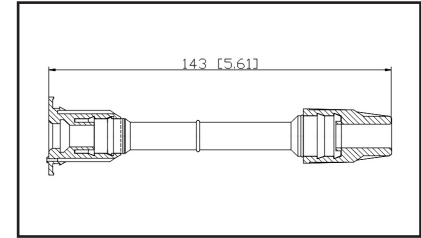

36-2031

UPC A: 00059935221509
Available to Order
Pop. Code: D
Spring Supplied Loose

Reference	Brand	Notes
SPB148	BWD	
35-7045	Carquest	
CP015	DuraLast	
702437	NAPA Parts	
N010	NGK	
22448-4W001 Boot	Nissan	
CP015	PROspark	
SPP85E	Standard Motor Products	
98-147	Ultima Select