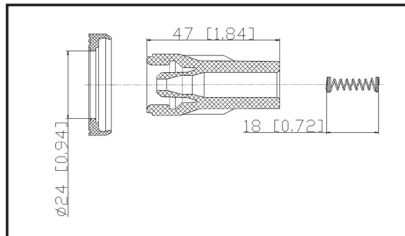

36-2092

UPC A: 00059935292226
Available to Order
Pop. Code: C

Reference	Brand	Notes
50071-1	Autolite	
SPB187	BWD	
35-7018	Carquest	
4606869AA boot	Chrysler	
4606869AB boot	Chrysler	
CP067	DuraLast	
702505	NAPA Parts	
CP067	PROspark	
SPP124E	Standard Motor Products	
99-184	Ultima Select