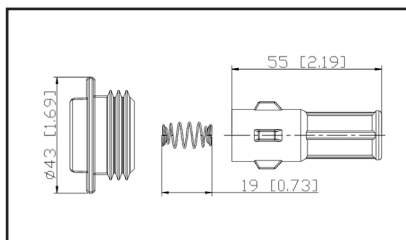

36-211506

UPC A: 0005993531857
Available to Order

Set of 6 boots

Reference	Brand	Notes
186041	PROconnect/Prestolite