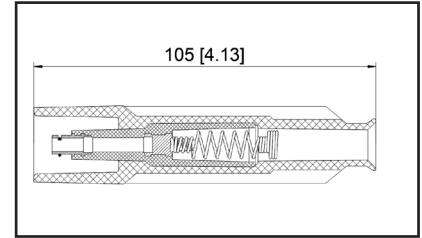

Reference	Brand	Notes
0 300 122 113	Beru	
SPB145	BWD	
35-7025	Carquest	
CP023	DuraLast	
000 159 41 42	Mercedes-Benz	
A 000 159 41 42	Mercedes-Benz	
CP023	PROspark	
SPP82E	Standard Motor Products	
98-144	Ultima Select