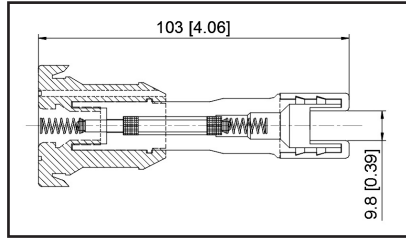

36-2011

UPC A: 00059935221325
Available to Order
Pop. Code: D
Internal spring installed

Reference	Brand	Notes
SPB137	BWD	
35-7054	Carquest	
CP096	DuraLast	
MD363552 Boot	Mitsubishi	
MD623073	Mitsubishi	
702434	NAPA Parts	
M001	NGK	
CP096	PROspark	
SPP73E	Standard Motor Products	
98-136	Ultima Select