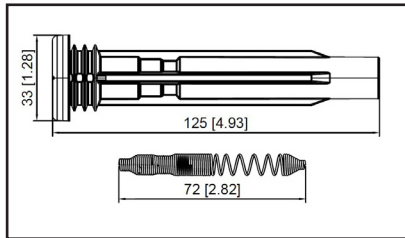

36-215004

UPC A: 00059935334223
Available to Order

Set of 4

Reference	Brand	Notes
06K 905 199A	Volkswagen