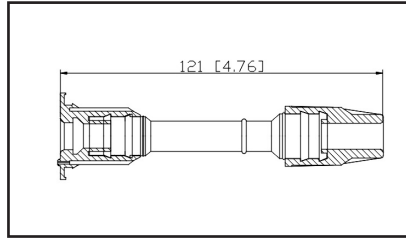

36-2034

UPC A: 00059935221530
Available to Order
Pop. Code: W
Spring Supplied Loose

Reference	Brand	Notes
50014-1	Autolite	
SPB147	BWD	
35-7044	Carquest	
ICB41	Forecast	
N009	NGK	
22448-4W010	Nissan	
22448-4W011 Boot	Nissan	
CP016	PROspark	
SPP84E	Standard Motor Products