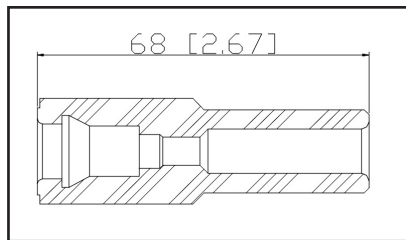

36-2086

UPC A: 00059935290819
Available to Order
Pop. Code: C
Spring Supplied Loose

Reference	Brand	Notes
50061-1	Autolite	
SPB181	BWD	
35-7085	Carquest	
CP058	DuraLast	
702499	NAPA Parts	
CP058	PROspark	
SPP118E	Standard Motor Products	
22433-AA441 - COP	Subaru	
22433-AA530 - COP	Subaru	
98-178	Ultima Select