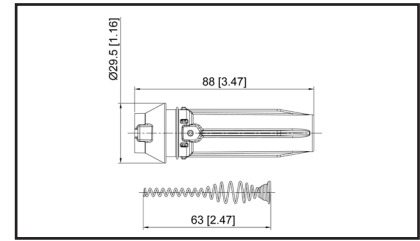

36-2109

UPC A: 00059935311033
Available to Order
Pop. Code: B
2.0KΩ, Spring and Resistor Supplied
Loose

Reference	Brand	Notes
SPB202	BWD	
35-7118	Carquest	
CP103	DuraLast	
AL3Z-12029-A Coil	Ford	
AL3Z-12029-B Coil	Ford	
DG-525 Boot	Motorcraft	
DG-526 Boot	Motorcraft	
702520	NAPA Parts	
CP103	PROspark	
SPP139E	Standard Motor Products	single boot
99-195	Ultima Select