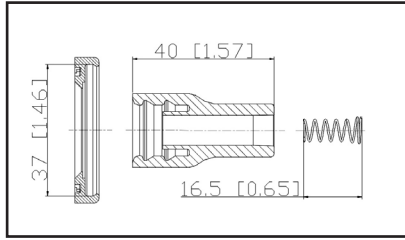

36-2108

UPC A: 00059935311026
Available to Order
Pop. Code: A
40mm OD Grommet

Reference	Brand	Notes
SPB203	BWD	
SPB209	BWD	
SPB211	BWD	
SPB212	BWD	
SPB213	BWD	
SPB214	BWD	
35-7117	Carquest	
CP107	DuraLast	
702521	NAPA Parts	
CP107	PROspark	
SPP140E	Standard Motor Products	single boot
SPP146E	Standard Motor Products	single boot
SPP148E	Standard Motor Products	single boot
SPP149E	Standard Motor Products	single boot
SPP150E	Standard Motor Products	single boot
SPP151E	Standard Motor Products	single boot
90080-19016 Boot	Toyota	single boot
90080-19027 Boot	Toyota	single boot
90919-02234 Boot	Toyota	single boot
90919-02237 Boot	Toyota	single boot
90919-02248 Boot	Toyota	single boot
90919-02259 Boot	Toyota	single boot
90919-A2001 Boot	Toyota	single boot
90919-A2003 Boot	Toyota	single boot
90919-A2005 Boot	Toyota	single boot
98-196	Ultima Select