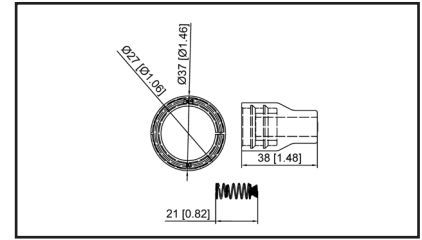

36-2162

UPC A: 00059935339303
Available to Order
Pop. Code: N
Hyundai/Kia models, 1.6L, 2012-2018

Reference	Brand	Notes
702580	Belden	
27301-2B100 - Coil	Hyundai	
SPP197E	Standard Motor Products