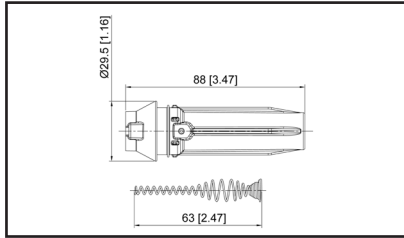

36-210908

UPC A: 00059935331086
Available to Order

Set of 8 boots

Reference	Brand	Notes
SPP139E	Standard Motor Products	set of 8