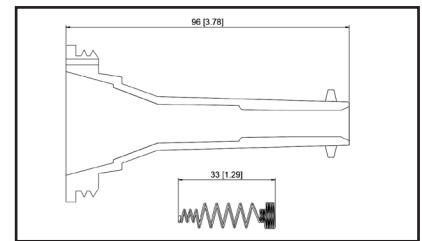

36-205605

UPC A: 00059935330966
Available to Order

Set of 5 boots

Reference	Brand	Notes
CPBK730	BWD	
CPBK730	Standard Motor Products