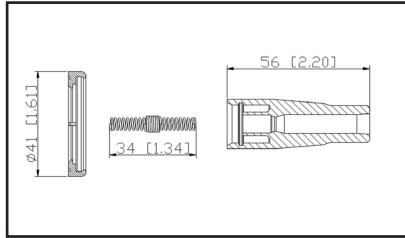

36-212104

UPC A: 00059935331147
Available to Order

Set of 4 boots

Reference	Brand	Notes
SPP166E	Standard Motor Products	set of 4