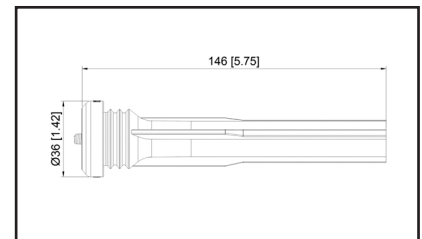

36-2147

UPC A: 00059935332854
Available to Order
Pop. Code: D

Reference	Brand	Notes
HL3Z-12029-A - Coil	Ford	
HU7Z-12A402-A	Ford	
DG-560 - Coil	Motorcraft	
WR-6151	Motorcraft