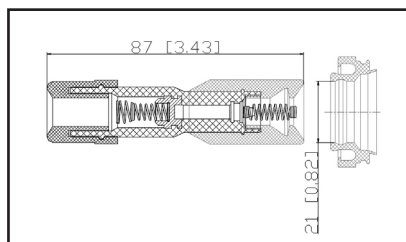

36-207504

UPC A: 00059935324675
Available to Order
Set of 4 boots

Reference	Brand	Notes
50054-1	Autolite	Set of 4
CPBK470	BWD	
22448-ED800 Boot	Nissan	Set of 4
CPBK470	Standard Motor Products	

36-2074

UPC A: 00059935233106
Available to Order
Pop. Code: D