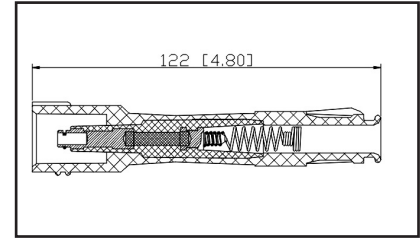

36-204506

UPC A: 00059935324576
Available to Order

Set of 6 boots

Reference	Brand	Notes
12 13 1 402 463 Boot	BMW	set of 6
12 13 1 404 308 Boot	BMW	set of 6
12 13 1 730 521 Boot	BMW	set of 6
13249D1.8	Bremi	set of 6
13249F1.8	Bremi	set of 6
SPB131	BWD	set of 6
EU003	NGK	set of 6
SPP67E	Standard Motor Products	set of 6
13249B1.8	STI/Karlynn	set of 6
CC39	WVE	set of 6