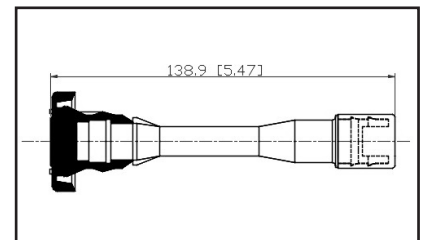

36-201002

UPC A: 00059935324507
Available to Order

Set of 2 boots

Reference	Brand	Notes
E507D Boot	AC Delco	set of 2
E557C Boot	AC Delco	set of 2
50002-1	Autolite	set of 2
02503	Bosch	set of 2
SPB119	BWD	set of 2
ICB9	Forecast	set of 2
89057916 Boot	General Motors	set of 2
89057964 Boot	General Motors	set of 2
MD362907 Boot	Mitsubishi	set of 2
MN158977	Mitsubishi	set of 2
CR003	NGK	set of 2
184070	PROconnect/Prestolite	
SPP55E	Standard Motor Products	set of 2