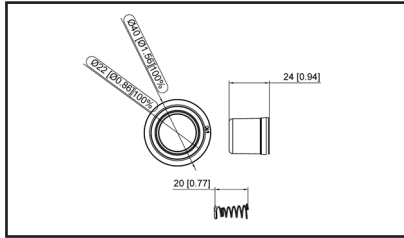

36-2165

UPC A: 00059935339747
Available to Order
Pop. Code: N
Acura ILX 2.0L, Honda 1.8L, 2012-2019

Reference	Brand	Notes
30520-R1A-A01 Coil	Honda