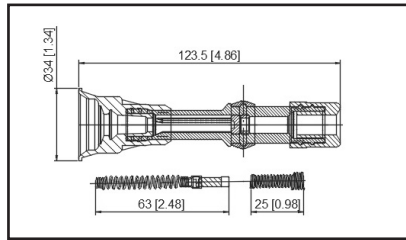

36-212506

UPC A: 00059935331161
Available to Order

Set of 6 boots

Reference	Brand	Notes
SPP153E	Standard Motor Products	set of 6

36-2126

UPC A: 00059935323616
Available to Order
Pop. Code: C

Reference	Brand	Notes
35-7132	Carquest	
30520-PWA-003 Boot	Honda	
702557	NAPA Parts	
SPP174E	Standard Motor Products	
98-234	Ultima Select	