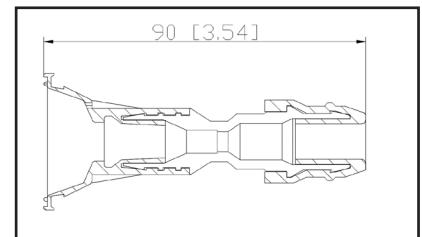

36-208804

UPC A: 00059935324682
Available to Order

Set of 4 boots

Reference	Brand	Notes
D-517 Boot	AC Delco	set of 4
50056-1	Autolite	set of 4
SPB183	BWD	set of 4
12578224 Boot	General Motors	set of 4
SPP120E	Standard Motor Products	set of 4