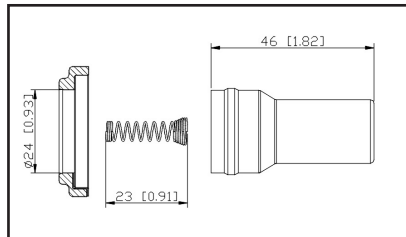

36-211704

UPC A: 00059935331116
Available to Order

Set of 4 boots

Reference	Brand	Notes
35-7156	Carquest	
SPP165E	Standard Motor Products	set of 4

36-2118

UPC A: 00059935312580
Available to Order
Pop. Code: C