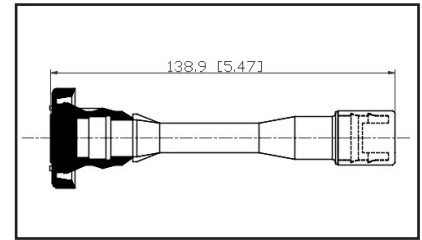

36-2010

UPC A: 00059935221318
Available to Order
Pop. Code: B
Internal spring assembly installed

Reference	Brand	Notes
E507D Boot	AC Delco	single boot
E557C	AC Delco	single boot
50002-1	Autolite	single boot
02503	Bosch	single boot
SPB119	BWD	single boot
35-7053	Carquest	
CP002	DuraLast	
ICB9	Forecast	single boot
89057916 Boot	General Motors	single boot
89057964 Boot	General Motors	single boot
MD362907 Boot	Mitsubishi	single boot
MN158977	Mitsubishi	single boot
702432	NAPA Parts	
CR003	NGK	single boot
CP002	PROspark	single boot
SPP55E	Standard Motor Products	single boot
99-118	Ultima Select