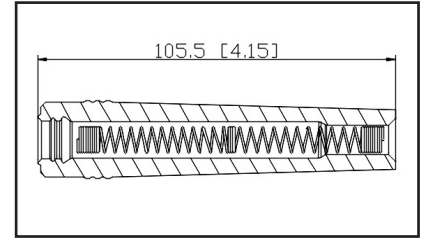

36-201908

UPC A: 00059935324583
Available to Order

Set of 8 boots

Reference	Brand	Notes
C563 Boot	AC Delco	Set of 8
50037-1	Autolite	Set of 8
CPBK250	BWD	
1W4Z-12029-BA Boot	Ford	Set of 8
2W4Z 12029-BA Boot	Ford	Set of 8
2W4Z 12029-BC Boot	Ford	Set of 8
2W4Z 12029-BD Boot	Ford	Set of 8
XW4Z 12029-BA Boot	Ford	Set of 8
XW4Z 12A402-BA	Ford	Set of 8
ICB6	Forecast	Set of 8
89057150 Boot	General Motors	Set of 8
AJ8 1373 Boot	Jaguar	Set of 8
XR8 27823 Boot	Jaguar	Set of 8
DG-509 Boot	Motorcraft	Set of 8
DG-515 Boot	Motorcraft	Set of 8
FD004	NGK	Set of 8
CPBK250	Standard Motor Products