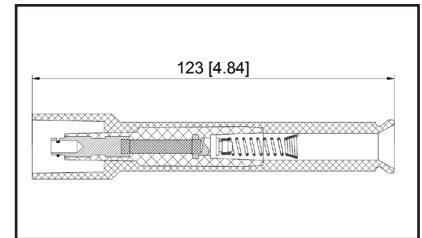

36-2007

UPC A: 00059935221288
Available to Order

5KΩ

Reference	Brand	Notes
034 905 447	Audi	
50068-1	Autolite	
0 300 122 123	Beru	
ZLE233	Beru	
SPB122	BWD	
35-7023	Carquest	
CP62	DuraLast	
702446	NAPA Parts	
EU002	NGK	
CP62	PROspark	
SPP58E	Standard Motor Products	
98-121	Ultima Select