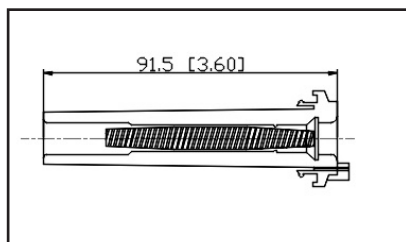

36-2009

UPC A: 00059935221301
Available to Order

Spring supplied installed in boot

Reference	Brand	Notes
E571A	AC Delco	
50039-1	Autolite	
SPB105	BWD	
35-7052	Carquest	
CP039	DuraLast	
88921413	General Motors	
ZM01-18-100 - COP	Mazda	
ZM01-18-T00	Mazda	
ZM01-18-T08	Mazda	
702425	NAPA Parts	
Z001	NGK	
CP039	PROspark	
SPP42E	Standard Motor Products	
98-105	Ultima Select