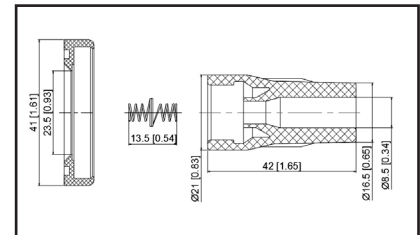

36-2125

UPC A: 00059935319404
Available to Order
Pop. Code: B
compression spring to facilitate installation

Reference	Brand	Notes
SPB216	BWD	
35-7131	Carquest	
702534	NAPA Parts	
SPP153E	Standard Motor Products	
90080-19025 - COP	Toyota	
90919-02246 - COP	Toyota	
98-208	Ultima Select