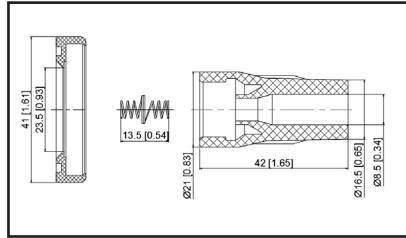

36-212506

UPC A: 00059935331161
Available to Order

Set of 6 boots

Reference	Brand	Notes
SPP153E	Standard Motor Products	set of 6

36-2126

UPC A: 00059935323616
Available to Order
Pop. Code: C

Reference	Brand	Notes
35-7132	Carquest	
30520-PWA-003 Boot	Honda	
702557	NAPA Parts	
SPP174E	Standard Motor Products	
98-234	Ultima Select	