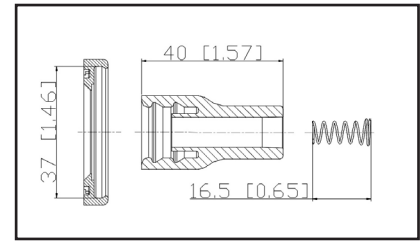

36-210808

UPC A: 00059935331079
Available to Order

Set of 8 boots

Reference	Brand	Notes
SPP140E	Standard Motor Products	set of 8
SPP146E	Standard Motor Products	set of 8
SPP148E	Standard Motor Products	set of 8
SPP149E	Standard Motor Products	set of 8
SPP150E	Standard Motor Products	set of 8
SPP151E	Standard Motor Products	set of 8