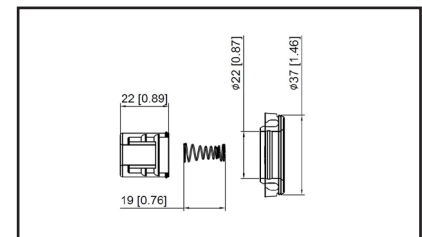

36-2157

UPC A: 00059935334544
Available to Order

Reference	Brand	Notes
702579	Belden	
SPB218	BWD	
30520-5A2-A01 - Coil	Honda	
SPP155E	Standard Motor Products