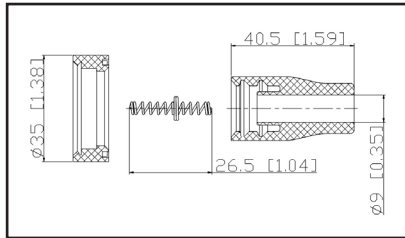

36-213106

UPC A: 00059935331185
Available to Order

Set of 6 boots

Reference	Brand	Notes
SPP176E	Standard Motor Products	set of 6