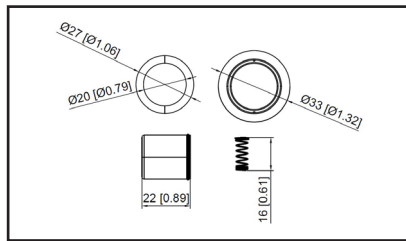

36-2159

UPC A: 00059935339150
Available to Order
Pop. Code: D

Reference	Brand	Notes
702568	Belden	
35-7148	Carquest	
56028138 - Coil	Chrysler	
56028138AB - Coil	Chrysler	
56028138AD - Coil	Chrysler	
56028138AE - Coil	Chrysler	
56028138AF - Coil	Chrysler	
702568	NAPA Parts	
SPP-185E	Standard Motor Products	
SPP185E	Standard Motor Products	
99-225	Ultima Select