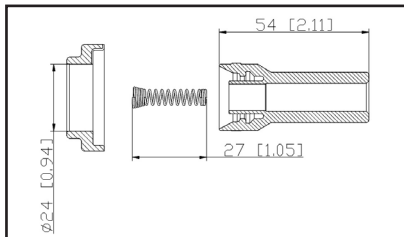

36-211006

UPC A: 00059935324712
Available to Order

Set of 6 boots

Reference	Brand	Notes
D515C Boot	AC Delco	Set of 6
12632479 Boot	General Motors	Set of 6
SPP142E	Standard Motor Products	Set of 6

36-2111

UPC A: 00059935312474
Available to Order
Pop. Code: C