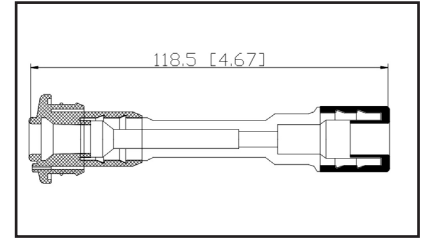

36-2014

UPC A: 00059935221349
Available to Order

Spring Supplied Loose

Reference	Brand	Notes
50016-1	Autolite	single boot
02514	Bosch	single boot
SPB111	BWD	single boot
35-7056	Carquest	
CP022	DuraLast	
ICB24	Forecast	single boot
FFY1-18-100 Boot	Mazda	single boot
FP85-18-100C Boot	Mazda	single boot
KJ01-18-100B Boot	Mazda	single boot
KJ01-18-100C Boot	Mazda	single boot
KJ01-18-T07	Mazda	single boot
KJ01-18-T08	Mazda	single boot
702427	NAPA Parts	
Z002	NGK	single boot
CP022	PROspark	
SPP48E	Standard Motor Products	single boot
98-111	Ultima Select