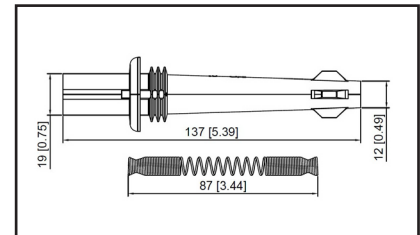

36-215104

UPC A: 00059935334230
Available to Order
Pop. Code: C

Set of 4

Reference	Brand	Notes
SPB255	BWD	
SPP192E	Standard Motor Products	

36-2152

UPC A: 00059935334711
Available to Order
Pop. Code: D
Spring Supplied Loose