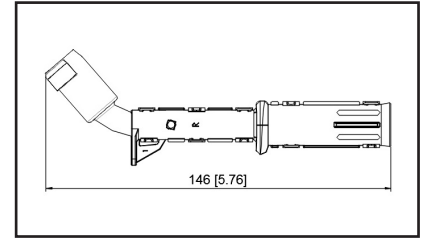

36-2128

UPC A: 00059935324910
Available to Order
Pop. Code: D

Reference	Brand	Notes
SPB247	BWD	
35-7133	Carquest	
276 159 00 42	Mercedes-Benz	
A 276 159 00 42	Mercedes-Benz	
702567	NAPA Parts	
SPP184E	Standard Motor Products	
98-243	Ultima Select