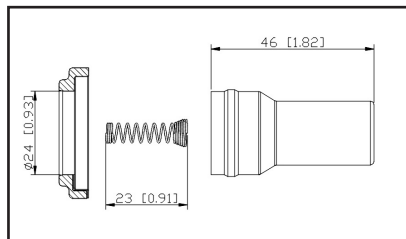

36-211804

UPC A: 00059935331123
Available to Order

Set of 4 boots

Reference	Brand	Notes
SPP161E	Standard Motor Products