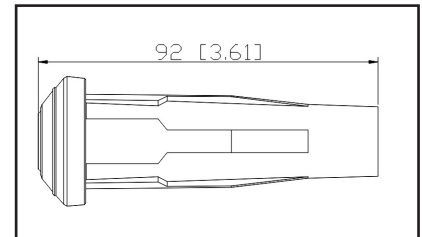

36-211606

UPC A: 00059935331109
Available to Order

Set of 6 boots

Reference	Brand	Notes
SPP156E	Standard Motor Products	set of 6

36-2117

UPC A: 00059935312573
Available to Order
Pop. Code: B
Spring supplied loose