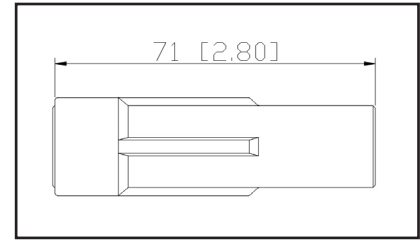

36-2084

UPC A: 00059935290796
Available to Order
Pop. Code: C
Spring Supplied Loose

Reference	Brand	Notes
SPB184	BWD	
35-7083	Carquest	
CP058	DuraLast	
702502	NAPA Parts	
SPP121E	Standard Motor Products	
22433-AA480 - COP	Subaru	
22433-AA540 - COP	Subaru	
98-181	Ultima Select