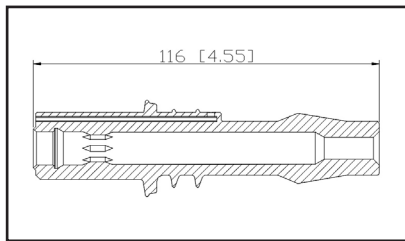

36-210008

UPC A: 00059935329656
Available to Order

Set of 8 boots

Reference	Brand	Notes
128045	PROConnect/Prestolite	

36-210010

UPC A: 00059935324644
Available to Order

Set of 10 boots

Reference	Brand	Notes
50067-1	Autolite	Set of 10
8L3Z 12029-A Boot	Ford	Set of 10
8L3Z 12A402-A	Ford	
ICB15	Forecast	Set of 10
DG-521 Boot	Motorcraft	Set of 10
SPP113E	Standard Motor Products	Set of 10