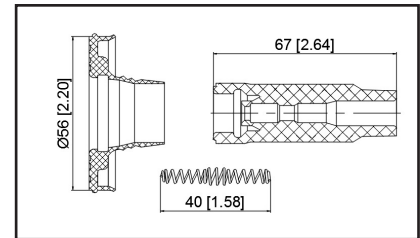

36-2143

UPC A: 00059935326136
Available to Order
Pop. Code: D

new

Reference	Brand	Notes
702539	Belden	
SPB221	BWD	
35-7145	Carquest	
BR3Z-12029A - Coil	Ford	
BU7Z-12A402-A	Ford	Seal and Spring Only
FR3Z-12029-A - Coil	Ford	
GR3Z-12029-A - Coil	Ford	
DG-542 - Coil	Motorcraft	
DG-558 - Coil	Motorcraft	
DG-561 - Coil	Motorcraft	
WR-6154	Motorcraft	Seal and Spring Only
702539	NAPA Parts	
SPP158E	Standard Motor Products	
99-213	Ultima Select