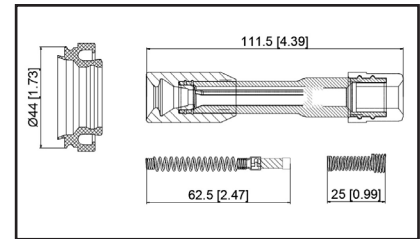

36-2134

UPC A: 00059935323654
Available to Order
Pop. Code: B

Reference	Brand	Notes
SPB246	BWD	
35-7107	Carquest	
30521-PWA-003 - COP	Honda	
30521-PWA-S01 - COP	Honda	
702566	NAPA Parts	
SPP183E	Standard Motor Products	
98-242	Ultima Select