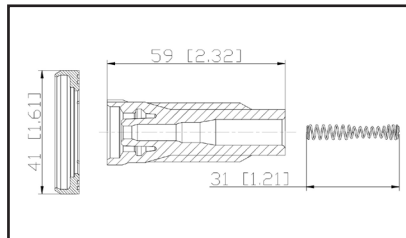

36-210406

UPC A: 00059935331055
Available to Order

Set of 6 boots

Reference	Brand	Notes
CPBK610	BWD	
CPBK610	BWD	
CPBK610	Standard Motor Products	
CPBK610	Standard Motor Products