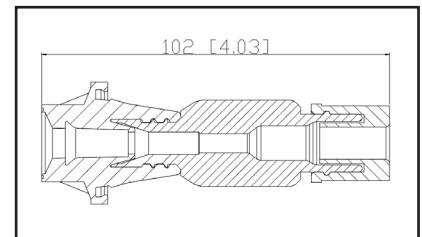

36-2067

UPC A: 00059935229635
Available to Order
Pop. Code: C

Reference	Brand	Notes
50047-1	Autolite	
SPB169	BWD	
35-7009	Carquest	
CP045	DuraLast	
6E5Z-12029-AA Boot	Ford	
ICB40	Forecast	
L3G2-18-100A Boot	Mazda	
DG-516 Boot	Motorcraft	
702473	NAPA Parts	
CP045	PROspark	
SPP106E	Standard Motor Products	
99-167	Ultima Select