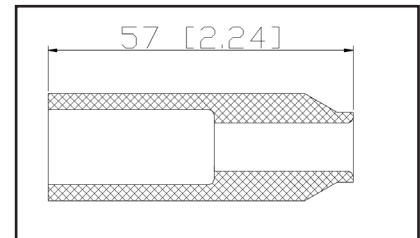

36-2063

UPC A: 00059935225842
Available to Order
Pop. Code: W

Reference	Brand	Notes
50082-1	Autolite	
2 303 590 361	Beru	
GS28	Beru	
SPB175	BWD	
35-7032	Carquest	
CP079	DuraLast	
702470	NAPA Parts	
EU016	NGK	
948 602 104 01 boot	Porsche	
948 602 104 05 boot	Porsche	
CP079	PROspark	
SPP112E	Standard Motor Products	
98-226	Ultima Select