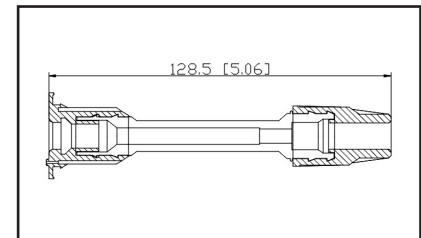

36-2033

UPC A: 00059935221523
Available to Order
Pop. Code: W
Spring Supplied Loose

Reference	Brand	Notes
50044-1	Autolite	
SPB141	BWD	
35-7112	Carquest	
CP213	DuraLast	
N008	NGK	
22448-2Y005 - COP	Nissan	
22448-2Y006 - COP	Nissan	
CP213	PROspark	
SPP78E	Standard Motor Products	
98-140	Ultima Select