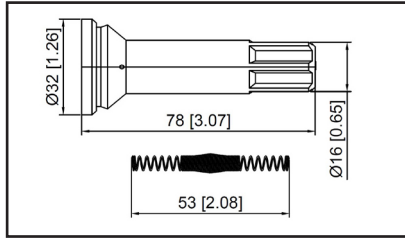

36-2149

UPC A: 00059935332878
Available to Order
Pop. Code: D

Reference	Brand	Notes
22433-AA630 - Coil	Subaru