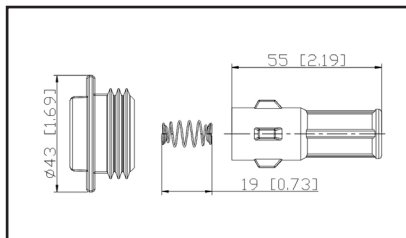

36-2115

UPC A: 00059935315529
Available to Order
Pop. Code: B

Reference	Brand	Notes
D501C Boot	AC Delco	
SPB222	BWD	
35-7123	Carquest	
12629037	General Motors	
702540	NAPA Parts	
SPP159E	Standard Motor Products	
99-214	Ultima Select