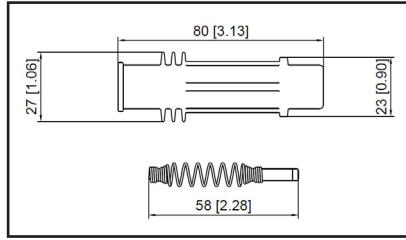

36-2158

UPC A: 0005993533451
Available to Order
Pop. Code: D

Reference	Brand	Notes
702571	Belden	
SPB251	BWD	
25198623 - Coil	General Motors	
55579072 - Coil	General Motors	
SPP188E	Standard Motor Products