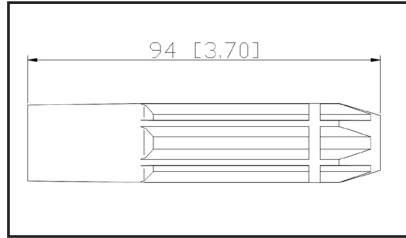

36-2064

UPC A: 00059935225897
Available to Order
Pop. Code: W

Reference	Brand	Notes
50028-1	Autolite	
0 010 020 0129	Beru	
GS17	Beru	
SPB144	BWD	
35-7071	Carquest	
CP028	DuraLast	
000 159 49 42	Mercedes-Benz	
702471	NAPA Parts	
EU010	NGK	
CP028	PROspark	
SPP81E	Standard Motor Products	
98-143	Ultima Select