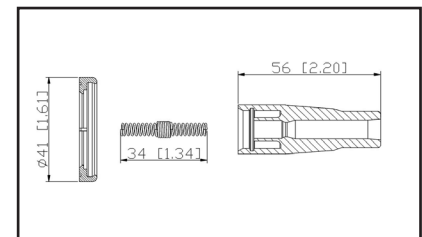

36-212006

UPC A: 00059935331130
Available to Order

Set of 6 boots

Reference	Brand	Notes
SPP167E	Standard Motor Products	set of 6
SPP167E	Standard Motor Products	set of 6

36-2121

UPC A: 00059935315581
Available to Order
Pop. Code: B