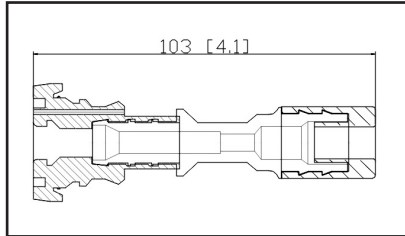

36-2040

UPC A: 00059935221592
Available to Order
Pop. Code: C
Spring Supplied Loose

Reference	Brand	Notes
50050-1	Autolite	
SPB149	BWD	single boot
35-7061	Carquest	
CP048	DuraLast	
ICB47	Forecast	
27300-39000 - COP	Hyundai	
27300-39050 - COP	Hyundai	
27300-39700 - COP	Hyundai	
27300-39800 - COP	Hyundai	
27312-39000	Hyundai	
27313-39000	Hyundai	
27332-39000	Hyundai	
702442	NAPA Parts	
K004	NGK	
CP048	PROspark	
SPP86E	Standard Motor Products	single boot
98-148	Ultima Select