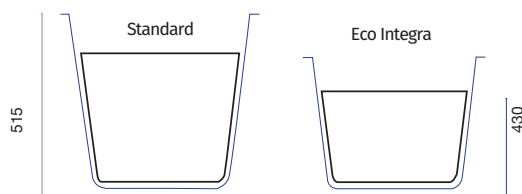

Eco Water Capacity

ECO INTEGRA TWIN GRIP **SE**

This Single ended bathtub is available in sizes ranging from 1500 to 1700mm

carron 5

Industry leaders in the manufacture of 5mm Acrylic baths. Carron 5 is made from 5mm Acrylic sheets and reinforced to Carron's exacting standards. Carron 5 is supported by a 20 year warranty.