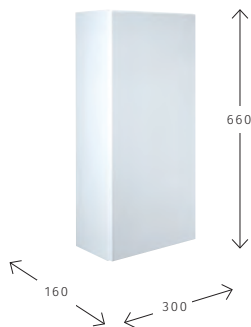

FITTED FURNITURE | elation®

WALL UNITS Suitable for Standard & Slim Depth units.

300 Single Wall Unit

Finish	Carcass	RRP	Finish	Door	RRP
Carcass – Gloss White	Q4-21436WH	£112	Door – Slab White	Q4-21407WH	£42
Carcass – Bodega Grey	Q4-21436BG	£112	Door – Slab Bodega Grey	Q4-21407BG	£42
Carcass – Dark Walnut	Q4-21436DW	£112	Door – Slab Dark Walnut	Q4-21407DW	£42
Carcass – Light Oak	Q4-21436LO	£112	Door – Slab Light Oak	Q4-21407LO	£42
Carcass – Gloss White	Q4-21436WH	£112	Door – Shaker White	Q4-21406WH	£42
Carcass – Gloss Cream	Q4-21436GC	£112	Door – Shaker Gloss Cream	Q4-21406GC	£42
Carcass – Dark Walnut	Q4-21436DW	£112	Door – Shaker Dark Walnut	Q4-21406DW	£42
Carcass – Light Oak	Q4-21436LO	£112	Door – Shaker Light Oak	Q4-21406LO	£42