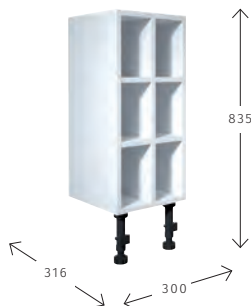

300 Standard Depth Open Towel Unit

Finish	Carcass	RRP
Gloss White	Q4-21458WH	£148
Bodega Grey	Q4-21458BG	£148
Dark Walnut	Q4-21458DW	£148
Light Oak	Q4-21458LO	£148
Gloss Cream	Q4-21458GC	£148

FITTED FURNITURE | elation®