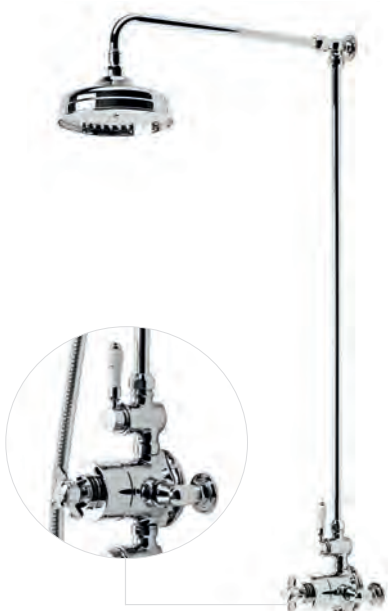

VARSIY EXPOSED SHOWER

Q4-16474 Traditional Exposed Shower & Rigid Riser Set

£595