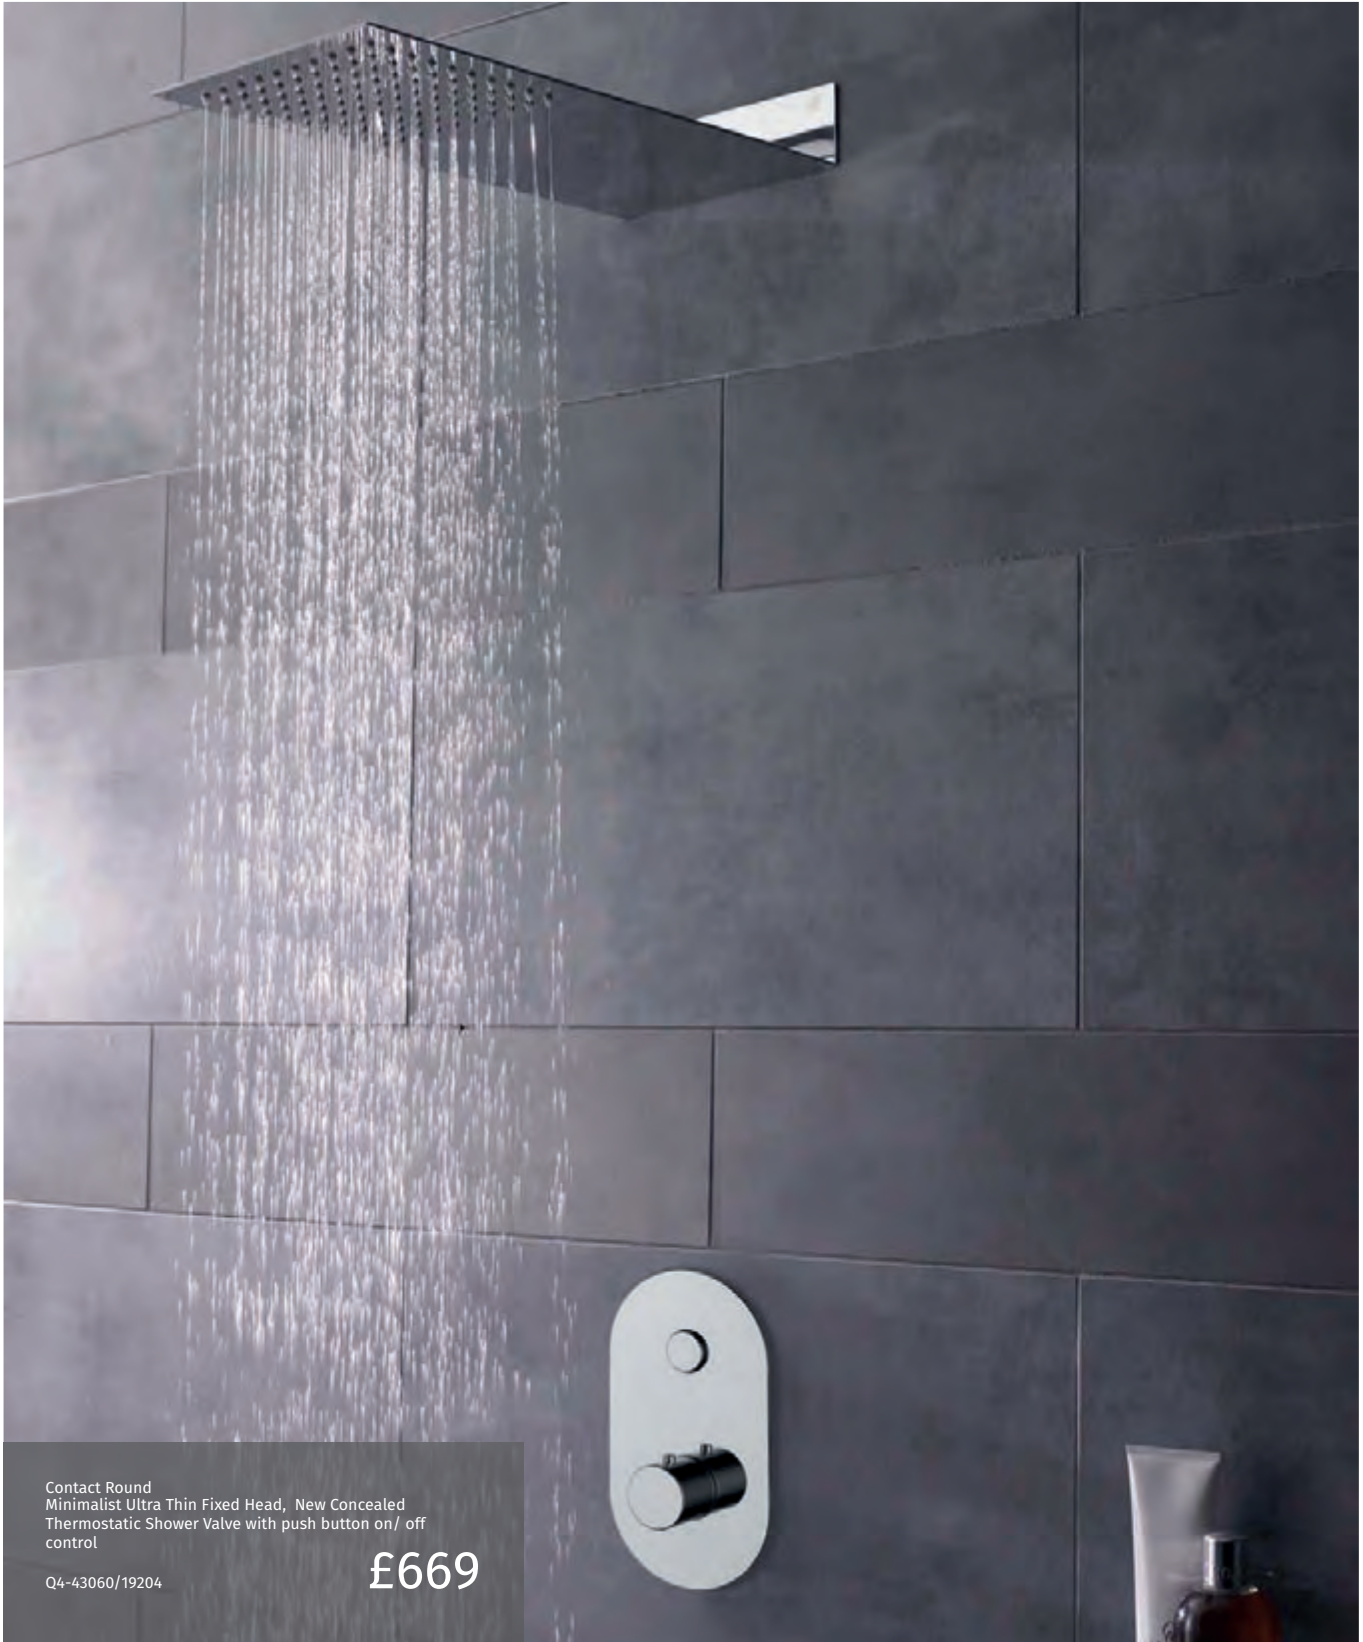

SHOWERING

Contact Round
Minimalist Ultra Thin Fixed Head, New Concealed
Thermostatic Shower Valve with push button on/ off
control

Q4-43060/19204

£669