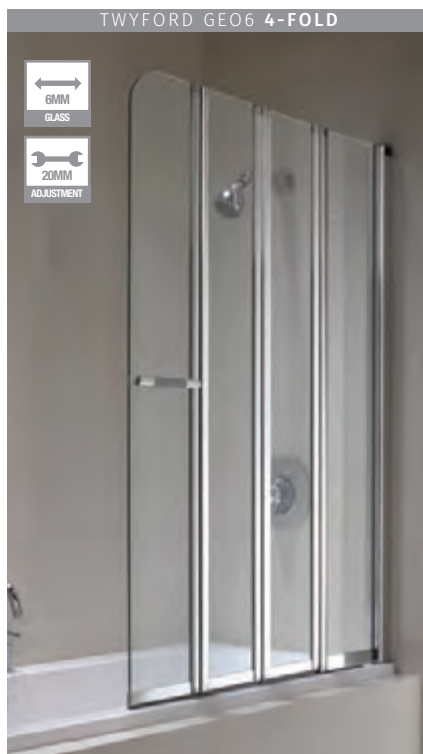

SHOWERING | BATH SCREENS

Q4-18597 1030W x 1510H Left Hand £381
Q4-18598 1030W x 1510H Right Hand £381