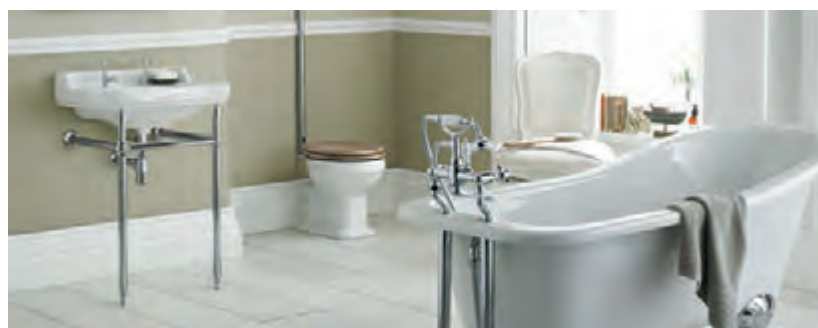

RICHMOND RANGE

GREAT VALUE WC PACK AT ONLY

£304

STD WC INC. WOODEN SEAT

UPSTAND BASIN

PORCELAIN LEVER FLUSH

WHY CHOOSE RICHMOND?

- **TRADITIONAL STYLING** *perfect for the classic look.*
- CISTERN WITH **CERAMIC LEVER** *for true authenticity.*
- **TWO TAP HOLE BASIN** *option for inclusion of traditional pillar taps.*
- **TWO WOODEN SEAT** *options to complete the traditional look and feel.*