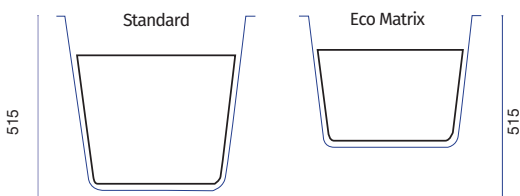

CARRONITE MATERIAL

30 YEARS WARRANTY

WATER CAPACITY 145Ltr

BATHTUB ▶ 1700 x 700mm H 515mm D 345

Variant	Product Code	Price
Bathtub	Q4-02127	£469
Front Panel	Q4-02321	£151
End Panel	Q4-02271	£108
CARRONITE L Shape Panel	Q4-02299	£299