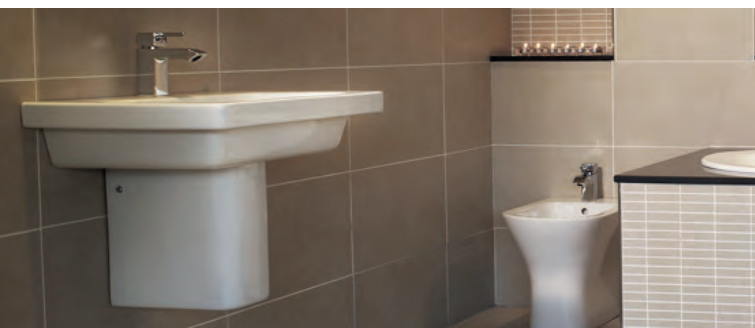

WHY CHOOSE RESORT?

- **RIM FREE PAN** for the ultimate in easy clean hygiene.
- **SOFT CLOSING TOILET SEAT** for family safety and noise reduction.
- **MULTIPLE PAN SIZES** available to choose from.
- **FLUSH FIT WC** for when pipe work needs to be hidden.

WHAT'S IN THE WC PACK?

+

+