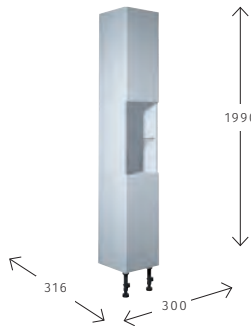

300 Standard Depth Tall Tower Unit

(nb. Please order 2 doors with this unit)

Finish	Carcass	RRP	Finish	Door	RRP
Carcass – Gloss White	Q4-21459WH	£237	Door – Slab White	Q4-21407WH	£42
Carcass – Bodega Grey	Q4-21459BG	£237	Door – Slab Bodega Grey	Q4-21407BG	£42
Carcass – Dark Walnut	Q4-21459DW	£237	Door – Slab Dark Walnut	Q4-21407DW	£42
Carcass – Light Oak	Q4-21459LO	£237	Door – Slab Light Oak	Q4-21407LO	£42
Carcass – Gloss White	Q4-21459WH	£237	Door – Shaker White	Q4-21406WH	£42
Carcass – Gloss Cream	Q4-21459GC	£237	Door – Shaker Gloss Cream	Q4-21406GC	£42
Carcass – Dark Walnut	Q4-21459DW	£237	Door – Shaker Dark Walnut	Q4-21406DW	£42
Carcass – Light Oak	Q4-21459LO	£237	Door – Shaker Light Oak	Q4-21406LO	£42