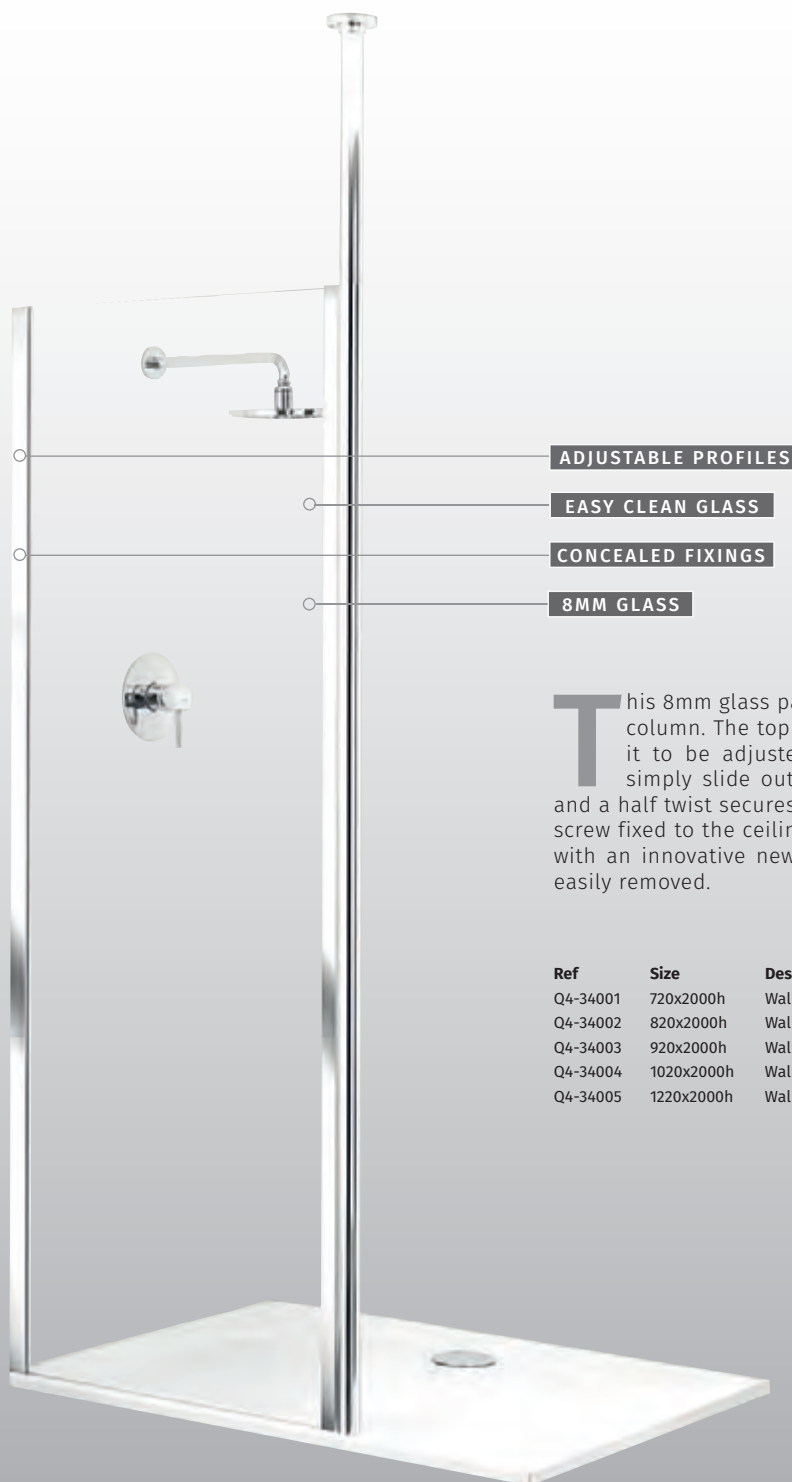

PREMIUM+ WALK-IN PANELS

EXTRA TALL
PREMIUM+
WALK-IN PANELS

This 8mm glass panel is supported by a floor to ceiling chrome column. The top section of the column is **telescopic**, allowing it to be adjusted in height from 2027mm to **2700mm**. You simply slide out the top section until it reaches the ceiling and a half twist secures it to the required height. The column can be screw fixed to the ceiling and the base is secured to the shower tray with an innovative new fitting that requires no screws and can be easily removed.

Ref	Size	Desc	Glass	Adj	Price
Q4-34001	720x2000h	Walk-In Panel with Ceiling Support	8mm	716-736	£380
Q4-34002	820x2000h	Walk-In Panel with Ceiling Support	8mm	816-836	£405
Q4-34003	920x2000h	Walk-In Panel with Ceiling Support	8mm	916-936	£436
Q4-34004	1020x2000h	Walk-In Panel with Ceiling Support	8mm	1016-1036	£457
Q4-34005	1220x2000h	Walk-In Panel with Ceiling Support	8mm	1216-1236	£514