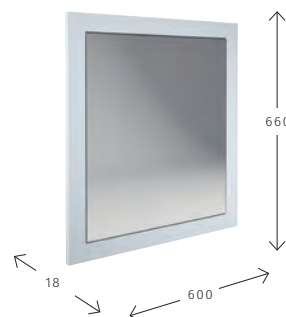

600 Framed Mirror

Finish	Carcass	RRP
Gloss White	Q4-21461WH	£215
Bodega Grey	Q4-21461BG	£215
Dark Walnut	Q4-21461DW	£215
Light Oak	Q4-21461LO	£215
Gloss Cream	Q4-21461GC	£215