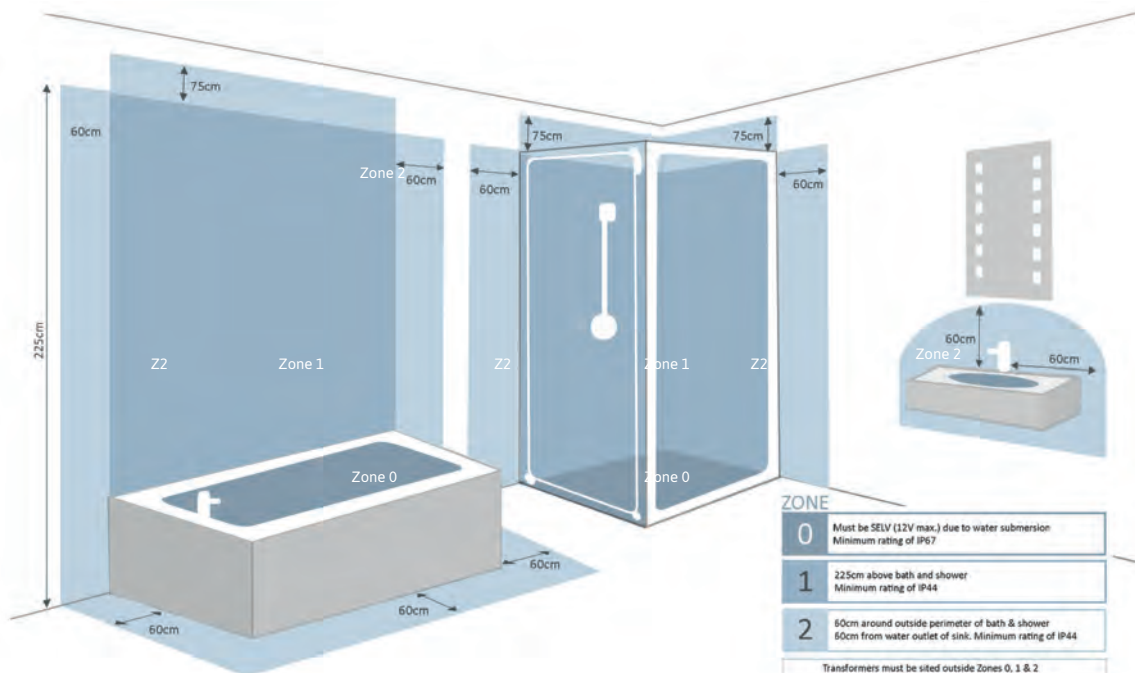

LIPCO SMALL

D200 x P78mm
Q4-24018 Chrome Effect Plate & Matt White Acrylic **£50**

LIPCO MEDIUM

D300 x P78mm
Q4-24019 Chrome Effect Plate & Matt White Acrylic **£83**

ALUMINIUM LED SHELF

W500 x D135/ 170
Q4-33072 Aluminium LED Shelf 500x135 **£70**
Q4-33073 Aluminium LED Shelf 500x170 **£74**