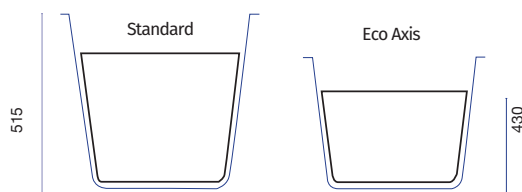

Optional Grips

Optional Chrome Grips (Pair Factory fitted before delivery)

Q4-02356 £36