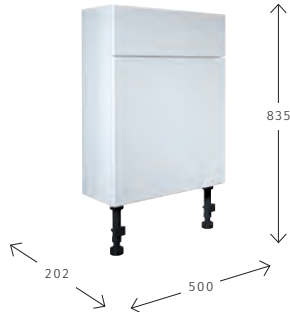

elation® | **FITTED FURNITURE**

SLIMLINE BACK TO WALL WC UNITS