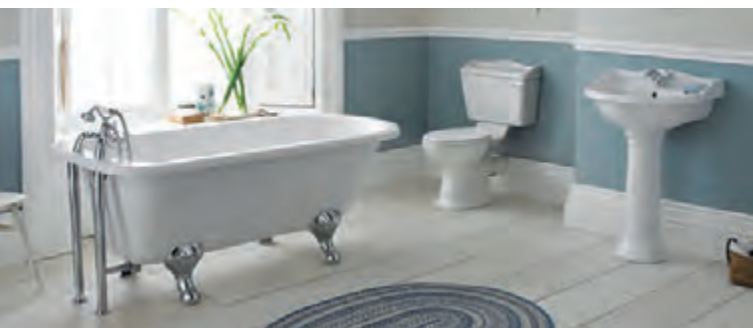

CHANCERY RANGE

MATCHING UPSTAND

AVAILABLE WITH PILLAR TAPS OR MIXER

DELICATE STYLING ON PEDESTAL

GREAT VALUE WC PACK AT ONLY

£244

STD WC INC. SOFT CLOSE SEAT

WHY CHOOSE CHANCERY?

- **MATCHING UPSTAND** for traditional styling continuity.
- CISTERN WITH **CERAMIC LEVER** for true authenticity.
- **TWO TAP HOLE BASIN** option for inclusion of traditional pillar taps.
- **WHITE WOODEN SEAT** to complete the traditional look and feel.

WHAT'S IN THE WC PACK?