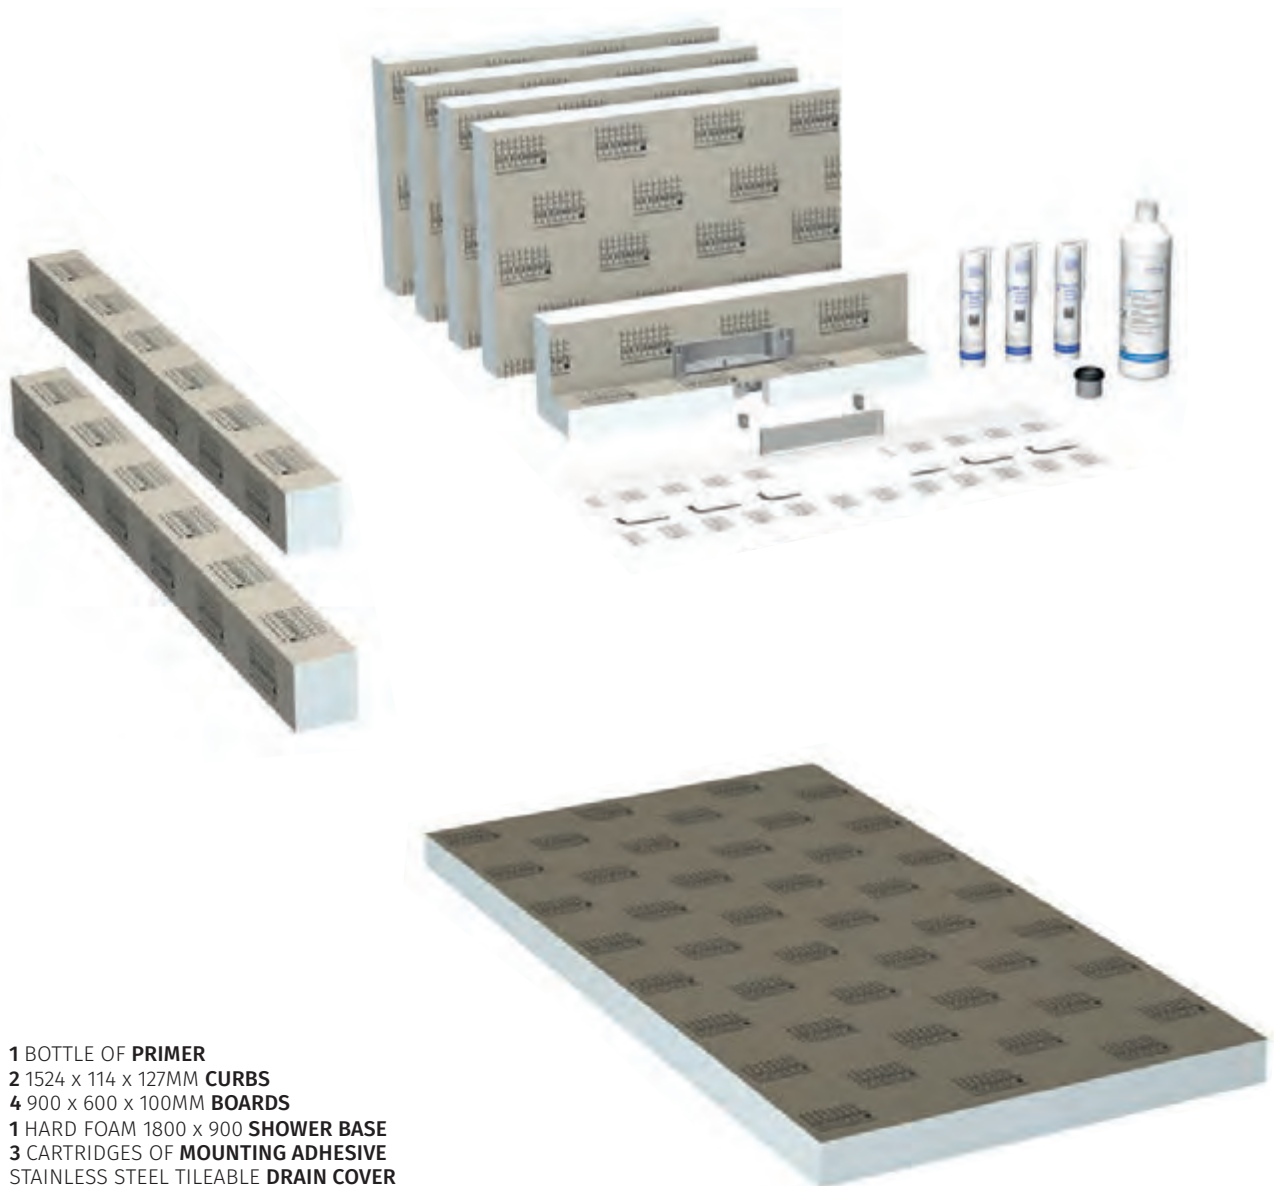

- 1 BOTTLE OF **PRIMER**
- 2 1524 x 114 x 127MM **CURBS**
- 4 900 x 600 x 100MM **BOARDS**
- 1 HARD FOAM 1800 x 900 **SHOWER BASE**
- 3 CARTRIDGES OF **MOUNTING ADHESIVE**
- STAINLESS STEEL TILEABLE **DRAIN COVER**
- 1 **SHOWER DRAIN** ELEMENT WITH INTEGRATED WALL DRAIN