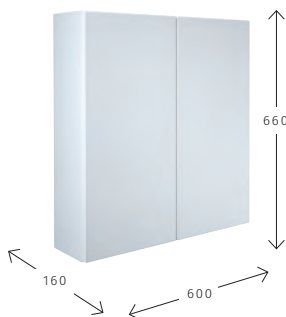

600 Double Wall Unit

(nb. Please order 2 doors with this unit)

Finish	Carcass	RRP	Finish	Door	RRP
Carcass – Gloss White	Q4-21440WH	£154	Door – Slab White	Q4-21407WH	£42
Carcass – Bodega Grey	Q4-21440BG	£154	Door – Slab Bodega Grey	Q4-21407BG	£42
Carcass – Dark Walnut	Q4-21440DW	£154	Door – Slab Dark Walnut	Q4-21407DW	£42
Carcass – Light Oak	Q4-21440LO	£154	Door – Slab Light Oak	Q4-21407LO	£42
Carcass – Gloss White	Q4-21440WH	£154	Door – Shaker White	Q4-21406WH	£42
Carcass – Gloss Cream	Q4-21440GC	£154	Door – Shaker Gloss Cream	Q4-21406GC	£42
Carcass – Dark Walnut	Q4-21440DW	£154	Door – Shaker Dark Walnut	Q4-21406DW	£42
Carcass – Light Oak	Q4-21440LO	£154	Door – Shaker Light Oak	Q4-21406LO	£42

MIRRORS & MIRRORED CABINETS