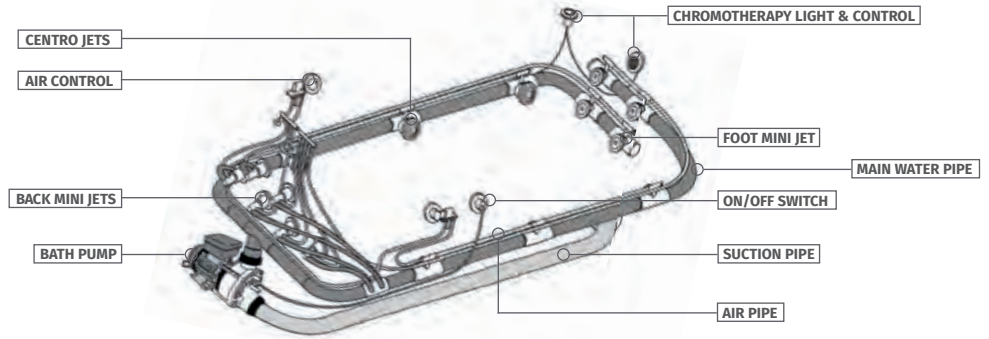

CARRON C-LENDA | WHIRLPOOL

C-Lenda System

TECHNICAL ▶

Rigid piping, 0.75hp self draining pump, fixed and mounted, pneumatic on/off control, directional whirlpool jets, fitted and fully tested, complete with two-year warranty. All systems use 13 amp supply with ELCB fitted by a qualified electrician.

Please note: A wooden panel will not fit the bath due to the pipes being housed in the vertical rim.

Extra Foot Jet

Q4-02906 Extra Foot Jets (x 2)

£165

Chromatherapy Lights

Q4-02907 Chromatherapy Light

£350

Flush Suction

Designed with total safety in mind, this suction has a unique built in safety feature which disengages the water pressure within second of being activated.

Features

- Fast acting safety protection for hair and body entrapment
- Stainless steel surround
- Removable by key for easy cleaning

Flush Centro Jet

A high performance, mid sized hydro body jet.

Features

- Adjustable finger tip directional control
- High air to water mix ratio
- Removable for easy cleaning
- Stainless steel surround

Flush Mini Jet

Mini jet clusters are designed to deliver a concentrated hydromassage to muscle groups including lumbar, feet and shoulders.

Features

- Compact Specific directional water flow High air to water mix ratio Removable for easy cleaning Stainless Steel surround

Flush Air Control/Button

Pneumatic Control