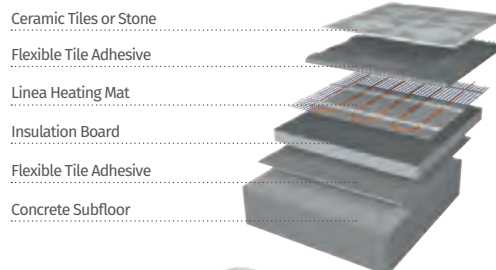

HEATING CABLE

Linea Heating Cable

Space Between Cables Can Be Varied For Different Heat Output

Q4-20053	150W – 1.0m ²	£66
Q4-20054	300W – 2.0m ²	£132
Q4-20055	450W – 3.0m ²	£160
Q4-20056	600W – 4.0m ²	£198
Q4-20057	750W – 5.0m ²	£219