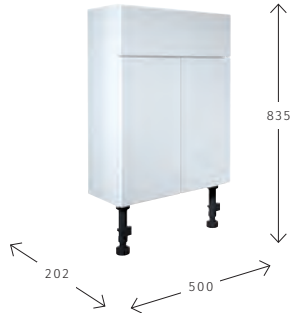

SLIMLINE BASIN UNITS

**500 Slim Depth
Basin Unit**

Finish	Carcass	RRP	Finish	Fascia	RRP
Carcass – Gloss White	Q4-21422WH	£169	Fascia – Slab White	Q4-21424WH	£90
Carcass – Bodega Grey	Q4-21422BG	£169	Fascia – Slab Bodega Grey	Q4-21424BG	£90
Carcass – Dark Walnut	Q4-21422DW	£169	Fascia – Slab Dark Walnut	Q4-21424DW	£90
Carcass – Light Oak	Q4-21422LO	£169	Fascia – Slab Light Oak	Q4-21424LO	£90
Carcass – Gloss White	Q4-21422WH	£169	Fascia – Shaker White	Q4-21423WH	£90
Carcass – Gloss Cream	Q4-21422GC	£169	Fascia – Shaker Gloss Cream	Q4-21423GC	£90
Carcass – Dark Walnut	Q4-21422DW	£169	Fascia – Shaker Dark Walnut	Q4-21423DW	£90
Carcass – Light Oak	Q4-21422LO	£169	Fascia – Shaker Light Oak	Q4-21423LO	£90

SLIMLINE FLOOR UNITS