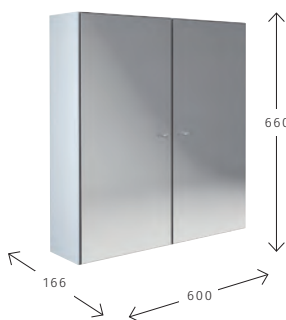

600 Double Mirror Wall Unit with Doors

Finish	Carcass	RRP
Gloss White	Q4-21448WH	£378
Bodega Grey	Q4-21448BG	£378
Dark Walnut	Q4-21448DW	£378
Light Oak	Q4-21448LO	£378
Gloss Cream	Q4-21448GC	£378