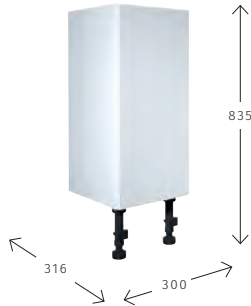

elation® | **FITTED FURNITURE**

STANDARD DEPTH FLOOR UNITS

300 Standard Depth Single Base Unit

Finish	Carcass	RRP	Finish	Door	RRP
Carcass – Gloss White	Q4-21405WH	£120	Door – Slab White	Q4-21407WH	£42
Carcass – Bodega Grey	Q4-21405BG	£120	Door – Slab Bodega Grey	Q4-21407BG	£42
Carcass – Dark Walnut	Q4-21405DW	£120	Door – Slab Dark Walnut	Q4-21407DW	£42
Carcass – Light Oak	Q4-21405LO	£120	Door – Slab Light Oak	Q4-21407LO	£42
Carcass – Gloss White	Q4-21405WH	£120	Door – Shaker White	Q4-21406WH	£42
Carcass – Gloss Cream	Q4-21405GC	£120	Door – Shaker Gloss Cream	Q4-21406GC	£42
Carcass – Dark Walnut	Q4-21405DW	£120	Door – Shaker Dark Walnut	Q4-21406DW	£42
Carcass – Light Oak	Q4-21405LO	£120	Door – Shaker Light Oak	Q4-21406LO	£42