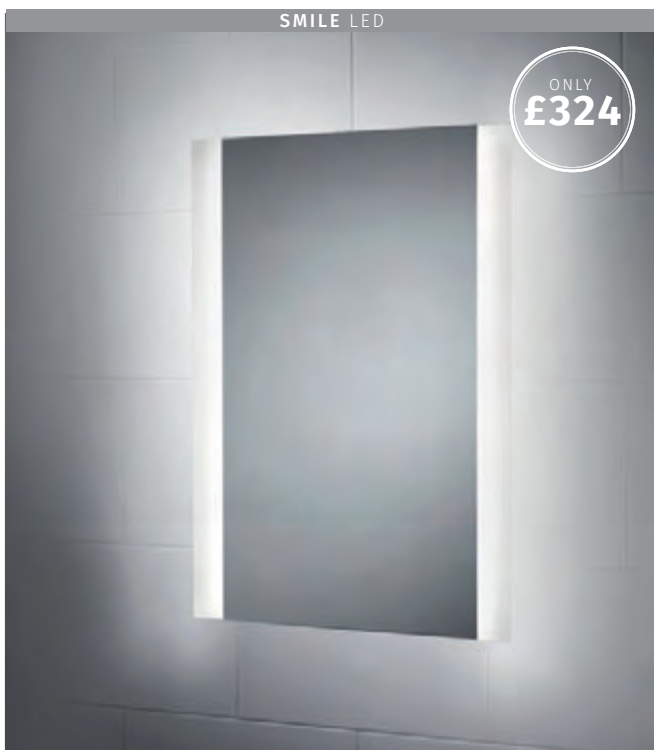

Infrared Sensors, Shaver Socket Landscape or Portrait, IP44
Q4-33063 H700 x W500 x D45 **£324**