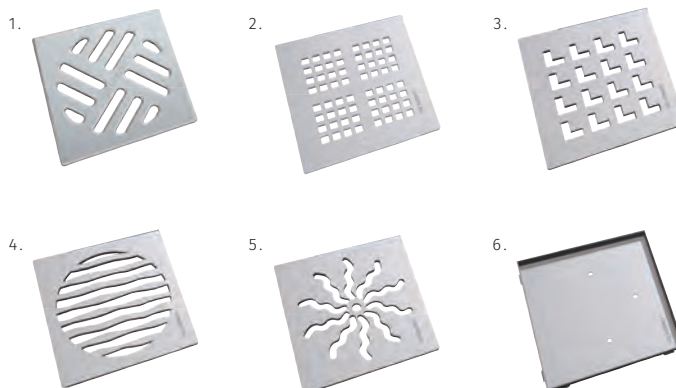

Walk in Shower / Bath Replacement

Q4-39053	1800 x 750 Off Centre Drain * Can be cut to size minimum 1200x750, slope area 1200x750.	£499
Q4-39054	1800 x 900 Off Centre Drain * Can be cut to size minimum 1200x900, slope area 1200x900.	£560

INSTALLATION KIT

Lux Element Installation kit cw Adhesive, Tape Sealer, Waterproofing tape and two internal corners.

Q4-39032	Kit 1 – 5kg Fixing Adhesive, 3.5kg Sealing Filler, 10m Sealing Tape, 2 Inner Corners	£144
Q4-39033	Kit 2 – 15kg Fixing Adhesive, 3.5kg Sealing Filler, 10m Sealing Tape, 2 Inner Corners	£189
Q4-39034	Kit 3 – 25kg Fixing Adhesive, 3.5kg Sealing Filler, 10m Sealing Tape, 2 Inner Corners	£215

FLOOR DRAIN SUPPORT

Stainless Steel Tile grate with odour trap and universal height adjustment to suit tile thickness

1.	Q4-39020 Horizontal Tile Drain – Standard Grate	£87
	Q4-39021 Vertical Tile Drain – Standard Grate	£95
2.	Q4-39022 Horizontal Tile Drain – Cube Grate	£189
	Q4-39023 Vertical Tile Drain – Cube Grate	£196
3.	Q4-39024 Horizontal Tile Drain – Anglo Grate	£177
	Q4-39025 Vertical Tile Drain – Anglo Grate	£184
4.	Q4-39026 Horizontal Tile Drain – Mare Grate	£177
	Q4-39027 Vertical Tile Drain – Mare Grate	£184
5.	Q4-39028 Horizontal Tile Drain – Lumen Grate	£177
	Q4-39029 Vertical Tile Drain – Lumen Grate	£184
6.	Q4-39030 Horizontal Tile Drain – Vari Tileable Grate	£177
	Q4-39031 Vertical Tile Drain – Vari Tileable Grate	£184