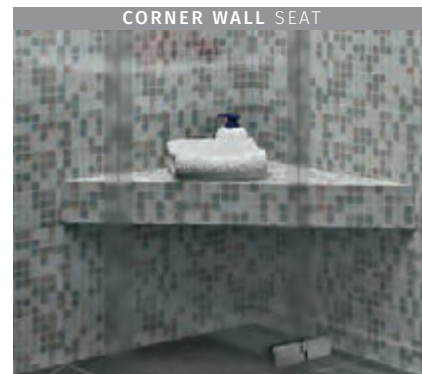

CORNER WALL SEAT

- Q4-39069 Corner Wall Seat – L610 D430 H100 **£89**
  * Comes with fixing kit.
- Q4-39070 Corner Wall Seat – L864 D610 H100 **£140**
  * Comes with fixing kit.

WALL AND FLOOR PANELS

PROFESSIONAL WETROOMS
Wall and Floor Panels

LUX ELEMENTS panels are an ideal substrate for walls and floors. They are water resistant, anti-bacterial, insulating with vapour barrier characteristics and highly stable for tile finishes. LUX ELEMENTS panels are a more suitable material for wetroom construction than plasterboard and timber, delivering both total waterproofing and vapour control.

- Q4-39071 2500 x 600 x 12 mm **£57**
- Q4-39072 1250 x 600 x 30mm **£64**