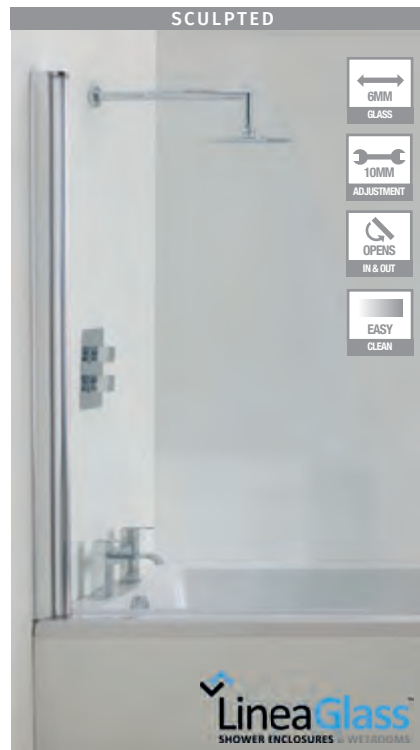

Q4-38033 830W x 1400H £147

QUALITY PRODUCTS - VALUE 4 MONEY