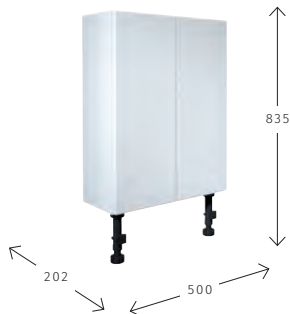

**500 Slim Depth
Double Base Unit**

(nb. Please order 2 doors with this unit)

Finish	Carcass	RRP	Finish	Door	RRP
Carcass – Gloss White	Q4-21411WH	£153	Door – Slab White	Q4-21413WH	£42
Carcass – Bodega Grey	Q4-21411BG	£153	Door – Slab Bodega Grey	Q4-21413BG	£42
Carcass – Dark Walnut	Q4-21411DW	£153	Door – Slab Dark Walnut	Q4-21413DW	£42
Carcass – Light Oak	Q4-21411LO	£153	Door – Slab Light Oak	Q4-21413LO	£42
Carcass – Gloss White	Q4-21411WH	£153	Door – Shaker White	Q4-21412WH	£42
Carcass – Gloss Cream	Q4-21411GC	£153	Door – Shaker Gloss Cream	Q4-21412GC	£42
Carcass – Dark Walnut	Q4-21411DW	£153	Door – Shaker Dark Walnut	Q4-21412DW	£42