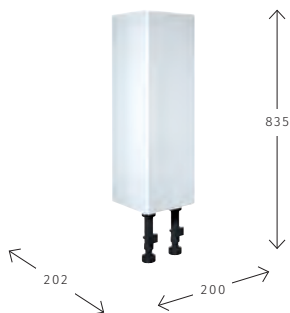

**200 Slim Depth
Single Base Unit**

Finish	Carcass	RRP	Finish	Door	RRP
Carcass – Gloss White	Q4-21401WH	£120	Door – Slab White	Q4-21403WH	£42
Carcass – Bodega Grey	Q4-21401BG	£120	Door – Slab Bodega Grey	Q4-21403BG	£42
Carcass – Dark Walnut	Q4-21401DW	£120	Door – Slab Dark Walnut	Q4-21403DW	£42
Carcass – Light Oak	Q4-21401LO	£120	Door – Slab Light Oak	Q4-21403LO	£42
Carcass – Gloss White	Q4-21401WH	£120	Door – Shaker White	Q4-21402WH	£42
Carcass – Gloss Cream	Q4-21401GC	£120	Door – Shaker Gloss Cream	Q4-21402GC	£42
Carcass – Dark Walnut	Q4-21401DW	£120	Door – Shaker Dark Walnut	Q4-21402DW	£42
Carcass – Light Oak	Q4-21401LO	£120	Door – Shaker Light Oak	Q4-21402LO	£42