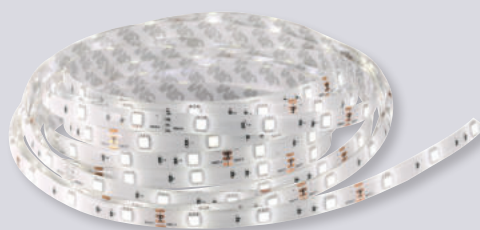

White
79570000

Nimba 5M Built-InOn

Masterbox	Qty 3
Size	H: 0,25 cm, W: 1 cm, L: 500 cm
Material	Metal/Rubber
IP Class	IP65, Class 3
Cable	Cable: White 150 cm, Switch on cable
Light source	Fixed LED, Incl. 30W LED, Lumen 1.200, Kelvin 3000, Life hours 15.000, RA 80, Beam angle 120°, Not dimmable
Features	Cable 1,5m included/inline switch, IP65 - In and outdoor use, Ideally suited for bathroom zone 1-2 IP65/Ci.III, 5 year LED guarantee

260