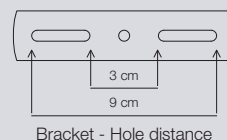

Pop Wall

Masterbox	Qty 3
Size	H: 20 cm, W: 15,5 cm, D: 19 cm, Shade Ø: 15,5 cm, Pipe Ø: 1,3 cm, Base mount: Ø11 cm
Material	Metal
IP Class	IP20, Class 2
Cable	Cable: White/Black 180 cm replaceable Switch on cable
Light source	E27, Max. 60W, Excl. light source,
Features	Contemporary and simple style