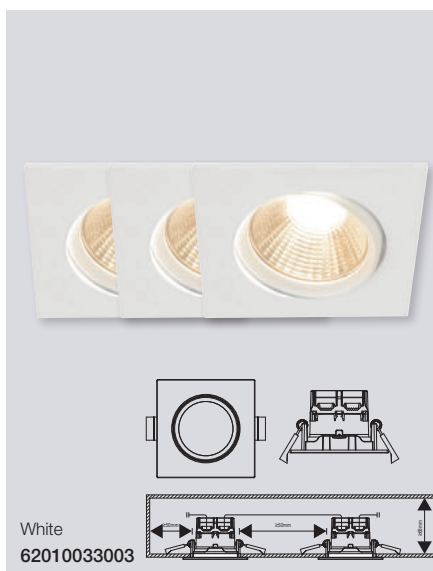

Apollo square IP65 2700K 3-Kit Downlight

Masterbox	Qty 10
Size	H: 3,6 cm, Ø: 8,5 cm, Mounting min. height: 5,4 cm
Material	Metal/Plastic
IP Class	IP65, Class 2
Light source	Fixed LED, Incl. 3X4,8W LED, Lumen 3X345, Kelvin 2700, Life hours 20.000, RA 80, Beam angle 36°, Not dimmable
Features	Parallel connection possible, 5 year LED guarantee

*Only for Benelux & France

Apollo square IP23 4000K 3-Kit Tilt Downlight

Masterbox	Qty 10
Size	H: 5,4 cm, Ø: 8,5 cm, Mounting min. height: 6,8 cm
Material	Metal/Plastic
IP Class	IP23, Class 2
Light source	Fixed LED, Incl. 3X4,8W LED, Lumen 3X380, Kelvin 4000, Life hours 20.000, RA 80, Beam angle 36°, Not dimmable
Features	Parallel connection possible, 5 year LED guarantee

*Only for Benelux & France