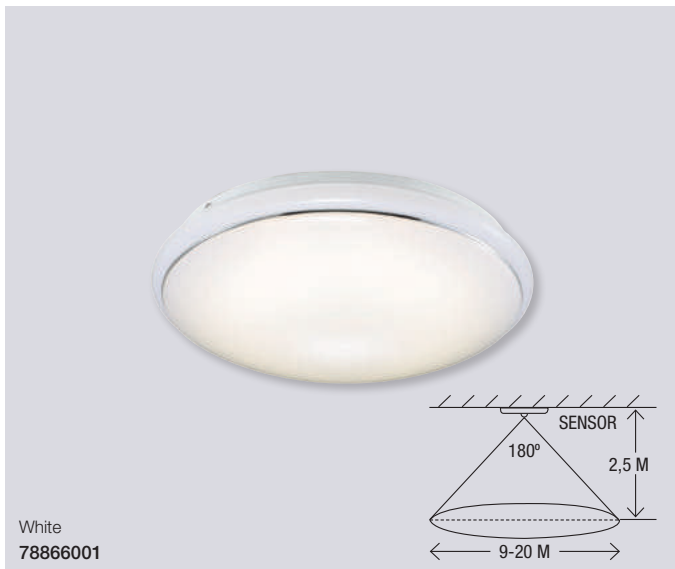

Melo 34 Sensor Ceiling

- **Masterbox** Qty 3
- **Size** D: 10 cm, Shade Ø: 34 cm
- **Material** Plastic/Metal
- **IP Class** IP20, Class 1
- **Light source** Fixed LED, Incl. 12W LED, Lumen 840, Kelvin 3000, Life hours 20.000, RA 80, Beam angle 130°, Not dimmable
- **Features** Microwave movement SENSOR INSIDE, Upgraded generation, Adjustable sensor: lux, time sec./min. & radius, 5 year LED guarantee

Petri 30 Ceiling

- **Masterbox** Qty 3
- **Size** D: 9 cm, Shade Ø: 30 cm
- **Material** Glass/Metal
- **IP Class** IP20, Class 1
- **Light source** E27, Max. 60W, Excl. light source,
- **Features** Ideally suited for combination with NORDLUX SMART

Spinner Ceiling

- **Masterbox** Qty 3
- **Size** D: 7 cm, Shade Ø: 28 cm
- **Material** Metal/Glass
- **IP Class** IP20, Class 1
- **Light source** E27, Max. 60W, Excl. light source,
- **Features** Ideally suited for combination with NORDLUX SMART

Standard Ceiling

- **Masterbox** Qty 3
- **Size** D: 7,5 cm, Shade Ø: 25 cm
- **Material** Glass/Metal
- **IP Class** IP20, Class 1
- **Light source** E27, Max. 60W, Excl. light source,
- **Features** Ideally suited for combination with NORDLUX SMART