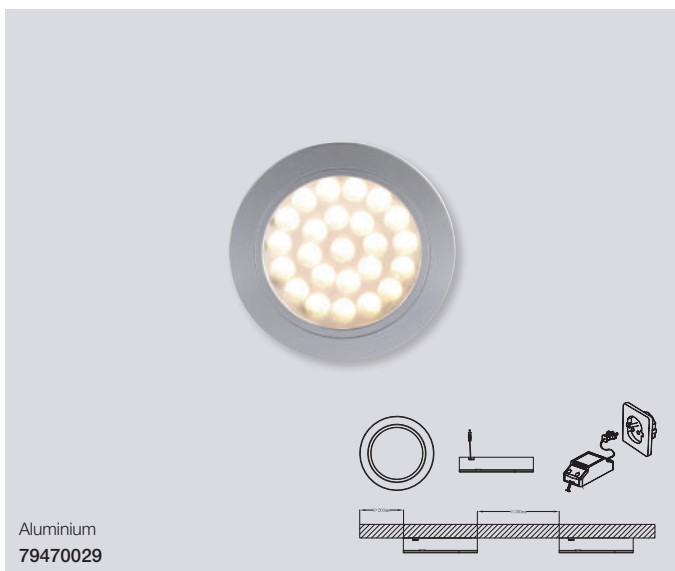

Aluminium
79470029