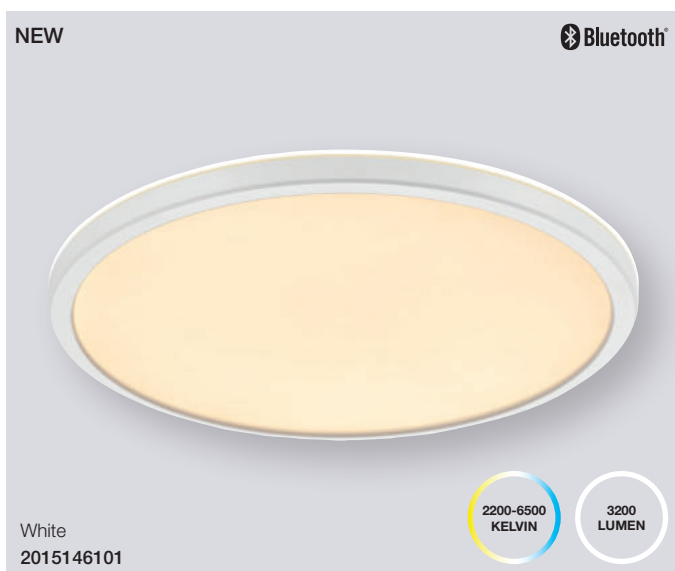

Oja 60 Smart Light Ceiling

Masterbox	Qty 3
Size	H: 2,3 cm, W: 60 cm, D: 2,3 cm, Ø: 60 cm
Material	Plastic/Metal
IP Class	IP20, Class 1
Light source	Fixed LED, Incl. 30W LED, Lumen 3.200, Kelvin 2700-6500, Life hours 25.000, RA 80, Beam angle 120°
Features	Ultra-slim ceiling panel light, Bluetooth connection to Nordlux Smart Light, Adjustable kelvin and lumen output, 5 year LED guarantee