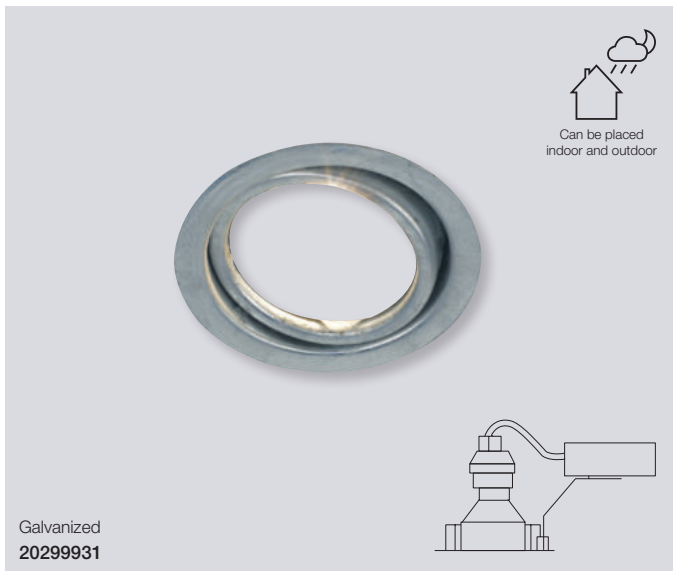

Tip Downlight

Masterbox	Qty 3
Size	H: 8,5 cm, Ø: 8 cm, Mounting min. height: 15 cm Cut-out Ø: 7,2 cm, 5.4 Ltr. Tilt angle: 35°
Material	Metal
IP Class	IP23, Class 2
Light source	GU10, Max. 35W, Excl. light source,
Features	Parallel connection possible, IP23 - In and outdoor use, Parallel connection possible, 15 year anti corrosion guarantee on Metal