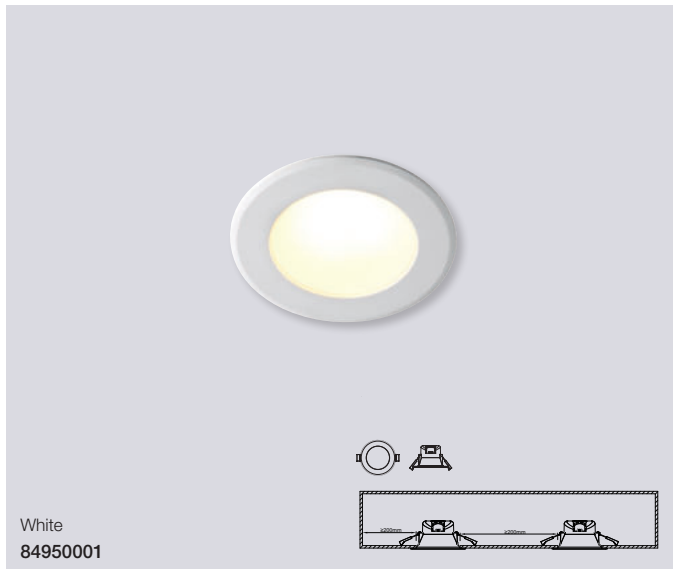

Tip DownLight

1. **Masterbox** Qty 3
2. **Size** H: 8,5 cm, Ø: 8 cm,
   Mounting min. height: 15 cm
   Cut-out Ø: 7,2 cm, 5.4 Ltr.
   Tilt angle: 35°
3. **Material** Metal
4. **IP Class** IP23, Class 2
5. **Light source** GU10, Max. 35W, Excl. light source,
6. **Features** IP23 - In and outdoor use, Parallel connection possible,
   15 year anti corrosion guarantee on Galvanized Steel

Birla DownLight

1. **Masterbox** Qty 6
2. **Size** H: 5,75 cm, Ø: 9,5 cm,
   Mounting min. height: 6 cm, Cut-out Ø: 7 cm
3. **Material** Plastic
4. **IP Class** IP44, Class 2
5. **Cable** Cable: White 20 cm replaceable
6. **Light source** Fixed LED, Incl. 6W LED,
   Lumen 600, Kelvin 3000, Candela 258, Life hours 30.000,
   RA 80, Beam angle 90°, Dimmable
7. **Features** Can be mounted directly into insulation, IP44 - In and outdoor
   use, Parallel connection possible, 5 year LED guarantee

Roar Dim Tilt DownLight

1. **Masterbox** Qty 6
2. **Size** H: 4,4 cm, Ø: 8,5 cm, Mounting min. height: 7 cm
   Cut-out Ø: 6,8 cm, Tilt angle: 30°
3. **Material** Plastic
4. **IP Class** IP23, Class 2
5. **Cable** Cable: White 20 cm replaceable
6. **Light source** Fixed LED, Incl. 6W LED,
   Lumen 550, Kelvin 3000, Candela 797, Life hours 30.000,
   RA 80, Beam angle 40°, Dimmable
7. **Features** Parallel connection possible, Can be mounted directly in the
   insulation, 5 year LED guarantee

Mixit DownLight

1. **Masterbox** Qty 3
2. **Size** H: 13,5 cm, Ø: 8,5 cm,
   Mounting min. height: 14 cm
   Cut-out Ø: 7,6 cm, Tilt angle: 25°
3. **Material** Plastic/Metal
4. **IP Class** IP23, Class 2
5. **Light source** GU10, Max. 8W LED, Excl. light source,
6. **Features** Ideally suited for combination with NORDLUX SMART,
   Can be mounted directly into insulation,
   Parallel connection possible