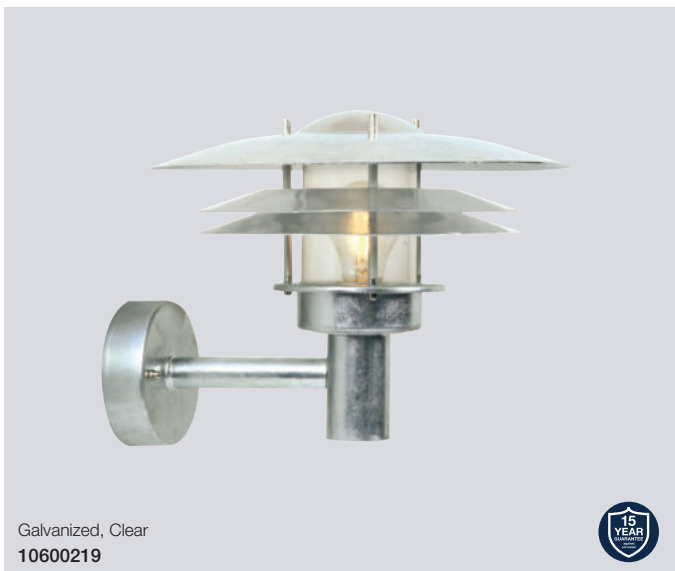

Amalienborg Wall by Horn

Masterbox	Qty 3
Size	H: 26 cm, D: 37,5 cm, Shade Ø: 32,5 cm, Base mount: Ø 11,5 cm
Material	Galvanized steel/Glass
IP Class	IP54, Class 1
Light source	E27, Max. 60W, Excl. light source,
Features	Parallel connection possible, 15 year anti corrosion guarantee on Galvanized steel