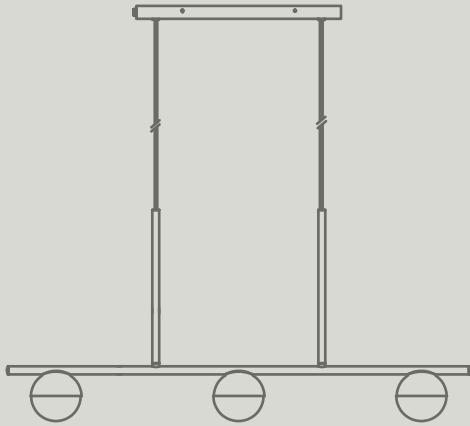

Meet the Contina's

no. 2010953003 black / no. 2010953035 brass