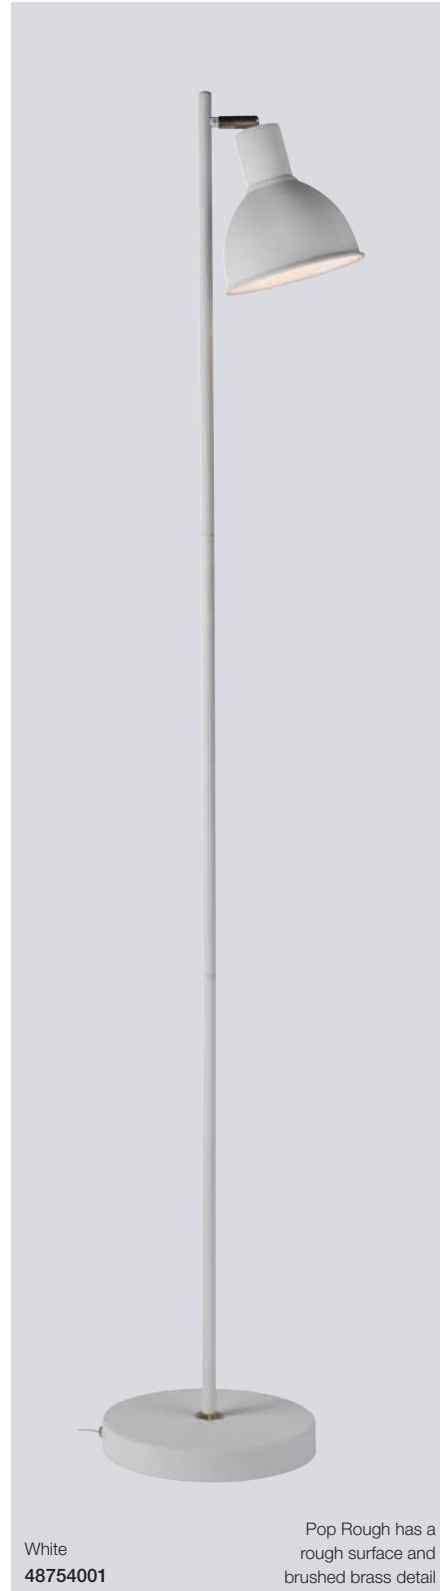

White
48733001

White
48745001

White
48754001

Pop Rough has a rough surface and brushed brass detail

Pop Rough Floor

Masterbox	Qty 2
Size	H: 145 cm, Shade Ø: 15 cm, Base Ø: 15 cm, Tilt angle: 30°
Material	Metal/Plastic
IP Class	IP20, Class 2
Cable	Cable: White/Black 150 cm non replaceable Switch on cable
Light source	E27, Max. 15W, Excl. light source,
Features	Contemporary and simple style