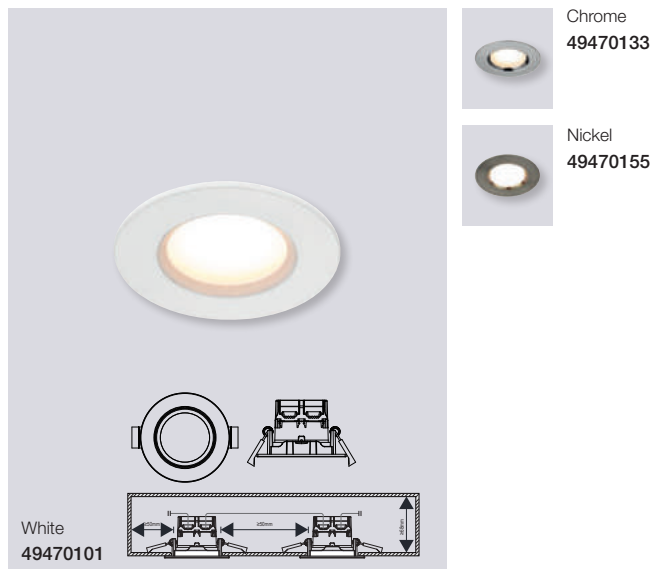

*Dorado is also available as Smart Light, see page 327