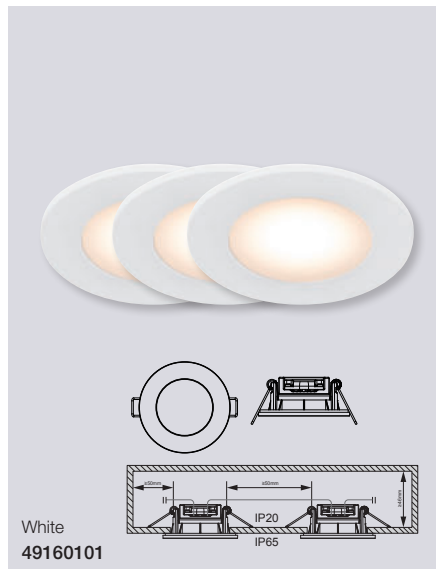

White
49160101

Leonis 2700K IP65 3-Kit Downlight

- **Masterbox** Qty 3
- **Size** H: 3,6 cm, Ø: 8,5 cm, Mounting min. height: 4,6 cm
  Cut-out Ø: 6,8 cm
- **Material** Plastic
- **IP Class** IP65, Class 2
- **Light source** Fixed LED, Incl. 3x4,5W LED,
  Lumen 345, Kelvin 2700, Life hours 20.000, RA 80,
  Beam angle 110°, Not dimmable
- **Features** Ideally suited for bathroom zone 1-2 IP65,
  Parallel connection possible, Integrated connector block,
  5 year LED guarantee