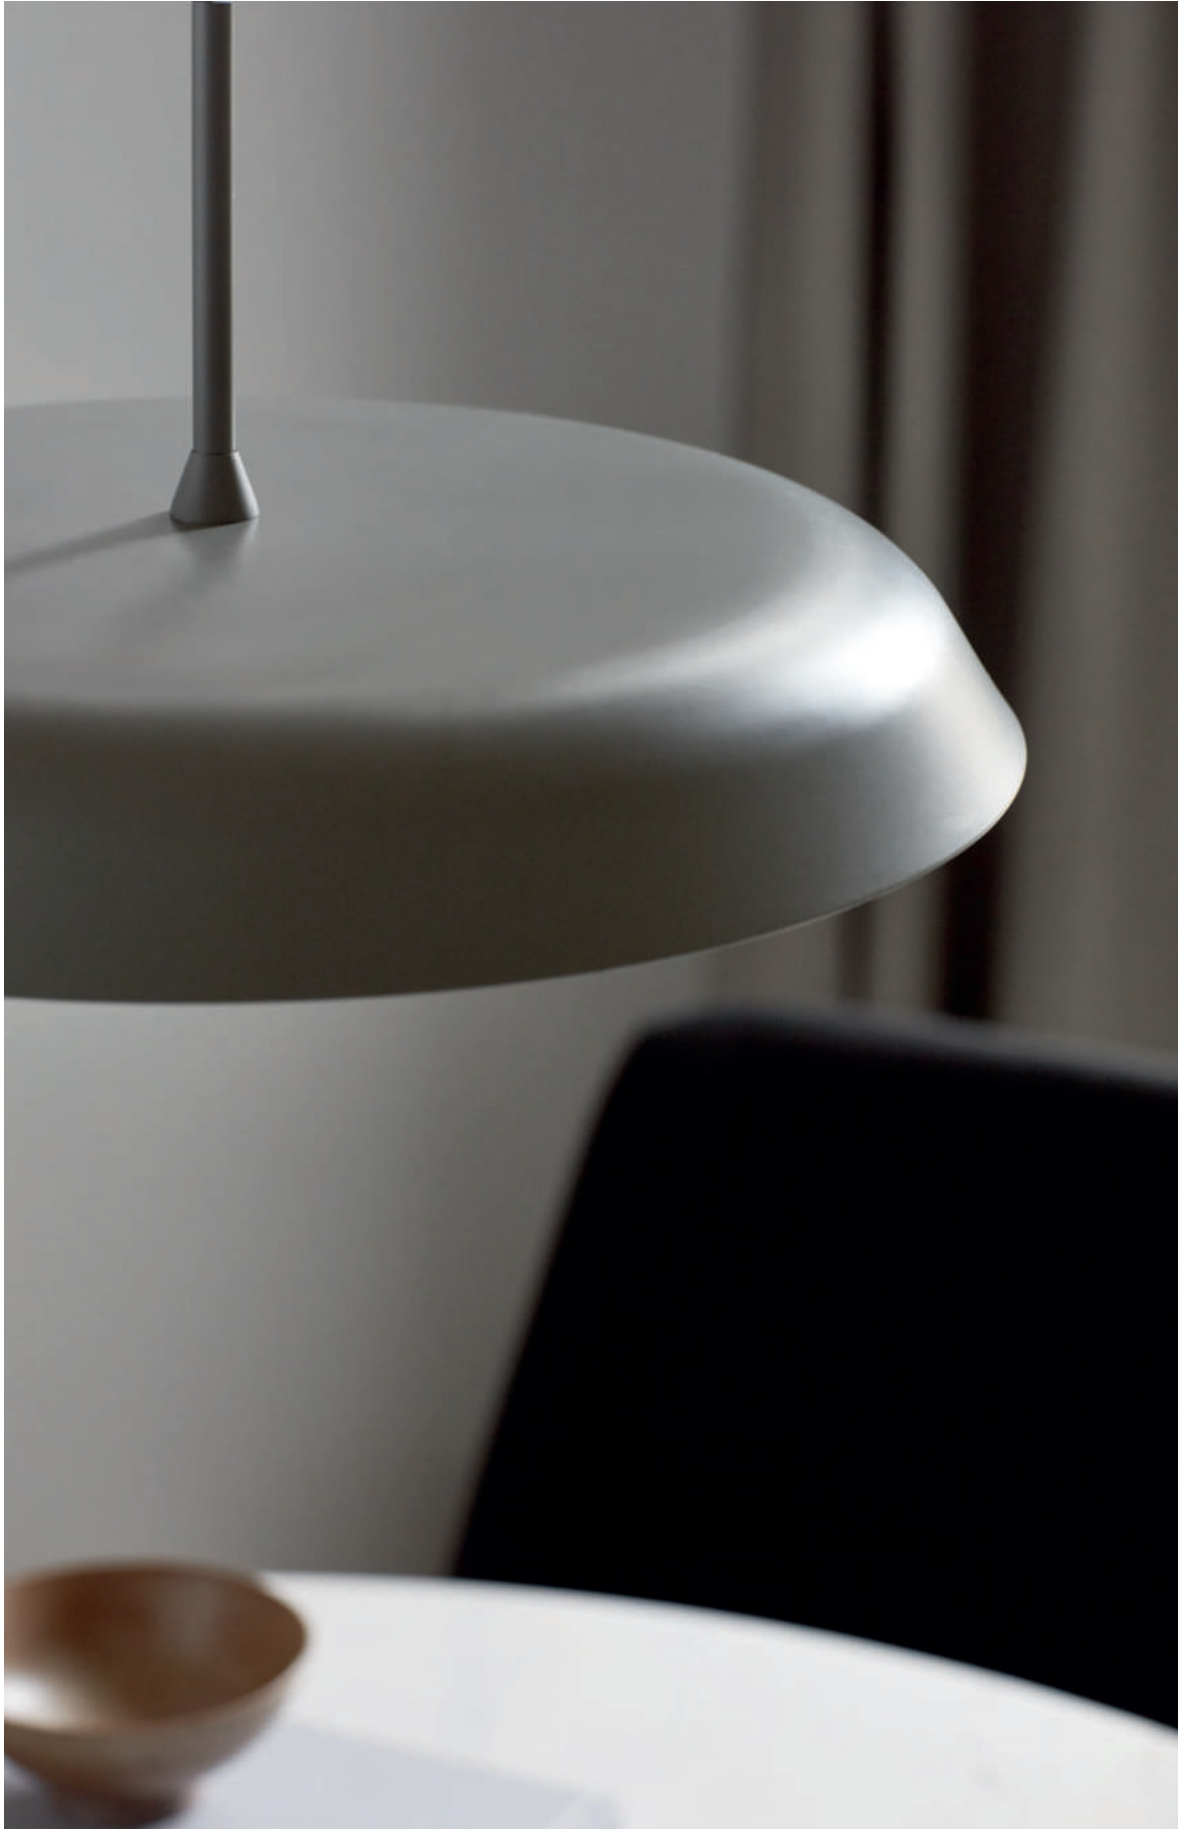

Meet the Piso's

no. 2010763001 white / no. 2010763010 grey

no. 2010756001 whit / no. 2010756010 grey

Piso oozes of Nordic minimalism. The stylish design gives Piso a timeless and modern expression, where the large illuminated surface contributes to a beautiful homogenous light. The slim design is combined with built-in dim-to-warm technology, which makes it extremely easy to change the light temperature in your room. Thus, Piso combines design and functionality in the most compelling manner.