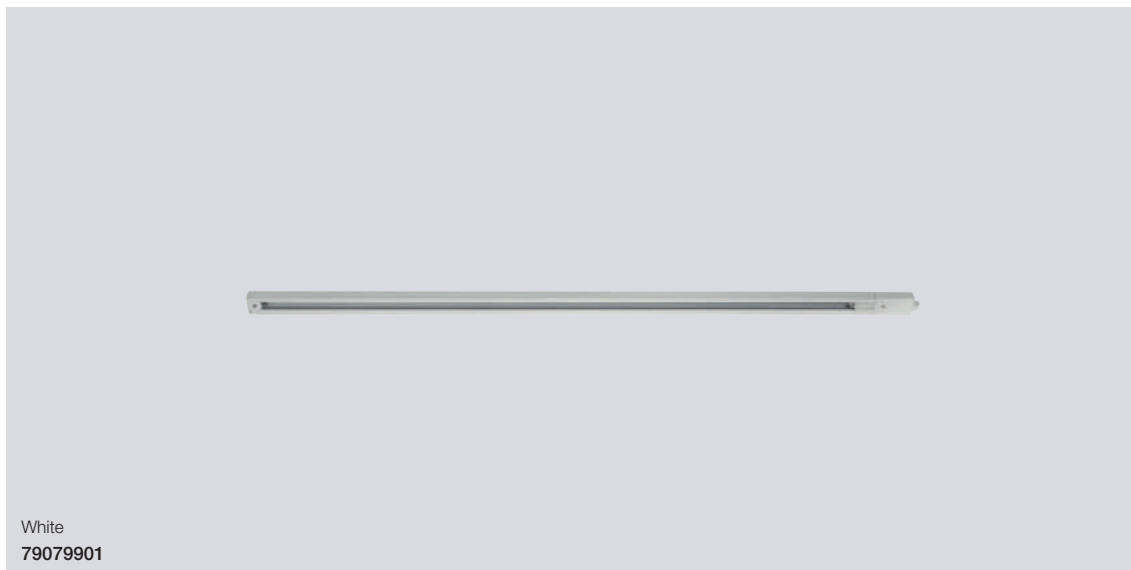

White
79079901

Link 1M Rail

Masterbox	Qty 3
Size	W: 3,5 cm, L: 107 cm, D: 1,8 cm
Material	Metal
IP Class	IP20, Class 1
Light source	Max. 690W
Features	Adaptor included