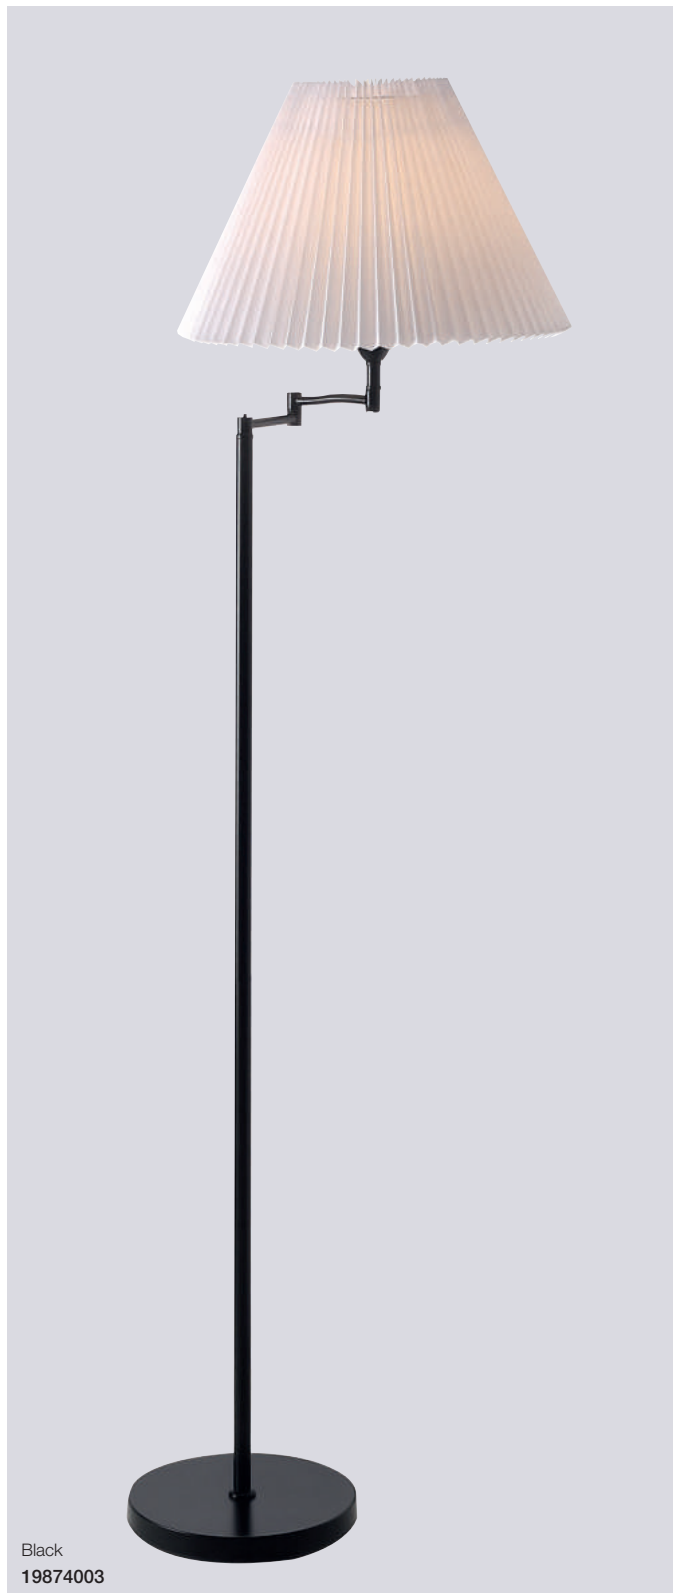

Black
19874003

Break Floor

Masterbox	Qty 2
Size	H: 158 cm, Shade Ø: 44 cm, Shade H: 29 cm, Pipe Ø: 2 cm, Base Ø: 25,5 cm
Material	Metal/Plastic
IP Class	IP20, Class 2
Cable	Cable: Black 200 cm non replaceable Switch on cable
Light source	E27, Max. 40W, Excl. light source,