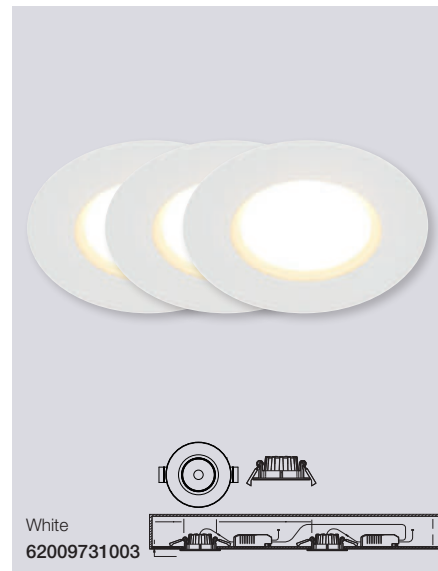

Apollo IP23 2700K 5-Kit Tilt Downlight

Masterbox	Qty 10
Size	H: 5,4 cm, Ø: 8,5 cm, Mounting min. height: 6,8 cm
Material	Metal/Plastic
IP Class	IP23, Class 2
Light source	Fixed LED, Incl. 5x4,8W LED, Lumen 345, Kelvin 2700, Life hours 20.000, RA 80, Beam angle 36°, Not dimmable
Features	Parallel connection possible, 5 year LED guarantee

*Only for Benelux & France

Apollo IP65 2700K 3-Kit Downlight

Masterbox	Qty 10
Size	H: 3,6 cm, Ø: 8,5 cm, Mounting min. height: 5,4 cm
Material	Metal/Plastic
IP Class	IP65, Class 2
Light source	Fixed LED, Incl. 3X4,8W LED, Lumen 3X345, Kelvin 2700, Life hours 20.000, RA 80, Beam angle 36°, Not dimmable
Features	Parallel connection possible, 5 year LED guarantee

*Only for Benelux & France

Apollo IP65 2700K 3-Kit Downlight

Masterbox	Qty 10
Size	H: 5,4 cm, Ø: 8,5 cm, Mounting min. height: 6,8 cm
Material	Metal/Plastic
IP Class	IP65, Class 2
Light source	Fixed LED, Incl. 3X4,8W LED, Lumen 3X345, Kelvin 2700, Life hours 20.000, RA 80, Beam angle 36°, Not dimmable
Features	Parallel connection possible, 5 year LED guarantee

*Only for Benelux & France

Apollo IP65 4000K 3-Kit Downlight

Masterbox	Qty 10
Size	H: 3,6 cm, Ø: 8,5 cm, Mounting min. height: 5,4 cm
Material	Metal/Plastic
IP Class	IP65, Class 2
Light source	Fixed LED, Incl. 3X4,8W LED, Lumen 3X380, Kelvin 4000, Life hours 20.000, RA 80, Beam angle 36°, Not dimmable
Features	Parallel connection possible, 5 year LED guarantee

*Only for Benelux & France