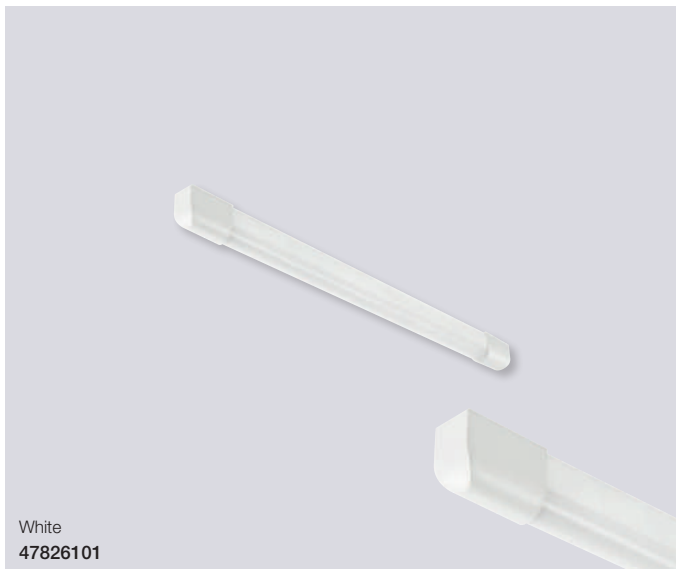

White
47836101

White
47826101

Arlington 60 Batten

Masterbox	Qty 6
Size	W: 3,2 cm, L: 61 cm, D: 4,5 cm
Material	Plastic
IP Class	IP20, Class 2
Light source	Fixed LED, Incl. 12W LED, Lumen 1.000, Kelvin 4000, Life hours 25.000, RA 80, Beam angle 150°, Not dimmable
Features	Ideally suited for under cabinet lighting, 5 year LED guarantee