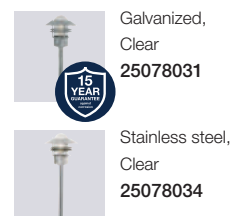

Galvanized,
Clear
25078031

Stainless steel,
Clear
25078034

Blokhuis Wall

Masterbox	Qty 3
Size	H: 23 cm, D: 25 cm, Shade Ø: 22 cm, Base mount: Ø 9,7 cm
Material	Galvanized steel/Glass
IP Class	IP54, Class 1
Light source	E27, Max. 60W, Excl. light source,
Features	Parallel connection possible, 15 year anti corrosion guarantee on Galvanized steel

Blokhuis Garden

Masterbox	Qty 3
Size	H: 92 cm, Shade Ø: 22 cm, Pipe Ø: 3,5 cm, Base Ø: 15 cm
Material	Copper/Glass - Galvanized steel/Glass - Stainless steel/Glass
IP Class	IP54, Class 2
Light source	E27, Max. 60W, Excl. light source,
Features	Parallel connection possible, 15 year anti corrosion guarantee on Copper and Galvanized steel Suitable for Base no. 22039931