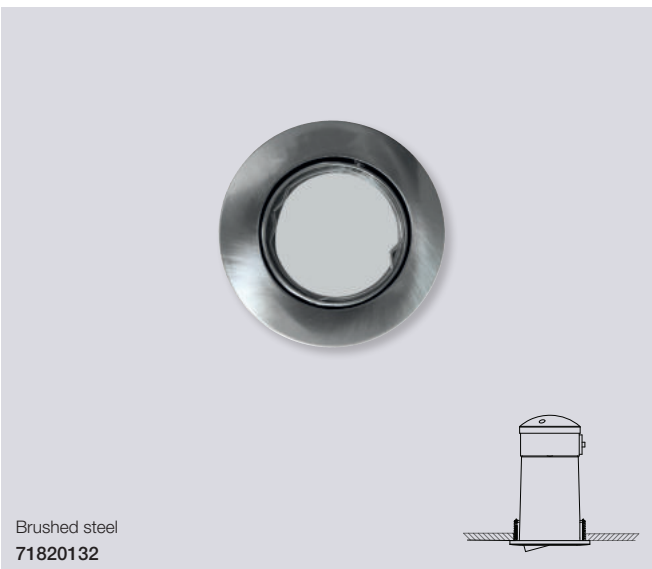

Birla DownLight

1. **Masterbox** Qty 6
2. **Size** H: 5,75 cm, Ø: 9,5 cm,
   Mounting min. height: 6 cm, Cut-out Ø: 7 cm
3. **Material** Plastic
4. **IP Class** IP44, Class 2
5. **Cable** Cable: White 20 cm replaceable
6. **Light source** Fixed LED, Incl. 6W LED,
   Lumen 600, Kelvin 3000, Candela 258, Life hours 30.000,
   RA 80, Beam angle 90°, Dimmable
7. **Features** Can be mounted directly into insulation, IP44 - In and outdoor
   use, Parallel connection possible, 5 year LED guarantee