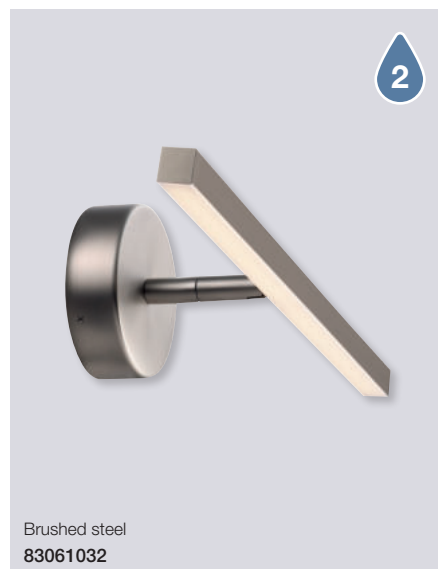

Brushed steel
83061032

IP S13 Bathroom by Bønnelycke mdd

Masterbox	Qty 3
Size	L: 40,3 cm, D: 11,8 cm, Base mount: Ø9 cm
Material	Metal/Plastic
IP Class	IP44, Class 2
Light source	Fixed LED, Incl. 5.6W LED, Lumen 406, Kelvin 3000, Life hours 30.000, RA 80, Beam angle 120°, Not dimmable
Features	Adjustable reflector, Also ideal to install as picture light, 5 year LED guarantee