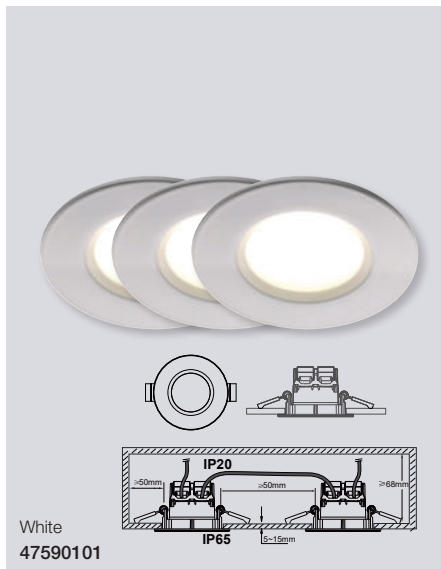

Clarkson 2700K 3-Kit Downlight

1. **Masterbox** Qty 3
   Size H: 5,4 cm, $\varnothing$: 8,5 cm, Mounting min. height: 6,8 cm
   Cut-out $\varnothing$: 7,2 cm
   Material Plastic/Metal
   IP Class IP65, Class 2
   Light source Fixed LED, Incl. 3X4,8W LED,
   Lumen 3X345, Kelvin 2700, Life hours 20.000, RA 80,
   Beam angle 100°, Not dimmable
   Features Parallel connection possible, Ideally suited for bathroom
   zone 1-2 IP65, Parallel connection possible,
   5 year LED guarantee

Clarkson 2700K 3-Kit Downlight

1. **Masterbox** Qty 3
   Size H: 5,4 cm, $\varnothing$: 8,5 cm, Mounting min. height: 6,8 cm
   Cut-out $\varnothing$: 7,2 cm
   Material Plastic/Metal
   IP Class IP65, Class 2
   Light source Fixed LED, Incl. 3X4,8W LED,
   Lumen 3X345, Kelvin 2700, Life hours 20.000, RA 80,
   Beam angle 100°, Not dimmable
   Features Parallel connection possible, Ideally suited for bathroom
   zone 1-2 IP65, Parallel connection possible,
   5 year LED guarantee