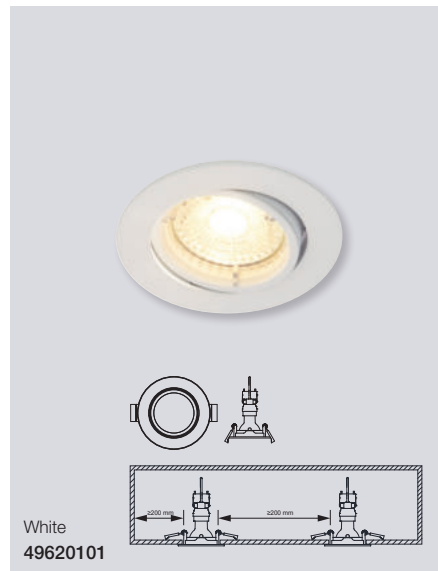

Pavonis 2700K Dim Tilt Downlight

Masterbox	Qty 3
Size	H: 10,3 cm, Ø: 8,5 cm, Mounting min. height: 11,3 cm Cut-out Ø: 7,2 cm, Tilt angle: 12°
Material	Metal
IP Class	IP20, Class 2
Light source	GU10, Max. 50W, Incl. 5,5W LED, Lumen 345, Kelvin 2700, Life hours 25.000, RA 90, Beam angle 36°, Dimmable Light source energy class A+
Features	Stepless dimmable 0-100% by wall dimmer excl.