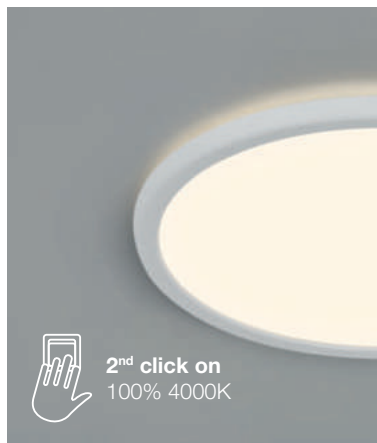

Memory & reset function when the light is tuned off/on 5 times

Easy twist lock connection & easy installation by 1 person

White version with detachable brushed nickel ring, 2 colors in one product

OJA is also available as Smart Light, see page 327