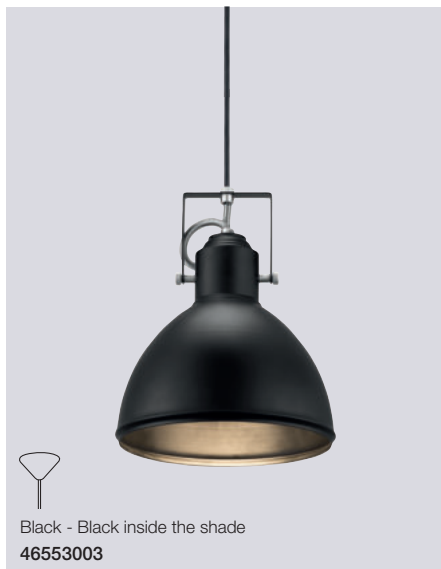

Aslak Pendant

Masterbox	Qty 3
Size	Shade Ø: 20 cm, Shade H: 24,5 cm
Material	Metal
IP Class	IP20, Class 2
Cable	Cable: White/Black 300 cm non replaceable
Canopy	Color: White/Black, Material: Plastic Ø: 11,7 cm, H: 6 cm
Light source	E27, Max. 40W, Excl. light source, Not dimmable