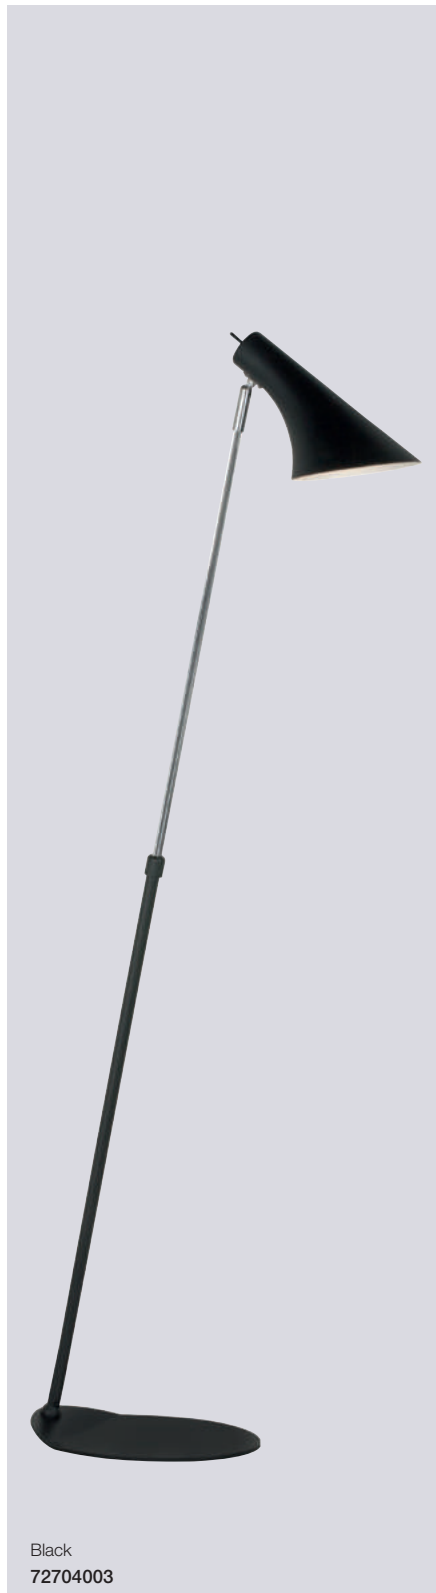

Black
72711003

Black
72695003

Black
72704003

Vanila Wall

Masterbox	Qty 3
Size	H: 17 cm, W: 14,5 cm, D: 28,5 cm, Shade Ø: 14,5 cm, Base mount: Ø9.5 cm
Material	Metal
IP Class	IP20, Class 2
Cable	Cable: Clear/Black 210 cm replaceable Switch on fixture
Light source	E14, Max. 40W, Excl. light source,
Features	Contemporary and simple style