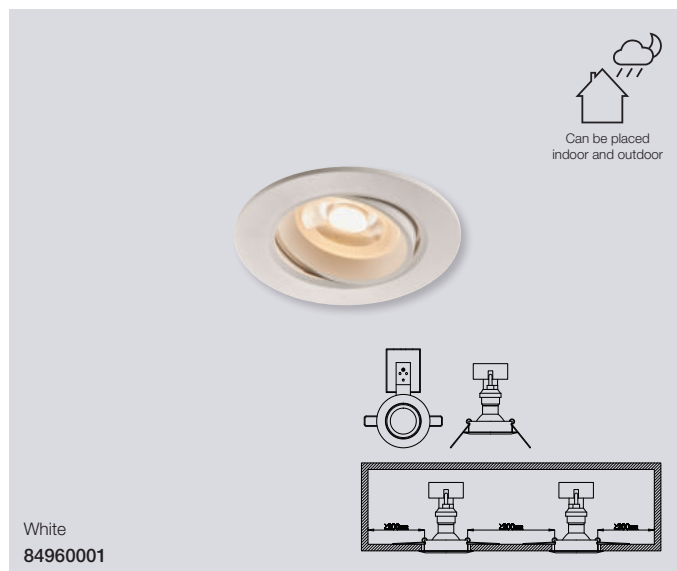

Birla Downlight

Masterbox	Qty 6
Size	H: 5,75 cm, Ø: 9,5 cm, Mounting min. height: 6 cm Cut-out Ø: 7 cm
Material	Plastic
IP Class	IP44, Class 2
Cable	Cable: White 20 cm replaceable
Light source	Fixed LED, Incl. 6W LED, Lumen 600, Kelvin 3000, Candela 258, Life hours 30.000, RA 80, Beam angle 90°, Dimmable
Features	Can be mounted directly into insulation, Parallel connection possible, IP44 - In and outdoor use, Can be mounted directly in the insulation, 5 year LED guarantee

Roar Dim Tilt Downlight

Masterbox	Qty 6
Size	H: 4,4 cm, Ø: 8,5 cm, Mounting min. height: 7 cm Cut-out Ø: 6,8 cm, Tilt angle: 30°
Material	Plastic
IP Class	IP23, Class 2
Cable	Cable: White 20 cm replaceable
Light source	Fixed LED, Incl. 6W LED, Lumen 550, Kelvin 3000, Candela 797, Life hours 30.000, RA 80, Beam angle 40°, Dimmable
Features	Parallel connection possible, Can be mounted directly into insulation, 5 year LED guarantee