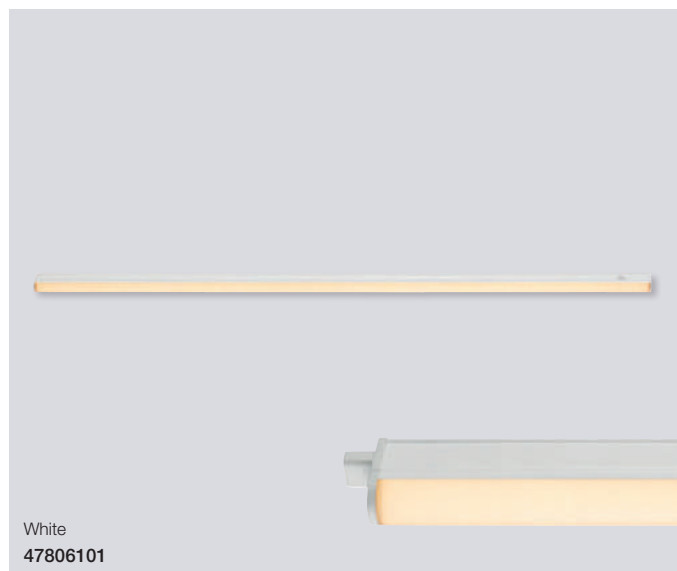

White
47806101

Renton 110 Under cabinet

Masterbox	Qty 6
Size	W: 2,4 cm, L: 111,2 cm, D: 3,4 cm
Material	Plastic
IP Class	IP20, Class 2
Light source	Fixed LED, Incl. 15W LED, Lumen 1.100, Kelvin 2700, Life hours 25.000, RA 80, Beam angle 130°, Not dimmable
Features	Parallel connection possible, Ideally suited for under cabinet lighting, Connection cable included, 5 year LED guarantee