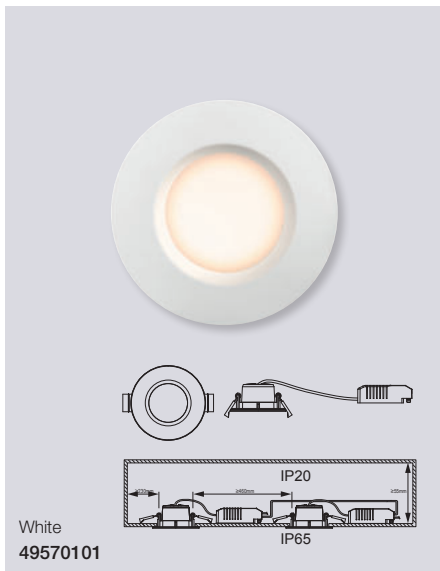

White
49570101

Tiaki 2700K/4000K Downlight

- **Masterbox** Qty 3
- **Size** H: 4,5 cm, Ø: 8,5 cm, Mounting min. height: 5,5 cm
- **Material** Plastic/Metal
- **IP Class** IP65, Class 2
- **Light source** Fixed LED, Incl. 5,7-8,6W, Lumen 345, Kelvin 2700/4000, Candela 150, Life hours 20.000, RA 80, Beam angle 100°, Dimmable
- **Features** 2-Step MOODMAKER™ 2700K345lm 4000K600lm-switch, Ideally suited for bathroom zone 1-2 IP65, Parallel connection possible, 5 year LED guarantee, External connector block