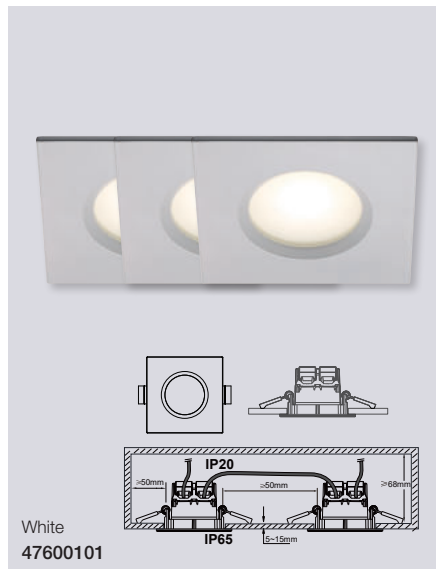

Clarkson 2700K 3-Kit Downlight

1. **Masterbox** Qty 3
   Size H: 5,4 cm, $\varnothing$: 8,5 cm, Mounting min. height: 6,8 cm
   Cut-out $\varnothing$: 7,2 cm
   Material Plastic/Metal
   IP Class IP65, Class 2
   Light source Fixed LED, Incl. 3X4,8W LED,
   Lumen 3X345, Kelvin 2700, Life hours 20.000, RA 80,
   Beam angle 100°, Not dimmable
   Features Parallel connection possible, Ideally suited for bathroom
   zone 1-2 IP65, Parallel connection possible,
   5 year LED guarantee

Clarkson 2700K 3-Kit Downlight

1. **Masterbox** Qty 3
   Size H: 5,4 cm, $\varnothing$: 8,5 cm, Mounting min. height: 6,8 cm
   Cut-out $\varnothing$: 7,2 cm
   Material Plastic/Metal
   IP Class IP65, Class 2
   Light source Fixed LED, Incl. 3X4,8W LED,
   Lumen 3X345, Kelvin 2700, Life hours 20.000, RA 80,
   Beam angle 100°, Not dimmable
   Features Parallel connection possible, Ideally suited for bathroom
   zone 1-2 IP65, Parallel connection possible,
   5 year LED guarantee