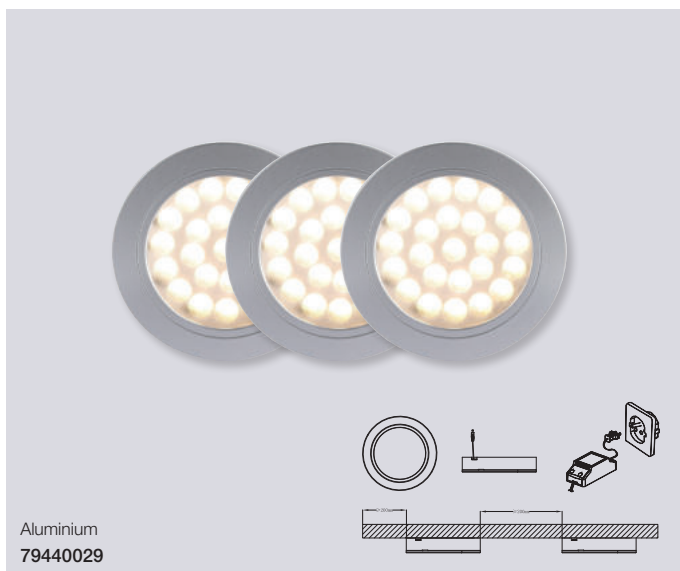

Aluminium
79440029

Cambio 2W Under cabinet

- **Masterbox** Qty 6
- **Size** D: 1,1 cm, Ø: 6,5 cm,
  Mounting min. height: 1,1 cm
  Cut-out Ø: 6,2 cm
- **Material** Plastic/Metal
- **IP Class** IP20, Class 3
- **Cable** Cable: White 200 cm
- **Light source** Fixed LED, Incl. 2W LED,
  Lumen 150, Kelvin 3000, Candela 149, Life hours 30.000,
  RA 80, Beam angle 90°, Not dimmable
- **Features** Ideally suited for under cabinet lighting,
  Connector block included, 5 year LED guarantee

Cambio 2W 3-Kit Under cabinet

- **Masterbox** Qty 3
- **Size** H: 1,1 cm, D: 1,1 cm, Ø: 6,5 cm, H: 1,1 cm, Ø: 6,5 cm,
  Mounting min. height: 1,1 cm, Cut-out Ø: 6,2 cm
- **Material** Plastic/Metal
- **IP Class** IP20/23, Class 3
- **Cable** Cable: White 200 cm
  Switch on cable
- **Light source** Fixed LED, Incl. 3X2W LED,
  Lumen 3X150, Kelvin 3000, Candela 149, Life hours 30.000,
  RA 80, Beam angle 90°, Not dimmable
- **Features** Ideally suited for under cabinet lighting,
  Connector block included, 5 year LED guarantee