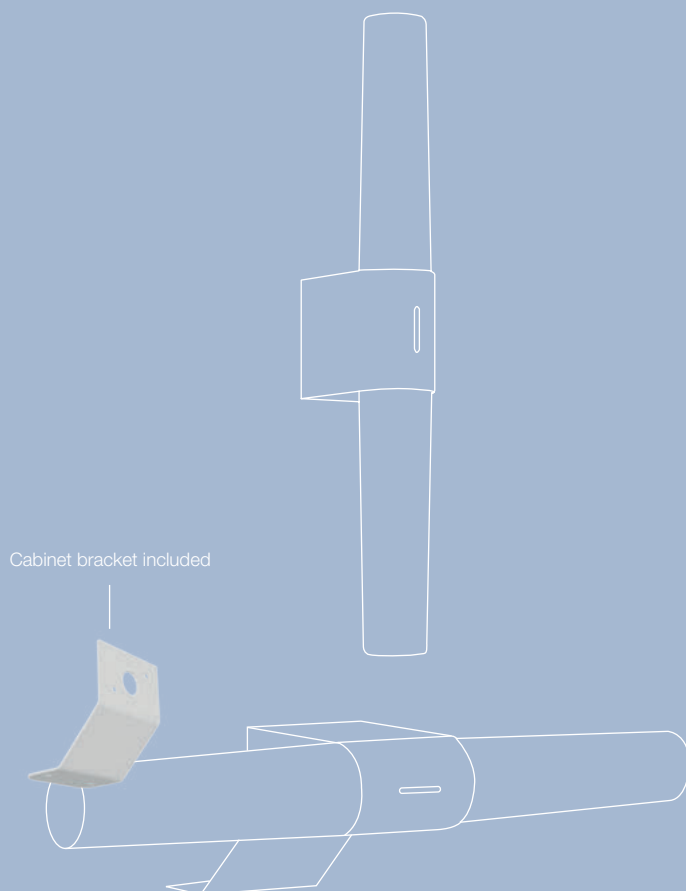

Helva Double

BATHE IN LIGHT

Helva Double 2015321033 chrome - Helva Double 2015321055 brushed nickel

On/Off operated by standard wall switch

2-Step MOODMAKER™ scene select (touch)

Short touch to switch between 3000K and 4000K (Kelvin) (Color Change Temperature)

Long touch to dim 0-100%-0% (Lumen), 3 seconds for full dimming cycle

RA90 – Natural Light

Memory & reset function by 0,5 seconds program logic

Vertical and horizontal installation

Cabinet bracket included