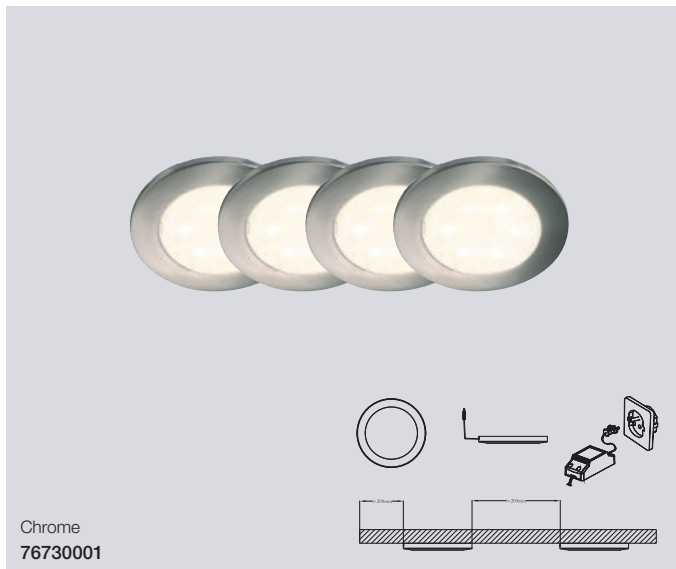

Lismore 4-kit 48W Under cabinet

Masterbox	Qty 3
Size	H: 0,8 cm, Ø: 6 cm
Material	Plastic
IP Class	IP20, Class 3
Cable	Cable: Black 150 cm Switch on cable
Light source	Fixed LED, Incl. 4X0.7W LED, Lumen 4X75, Kelvin 3000, Candela 16, Life hours 30.000, RA 80, Beam angle 120°, Not dimmable
Features	Ideally suited for under cabinet lighting, Cable 1,5m included, Inline on/off switch, Ultra flat design, 5 year LED guarantee