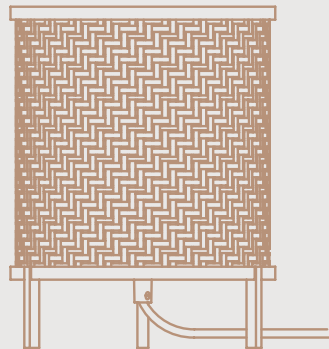

no. 2011135015

The Trinidad series is made of the beautiful and natural bamboo material, which brings the nature into the interior in the finest way. The braided pattern of bamboo is handmade and provides a decorative light pattern in the room as the light shines through the braided bamboo beams, thus creating a warm and cozy atmosphere.