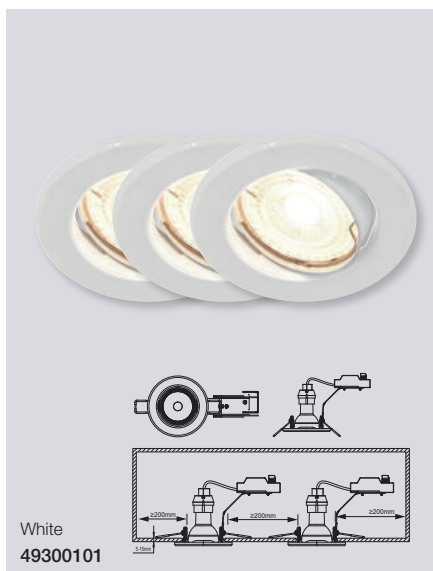

Canis 2700K 3-Kit Tilt Downlight

- **Masterbox** Qty 3
- **Size** H: 11 cm, Ø: 8,5 cm, Mounting min. height: 11,5 cm
  Cut-out Ø: 6,5 cm, Tilt angle: 30°
- **Material** Metal
- **IP Class** IP20, Class 2
- **Light source** GU10, Max. 50W, Incl. 3x3,7W LED,
  Lumen 230, Kelvin 2700, Life hours 15.000, RA 80,
  Beam angle 36°, Not dimmable
  Light source energy class A+