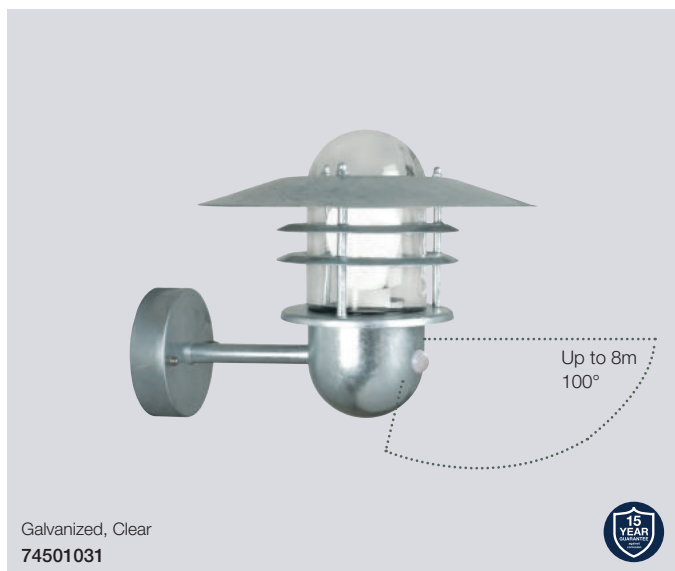

Agger Sensor Wall

Masterbox	Qty 3
Size	H: 20 cm, D: 29,5 cm, Shade Ø: 25,5 cm, Base mount: Ø 11 cm
Material	Galvanized steel/Glass
IP Class	IP54, Class 2
Light source	E27, Max. 60W, Excl. light source,
Features	Build-in daylight and motion sensor, Parallel connection possible, 15 year anti corrosion guarantee on Galvanized steel