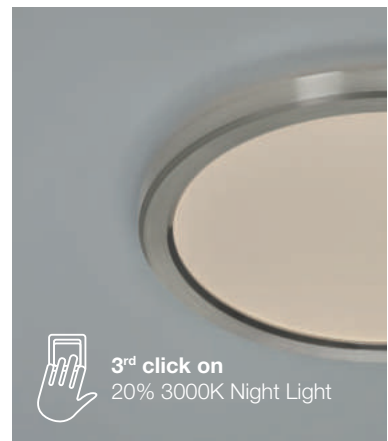

2nd Switch on 100% 3000 Kelvin

3rd Switch on 20% 3000 Kelvin (night light)

Memory & reset function when the light is tuned off/on 5 times

Easy twist lock connection & easy installation by 1 person

White version with detachable chrome ring, 2 colors in one product