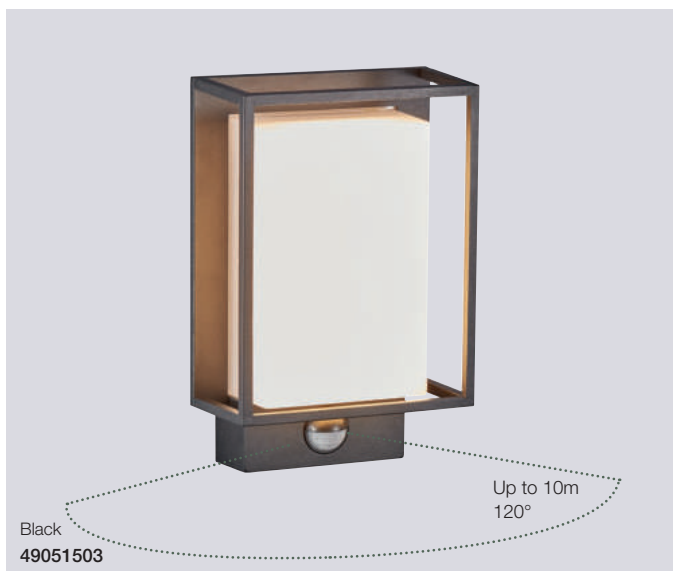

Black
49051503

Nestor sensor Wall

Masterbox	Qty 3
Size	H: 22,1 cm, W: 14,7 cm, D: 8,7 cm
Material	Aluminium/Plastic
IP Class	IP44, Class 1
Light source	Fixed LED, Incl. 8W LED, Lumen 550, Kelvin 2700, Life hours 25.000, RA 80, Beam angle 120°, Not dimmable
Features	Build-in daylight and motion sensor, Parallel connection possible, 5 year LED guarantee