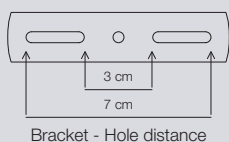

Grey
2010405010

Pine Wall

Masterbox	Qty 3
Size	H: 13,5 cm, W: 19,5 cm, L: 13,5 cm, Shade Ø: 13,5 cm, Tilt angle: 90°
Material	Metal
IP Class	IP20, Class 2
Cable	Cable: Black 150 cm replaceable Switch on fixture
Light source	GU10, Max. 15W, Excl. light source,
Features	Industrial style, Beautiful light effect with holes in the shade, Material mix with matt metal and brass details

Pine Table

Masterbox	Qty 3
Size	H: 47 cm, W: 15 cm, L: 21 cm, Shade Ø: 13,5 cm, Pipe Ø: 1,53 cm, Base Ø: 15 cm, Tilt angle: 90°
Material	Metal
IP Class	IP20, Class 2
Cable	Cable: Black 150 cm non replaceable Switch on fixture
Light source	GU10, Max. 15W, Excl. light source,
Features	Industrial style, Beautiful light effect with holes in the shade, Material mix with matt metal and brass details