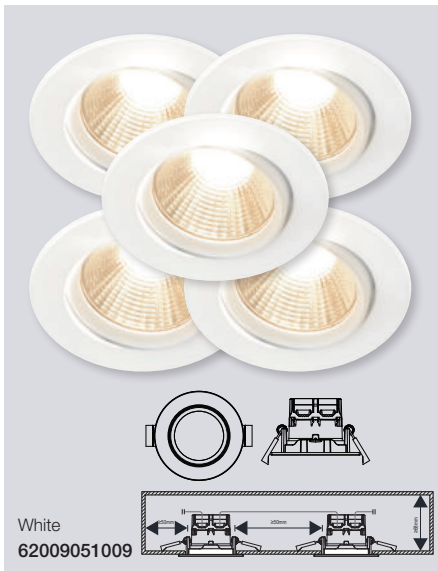

Apollo IP23 2700K 5-Kit Tilt Downlight

Masterbox	Qty 10
Size	H: 5,4 cm, Ø: 8,5 cm, Mounting min. height: 6,8 cm
Material	Metal/Plastic
IP Class	IP23, Class 2
Light source	Fixed LED, Incl. 5x4,8W LED, Lumen 345, Kelvin 2700, Life hours 20.000, RA 80, Beam angle 36°, Not dimmable
Features	Parallel connection possible, 5 year LED guarantee

*Only for Benelux & France

Apollo IP65 2700K 3-Kit Downlight

Masterbox	Qty 10
Size	H: 3,6 cm, Ø: 8,5 cm, Mounting min. height: 5,4 cm
Material	Metal/Plastic
IP Class	IP65, Class 2
Light source	Fixed LED, Incl. 3X4,8W LED, Lumen 3X345, Kelvin 2700, Life hours 20.000, RA 80, Beam angle 36°, Not dimmable
Features	Parallel connection possible, 5 year LED guarantee

*Only for Benelux & France

Apollo IP65 2700K 3-Kit Downlight

Masterbox	Qty 10
Size	H: 5,4 cm, Ø: 8,5 cm, Mounting min. height: 6,8 cm
Material	Metal/Plastic
IP Class	IP65, Class 2
Light source	Fixed LED, Incl. 3X4,8W LED, Lumen 3X345, Kelvin 2700, Life hours 20.000, RA 80, Beam angle 36°, Not dimmable
Features	Parallel connection possible, 5 year LED guarantee

*Only for Benelux & France

Apollo IP65 4000K 3-Kit Downlight

Masterbox	Qty 10
Size	H: 3,6 cm, Ø: 8,5 cm, Mounting min. height: 5,4 cm
Material	Metal/Plastic
IP Class	IP65, Class 2
Light source	Fixed LED, Incl. 3X4,8W LED, Lumen 3X380, Kelvin 4000, Life hours 20.000, RA 80, Beam angle 36°, Not dimmable
Features	Parallel connection possible, 5 year LED guarantee

*Only for Benelux & France