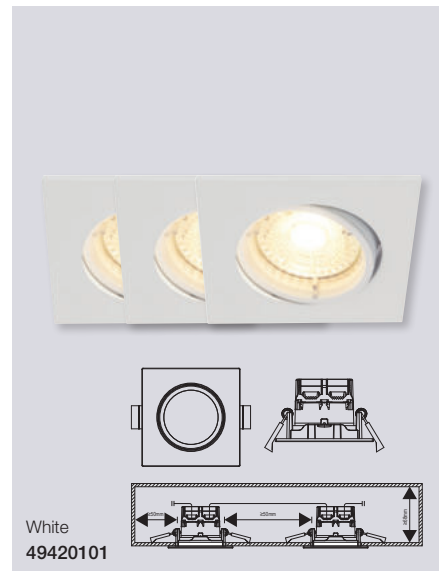

White
49420101

Dorado 2700K 3-Kit Dim Tilt Downlight

- **Masterbox** Qty 3
- **Size** H: 5,4 cm, Ø: 8,5 cm, Mounting min. height: 6,8 cm
  Cut-out Ø: 7,2 cm, Tilt angle: 12°
- **Material** Plastic/Metal
- **IP Class** IP20, Class 2
- **Light source** Fixed LED, Incl. 3X5,5W LED,
  Lumen 3X345, Kelvin 2700, Life hours 20.000, RA 80,
  Beam angle 36°, Dimmable
- **Features** Stepless dimmable 0-100% by wall dimmer excl.,
  Parallel connection possible, Connector block included,
  5 year LED guarantee