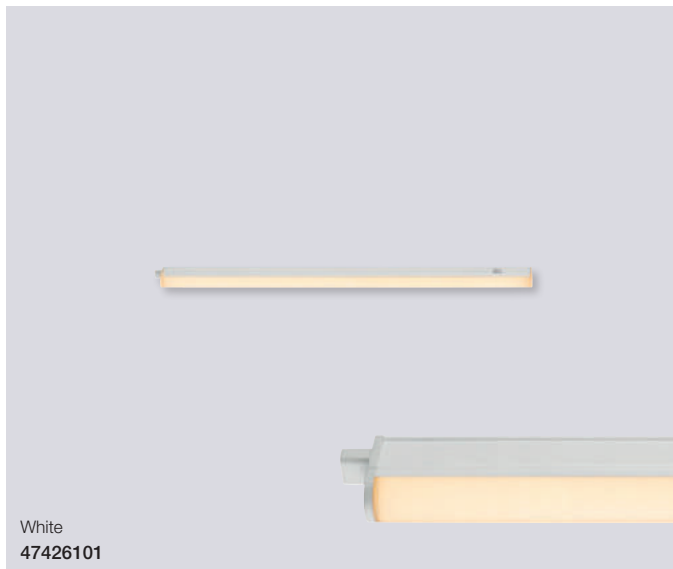

Latona 31,2 9W Under cabinet

Masterbox	Qty 6
Size	W: 2,4 cm, L: 31,2 cm, D: 3,4 cm
Material	Plastic
IP Class	IP20, Class 2
Light source	Fixed LED, Incl. 5W LED, Incl. 2-Step MOODMAKER TM, Lumen 420, Kelvin 3000/4000, Life hours 25.000, RA 80, Beam angle 130°, Not dimmable
Features	2-Step MOODMAKER 3000K/4000K by switch on body, Ideally suited for under cabinet lighting, Parallel connection possible, 5 year LED guarantee

Latona 56,2 9W Under cabinet

Masterbox	Qty 6
Size	W: 2,4 cm, L: 56,2 cm, D: 3,4 cm
Material	Plastic
IP Class	IP20, Class 2
Light source	Fixed LED, Incl. 9W LED, Incl. 2-Step MOODMAKER TM, Lumen 730, Kelvin 3000/4000, Life hours 25.000, RA 80, Beam angle 130°, Not dimmable
Features	2-Step MOODMAKER 3000K/4000K by switch on body, Ideally suited for under cabinet lighting, Parallel connection possible, 5 year LED guarantee

Latona 91,2 12W Under cabinet

Masterbox	Qty 6
Size	W: 2,4 cm, L: 91,2 cm, D: 3,4 cm
Material	Plastic
IP Class	IP20, Class 2
Light source	Fixed LED, Incl. 12W LED, Incl. 2-Step MOODMAKER TM, Lumen 1.050, Kelvin 3000/4000, Life hours 25.000, RA 80, Beam angle 130°, Not dimmable
Features	2-Step MOODMAKER 3000K/4000K by switch on body, Ideally suited for under cabinet lighting, Parallel connection possible, 5 year LED guarantee