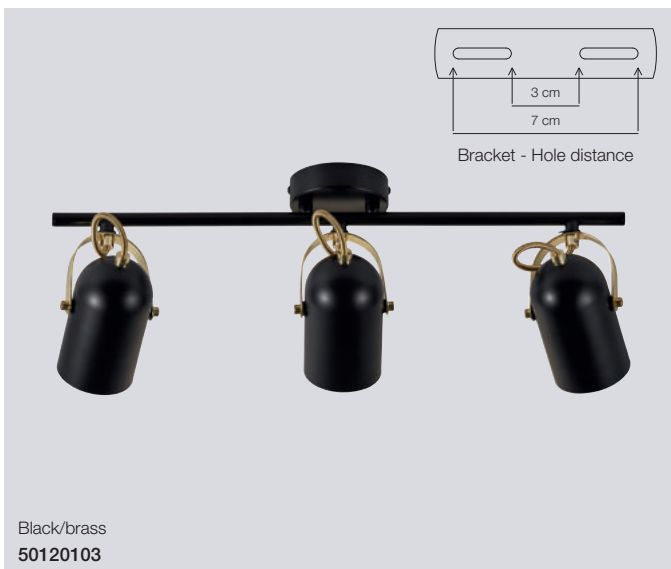

Lotus SpotLight

Masterbox	Qty 3
Size	L: 37 cm, D: 20 cm, Shade Ø: 6,6 cm, Base mount: Ø9 cm Tilt angle: 150°
Material	Metal/Plastic
IP Class	IP20, Class 2
Light source	E14, Max. 2X40W, Excl. light source,
Features	Industrial style