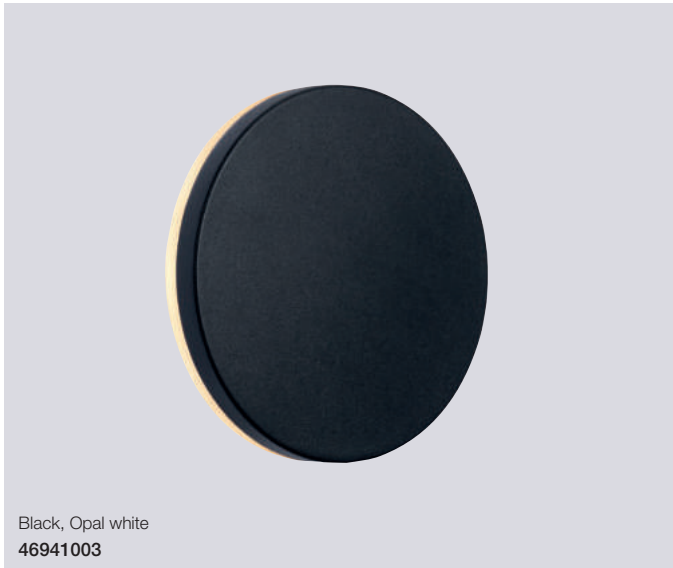

Artego Wall

Masterbox	Qty 3
Size	D: 5 cm, Shade Ø: 15 cm
Material	Aluminium/Plastic
IP Class	IP54, Class 1
Light source	Fixed LED, Incl. 8W LED, Lumen 468, Kelvin 3000, Life hours 20.000, RA 82, Beam angle 120°, Not dimmable
Features	Parallel connection possible, 5 year LED guarantee