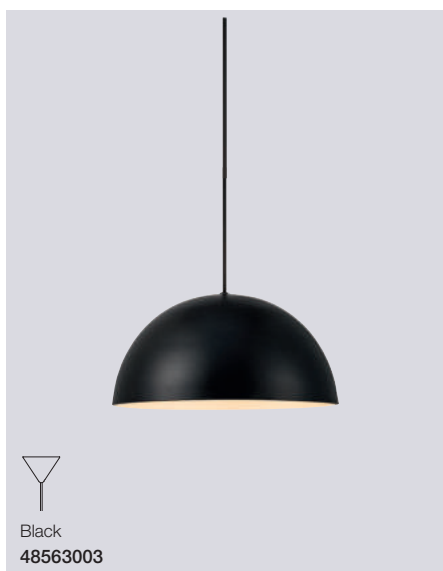

NEW

Brass
2010244035

Cera Floor

Masterbox	Qty 2
Size	H: 127 cm, Shade Ø: 36 cm, Pipe Ø: 1,9 cm, Base Ø: 24 cm
Material	Metal
IP Class	IP20, Class 2
Cable	Textile cable: Black 150 cm non replaceable Switch on cable
Light source	E27, Max. 60W, Excl. light source,
Features	Glamorous style, Brass adds coziness and warmth to the interior

Meet Miry

no. 2010733003 black / no. 2010733010 grey

Miry is a decorative series in metal with an element of white opal glass in the middle of the shade. The glass element protrudes both on the top and bottom of the shade, thus ensuring that the light is directed both upwards and downwards. The white opal glass covers the light source and contributes to a soft and comfortable light.

NEW

Grey, Opal white
2010733010

Black, Opal white
2010733003

Miry Pendant

Masterbox	Qty 2
Size	H: 27,5 cm, W: 50 cm, L: 50 cm, Shade Ø: 50 cm
Material	Metal/Glass
IP Class	IP20, Class 2
Cable	Textile cable: Black/White 200 cm non replaceable
Canopy	Color: Black/White, Material: Metal Ø: 12,5 cm, H: 2,5 cm
Light source	E27, Max. 40W, Excl. light source,
Features	Contemporary and simple style, Opal white mouthblown glass and matte metal, Large pendant that creates visual volume