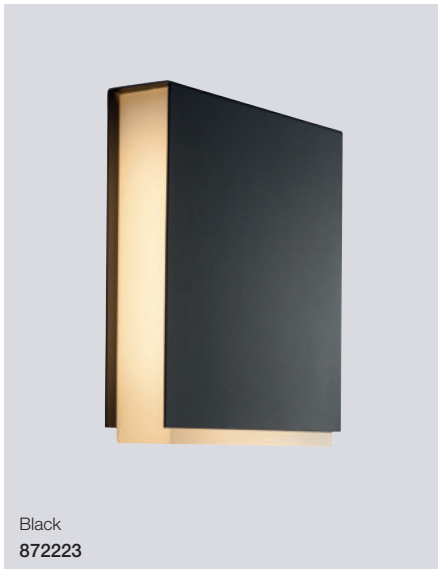

Black
872223

Tamar Clips Wall

Masterbox	Qty 3
Size	H: 23 cm, W: 21 cm, D: 5,2 cm
Material	Metal/Plastic
IP Class	IP44, Class 1
Light source	Fixed LED, Incl. 12W LED, Lumen 500, Kelvin 3000, Life hours 25.000, RA 80, Beam angle 320°, Not dimmable
Features	Parallel connection possible, 5 year LED guarantee