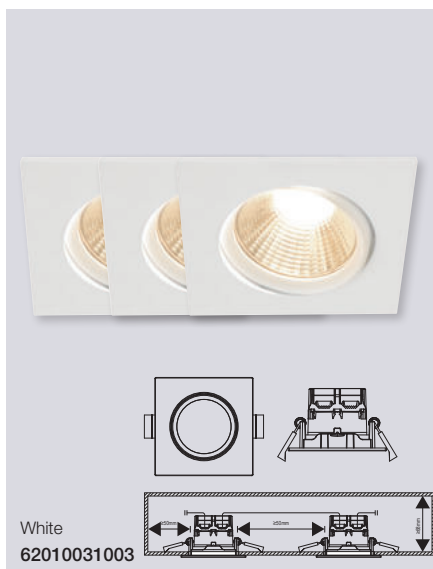

Apollo square IP23 2700K 1-Kit Dim Tilt Downlight

Masterbox	Qty 10
Size	H: 5,4 cm, Ø: 8,5 cm, Mounting min. height: 6,8 cm
Material	Metal/Plastic
IP Class	IP23, Class 2
Light source	Fixed LED, Incl. 4,8W LED, Lumen 345, Kelvin 2700, Life hours 20.000, RA 80, Beam angle 36°, Dimmable
Features	Parallel connection possible, 5 year LED guarantee

*Only for Benelux & France

Apollo square IP23 2700K 3-Kit Tilt Downlight

Masterbox	Qty 10
Size	H: 5,4 cm, Ø: 8,5 cm, Mounting min. height: 6,8 cm
Material	Metal/Plastic
IP Class	IP23, Class 2
Light source	Fixed LED, Incl. 3X4,8W LED, Lumen 3X345, Kelvin 2700, Life hours 20.000, RA 80, Beam angle 36°, Not dimmable
Features	Parallel connection possible, 5 year LED guarantee

*Only for Benelux & France