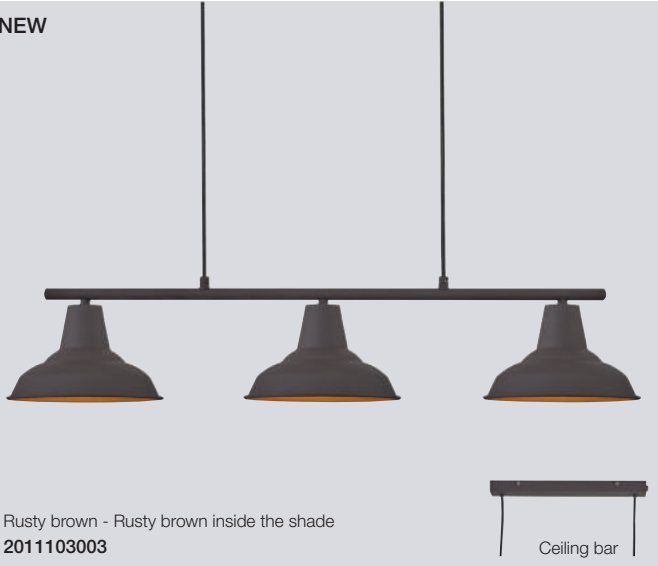

NEW

Rusty brown - Rusty brown inside the shade
2011103003

Andy Pendant

Masterbox	Qty 2
Size	H: 16,8 cm, W: 20 cm, L: 80 cm, Shade Ø: 20 cm
Material	Metal
IP Class	IP20, Class 2
Cable	Textile cable: Black 200 cm non replaceable
Canopy	Color: Rusty, Material: Metal Ø: 35x9 cm, H: 2,5 cm
Light source	E27, Max. 40W, Excl. light source,
Features	Industrial style, Rust colour and rough surface, Three lamp heads that emits a good practical light