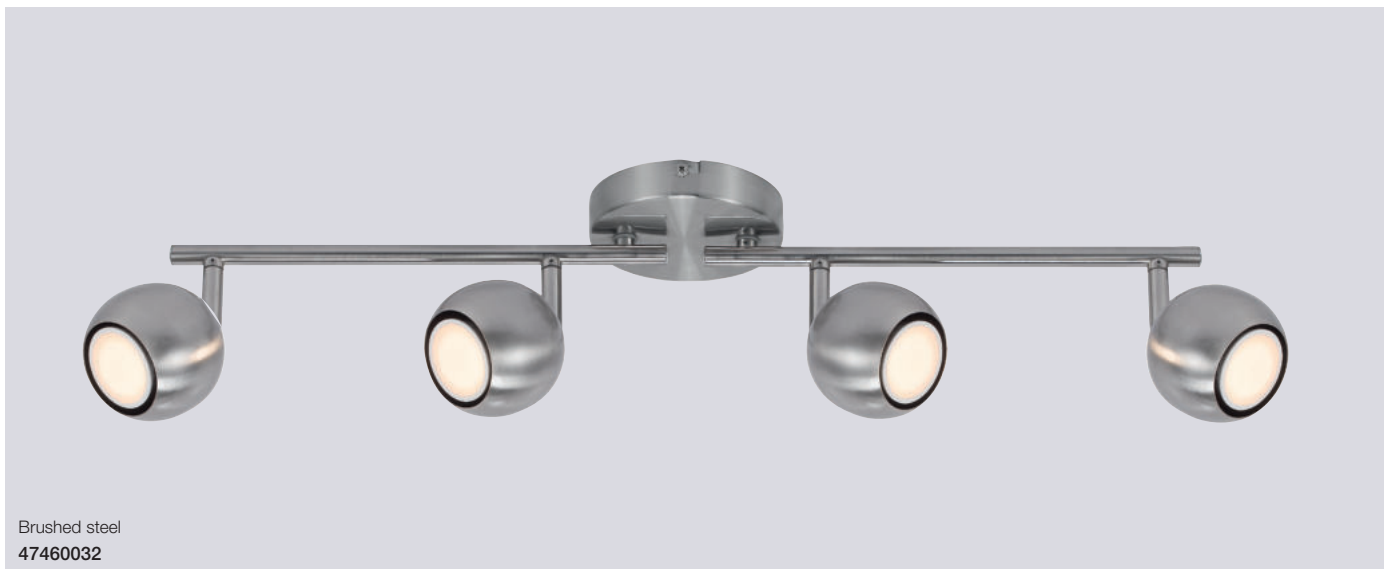

Avenue LED SpotLight

Masterbox	Qty 3
Size	D: 13 cm, Shade Ø: 3,8 cm, Base mount: Ø25 cm
Material	Metal
IP Class	IP20, Class 1
Light source	GU10, Max. 3X3W, Incl. 3X3W LED, Lumen 3X230, Kelvin 3000, Life hours 15.000, RA 80, Beam angle 120°, Not dimmable Light source energy class A+

Avenue SpotLight

Masterbox	Qty 2
Size	L: 119 cm, D: 13 cm, Shade Ø: 3,8 cm, Base mount: Ø9 cm
Material	Metal
IP Class	IP20, Class 1
Light source	GU10, Max. 3W, Incl. 6X3W LED, Lumen 6X230, Kelvin 3000, Life hours 15.000, RA 80, Beam angle 120°, Not dimmable Light source energy class A+

Brushed steel
47440032

Chicago Wall

- Masterbox** Qty 3
- Size** H: 10 cm, W: 8 cm, D: 14 cm, Base mount: Ø8 cm
- Material** Metal
- IP Class** IP20, Class 1
- Light source** GU10, Max. 10W, Incl. 4,6W GU10,
Lumen 345, Kelvin 2700, Life hours 50.000, RA 80,
Beam angle 36°, Not dimmable
Light source energy class A+
- Features** Industrial style

Brushed steel
47450032

Chicago SpotLight

- Masterbox** Qty 3
- Size** W: 10 cm, L: 35 cm, D: 16,8 cm, Base mount: Ø8 cm
- Material** Metal
- IP Class** IP20, Class 1
- Light source** GU10, Max. 10W, Incl. 2X4,6W GU10,
Lumen 2X345, Kelvin 2700, Life hours 50.000, RA 80,
Beam angle 36°, Not dimmable
Light source energy class A+
- Features** Industrial style