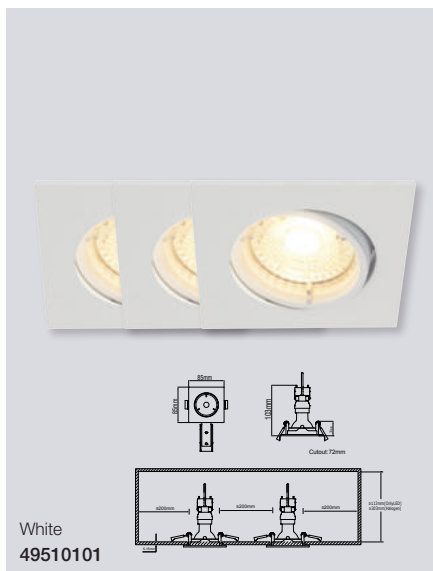

Carina 2700K 3-Kit Dim Tilt Downlight

- **Masterbox** Qty 3
- **Size** H: 10,3 cm, Ø: 8,5 cm,
  Mounting min. height: 11,3 cm
  Cut-out Ø: 7,2 cm, Tilt angle: 12°
- **Material** Metal
- **IP Class** IP20, Class 2
- **Light source** GU10, Max. 50W, Incl. 3X5W LED,
  Lumen 3X345, Kelvin 2700, Life hours 15.000, RA 80,
  Beam angle 36°, Dimmable
  Light source energy class A+
- **Features** Stepless dimmable 0-100% by wall dimmer excl.