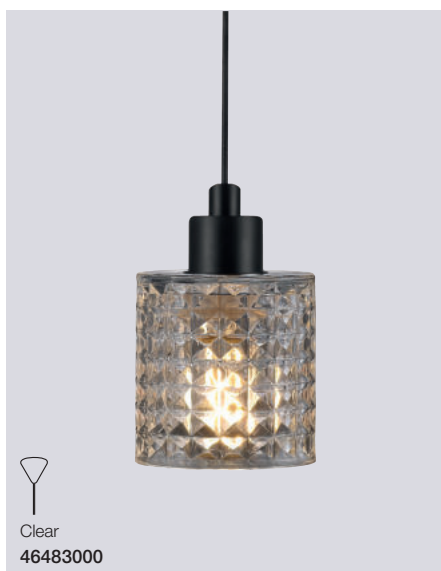

Jelly Pendant

Masterbox	Qty 2
Size	H: 22,8 cm, W: 39 cm, L: 39 cm, Shade Ø: 39 cm
Material	Glass/Metal
IP Class	IP20, Class 2
Cable	Textile cable: White 200 cm non replaceable
Canopy	Color: Brass, Material: Metal Ø: 12,5 cm, H: 2,5 cm
Light source	E27, Max. 40W, Excl. light source,
Features	Mouthblown glass, Adjustable balance construction with wire, Opal inner shade, that creates a nice soft light

Alrun Pendant

Masterbox	Qty 2
Size	H: 20 cm, Shade Ø: 26 cm
Material	Glass
IP Class	IP20, Class 2
Cable	Textile cable: Black 300 cm non replaceable
Canopy	Color: Black, Material: Plastic Ø: 12,7 cm, H: 2,5 cm
Light source	E27, Max. 60W, Excl. light source,
Features	Mouthblown glass

Hollywood Pendant

Masterbox	Qty 3
Size	Shade Ø: 10,8 cm, Shade H: 17,7 cm
Material	Glass/Metal
IP Class	IP20, Class 2
Cable	Textile cable: Black 300 cm non replaceable
Canopy	Color: Black, Material: Plastic Ø: 11 cm, H: 7 cm
Light source	E27, Max. 60W, Excl. light source,
Features	Glass

Hollywood Table

Masterbox	Qty 3
Size	H: 12,8 cm, Ø: 10,8 cm
Material	Glass/Plastic - Glass
IP Class	IP20, Class 2
Cable	Textile cable: Black 180 cm non replaceable Switch on cable
Light source	E27, Max. 60W, Excl. light source,
Features	Glass