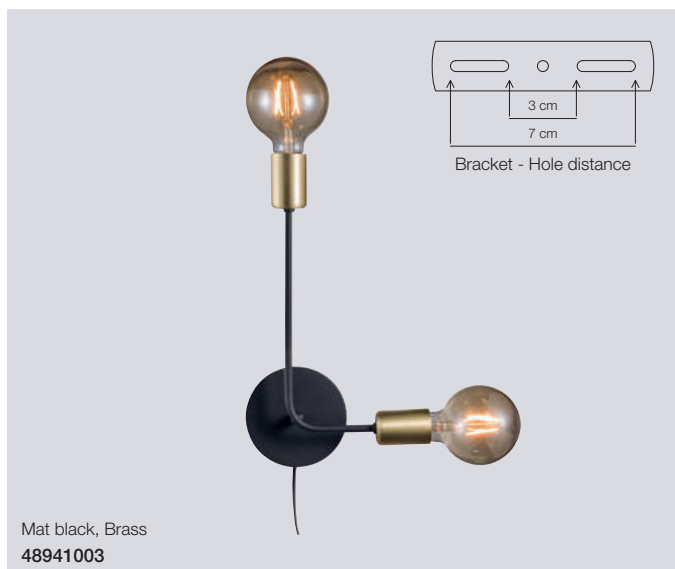

NEW

Grey
2010414010

Grey
2010414003

Pine Floor

Masterbox	Qty 3
Size	H: 133 cm, W: 37 cm, L: 18 cm, Shade Ø: 13,5 cm, Pipe Ø: 1,53 cm, Base Ø: 18 cm, Tilt angle: 90°
Material	Metal
IP Class	IP20, Class 2
Cable	Cable: Black 150 cm non replaceable Switch on fixture
Light source	GU10, Max. 15W, Excl. light source,
Features	Industrial style, Beautiful light effect with holes in the shade, Material mix with matt metal and brass details

Meet the Josefine's

no. 2010303003

no. 48933003

no. 48941003

no. 48955003

The innovative and playful design makes Josefine a decorative and modern series. The stringent tube contributes to an industrial look, which complements a rough and modern decor. In contrast to the industrial expression are the beautiful brass details and soft shapes, which result in an incredibly decorative series that balances minimalism and elegance in the finest possible manner. Furthermore, the Josefine series allows for personality in the use of decorative lights, illuminating the room in the finest manner imaginable.

Josefine Pendant

Masterbox	Qty 3
Size	H: 4,4 cm, W: 91 cm, L: 45 cm
Material	Metal
IP Class	IP20, Class 2
Cable	Cable: Black 200 cm non replaceable
Canopy	Color: Black, Material: Metal L: 30,2x9 cm, H: 2,8 cm
Light source	E27, Max. 60W, Excl. light source,
Features	Industrial style, Industrial expression with raw, masculine tubes, New interpretation of a traditional chandelier

Josefine Pendant

Masterbox	Qty 2
Size	H: 79 cm, W: 55 cm, L: 55 cm, Shade Ø: 4,2 cm, Pipe Ø: 1,9 cm
Material	Metal
IP Class	IP20, Class 2
Cable	Textile cable: Black 200 cm non replaceable
Canopy	Color: Black, Material: Metal Ø: 12 cm, H: 7 cm
Light source	E27, Max. 6X28W, Excl. light source,
Features	Industrial style, Industrial expression with raw, masculine tubes