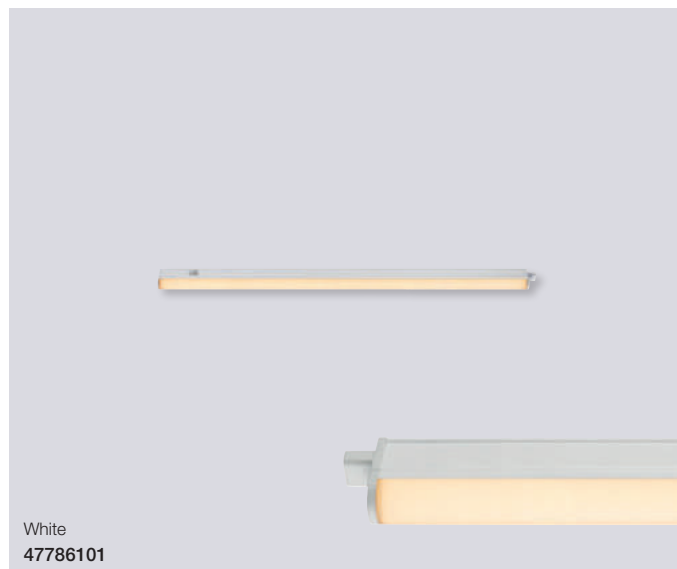

White
47776101

Renton 30 Under cabinet

Masterbox	Qty 6
Size	W: 2,4 cm, L: 31,2 cm, D: 3,4 cm
Material	Plastic
IP Class	IP20, Class 2
Light source	Fixed LED, Incl. 5W LED, Lumen 350, Kelvin 2700, Life hours 25.000, RA 80, Beam angle 130°, Not dimmable
Features	Parallel connection possible, Ideally suited for under cabinet lighting, Connection cable included, 5 year LED guarantee