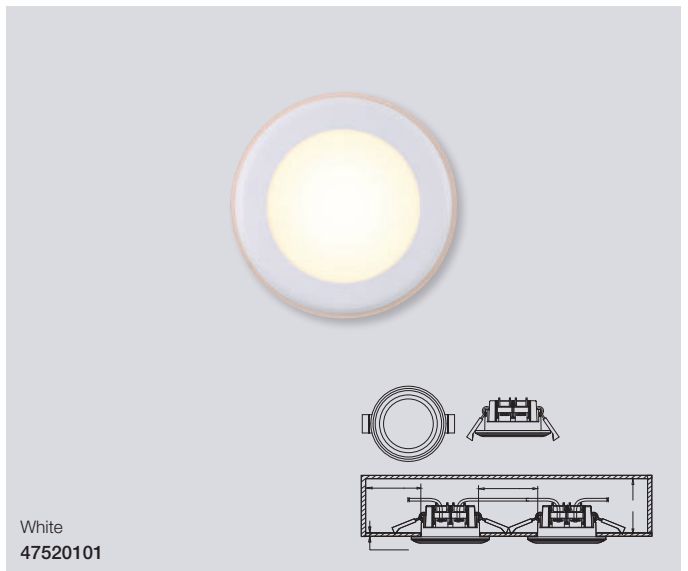

White
47520101

Elkton 8 Downlight

- **Masterbox** Qty 3
- **Size** H: 4,2 cm, Ø: 8,2 cm, Mounting min. height: 5 cm, Cut-out Ø: 6,5 cm
- **Material** Plastic/Plastic
- **IP Class** IP20, Class 2
- **Light source** Fixed LED, Incl. 5,5W LED, Incl. 3-Step MOODMAKER™, Lumen 350, Kelvin 2700, Life hours 25.000, RA 80, Beam angle 120°, Not dimmable
- **Features** 3-Step MOODMAKER dimmer both/inner/outer rings, Connector block included, Parallel connection possible, 5 year LED guarantee