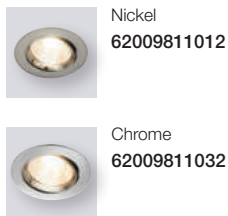

Apollo IP23 2700K 1-Kit Dim Tilt Downlight

Masterbox	Qty 10
Size	H: 5,4 cm, Ø: 8,5 cm, Mounting min. height: 6,8 cm
Material	Metal/Plastic
IP Class	IP23, Class 2
Light source	Fixed LED, Incl. 4,8W LED, Lumen 345, Kelvin 2700, Life hours 20.000, RA 80, Beam angle 36°, Dimmable
Features	Parallel connection possible, 5 year LED guarantee

*Only for Benelux & France

Apollo IP23 2700K 3-Kit Tilt Downlight

Masterbox	Qty 10
Size	H: 5,4 cm, Ø: 8,5 cm, Mounting min. height: 6,8 cm
Material	Metal/Plastic
IP Class	IP23, Class 2
Light source	Fixed LED, Incl. 3X4,8W LED, Lumen 3X345, Kelvin 2700, Life hours 20.000, RA 80, Beam angle 36°, Not dimmable
Features	Parallel connection possible, 5 year LED guarantee

*Only for Benelux & France

Apollo IP23 4000K 3-Kit Tilt Downlight

Masterbox	Qty 10
Size	H: 5,4 cm, Ø: 8,5 cm, Mounting min. height: 6,8 cm
Material	Metal/Plastic
IP Class	IP23, Class 2
Light source	Fixed LED, Incl. 3X4,8W LED, Lumen 3X380, Kelvin 4000, Life hours 20.000, RA 80, Beam angle 36°, Not dimmable
Features	Parallel connection possible, 5 year LED guarantee

*Only for Benelux & France

Apollo IP23 4000K 5-Kit Tilt Downlight

Masterbox	Qty 10
Size	H: 5,4 cm, Ø: 8,5 cm, Mounting min. height: 6,8 cm
Material	Metal/Plastic
IP Class	IP23, Class 2
Light source	Fixed LED, Incl. 5x4,8W LED, Lumen 380, Kelvin 4000, Life hours 20.000, RA 80, Beam angle 36°, Not dimmable
Features	Parallel connection possible, 5 year LED guarantee

*Only for Benelux & France