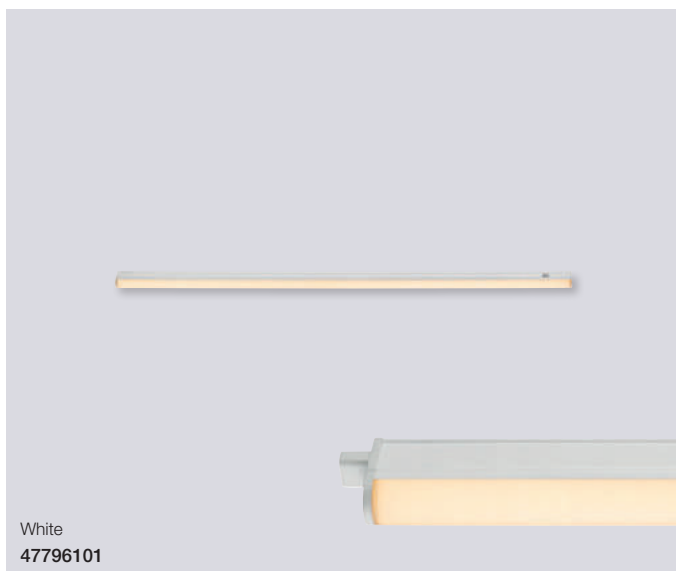

White
47806101

White
47796101

Renton 90 Under cabinet

Masterbox	Qty 6
Size	W: 2,4 cm, L: 91,2 cm, D: 3,4 cm
Material	Plastic
IP Class	IP20, Class 2
Light source	Fixed LED, Incl. 12W LED, Lumen 900, Kelvin 2700, Life hours 25.000, RA 80, Beam angle 130°, Not dimmable
Features	Parallel connection possible, Ideally suited for under cabinet lighting, Connection cable included, 5 year LED guarantee