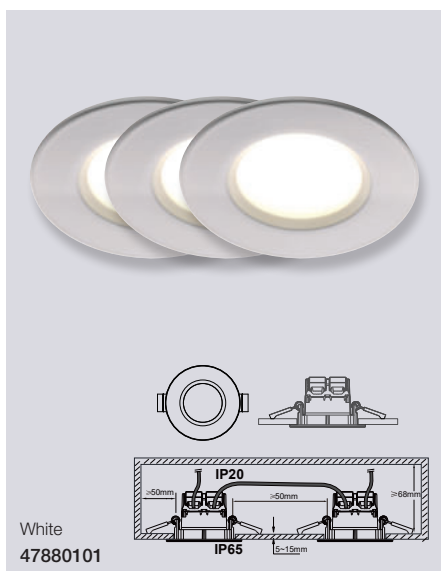

Clarkson Round IP65 3-Kit 4000K Downlight

1. **Masterbox** Qty 3
   Size H: 5,4 cm, $\varnothing$: 8,5 cm,
   Mounting min. height: 6,8 cm
   Cut-out $\varnothing$: 7,2 cm
   Material Plastic/Metal
   IP Class IP65, Class 2
   Light source Fixed LED, Incl. 3X4,8W LED,
   Lumen 3X380, Kelvin 4000, Life hours 20.000, RA 80,
   Beam angle 100°, Not dimmable
   Features Parallel connection possible, 5 year LED guarantee

*Only for Benelux & France

Clarkson Square IP65 3-Kit 4000K Downlight

1. **Masterbox** Qty 3
   Size H: 5,4 cm, $\varnothing$: 8,5 cm,
   Mounting min. height: 6,8 cm
   Cut-out $\varnothing$: 7,2 cm
   Material Plastic/Metal
   IP Class IP65, Class 2
   Light source Fixed LED, Incl. 3X4,8W LED,
   Lumen 3X380, Kelvin 4000, Life hours 20.000, RA 80,
   Beam angle 100°, Not dimmable
   Features Parallel connection possible, 5 year LED guarantee

*Only for Benelux & France