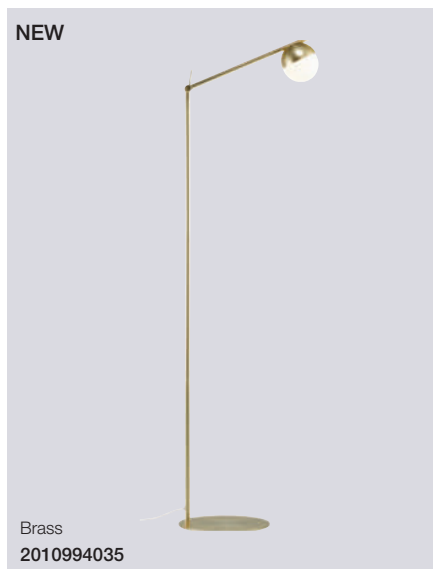

Brass, Opal white
2010985035