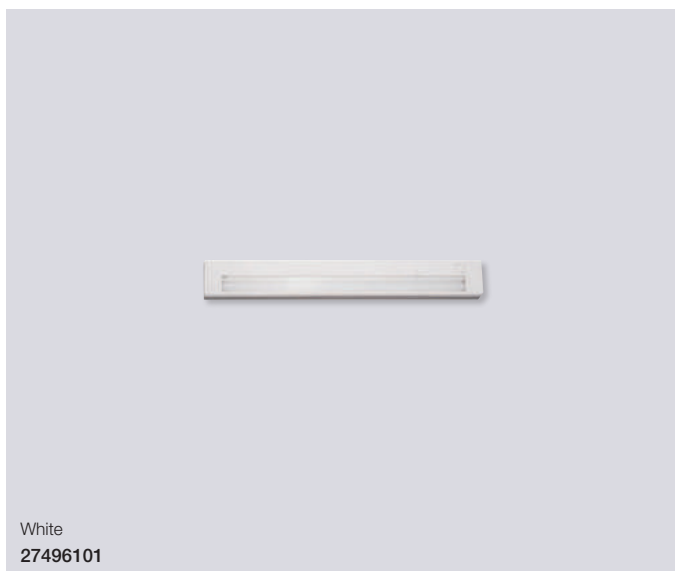

White
27496101

Boxline 13W Batten

Masterbox	Qty 3
Size	W: 7 cm, L: 55 cm, D: 2 cm
Material	Plastic
IP Class	IP21, Class 2
Cable	Cable: White 180 cm Switch on fixture
Light source	G5, Max. 13W, Incl. 13W T5, Lumen 800, Kelvin 4000, Life hours 8.000, RA 80, Beam angle 120°, Not dimmable Light source energy class A
Features	Cable included, Switch on body, Parallel connection possible