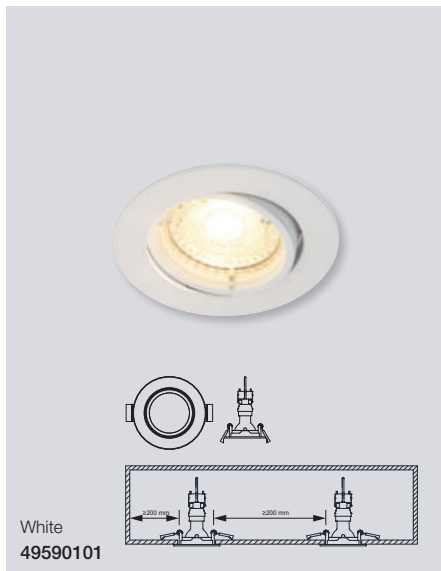

*Carina is also available as Smart Light, see page 328

Ankaa 2700K Downlight

Masterbox	Qty 3
Size	H: 10,3 cm, Ø: 8,5 cm, Mounting min. height: 11,3 cm Cut-out Ø: 7,2 cm, Tilt angle: 12°
Material	Metal
IP Class	IP20, Class 2
Light source	GU10, Max. 50W, Incl. 6,7W LED, Lumen 540, Kelvin 2700, Life hours 15.000, RA 80, Beam angle 36°, Dimmable Light source energy class A+
Features	Stepless dimmable 0-100% by wall dimmer excl., Retrofit high lumen