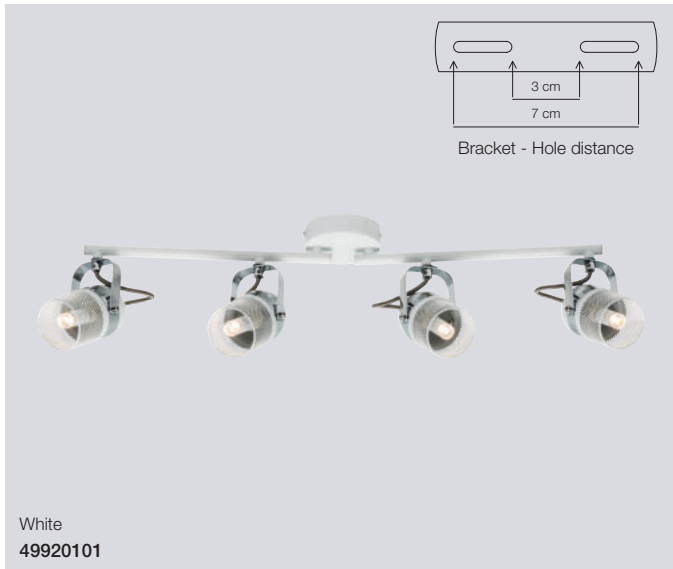

Please see our decorative bulbs from page 294

Agnes Wall

Masterbox Qty 6
Size H: 12 cm, W: 9 cm, D: 14 cm, Shade Ø: 5,8 cm, Base mount: Ø9 cm
 Tilt angle: 150°
Material Metal/Plastic
IP Class IP20, Class 2
Cable Cable: White 150 cm replaceable
 Switch on cable
Light source G9, Max. 35W, Excl. light source,
Features Industrial style

Agnes SpotLight

Masterbox Qty 3
Size L: 30 cm, D: 14,5 cm, Shade Ø: 5,8 cm, Base mount: Ø9 cm
 Tilt angle: 150°
Material Metal/Plastic
IP Class IP20, Class 2
Light source G9, Max. 2X35W, Excl. light source,
Features Industrial style

Agnes SpotLight

Masterbox Qty 3
Size L: 45 cm, D: 14,5 cm, Shade Ø: 5,8 cm, Base mount: Ø9 cm
 Tilt angle: 150°
Material Metal/Plastic
IP Class IP20, Class 2
Light source G9, Max. 3X35W, Excl. light source,
Features Industrial style

Agnes SpotLight

Masterbox Qty 3
Size D: 12 cm, Shade Ø: 5,8 cm, Base mount: Ø18 cm
 Tilt angle: 150°
Material Metal/Plastic
IP Class IP20, Class 2
Light source G9, Max. 3X35W, Excl. light source,
Features Industrial style