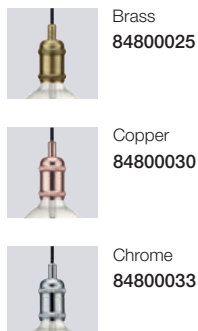

Avra Pendant

Masterbox	Qty 3
Size	H: 10,2 cm, Ø: 5,1 cm
Material	Metal
IP Class	IP20, Class 2
Cable	Textile cable: Black 200 cm non replaceable
Canopy	Color: Black, Material: Plastic Ø: 9,2 cm, H: 7,2 cm
Light source	E27, Max. 60W, Excl. light source,
Features	Industrial style

Please see our decorative bulbs from page 294

Spiral Suspension Additional

Masterbox	Qty 1
Size	L: 137 cm, Ø: 9 cm
Material	Plastic
IP Class	IP20, Class 2
Cable	Cable: White 120 cm
Canopy	Color: White, Material: Plastic
Light source	E27, Max. 60W, Excl. light source,