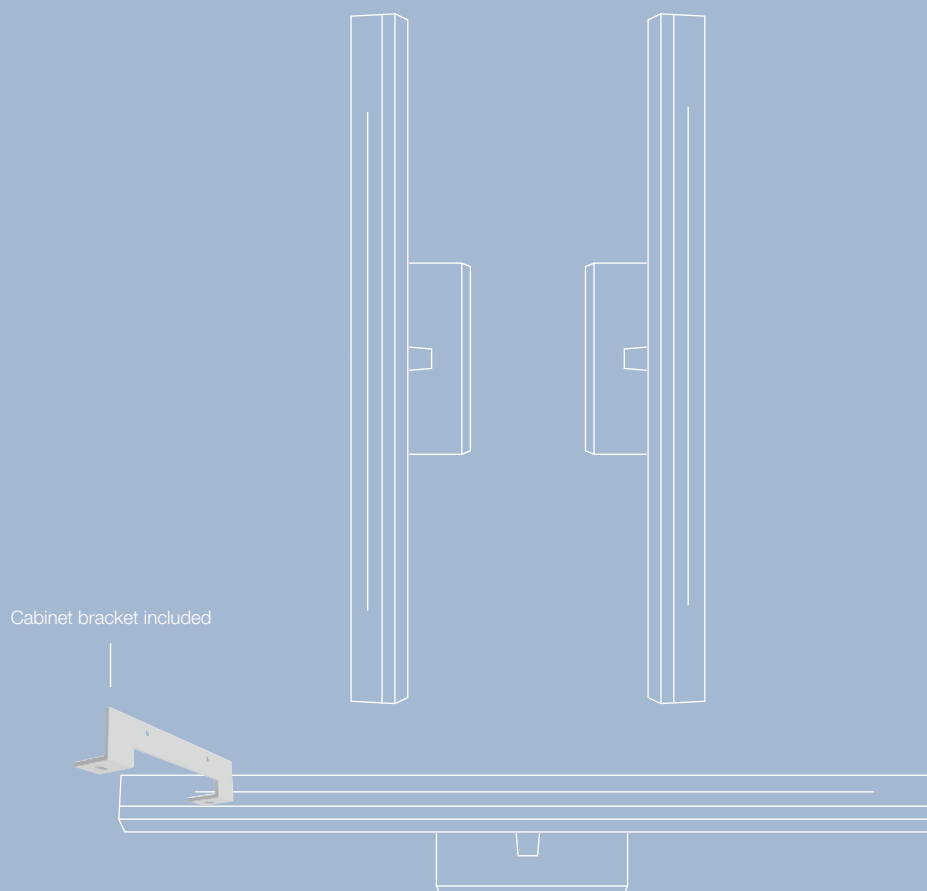

Otis

BATHE IN LIGHT

Otis 40 2015401001 white - Otis 40 2015401033 chrome - Otis 40 2015401055 brushed nickel
Otis 60 2015411001 white - Otis 60 2015411033 chrome - Otis 60 2015411055 brushed nickel

On/Off and night light operated by standard wall switch

2-Step MOODMAKER™ switch

1st Switch both Downlight and side/night light on 1300/1650lm

2nd Switch just the side/night light on 20/35lm

RA90 – Natural Light

Memory & reset function when the light is turned off/on 5 times

Rotating reflector and adjustable depth (telescopic)

Vertical and horizontal installation

Cabinet bracket included