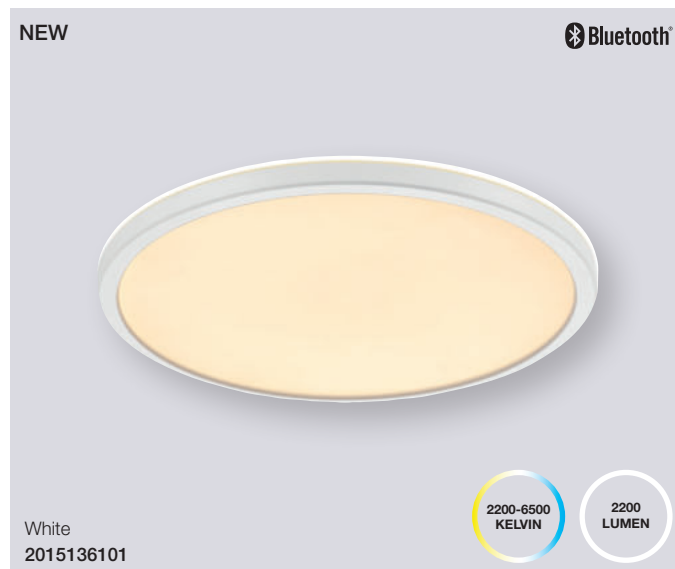

Oja 43 Smart Light Ceiling

Masterbox	Qty 3
Size	W: 42,4 cm, L: 42,4 cm, D: 2,3 cm, Ø: 42,4 cm
Material	Plastic/Metal
IP Class	IP20, Class 2
Light source	Fixed LED, Incl. 20W LED, Lumen 2.200, Kelvin 2700-6500, Life hours 25.000, RA 80, Beam angle 120°
Features	Ultra-slim ceiling panel light, Bluetooth connection to Nordlux Smart Light, Adjustable kelvin and lumen output, 5 year LED guarantee