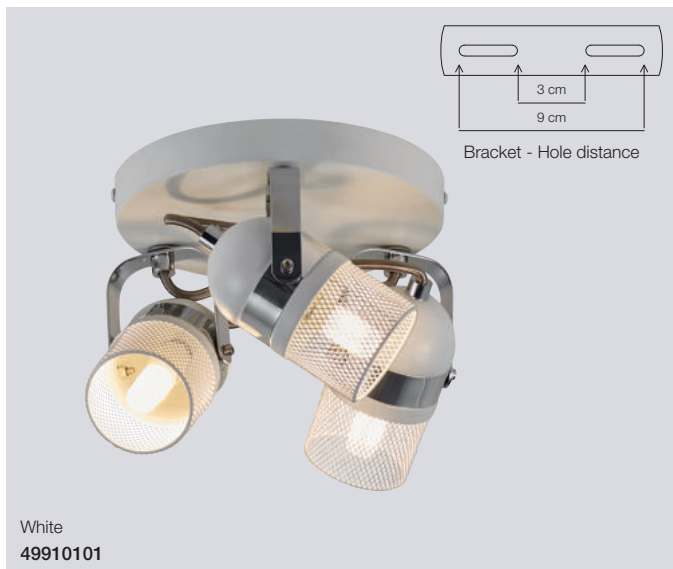

Please see our decorative bulbs from page 294

Agnes Wall

Masterbox Qty 6
Size H: 12 cm, W: 9 cm, D: 14 cm, Shade Ø: 5,8 cm, Base mount: Ø9 cm
 Tilt angle: 150°
Material Metal/Plastic
IP Class IP20, Class 2
Cable Cable: White 150 cm replaceable
 Switch on cable
Light source G9, Max. 35W, Excl. light source,
Features Industrial style

Agnes SpotLight

Masterbox Qty 3
Size L: 30 cm, D: 14,5 cm, Shade Ø: 5,8 cm, Base mount: Ø9 cm
 Tilt angle: 150°
Material Metal/Plastic
IP Class IP20, Class 2
Light source G9, Max. 2X35W, Excl. light source,
Features Industrial style

Agnes SpotLight

Masterbox Qty 3
Size L: 45 cm, D: 14,5 cm, Shade Ø: 5,8 cm, Base mount: Ø9 cm
 Tilt angle: 150°
Material Metal/Plastic
IP Class IP20, Class 2
Light source G9, Max. 3X35W, Excl. light source,
Features Industrial style

Agnes SpotLight

Masterbox Qty 3
Size D: 12 cm, Shade Ø: 5,8 cm, Base mount: Ø18 cm
 Tilt angle: 150°
Material Metal/Plastic
IP Class IP20, Class 2
Light source G9, Max. 3X35W, Excl. light source,
Features Industrial style