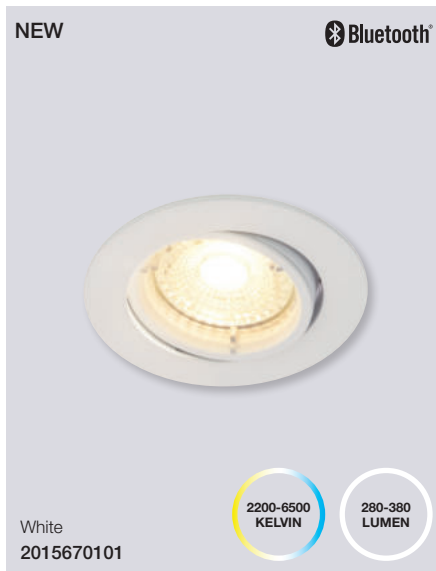

Carina Smart Light Downlight

Masterbox Qty 3
Light source GU10,
Lumen 410, Kelvin 2200-6500, Life hours 15.000, RA 80,
Beam angle 36°
Features Twist-lock for easy mounting of smart bulbs,
Bluetooth connection to Nordlux Smart Light,
Retrofit smart GU10 bulb included

Carina Smart Light 3-kit Downlight

Masterbox Qty 3
Light source GU10,
Lumen 410, Kelvin 2200-6500, Life hours 15.000, RA 80,
Beam angle 36°, Not dimmable
Features Twist-lock for easy mounting of smart bulbs,
Bluetooth connection to Nordlux Smart Light,
Retrofit smart GU10 bulb included

Carina Smart Light Square 3-Kit Downlight

Masterbox Qty 3
Light source GU10,
Lumen 410, Kelvin 2200-6500, Life hours 15.000, RA 80,
Beam angle 36°, Not dimmable
Features Twist-lock for easy mounting of smart bulbs,
Bluetooth connection to Nordlux Smart Light,
Retrofit smart GU10 bulb included