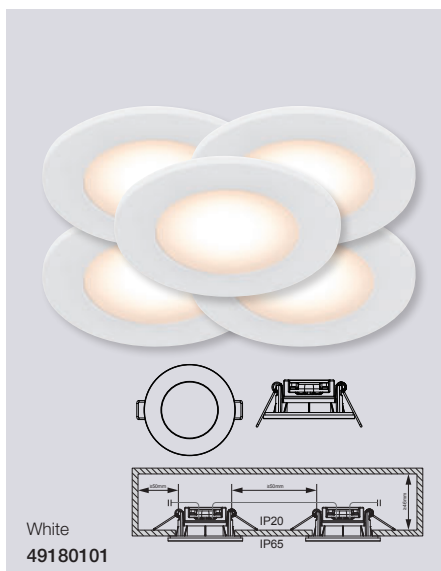

White
49160101

Chrome
49160133
*Only for Benelux
& France

Nickel
49160155

Leonis 2700K IP65 3-Kit Downlight

- Masterbox** Qty 3
- Size** H: 3,6 cm, Ø: 8,5 cm, Mounting min. height: 4,6 cm
Cut-out Ø: 6,8 cm
- Material** Plastic
- IP Class** IP65, Class 2
- Light source** Fixed LED, Incl. 3x4,5W LED,
Lumen 345, Kelvin 2700, Life hours 20.000, RA 80,
Beam angle 110°, Not dimmable
- Features** Ideally suited for bathroom zone 1-2 IP65,
Parallel connection possible, Integrated connector block,
5 year LED guarantee