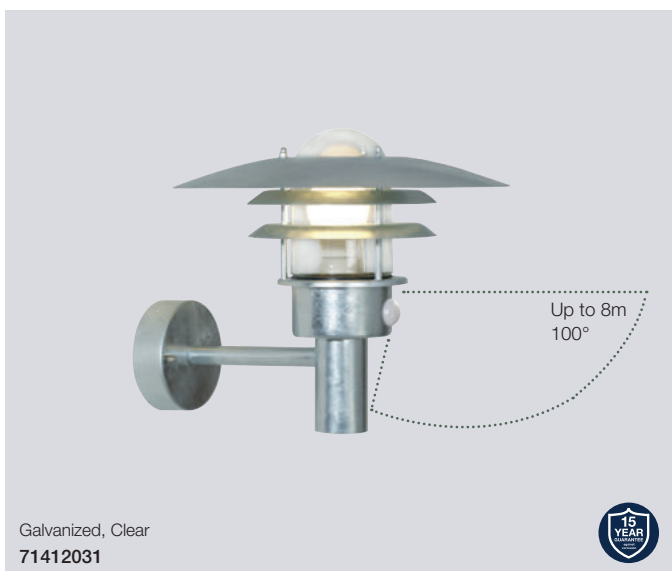

Lønstrup 32 Wall

Masterbox	Qty 3
Size	H: 28,5 cm, D: 36 cm, Shade Ø: 32 cm, Pipe Ø: 1,9 cm, Base mount: Ø 10,8 cm
Material	Galvanized steel/Glass
IP Class	IP44, Class 2
Light source	E27, Max. 60W, Excl. light source,
Features	Parallel connection possible, 15 year anti corrosion guarantee on Galvanized steel

Lønstrup 32 Sensor Wall

Masterbox	Qty 3
Size	H: 28,5 cm, D: 36 cm, Shade Ø: 32 cm, Pipe Ø: 1,9 cm, Base mount: Ø 10,8 cm
Material	Galvanized steel/Glass
IP Class	IP44, Class 2
Light source	E27, Max. 60W, Excl. light source,
Features	Build-in daylight and motion sensor, Parallel connection possible, 15 year anti corrosion guarantee on Galvanized steel