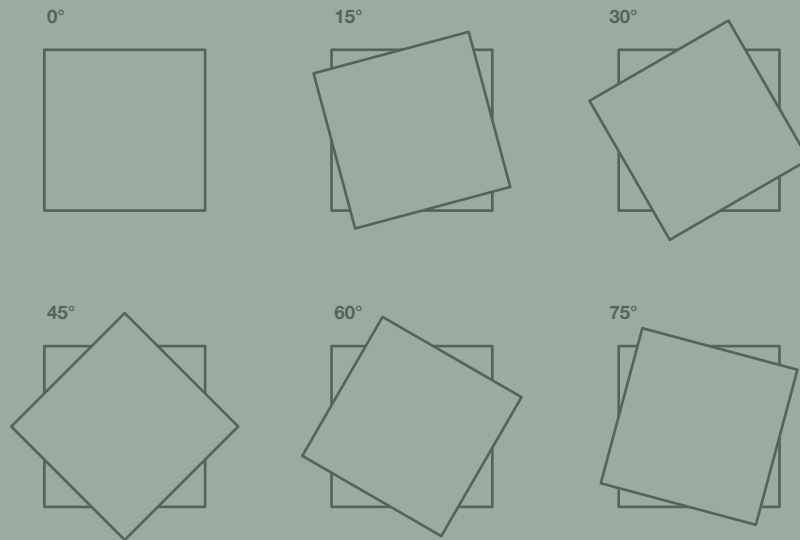

Meet Turn

Shade may be seamlessly turned 360°

no. 2019061001 white
no. 2019061003 black
no. 2019061010 grey