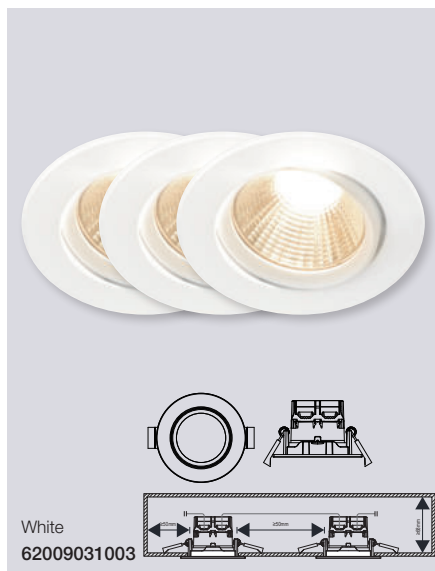

Apollo IP23 2700K 1-Kit Dim Tilt Downlight

Masterbox	Qty 10
Size	H: 5,4 cm, Ø: 8,5 cm, Mounting min. height: 6,8 cm
Material	Metal/Plastic
IP Class	IP23, Class 2
Light source	Fixed LED, Incl. 4,8W LED, Lumen 345, Kelvin 2700, Life hours 20.000, RA 80, Beam angle 36°, Dimmable
Features	Parallel connection possible, 5 year LED guarantee

*Only for Benelux & France

Apollo IP23 2700K 3-Kit Tilt Downlight

Masterbox	Qty 10
Size	H: 5,4 cm, Ø: 8,5 cm, Mounting min. height: 6,8 cm
Material	Metal/Plastic
IP Class	IP23, Class 2
Light source	Fixed LED, Incl. 3X4,8W LED, Lumen 3X345, Kelvin 2700, Life hours 20.000, RA 80, Beam angle 36°, Not dimmable
Features	Parallel connection possible, 5 year LED guarantee

*Only for Benelux & France

Apollo IP23 4000K 3-Kit Tilt Downlight

Masterbox	Qty 10
Size	H: 5,4 cm, Ø: 8,5 cm, Mounting min. height: 6,8 cm
Material	Metal/Plastic
IP Class	IP23, Class 2
Light source	Fixed LED, Incl. 3X4,8W LED, Lumen 3X380, Kelvin 4000, Life hours 20.000, RA 80, Beam angle 36°, Not dimmable
Features	Parallel connection possible, 5 year LED guarantee

*Only for Benelux & France

Apollo IP23 4000K 5-Kit Tilt Downlight

Masterbox	Qty 10
Size	H: 5,4 cm, Ø: 8,5 cm, Mounting min. height: 6,8 cm
Material	Metal/Plastic
IP Class	IP23, Class 2
Light source	Fixed LED, Incl. 5x4,8W LED, Lumen 380, Kelvin 4000, Life hours 20.000, RA 80, Beam angle 36°, Not dimmable
Features	Parallel connection possible, 5 year LED guarantee

*Only for Benelux & France