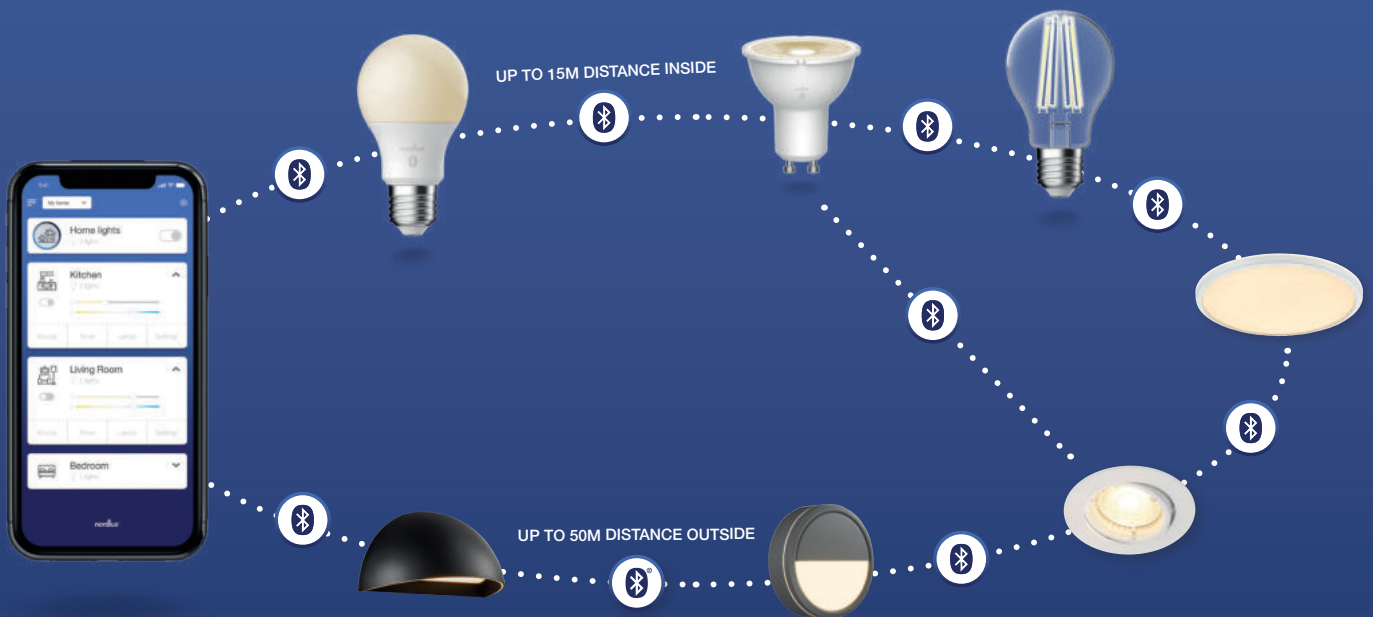

User friendly Bluetooth Mesh connections

Nordlux's smart light makes use of the newest Bluetooth Mesh technology. This enables it to work both indoor and outdoor with a stable communication between the devices. Bluetooth has a very low power consumption allowing us to save energy, but also introduce battery powered accessories, such as a daylight and motion sensor. Bluetooth also allows our users complete anonymity and strong privacy protection – because we allow access to all the basic functions without signing up with any account or email.