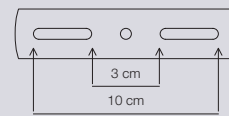

Bracket - Hole distance

Alexander Pendant

Masterbox	Qty 3
Size	Shade Ø: 30 cm, Shade H: 26 cm
Material	Metal/Plastic
IP Class	IP20, Class 2
Cable	Cable: White/Black 200 cm non replaceable
Canopy	Color: White/Black, Material: Plastic Ø: 12,3 cm, H: 8,7 cm
Light source	E27, Max. 40W, Excl. light source,
Features	Contemporary and simple style

Alexander Wall

Masterbox	Qty 2
Size	H: 28 cm, D: 35 cm, Shade Ø: 16 cm, Base mount: Ø13 cm Tilt angle: 30°
Material	Metal/Plastic
IP Class	IP20, Class 2
Cable	Cable: White/Black 150 cm replaceable On wall base
Light source	E27, Max. 15W, Excl. light source,
Features	Contemporary and simple style