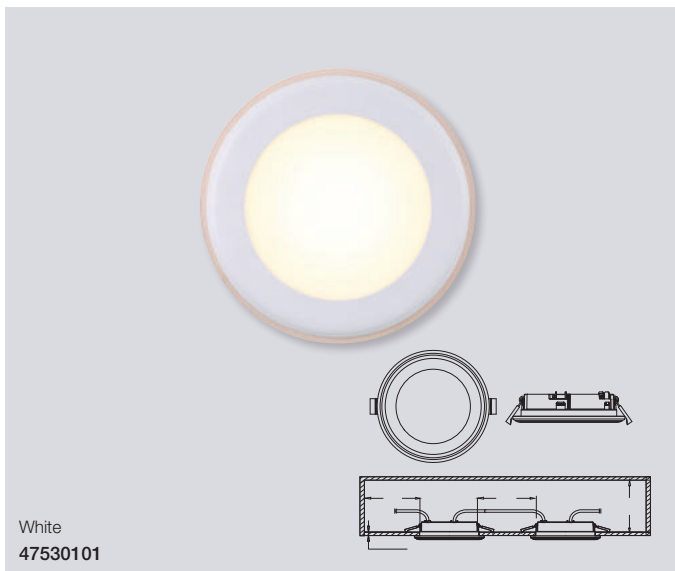

White
47520101

Elkton 8 Downlight

- Masterbox** Qty 3
- Size** H: 4,2 cm, Ø: 8,2 cm, Mounting min. height: 5 cm, Cut-out Ø: 6,5 cm
- Material** Plastic/Plastic
- IP Class** IP20, Class 2
- Light source** Fixed LED, Incl. 5,5W LED, Incl. 3-Step MOODMAKER™, Lumen 350, Kelvin 2700, Life hours 25.000, RA 80, Beam angle 120°, Not dimmable
- Features** 3-Step MOODMAKER dimmer both/inner/outer rings, Connector block included, Parallel connection possible, 5 year LED guarantee