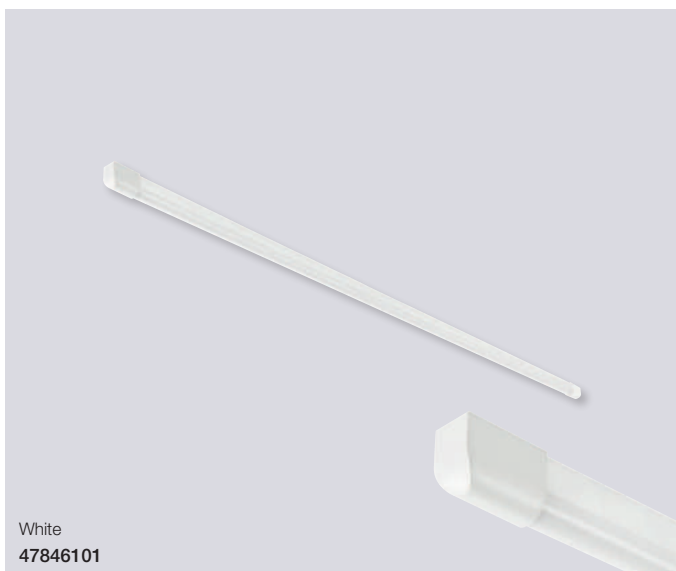

White
27496101

White
47846101

Arlington 150 Batten

Masterbox	Qty 6
Size	W: 3,2 cm, L: 151 cm, D: 4,5 cm
Material	Plastic
IP Class	IP20, Class 2
Light source	Fixed LED, Incl. 25W LED, Lumen 2.200, Kelvin 4000, Life hours 25.000, RA 80, Beam angle 150°, Not dimmable
Features	Ideally suited for under cabinet lighting, 5 year LED guarantee