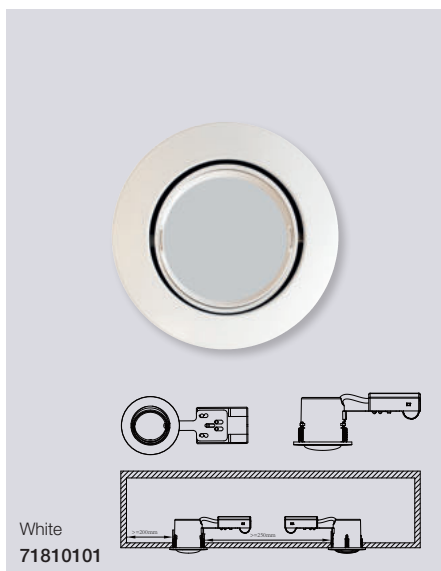

Mixit Pro DownLight

Masterbox	Qty 3
Size	H: 7,2 cm, Ø: 8,5 cm, Mounting min. height: 6,5 cm Cut-out Ø: 7,6 cm, Tilt angle: 30°
Material	Plastic/Metal
IP Class	IP23, Class 2
Light source	GU10, Max. 8W LED, Excl. light source,
Features	Ideally suited for combination with NORDLUX SMART, Can be mounted directly into insulation, Parallel connection possible