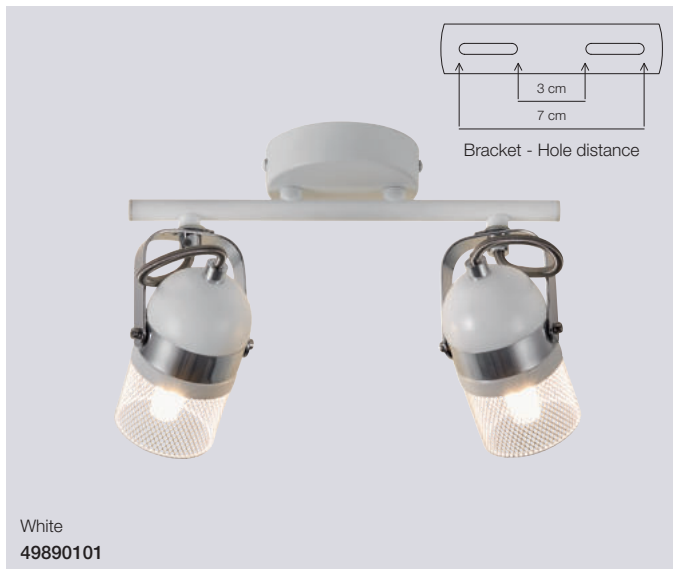

Please see our decorative bulbs from page 294

Aire Pendant

Masterbox	Qty 3
Size	H: 34 cm, Shade Ø: 28 cm
Material	Metal
IP Class	IP20, Class 2
Cable	Textile cable: Black 250 cm non replaceable
Canopy	Color: Black, Material: Plastic Ø: 11,8 cm, H: 5,8 cm
Light source	E27, Max. 60W, Excl. light source,
Features	Industrial style

Please see our decorative bulbs from page 294

Esk Pendant

Masterbox	Qty 3
Size	H: 27 cm, Shade Ø: 36 cm
Material	Metal
IP Class	IP20, Class 2
Cable	Textile cable: Black 250 cm non replaceable
Canopy	Color: Black, Material: Plastic Ø: 11,8 cm, H: 5,8 cm
Light source	E27, Max. 60W, Excl. light source,
Features	Industrial style

Please see our decorative bulbs from page 294

Agnes Wall

Masterbox Qty 6
Size H: 12 cm, W: 9 cm, D: 14 cm, Shade Ø: 5,8 cm, Base mount: Ø9 cm
 Tilt angle: 150°
Material Metal/Plastic
IP Class IP20, Class 2
Cable Cable: White 150 cm replaceable
 Switch on cable
Light source G9, Max. 35W, Excl. light source,
Features Industrial style

Agnes SpotLight

Masterbox Qty 3
Size L: 30 cm, D: 14,5 cm, Shade Ø: 5,8 cm, Base mount: Ø9 cm
 Tilt angle: 150°
Material Metal/Plastic
IP Class IP20, Class 2
Light source G9, Max. 2X35W, Excl. light source,
Features Industrial style