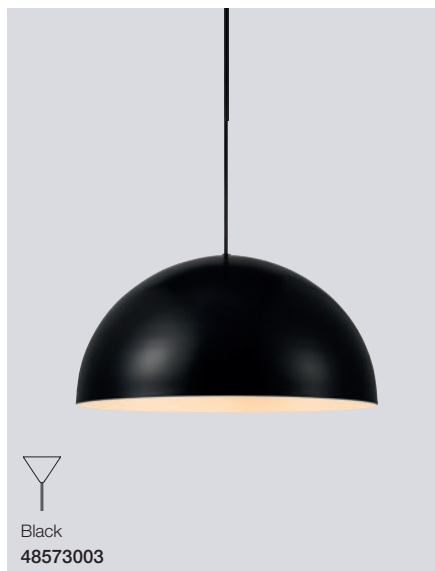

White
48573001

Black
48573003

Ellen 30 Pendant

Masterbox	Qty 3
Size	Shade Ø: 30 cm, Shade H: 15 cm
Material	Metal/Plastic
IP Class	IP20, Class 2
Cable	Textile cable: White/Black 200 cm non replaceable
Canopy	Color: White/Black, Material: Plastic Ø: 12,3 cm, H: 8,7 cm
Light source	E27, Max. 40W, Excl. light source,
Features	Contemporary and simple style

Ellen 40 Pendant

Masterbox	Qty 2
Size	Shade Ø: 40 cm, Shade H: 20 cm
Material	Metal/Plastic
IP Class	IP20, Class 2
Cable	Textile cable: White/Black 200 cm non replaceable
Canopy	Color: White/Black, Material: Plastic Ø: 12,3 cm, H: 8,7 cm
Light source	E27, Max. 40W, Excl. light source,
Features	Contemporary and simple style