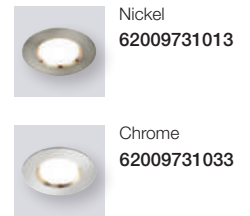

Apollo IP23 2700K 5-Kit Tilt Downlight

Masterbox	Qty 10
Size	H: 5,4 cm, Ø: 8,5 cm, Mounting min. height: 6,8 cm
Material	Metal/Plastic
IP Class	IP23, Class 2
Light source	Fixed LED, Incl. 5x4,8W LED, Lumen 345, Kelvin 2700, Life hours 20.000, RA 80, Beam angle 36°, Not dimmable
Features	Parallel connection possible, 5 year LED guarantee

*Only for Benelux & France

Apollo IP65 2700K 3-Kit Downlight

Masterbox	Qty 10
Size	H: 3,6 cm, Ø: 8,5 cm, Mounting min. height: 5,4 cm
Material	Metal/Plastic
IP Class	IP65, Class 2
Light source	Fixed LED, Incl. 3X4,8W LED, Lumen 3X345, Kelvin 2700, Life hours 20.000, RA 80, Beam angle 36°, Not dimmable
Features	Parallel connection possible, 5 year LED guarantee

*Only for Benelux & France

Apollo IP65 2700K 3-Kit Downlight

Masterbox	Qty 10
Size	H: 5,4 cm, Ø: 8,5 cm, Mounting min. height: 6,8 cm
Material	Metal/Plastic
IP Class	IP65, Class 2
Light source	Fixed LED, Incl. 3X4,8W LED, Lumen 3X345, Kelvin 2700, Life hours 20.000, RA 80, Beam angle 36°, Not dimmable
Features	Parallel connection possible, 5 year LED guarantee

*Only for Benelux & France

Apollo IP65 4000K 3-Kit Downlight

Masterbox	Qty 10
Size	H: 3,6 cm, Ø: 8,5 cm, Mounting min. height: 5,4 cm
Material	Metal/Plastic
IP Class	IP65, Class 2
Light source	Fixed LED, Incl. 3X4,8W LED, Lumen 3X380, Kelvin 4000, Life hours 20.000, RA 80, Beam angle 36°, Not dimmable
Features	Parallel connection possible, 5 year LED guarantee

*Only for Benelux & France