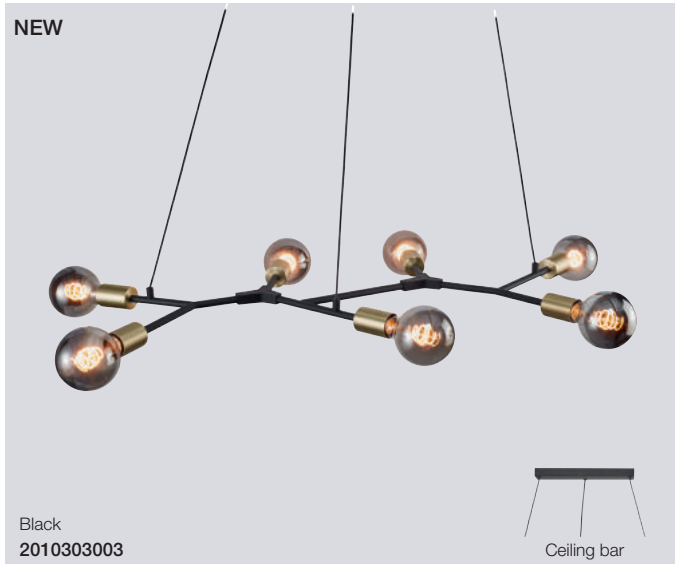

Pine Table

Masterbox	Qty 3
Size	H: 47 cm, W: 15 cm, L: 21 cm, Shade Ø: 13,5 cm, Pipe Ø: 1,53 cm, Base Ø: 15 cm, Tilt angle: 90°
Material	Metal
IP Class	IP20, Class 2
Cable	Cable: Black 150 cm non replaceable Switch on fixture
Light source	GU10, Max. 15W, Excl. light source,
Features	Industrial style, Beautiful light effect with holes in the shade, Material mix with matt metal and brass details

NEW

Grey
2010414010

Grey
2010414003

Pine Floor

Masterbox	Qty 3
Size	H: 133 cm, W: 37 cm, L: 18 cm, Shade Ø: 13,5 cm, Pipe Ø: 1,53 cm, Base Ø: 18 cm, Tilt angle: 90°
Material	Metal
IP Class	IP20, Class 2
Cable	Cable: Black 150 cm non replaceable Switch on fixture
Light source	GU10, Max. 15W, Excl. light source,
Features	Industrial style, Beautiful light effect with holes in the shade, Material mix with matt metal and brass details

Meet the Josefine's

no. 2010303003

no. 48933003

no. 48941003

no. 48955003

The innovative and playful design makes Josefine a decorative and modern series. The stringent tube contributes to an industrial look, which complements a rough and modern decor. In contrast to the industrial expression are the beautiful brass details and soft shapes, which result in an incredibly decorative series that balances minimalism and elegance in the finest possible manner. Furthermore, the Josefine series allows for personality in the use of decorative lights, illuminating the room in the finest manner imaginable.