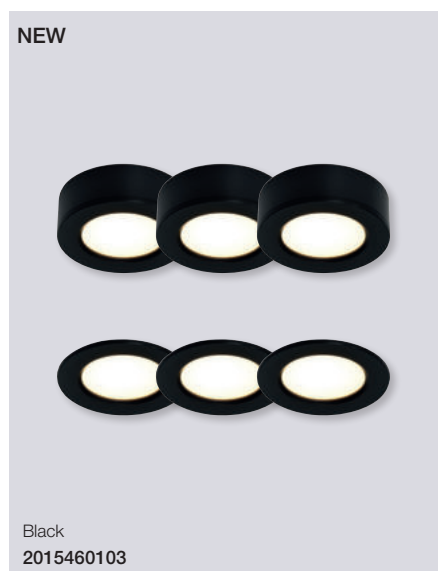

Kitchenio 1-kit Under cabinet

Masterbox	Qty 3
Size	H: 2,1 cm, W: 6,4 cm, L: 6,4 cm, D: 2,1 cm, Ø: 6,4 cm
Material	Plastic/Plastic
IP Class	IP20, Class 2
Light source	Fixed LED, Incl. 2W LED, Lumen 170, Kelvin 3000-4000, Life hours 25.000, RA 80, Beam angle 110°, Not dimmable
Features	2-Step MOODMAKER 3000K/4000K by switch optional, Parallel connection possible memory+reset option, Recessed or surface mounting screw/taped incl., 5 year LED guarantee

Kitchenio 3-kit Under cabinet

Masterbox	Qty 3
Size	H: 2,1 cm, W: 6,4 cm, L: 6,4 cm, Ø: 6,4 cm
Material	Plastic/Plastic
IP Class	IP20, Class 2
Light source	Fixed LED, Incl. 3X2W LED, Lumen 3X170, Kelvin 3000/4000, Life hours 25.000, RA 80, Beam angle 110°, Not dimmable
Features	2-Step MOODMAKER 3000K/4000K by switch optional, Parallel connection possible memory+reset option, Recessed or surface mounting screw/taped incl., 5 year LED guarantee