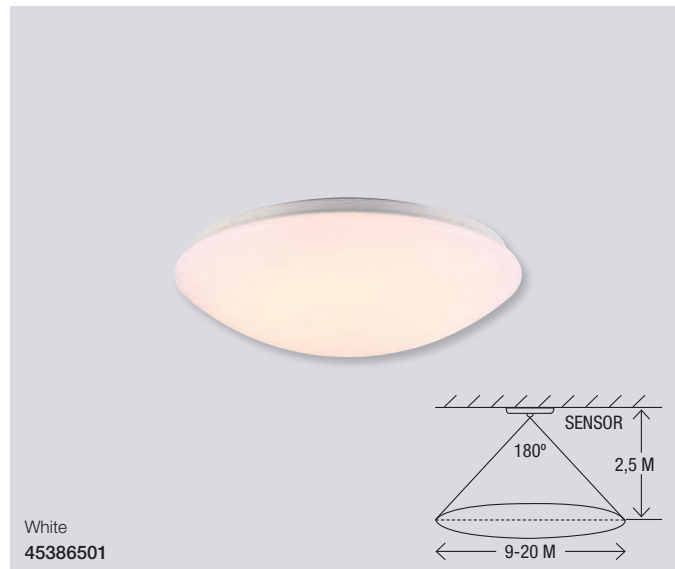

Ask 36 Sensor Ceiling

Masterbox	Qty 3
Size	D: 10,5 cm, Shade Ø: 36 cm
Material	Metal/Plastic
IP Class	IP44, Class 1
Light source	Fixed LED, Incl. 18W LED, Lumen 1.450, Kelvin 3000, Candela 364, Life hours 30.000, RA 80, Beam angle 120°, Not dimmable
Features	Microwave movement SENSOR INSIDE, Adjustable sensor: lux, time sec./min. & radius, Ideally suited for bathroom zone 2, 5 year LED guarantee