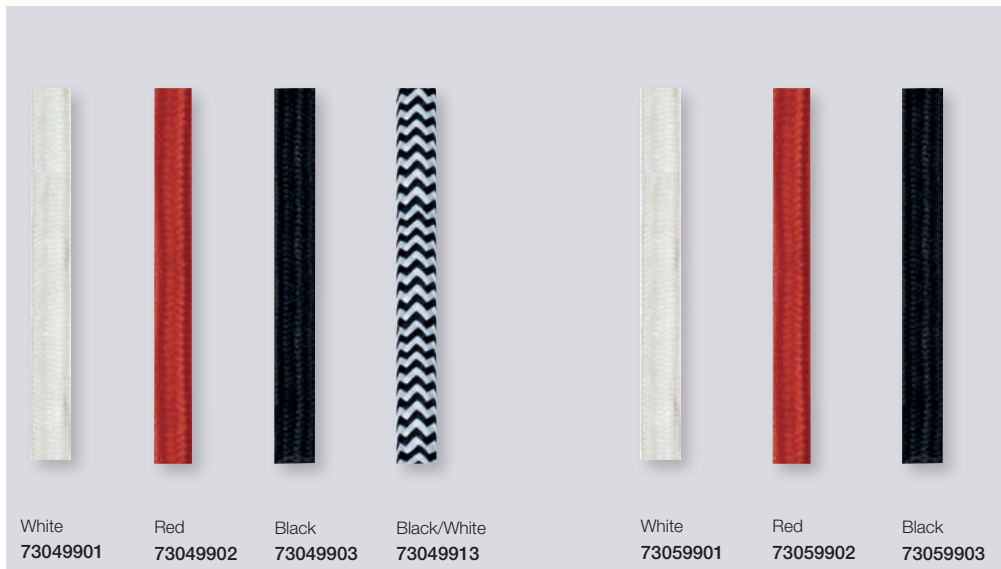

Spot box 19x19 cm Various

Masterbox Qty 12
Size H: 15 cm, W: 19 cm, L: 19 cm
Material Plastic

Brushed steel
0130032

White 73049901 Red 73049902 Black 73049903 Black/White 73049913

White 73059901 Red 73059902 Black 73059903