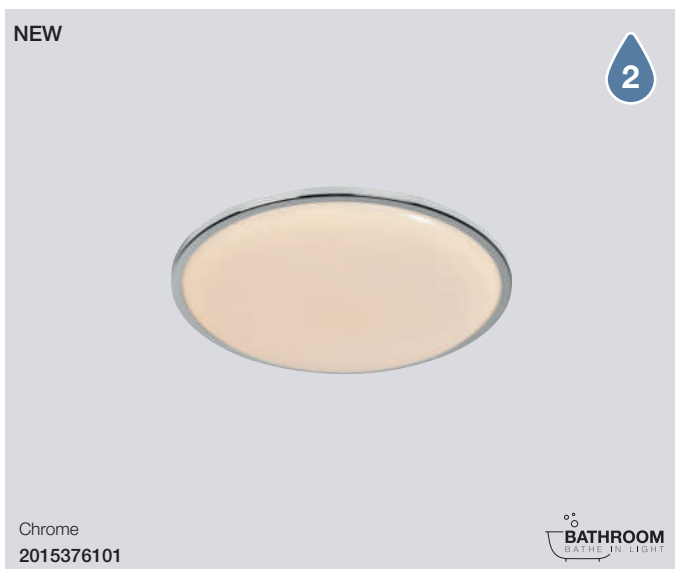

Theros Ceiling

Masterbox	Qty 3
Size	H: 4,8 cm, W: 35 cm, L: 35 cm, D: 4,8 cm
Material	Plastic/Aluminium
IP Class	IP44, Class 2
Light source	Fixed LED, Incl. 15W LED, Lumen 1.650, Kelvin 3000/4000, Life hours 25.000, RA 90, Not dimmable
Features	3-Step MOODMAKER 3000K/4000K+night light by switch, Back Night Light Function 100lm memory, Easy Twist installation, 5 year LED guarantee