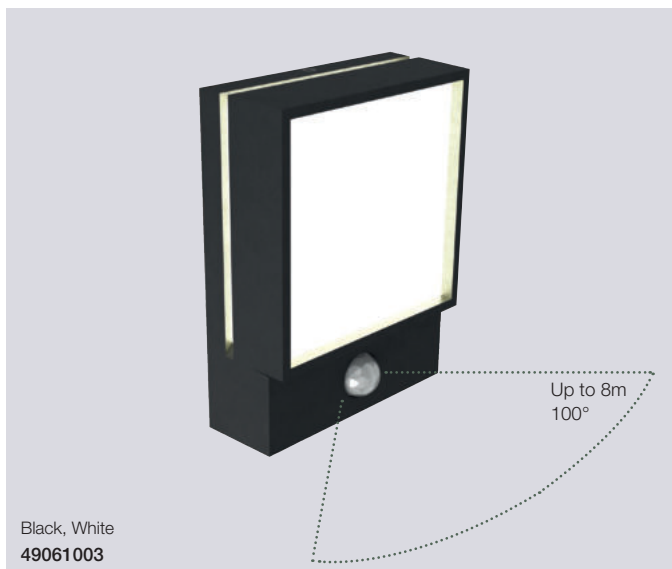

Black, White
49061003

Dalton Wall by Bønnelycke mdd

- **Masterbox** Qty 3
- **Size** H: 29,6 cm, W: 20 cm, D: 24,8 cm
- **Material** Stainless steel/Glass
- **IP Class** IP44, Class 1
- **Light source** E27, Max. 40W, Excl. light source,
- **Features** Parallel connection possible

Egon Wall

- **Masterbox** Qty 3
- **Size** H: 17,5 cm, W: 13 cm, D: 5,6 cm
- **Material** Aluminium/Plastic
- **IP Class** IP44, Class 1
- **Light source** Fixed LED, Incl. 8W LED,
  Lumen 450, Kelvin 2700, Life hours 25.000, RA 80,
  Beam angle 100°, Not dimmable
- **Features** Dual light LED, Build-in daylight and motion sensor,
  Parallel connection possible, 5 year LED guarantee