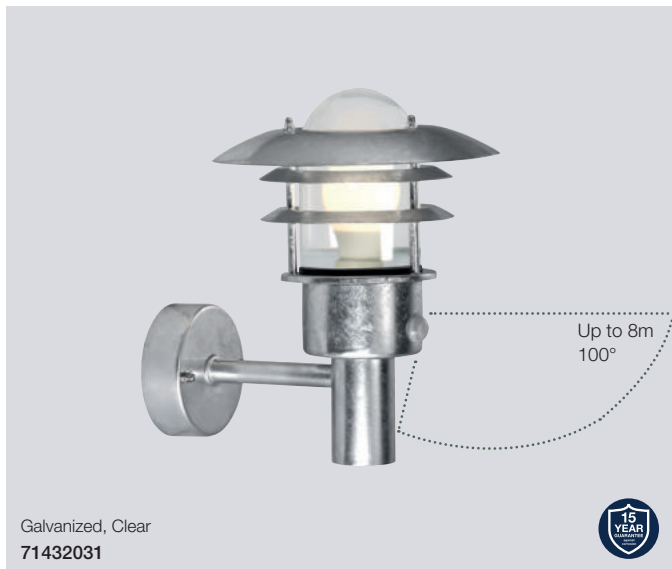

Lønstrup 22 Wall

Masterbox	Qty 3
Size	H: 26,5 cm, D: 26,5 cm, Shade Ø: 22 cm, Pipe Ø: 1,9 cm, Base mount: Ø 9,4 cm
Material	Galvanized steel/Glass
IP Class	IP44, Class 1
Light source	E27, Max. 60W, Excl. light source,
Features	Parallel connection possible, 15 year anti corrosion guarantee on Galvanized steel

Lønstrup 22 Sensor Wall

Masterbox	Qty 3
Size	H: 26,5 cm, D: 26,5 cm, Shade Ø: 22 cm, Pipe Ø: 1,9 cm, Base mount: Ø 9,4 cm
Material	Galvanized steel/Glass
IP Class	IP44, Class 1
Light source	E27, Max. 60W, Excl. light source,
Features	Parallel connection possible, 15 year anti corrosion guarantee on Galvanized steel