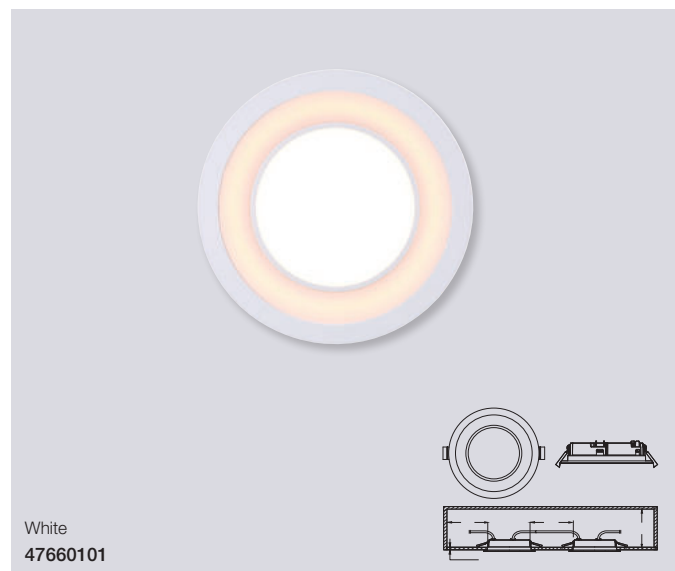

White
47660101

Clyde 15 4000K Downlight

Masterbox	Qty 3
Size	H: 3,3 cm, Ø: 14,5 cm, Mounting min. height: 5 cm Cut-out Ø: 13 cm
Material	Plastic/Plastic
IP Class	IP20, Class 2
Light source	Fixed LED, Incl. 12W LED, Incl. 3-Step MOODMAKER TM, Lumen 900, Kelvin 4000, Life hours 25.000, RA 80, Beam angle 120°, Not dimmable
Features	Parallel connection possible, 5 year LED guarantee

*Only for Benelux & France