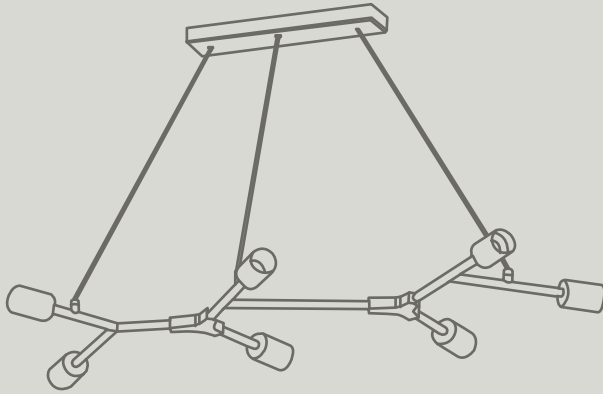

Meet the Josefine's

no. 2010303003