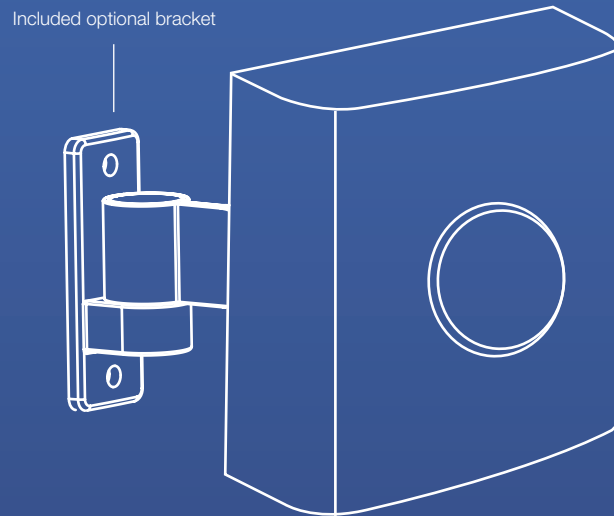

Bluetooth®

Smart Sensor

Smart Sensor 49091001 white - Smart Sensor 49091003 black

Smart Sensor is a wireless battery-operated lux and motion sensor with free mounting opportunities, as no cables to the sensor are required. The sensor operates via Bluetooth and is connected to the Nordlux Smart Light app, where you easily regulate the movement and darkness sensitivity of the sensor. Mount the sensor directly on the wall or with the enclosed bracket to determine the direction of the sensor. With the Nordlux Smart Light app you can easily determine, which Smart Light lamps or ordinary lamps with Nordlux Smart Light bulbs the sensor should control.