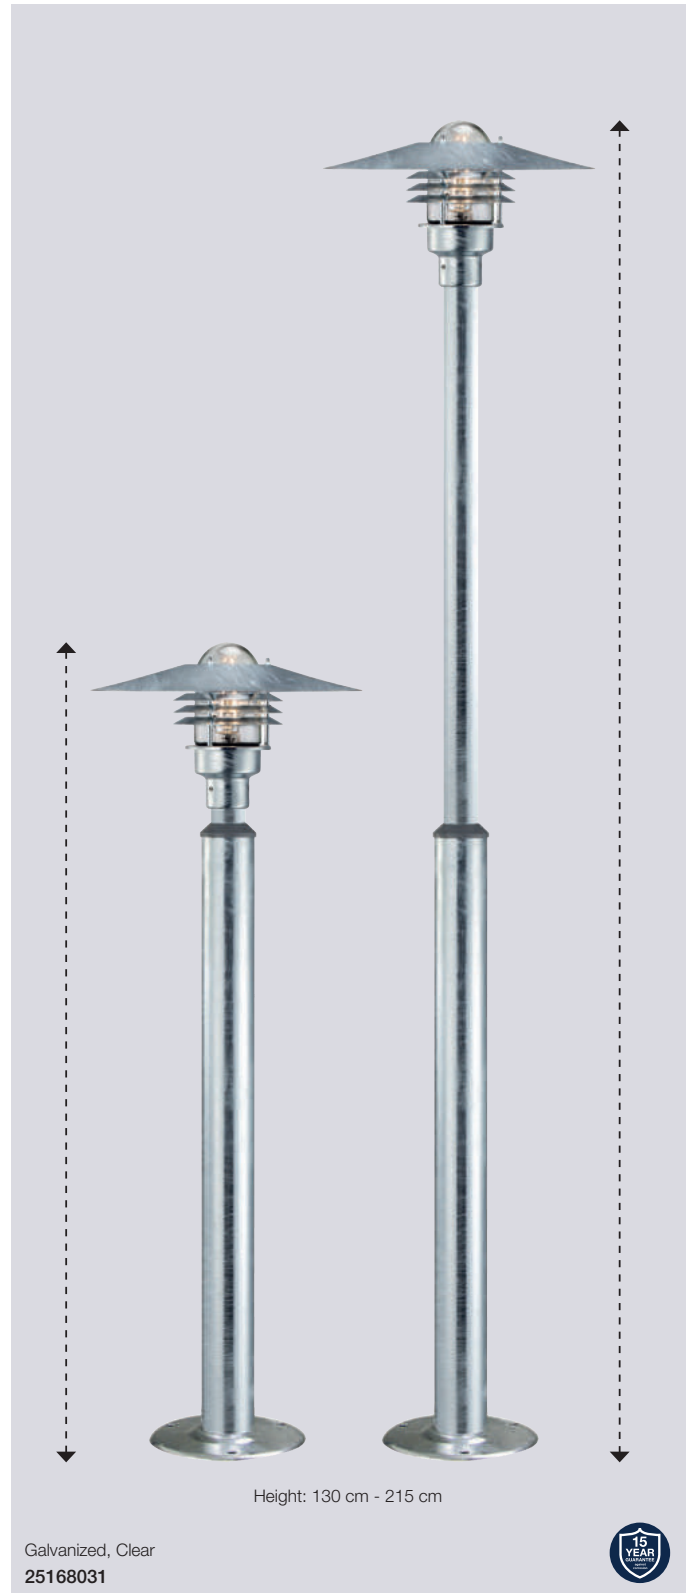

Galvanized,
Clear
25118031

Stainless steel,
Clear
25118034