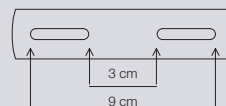

Bracket - Hole distance

Grant Pendant

Masterbox	Qty 3
Size	H: 29,23 cm, W: 14,5 cm, L: 69,3 cm
Canopy	Color: Black/Brass, Material: Metal Ø: 10 cm, H: 2,5 cm
Material	Metal/Glass
IP Class	IP20, Class 2
Light source	E14, Max. 25W, Excl. light source,
Features	Modern and glamour style, Mixed materials, metal and mouthblown glass Three glass domes that emits a soft light