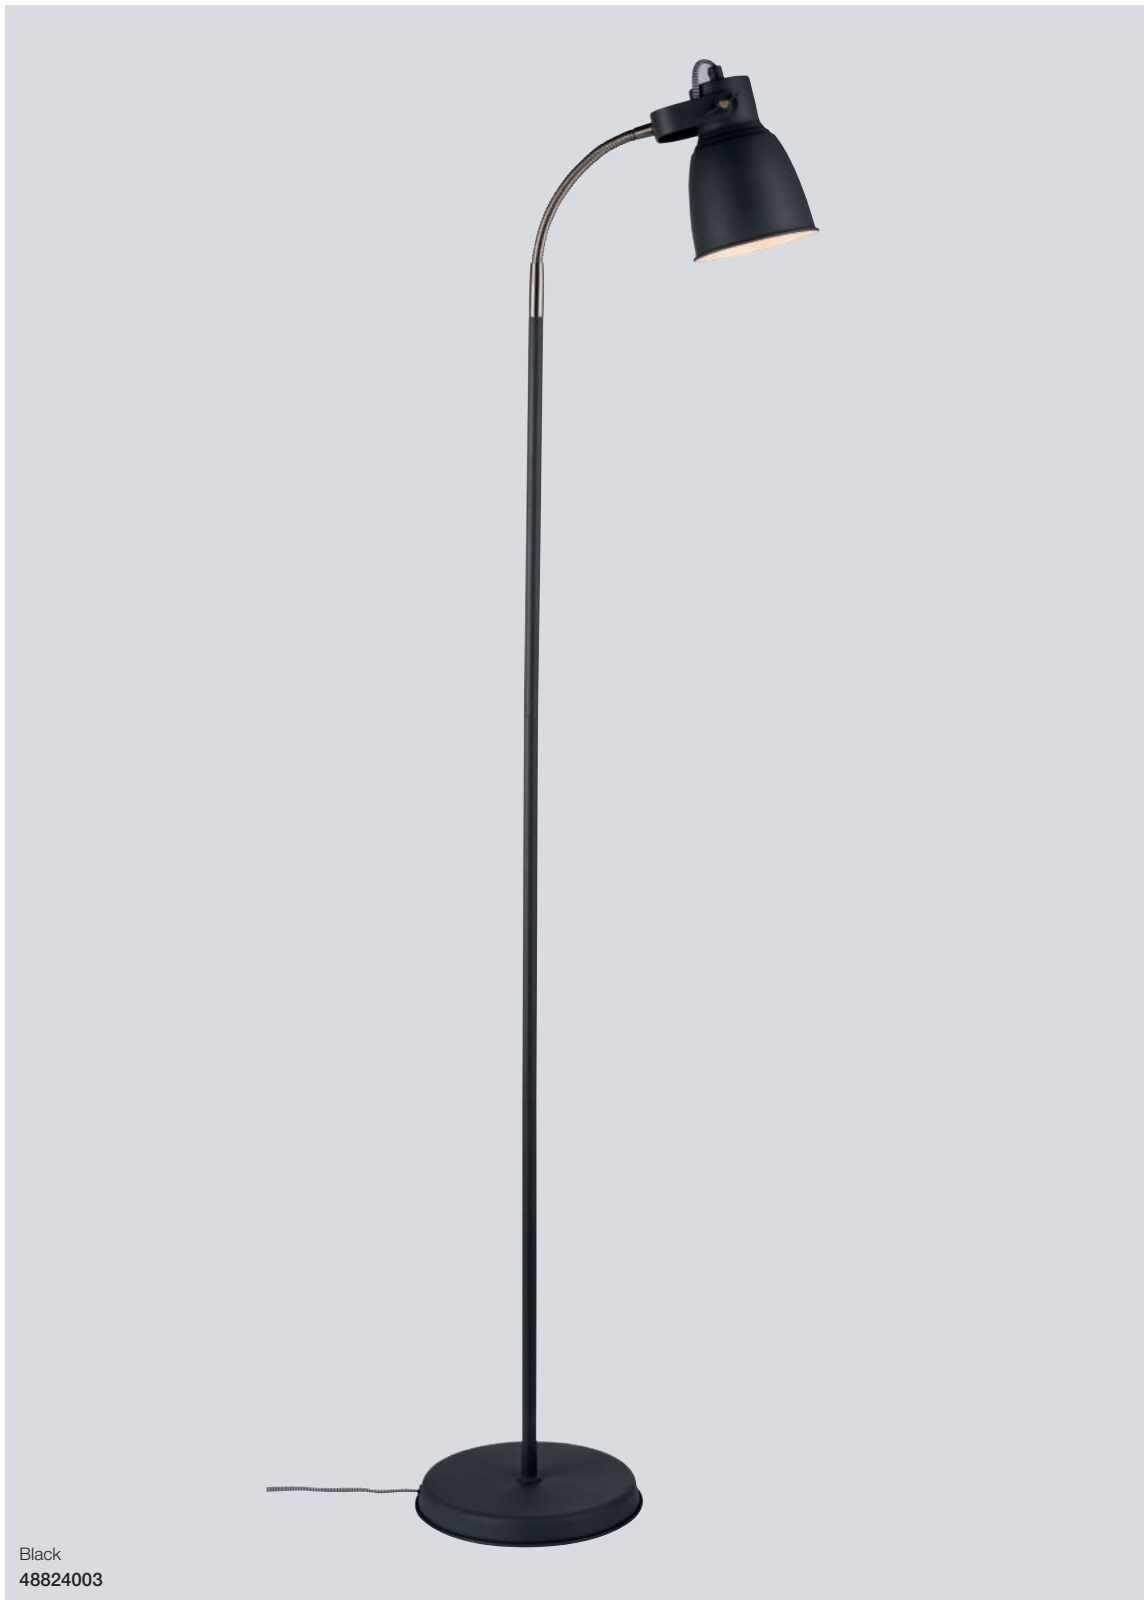

Adrian 25 Pendant

Masterbox	Qty 3
Size	Shade Ø: 25 cm, Shade H: 28 cm, Tilt angle: 180°
Material	Metal/Plastic
IP Class	IP20, Class 2
Cable	Textile cable: Black/White/Black 200 cm non replaceable
Canopy	Color: Black/Grey, Material: Metal Ø: 12 cm, H: 7 cm
Light source	E27, Max. 25W, Excl. light source,
Features	Industrial style, Tilttable shade

Black
48801003

Grey
48801011

Rough surface
Adjustable screws
Light through screws

Black
48815003

Grey
48815011

Rough surface
Adjustable screws
Light through screws

Adrian Wall

Masterbox	Qty 3
Size	H: 22 cm, D: 17 cm, Shade Ø: 12,5 cm, Base mount: Ø10 cm Tilt angle: 180°
Material	Metal/Plastic
IP Class	IP20, Class 2
Cable	Textile cable: Black/White/Black 150 cm replaceable Switch on cable
Light source	E27, Max. 25W, Excl. light source,
Features	Industrial style, Adjustable head

Adrian Table

Masterbox	Qty 3
Size	H: 47 cm, Shade Ø: 12,5 cm, Pipe Ø: 1,5 cm, Base Ø: 16 cm, Tilt angle: 180°
Material	Metal/Plastic
IP Class	IP20, Class 2
Cable	Textile cable: Black/White/Black 150 cm non replaceable Switch on cable
Light source	E27, Max. 25W, Excl. light source,
Features	Industrial style, Adjustable head

Grey
48824011

Rough surface
Adjustable screws
Light through screws

Black
48824003

Adrian Floor

Masterbox	Qty 2
Size	H: 151 cm, Shade Ø: 12,5 cm, Pipe Ø: 1,5 cm, Base Ø: 23 cm, Tilt angle: 360°
Material	Metal/Plastic
IP Class	IP20, Class 2
Cable	Textile cable: Black/White/Black 180 cm non replaceable Switch on cable
Light source	E27, Max. 25W, Excl. light source,
Features	Industrial style, Flexible tube to direct light where needed