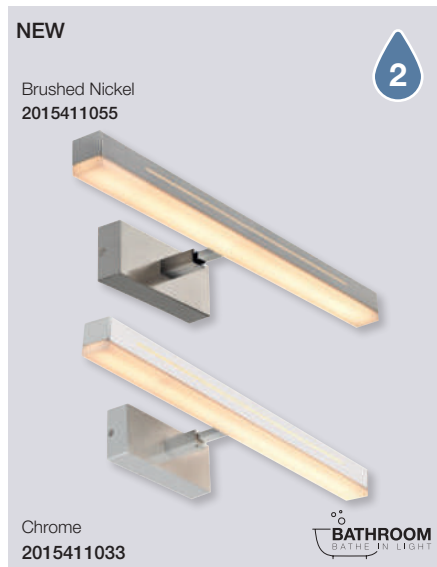

180

Otis 40 Wall

Masterbox	Qty 3
Size	H: 7,2 cm, W: 14,6 cm, L: 40 cm, D: 7,2 cm
Material	Aluminium/Plastic
IP Class	IP44, Class 2
Light source	Fixed LED, Incl. 13W LED, Lumen 1.300, Kelvin 3000, Life hours 25.000, RA 90, Not dimmable
Features	2-Step MOODMAKER by wall switch: 100%-night light, Night Light Function 20lm memory, Cabinet bracket included, 5 year LED guarantee