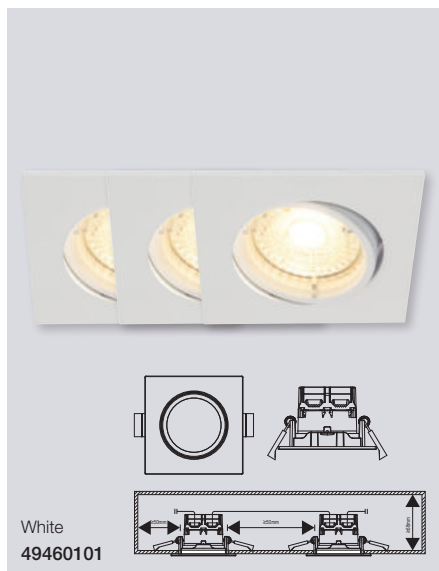

White
49460101

Dorado square 4000K 3-Kit Dim Tilt Downlight

- **Masterbox** Qty 3
- **Size** H: 5,4 cm, Ø: 8,5 cm,
  Mounting min. height: 6,8 cm
  Cut-out Ø: 7,2 cm, Tilt angle: 12°
- **Material** Plastic/Metal
- **IP Class** IP20, Class 2
- **Light source** Fixed LED, Incl. 3X5,5W LED,
  Lumen 3X380, Kelvin 4000, Life hours 20.000, RA 80,
  Beam angle 36°, Dimmable
- **Features** Parallel connection possible, 5 year LED guarantee

*Only for Benelux & France