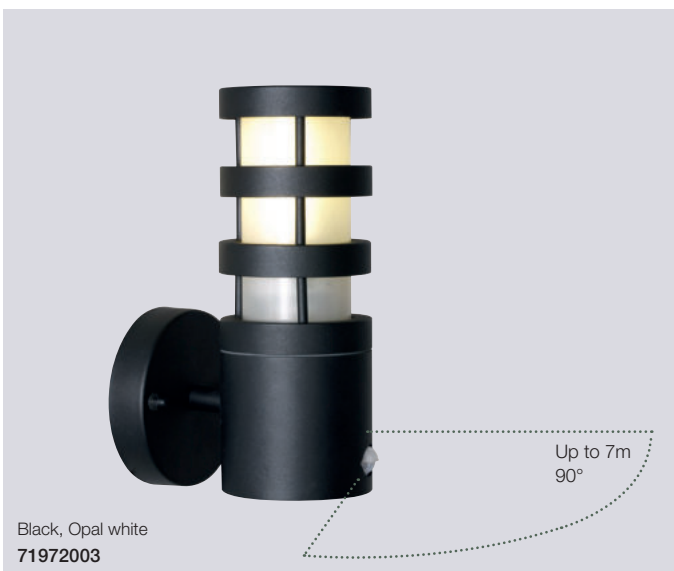

Black, Opal white
71971003

Darwin Wall

Masterbox	Qty 3
Size	H: 24 cm, W: 11 cm, D: 15 cm, Ø: 9 cm, Base mount: Ø11 cm
Material	Aluminium/Plastic
IP Class	IP44, Class 1
Light source	E27, Max. 18W, Excl. light source,
Features	Parallel connection possible