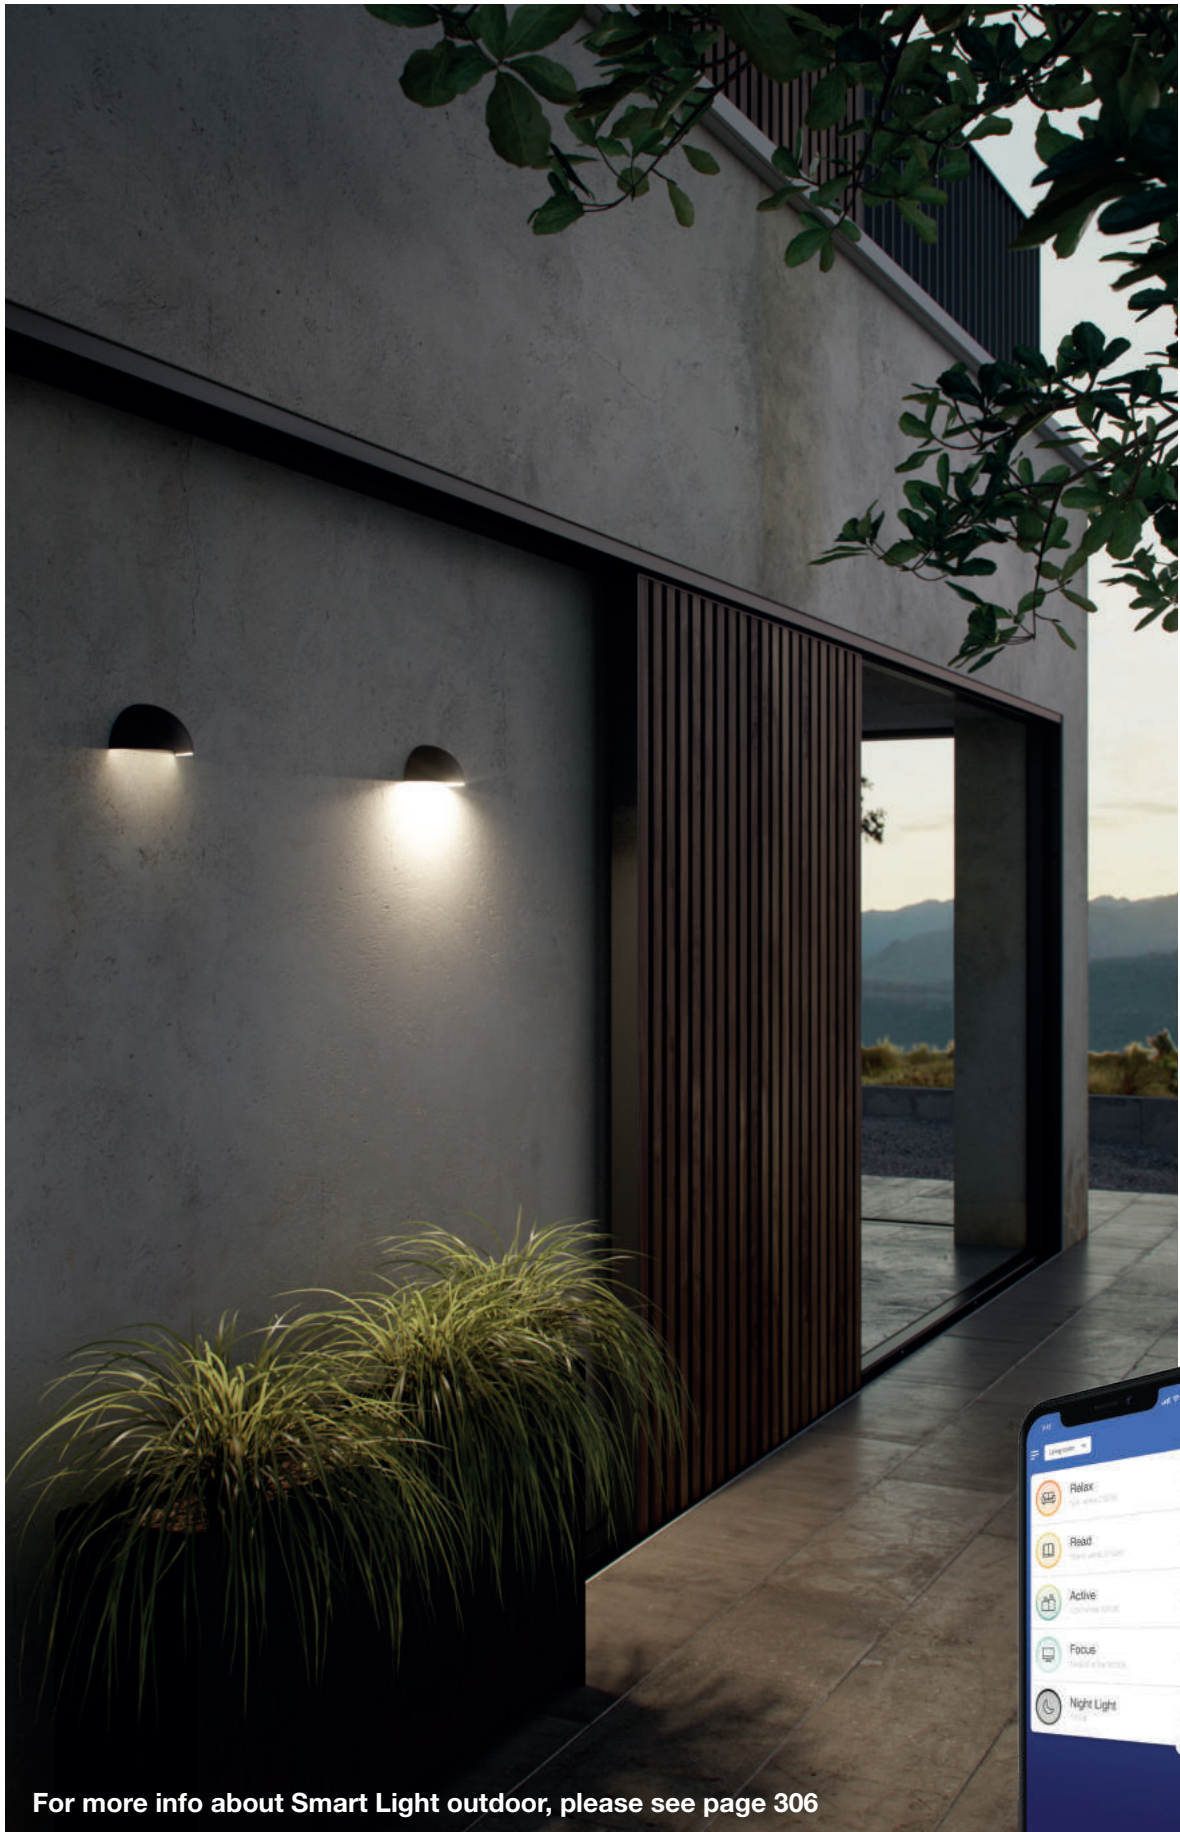

Calvi Wall

Masterbox	Qty 3
Size	H: 15 cm, W: 7,1 cm, L: 4 cm
Material	Aluminium/Glass
IP Class	IP54, Class 1
Light source	Fixed LED, Lumen 210, Kelvin 2700, Life hours 30.000, RA 80, Beam angle 210°, Not dimmable
Features	Slim elegant design, No visible screws, Cozy up- and down-light, 5 year LED guarantee