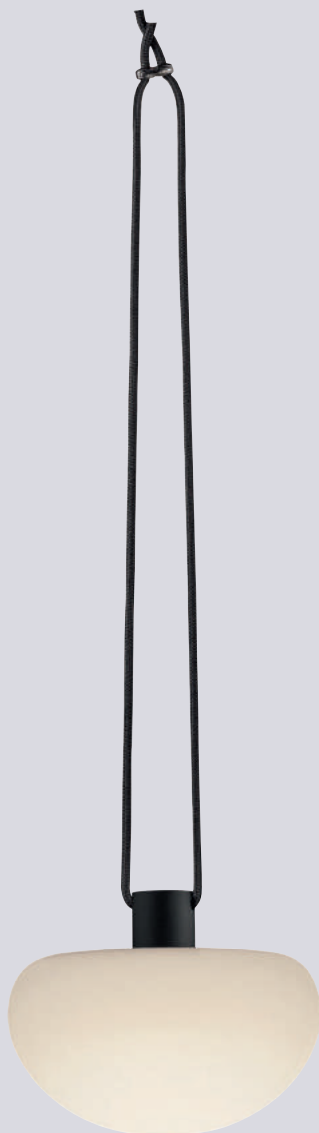

NEW

1st CLICK
100%

300
LUMEN
5
HOURS

2nd CLICK
60%

200
LUMEN
10
HOURS

3rd CLICK
30%

100
LUMEN
16
HOURS

White
2018103003

NEW