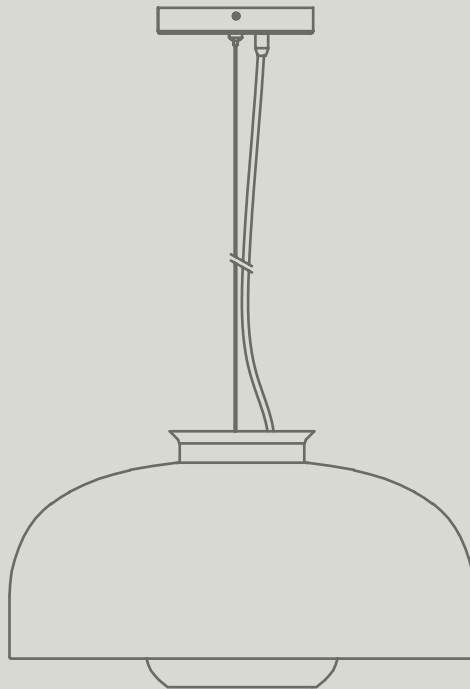

Meet Miry

no. 2010733003 black / no. 2010733010 grey

Miry is a decorative series in metal with an element of white opal glass in the middle of the shade. The glass element protrudes both on the top and bottom of the shade, thus ensuring that the light is directed both upwards and downwards. The white opal glass covers the light source and contributes to a soft and comfortable light.