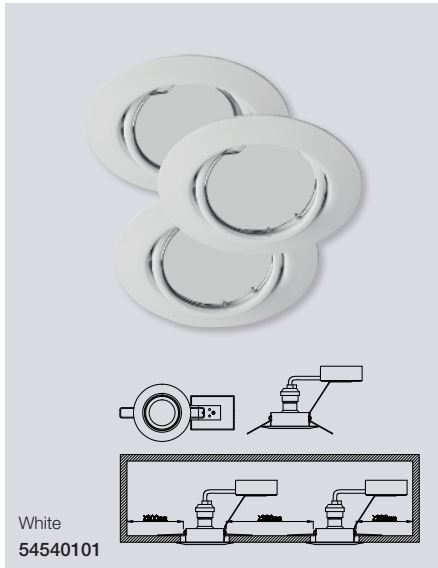

Triton 3-kit Downlight

Masterbox	Qty 6
Size	H: 8,7 cm, Ø: 9 cm, Mounting min. height: 15 cm Cut-out Ø: 7,5 cm, 5.4 Ltr. Tilt angle: 25°
Material	Metal
IP Class	IP23, Class 2
Light source	GU10, Max. 3X35W, Excl. light source,
Features	Parallel connection possible

Recess 3-Kit LED COB Downlight

Masterbox	Qty 3
Size	H: 7,95 cm, Ø: 8,15 cm, Mounting min. height: 15 cm Cut-out Ø: 7,5 cm, 5.4 Ltr., Tilt angle: 25°
Material	Metal
IP Class	IP23, Class 2
Cable	Cable: Black 200 cm replaceable
Light source	GU10, Max. 3X35W, Incl. 3X3W COB, Lumen 3X175, Kelvin 3000, Candela 350, Life hours 25.000, RA 80, Beam angle 38°, Not dimmable Light source energy class A+