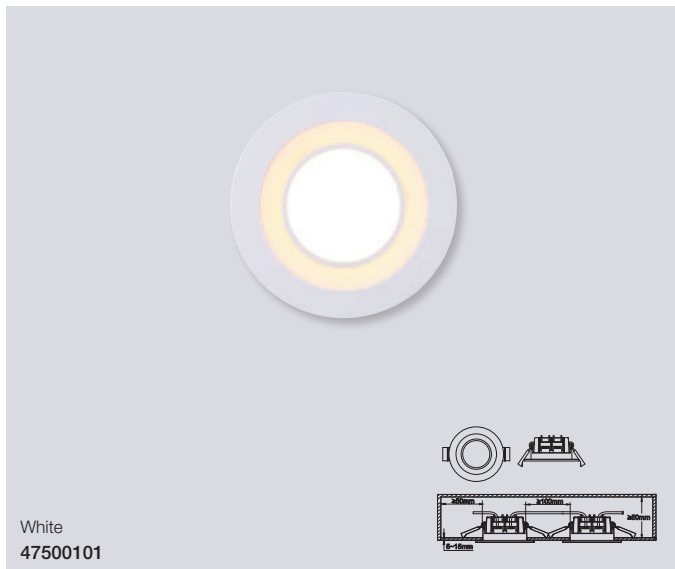

White
47550101

Black
47550103

White/
brushed steel
47550132

Fallon Long Built-On

Masterbox	Qty 3
Size	D: 12 cm, Ø: 10 cm
Material	Metal/Plastic
IP Class	IP20, Class 2
Light source	Fixed LED, Incl. 8.5W LED, Lumen 500, Kelvin 2700, Life hours 20.000, RA 80, Beam angle 110°, Not dimmable
Features	4-Step MOODMAKER dim both/inner100%-50%/outer ring, Memory & reset function, Parallel connection possible, External connector block, 5 year LED guarantee