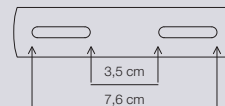

Bracket - Hole distance

Grant Table

Masterbox	Qty 3
Size	H: 41 cm, Shade Ø: 14,5 cm, Base Ø: 20 cm
Material	Metal/Glass
IP Class	IP20, Class 2
Cable	Cable: Black/White 180 cm non replaceable Switch on cable
Light source	E14, Max. 40W, Excl. light source,
Features	Modern and glamour style, Mixed materials, metal and mouthblown glass

Grant Wall

Masterbox	Qty 3
Size	H: 16,4 cm, D: 20,7 cm, Shade Ø: 14,5 cm, Base mount: Ø10 cm
Material	Metal/Glass
IP Class	IP20, Class 2
Cable	Cable: Black/White 200 cm replaceable Switch on cable
Light source	E14, Max. 40W, Excl. light source,
Features	Modern and glamour style, Mixed materials, metal and mouthblown glass

NEW