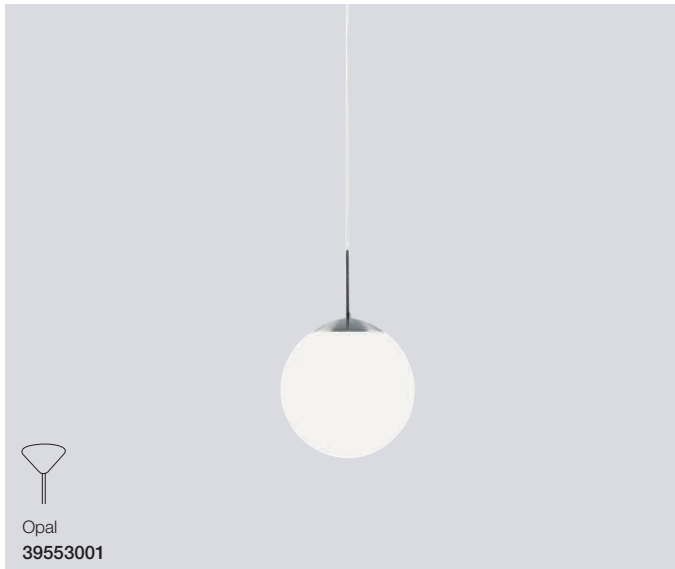

Cafe 15 Pendant

Masterbox	Qty 3
Size	H: 29 cm, Shade Ø: 15 cm, Shade H: 15 cm
Material	Glass/Metal
IP Class	IP20, Class 2
Cable	Cable: Clear 180 cm non replaceable
Canopy	Color: White, Material: Plastic Ø: 12,5 cm, H: 8,5 cm
Light source	E27, Max. 15W, Excl. light source,
Features	Mouthblown glass