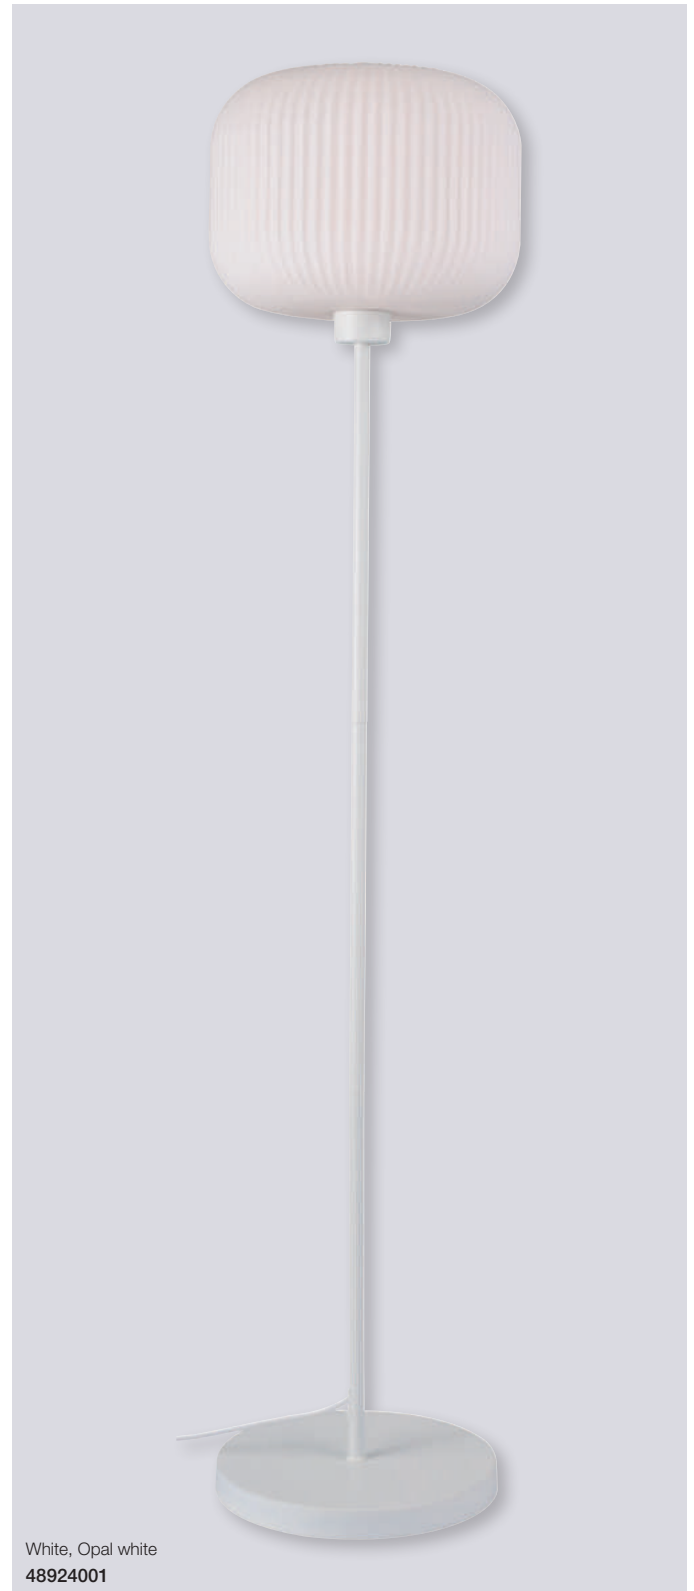

Milford Floor

Masterbox	Qty 2
Size	H: 139,4 cm, Shade Ø: 30 cm, Base Ø: 28 cm
Material	Metal/Glass
IP Class	IP20, Class 2
Cable	Textile cable: White 180 cm non replaceable Switch on cable
Light source	E27, Max. 40W, Excl. light source,
Features	Glass, Opal mouthblown glass