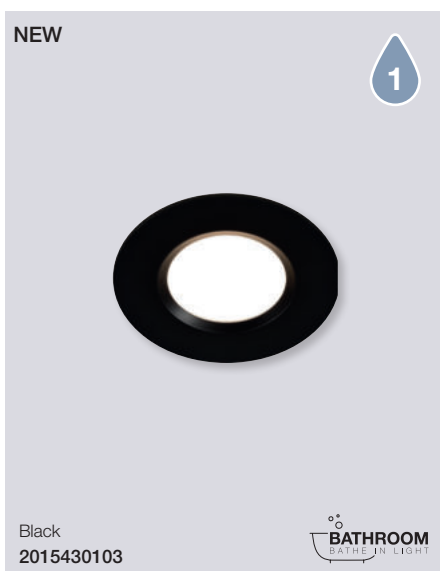

180

Otis 40 Wall

Masterbox	Qty 3
Size	H: 7,2 cm, W: 14,6 cm, L: 40 cm, D: 7,2 cm
Material	Aluminium/Plastic
IP Class	IP44, Class 2
Light source	Fixed LED, Incl. 13W LED, Lumen 1.300, Kelvin 3000, Life hours 25.000, RA 90, Not dimmable
Features	2-Step MOODMAKER by wall switch: 100%-night light, Night Light Function 20lm memory, Cabinet bracket included, 5 year LED guarantee

Otis 60 Wall

Masterbox	Qty 3
Size	H: 7,2 cm, W: 14,6 cm, L: 60 cm, D: 7,2 cm
Material	Aluminium/Plastic
IP Class	IP44, Class 2
Light source	Fixed LED, Incl. 16W LED, Lumen 1.650, Kelvin 3000, Life hours 25.000, RA 90, Not dimmable
Features	2-Step MOODMAKER by wall switch: 100%-night light, Night Light Function 35lm memory, Cabinet bracket included, 5 year LED guarantee