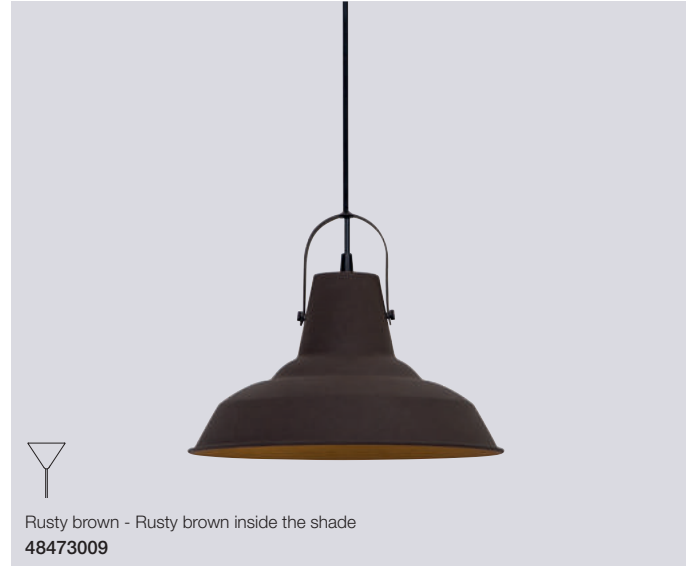

NEW

Rusty brown - Rusty brown inside the shade
2011103003

Andy Pendant

Masterbox	Qty 2
Size	H: 16,8 cm, W: 20 cm, L: 80 cm, Shade Ø: 20 cm
Material	Metal
IP Class	IP20, Class 2
Cable	Textile cable: Black 200 cm non replaceable
Canopy	Color: Rusty, Material: Metal Ø: 35x9 cm, H: 2,5 cm
Light source	E27, Max. 40W, Excl. light source,
Features	Industrial style, Rust colour and rough surface, Three lamp heads that emits a good practical light