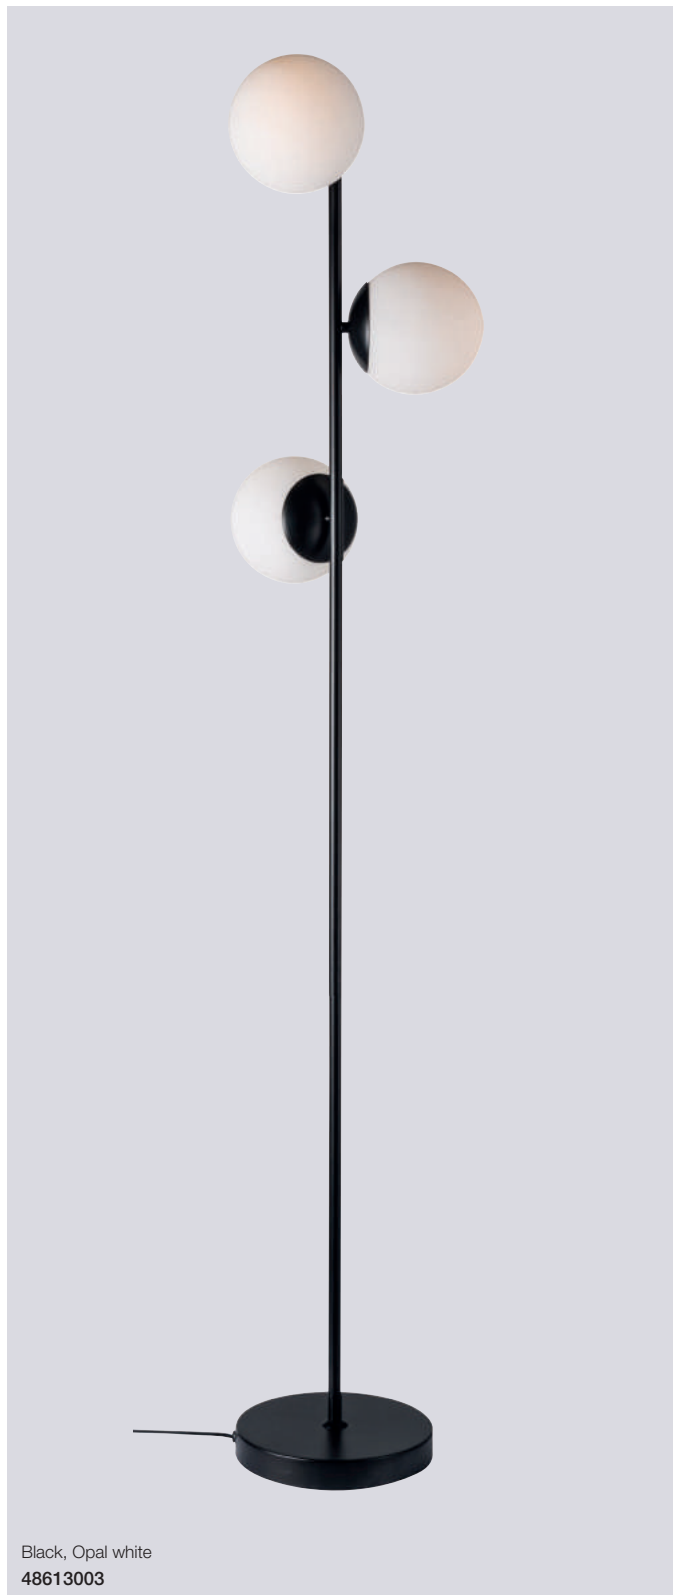

Black, Opal white
48603003

Black, Opal white
48613003

Lilly Pendant

Masterbox	Qty 2
Size	H: 36,5 cm, W: 32 cm, Shade Ø: 15 cm
Material	Metal/Glass
IP Class	IP20, Class 2
Cable	Textile cable: Black 200 cm non replaceable
Canopy	Color: Black, Material: Plastic Ø: 12,3 cm, H: 8,7 cm
Light source	E14, Max. 3X40W, Excl. light source,
Features	Modern and glamour style, Opal mouthblown glass

Lilly Floor

Masterbox	Qty 2
Size	H: 150 cm, Shade Ø: 15 cm, Base Ø: 23 cm
Material	Metal/Glass
IP Class	IP20, Class 2
Cable	Cable: Black 150 cm non replaceable Switch on cable
Light source	E14, Max. 3X15W, Excl. light source,
Features	Modern style, Opal mouthblown glass