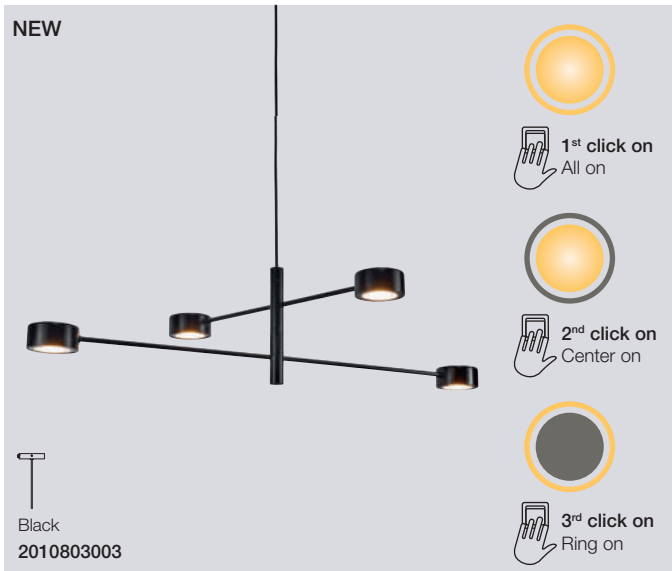

NEW

Black
2010844003

Clyde Floor

Masterbox	Qty 2
Size	H: 138 cm, W: 23 cm, L: 26,6 cm, Shade Ø: 8,5 cm, Pipe Ø: 1,6 cm, Base Ø: 23 cm, Tilt angle: 130°
Material	Metal/Plastic
IP Class	IP20, Class 2
Cable	Textile cable: Black 150 cm non replaceable Switch on cable
Light source	Fixed LED, Incl. 2X5W LED, Incl. 3-Step MOODMAKER™ with memory, Lumen 2X350, Kelvin 2700, Life hours 25.000, RA 80, Beam angle 120°, Not dimmable
Features	Minimalistic design, Adjustable construction, 350 lumen per head, 5 year LED guarantee

Clyde Pendant

Masterbox	Qty 2
Size	H: 22,25 cm, W: 8,5 cm, L: 89,6 cm, Shade Ø: 8,5 cm, Tilt angle: 320°
Material	Metal/Plastic
IP Class	IP20, Class 2
Cable	Textile cable: Black 200 cm non replaceable
Canopy	Color: Black, Material: Metal, Ø: 12,5 cm, H: 2,5 cm
Light source	Fixed LED, Incl. 4X5W SMD, Incl. 3-Step MOODMAKER™ with memory, Lumen 4X350, Kelvin 2700, Life hours 25.000, RA 80, Beam angle 120°, Not dimmable
Features	Minimalistic design, Adjustable construction, 350 lumen per head, 5 year LED guarantee

Clyde Pendant

Masterbox	Qty 2
Size	H: 9,3 cm, W: 8,5 cm, L: 115 cm
Material	Metal/Plastic
IP Class	IP20, Class 2
Cable	Textile cable: Black 200 cm non replaceable
Canopy	Color: Black, Material: Metal, Ø: 35x9 cm, H: 2,5 cm
Light source	Fixed LED, Incl. 4X5W SMD, Incl. 3-Step MOODMAKER™, Lumen 4X350, Kelvin 2700, Life hours 25.000, RA 80, Beam angle 120°, Not dimmable
Features	Minimalistic design, 3-step MOODMAKER™ with memory function, 350 lumen per head, 5 year LED guarantee