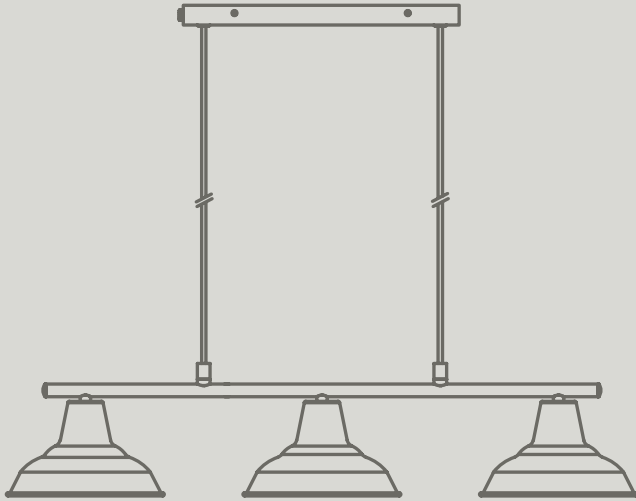

Meet the Andy's

no. 2011103003