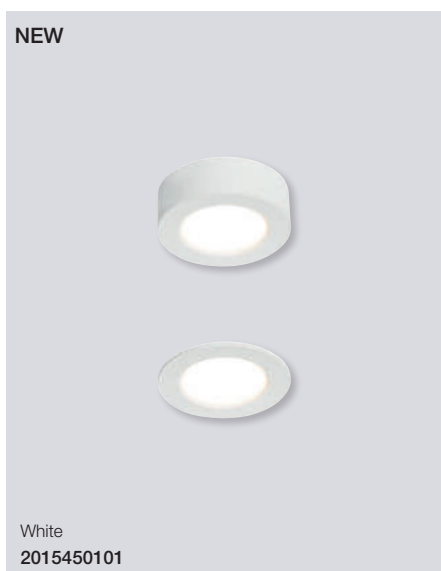

Kitchenio 1-kit Under cabinet

Masterbox	Qty 3
Size	H: 2,1 cm, W: 6,4 cm, L: 6,4 cm, D: 2,1 cm, Ø: 6,4 cm
Material	Plastic/Plastic
IP Class	IP20, Class 2
Light source	Fixed LED, Incl. 2W LED, Lumen 170, Kelvin 3000-4000, Life hours 25.000, RA 80, Beam angle 110°, Not dimmable
Features	2-Step MOODMAKER 3000K/4000K by switch optional, Parallel connection possible memory+reset option, Recessed or surface mounting screw/taped incl., 5 year LED guarantee

Kitchenio 3-kit Under cabinet

Masterbox	Qty 3
Size	H: 2,1 cm, W: 6,4 cm, L: 6,4 cm, Ø: 6,4 cm
Material	Plastic/Plastic
IP Class	IP20, Class 2
Light source	Fixed LED, Incl. 3X2W LED, Lumen 3X170, Kelvin 3000/4000, Life hours 25.000, RA 80, Beam angle 110°, Not dimmable
Features	2-Step MOODMAKER 3000K/4000K by switch optional, Parallel connection possible memory+reset option, Recessed or surface mounting screw/taped incl., 5 year LED guarantee