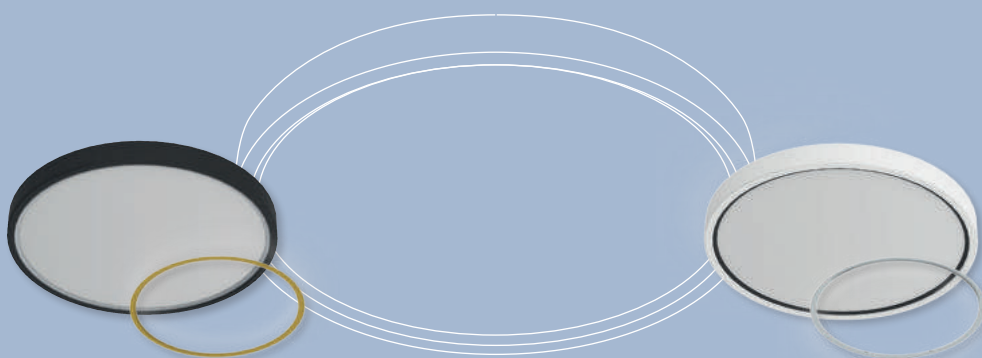

Noxy

BATHE IN LIGHT

Noxy 2015356101 white + black and chrome ring
Noxy 2015356103 black + aluminium and brushed brass ring

On/Off and special features operated by standard wall switch

3-Step MOODMAKER™ scene select (switch)

1st Switch on 100% 4000 Kelvin

2nd Switch on 100% 3000 Kelvin

3rd Switch on 100lm 3000 Kelvin (night light)

RA90 – Natural Light

Night light only backwards to the ceiling (indirect light effect)

Memory & reset function when the light is tuned off/on 5 times

Easy twist lock connection & easy installation by 1 person