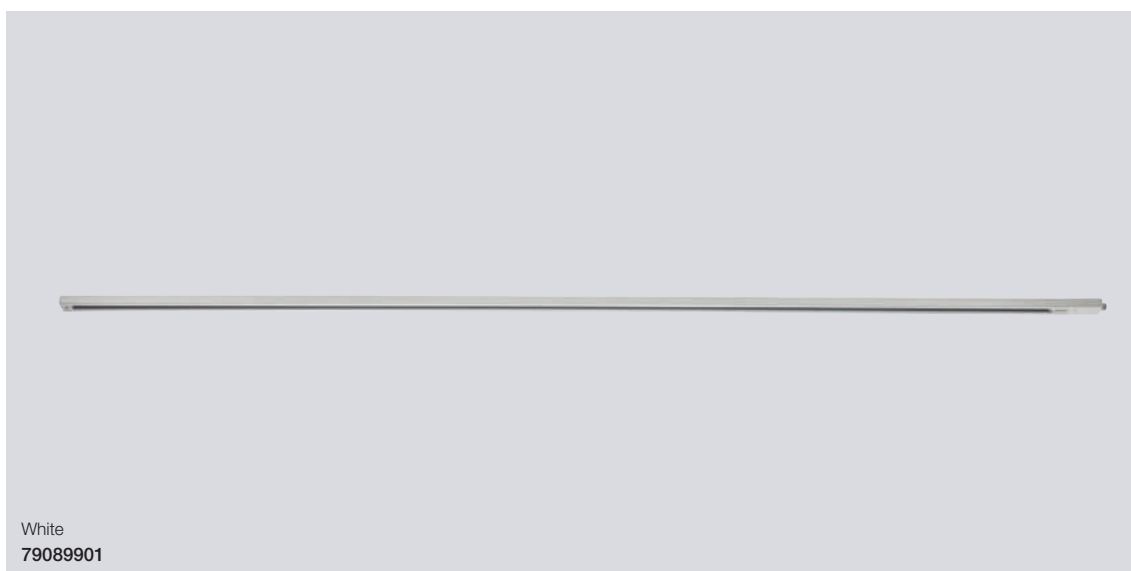

White
79089901

Link 2M Rail

Masterbox	Qty 3
Size	W: 3,5 cm, L: 207 cm, D: 1,8 cm
Material	Metal
IP Class	IP20, Class 1
Light source	Max. 690W
Features	Adaptor included