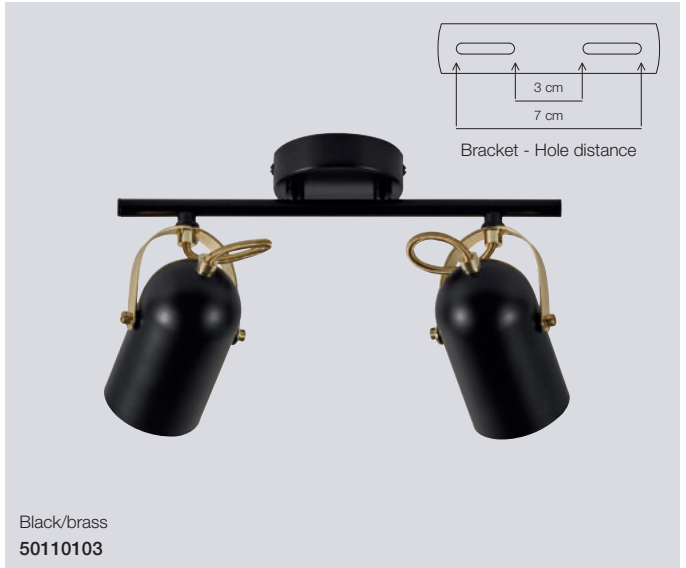

White
72091001

Black
72091003

White
74811001

Black
74811003

Explore Wall

Masterbox	Qty 6
Size	H: 8 cm, W: 5,5 cm, D: 14 cm, Shade Ø: 5,5 cm, Pipe Ø: 1,3 cm, Base mount: Ø8 cm
Material	Metal
IP Class	IP20, Class 2
Cable	Cable: Clear 200 cm replaceable, Switch on fixture
Light source	GU10, Max. 7W, Incl. 3W LED SMD, Lumen 200, Kelvin 2700, Candela 90, Life hours 25.000, RA 80, Beam angle 110°, Not dimmable Light source energy class A+
Features	Contemporary and simple style

Explore Wall

Masterbox	Qty 6
Size	H: 12 cm, W: 8 cm, D: 24 cm, Shade Ø: 5,5 cm, Flex arm: 21,5 cm, Pipe Ø: 1 cm, Base mount: Ø8 cm
Material	Metal
IP Class	IP20, Class 2
Cable	Cable: Clear 200 cm replaceable, Switch on fixture
Light source	GU10, Max. 7W, Incl. 3W LED SMD, Lumen 200, Kelvin 2700, Candela 90, Life hours 25.000, RA 80, Beam angle 110°, Not dimmable Light source energy class A+
Features	Contemporary and simple style

Black
74830003

White
74830001

Explore SpotLight

Masterbox	Qty 3
Size	H: 16,5 cm, L: 48 cm, D: 16,5 cm, Shade Ø: 5,5 cm, Pipe Ø: 1,6 cm, Base mount: Ø9 cm
Material	Metal
IP Class	IP20, Class 1
Light source	GU10, Max. 3X7W, Incl. 3X3W LED, Lumen 3X200, Kelvin 2700, Candela 90, Life hours 25.000, RA 80, Beam angle 110°, Not dimmable Light source energy class A+
Features	Contemporary and simple style