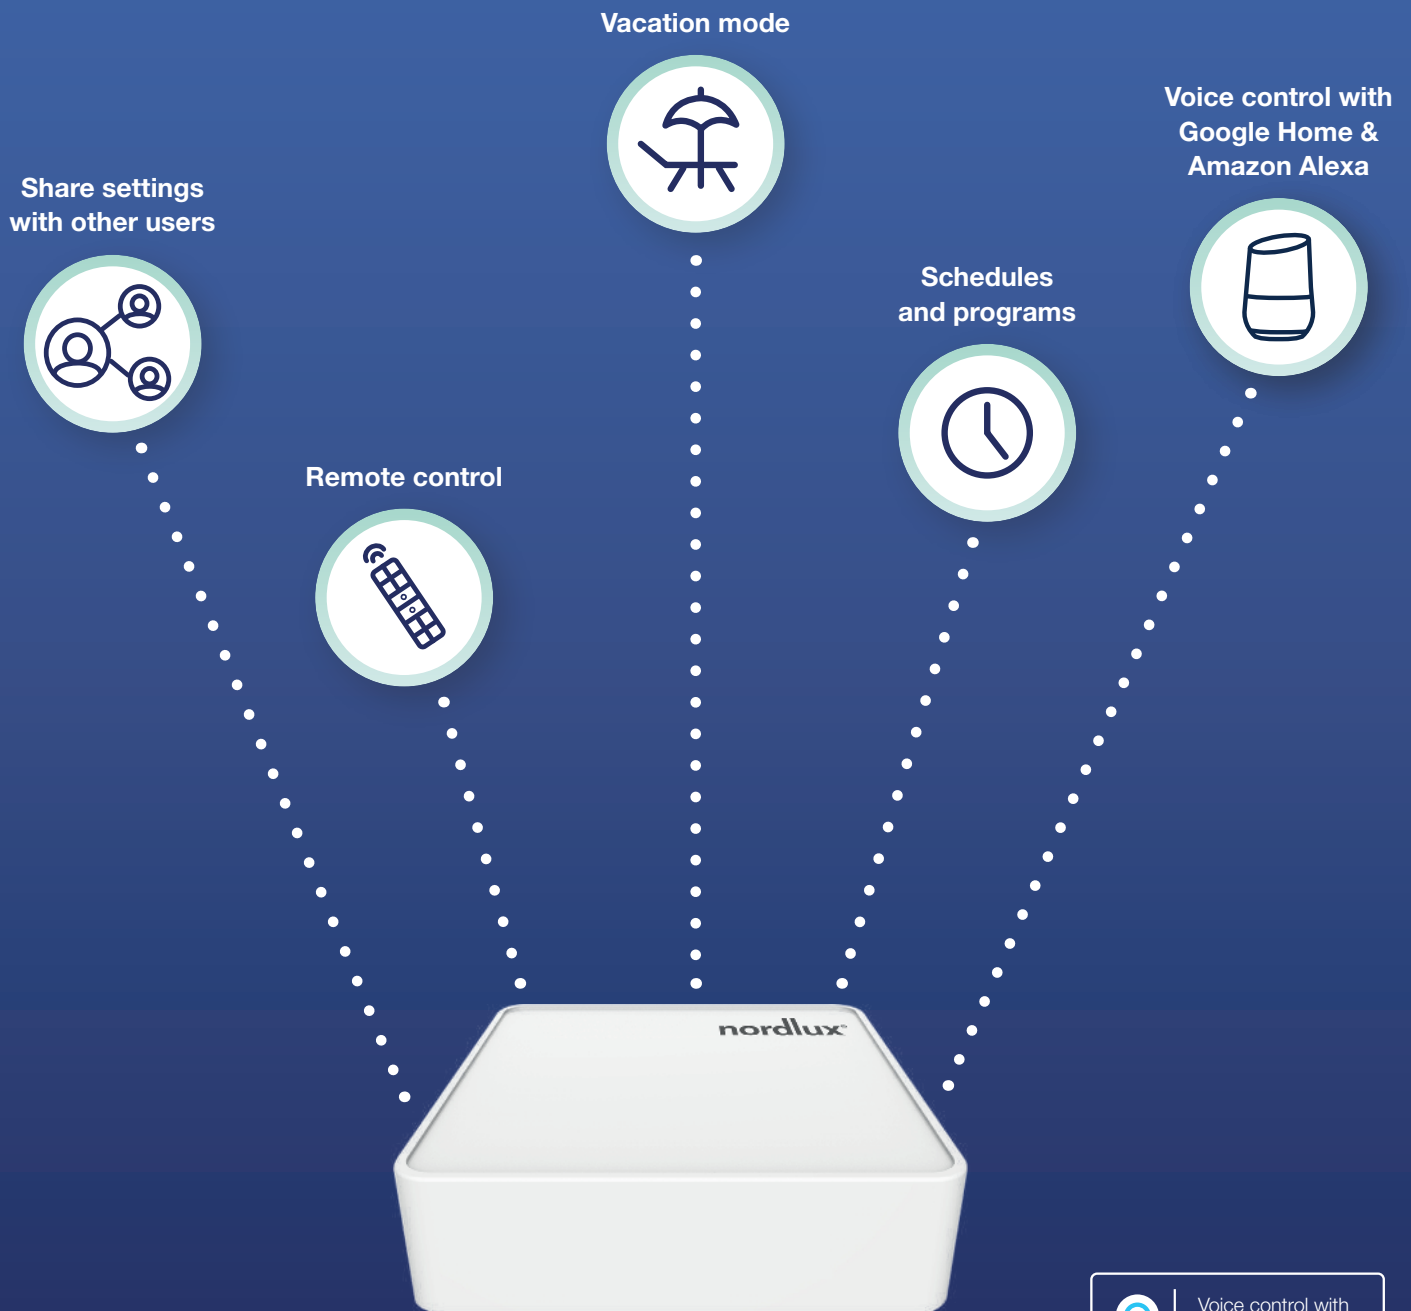

WiFi Bridge connects to a world of advanced functions

Add a Nordlux Smart Light Bridge and connect your lights to WiFi. This opens up opportunities to control and automate your light, for example through scheduling or voice control.