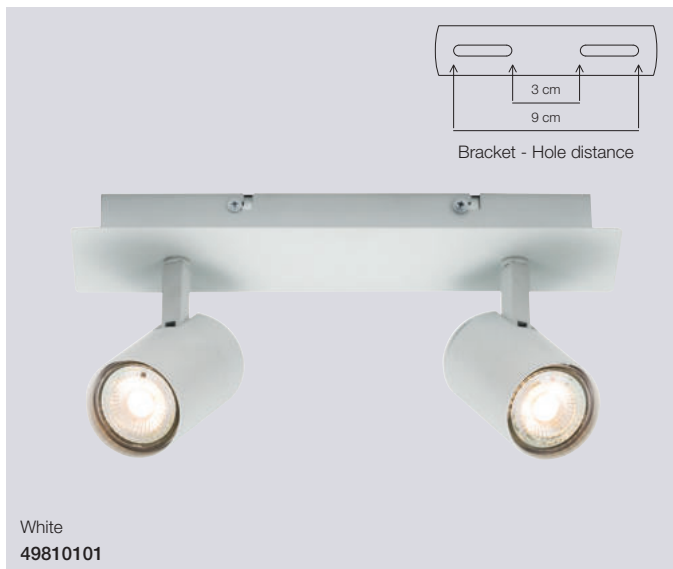

Agnes SpotLight

Masterbox Qty 3
Size L: 45 cm, D: 14,5 cm, Shade Ø: 5,8 cm, Base mount: Ø9 cm
 Tilt angle: 150°
Material Metal/Plastic
IP Class IP20, Class 2
Light source G9, Max. 3X35W, Excl. light source,
Features Industrial style

Agnes SpotLight

Masterbox Qty 3
Size D: 12 cm, Shade Ø: 5,8 cm, Base mount: Ø18 cm
 Tilt angle: 150°
Material Metal/Plastic
IP Class IP20, Class 2
Light source G9, Max. 3X35W, Excl. light source,
Features Industrial style

Agnes SpotLight

Masterbox	Qty 3
Size	L: 80 cm, D: 14,5 cm, Shade Ø: 5,8 cm, Base mount: Ø9 cm Tilt angle: 150°
Material	Metal/Plastic
IP Class	IP20, Class 2
Light source	G9, Max. 4X35W, Excl. light source,
Features	Industrial style

Frida Wall

Masterbox	Qty 6
Size	H: 11,5 cm, D: 11,5 cm, Shade Ø: 5,1 cm, Base mount: 8,5x8,5 cm Tilt angle: 90°
Material	Metal/Plastic
IP Class	IP20, Class 2
Cable	Cable: White 150 cm replaceable Switch on cable
Light source	GU10, Max. 35W, Excl. light source,
Features	Contemporary and simple style