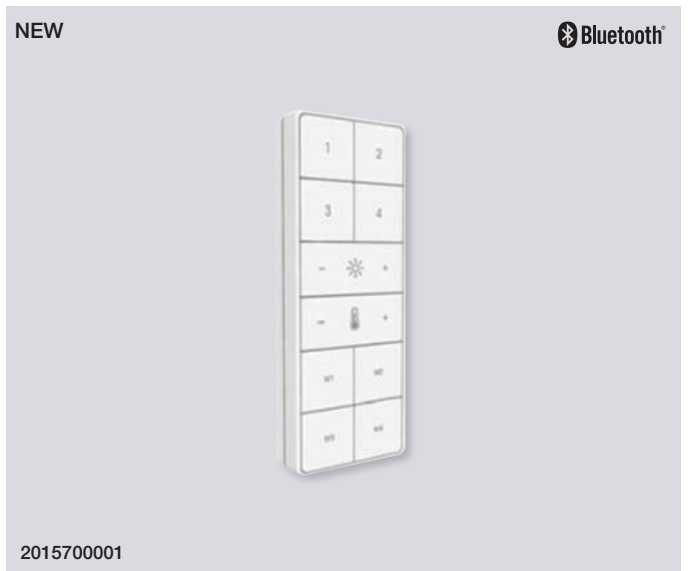

Smart Light Bridge Additional

Masterbox Qty 6
Size H: 1,8 cm, W: 6,6 cm, L: 6,6 cm
IP Class IP20, Class 1
Cable Cable: White 120 cm
Features Connects Bluetooth Mesh to Wifi, Opens up for advanced functionalities, Compact size

Remote Smart Light Additional

Masterbox Qty 3
Features Customized control of smart, Battery included