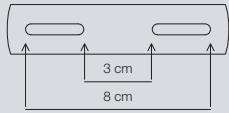

NEW

Black - Smoked
2010506047

Bracket - Hole distance

Brass
opal white
2010506001

Alton Ceiling

Masterbox	Qty 3
Size	H: 24 cm, W: 27,5 cm, L: 27,5 cm, Shade Ø: 27,5 cm, Shade H: 21,5 cm
Canopy	Color: Brass/Black, Material: Metal Ø: 12,6 cm, H: 2,5 cm
Material	Glass/Metal
IP Class	IP20, Class 2
Light source	E27, Max. 25W, Excl. light source,
Features	Mouthblown glass, Modern and glamour style, Opal white mouthblown glass and exclusive brass