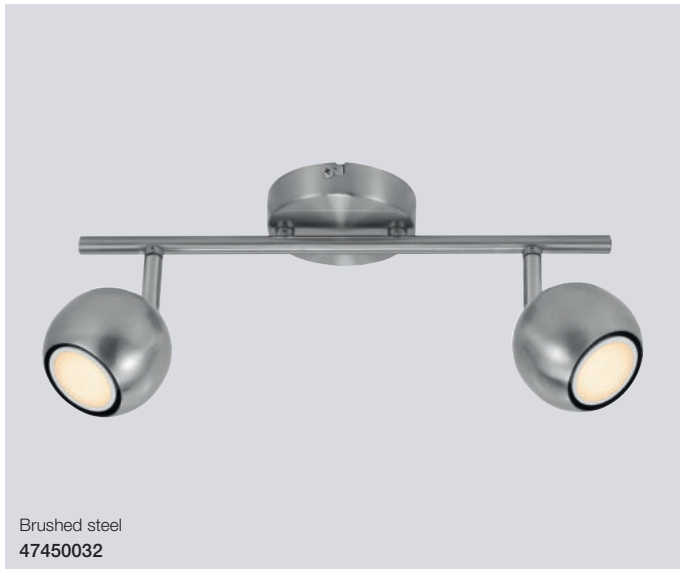

Avenue LED SpotLight

Masterbox	Qty 3
Size	D: 13 cm, Shade Ø: 3,8 cm, Base mount: Ø25 cm
Material	Metal
IP Class	IP20, Class 1
Light source	GU10, Max. 3X3W, Incl. 3X3W LED, Lumen 3X230, Kelvin 3000, Life hours 15.000, RA 80, Beam angle 120°, Not dimmable Light source energy class A+

Avenue SpotLight

Masterbox	Qty 2
Size	L: 119 cm, D: 13 cm, Shade Ø: 3,8 cm, Base mount: Ø9 cm
Material	Metal
IP Class	IP20, Class 1
Light source	GU10, Max. 3W, Incl. 6X3W LED, Lumen 6X230, Kelvin 3000, Life hours 15.000, RA 80, Beam angle 120°, Not dimmable Light source energy class A+

Brushed steel
47440032

Chicago Wall

- Masterbox** Qty 3
- Size** H: 10 cm, W: 8 cm, D: 14 cm, Base mount: Ø8 cm
- Material** Metal
- IP Class** IP20, Class 1
- Light source** GU10, Max. 10W, Incl. 4,6W GU10,
Lumen 345, Kelvin 2700, Life hours 50.000, RA 80,
Beam angle 36°, Not dimmable
Light source energy class A+
- Features** Industrial style

Brushed steel
47450032

Chicago SpotLight

- Masterbox** Qty 3
- Size** W: 10 cm, L: 35 cm, D: 16,8 cm, Base mount: Ø8 cm
- Material** Metal
- IP Class** IP20, Class 1
- Light source** GU10, Max. 10W, Incl. 2X4,6W GU10,
Lumen 2X345, Kelvin 2700, Life hours 50.000, RA 80,
Beam angle 36°, Not dimmable
Light source energy class A+
- Features** Industrial style