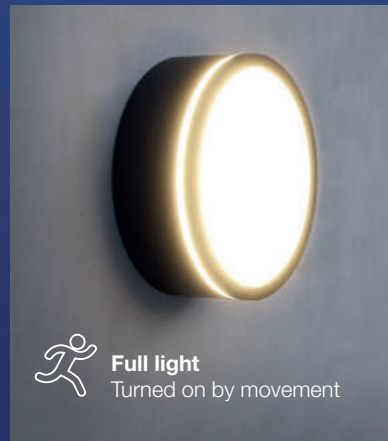

Smart Ava

Smart Ava 2019016003 black - Smart Ava 2019016010 grey

- Multifunctional lamp - can be placed both on ceiling and wall**
- Indication light always lit when dark - Full light on when movement is detected**
- Bluetooth connection to wireless sensor and Nordlux smart light network**
- Fixed high-quality LED - 5-year LED warranty**
- IP 44 for bathroom and outdoor use**
- Includes optional cover cap**
- Inter connectable / parallel connection**