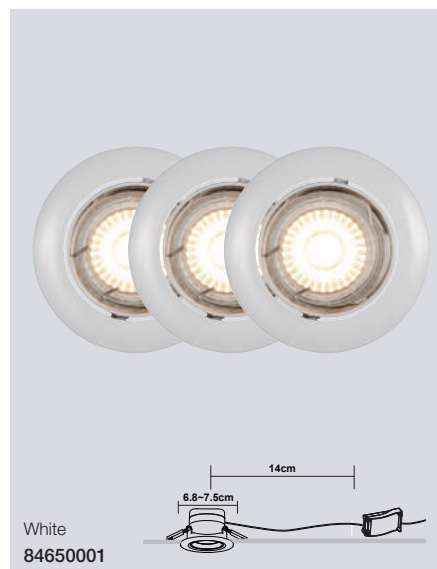

Black
2015650103

Brushed nickel
20156501035

Brushed steel
84650032

Dorado Smart Light 1-Kit DownLight

Masterbox	Qty 6
Size	D: 5,4 cm, H: 5,4 cm, Ø: 8,5 cm
Material	Plastic/Metal
IP Class	IP65, Class 2
Light source	Fixed LED, Incl. 4,7W LED, Lumen 380, Kelvin 2200-6500, Life hours 20.000, RA 80, Beam angle 36°, Not dimmable
Features	IP 65 protection for both outdoor and bathroom use, Bluetooth connection to Nordlux Smart Light, Adjustable kelvin and lumen output, 5 year LED guarantee