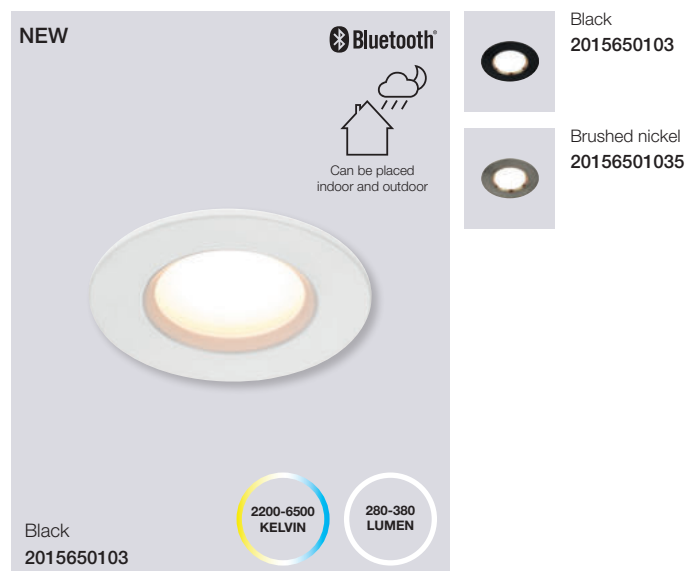

Dorado Smart Light 1-Kit Downlight

Masterbox	Qty 6
Size	D: 5,4 cm, H: 5,4 cm, Ø: 8,5 cm
Material	Plastic/Metal
IP Class	IP65, Class 2
Light source	Fixed LED, Incl. 4,7W LED, Lumen 380, Kelvin 2200-6500, Life hours 20.000, RA 80, Beam angle 36°
Features	IP 65 protection for both outdoor and bathroom use, Bluetooth connection to Nordlux Smart Light, Adjustable kelvin and lumen output, 5 year LED guarantee