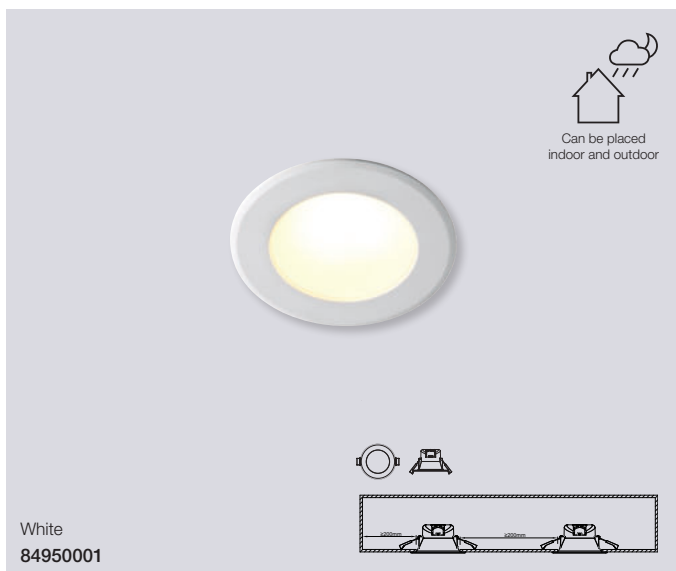

Birla Downlight

Masterbox	Qty 6
Size	H: 5,75 cm, Ø: 9,5 cm, Mounting min. height: 6 cm Cut-out Ø: 7 cm
Material	Plastic
IP Class	IP44, Class 2
Cable	Cable: White 20 cm replaceable
Light source	Fixed LED, Incl. 6W LED, Lumen 600, Kelvin 3000, Candela 258, Life hours 30.000, RA 80, Beam angle 90°, Dimmable
Features	Can be mounted directly into insulation, Parallel connection possible, IP44 - In and outdoor use, Can be mounted directly in the insulation, 5 year LED guarantee

Roar Dim Tilt Downlight

Masterbox	Qty 6
Size	H: 4,4 cm, Ø: 8,5 cm, Mounting min. height: 7 cm Cut-out Ø: 6,8 cm, Tilt angle: 30°
Material	Plastic
IP Class	IP23, Class 2
Cable	Cable: White 20 cm replaceable
Light source	Fixed LED, Incl. 6W LED, Lumen 550, Kelvin 3000, Candela 797, Life hours 30.000, RA 80, Beam angle 40°, Dimmable
Features	Parallel connection possible, Can be mounted directly into insulation, 5 year LED guarantee