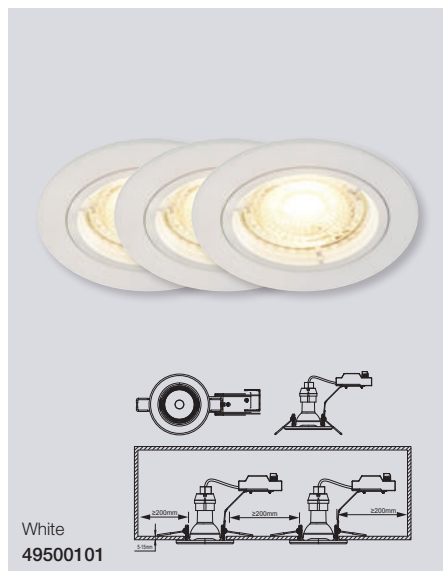

*Carina is also available as Smart Light, see page 328

Carina 2700K 3-Kit Dim Downlight

- **Masterbox** Qty 3
- **Size** H: 10,3 cm, Ø: 8,5 cm, Mounting min. height: 11,3 cm
  Cut-out Ø: 7,2 cm
- **Material** Metal
- **IP Class** IP20, Class 2
- **Light source** GU10, Max. 50W, Incl. 3X5W LED,
  Lumen 3X345, Kelvin 2700, Life hours 15.000, RA 80,
  Beam angle 36°, Dimmable
  Light source energy class A+
- **Features** Stepless dimmable 0-100% by wall dimmer excl.