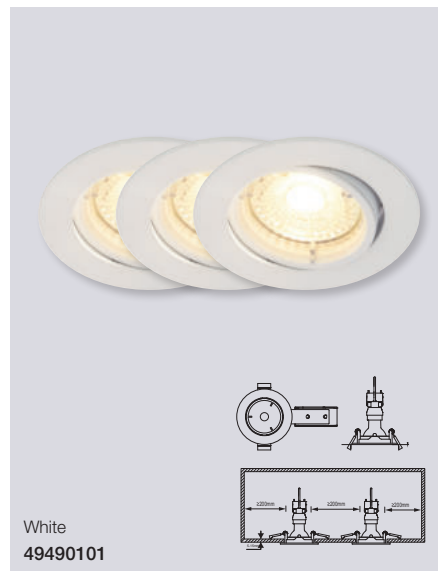

Carina 2700K 3-Kit Dim Tilt Downlight

Masterbox	Qty 3
Size	H: 10,3 cm, Ø: 8,5 cm, Mounting min. height: 11,3 cm Cut-out Ø: 7,2 cm, Tilt angle: 12°
Material	Metal
IP Class	IP20, Class 2
Light source	GU10, Max. 50W, Incl. 3X5W LED, Lumen 3X345, Kelvin 2700, Life hours 15.000, RA 80, Beam angle 36°, Dimmable Light source energy class A+
Features	Stepless dimmable 0-100% by wall dimmer excl.