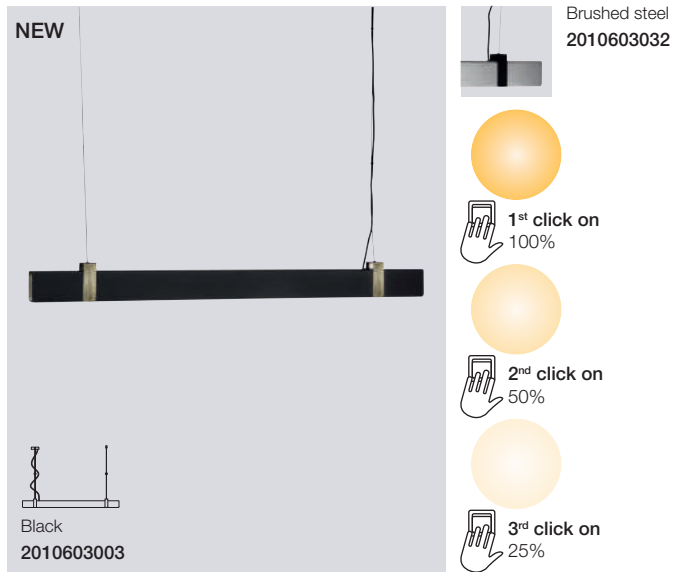

Clyde Wall

Masterbox	Qty 3
Size	H: 10 cm, W: 10 cm, D: 13,6 cm, Shade Ø: 8,5 cm, Tilt angle: 320°
Material	Metal/Plastic
IP Class	IP20, Class 2
Cable	Textile cable: Black 150 cm replaceable On wall base
Light source	Fixed LED, Incl. 5W LED, Incl. 3-Step MOODMAKER™, Lumen 350, Kelvin 2700, Life hours 25.000, RA 80, Beam angle 120°, Not dimmable
Features	Minimalistic design, 3-step MOODMAKER™ with memory function, 350 lumen per head, 5 year LED guarantee

Clyde Table

Masterbox	Qty 3
Size	H: 40,7 cm, W: 15 cm, L: 25,5 cm, Shade Ø: 8,5 cm, Pipe Ø: 1,15 cm, Tilt angle: 130°
Material	Metal/Plastic
IP Class	IP20, Class 2
Cable	Textile cable: Black 150 cm non replaceable Switch on cable
Light source	Fixed LED, Incl. 5W LED, Incl. 3-Step MOODMAKER™ with memory, Lumen 350, Kelvin 2700, Life hours 25.000, RA 80, Beam angle 120°, Not dimmable
Features	Minimalistic design, Adjustable construction, 350 lumen per head, 5 year LED guarantee

Meet Lilt

no. 2010603003 black / no. 2010603032 brushed steel

Functionality and design come together in the Lilt series. Lilt has a continuous illuminating surface throughout the lamp, which contributes to a homogeneous light output.

Lilt Pendant

Masterbox	Qty 3
Size	H: 10,2 cm, W: 115 cm, L: 4,3 cm, D: 4,3 cm, Shade Ø: 3,7 cm
Material	Metal/Plastic
IP Class	IP20, Class 2
Cable	Textile cable: Black 200 cm non replaceable
Canopy	Color: Black, Material: Metal Ø: 9 cm, H: 2,5 cm
Light source	Fixed LED, Incl. 28W LED, Incl. 3-Step MOODMAKER™ 100-50-25%, Lumen 2.200, Kelvin 2700, Life hours 20.000, RA 80, Not dimmable
Features	Slim minimalistic design, 3-step dimming from wall switch - 100-50-25%, Perfect above a long dining table/ kitchen island, 5 year LED guarantee