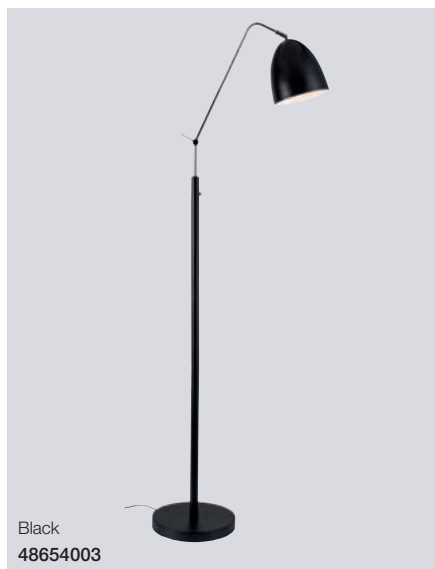

Black
48635003

Black
48654003

Alexander Table

Masterbox	Qty 2
Size	H: 54 cm, Shade Ø: 16 cm, Base Ø: 18 cm, Tilt angle: 30°
Material	Metal/Plastic
IP Class	IP20, Class 2
Cable	Cable: White/Black 150 cm non replaceable Switch on the base
Light source	E27, Max. 15W, Excl. light source,
Features	Contemporary and simple style

Alexander Floor

Masterbox	Qty 2
Size	H: 140 cm, Shade Ø: 16 cm, Base Ø: 25 cm, Tilt angle: 30°
Material	Metal/Plastic
IP Class	IP20, Class 2
Cable	Cable: White/Black 150 cm non replaceable Switch on fixture
Light source	E27, Max. 15W, Excl. light source,
Features	Contemporary and simple style