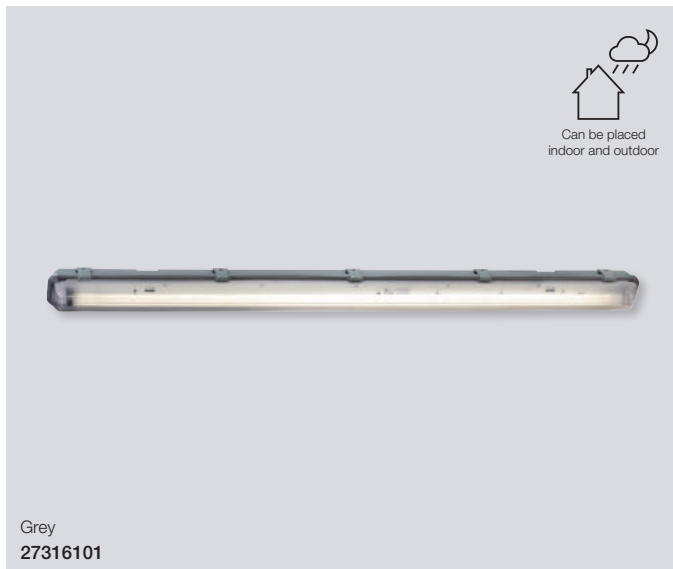

Works IP65 1x18W Batten

- **Masterbox** Qty 6
- **Size** W: 8,5 cm, L: 65,8 cm, D: 8,8 cm
- **Material** Plastic
- **IP Class** IP65, Class 1
- **Light source** G13, Max. 18W, Incl. 18W T8,
  Lumen 1.200, Kelvin 4000, Life hours 12.000, RA 80,
  Beam angle 180°, Not dimmable
- **Features** Parallel connection possible, IP65 - In and outdoor use,
  Easy Connect

Works IP65 1x36W Batten

- **Masterbox** Qty 6
- **Size** W: 8,5 cm, L: 126,8 cm, D: 8,8 cm
- **Material** Plastic
- **IP Class** IP65, Class 1
- **Light source** G13, Max. 36W, Incl. 36W T8,
  Lumen 2.500, Kelvin 4000, Life hours 16.000, RA 80,
  Beam angle 360°, Not dimmable
- **Features** Parallel connection possible, IP65 - In and outdoor use,
  Easy Connect

Works IP65 2x18W Batten

- **Masterbox** Qty 3
- **Size** H: 7,05 cm, W: 11,8 cm, L: 65,7 cm, D: 8,8 cm
- **Material** Plastic/Plastic
- **IP Class** IP65, Class 1
- **Light source** G13, Max. 2X18W, Incl. 2X18W T8,
  Lumen 2X1.200, Kelvin 4000, Life hours 12.000, RA 80,
  Beam angle 180°, Not dimmable
- **Features** Parallel connection possible, IP65 - In and outdoor use,
  Easy Connect

Works IP65 2x36W Batten

- **Masterbox** Qty 3
- **Size** W: 11,5 cm, L: 127,4 cm, D: 8,2 cm
- **Material** Plastic
- **IP Class** IP65, Class 1
- **Light source** G13, Max. 2X36W, Incl. 2X36W T8,
  Lumen 2X2.250, Kelvin 4000, Life hours 16.000, RA 80,
  Beam angle 360°, Not dimmable
- **Features** Parallel connection possible, IP65 - In and outdoor use,
  Easy Connect