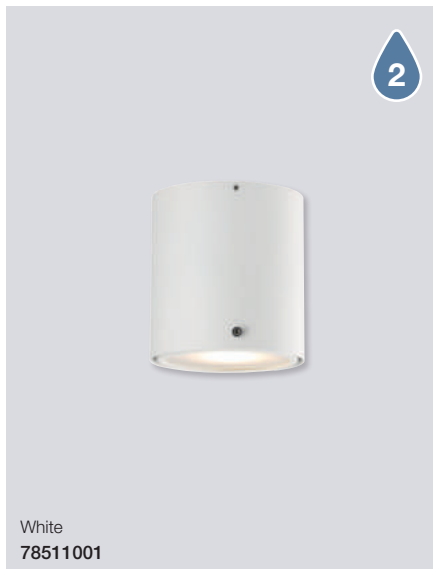

White
78511001

IP S4 SpotLight by Bønnelycke mdd

- **Masterbox** Qty 3
- **Size** D: 11 cm, Ø: 10 cm, Base mount: Ø 9,8 cm
  Tilt angle: 20°
- **Material** Metal/Plastic
- **IP Class** IP44, Class 2
- **Light source** GU10, Max. 8W LED, Excl. light source,
- **Features** Ideally suited for combination with NORDLUX SMART, Also ideal to install in other indoor rooms