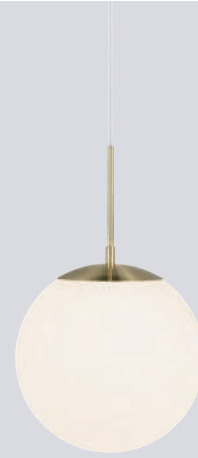

The beautiful luminous spherical glass dome is enclosed by its frame, creating a complete and decorative whole.

NEW

Brass, Opal white
2010553035

NEW

Brass, Opal white
2010563035

Grant 15 Pendant

Masterbox	Qty 3
Size	H: 29 cm, W: 15 cm, L: 15 cm, Shade Ø: 15 cm, Shade H: 15 cm
Material	Glass/Metal
IP Class	IP20, Class 2
Cable	Cable: White 200 cm non replaceable
Canopy	Color: Brass, Material: Metal Ø: 12 cm, H: 6,8 cm
Light source	E14, Max. 15W, Excl. light source,
Features	Mouthblown glass, Glamorous style, Decorative brass canopy