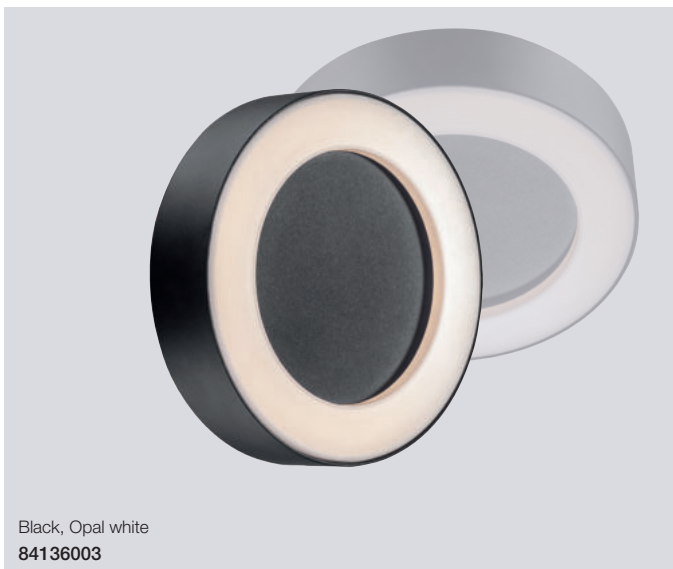

White
17051001

Black, Opal white
84136003