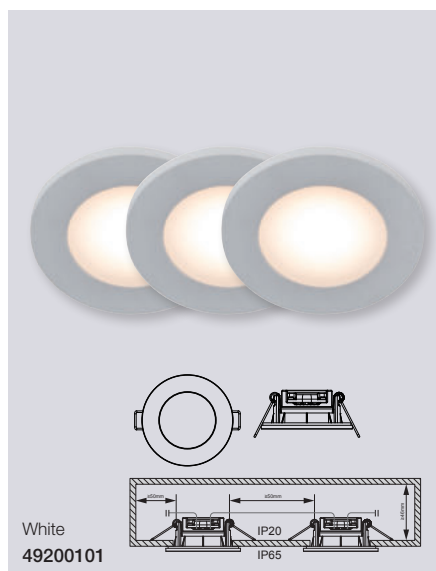

Nickel
49180155

White
49200101

Leonis 4000K IP65 3-Kit Downlight

- **Masterbox** Qty 3
- **Size** H: 3,6 cm, Ø: 8,5 cm,
  Mounting min. height: 4,6 cm
  Cut-out Ø: 6,8 cm
- **Material** Plastic
- **IP Class** IP65, Class 2
- **Light source** Fixed LED, Incl. 3x4,5W LED,
  Lumen 400, Kelvin 4000, Life hours 20.000, RA 80,
  Beam angle 110°, Not dimmable
- **Features** Parallel connection possible, 5 year LED guarantee

*Only for Benelux & France