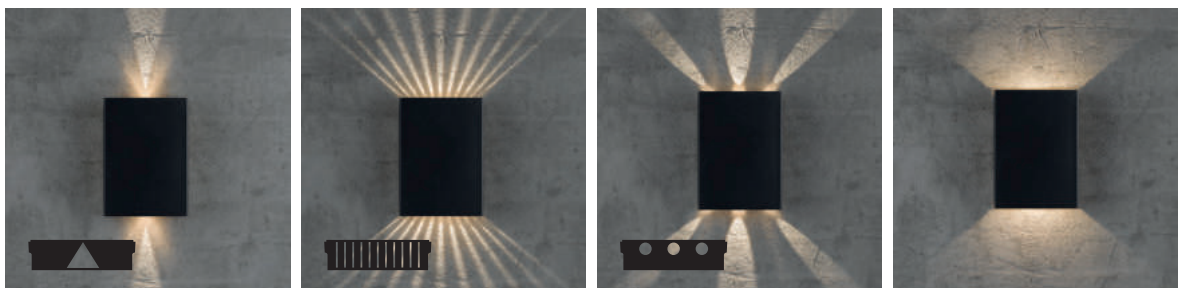

3 light effects included