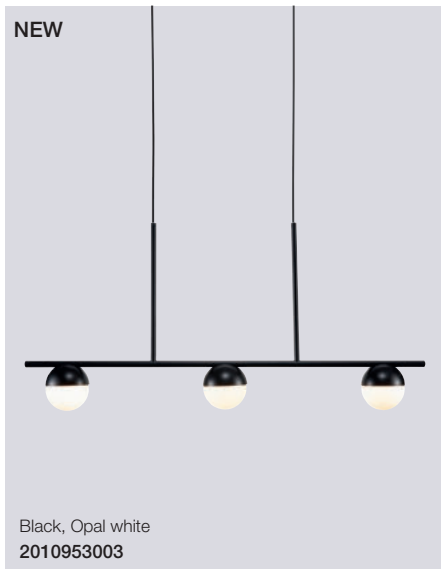

Contina Pendant

Masterbox	Qty 2
Size	H: 41,3 cm, W: 10 cm, L: 90 cm, Shade Ø: 10 cm
Material	Metal/Glass
IP Class	IP20, Class 2
Cable	Textile cable: Black/White 200 cm
Canopy	Color: Black, Material: Metal Ø: 40*5 cm, H: 2,5 cm
Light source	G9, Max. 5W, Excl. light source,
Features	Modern and glamour style, White opal mouthblown glass and black matte metal, Three lamp heads that emits a practical light

Contina Wall

Masterbox	Qty 3
Size	H: 37,2 cm, W: 12,5 cm, L: 73,6 cm, Shade Ø: 10 cm, Base Ø: 12 cm, Tilt angle: 165°
Material	Metal/Glass
IP Class	IP20, Class 2
Cable	Textile cable: Black/White 150 cm Switch on cable
Light source	G9, Max. 5W, Excl. light source,
Features	Modern and glamour style, White opal mouthblown glass and black matte metal, Flexible construction

Contina Pendant

Masterbox	Qty 3
Size	H: 48,5 cm, W: 15 cm, L: 27 cm, Shade Ø: 10 cm, Pipe Ø: 1,25 cm, Base Ø: 15 cm, Tilt angle: 130°
Material	Metal/Glass
IP Class	IP20, Class 2
Cable	Textile cable: Black/White 150 cm non replaceable Switch on cable
Light source	G9, Max. 5W, Excl. light source,
Features	Modern and glamour style, White opal mouthblown glass and black matte metal, Adjustable head to both sides and up/down

Contina Floor

Masterbox	Qty 2
Size	H: 139,5 cm, W: 25 cm, L: 35,5 cm, Shade Ø: 10 cm, Pipe Ø: 1,35 cm, Base Ø: 25 cm, Tilt angle: 140°
Material	Metal/Glass
IP Class	IP20, Class 2
Cable	Textile cable: Black/White 150 cm non replaceable Switch on cable
Light source	G9, Max. 5W, Excl. light source,
Features	Modern and glamour style, White opal mouthblown glass and black matte metal, Adjustable head to both sides and up/down