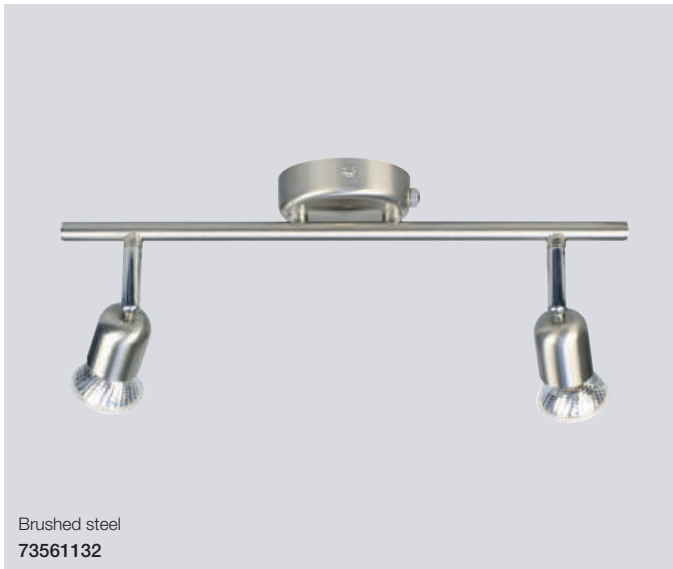

Avenue SpotLight

Masterbox	Qty 3
Size	L: 38,5 cm, D: 12 cm, Base mount: Ø9 cm
Material	Metal
IP Class	IP20, Class 1
Light source	GU10, Max. 2X28W, Incl. 2X3W LED, Lumen 2X230, Kelvin 3000, Life hours 15.000, RA 80, Beam angle 120°, Not dimmable Light source energy class A+