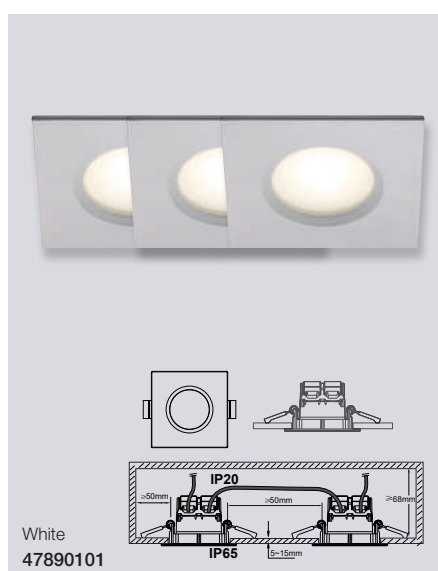

Clarkson Round IP65 3-Kit 4000K Downlight

1. **Masterbox** Qty 3
   Size H: 5,4 cm, $\varnothing$: 8,5 cm,
   Mounting min. height: 6,8 cm
   Cut-out $\varnothing$: 7,2 cm
   Material Plastic/Metal
   IP Class IP65, Class 2
   Light source Fixed LED, Incl. 3X4,8W LED,
   Lumen 3X380, Kelvin 4000, Life hours 20.000, RA 80,
   Beam angle 100°, Not dimmable
   Features Parallel connection possible, 5 year LED guarantee

*Only for Benelux & France

Clarkson Square IP65 3-Kit 4000K Downlight

1. **Masterbox** Qty 3
   Size H: 5,4 cm, $\varnothing$: 8,5 cm,
   Mounting min. height: 6,8 cm
   Cut-out $\varnothing$: 7,2 cm
   Material Plastic/Metal
   IP Class IP65, Class 2
   Light source Fixed LED, Incl. 3X4,8W LED,
   Lumen 3X380, Kelvin 4000, Life hours 20.000, RA 80,
   Beam angle 100°, Not dimmable
   Features Parallel connection possible, 5 year LED guarantee

*Only for Benelux & France