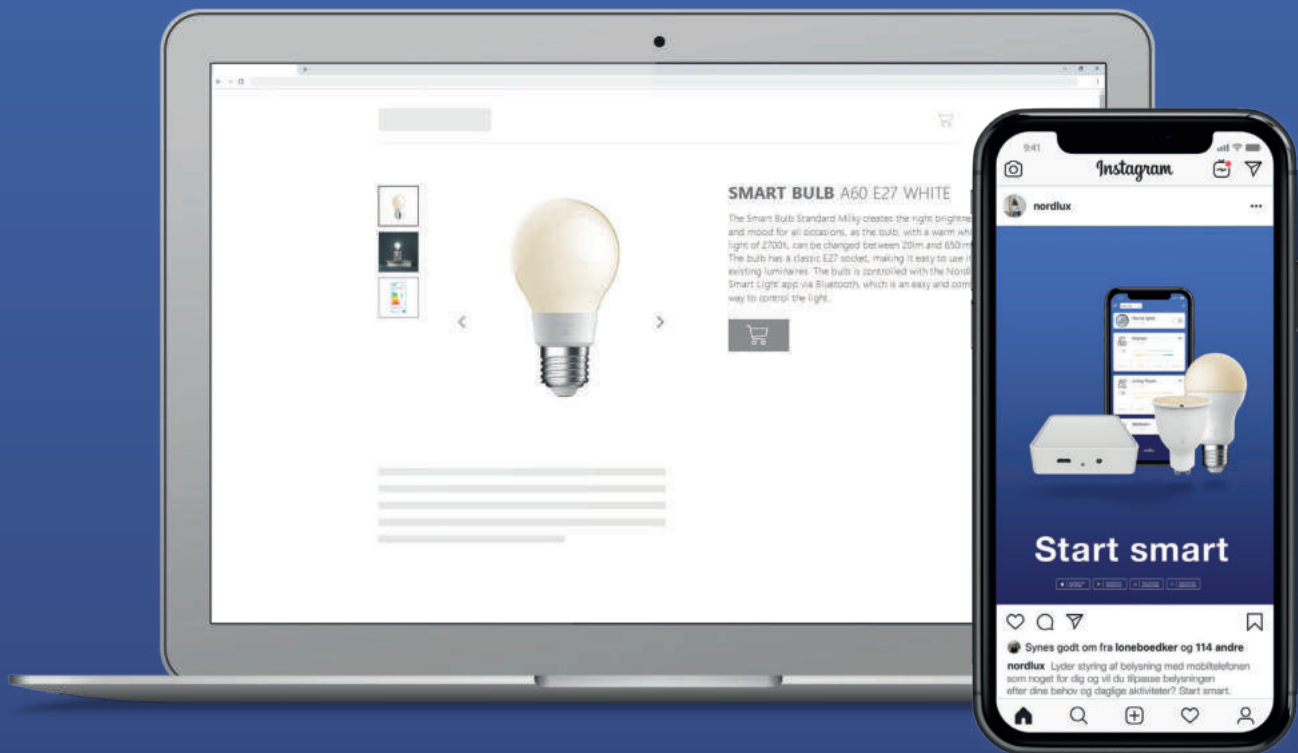

Online marketing support available

At Nordlux, we want to serve you with all the information and materials you need in the best possible way. Therefore, we have created various marketing packages with all relevant communication material, including everything from ERP-labels, images and videos to sales texts and exciting content for your social media channels. Download the packages and use it on all your channels – it will definitely make your marketing activities a lot easier.

Download the marketing package here: www.nordlux.com/downloads/marketing-packages