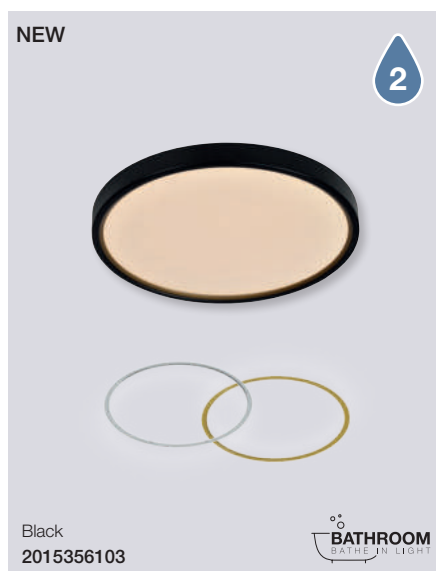

Helva Double Basic Wall

Masterbox	Qty 3
Size	H: 10,5 cm, W: 5,7 cm, L: 42,5 cm, D: 10,5 cm
Material	Plastic/Plastic
IP Class	IP44, Class 2
Light source	Fixed LED, Incl. 9W LED, Lumen 900, Kelvin 3000, Life hours 25.000, RA 90, Not dimmable
Features	ON/OFF switch, Cabinet bracket included, Vertical/horizontal installation possible, 5 year LED guarantee

Noxy Ceiling

Masterbox	Qty 3
Size	H: 5,1 cm, W: 35 cm, L: 35 cm, D: 5,1 cm
Material	Plastic/Aluminium
IP Class	IP44, Class 2
Light source	Fixed LED, Incl. 15W LED, Lumen 1.650, Kelvin 3000-4000, Life hours 25.000, RA 90, Not dimmable
Features	3-Step MOODMAKER 3000K/4000K+night light by switch, Back Night Light Function 100lm memory, 2 Detachable rings included, 5 year LED guarantee