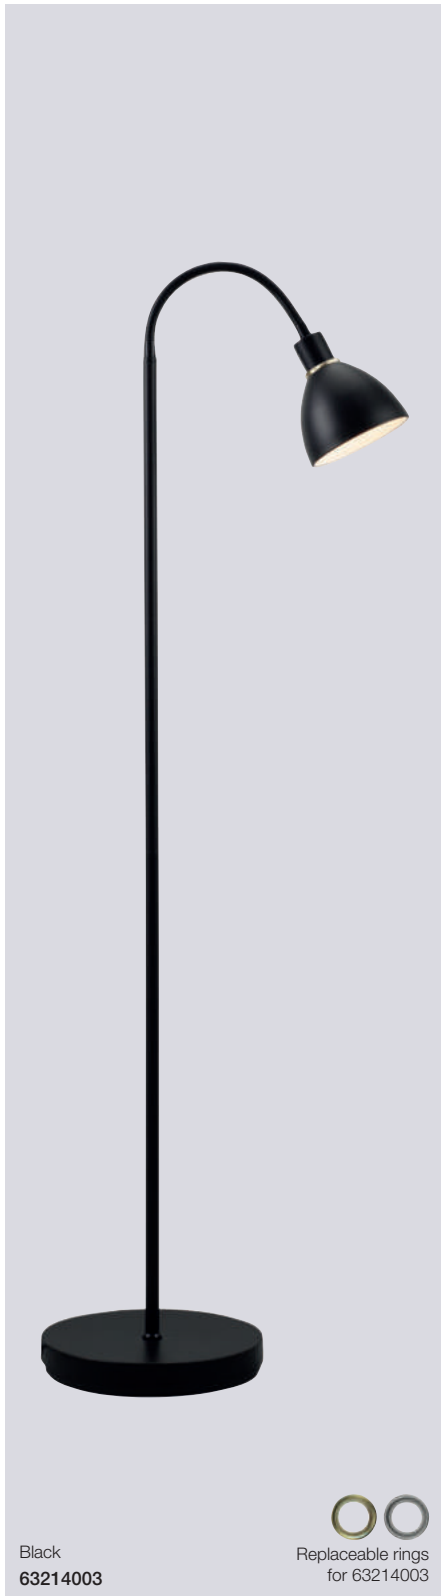

Black
63214003

Replaceable rings
for 63214003