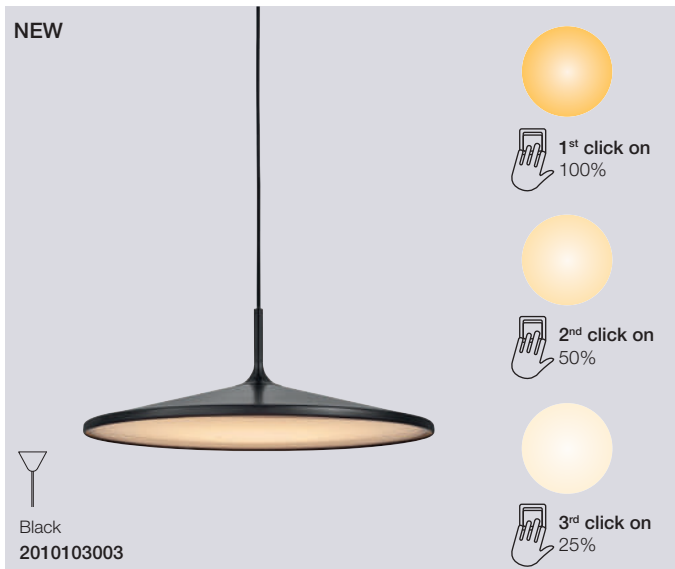

We strongly believe that these functionalities can make a visible difference in the home.

Meet Balance

no. 2010103003

no. 2010121003

no. 2010145003

no. 2010164003

Simplicity, minimalism and functionality characterize the Balance series. The clean lines, round shapes and matte black metal contributes to an elegant expression with associations to the stylish Nordic decor. The light spreads beautifully throughout the screen with an even glare-free light, and furthermore the Balance series is equipped with a built-in step dimming function, allowing you to adjust the light from your regular wall switch.

Balance Pendant

Masterbox	Qty 3
Size	Shade Ø: 42 cm, Shade H: 15,8 cm
Material	Metal/Acrylic
IP Class	IP20, Class 2
Cable	Textile cable: Black 200 cm non replaceable
Canopy	Color: Black, Material: Plastic Ø: 12,3 cm, H: 8,6 cm
Light source	Fixed LED, Incl. 17,5W LED, Incl. 3-Step MOODMAKER™ 100-50-25%, Lumen 1.700, Kelvin 2700, Life hours 30.000, RA 80, Beam angle 120°, Not dimmable
Features	Minimalistic design, 1700 Lumen with 3 step dimming from wall switch, 5 year LED guarantee

Balance Wall

Masterbox	Qty 2
Size	H: 31 cm, W: 30 cm, D: 50 cm, Shade Ø: 30 cm, Pipe Ø: 1,3 cm, Tilt angle: 136°
Material	Metal/Acrylic
IP Class	IP20, Class 2
Cable	Textile cable: Black 150 cm non replaceable, Switch on cable
Light source	Fixed LED, Incl. 17,5W LED, Incl. 3-Step MOODMAKER™ 100-50-25%, Lumen 1.200, Kelvin 2700, Life hours 30.000, RA 80, Beam angle 120°, Not dimmable
Features	Minimalistic design, 1200 Lumen with 3 step dimming from cable switch, Adjustable up/down and to both sides, 5 year LED guarantee