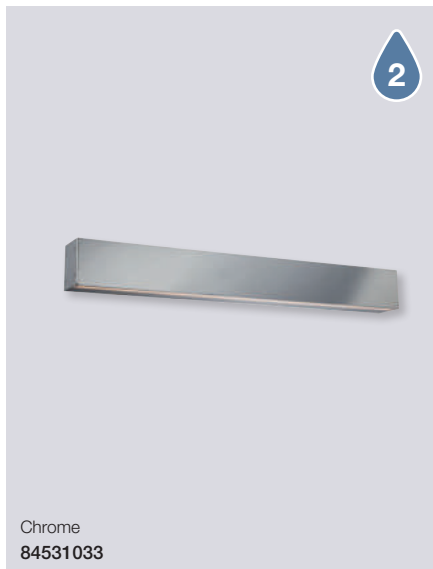

White
84531001

Chrome
84531033

IP S13 Bathroom by Bønnelycke mdd

Masterbox	Qty 3
Size	L: 60,3 cm, D: 11,8 cm, Base mount: Ø9 cm
Material	Metal/Plastic
IP Class	IP44, Class 2
Light source	Fixed LED, Incl. 6.3W LED, Lumen 443, Kelvin 3000, Life hours 30.000, RA 80, Beam angle 120°, Not dimmable
Features	Adjustable reflector, Also ideal to install as picture light, 5 year LED guarantee

IP S16 Bathroom by Bønnelycke mdd

Masterbox	Qty 3
Size	H: 7 cm, L: 59,5 cm, D: 6 cm
Material	Metal/Plastic
IP Class	IP44, Class 2
Light source	Fixed LED, Incl. 7W+9W LED, Lumen 1.100, Kelvin 3000, Life hours 20.000, RA 80, Beam angle 120°, Dimmable
Features	Up & down light effect 450-650lm, Stepless dimmable 0-100% by wall dimmer excl., Also ideal to install in other indoor rooms, 5 year LED guarantee