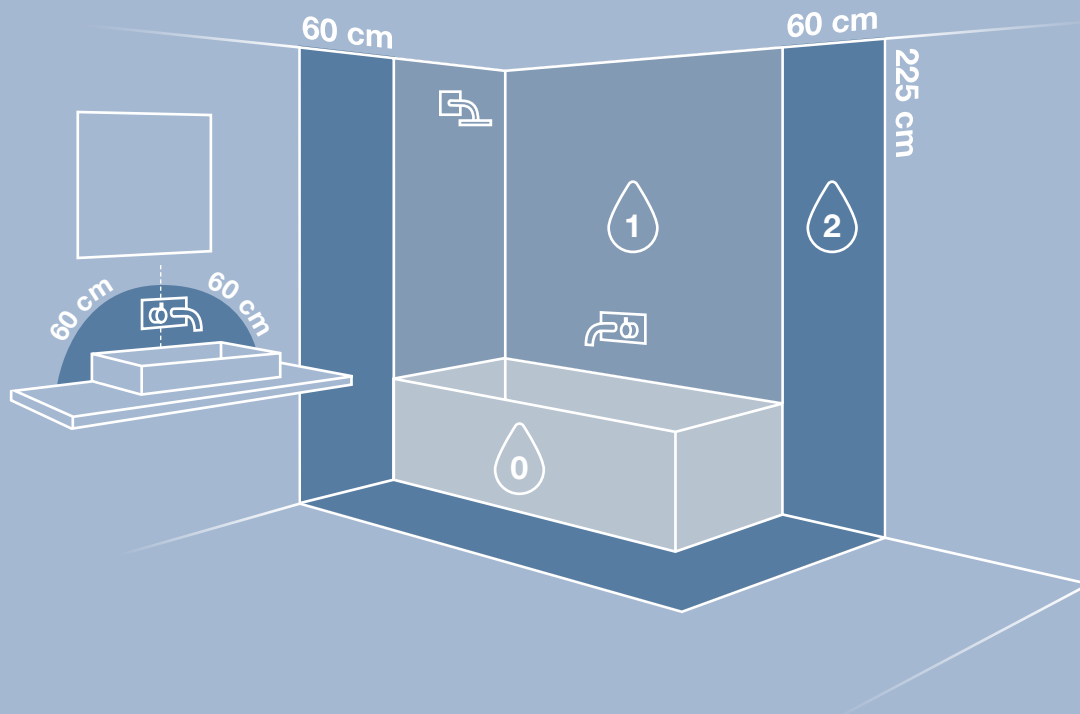

Bathroom

In the overall offer of DOMESTIC LIGHTING is besides outdoor lighting also BATHROOM LIGHTING a category with very specific safety regulations. Therefore NORDLUX is designing and producing BATHROOM SAFE LIGHTING specific for the different zones in the bathroom and taking all strict regulations for this type of lighting into consideration for typical wet areas with moisture, steam and flowing water!

In most countries, the bathroom lighting zones are divided into four zones - zone 0, zone 1, zone 2 and outside those zones. Please note that the regulations are guiding and can vary depending the country where you live.

The new concept BATHE IN LIGHT will combine now all those safety regulations with contemporary LED technology as CCT (Color Changing Temperature), night light, sensor, dimming just by using your standard wall switch (so no new installations necessary), RA/CRI90 (natural light), etc.

Forget all stress and BATHE IN LIGHT in your own bathroom ...