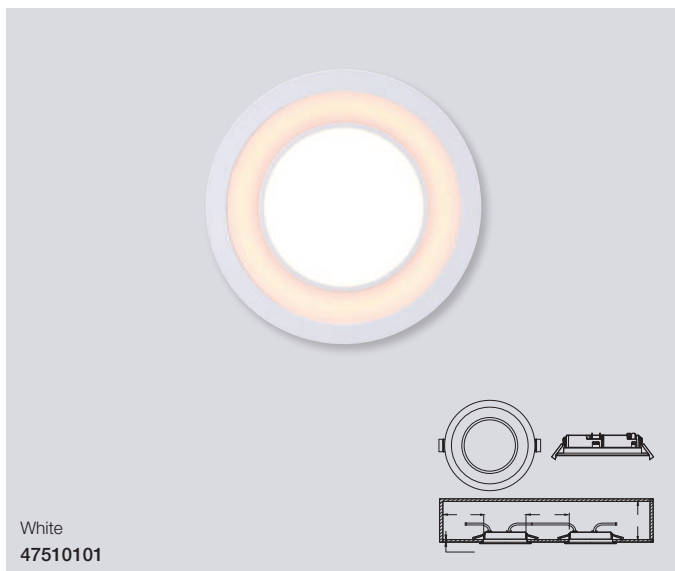

White
47510101

Clyde 15 Downlight

Masterbox	Qty 3
Size	H: 3,3 cm, Ø: 14,5 cm, Mounting min. height: 5 cm Cut-out Ø: 13 cm
Material	Plastic/Plastic
IP Class	IP20, Class 2
Light source	Fixed LED, Incl. 12W LED, Incl. 3-Step MOODMAKER TM, Lumen 350, Kelvin 2700, Life hours 25.000, RA 80, Beam angle 120°, Not dimmable
Features	3-Step MOODMAKER dimmer both/inner/outer rings, Parallel connection possible, Connector block included, 5 year LED guarantee