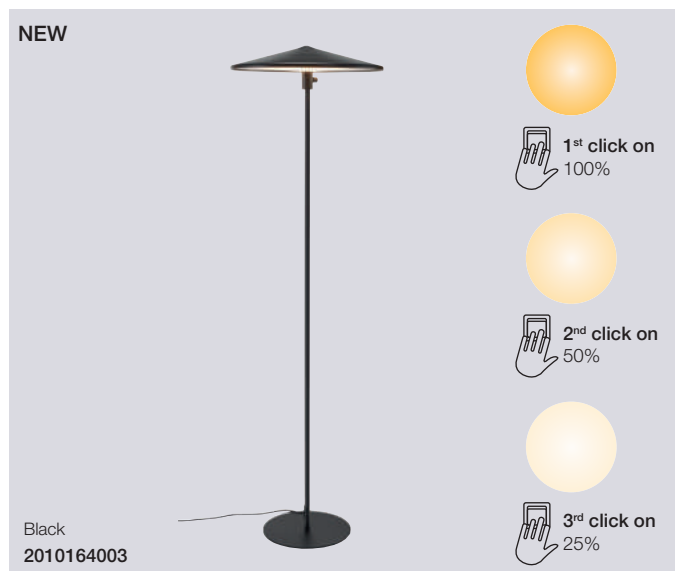

Balance Pendant

Masterbox	Qty 3
Size	Shade Ø: 42 cm, Shade H: 15,8 cm
Material	Metal/Acrylic
IP Class	IP20, Class 2
Cable	Textile cable: Black 200 cm non replaceable
Canopy	Color: Black, Material: Plastic Ø: 12,3 cm, H: 8,6 cm
Light source	Fixed LED, Incl. 17,5W LED, Incl. 3-Step MOODMAKER™ 100-50-25%, Lumen 1.700, Kelvin 2700, Life hours 30.000, RA 80, Beam angle 120°, Not dimmable
Features	Minimalistic design, 1700 Lumen with 3 step dimming from wall switch, 5 year LED guarantee

Balance Wall

Masterbox	Qty 2
Size	H: 31 cm, W: 30 cm, D: 50 cm, Shade Ø: 30 cm, Pipe Ø: 1,3 cm, Tilt angle: 136°
Material	Metal/Acrylic
IP Class	IP20, Class 2
Cable	Textile cable: Black 150 cm non replaceable, Switch on cable
Light source	Fixed LED, Incl. 17,5W LED, Incl. 3-Step MOODMAKER™ 100-50-25%, Lumen 1.200, Kelvin 2700, Life hours 30.000, RA 80, Beam angle 120°, Not dimmable
Features	Minimalistic design, 1200 Lumen with 3 step dimming from cable switch, Adjustable up/down and to both sides, 5 year LED guarantee

Balance Table

Masterbox	Qty 2
Size	H: 49,5 cm, W: 30 cm, Shade Ø: 30 cm, Pipe Ø: 1,35 cm, Base Ø: 18,5 cm
Material	Metal/Acrylic
IP Class	IP20, Class 2
Cable	Textile cable: Black 150 cm non replaceable Switch on fixture
Light source	Fixed LED, Incl. 17,5W LED, Incl. 3-Step MOODMAKER™ 100-50-25%, Lumen 1.200, Kelvin 2700, Life hours 30.000, RA 80, Beam angle 120°, Not dimmable
Features	Minimalistic design, 1200 Lumen with 3 step dimming from socket switch, Interchangeable decorative top in black & brass, 5 year LED guarantee