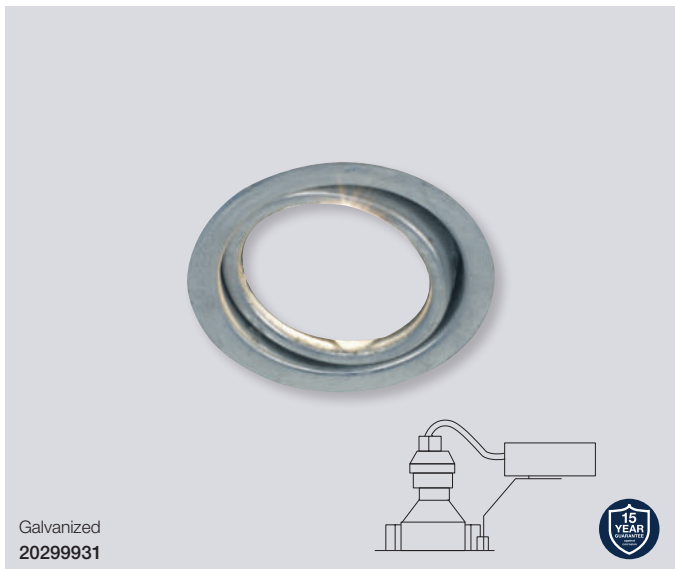

Tip DownLight

1. **Masterbox** Qty 3
2. **Size** H: 8,5 cm, Ø: 8 cm,
   Mounting min. height: 15 cm
   Cut-out Ø: 7,2 cm, 5.4 Ltr.
   Tilt angle: 35°
3. **Material** Metal
4. **IP Class** IP23, Class 2
5. **Light source** GU10, Max. 35W, Excl. light source,
6. **Features** IP23 - In and outdoor use, Parallel connection possible,
   15 year anti corrosion guarantee on Galvanized Steel

Birla DownLight

1. **Masterbox** Qty 6
2. **Size** H: 5,75 cm, Ø: 9,5 cm,
   Mounting min. height: 6 cm, Cut-out Ø: 7 cm
3. **Material** Plastic
4. **IP Class** IP44, Class 2
5. **Cable** Cable: White 20 cm replaceable
6. **Light source** Fixed LED, Incl. 6W LED,
   Lumen 600, Kelvin 3000, Candela 258, Life hours 30.000,
   RA 80, Beam angle 90°, Dimmable
7. **Features** Can be mounted directly into insulation, IP44 - In and outdoor
   use, Parallel connection possible, 5 year LED guarantee

Roar Dim Tilt DownLight

1. **Masterbox** Qty 6
2. **Size** H: 4,4 cm, Ø: 8,5 cm, Mounting min. height: 7 cm
   Cut-out Ø: 6,8 cm, Tilt angle: 30°
3. **Material** Plastic
4. **IP Class** IP23, Class 2
5. **Cable** Cable: White 20 cm replaceable
6. **Light source** Fixed LED, Incl. 6W LED,
   Lumen 550, Kelvin 3000, Candela 797, Life hours 30.000,
   RA 80, Beam angle 40°, Dimmable
7. **Features** Parallel connection possible, Can be mounted directly in the
   insulation, 5 year LED guarantee

Mixit DownLight

1. **Masterbox** Qty 3
2. **Size** H: 13,5 cm, Ø: 8,5 cm,
   Mounting min. height: 14 cm
   Cut-out Ø: 7,6 cm, Tilt angle: 25°
3. **Material** Plastic/Metal
4. **IP Class** IP23, Class 2
5. **Light source** GU10, Max. 8W LED, Excl. light source,
6. **Features** Ideally suited for combination with NORDLUX SMART,
   Can be mounted directly into insulation,
   Parallel connection possible