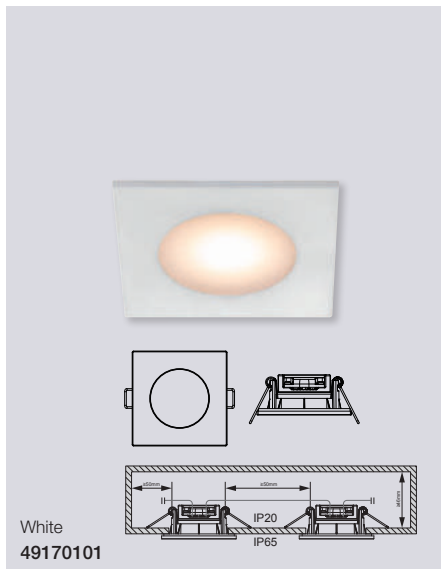

White
49170101

Leonis 2700K IP65 3-Kit Downlight

- **Masterbox** Qty 3
- **Size** H: 3,6 cm, Ø: 8,5 cm, Mounting min. height: 4,6 cm
  Cut-out Ø: 6,8 cm
- **Material** Plastic
- **IP Class** IP65, Class 2
- **Light source** Fixed LED, Incl. 3x4,5W LED,
  Lumen 345, Kelvin 2700, Life hours 20.000, RA 80,
  Beam angle 110°, Not dimmable
- **Features** Ideally suited for bathroom zone 1-2 IP65,
  Parallel connection possible, Integrated connector block,
  5 year LED guarantee