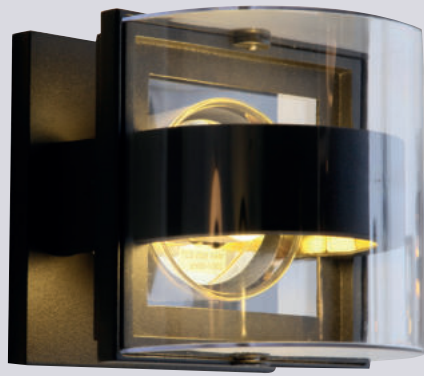

Black, Clear
873923