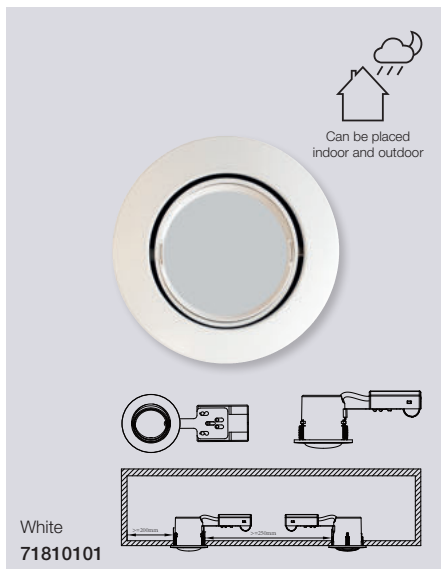

Mixit Pro Downlight

Masterbox	Qty 3
Size	H: 7,2 cm, Ø: 8,5 cm, Mounting min. height: 6,5 cm Cut-out Ø: 7,6 cm, Tilt angle: 30°
Material	Plastic/Metal
IP Class	IP23, Class 2
Light source	GU10, Max. 8W LED, Excl. light source,
Features	Ideally suited for combination with NORDLUX SMART, Can be mounted directly in the insulation

Mixit Downlight

Masterbox	Qty 3
Size	H: 13,5 cm, Ø: 8,5 cm, Mounting min. height: 14 cm Cut-out Ø: 7,6 cm, Tilt angle: 25°
Material	Plastic/Metal
IP Class	IP23, Class 2
Light source	GU10, Max. 8W LED, Excl. light source,
Features	Ideally suited for combination with NORDLUX SMART, Can be mounted directly in the insulation