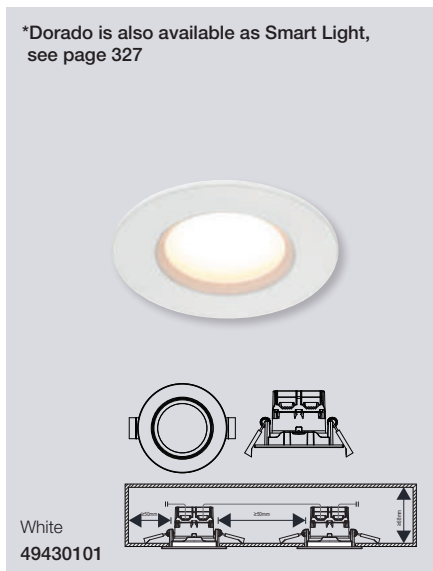

White
49430101

Dorado 2700K 1-Kit Dim Downlight

- **Masterbox** Qty 3
- **Size** H: 3,6 cm, Ø: 8,5 cm, Mounting min. height: 4,6 cm, Cut-out Ø: 7,2 cm
- **Material** Plastic/Metal
- **IP Class** IP65, Class 2
- **Light source** Fixed LED, Incl. 5,5W LED, Lumen 345, Kelvin 2700, Life hours 20.000, RA 80, Beam angle 100°, Dimmable
- **Features** Stepless dimmable 0-100% by wall dimmer excl., Ideally suited for bathroom zone 1-2 IP65, Parallel connection possible, 5 year LED guarantee