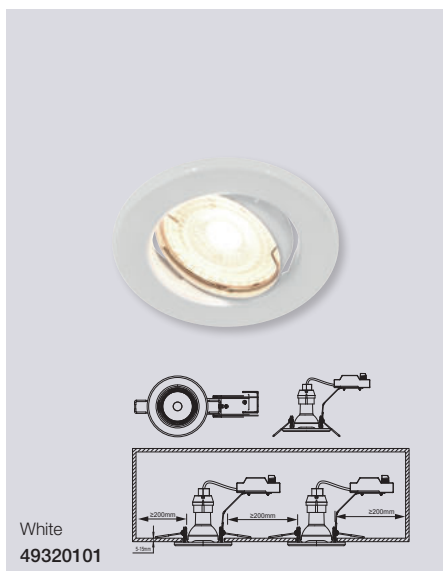

Canis 2700K 1-Kit Dim Tilt Downlight

- **Masterbox** Qty 3
- **Size** H: 11 cm, Ø: 8,5 cm, Mounting min. height: 11,5 cm
  Cut-out Ø: 6,5 cm, Tilt angle: 30°
- **Material** Metal
- **IP Class** IP20, Class 2
- **Light source** GU10, Max. 50W, Incl. 4,9W LED,
  Lumen 345, Kelvin 2700, Life hours 15.000, RA 80,
  Beam angle 36°, Dimmable
  Light source energy class A+
- **Features** Stepless dimmable 0-100% by wall dimmer excl.