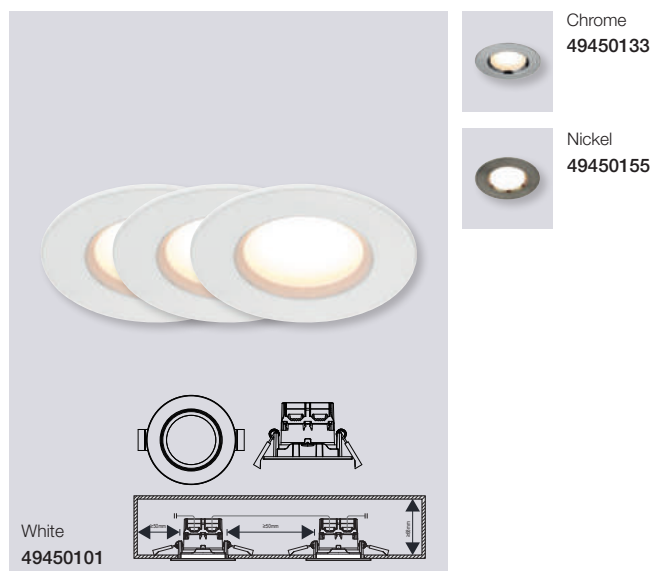

Dorado 2700K 3-Kit Dim Downlight

Masterbox	Qty 3
Size	H: 3,6 cm, Ø: 8,5 cm, Mounting min. height: 4,6 cm Cut-out Ø: 7,2 cm
Material	Plastic/Metal
IP Class	IP65, Class 2
Light source	Fixed LED, Incl. 3X5,5W LED, Lumen 3X345, Kelvin 2700, Life hours 20.000, RA 80, Beam angle 100°, Dimmable
Features	Ideally suited for bathroom zone 1-2 IP65, Stepless dimmable 0-100% by wall dimmer excl., Parallel connection possible, 5 year LED guarantee