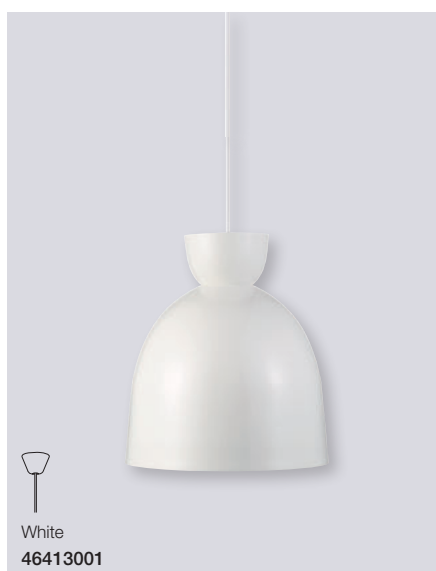

Black
46403003

Blue
46403006

Rose
46403057

White
46413001

Circus 21 Pendant

Masterbox	Qty 3
Size	Shade Ø: 21 cm, Shade H: 26,5 cm
Material	Metal
IP Class	IP20, Class 2
Cable	Textile cable: White/Black 300 cm non replaceable
Canopy	Color: White/Black, Material: Plastic Ø: 11,84 cm, H: 7,35 cm
Light source	E27, Max. 40W, Excl. light source,
Features	Contemporary and simple style, Upward and downward light

Circus 27 Pendant

Masterbox	Qty 3
Size	Shade Ø: 27 cm, Shade H: 30,5 cm
Material	Metal
IP Class	IP20, Class 2
Cable	Textile cable: White/Black 300 cm non replaceable
Canopy	Color: White/Black, Material: Plastic Ø: 11,84 cm, H: 7,35 cm
Light source	E27, Max. 40W, Excl. light source,
Features	Contemporary and simple style, Upward and downward light