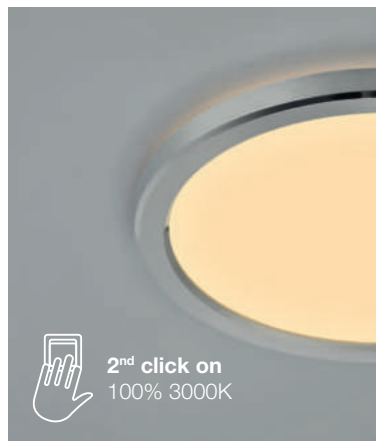

2nd Switch on 100% 3000 Kelvin

3rd Switch on 20% 3000 Kelvin (night light)

Memory & reset function when the light is tuned off/on 5 times

Easy twist lock connection & easy installation by 1 person

White version with detachable chrome ring, 2 colors in one product