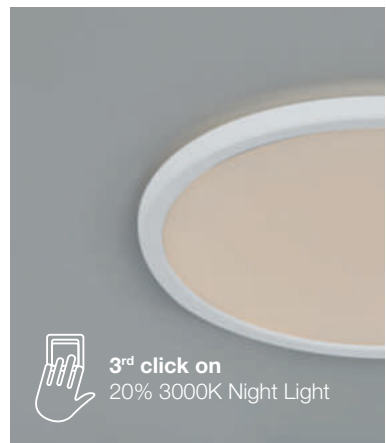

Memory & reset function when the light is tuned off/on 5 times

Easy twist lock connection & easy installation by 1 person

White version with detachable brushed nickel ring, 2 colors in one product

OJA is also available as Smart Light, see page 327