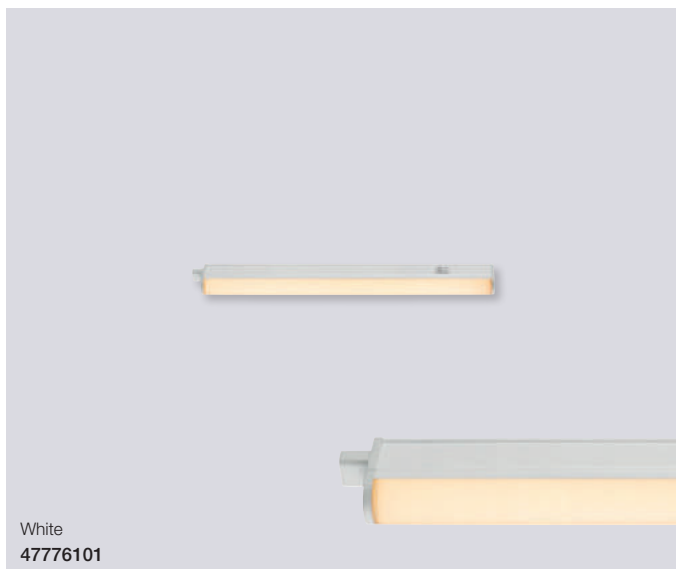

White
47786101

White
47776101

Renton 30 Under cabinet

Masterbox	Qty 6
Size	W: 2,4 cm, L: 31,2 cm, D: 3,4 cm
Material	Plastic
IP Class	IP20, Class 2
Light source	Fixed LED, Incl. 5W LED, Lumen 350, Kelvin 2700, Life hours 25.000, RA 80, Beam angle 130°, Not dimmable
Features	Parallel connection possible, Ideally suited for under cabinet lighting, Connection cable included, 5 year LED guarantee