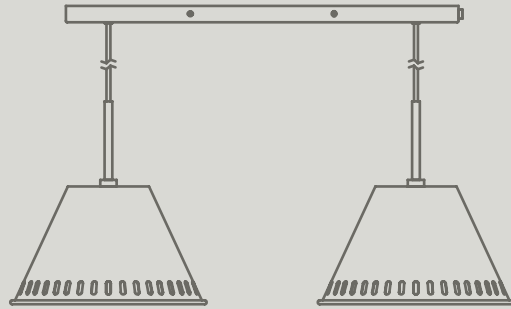

no. 2010363003 black / no. 2010363010 grey