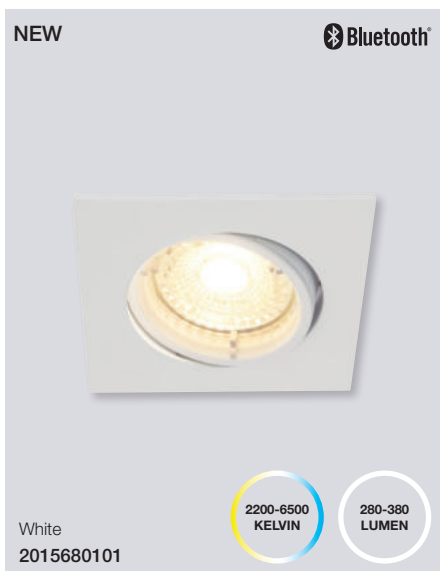

Carina Smart Light 3-kit Downlight

Masterbox Qty 3
Light source GU10,
Lumen 410, Kelvin 2200-6500, Life hours 15.000, RA 80,
Beam angle 36°, Not dimmable
Features Twist-lock for easy mounting of smart bulbs,
Bluetooth connection to Nordlux Smart Light,
Retrofit smart GU10 bulb included