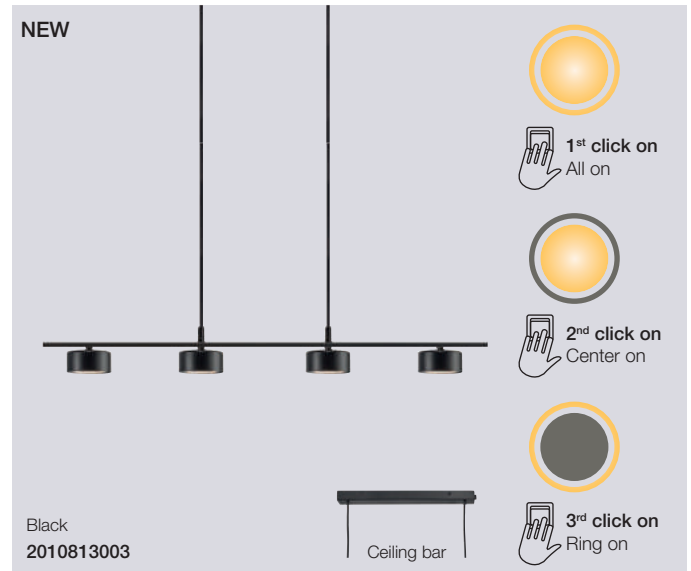

NEW

Black
2010844003

Clyde Floor

Masterbox	Qty 2
Size	H: 138 cm, W: 23 cm, L: 26,6 cm, Shade Ø: 8,5 cm, Pipe Ø: 1,6 cm, Base Ø: 23 cm, Tilt angle: 130°
Material	Metal/Plastic
IP Class	IP20, Class 2
Cable	Textile cable: Black 150 cm non replaceable Switch on cable
Light source	Fixed LED, Incl. 2X5W LED, Incl. 3-Step MOODMAKER™ with memory, Lumen 2X350, Kelvin 2700, Life hours 25.000, RA 80, Beam angle 120°, Not dimmable
Features	Minimalistic design, Adjustable construction, 350 lumen per head, 5 year LED guarantee

Clyde Pendant

Masterbox	Qty 2
Size	H: 22,25 cm, W: 8,5 cm, L: 89,6 cm, Shade Ø: 8,5 cm, Tilt angle: 320°
Material	Metal/Plastic
IP Class	IP20, Class 2
Cable	Textile cable: Black 200 cm non replaceable
Canopy	Color: Black, Material: Metal, Ø: 12,5 cm, H: 2,5 cm
Light source	Fixed LED, Incl. 4X5W SMD, Incl. 3-Step MOODMAKER™ with memory, Lumen 4X350, Kelvin 2700, Life hours 25.000, RA 80, Beam angle 120°, Not dimmable
Features	Minimalistic design, Adjustable construction, 350 lumen per head, 5 year LED guarantee

Clyde Pendant

Masterbox	Qty 2
Size	H: 9,3 cm, W: 8,5 cm, L: 115 cm
Material	Metal/Plastic
IP Class	IP20, Class 2
Cable	Textile cable: Black 200 cm non replaceable
Canopy	Color: Black, Material: Metal, Ø: 35x9 cm, H: 2,5 cm
Light source	Fixed LED, Incl. 4X5W SMD, Incl. 3-Step MOODMAKER™, Lumen 4X350, Kelvin 2700, Life hours 25.000, RA 80, Beam angle 120°, Not dimmable
Features	Minimalistic design, 3-step MOODMAKER™ with memory function, 350 lumen per head, 5 year LED guarantee

Clyde Wall

Masterbox	Qty 3
Size	H: 10 cm, W: 10 cm, D: 13,6 cm, Shade Ø: 8,5 cm, Tilt angle: 320°
Material	Metal/Plastic
IP Class	IP20, Class 2
Cable	Textile cable: Black 150 cm replaceable On wall base
Light source	Fixed LED, Incl. 5W LED, Incl. 3-Step MOODMAKER™, Lumen 350, Kelvin 2700, Life hours 25.000, RA 80, Beam angle 120°, Not dimmable
Features	Minimalistic design, 3-step MOODMAKER™ with memory function, 350 lumen per head, 5 year LED guarantee