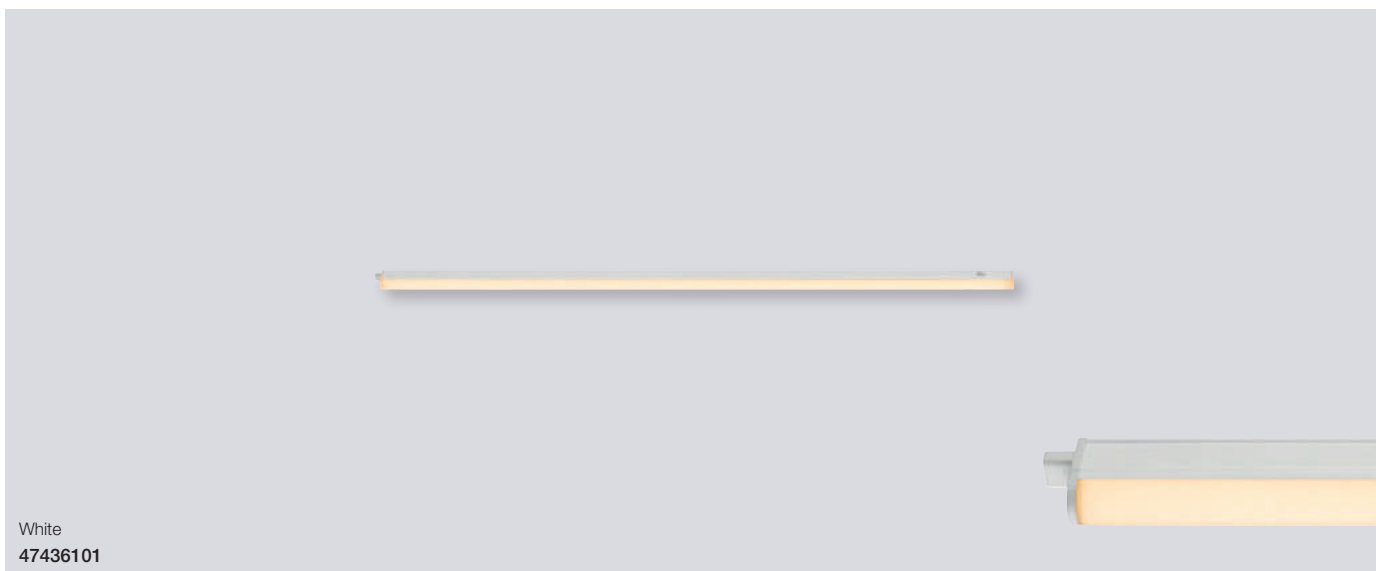

Latona 56,2 9W Under cabinet

Masterbox	Qty 6
Size	W: 2,4 cm, L: 56,2 cm, D: 3,4 cm
Material	Plastic
IP Class	IP20, Class 2
Light source	Fixed LED, Incl. 9W LED, Incl. 2-Step MOODMAKER TM, Lumen 730, Kelvin 3000/4000, Life hours 25.000, RA 80, Beam angle 130°, Not dimmable
Features	2-Step MOODMAKER 3000K/4000K by switch on body, Ideally suited for under cabinet lighting, Parallel connection possible, 5 year LED guarantee