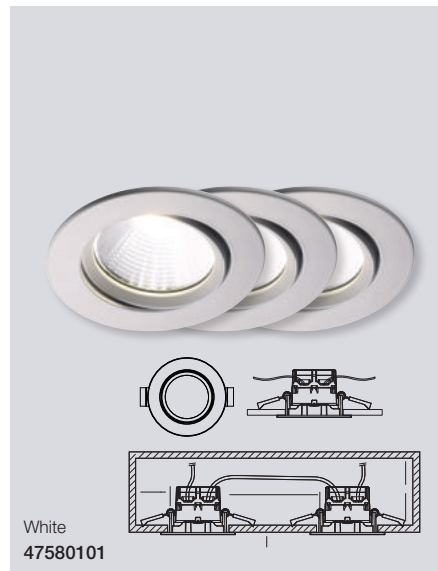

Fremont 2700K 3-Kit Downlight

Masterbox	Qty 3
Size	H: 5,4 cm, Ø: 8,5 cm, Mounting min. height: 6,8 cm Cut-out Ø: 7,2 cm, Tilt angle: 12°
Material	Plastic/Metal
IP Class	IP23, Class 2
Light source	Fixed LED, Incl. 3X5,5W LED, Lumen 3X345, Kelvin 2700, Life hours 20.000, RA 80, Beam angle 36°, Dimmable
Features	Stepless dimmable 0-100% by wall dimmer excl., Parallel connection possible, 5 year LED guarantee