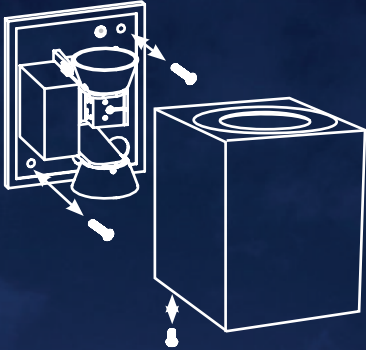

Easy mounting
2 cable inlets
3 screw mounting

Finn

Danish design by
Bønnelycke mdd