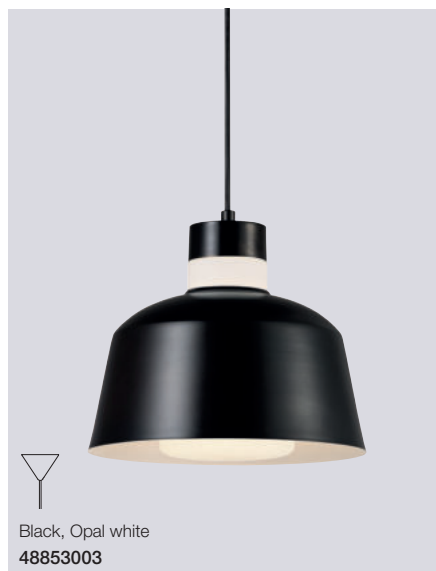

Black, Opal white
48843003

Emma 18 Pendant

Masterbox	Qty 3
Size	Shade Ø: 18 cm, Shade H: 23 cm
Material	Metal/Glass
IP Class	IP20, Class 2
Cable	Cable: White/Black 200 cm non replaceable
Canopy	Color: White/Black, Material: Metal Ø: 12,3 cm, H: 8,7 cm
Light source	GU10, Max. 10W, Excl. light source,

Emma 25 Pendant

Masterbox	Qty 3
Size	Shade Ø: 25 cm, Shade H: 23 cm
Material	Metal/Glass
IP Class	IP20, Class 2
Cable	Cable: White/Black 200 cm non replaceable
Canopy	Color: White/Black, Material: Metal Ø: 12,3 cm, H: 8,7 cm
Light source	GU10, Max. 10W, Excl. light source,