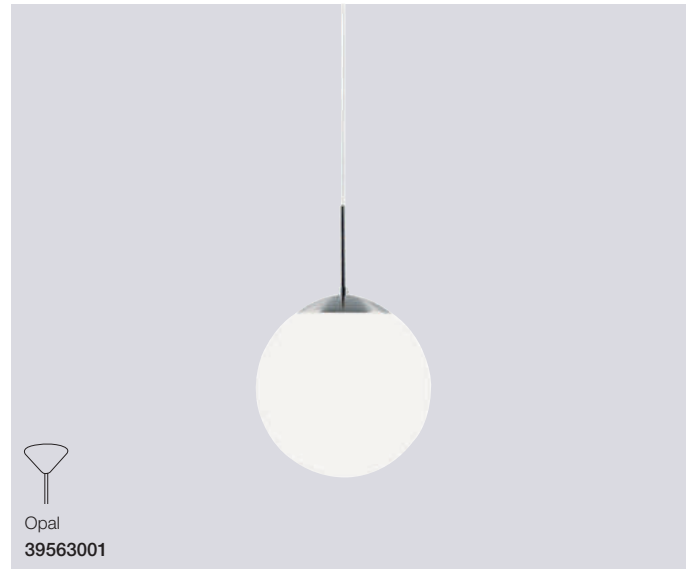

Cafe 20 Pendant

Masterbox	Qty 3
Size	H: 33 cm, Shade Ø: 20 cm, Shade H: 20 cm
Material	Glass/Metal
IP Class	IP20, Class 2
Cable	Cable: Clear 180 cm non replaceable
Canopy	Color: White, Material: Plastic Ø: 7,9 cm, H: 8,3 cm
Light source	E27, Max. 15W, Excl. light source,
Features	Mouthblown glass