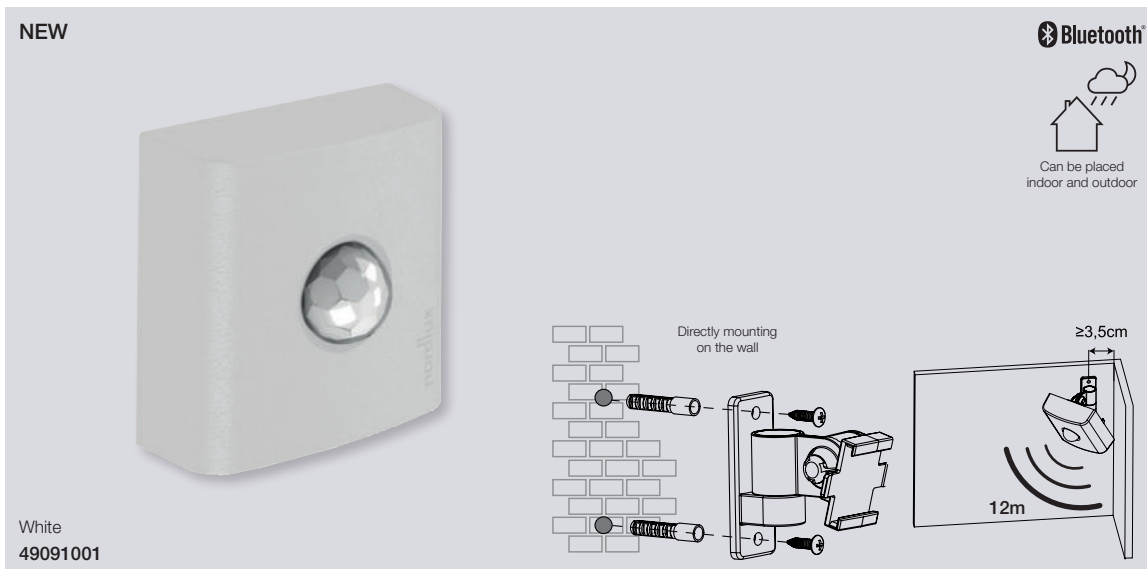

Smartsensor Additional

Masterbox Qty 6
Size W: 7,6 cm, L: 7,6 cm, D: 4,5 cm
Material Plastic
IP Class IP54, Class 3
Features Easy installation without the use of cables, Daylight and movement sensor in one unit, IP safe for both outdoor and bathroom use, Battery included