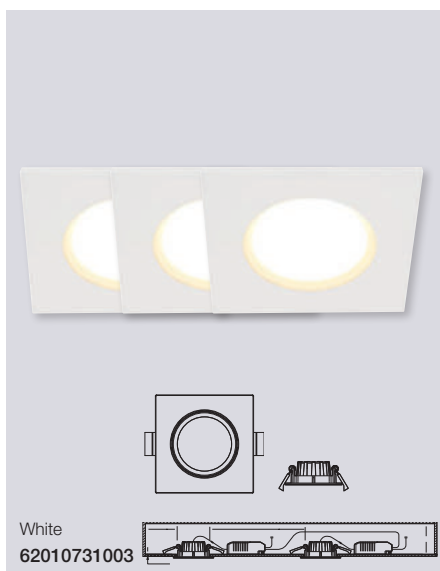

Apollo square IP65 2700K 3-Kit Downlight

Masterbox	Qty 10
Size	H: 3,6 cm, Ø: 8,5 cm, Mounting min. height: 5,4 cm
Material	Metal/Plastic
IP Class	IP65, Class 2
Light source	Fixed LED, Incl. 3X4,8W LED, Lumen 3X345, Kelvin 2700, Life hours 20.000, RA 80, Beam angle 36°, Not dimmable
Features	Parallel connection possible, 5 year LED guarantee

*Only for Benelux & France

Apollo square IP23 4000K 3-Kit Tilt Downlight

Masterbox	Qty 10
Size	H: 5,4 cm, Ø: 8,5 cm, Mounting min. height: 6,8 cm
Material	Metal/Plastic
IP Class	IP23, Class 2
Light source	Fixed LED, Incl. 3X4,8W LED, Lumen 3X380, Kelvin 4000, Life hours 20.000, RA 80, Beam angle 36°, Not dimmable
Features	Parallel connection possible, 5 year LED guarantee

*Only for Benelux & France