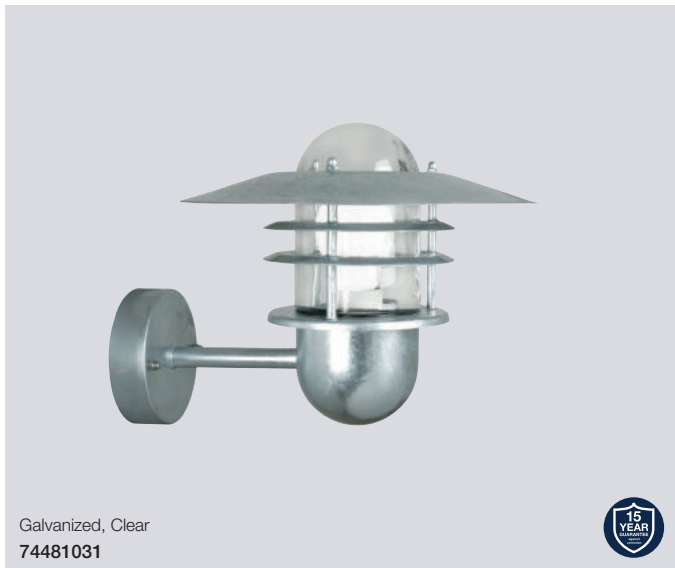

Agger Wall

Masterbox	Qty 3
Size	H: 20 cm, D: 29,5 cm, Shade Ø: 25,5 cm, Base mount: Ø 11 cm
Material	Galvanized steel/Glass
IP Class	IP54, Class 2
Light source	E27, Max. 60W, Excl. light source,
Features	Parallel connection possible, 15 year anti corrosion guarantee on Galvanized steel