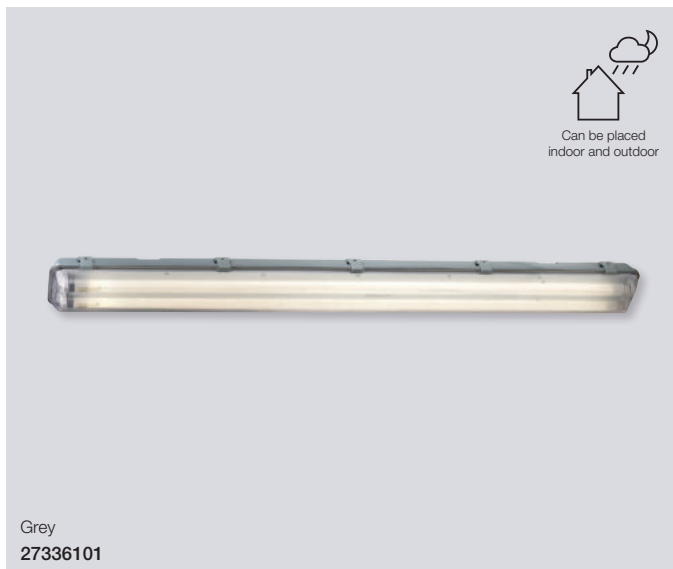

Works IP65 1x36W Batten

- **Masterbox** Qty 6
- **Size** W: 8,5 cm, L: 126,8 cm, D: 8,8 cm
- **Material** Plastic
- **IP Class** IP65, Class 1
- **Light source** G13, Max. 36W, Incl. 36W T8,
  Lumen 2.500, Kelvin 4000, Life hours 16.000, RA 80,
  Beam angle 360°, Not dimmable
- **Features** Parallel connection possible, IP65 - In and outdoor use,
  Easy Connect