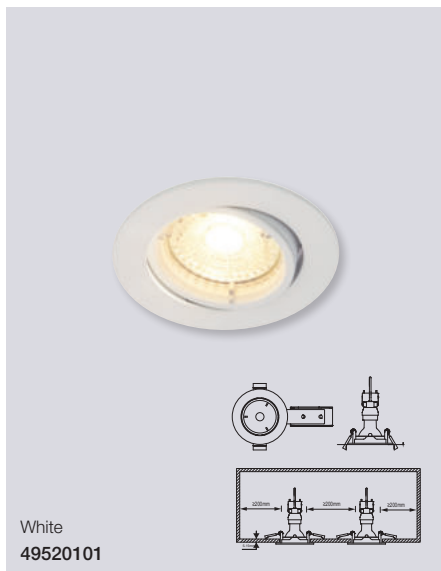

Carina 2700K 1-Kit Dim Tilt Downlight

Masterbox	Qty 3
Size	H: 10,3 cm, Ø: 8,5 cm, Mounting min. height: 11,3 cm Cut-out Ø: 7,2 cm, Tilt angle: 12°
Material	Metal
IP Class	IP20, Class 2
Light source	GU10, Max. 50W, Incl. 5W LED, Lumen 345, Kelvin 2700, Life hours 15.000, RA 80, Beam angle 36°, Dimmable Light source energy class A+
Features	Stepless dimmable 0-100% by wall dimmer excl.