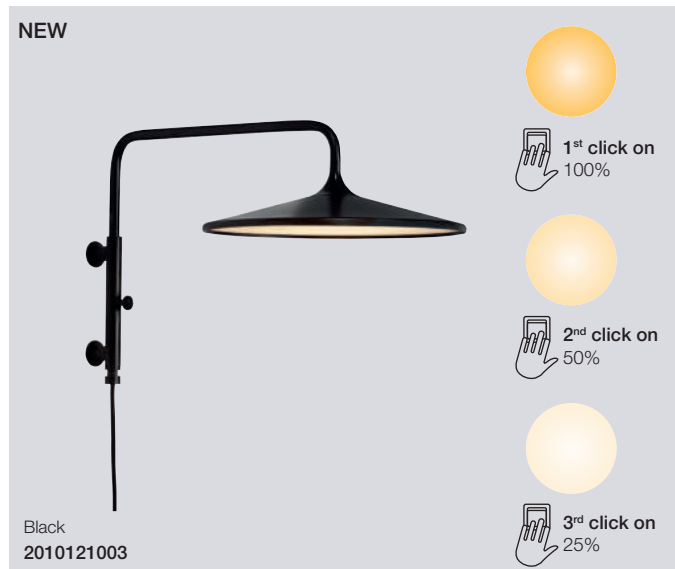

We strongly believe that these functionalities can make a visible difference in the home.

Meet Balance

no. 2010103003

no. 2010121003

no. 2010145003

no. 2010164003

Simplicity, minimalism and functionality characterize the Balance series. The clean lines, round shapes and matte black metal contributes to an elegant expression with associations to the stylish Nordic decor. The light spreads beautifully throughout the screen with an even glare-free light, and furthermore the Balance series is equipped with a built-in step dimming function, allowing you to adjust the light from your regular wall switch.

Balance Pendant

Masterbox	Qty 3
Size	Shade Ø: 42 cm, Shade H: 15,8 cm
Material	Metal/Acrylic
IP Class	IP20, Class 2
Cable	Textile cable: Black 200 cm non replaceable
Canopy	Color: Black, Material: Plastic Ø: 12,3 cm, H: 8,6 cm
Light source	Fixed LED, Incl. 17,5W LED, Incl. 3-Step MOODMAKER™ 100-50-25%, Lumen 1.700, Kelvin 2700, Life hours 30.000, RA 80, Beam angle 120°, Not dimmable
Features	Minimalistic design, 1700 Lumen with 3 step dimming from wall switch, 5 year LED guarantee

Balance Wall

Masterbox	Qty 2
Size	H: 31 cm, W: 30 cm, D: 50 cm, Shade Ø: 30 cm, Pipe Ø: 1,3 cm, Tilt angle: 136°
Material	Metal/Acrylic
IP Class	IP20, Class 2
Cable	Textile cable: Black 150 cm non replaceable, Switch on cable
Light source	Fixed LED, Incl. 17,5W LED, Incl. 3-Step MOODMAKER™ 100-50-25%, Lumen 1.200, Kelvin 2700, Life hours 30.000, RA 80, Beam angle 120°, Not dimmable
Features	Minimalistic design, 1200 Lumen with 3 step dimming from cable switch, Adjustable up/down and to both sides, 5 year LED guarantee