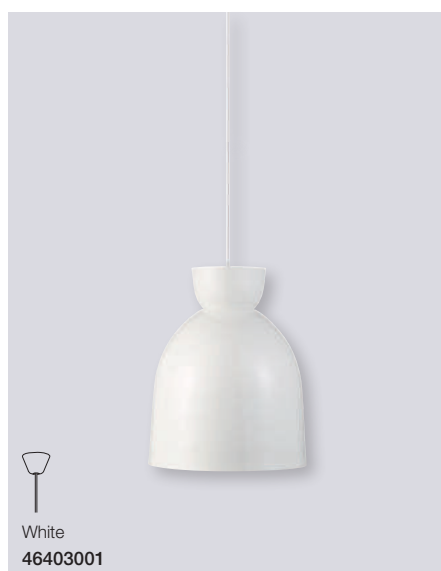

William 20 Pendant

Masterbox	Qty 3
Size	Shade Ø: 20 cm, Shade H: 20 cm
Material	Metal
IP Class	IP20, Class 2
Cable	Cable: White/Black 200 cm non replaceable
Canopy	Color: White/Black, Material: Plastic Ø: 12,3 cm, H: 8,7 cm
Light source	E27, Max. 25W, Excl. light source,
Features	Industrial style