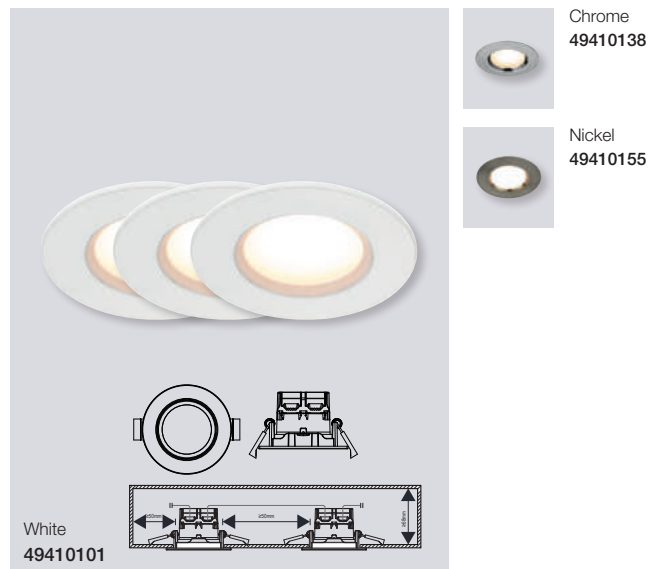

*Dorado is also available as Smart Light, see page 327