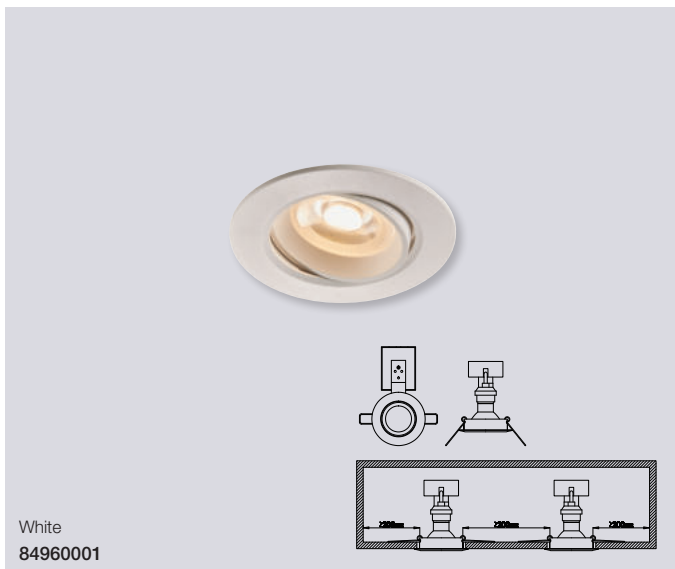

Birla DownLight

1. **Masterbox** Qty 6
2. **Size** H: 5,75 cm, Ø: 9,5 cm,
   Mounting min. height: 6 cm, Cut-out Ø: 7 cm
3. **Material** Plastic
4. **IP Class** IP44, Class 2
5. **Cable** Cable: White 20 cm replaceable
6. **Light source** Fixed LED, Incl. 6W LED,
   Lumen 600, Kelvin 3000, Candela 258, Life hours 30.000,
   RA 80, Beam angle 90°, Dimmable
7. **Features** Can be mounted directly into insulation, IP44 - In and outdoor
   use, Parallel connection possible, 5 year LED guarantee