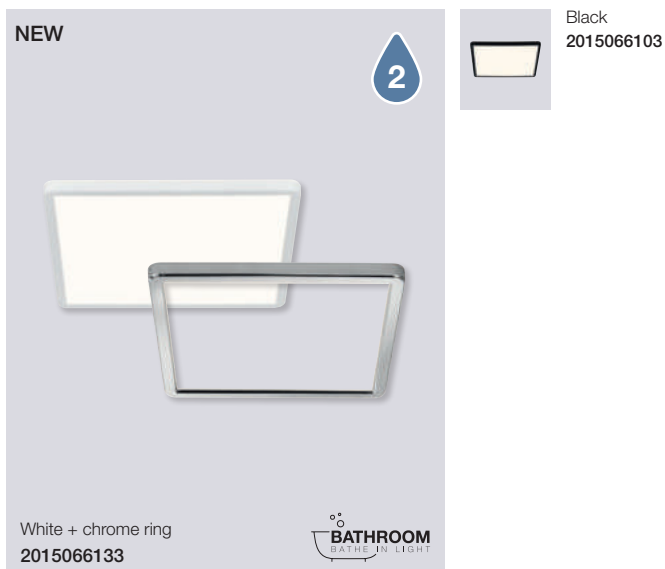

Oja Square 29 IP54 3000/4000K Ceiling

Masterbox	Qty 3
Size	H: 2,3 cm, W: 29,4 cm, L: 29,4 cm, D: 2,3 cm
Material	Plastic/Plastic
IP Class	IP54, Class 2
Light source	Fixed LED, Incl. 14,5W LED, Lumen 1.600, Kelvin 3000/4000, Life hours 30.000, RA 80, Beam angle 120°, Not dimmable
Features	3-Step MOODMAKER 3000K/4000K+night light by switch, Night light on 20% with back light effect, Memory & reset function, 5 year LED guarantee