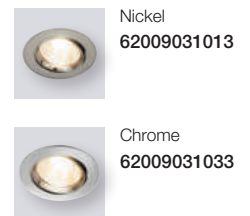

Apollo IP23 2700K 1-Kit Dim Tilt Downlight

Masterbox	Qty 10
Size	H: 5,4 cm, Ø: 8,5 cm, Mounting min. height: 6,8 cm
Material	Metal/Plastic
IP Class	IP23, Class 2
Light source	Fixed LED, Incl. 4,8W LED, Lumen 345, Kelvin 2700, Life hours 20.000, RA 80, Beam angle 36°, Dimmable
Features	Parallel connection possible, 5 year LED guarantee

*Only for Benelux & France

Apollo IP23 2700K 3-Kit Tilt Downlight

Masterbox	Qty 10
Size	H: 5,4 cm, Ø: 8,5 cm, Mounting min. height: 6,8 cm
Material	Metal/Plastic
IP Class	IP23, Class 2
Light source	Fixed LED, Incl. 3X4,8W LED, Lumen 3X345, Kelvin 2700, Life hours 20.000, RA 80, Beam angle 36°, Not dimmable
Features	Parallel connection possible, 5 year LED guarantee

*Only for Benelux & France

Apollo IP23 4000K 3-Kit Tilt Downlight

Masterbox	Qty 10
Size	H: 5,4 cm, Ø: 8,5 cm, Mounting min. height: 6,8 cm
Material	Metal/Plastic
IP Class	IP23, Class 2
Light source	Fixed LED, Incl. 3X4,8W LED, Lumen 3X380, Kelvin 4000, Life hours 20.000, RA 80, Beam angle 36°, Not dimmable
Features	Parallel connection possible, 5 year LED guarantee

*Only for Benelux & France

Apollo IP23 4000K 5-Kit Tilt Downlight

Masterbox	Qty 10
Size	H: 5,4 cm, Ø: 8,5 cm, Mounting min. height: 6,8 cm
Material	Metal/Plastic
IP Class	IP23, Class 2
Light source	Fixed LED, Incl. 5x4,8W LED, Lumen 380, Kelvin 4000, Life hours 20.000, RA 80, Beam angle 36°, Not dimmable
Features	Parallel connection possible, 5 year LED guarantee

*Only for Benelux & France