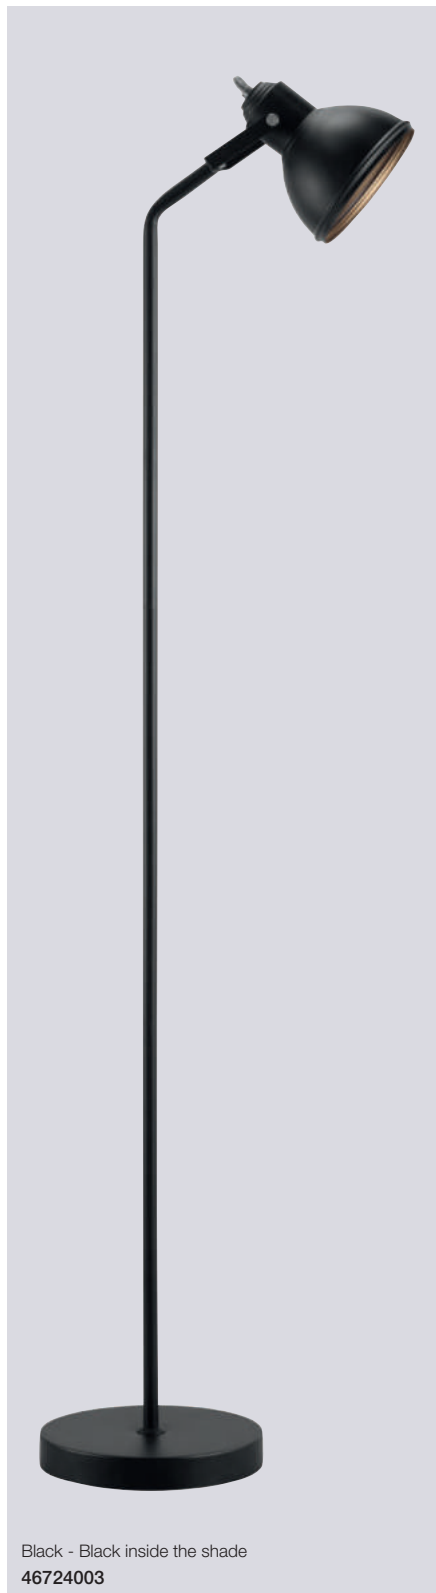

White
46553001

Black -
Black inside the shade
46685003

Black - Black inside the shade
46724003

Aslak Floor

Masterbox	Qty 3
Size	H: 140 cm, Shade Ø: 23 cm, Base Ø: 15 cm
Material	Metal
IP Class	IP20, Class 2
Cable	Cable: Black 200 cm non replaceable Switch on cable
Light source	E27, Max. 15W, Excl. light source,
Features	Industrial style