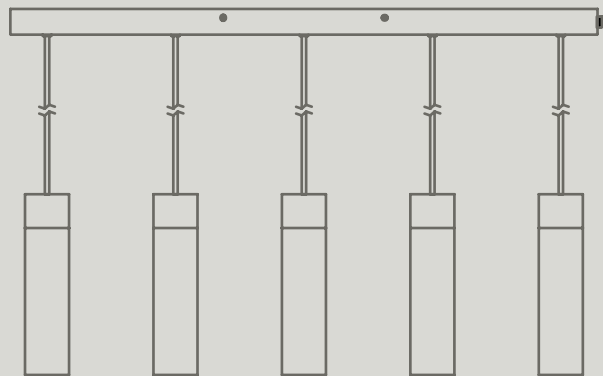

no. 2010483003 black / no. 2010483010 grey

The minimalistic Tilo series oozes of Nordic elegance with the slim design and clean lines. The thin lamp head emits a precise downward light, and with the unmistakable character feature of ash wood and matte metal, Tilo is the perfect addition to the stylish and modern home.