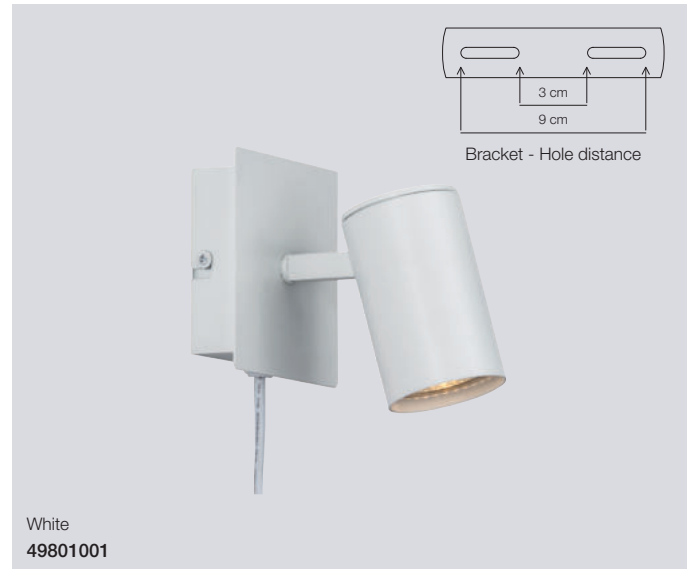

Frida Wall

Masterbox	Qty 6
Size	H: 11,5 cm, D: 11,5 cm, Shade Ø: 5,1 cm, Base mount: 8,5x8,5 cm Tilt angle: 90°
Material	Metal/Plastic
IP Class	IP20, Class 2
Cable	Cable: White 150 cm replaceable Switch on cable
Light source	GU10, Max. 35W, Excl. light source,
Features	Contemporary and simple style