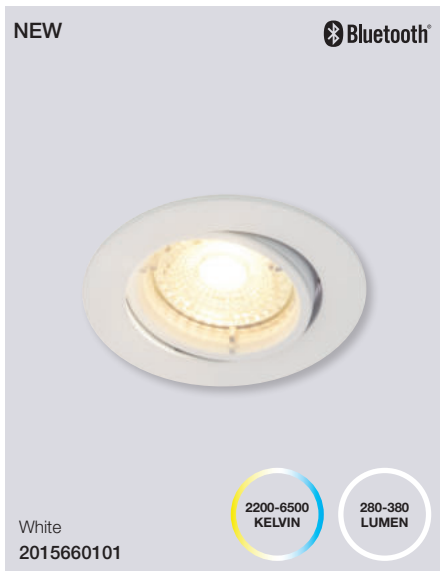

Carina Smart Light Downlight

Masterbox Qty 3
Light source GU10,
Lumen 410, Kelvin 2200-6500, Life hours 15.000, RA 80,
Beam angle 36°
Features Twist-lock for easy mounting of smart bulbs,
Bluetooth connection to Nordlux Smart Light,
Retrofit smart GU10 bulb included

Carina Smart Light 3-kit Downlight

Masterbox Qty 3
Light source GU10,
Lumen 410, Kelvin 2200-6500, Life hours 15.000, RA 80,
Beam angle 36°, Not dimmable
Features Twist-lock for easy mounting of smart bulbs,
Bluetooth connection to Nordlux Smart Light,
Retrofit smart GU10 bulb included

Carina Smart Light Square 3-Kit Downlight

Masterbox Qty 3
Light source GU10,
Lumen 410, Kelvin 2200-6500, Life hours 15.000, RA 80,
Beam angle 36°, Not dimmable
Features Twist-lock for easy mounting of smart bulbs,
Bluetooth connection to Nordlux Smart Light,
Retrofit smart GU10 bulb included