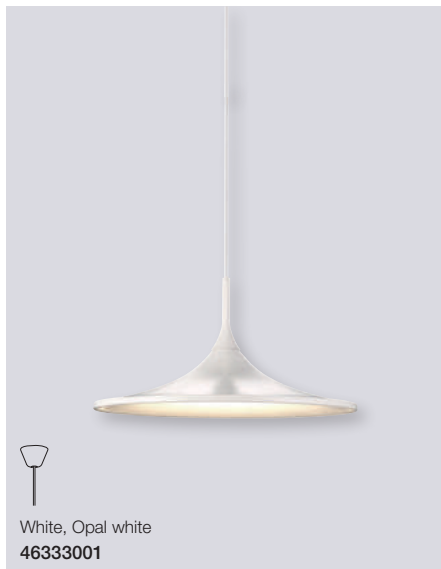

Skip 35 Pendant

Masterbox	Qty 3
Size	Shade Ø: 35 cm, Shade H: 17,3 cm
Material	Metal/Acrylic
IP Class	IP20, Class 2
Cable	Textile cable: White/Black 300 cm non replaceable
Canopy	Color: White/Black, Material: Plastic Ø: 11,8 cm, H: 7,35 cm
Light source	Fixed LED, Incl. 14W LED, Lumen 1.230, Kelvin 3000, Life hours 30.000, RA 80, Beam angle 120°, Dimmable
Features	Minimalistic design, 5 year LED guarantee

Skip 57 Pendant

Masterbox	Qty 1
Size	Shade Ø: 57,8 cm, Shade H: 20 cm
Material	Metal/Acrylic
IP Class	IP20, Class 2
Cable	Textile cable: White/Black 300 cm non replaceable
Canopy	Color: White/Black, Material: Plastic Ø: 11,8 cm, H: 7,35 cm
Light source	Fixed LED, Incl. 14W LED, Lumen 1.230, Kelvin 3000, Life hours 30.000, RA 80, Beam angle 120°, Dimmable
Features	Minimalistic design, 5 year LED guarantee

Emma 18 Pendant

Masterbox	Qty 3
Size	Shade Ø: 18 cm, Shade H: 23 cm
Material	Metal/Glass
IP Class	IP20, Class 2
Cable	Cable: White/Black 200 cm non replaceable
Canopy	Color: White/Black, Material: Metal Ø: 12,3 cm, H: 8,7 cm
Light source	GU10, Max. 10W, Excl. light source,

Emma 25 Pendant

Masterbox	Qty 3
Size	Shade Ø: 25 cm, Shade H: 23 cm
Material	Metal/Glass
IP Class	IP20, Class 2
Cable	Cable: White/Black 200 cm non replaceable
Canopy	Color: White/Black, Material: Metal Ø: 12,3 cm, H: 8,7 cm
Light source	GU10, Max. 10W, Excl. light source,