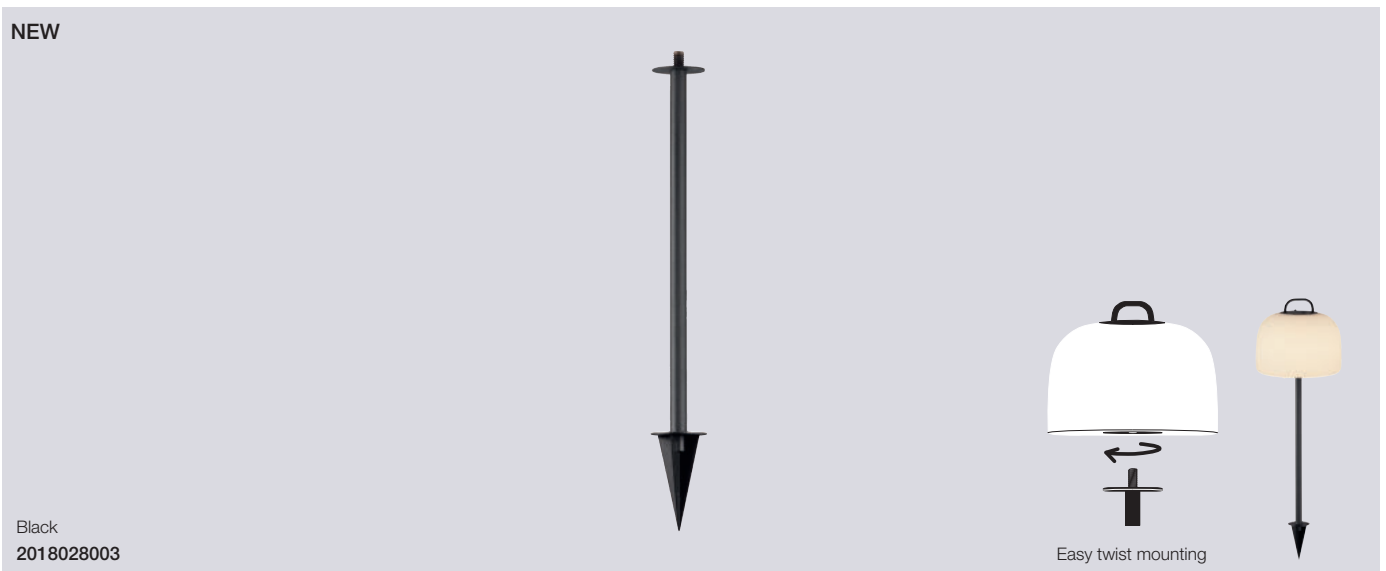

Kettle spike Portable by Says Who

Masterbox Qty 3
Size H: 51,6 cm, W: 5,8 cm, L: 5,8 cm, Pipe Ø: 1,8 cm
Material Metal/Aluminium
Features Easy twist mount accessory for Kettle luminaire,
Metal spike