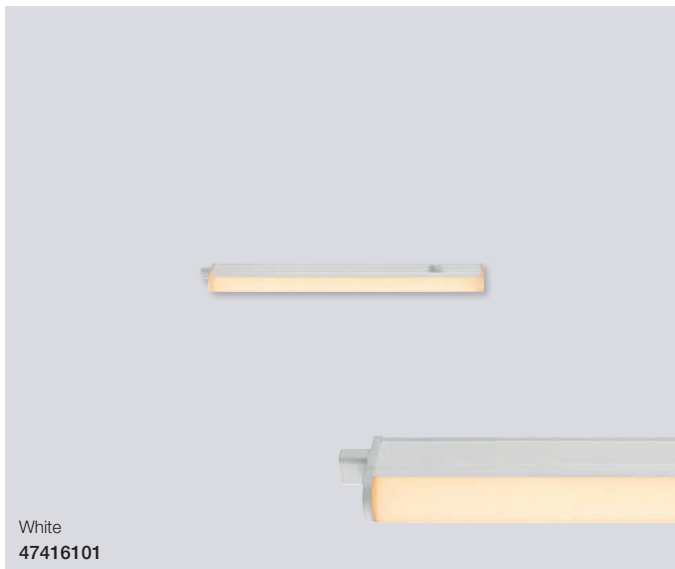

Latona 31,2 9W Under cabinet

Masterbox	Qty 6
Size	W: 2,4 cm, L: 31,2 cm, D: 3,4 cm
Material	Plastic
IP Class	IP20, Class 2
Light source	Fixed LED, Incl. 5W LED, Incl. 2-Step MOODMAKER TM, Lumen 420, Kelvin 3000/4000, Life hours 25.000, RA 80, Beam angle 130°, Not dimmable
Features	2-Step MOODMAKER 3000K/4000K by switch on body, Ideally suited for under cabinet lighting, Parallel connection possible, 5 year LED guarantee

Latona 56,2 9W Under cabinet

Masterbox	Qty 6
Size	W: 2,4 cm, L: 56,2 cm, D: 3,4 cm
Material	Plastic
IP Class	IP20, Class 2
Light source	Fixed LED, Incl. 9W LED, Incl. 2-Step MOODMAKER TM, Lumen 730, Kelvin 3000/4000, Life hours 25.000, RA 80, Beam angle 130°, Not dimmable
Features	2-Step MOODMAKER 3000K/4000K by switch on body, Ideally suited for under cabinet lighting, Parallel connection possible, 5 year LED guarantee

Latona 91,2 12W Under cabinet

Masterbox	Qty 6
Size	W: 2,4 cm, L: 91,2 cm, D: 3,4 cm
Material	Plastic
IP Class	IP20, Class 2
Light source	Fixed LED, Incl. 12W LED, Incl. 2-Step MOODMAKER TM, Lumen 1.050, Kelvin 3000/4000, Life hours 25.000, RA 80, Beam angle 130°, Not dimmable
Features	2-Step MOODMAKER 3000K/4000K by switch on body, Ideally suited for under cabinet lighting, Parallel connection possible, 5 year LED guarantee