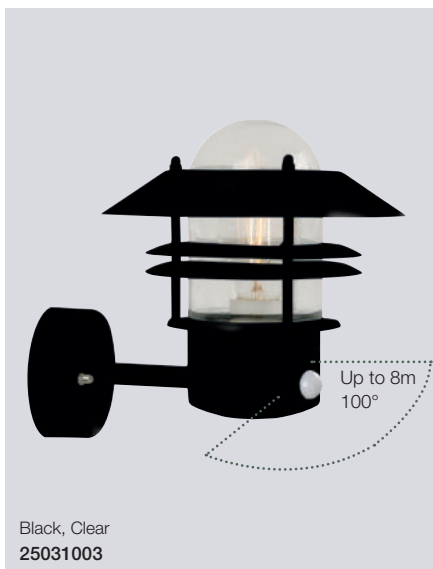

Copper, Clear
25011030

Galvanized, Clear
25011031

Stainless steel,
Clear
25011034

Black, Clear
25031003