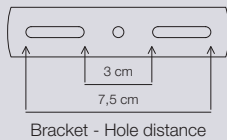

Adrian 16 Pendant

Masterbox	Qty 6
Size	Shade Ø: 16 cm, Shade H: 22 cm, Tilt angle: 180°
Material	Metal/Plastic
IP Class	IP20, Class 2
Cable	Textile cable: Black/White/Black 200 cm non replaceable
Canopy	Color: Black/Grey, Material: Metal Ø: 12 cm, H: 7 cm
Light source	E27, Max. 25W, Excl. light source,
Features	Industrial style, Tilttable shade

Adrian 25 Pendant

Masterbox	Qty 3
Size	Shade Ø: 25 cm, Shade H: 28 cm, Tilt angle: 180°
Material	Metal/Plastic
IP Class	IP20, Class 2
Cable	Textile cable: Black/White/Black 200 cm non replaceable
Canopy	Color: Black/Grey, Material: Metal Ø: 12 cm, H: 7 cm
Light source	E27, Max. 25W, Excl. light source,
Features	Industrial style, Tilttable shade

Adrian Wall

Masterbox	Qty 3
Size	H: 22 cm, D: 17 cm, Shade Ø: 12,5 cm, Base mount: Ø10 cm Tilt angle: 180°
Material	Metal/Plastic
IP Class	IP20, Class 2
Cable	Textile cable: Black/White/Black 150 cm replaceable Switch on cable
Light source	E27, Max. 25W, Excl. light source,
Features	Industrial style, Adjustable head

Adrian Table

Masterbox	Qty 3
Size	H: 47 cm, Shade Ø: 12,5 cm, Pipe Ø: 1,5 cm, Base Ø: 16 cm, Tilt angle: 180°
Material	Metal/Plastic
IP Class	IP20, Class 2
Cable	Textile cable: Black/White/Black 150 cm non replaceable Switch on cable
Light source	E27, Max. 25W, Excl. light source,
Features	Industrial style, Adjustable head