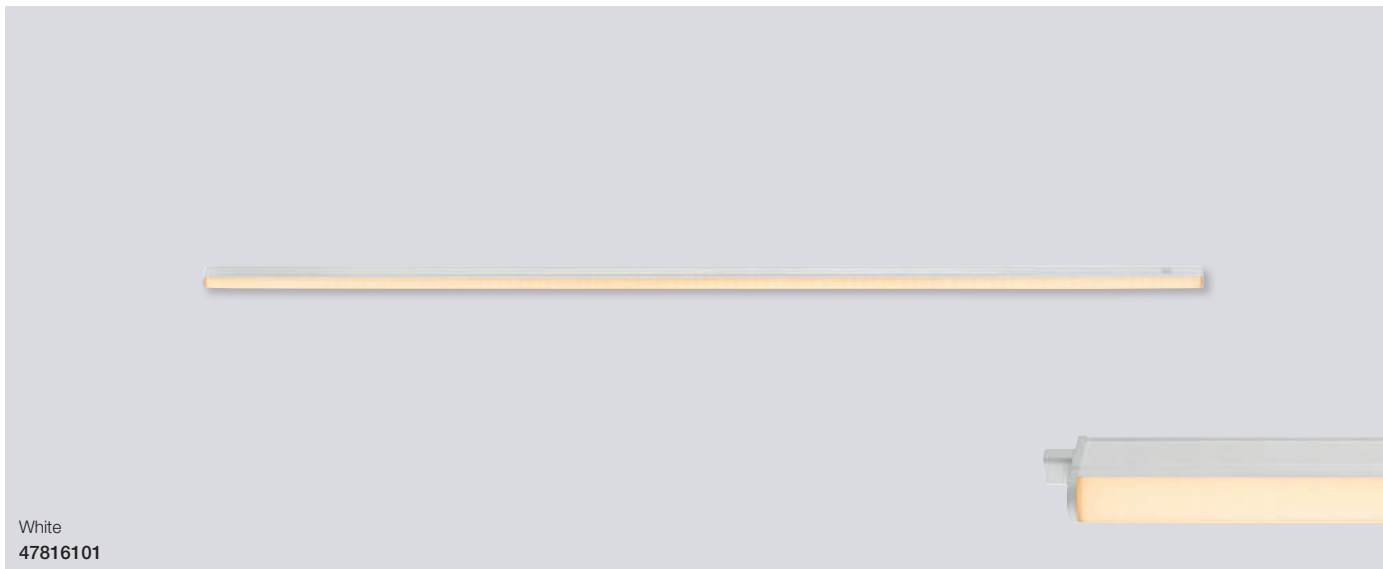

White
47816101

Renton 150 Under cabinet

- **Masterbox** Qty 6
- **Size** W: 2,4 cm, L: 151,2 cm, D: 3,4 cm
- **Material** Plastic
- **IP Class** IP20, Class 2
- **Light source** Fixed LED, Incl. 20W LED,
  Lumen 1.500, Kelvin 2700, Life hours 25.000, RA 80,
  Beam angle 130°, Not dimmable
- **Features** Parallel connection possible, Ideally suited for under cabinet
  lighting, Connection cable included, 5 year LED guarantee