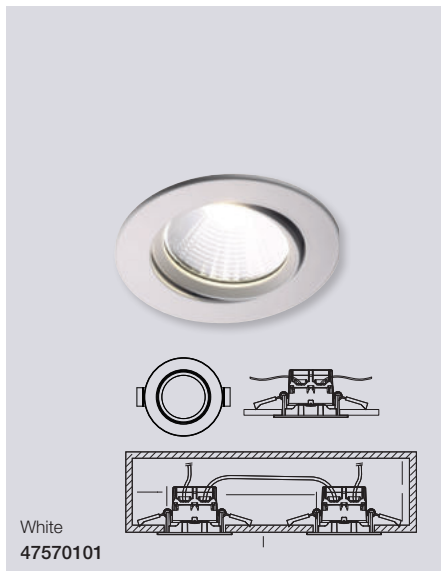

Fremont 2700K 1-Kit Downlight

Masterbox	Qty 3
Size	H: 5,4 cm, Ø: 8,5 cm, Mounting min. height: 6,8 cm Cut-out Ø: 7,2 cm, Tilt angle: 12°
Material	Plastic/Metal
IP Class	IP23, Class 2
Light source	Fixed LED, Incl. 5,5W LED, Lumen 345, Kelvin 2700, Life hours 20.000, RA 80, Beam angle 36°, Dimmable
Features	Stepless dimmable 0-100% by wall dimmer excl., Parallel connection possible, Parallel connection possible, 5 year LED guarantee