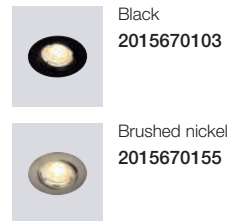

Carina Smart Light Downlight

Masterbox Qty 3
Light source GU10,
Lumen 410, Kelvin 2200-6500, Life hours 15.000, RA 80,
Beam angle 36°
Features Twist-lock for easy mounting of smart bulbs,
Bluetooth connection to Nordlux Smart Light,
Retrofit smart GU10 bulb included

Carina Smart Light 3-kit Downlight

Masterbox Qty 3
Light source GU10,
Lumen 410, Kelvin 2200-6500, Life hours 15.000, RA 80,
Beam angle 36°, Not dimmable
Features Twist-lock for easy mounting of smart bulbs,
Bluetooth connection to Nordlux Smart Light,
Retrofit smart GU10 bulb included

Carina Smart Light Square 3-Kit Downlight

Masterbox Qty 3
Light source GU10,
Lumen 410, Kelvin 2200-6500, Life hours 15.000, RA 80,
Beam angle 36°, Not dimmable
Features Twist-lock for easy mounting of smart bulbs,
Bluetooth connection to Nordlux Smart Light,
Retrofit smart GU10 bulb included