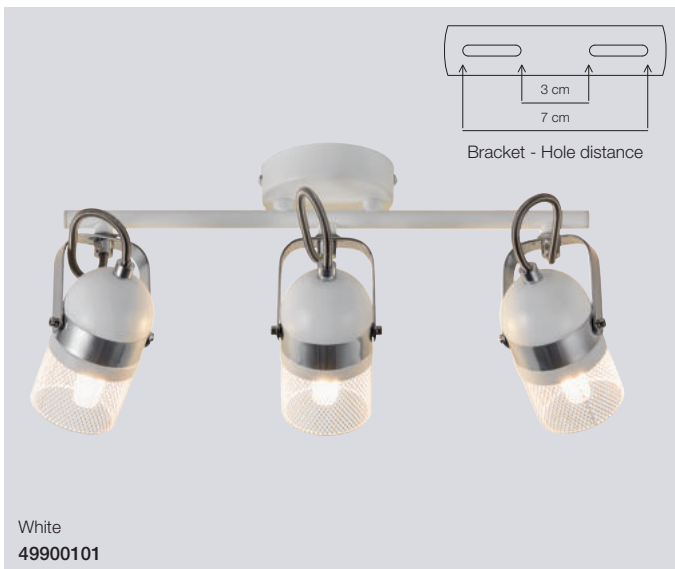

Please see our decorative bulbs from page 294

Agnes Wall

Masterbox Qty 6
Size H: 12 cm, W: 9 cm, D: 14 cm, Shade Ø: 5,8 cm, Base mount: Ø9 cm
 Tilt angle: 150°
Material Metal/Plastic
IP Class IP20, Class 2
Cable Cable: White 150 cm replaceable
 Switch on cable
Light source G9, Max. 35W, Excl. light source,
Features Industrial style

Agnes SpotLight

Masterbox Qty 3
Size L: 30 cm, D: 14,5 cm, Shade Ø: 5,8 cm, Base mount: Ø9 cm
 Tilt angle: 150°
Material Metal/Plastic
IP Class IP20, Class 2
Light source G9, Max. 2X35W, Excl. light source,
Features Industrial style

Agnes SpotLight

Masterbox Qty 3
Size L: 45 cm, D: 14,5 cm, Shade Ø: 5,8 cm, Base mount: Ø9 cm
 Tilt angle: 150°
Material Metal/Plastic
IP Class IP20, Class 2
Light source G9, Max. 3X35W, Excl. light source,
Features Industrial style