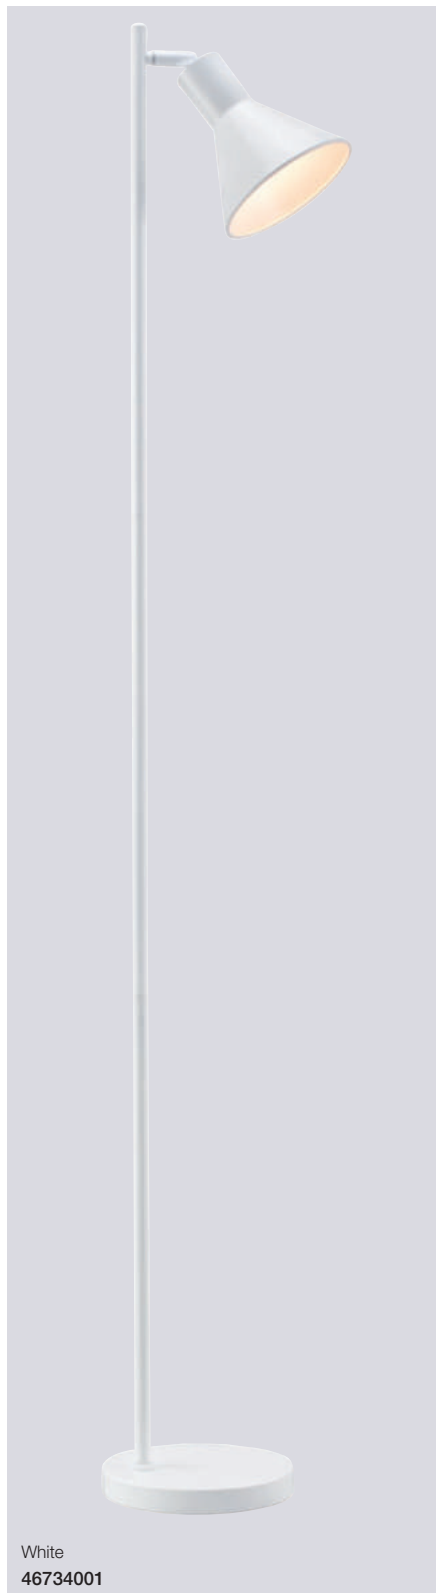

Grey -
Grey inside
the shade
46563010

White
46695001

White
46734001

Eik Floor

Masterbox	Qty 3
Size	H: 144 cm, Shade Ø: 15 cm, Base Ø: 19 cm
Material	Metal/Plastic
IP Class	IP20, Class 2
Cable	Cable: White/Black 200 cm non replaceable Switch on cable
Light source	E27, Max. 15W, Excl. light source,
Features	Contemporary and simple style