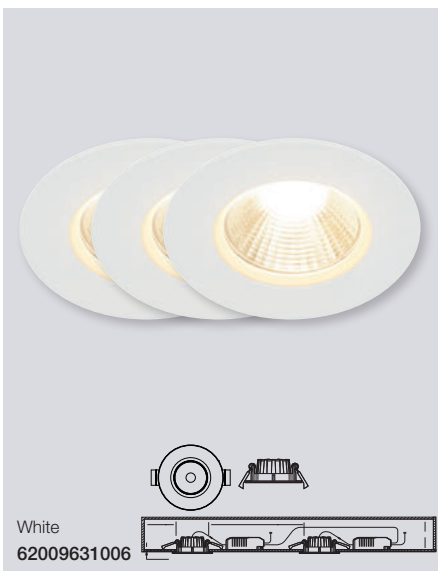

Apollo IP65 2700K 3-Kit Downlight

Masterbox	Qty 10
Size	H: 3,6 cm, Ø: 8,5 cm, Mounting min. height: 5,4 cm
Material	Metal/Plastic
IP Class	IP65, Class 2
Light source	Fixed LED, Incl. 3X4,8W LED, Lumen 3X345, Kelvin 2700, Life hours 20.000, RA 80, Beam angle 36°, Not dimmable
Features	Parallel connection possible, 5 year LED guarantee

*Only for Benelux & France