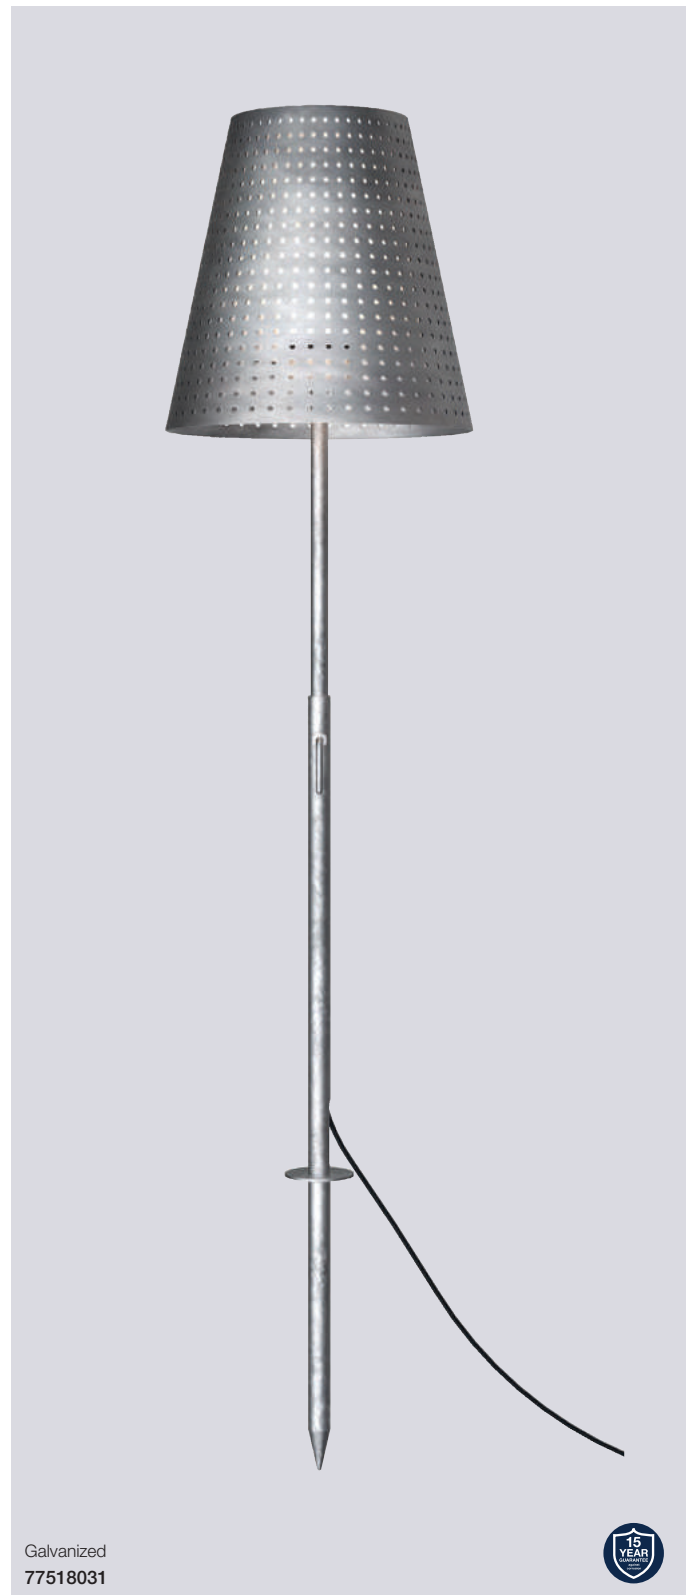

Fuse Garden by Bønnelycke mdd

Masterbox	Qty 1
Size	H: 165 cm, Shade Ø: 35 cm, Pipe Ø: 2,5 cm
Material	Galvanized steel/Glass
IP Class	IP44, Class 2
Cable	Cable: Black 500 cm
Light source	E27, Max. 60W, Excl. light source,
Features	Spear for effortless placement, Mesh light and shadow effect, 15 year anti corrosion guarantee on Galvanized steel