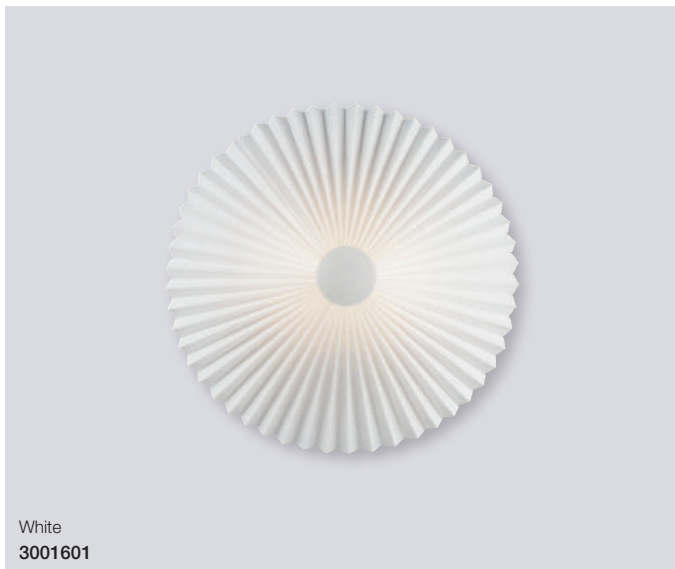

White
3001601

Trio 45 Ceiling

Masterbox	Qty 6
Size	D: 15 cm, Shade Ø: 45 cm
Material	Plastic
IP Class	IP20, Class 2
Cable	Cable: White 200 cm Switch on cable
Light source	E27, Max. 40W, Excl. light source,