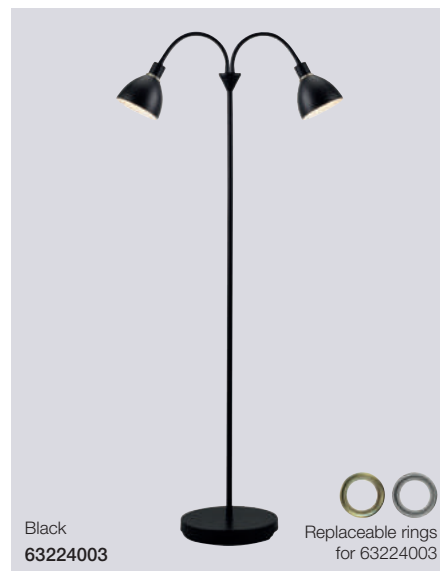

Black
63214003

Replaceable rings
for 63214003

Chrome, Opal
white
63214033

Black
72224003

Replaceable rings
for 72224003

Chrome, White
72224033

Ray Dim Floor

Masterbox	Qty 2
Size	H: 164 cm, Shade Ø: 12 cm, Flex arm: 19 cm, Shade H: 9 cm, Pipe Ø: 1,6 cm, Base Ø: 28 cm
Material	Metal - Metal/Glass
IP Class	IP20, Class 2
Cable	Cable: Black/Clear 180 cm non replaceable Switch on fixture
Light source	E14, Max. 2X40W, Excl. light source, Incl. Rotate dimmer,
Features	Contemporary and simple style