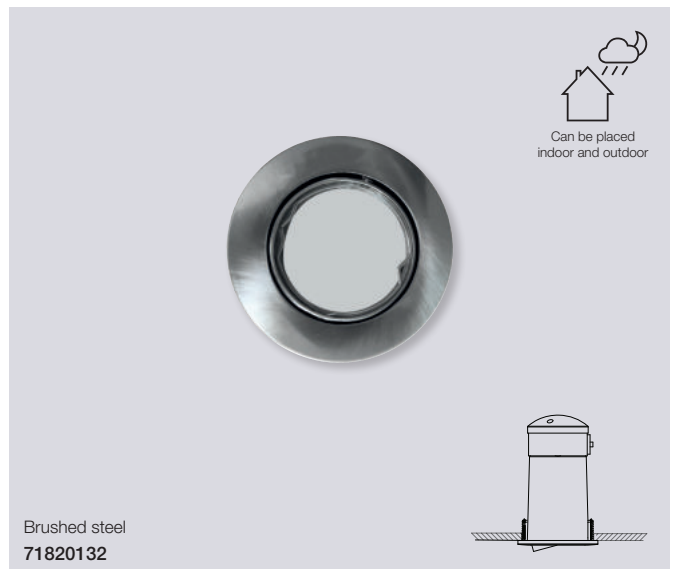

Mixit Pro Downlight

Masterbox	Qty 3
Size	H: 7,2 cm, Ø: 8,5 cm, Mounting min. height: 6,5 cm Cut-out Ø: 7,6 cm, Tilt angle: 30°
Material	Plastic/Metal
IP Class	IP23, Class 2
Light source	GU10, Max. 8W LED, Excl. light source,
Features	Ideally suited for combination with NORDLUX SMART, Can be mounted directly in the insulation

Mixit Downlight

Masterbox	Qty 3
Size	H: 13,5 cm, Ø: 8,5 cm, Mounting min. height: 14 cm Cut-out Ø: 7,6 cm, Tilt angle: 25°
Material	Plastic/Metal
IP Class	IP23, Class 2
Light source	GU10, Max. 8W LED, Excl. light source,
Features	Ideally suited for combination with NORDLUX SMART, Can be mounted directly in the insulation