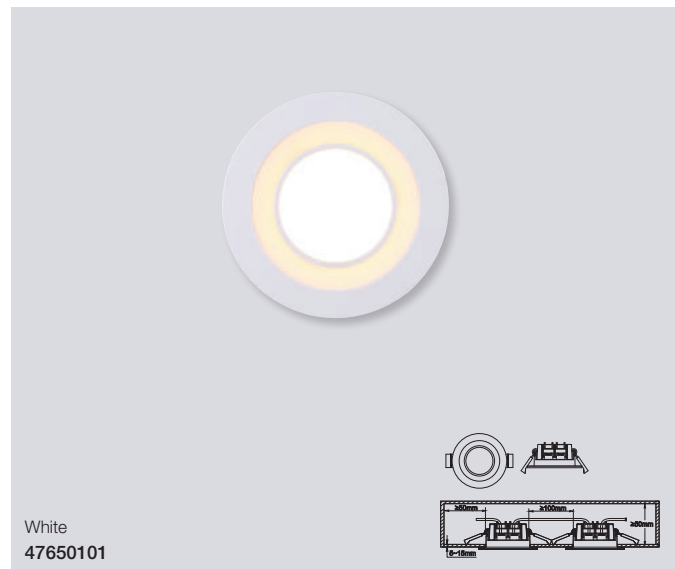

White
47650101

Clyde 8 4000K Downlight

Masterbox	Qty 3
Size	H: 3,5 cm, Ø: 8,2 cm, Mounting min. height: 5 cm Cut-out Ø: 6,5 cm
Material	Plastic/Plastic
IP Class	IP20, Class 2
Light source	Fixed LED, Incl. 5,5W LED, Incl. 3-Step MOODMAKER TM, Lumen 400, Kelvin 4000, Life hours 25.000, RA 80, Beam angle 120°, Not dimmable
Features	Parallel connection possible, 5 year LED guarantee

*Only for Benelux & France