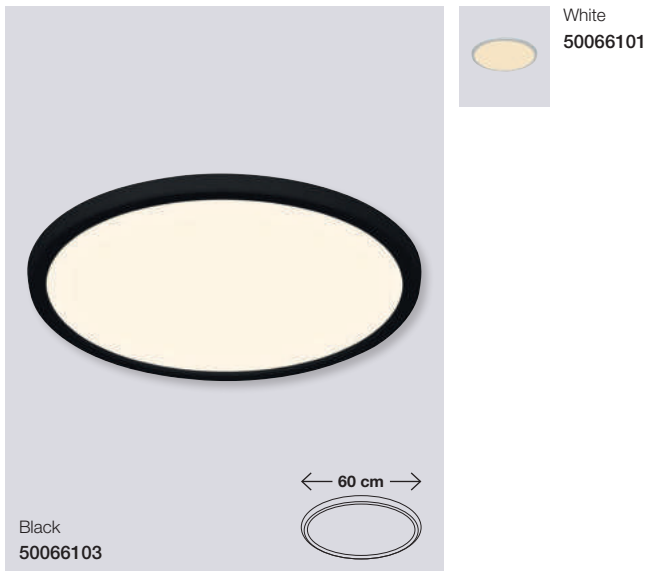

*OJA is also available as Smart Light, see page 327

Oja 60 2700K Step-Dim Ceiling

Masterbox	Qty 3
Size	H: 3,2 cm, W: 60 cm, L: 60 cm, D: 3,2 cm
Material	Plastic/Metal
IP Class	IP20, Class 1
Light source	Fixed LED, Incl. 38W LED, Lumen 3.000, Kelvin 2700, Life hours 25.000, RA 80, Beam angle 120°, Not dimmable
Features	3-Step MOODMAKER dim 100-50-20% by wall switch, Night light on 20% with back light effect memory, Memory & reset function when the light is tuned off/on 5 times, 5 year LED guarantee