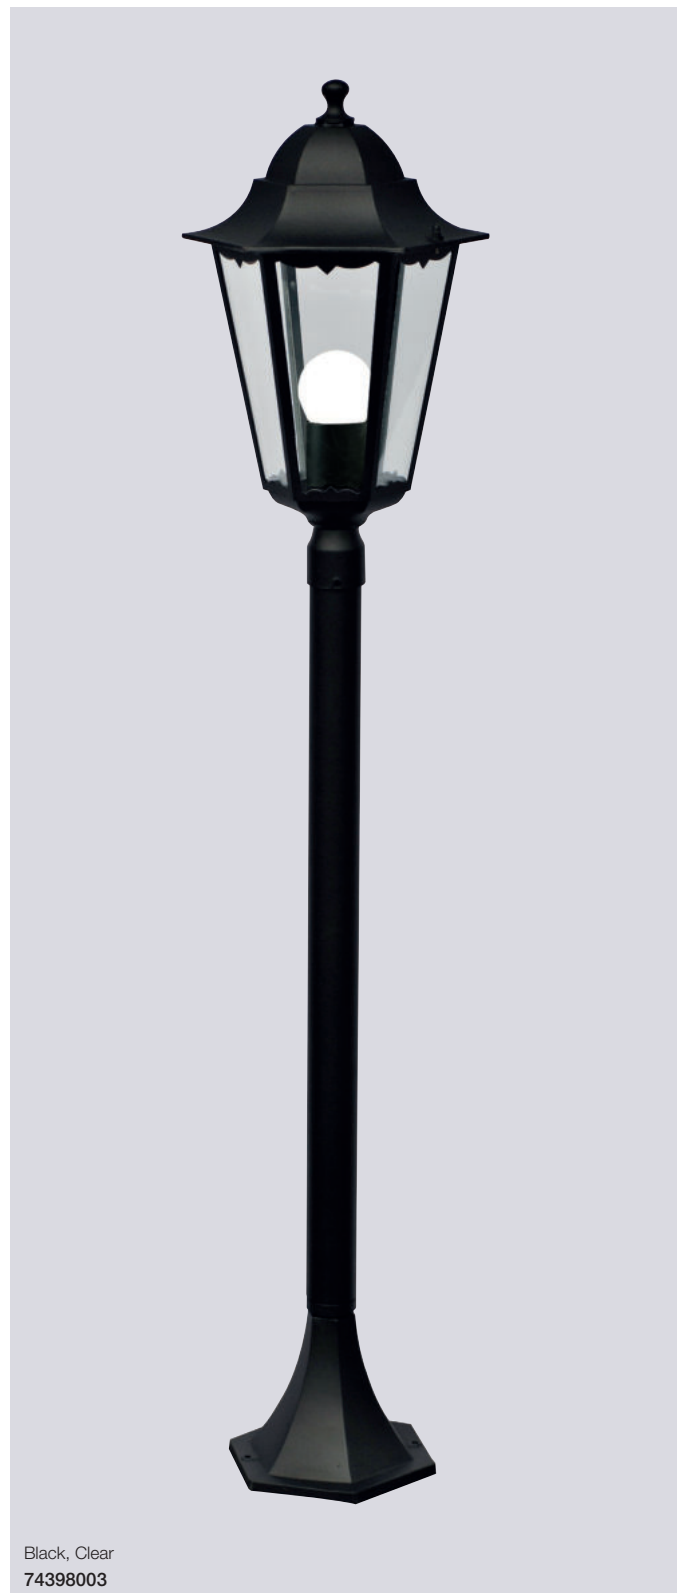

Black, Clear
74398003

Cardiff Garden

Masterbox	Qty 3
Size	H: 100 cm, W: 21 cm, Shade Ø: 22 cm, Pipe Ø: 4 cm, Base Ø: 15 cm
Material	Aluminium/Glass
IP Class	IP44, Class 1
Light source	E27, Max. 60W, Excl. light source,
Features	Romantic design, Parallel connection possible