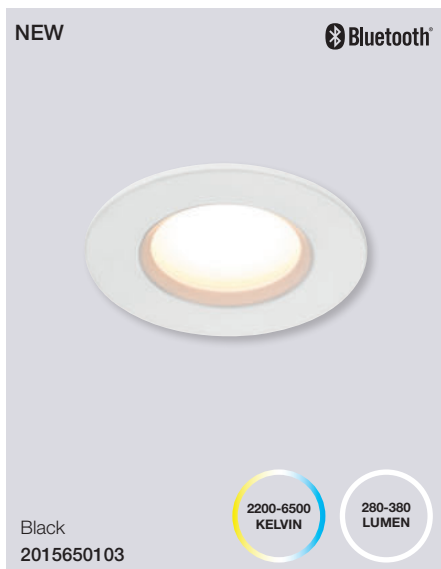

Black
2015650103

Brushed nickel
20156501035

Brushed steel
84650032

Dorado Smart Light 1-Kit DownLight

Masterbox	Qty 6
Size	D: 5,4 cm, H: 5,4 cm, Ø: 8,5 cm
Material	Plastic/Metal
IP Class	IP65, Class 2
Light source	Fixed LED, Incl. 4,7W LED, Lumen 380, Kelvin 2200-6500, Life hours 20.000, RA 80, Beam angle 36°, Not dimmable
Features	IP 65 protection for both outdoor and bathroom use, Bluetooth connection to Nordlux Smart Light, Adjustable kelvin and lumen output, 5 year LED guarantee