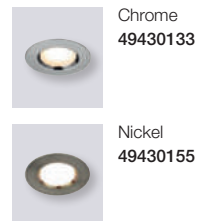

Chrome
49430133

Nickel
49430155