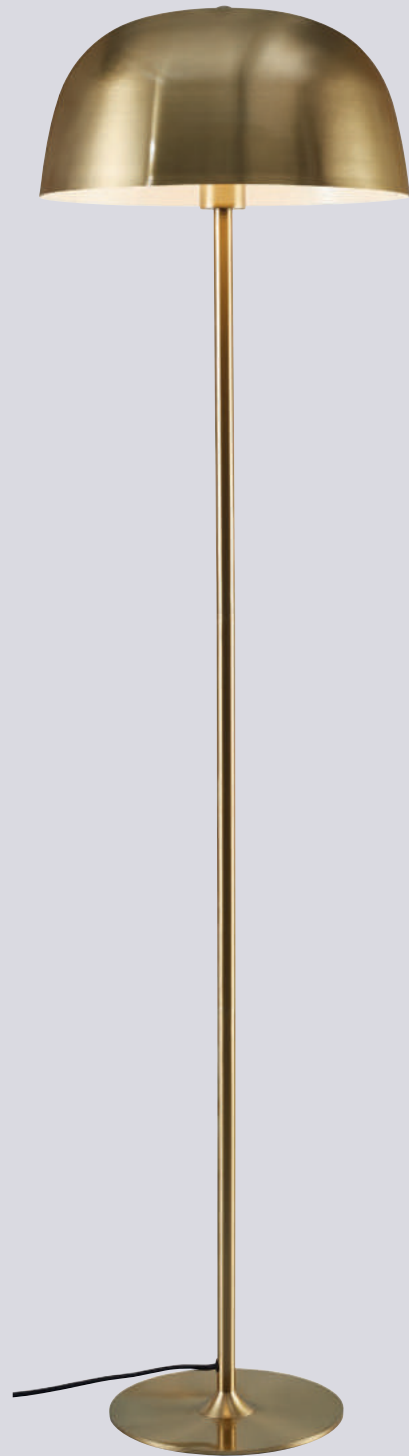

Brass
2010244035

Cera Floor

Masterbox	Qty 2
Size	H: 127 cm, Shade Ø: 36 cm, Pipe Ø: 1,9 cm, Base Ø: 24 cm
Material	Metal
IP Class	IP20, Class 2
Cable	Textile cable: Black 150 cm non replaceable Switch on cable
Light source	E27, Max. 60W, Excl. light source,
Features	Glamorous style, Brass adds coziness and warmth to the interior