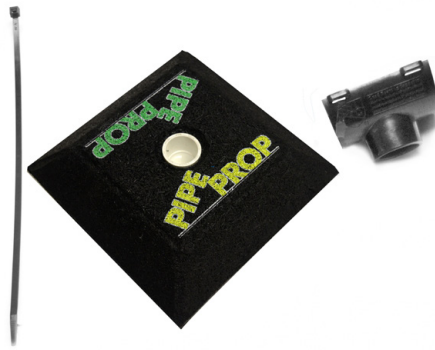

	<p><b>APS-1</b> Includes: 1-Saddle (1.5") 1-Base 1-Nylon Strap</p>		
	<p><b>APS-2</b> Includes: 1-Saddle (2.5") 1-Base 1-Nylon Strap</p>		
	<p><b>USPP</b> Includes: 1-Unistrut Saddle 1-Base 2-Self Locking Straps</p>		
	<p><b>APS-MDA-1</b> Sold as a Kit and Includes: 4-Saddles (1.5") 4-Bases 4-MDAPP-12 PVC Pipes 4-Stainless Steel Strap 2-MDA-1000 Adhesive *Miami-Dade Approved (condensate applications)</p>		
	<p><b>APS-MDA-2</b> Sold as a Kit and Includes: 4-Saddles (2.5") 4-Bases 4-MDAPP-12 PVC Pipes 4-Stainless Steel Strap 2-MDA-1000 Adhesive *Miami-Dade Approved (condensate applications)</p>		
	<p><b>USPP-MDA</b> Sold as a Kit and Includes: 4-Unistrut Saddles 4-Bases 4-MDAPP-12 PVC Pipes 2-MDA-1000 Adhesive *Miami-Dade Approved (condensate applications)</p>		

### RUB-1

Includes:

- > 1 Saddle (1.5")
  - > 1 Base
  - > 1 Nylon Strap
  - > Packaged 6 Per Box
- \*pipe not included*

### RUB-3

Includes:

- > 1 Saddle (3")
  - > 1 Base
  - > 1 Nylon Strap
  - > Packaged 6 Per Box
- \*pipe not included*

### RUB-USPP

Includes:

- > 1 Unistrut Saddle
  - > 1 Base
  - > 2 Self Locking Straps
  - > Packaged 6 Per Box
- \* pipe not included*  
*\* Steel Unistrut not included*

	<p><b>USPP-6</b> 1-6" Length Unistrut for Use With USPP Pipe Prop</p>	
	<p><b>MDA-1000</b> 1-Tube Miami-Dade Approved Adhesive</p>	
	<p><b>MDAPP-12</b> 1-Miami Dade Approved 12" Length PVC Pipe</p>	
	<p><b>SSPP-14</b> Stainless Steel Strap</p>	
	<p><b>MDA-HZI</b> Steel Insert To be used with Miami Dade NOA No.:19-0313.09</p>	