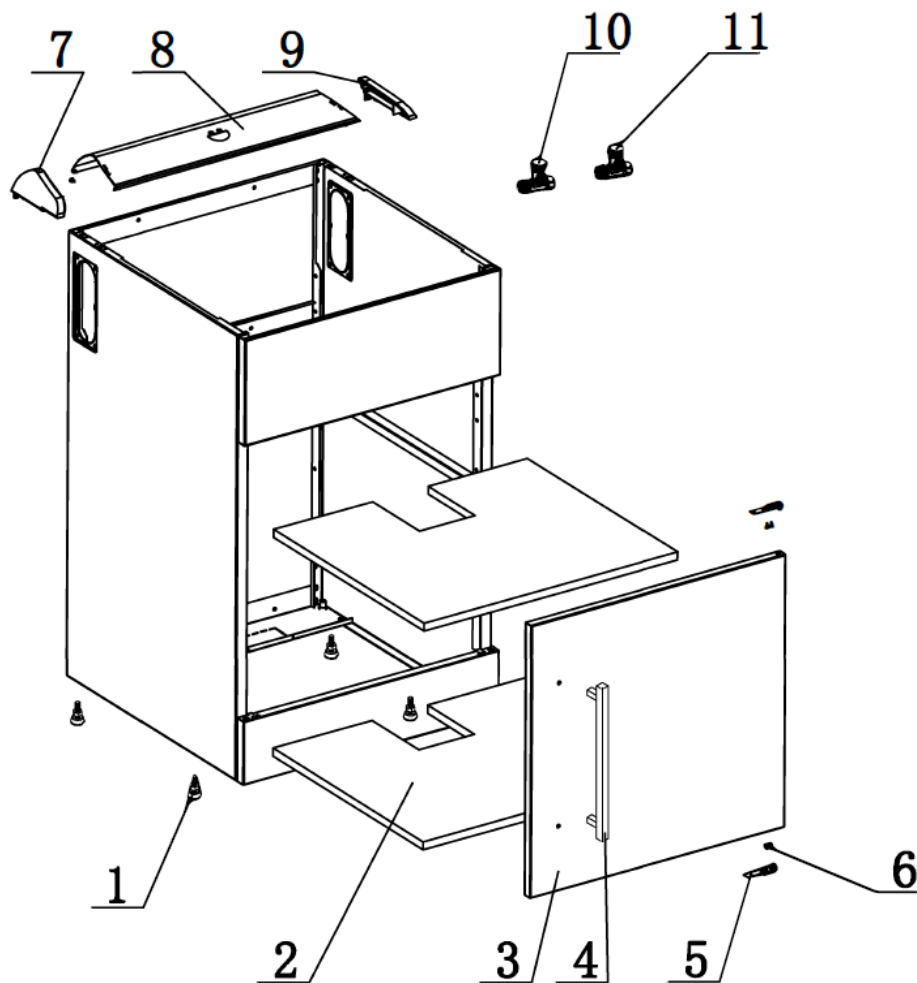

Description: **ROBINHOOD SUPERTUB SERIES 3 CONSOLE, S/S GOOSENECK TAP**

Model Number: **ST3703**

Model pictured: **ST3703**

**Actual unit may vary from image shown*

Exploded View

Parts List

Item	Description	Part Number
1	Waste basket assembly	C090000008
2	Stainless steel body	Y110101102
3	Seal of body (thin)	Y112300001
4	Seal of body (thick)	Y112300002
5	Screw nut	Y100300011
6	Plastic body (include brass screw)	Y110101011
7	Rubber seal	Y112300013
8	Screw nut	Y100400003
9	Overflow connection	Y112002059
10	Overflow seal	Y112300125
11	Overflow decorated cover	Y119900320
12	Overflow base	Y119900069
13	Cross screw	Y100199030
14	O ring	Y112300550
15	Overflow hose	Y112001160
16	Waste seal	Y112300015
17	Tube nut I	Y100400011
18	Waste elbow	Y110299013
19	Tube nut II	Y100400004
20	Taper waste seal	Y112300014
21	3 way connection tube	752203
22	Hose WMC clip	752228
23	Hose	752224
24	Waste inlet cover	752202
25	Screws (pack of 6)	999054
26	Waste inlet	752201
27	Robinhood Stainless Steel gooseneck tap	STTAP7150A

Exploded View & Parts List Continued

Item	Description	Part Number
1	Supertub foot assembly (Bag of 4)	Y119900300
2	Standard shelf/floor	C150099002
3	Standard door	752057
4	Square handle (with screws, 1 pc)	Y119900349
5+6	Plastic hinge with screws	752054
7	Console end cap left	750814
8	Console panel	751042WH
9	Console end cap right	750813
10	Three way valve hot (for door models)	752234HT
11	Three way valve cold (for door models)	752234CD