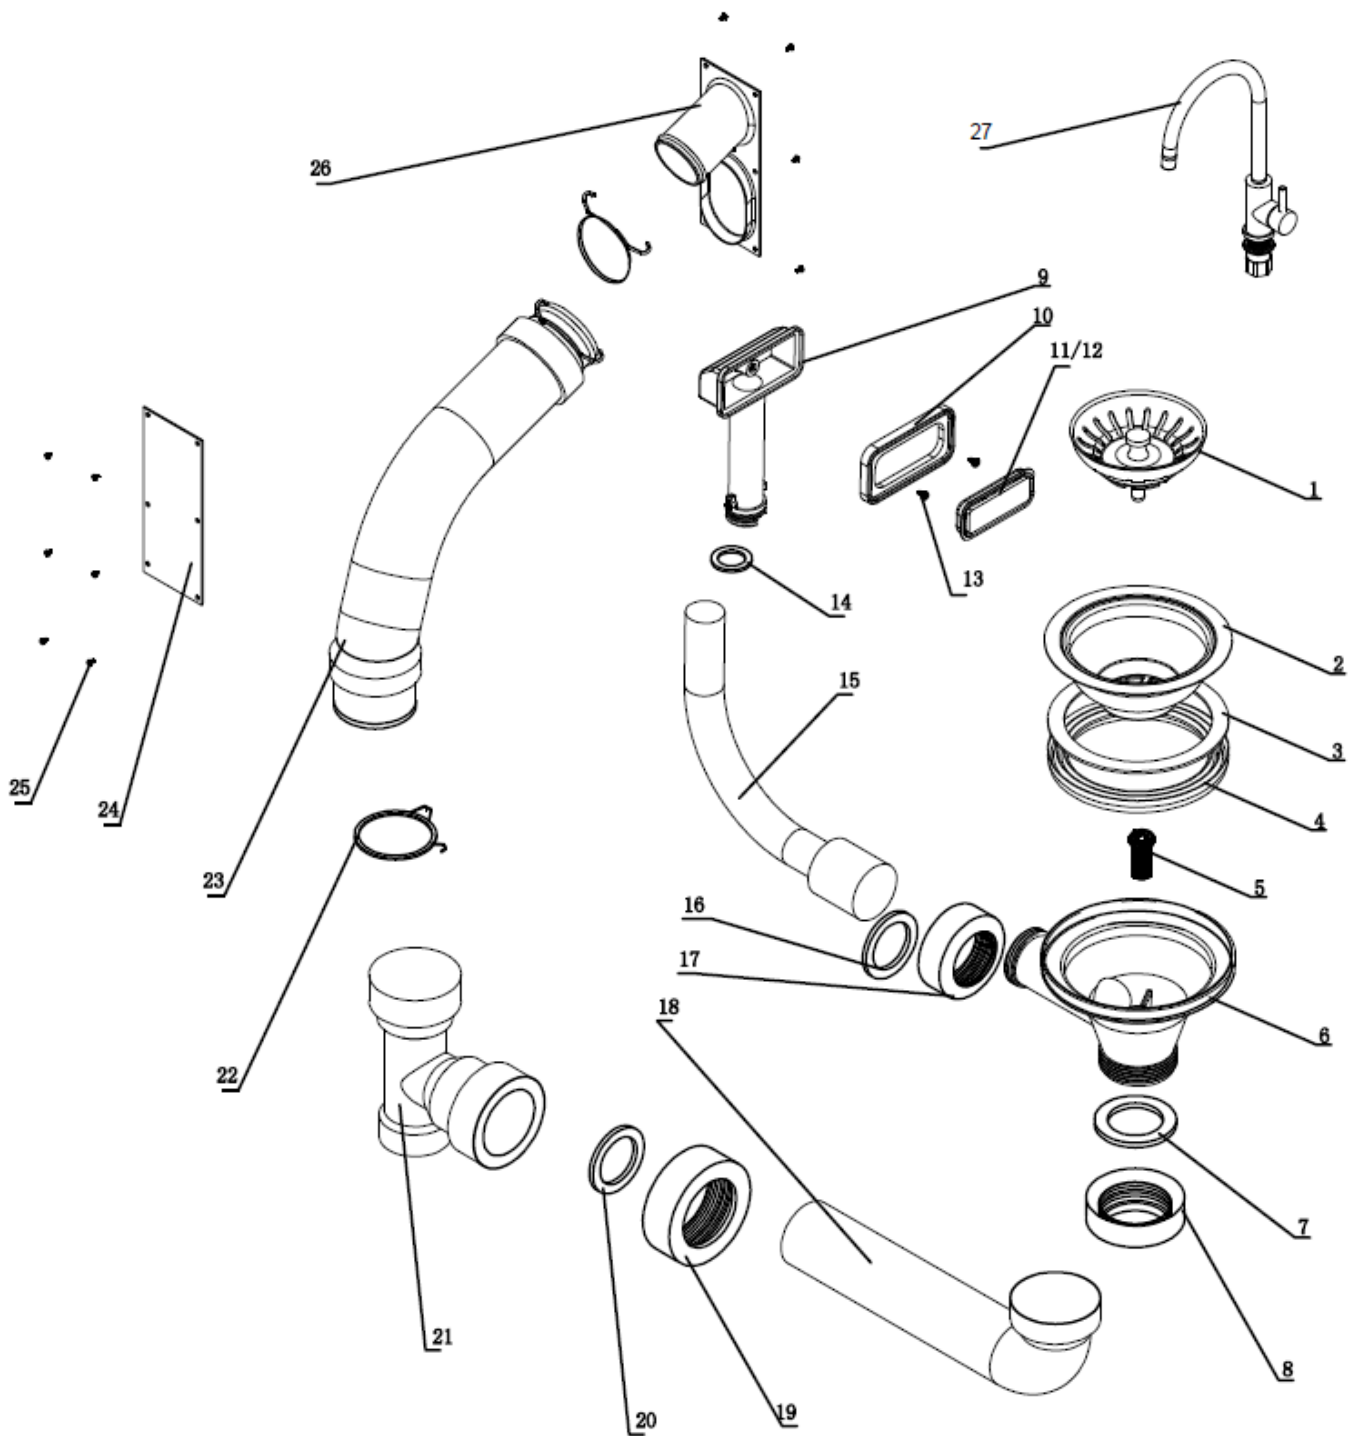

Description: **ROBINHOOD SUPERTUB SERIES 3 CONSOLE, S/S GOOSENECK TAP**

Model Number: **ST3703**

Model pictured: **ST3703**

**Actual unit may vary from image shown*

Exploded View

Parts List

Item	Description	Part Number
1	Waste basket assembly	C090000008
2	Stainless steel body	Y110101102
3	Seal of body (thin)	Y112300001
4	Seal of body (thick)	Y112300002
5	Screw nut	Y100300011
6	Plastic body (include brass screw)	Y110101011
7	Rubber seal	Y112300013
8	Screw nut	Y100400003
9	Overflow connection	Y112002059
10	Overflow seal	Y112300125
11	Overflow decorated cover	Y119900320
12	Overflow base	Y119900069
13	Cross screw	Y100199030
14	O ring	Y112300550
15	Overflow hose	Y112001160
16	Waste seal	Y112300015
17	Tube nut I	Y100400011
18	Waste elbow	Y110299013
19	Tube nut II	Y100400004
20	Taper waste seal	Y112300014
21	3 way connection tube	752203
22	Hose WMC clip	752228
23	Hose	752224
24	Waste inlet cover	752202
25	Screws (pack of 6)	999054
26	Waste inlet	752201
27	Robinhood Stainless Steel gooseneck tap	STTAP7150A

Exploded View & Parts List Continued

Item	Description	Part Number
1	Supertub foot assembly (Bag of 4)	Y119900300
2	Standard shelf/floor	C150099002
3	Standard door	752057
4	Square handle (with screws, 1 pc)	Y119900349
5+6	Plastic hinge with screws	752054
7	Console end cap left	750814
8	Console panel	751042WH
9	Console end cap right	750813
10	Three way valve hot (for door models)	752234HT
11	Three way valve cold (for door models)	752234CD