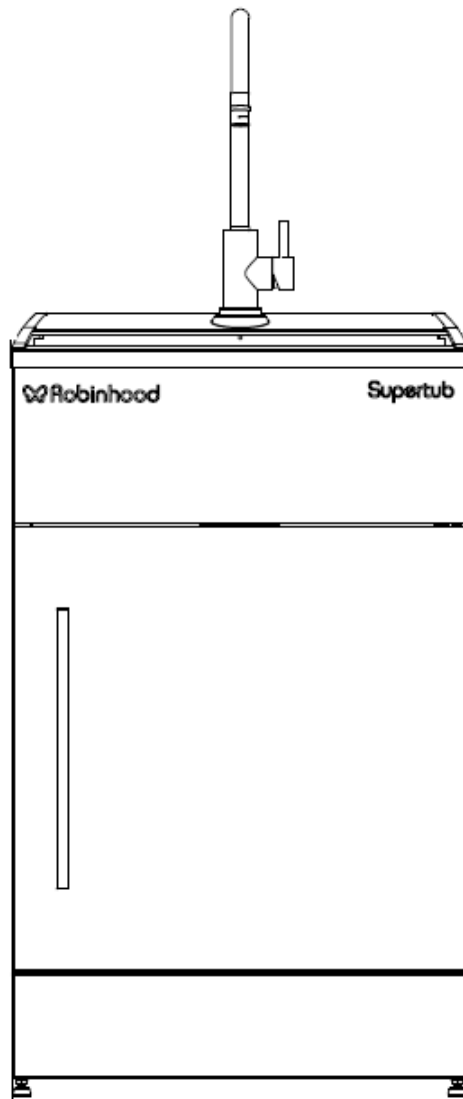

Description: **ROBINHOOD SUPERTUB SERIES 3 CONSOLE, S/S GOOSENECK TAP**

Model Number: **ST3703**

Model pictured: **ST3703**

**Actual unit may vary from image shown*

Exploded View

Parts List

Item	Description	Part Number
1	Waste basket assembly	C090000008
2	Stainless steel body	Y110101102
3	Seal of body (thin)	Y112300001
4	Seal of body (thick)	Y112300002
5	Screw nut	Y100300011
6	Plastic body (include brass screw)	Y110101011
7	Rubber seal	Y112300013
8	Screw nut	Y100400003
9	Overflow connection	Y112002059
10	Overflow seal	Y112300125
11	Overflow decorated cover	Y119900320
12	Overflow base	Y119900069
13	Cross screw	Y100199030
14	O ring	Y112300550
15	Overflow hose	Y112001160
16	Waste seal	Y112300015
17	Tube nut I	Y100400011
18	Waste elbow	Y110299013
19	Tube nut II	Y100400004
20	Taper waste seal	Y112300014
21	3 way connection tube	752203
22	Hose WMC clip	752228
23	Hose	752224
24	Waste inlet cover	752202
25	Screws (pack of 6)	999054
26	Waste inlet	752201
27	Robinhood Stainless Steel gooseneck tap	STTAP7150A

Exploded View & Parts List Continued

Item	Description	Part Number
1	Supertub foot assembly (Bag of 4)	Y119900300
2	Standard shelf/floor	C150099002
3	Standard door	752057
4	Square handle (with screws, 1 pc)	Y119900349
5+6	Plastic hinge with screws	752054
7	Console end cap left	750814
8	Console panel	751042WH
9	Console end cap right	750813
10	Three way valve hot (for door models)	752234HT
11	Three way valve cold (for door models)	752234CD